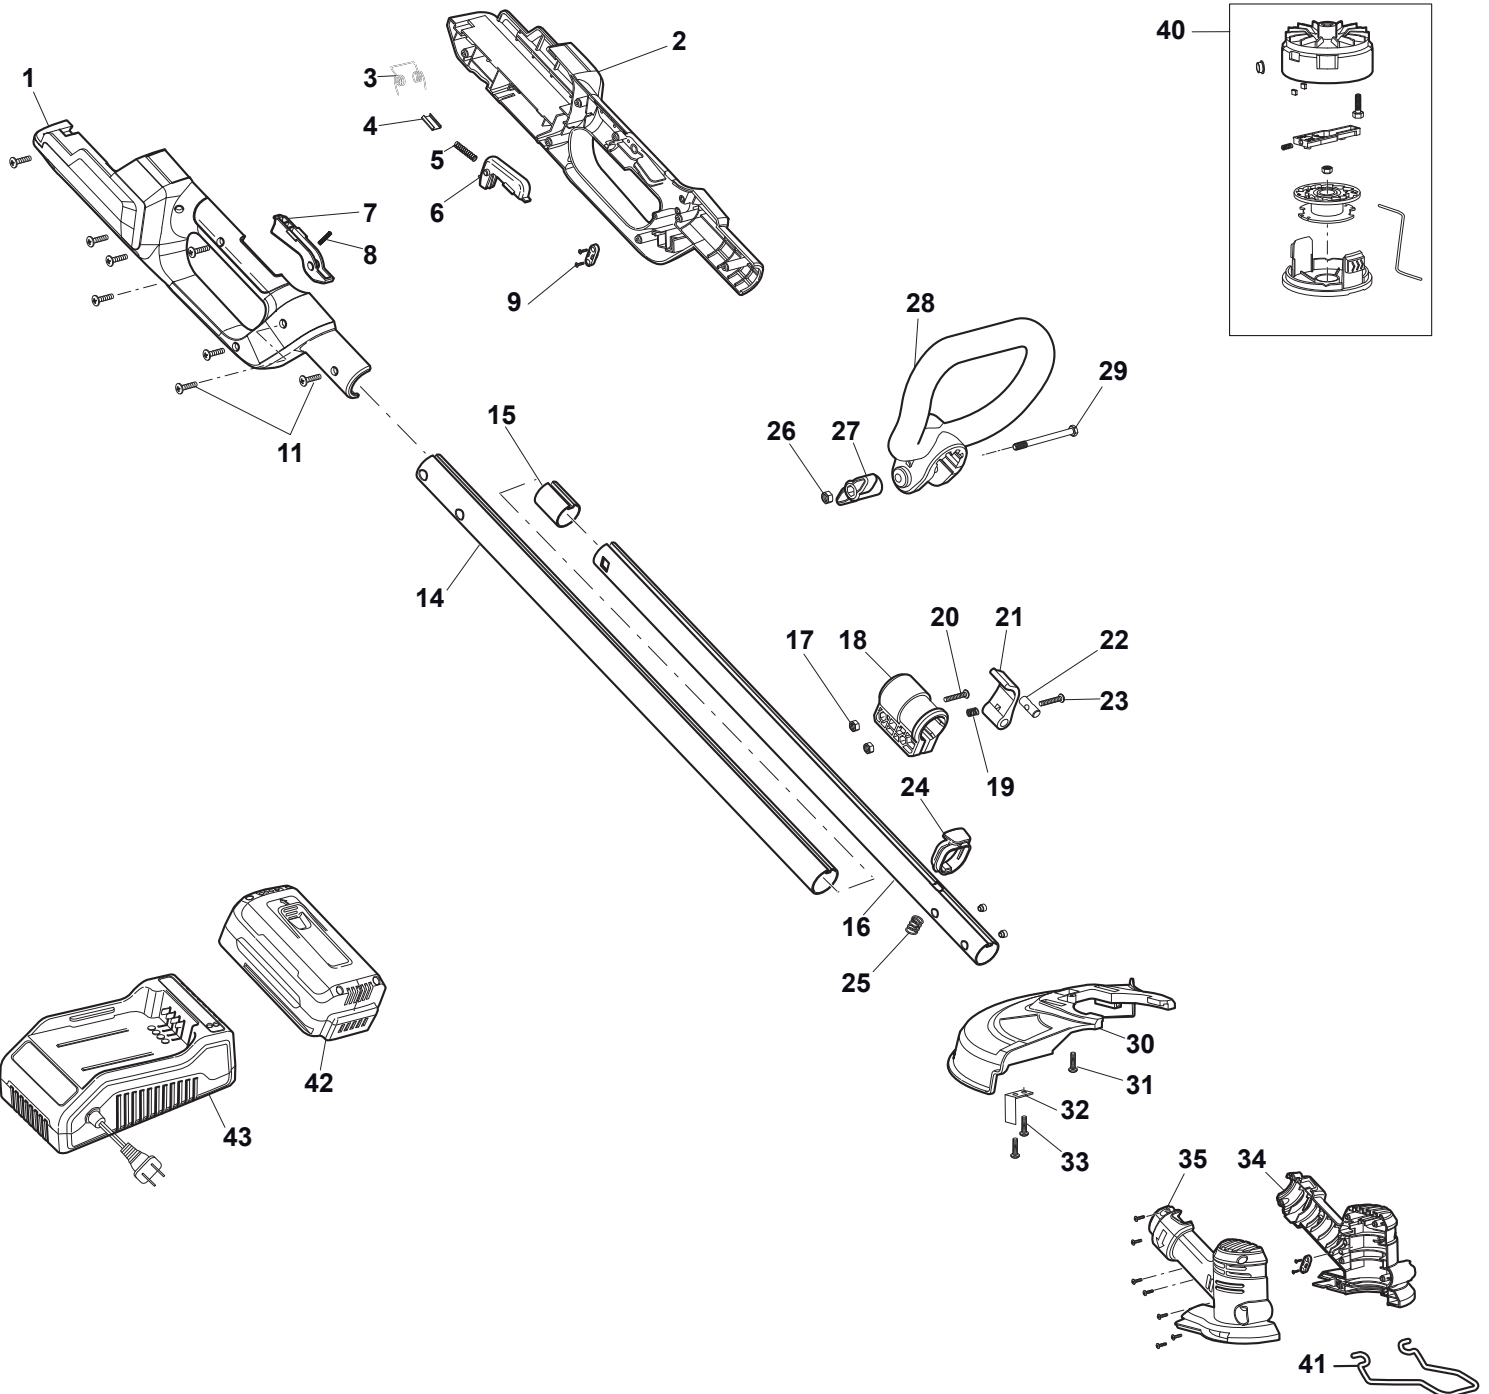

SGT 436 A				
POS	CODE	Q.TY	DESCRIPTION	NOTES
1	118802342/0	1	Right housing, Grey Stiga	
2	118802341/0	1	Left housing, Grey Stiga	
3	118802405/0	1	Spring	
4	118802393/0	1	Card buckle	
5	118802401/0	1	Spring	
6	118802387/0	1	Self-locking button	
7	118802336/0	1	Switch trigger	
8	118802396/0	1	Spring	
9	123878021/0	4	Screw	
11	118800474/0	14	Screw	
12	118802407/0	1	PCB components	
13	118802350/0	1	Microswitch	
14	118802359/0	1	Joint	
15	118802356/0	1	Connecting pipe	
16	118802357/0	1	Connecting pipe	
17	112291000/0	2	Nut	
18	118802358/0	1	Joint	
19	118802403/0	1	Spring	
20	112789008/0	1	Screw	
21	118802354/0	1	Trigger Case	
22	118802363/0	1	Rotation Axis	
23	112789210/0	1	Screw	
24	118802386/0	1	Button Spin	
25	118802402/0	1	Spring	
26	112292102/0	1	Nut	
27	118802388/0	1	Handgrip	
28	118802335/0	1	Front Handle, black	
29	2112100	1	Screw	
30	118802376/0	1	Safety cover Assy	
31	123878021/0	1	Screw	
32	118802331/0	1	Blade	
33	112728523/0	2	Screw	
34	118802339/0	1	Left Gear Case, Yellow	
35	118802340/0	1	Right Gear Case, Yellow	
36	118802406/0	1	Ignition coil	
37	118802383/0	1	Engine fixing plate	
38	118802395/0	1	Spindle cover	
39	112788800/0	1	Screw	
40	1911-9136-01	1	Nylon Head	
41	118802382/0	1	Wire rack	
42	1911-9137-01	1	Battery	
43	1911-9138-01	1	Battery Charger