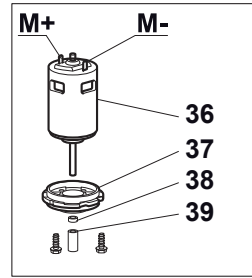

THIS INFORMATION IS NOT INTENDED FOR SALE OR RESALE, AND THIS NOTICE MUST REMAIN ON ALL COPIES.

[www.ggp-group.com](http://www.ggp-group.com)

SGT 436 A				
POS	CODE	Q.TY	DESCRIPTION	NOTES
1	118802342/0	1	Right housing, Grey Stiga	
2	118802341/0	1	Left housing, Grey Stiga	
3	118802405/0	1	Spring	
4	118802393/0	1	Card buckle	
5	118802401/0	1	Spring	
6	118802387/0	1	Self-locking button	
7	118802336/0	1	Switch trigger	
8	118802396/0	1	Spring	
9	123878021/0	4	Screw	
11	118800474/0	14	Screw	
12	118802407/0	1	PCB components	
13	118802350/0	1	Microswitch	
14	118802359/0	1	Joint	
15	118802356/0	1	Connecting pipe	
16	118802357/0	1	Connecting pipe	
17	112291000/0	2	Nut	
18	118802358/0	1	Joint	
19	118802403/0	1	Spring	
20	112789008/0	1	Screw	
21	118802354/0	1	Trigger Case	
22	118802363/0	1	Rotation Axis	
23	112789210/0	1	Screw	
24	118802386/0	1	Button Spin	
25	118802402/0	1	Spring	
26	112292102/0	1	Nut	
27	118802388/0	1	Handgrip	
28	118802335/0	1	Front Handle, black	
29	2112100	1	Screw	
30	118802376/0	1	Safety cover Assy	
31	123878021/0	1	Screw	
32	118802331/0	1	Blade	
33	112728523/0	2	Screw	
34	118802339/0	1	Left Gear Case, Yellow	
35	118802340/0	1	Right Gear Case, Yellow	
36	118802406/0	1	Ignition coil	
37	118802383/0	1	Engine fixing plate	
38	118802395/0	1	Spindle cover	
39	112788800/0	1	Screw	
40	1911-9136-01	1	Nylon Head	
41	118802382/0	1	Wire rack	
42	1911-9137-01	1	Battery	
43	1911-9138-01	1	Battery Charger	