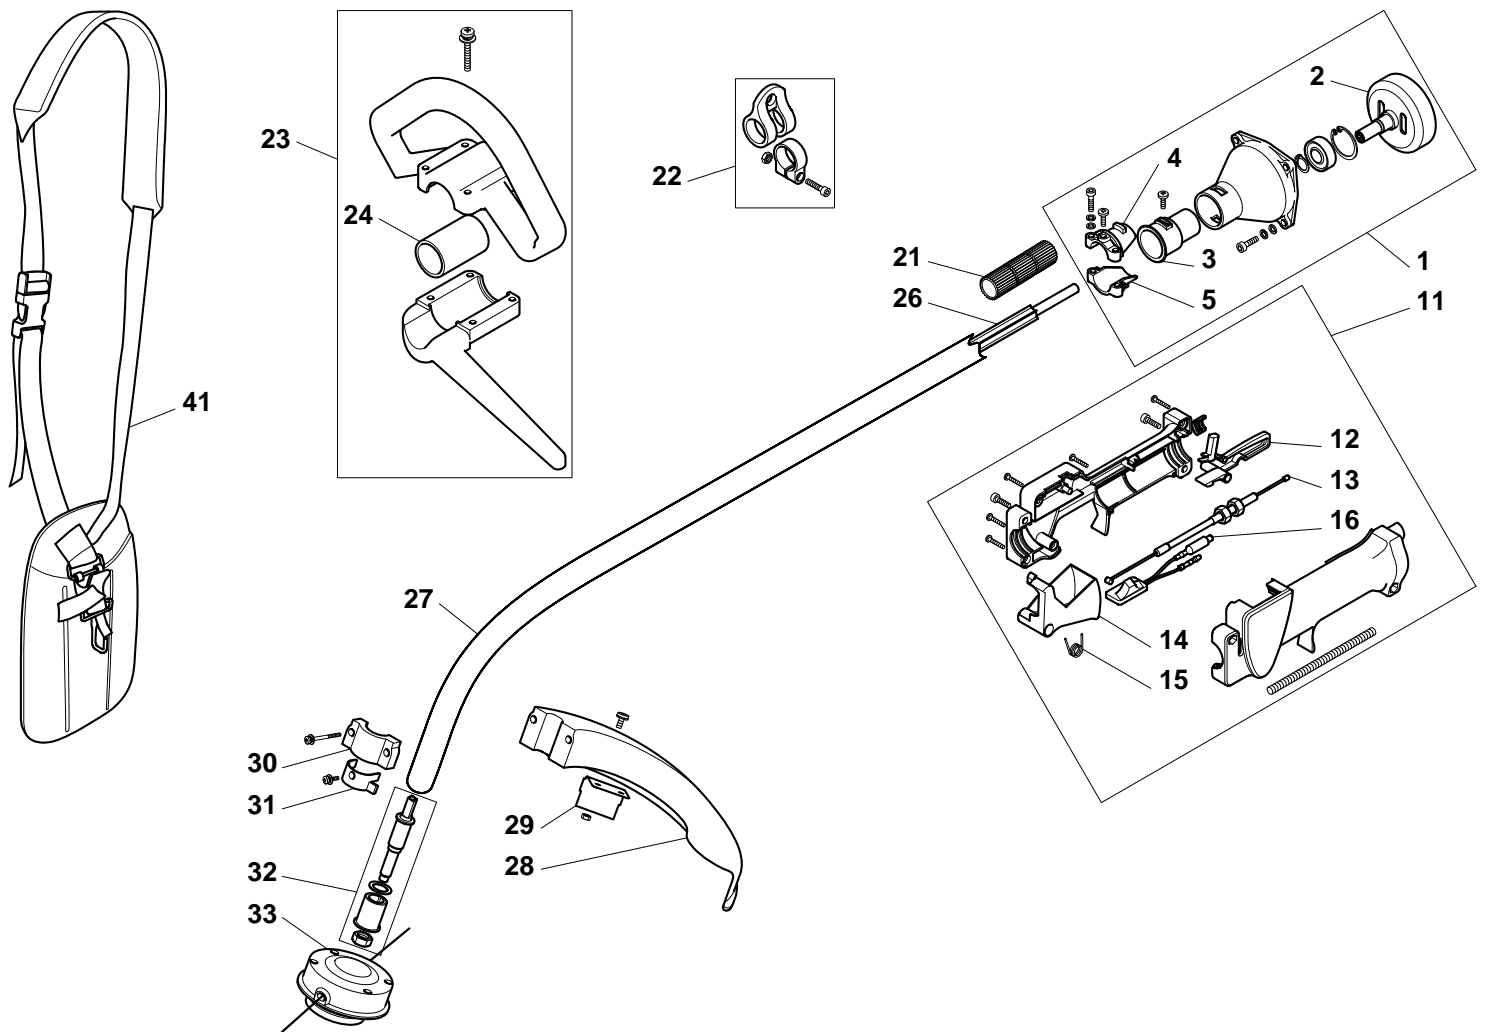

Pos. Fig.	Antal Quantity	Art No Part No	Benämning	Description	Anmärkning Notes
1	1	183785004/0	Transmissionsstöd	Support Trasm.Assy	
2	1	123050011/0	Kopplingshjul	Drum Ass'Y, Clutch	
3	1	123275035/0	Gummihylsa	Grommet	
4	1	123720005/0	Fäste	Support	
5	1	123720004/0	Fäste	Support	
11	1	183300027/0	Handtag kpl	Handle Assy	
12	1	123315104/0	Säkerhetsspärr	Safety Lever	
13	1	123066026/0	Gaswire	Throttle Cable	
14	1	123315105/0	Gasreglage	Throttle Lever	
15	1	123430612/0	Fjäder	Spring	
16	1	183303002/0	Brytare	Switch	
21	1	123170003/0	Distans	Spacer	
22	1	183780002/0	Fäste-sele	Harness Support Ass.Y	
23	1	183300025/0	Handtag-främre	Front Handle	
24	1	123655005/0	Gummihylsa	Grommet	
25	1	123020036/0	Flexaxel	Flexible Shaft	
26	1	123597503/0	Guide	Guide	
27	1	123869073/0	Drivaxelrör	Trans.Pipe	
28	1	123465006/0	Skyddskåpa	Safety Cover	
29	1	123311012/0	Kniv	Line Cutter	
30	1	123052000/0	Krage	Collar	
31	1	123650112/0	Platta	Plate	
32	1	183869075/0	Axel-skärhuvud	Head Shaft	
33	1	123155008/0	Skärhuvud kpl	2 Hedges Nylon Head	
41	1	123046005/0	Sele	Harness