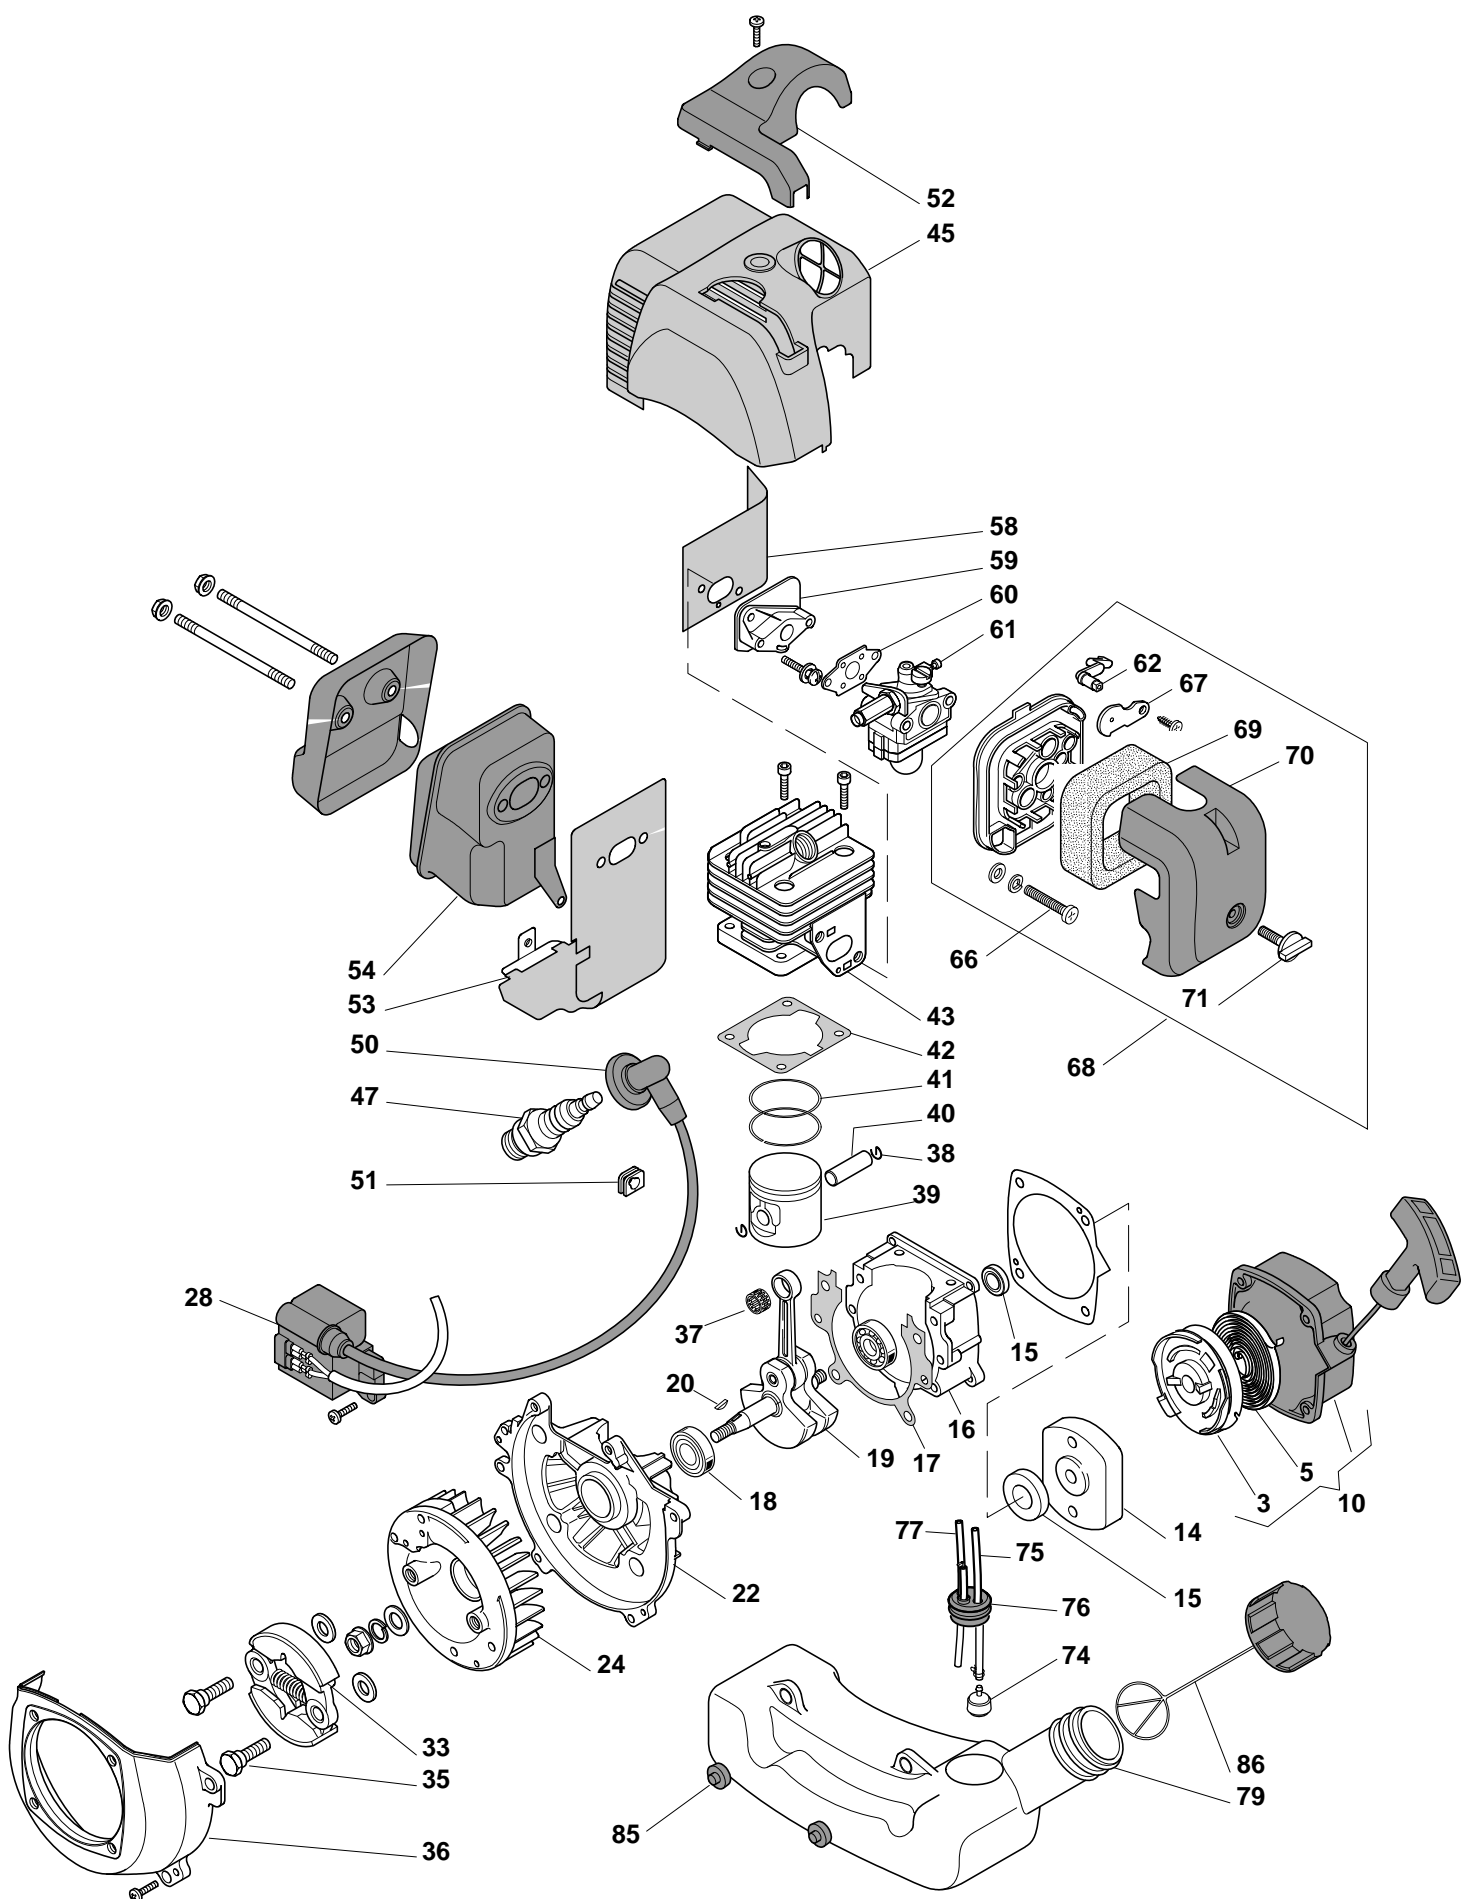

ST 26 - Model Year 2010

Pos. Fig.	Antal Quantity	Art No Part No	Benämning	Description	Anmärkning Notes
2	1	123604006/0	Linhjul	Starter Pulley	
4	1	123430584/0	Startfjäder	Spring	
10	1	183058031/0	Start kpl	Starter Ass.Y	
14	1	183082002/1	Startkopp	Starter Cup Ass.Y	
15	2	119035159/0	Tätningring	Seal Ring	
16	1	123685024/0	Vevhus	Crank Case	
17	1	123280046/0	Packning	Gasket	
18	2	114215218/0	Kullager	Ball Bearing	
19	1	123020024/0	Vevaxel	Crankshaft	
20	1	123072002/0	Kil	Key	
22	1	123685025/0	Vevhus	Crank Case	
24	1	123880010/0	Svånghjul	Flywheel	
27	1	112154200/0	Mutter	Nut	
28	1	123044017/0	Elektronikspole	Electronic Coil	
32	1	123430582/0	Fjäder	Spring	
33	2	123400002/0	Koppling	Clutch Unit	
35	2	123878057/0	Skruv	Screw	
36	1	123208421/0	Transm.stödhus	Transm.Support Case	
37	1	123235006/0	Nållager	Needle Bearing	
38	2	123202005/0	Låsring	Washer, Piston Pin	
39	1	123590007/0	Kolv	Piston	
40	1	123760005/0	Kolvbult	Piston Pin	
41	2	123204009/0	Kolvring	Piston Ring	
42	1	123280044/0	Cylinderkåpa	Cylinder Gasket	
43	1	123071021/0	Cylinder	Cylinder	
45	1	123087023/0	Cylinderkåpa	Cylinder Cover Yellow	
47	1	3210024	Tändstift	Spark Plug	
50	1	123053002/0	Tändstiftshatt	Spark Plug Cover	
51	1	123275023/0	Hylsa	Grommet	
52	1	123109551/0	Tändstiftshatt	Cover, Spark Plug	
53	1	123280042/0	Packning	Gasket	
54	1	183740021/0	Ljuddämpare	Muffler	
58	1	123280084/0	Packning	Intake Manif-Gasket	
59	1	123073519/0	Insugningsrör	Intake Manifold	
60	1	123280059/0	Packning	Intake-Carb Gasket	
61	1	123054025/1	Förgasare	Carburettor	
62	1	123315089/0	Chokearm	Choke Lever	
66	2	2132160	Skruv	Screw	
67	1	123190000/0	Arm	Shutter	
68	1	183220003/0	Luftfilter	Air Filter	
69	1	123220011/0	Luftfilter	Air Filter	
70	1	123090026/0	Luftfilterlock	Air Cleaner Cover	
71	1	123878056/0	Knopp	Knob	
72	1	123784009/0	Fäste	Support	
73	1	123275033/0	Gummihylsa	Grommet	
74	1	183520005/0	Bränslefilter	Intake Filter	
75	1	123867030/0	Rör	Tube	
76	1	123275021/0	Gummihylsa	Grommet	
77	1	123867031/0	Rör	Tube	
79	1	123733002/0	Bränsletank kpl	Kit Fuel Tank	
85	2	123280060/0	Gummihylsa	Grommet	
86	1	183790009/0	Tanklock	Fuel Cap Assy