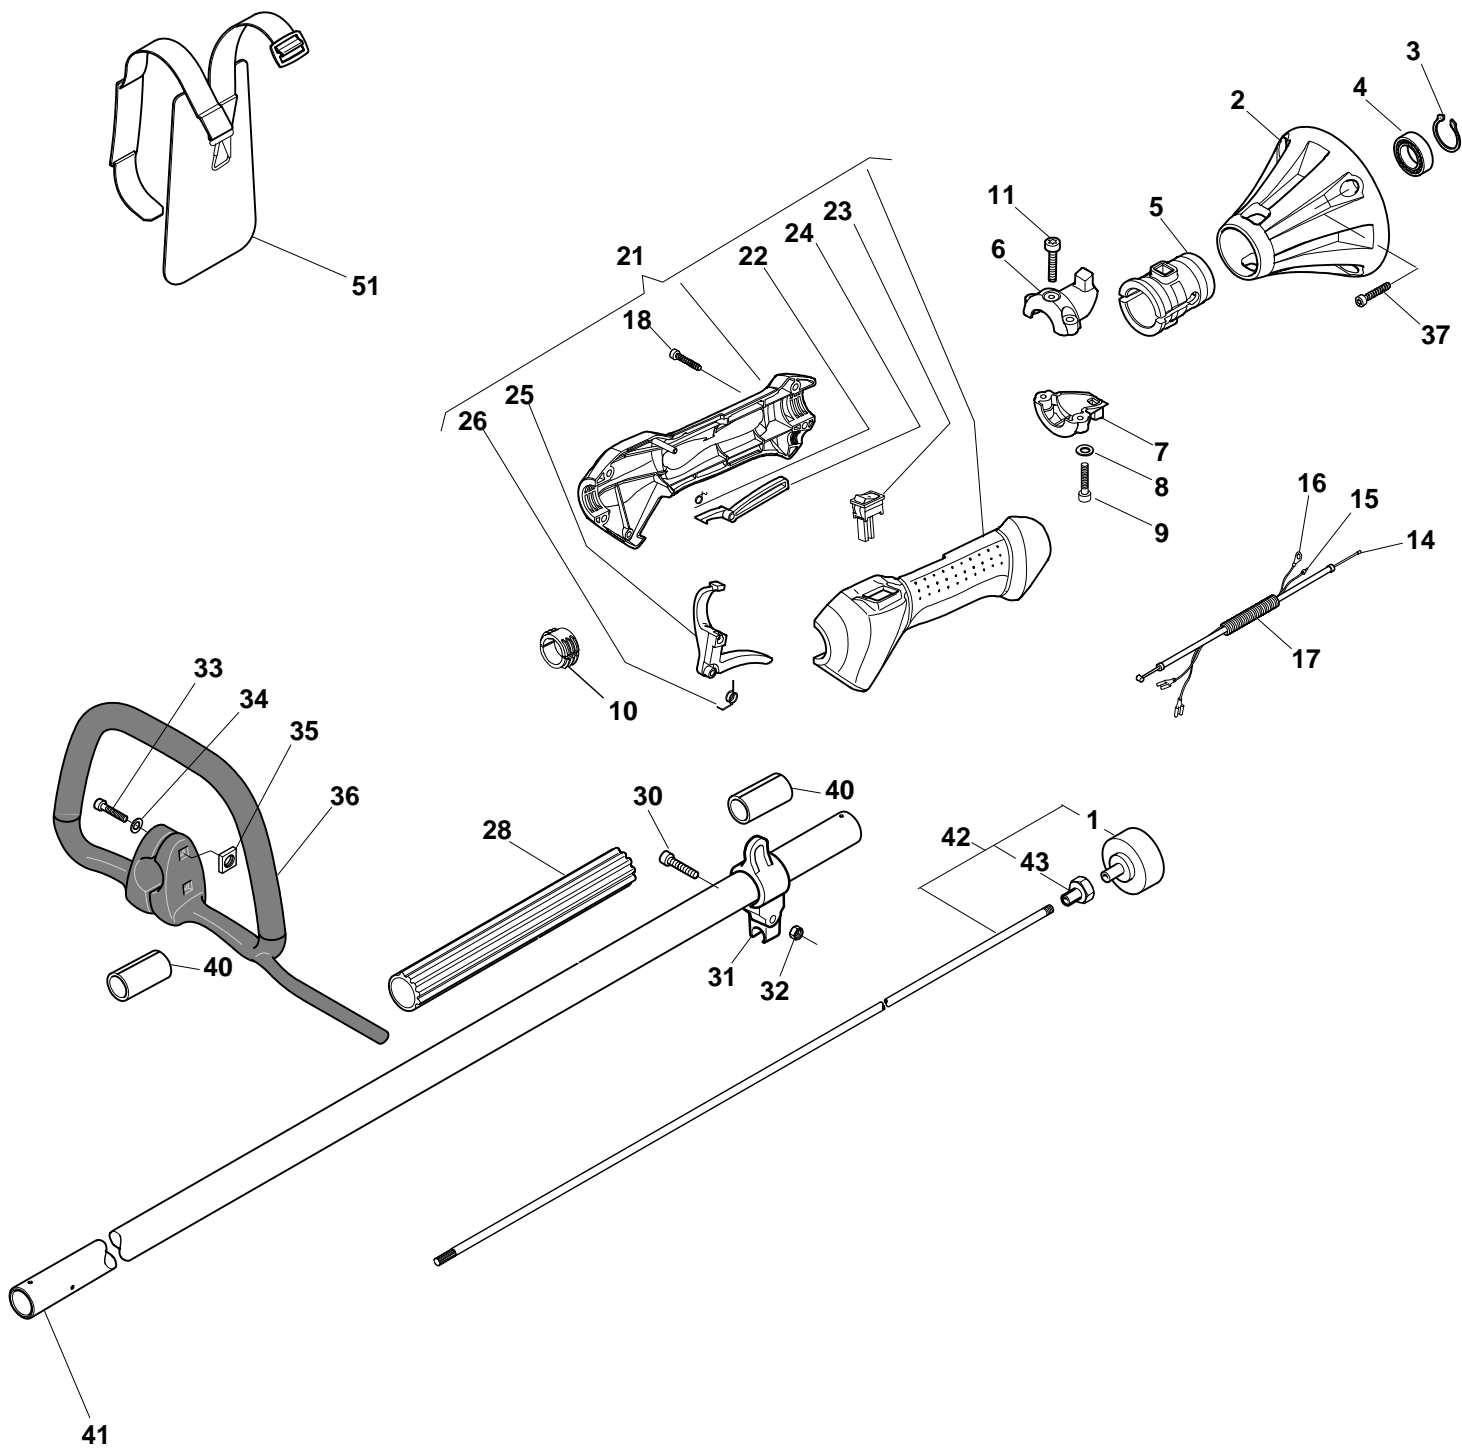

SB 29 S - Model Year 2010

Pos. Fig.	Antal Quantity	Art No Part No	Benämning	Description	Anmärkning Notes
1	1	4121881/1	Kopplingshjul	Clutch Drum	
2	1	323782006/0	Transmissionsstöd	Support Trasm.Assy	
3	1	3353080	Låsring	Seeger Ring	
4	1	3112170	Kullager	Bearing	
5	1	323275018/0	Gummihylsa	Grommet	
6	1	323720002/0	Stöd	Support	
7	1	323720003/0	Stöd	Support	
8	2	2370050	Bricka	Washer	
9	2	2135030	Skruv	Screw	
10	2	323655003/0	Reduktion	Reduction	
11	1	2135010	Skruv	Screw	
14	1	123066016/0	Gaswire	Wire Ass.Y	
15	1	23065000/0	Kabel	Coil-Switch Cable	
16	1	23065014/0	Jordkabel	Earth Cable	
17	1	23290000/0	Kabelhölje	Wire Sheath	
18	4	123878055/0	Skruv	Screw	
21	1	383300020/0	Handtag kpl	Handle Ass.Y	
22	1	3654300	Fjäder	Spring	
23	1	3210970	Brytare	Stop Switch	
24	1	323315075/0	Säkerhetsspärr	Safety Lever	
25	1	323315074/0	Gasreglage	Throttle Lever	
26	1	3654270/1	Fjäder	Spring	
28	1	23170000/0	Värmeisolering	Spacer	
30	1	2135040	Skruv	Screw	
31	1	23780000/0	Fäste-sele	Harness Support	
32	1	2412030	Mutter	Nut	
33	2	2135050	Skruv	Screw	
34	2	2312090	Bricka	Washer	
35	2	2461030	Mutter	Nut	
36	1	23300001/0	Handtag-främre	Front Handle	
37	4	2132110	Skruv	Screw	
40	2	3721410	Rubber Facing	Rubber Facing	
41	1	383869067/0	Drivaxelrör	Transmission Pipe Ass.Y	
42	1	4251410	Drivaxel	Transm.Shaft Ass.Y (Incl.8-9)	
43	1	3642221	Lagernav	Bearing Hub	
51	1	4253460	Sele	Harness