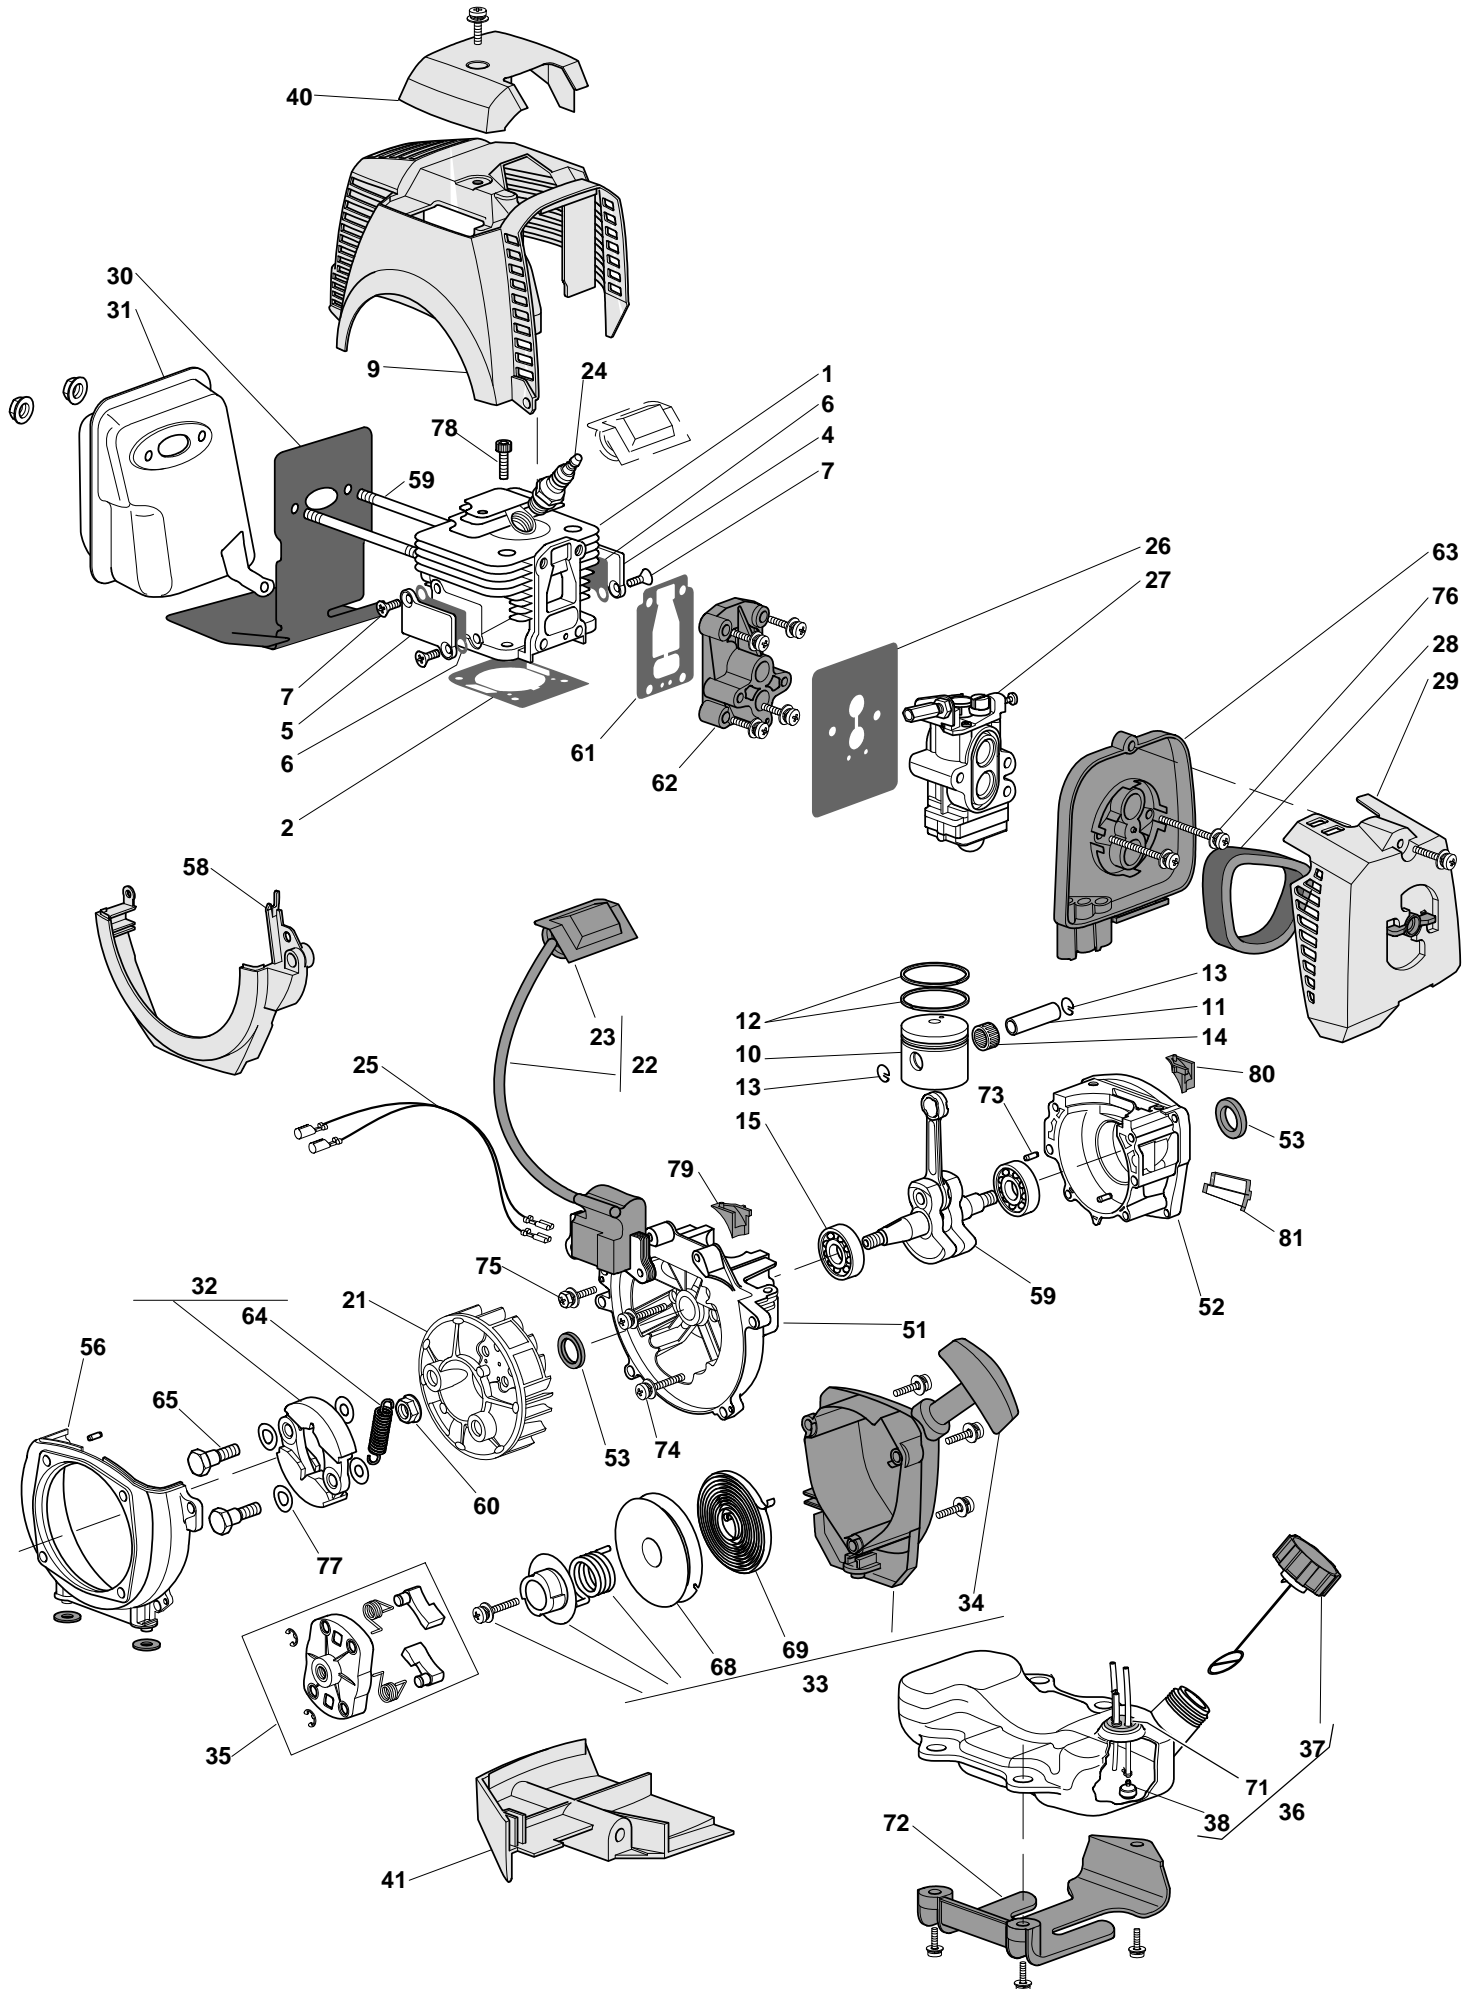

SB 29 S - Model Year 2010

Pos. Fig.	Antal Quantity	Art No Part No	Benämning	Description	Anmärkning Notes
1	1	123071019/0	Cylinder	Cylinder	
2	1	123280056/0	Cylinderkåpa	Cylinder Gasket	
4	1	123109568/0	Kåpa	Cover	
5	1	123109569/0	Kåpa	Cover	
6	2	123280032/0	Packning	Gasket	
7	4	123878054/0	Skruv	Screw	
9	1	323106019/0	Motorlucka	Yellow Cylinder Cover	
10	1	123590004/0	Kolv	Piston	
11	1	123760001/0	Kolvbult	Piston Pin	
12	2	123204007/0	Kolvring	Piston Ring	
13	2	123202002/0	Låsring	Washer, Piston Pin	
14	1	123235003/0	Nilager	Needle Bearing	
15	2	114215215/0	Kullager	Bearing	
21	1	123880005/0	Svånghjul	Flywheel	
22	1	123044012/0	Elektronikspole	Electronic Coil	
23	1	323053003/0	Tändstiftshatt	Spark Plug Cover	
24	1	3210024	Tändstift	Spark Plug	
25	1	183065028/0	Jordkabel	Earth Cable	
26	1	123280033/0	Packning	Intake-Carb Gasket	
27	1	123054029/0	Förgasare	Carburettor	
28	1	123220009/0	Luftfilter	Air Filter	
29	1	183090007/0	Luftfilterkåpa	Filter Cover, Yellow	
30	1	123280028/0	Packning	Gasket	
31	1	183740013/0	Ljuddämpare	Muffler	
32	1	183215005/0	Koppling	Clutch Unit	
33	1	183058034/0	Start kpl	Starter Ass.Y	
34	1	123300007/0	Starthandtag	Starter Handle	
35	1	123082002/0	Startkopp	Starter Cup Ass.Y	
36	1	183733005/0	Bränsletank	Fuel Tank Ass.Y	
37	1	183790008/0	Tanklock	Fuel Cap Ass.Y	
38	1	183520004/0	Bränslefilter	Intake Filter	
39	2	123878061/0	Stud Screw	Double-Screw Bolt	
40	1	323109543/0	Tändstiftshatt	Yellow Cover, Spark Plug	
41	1	323600056/0	Skydd	Lower Guard, Yellow	
51	1	123685005/0	Vevhus	Crank Case	
52	1	123685004/0	Vevhus	Crank Case	
53	2	119035160/0	Tätningring	Seal Ring	
56	1	123208410/0	Transm.stödhus	Transm.Support Case	
58	1	323109542/0	Kåpa	Case, Yellow	
59	1	123020026/0	Vevaxel	Crankshaft	
60	1	123120005/0	Mutter	Nut	
61	1	123280052/0	Packning	Intake Manif-Gasket	
62	1	123073510/0	Insugningsrör	Intake Manifold	
63	1	123040002/0	Luftfilterstöd	Air Cleaner Base	
64	1	123430586/0	Fjäder	Spring	
65	2	123878059/0	Skruv	Screw	
68	1	123604008/0	Linhjul	Starter Pulley	
69	1	123430589/0	Startfjäder	Spring	
71	1	123275022/0	Gummitätning	Grommet Ass.Y	
72	1	123784005/0	Skydd	Guard	
73	2	123753002/0	Sprint	Pin	
74	3	123878066/0	Skruv	Screw	
75	2	123878064/0	Skruv	Screw	
76	2	123878065/0	Skruv	Screw	
77	2	123657010/0	Bricka	Washer	
78	4	123878063/0	Skruv	Screw	
79	1	123294001/0	Guide	Guide	
80	1	123294000/0	Guide	Guide	
81	1	123109559/0	Hjulskydd	Guard