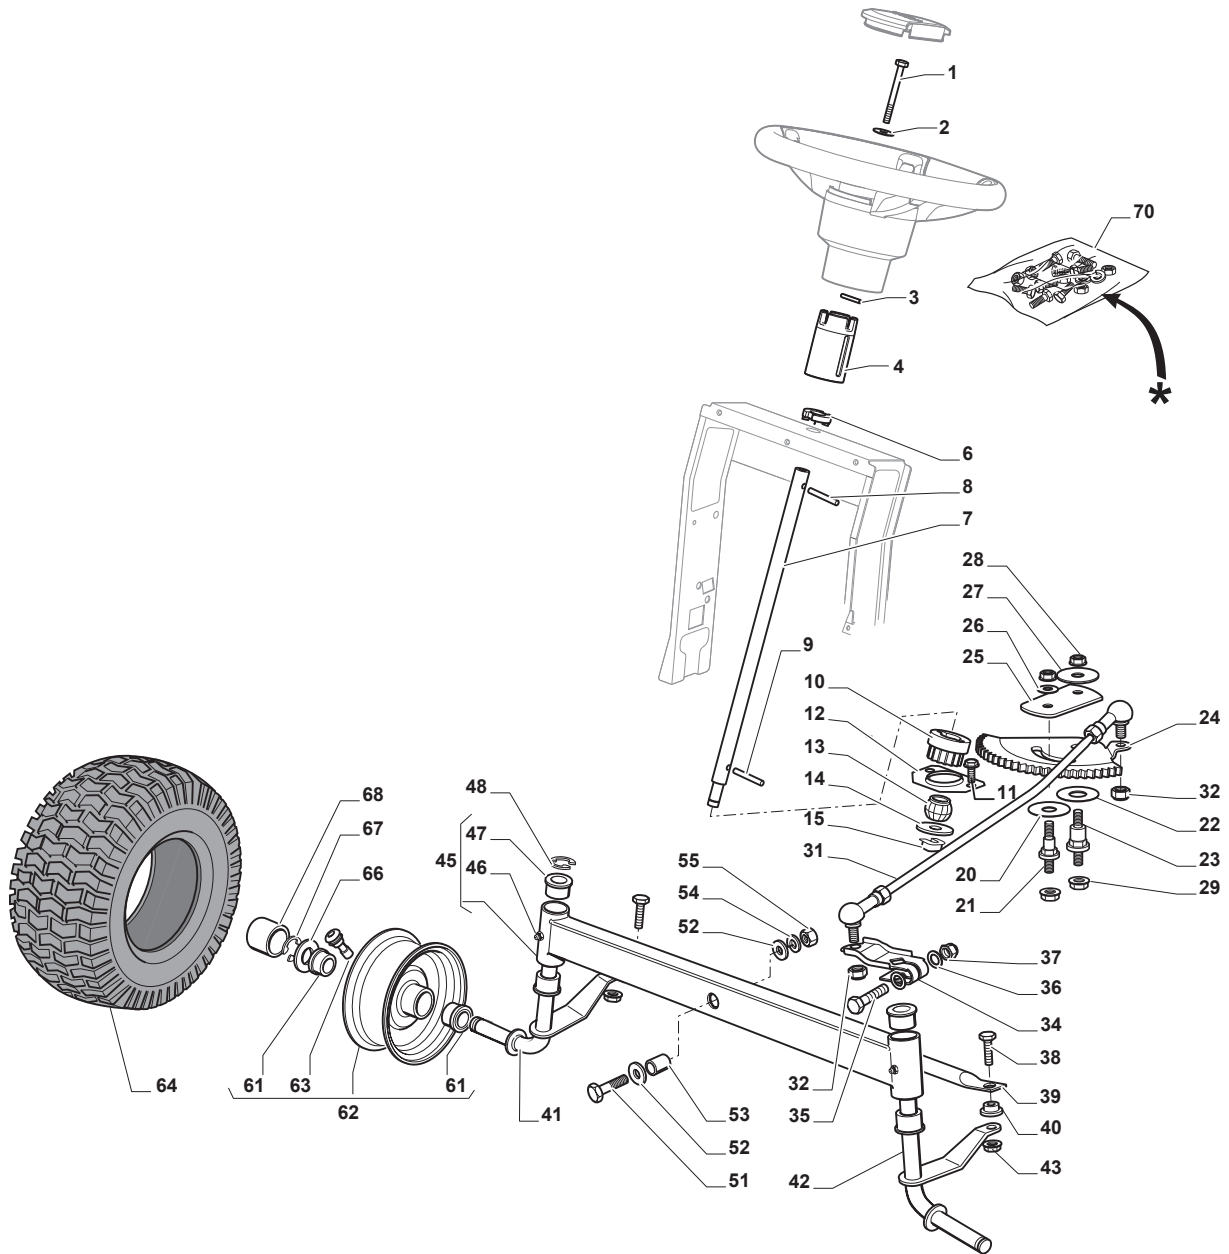

Utgåva Issue 20 - 2015		Steering			
		Steering for STIGA Models			
Pos. Fig.	Antal Q.ty	Art nr Part No	Benämning	Description	Anmärkning Notes
1	1	112692050/0	Skruv	Screw	
2	1	112540260/0	Lasbricka 8.4X15X0.8	Grower	
3	1	112523070/0	Bricka	Washer	
4	1	382785266/0	Fäste	Support	
6	1	325038008/0	Bussning	Bushing	
7	1	125520007/0	Rattstang	Steering Column	
8	1	112620300/0	Fjäder	Spring	
9	1	112622650/0	Stift	Dowel pin	
10	1	125570003/0	Drev	Pinion	
11	2	127943051/0	Skruv	Screw	
12	1	325785213/1	Fäste	Support	
13	1	325743000/0	Länk	Joint	
14	1	112521370/0	Bricka	Washer	
15	1	112436030/0	Plat	Plate	
20	1	322672151/0	Bricka	Antifriction Washer	
21	1	125510104/0	Stift	Pin	
22	1	125670023/0	Bricka	Washer	
23	1	125510109/0	Stift	Pin	
24	1	325735519/0	Segment	Steering Sector	
25	1	325547233/0	Plat	Plate	
26	1	112369500/0	Bricka	Elastic Washer	
27	1	122160400/0	Fjäderbricka	Elastic Disc	
28	2	112155010/0	Mutter	Nut	
29	2	112155010/0	Mutter	Nut	
31	1	382000566/2	Rattstang	Steering Rod	
32	2	112156602/0	Mutter	Nut	
34	1	325318243/0	Spak	Lever	
35	1	112692390/0	Skruv	Screw	
36	2	112521360/0	Bricka	Washer	
37	1	112156602/0	Mutter	Nut	
38	2	125510103/0	Stift	Pin	
39	1	325840029/0	Parallellstag	Tie Rod	
40	2	325038007/0	Bussning	Bushing	
41	1	382230373/0	Spindel Höger	Right Stub Axle	15 inch
42	1	382230375/0	Spindel-vä	Left Stub Axle	15 inch
43	2	112155000/0	Mutter	Nut	
45	1	382034030/0	Framaxel	Equalizer With Bush And Lubricator	
46	2	112379511/0	Smörjnippel	Grease Dispenser	
47	4	125034002/1	Bussning	Bushing	
48	1	112001010/0	Lasring	Benzing Ring	
51	1	112692695/0	Skruv	Screw	
52	2	112523100/0	Bricka	Washer	
53	1	125160016/0	Distans	Spacer	
54	1	112587100/0	Fj.Bricka 13X21X2.5	Grower	
55	1	112295300/0	Mutter	Nut	
61	4	125122200/2	Kullager	Bearing	
62	2	182000598/0	Fälg kpl	Rimm	
63	2	125950000/0	Ventil	Valve	
64	2	125590020/0	Däck	Tyre	15 inch - Stiga Version