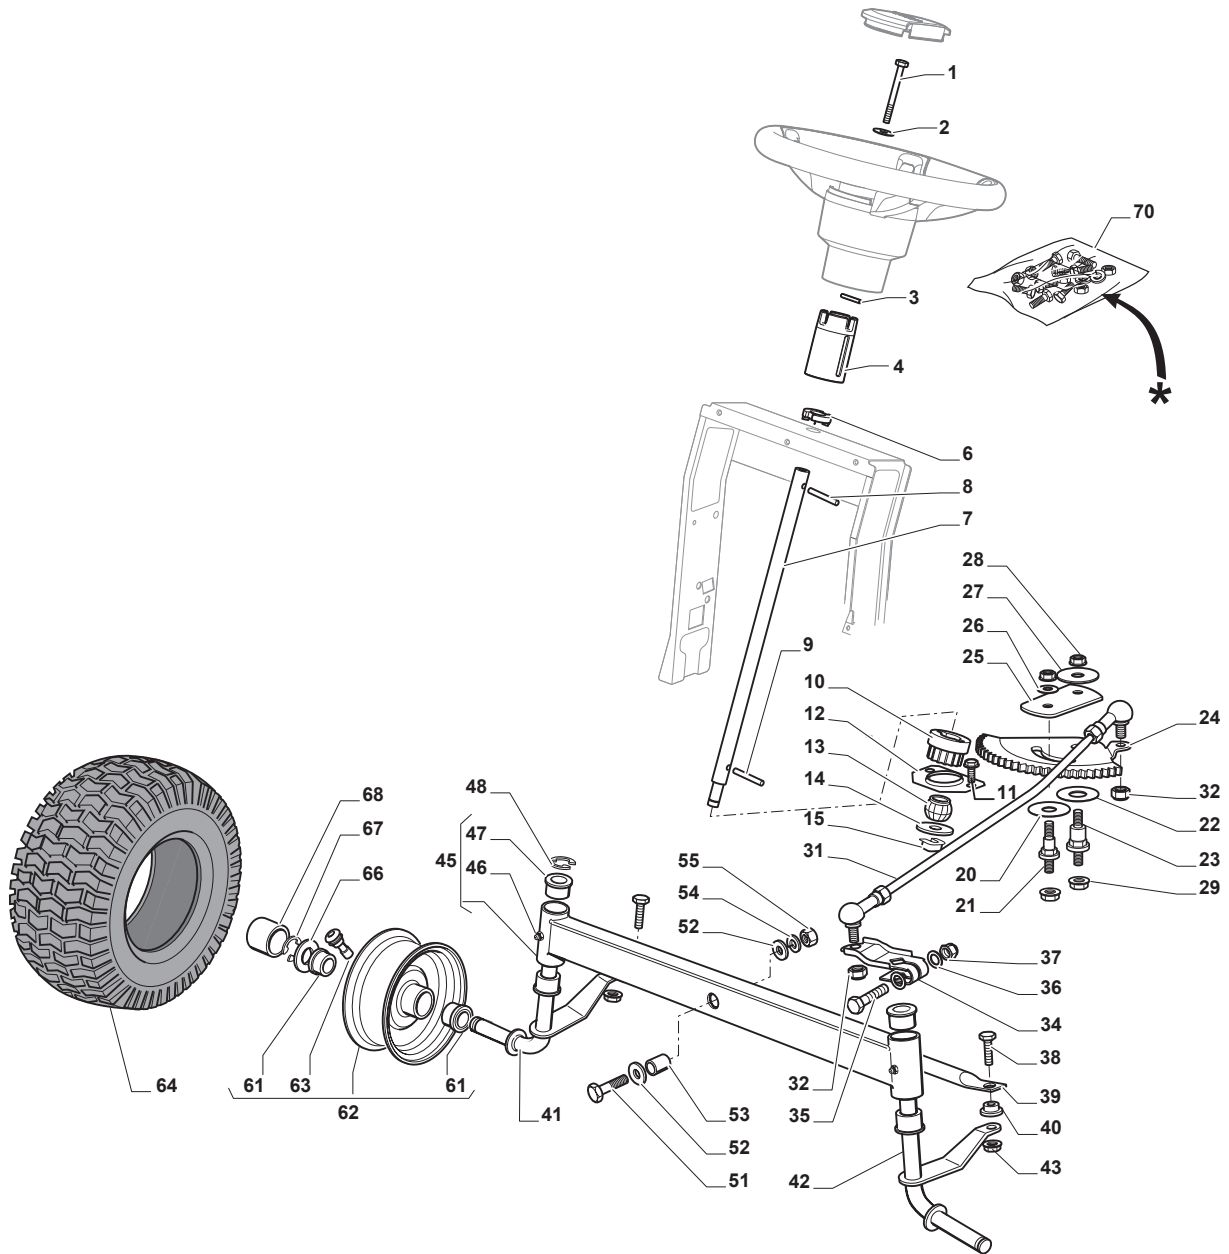

Utgåva Issue 20 - 2015		Steering			
		Steering for STIGA Models			
Pos. Fig.	Antal Q.ty	Art nr Part No	Benämning	Description	Anmärkning Notes
1	1	112692050/0	Skruv	Screw	
2	1	112540260/0	Lasbricka 8.4X15X0.8	Grower	
3	1	112523070/0	Bricka	Washer	
4	1	382785266/0	Fäste	Support	
6	1	325038008/0	Bussning	Bushing	
7	1	125520007/0	Rattstang	Steering Column	
8	1	112620300/0	Fjäder	Spring	
9	1	112622650/0	Stift	Dowel pin	
10	1	125570003/0	Drev	Pinion	
11	2	127943051/0	Skruv	Screw	
12	1	325785213/1	Fäste	Support	
13	1	325743000/0	Länk	Joint	
14	1	112521370/0	Bricka	Washer	
15	1	112436030/0	Plat	Plate	
20	1	322672151/0	Bricka	Antifriction Washer	
21	1	125510104/0	Stift	Pin	
22	1	125670023/0	Bricka	Washer	
23	1	125510109/0	Stift	Pin	
24	1	325735519/0	Segment	Steering Sector	
25	1	325547233/0	Plat	Plate	
26	1	112369500/0	Bricka	Elastic Washer	
27	1	122160400/0	Fjäderbricka	Elastic Disc	
28	2	112155010/0	Mutter	Nut	
29	2	112155010/0	Mutter	Nut	
31	1	382000566/2	Rattstang	Steering Rod	
32	2	112156602/0	Mutter	Nut	
34	1	325318243/0	Spak	Lever	
35	1	112692390/0	Skruv	Screw	
36	2	112521360/0	Bricka	Washer	
37	1	112156602/0	Mutter	Nut	
38	2	125510103/0	Stift	Pin	
39	1	325840029/0	Parallellstag	Tie Rod	
40	2	325038007/0	Bussning	Bushing	
41	1	382230369/0	Spindel Höger	Right Stub Axle	13 inch
42	1	382230371/0	Spindel Vänster	Left Stub Axle	13 inch
43	2	112155000/0	Mutter	Nut	
45	1	382034030/0	Framaxel	Equalizer With Bush And Lubricator	
46	2	112379511/0	Smörjnippel	Grease Dispenser	
47	4	125034002/1	Bussning	Bushing	
48	1	112001010/0	Lasring	Benzing Ring	
51	1	112692695/0	Skruv	Screw	
52	2	112523100/0	Bricka	Washer	
53	1	125160016/0	Distans	Spacer	
54	1	112587100/0	Fj.Bricka 13X21X2.5	Grower	
55	1	112295300/0	Mutter	Nut	
61	4	125122200/2	Kullager	Bearing	
62	2	182000598/0	Fälg kpl	Rimm	
63	2	125950000/0	Ventil	Valve	
64	2	125590014/0	Däck	Tyre	13 inch