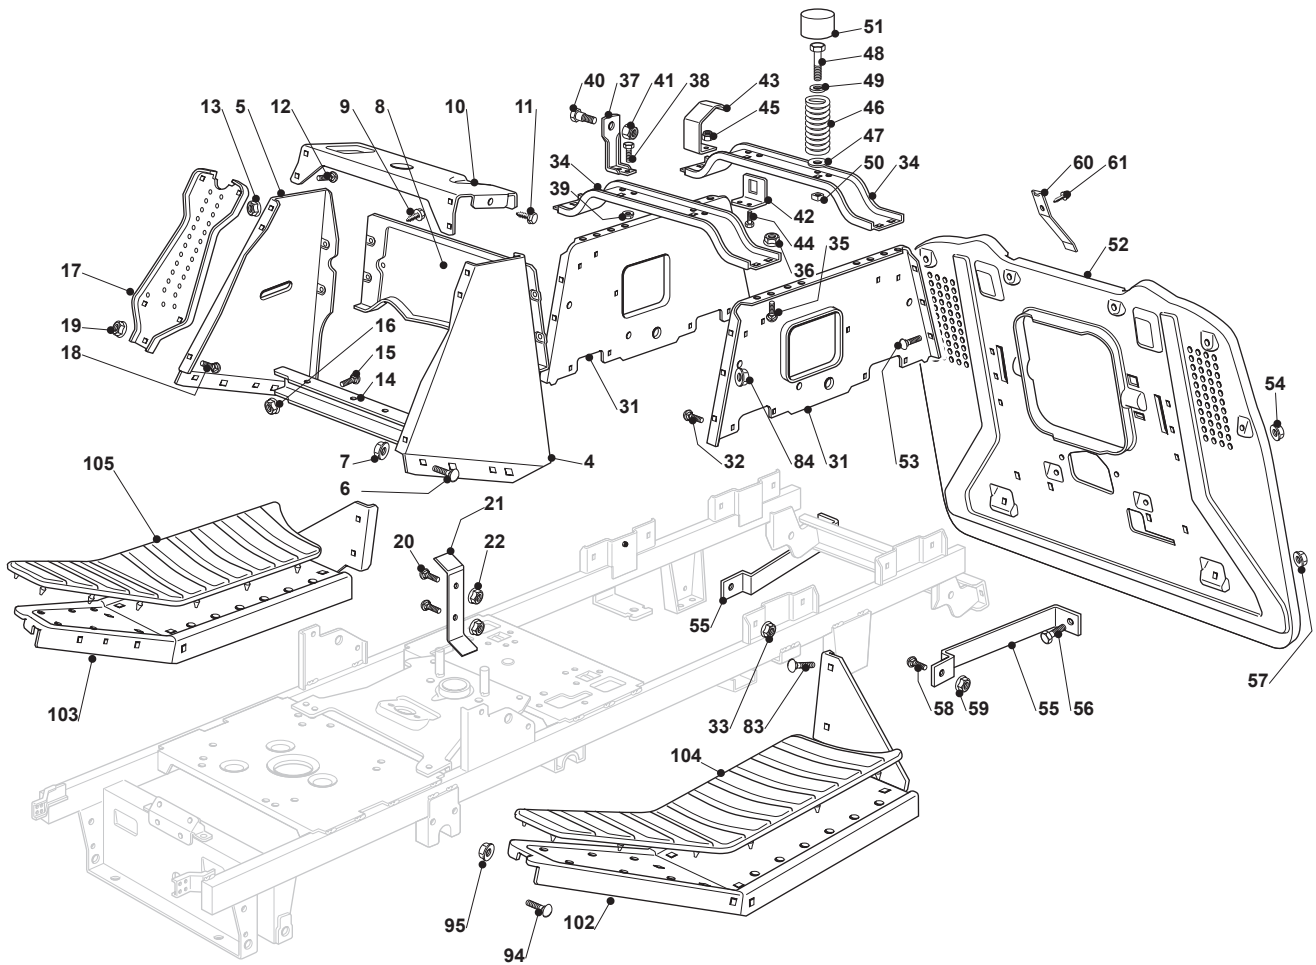

Utgåva Issue 7 - 2015		Kaross	Chassis		
Pos. Fig.	Antal Quantity	Art nr Part No	Benämning	Description	Anmärkning Notes
4	1	325785243/1	Panelfäste, vänster	Left Dashboard Support	
5	1	325785245/0	Panelstöd-hö	Right Dashboard Support	
6	4	112818690/0	Skruv	Screw	
7	4	112293201/0	Mutter	Nut	
8	1	382785151/2	Instrumentpanelhallare. bakre	Rear Dashboard Support	
9	4	112735110/0	Skruv	Screw	
10	1	325785255/0	Fäste	Central Dashboard Support	
11	2	112735110/0	Skruv	Screw	
12	4	112815200/0	Skruv	Screw	
13	4	112292102/0	Mutter	Nut	
14	1	325785241/0	Fäste	Support	
15	2	112815200/0	Skruv	Screw	
16	2	112292102/0	Mutter	Nut	
17	2	382785153/1	Panelfäste	Front Dashboard Support	
18	2	112815200/0	Skruv	Screw	
19	2	112292102/0	Mutter	Nut	
20	2	112793102/0	Skruv	Screw	
21	1	325785499/0	Support	Support	
22	2	112293201/0	Mutter	Nut	
31	2	325785249/1	Sitsfäste	Seat Support	
32	8	112815200/0	Skruv	Screw	
33	8	112292102/0	Mutter	Nut	
34	2	325785257/1	Sitsfäste	Seat Support	
35	8	112818690/0	Skruv	Screw	
36	8	112293201/0	Mutter	Nut	
37	2	325755039/0	Vinkelfäste	Bracket	
38	4	112792611/0	Skruv	Screw	
39	4	112293201/0	Mutter	Nut	
40	2	122524970/2	Stift	Fulcrum Pin	
41	3	112155010/0	Mutter	Nut	
42	1	325755043/0	Vinkelfäste	Bracket	
43	1	325430253/0	Fjäder	Spring	
44	2	112789000/0	Skruv	Screw	
45	2	112154330/0	Mutter	Nut	
46	2	125430257/1	Fjäder	Spring	
47	2	112523070/0	Bricka	Washer	
48	2	112760515/0	Skruv	Screw	
49	2	122671653/0	Bricka	Washer	
50	2	112360425/0	Mutter	Nut	
51	2	325122000/2	Fjäder	Spring	
52	1	382547041/1	Plat	Plate	
53	6	112792611/0	Skruv	Screw	
54	6	112293201/0	Mutter	Nut	
55	2	325650147/0	Förstärkning	Plate Stiffening	
56	2	112792611/0	Skruv	Screw	
57	2	112293201/0	Mutter	Nut	
58	2	112792611/0	Skruv	Screw	
59	2	112293201/0	Mutter	Nut	
60	1	125430276/0	Fjäder	Spring