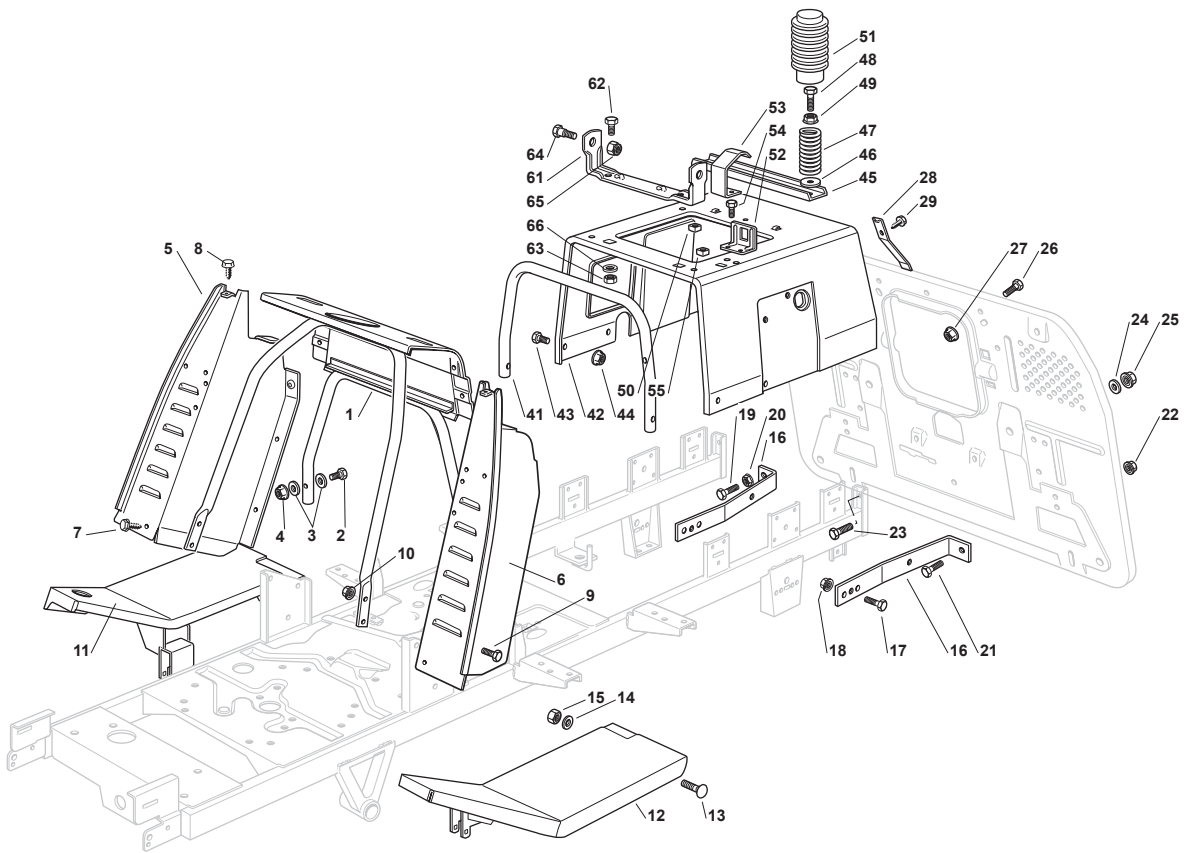

Utgåva Issue 52 - 2016		Kaross	Chassis		
Pos. Fig.	Antal Q.ty	Art nr Part No	Benämning	Description	Anmärkning Notes
1	1	382785247/1	Panelfäste kpl	Stiffening	
2	2	112674550/0	Skruv	Screw	
3	4	112523040/0	Bricka	Washer	
4	2	112292102/0	Mutter	Nut	
5	1	382785022/9	Panelstöd-hö	Right Dashboard Support	
6	1	382785021/8	Panelfäste, vänster	Left Dashboard Support	
7	2	112735110/0	Skruv	Screw	
8	2	112735110/0	Skruv	Screw	
9	6	112791400/0	Skruv	Screw	
10	6	112292102/0	Mutter	Nut	
11	1	325500046/0	Höger Fotstöd, Tc He (Plastic)	Right Footboard	
12	1	325500047/0	VänsterFotstöd, Tc He (Plastic)	Left Footboard	
13	4	112728689/0	Skruv	Screw	
14	4	112523040/0	Bricka	Washer	
15	4	112523030/0	Bricka	Washer	
16	2	325774273/2	Förstärkningsstag	Stiffening	
17	2	112793102/0	Skruv	Screw	
18	2	112293201/0	Mutter	Nut	
19	1	112691100/0	Skruv	Screw	
20	1	112293200/0	Mutter	Nut	
21	1	112792611/0	Skruv	Screw	
22	2	112293201/0	Mutter	Nut	
23	2	112794300/0	Skruv	Screw	
24	2	112521360/0	Bricka	Washer	
25	2	112156602/0	Mutter	Nut	
26	5	112791011/0	Skruv	Screw	
27	5	112292102/0	Mutter	Nut	
28	1	125430238/1	Fjäder	Spring	
29	1	112731580/0	Skruv	Screw	
41	1	325869085/0	Förstärkning	Stiffening	
42	1	325785133/5	Sitsfäste	Seat Support	
43	8	112791011/0	Skruv	Screw	
44	8	112292102/0	Mutter	Nut	
45	1	325650067/1	Förstärkning	Pulley Stiffening	
46	2	112523070/0	Bricka	Washer	
47	2	125430205/1	Fjäder	Spring	
48	2	125943001/1	Skruv	Screw	
49	2	112293201/0	Mutter	Nut	
50	2	112360420/0	Mutter	Nut	
51	2	325737002/0	Huv	Hood	
52	1	325755025/2	Vinkelfäste	Bracket	
53	1	325430255/0	Fjäder	Spring	
54	2	112735110/0	Skruv	Screw	
55	2	112437502/0	Plat	Plate	
61	1	382774207/0	Fäste	Seat Clamp Support	
62	2	112691115/0	Skruv	Screw	
63	2	112155000/0	Mutter	Nut	
64	2	122524970/3	Stift	Pin	
65	2	112155010/0	Mutter	Nut