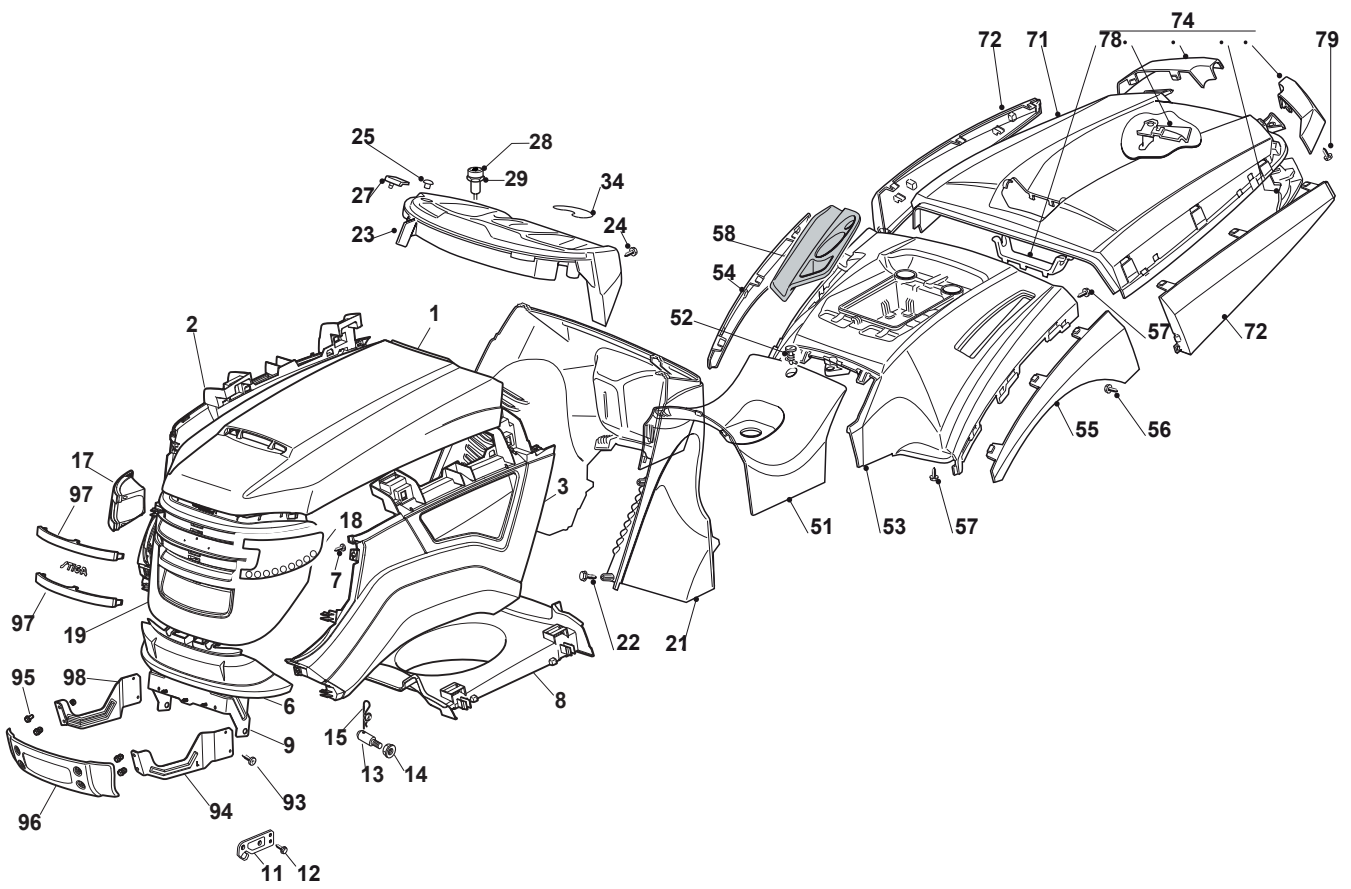

Utgåva Issue 52 - 2016		Kaross	Body		
Pos. Fig.	Antal Q.ty	Art nr Part No	Benämning	Description	Anmärkning Notes
1	1	325076866/0	Huv, gul	Upper Engine Hood, Yellow	
2	1	382394646/0	Side Hood, Left	Side Hood, Left	
3	1	382394645/0	Side Hood, Right	Side Hood, Right	
6	1	325076959/0	Lower Grey Hood, Front	Lower Grey Hood, Front	
7	6	112735403/0	Skruv	Screw	
8	1	325108031/0	Luftledare	Conveyor	
9	1	325774301/2	Huvstöd	Engine Hood Support	
11	2	325547159/1	Plat	Plate	
12	4	112731580/0	Skruv	Screw	
13	2	125510079/1	Stift	Pin	
14	2	112293201/0	Mutter	Nut	
15	1	124487998/0	Fjäder Clip	Cotter Pin	
17	1	382185500/1	Grill-Hö	Right Grill	
17	1	382185504/0	Right Lamp Light	Right Lamp Light	
18	1	382185501/1	Grill-Vä	Left Grill	
18	1	382185505/0	Left Lamp Light	Left Lamp Light	
19	1	325076953/0	Huv Främre-Grå	Hood Front, Grey	
21	1	325785449/0	Panel	Black Dashboard Support	
22	7	112735403/0	Skruv	Screw	
23	1	325120256/0	Panel svart (Cruise Control)	Dashboard, Black (Cruise Control)	
24	4	112728440/0	Skruv	Screw	
25	2	125120200/0	Plugg	Cap	
27	2	125260000/0	Skydd	Grommet	
28	1	325605003/0	Knapp	Button	
29	1	325256250/0	Skruv	Screwed Ring	
34	1	325207185/0	Kapa	Cover	
51	1	325110467/0	Grey Central Cover	Grey Central Cover	
52	1	125580020/2	Stift	Stake	
53	1	325109754/0	Hjulkapa-Gul	Yellow Wheels Cover	
54	1	325109793/0	Skärm, Höger	Right Wheel Cover	
55	1	325109794/0	Hjulkapa-vä	Left Wheel Cover	
56	2	112728686/0	Skruv	Screw	
57	4	112735402/0	Skruv	Screw	
58	1	325207184/0	Kapa Svart	Cover	
71	1	325110308/0	Uppsamlarkapa	Grass-Catcher Cover	
72	2	382110299/0	Side Profil Assy	Side Profil Assy	
74	1	382110300/0	Angular Support Assy	Angular Support Assy	
78	1	325394009/0	Lock, Uppsamlarhandtag Tcx svart	Handle Cover	
79	4	112735403/0	Skruv	Screw	
91	1	382869039/0	Ljuddämparskydd	Muffler Protection	
92	2	118737860/0	Lock	Cap	
93	4	112734995/0	Skruv	Screw	
94	1	382785265/0	Right Bracket	Right Bracket	
95	4	112800815/0	Skruv	Screw	
96	1	382263503/0	Stötfangare	Bumper	
97	1	325076956/0	Frontal Moulding	Frontal Moulding	
98	1	382785263/0	Left Bracket	Left Bracket