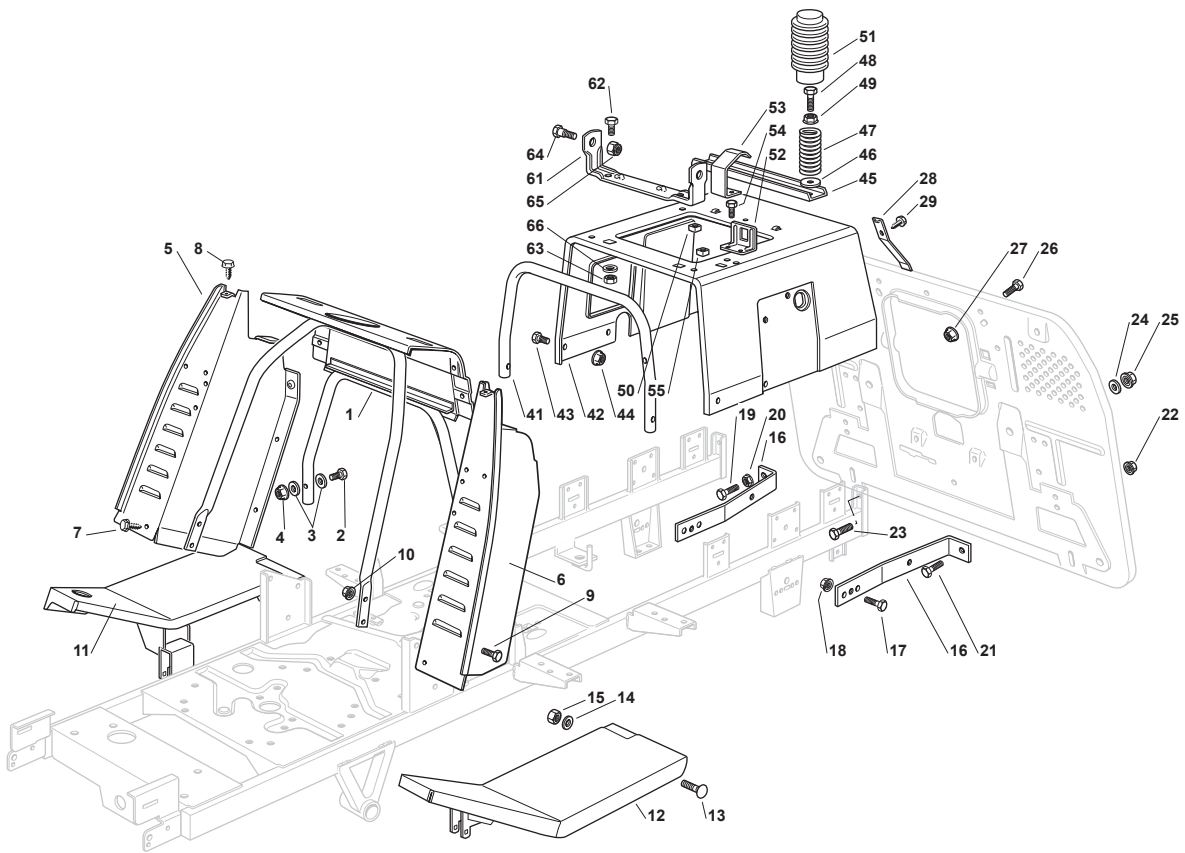

Utgåva Issue 52 - 2016		Kaross	Chassis		
Pos. Fig.	Antal Q.ty	Art nr Part No	Benämning	Description	Anmärkning Notes
1	1	382785247/1	Panelfäste kpl	Stiffening	
2	2	112674550/0	Skruv	Screw	
3	4	112523040/0	Bricka	Washer	
4	2	112292102/0	Mutter	Nut	
5	1	382785022/9	Panelstöd-hö	Right Dashboard Support	
6	1	382785021/8	Panelfäste, vänster	Left Dashboard Support	
7	2	112735110/0	Skruv	Screw	
8	2	112735110/0	Skruv	Screw	
9	6	112791400/0	Skruv	Screw	
10	6	112292102/0	Mutter	Nut	
11	1	325500046/0	Höger Fotstöd, Tc He (Plastic)	Right Footboard	
12	1	325500047/0	VänsterFotstöd, Tc He (Plastic)	Left Footboard	
13	4	112728689/0	Skruv	Screw	
14	4	112523040/0	Bricka	Washer	
15	4	112523030/0	Bricka	Washer	
16	2	325774273/2	Förstärkningsstag	Stiffening	
17	2	112793102/0	Skruv	Screw	
18	2	112293201/0	Mutter	Nut	
19	1	112691100/0	Skruv	Screw	
20	1	112293200/0	Mutter	Nut	
21	1	112792611/0	Skruv	Screw	
22	2	112293201/0	Mutter	Nut	
23	2	112794300/0	Skruv	Screw	
24	2	112521360/0	Bricka	Washer	
25	2	112156602/0	Mutter	Nut	
26	5	112791011/0	Skruv	Screw	
27	5	112292102/0	Mutter	Nut	
28	1	125430238/1	Fjäder	Spring	
29	1	112731580/0	Skruv	Screw	
41	1	325869085/0	Förstärkning	Stiffening	
42	1	325785133/5	Sitsfäste	Seat Support	
43	8	112791011/0	Skruv	Screw	
44	8	112292102/0	Mutter	Nut	
45	1	325650067/1	Förstärkning	Pulley Stiffening	
46	2	112523070/0	Bricka	Washer	
47	2	125430205/1	Fjäder	Spring	
48	2	125943001/1	Skruv	Screw	
49	2	112293201/0	Mutter	Nut	
50	2	112360420/0	Mutter	Nut	
51	2	325737002/0	Huv	Hood	
52	1	325755025/2	Vinkelfäste	Bracket	
53	1	325430255/0	Fjäder	Spring	
54	2	112735110/0	Skruv	Screw	
55	2	112437502/0	Plat	Plate	
61	1	382774207/0	Fäste	Seat Clamp Support	
62	2	112691115/0	Skruv	Screw	
63	2	112155000/0	Mutter	Nut	
64	2	122524970/3	Stift	Pin	
65	2	112155010/0	Mutter	Nut