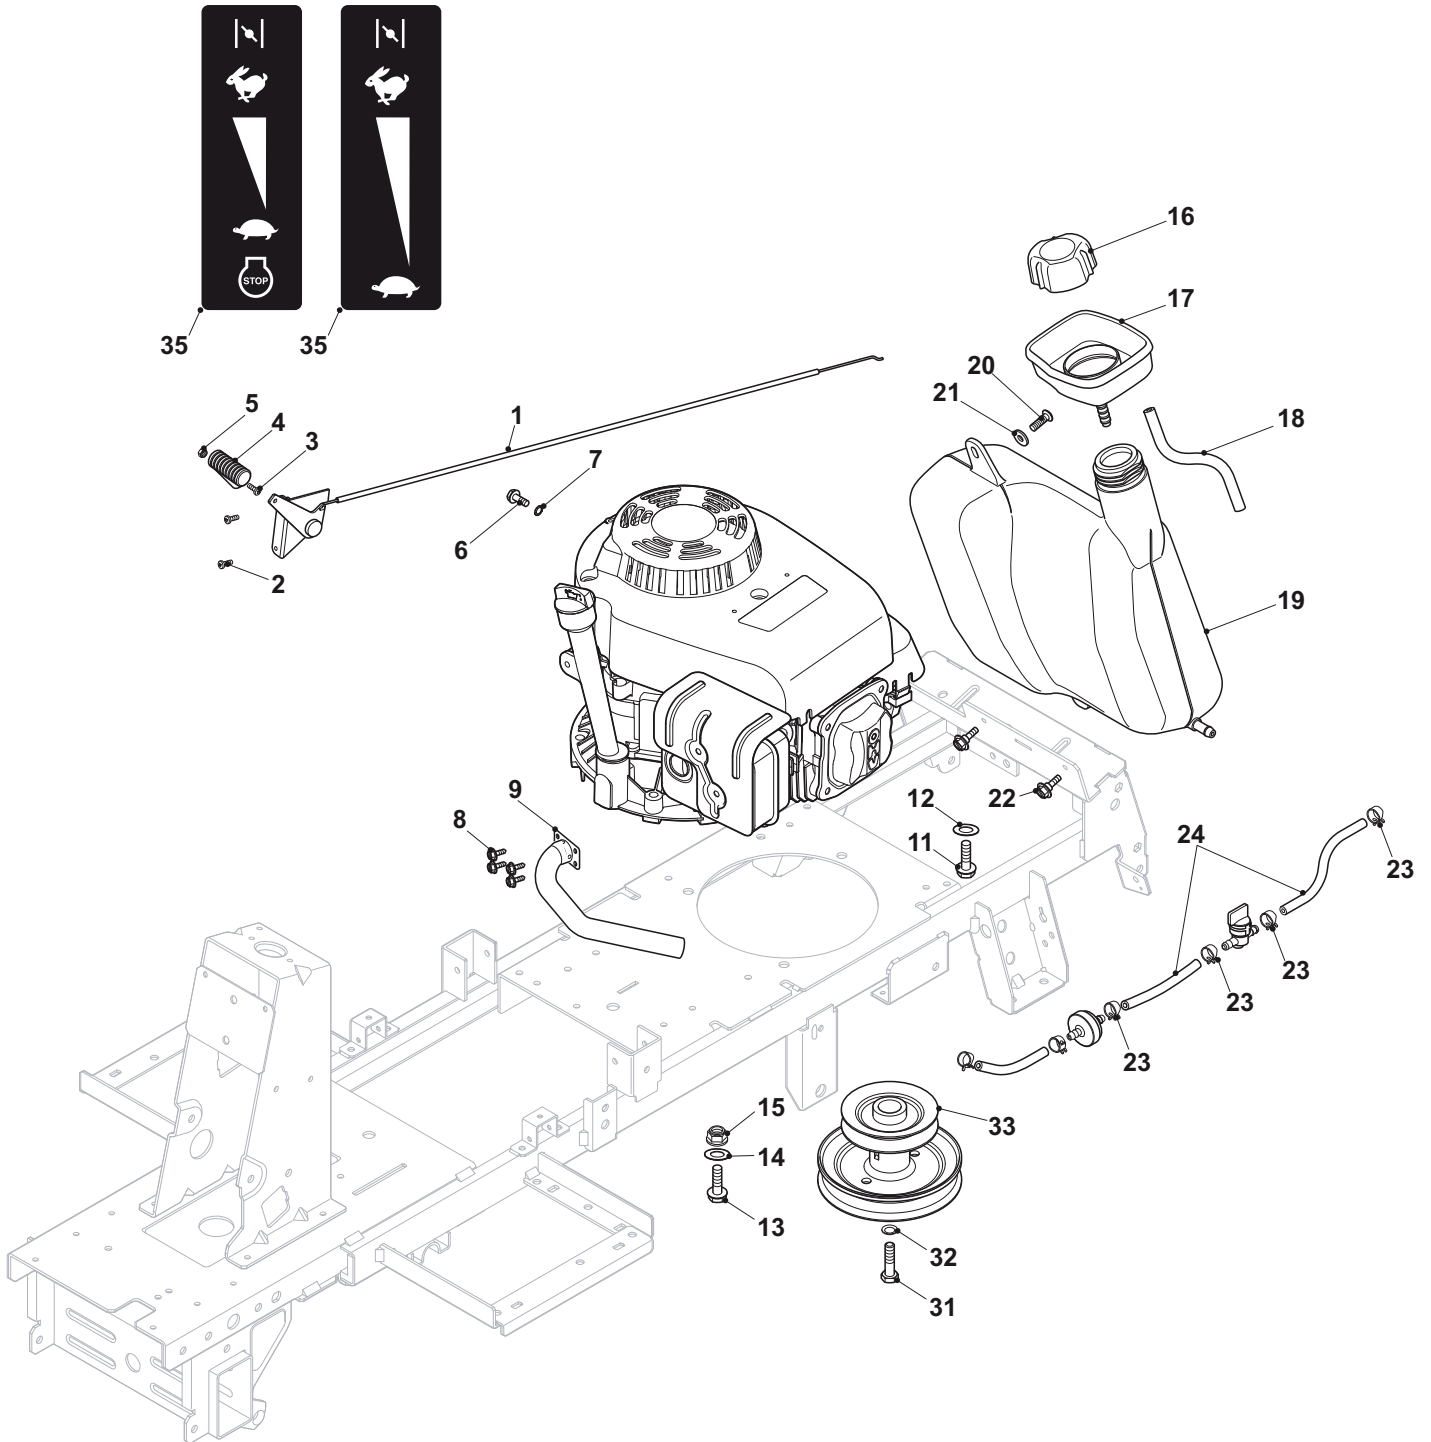

Engine - GGP

Pos Fig	Art nr Part No	Antal Quantity	Description	Benämning	Anmärkning Notes
1	184000256/0	1	Throttle Cable	Gasreglage	
2	125943012/0	2	Screw	Skruv	
3	112726388/0	1	Screw	Skruv	
4	125394501/0	1	Knob	Handtag	
5	112290800/0	1	Nut	Mutter	
6	112735599/0	1	Screw	Skruv	
7	112540040/0	1	Washer	Bricka	
8	112735110/0	4	Screw	Skruv	
9	118738251/0	1	Exhaust Connection	Avgasrör	
11	112735109/1	2	Screw	Skruv	
12	112540070/0	2	Washer	Bricka	
13	112691200/0	1	Screw	Skruv	
14	112521350/0	1	Washer	Bricka	
15	112154210/0	1	Nut	Mutter	
16	127790000/1	1	Fuel Cap	Tanklock	
17	327600180/0	1	Tank Protection	Skydd	
18	325869054/1	1	Connecting Tube	Bränsleslang	L= 450 mm
19	327733008/0	1	Fuel Tank	Tank	
20	112727801/0	1	Screw	Skruv	
21	112523040/0	1	Washer	Bricka	
22	125943010/0	2	Screw	Skruv	
23	118375051/1	4	Fair Led	Slangklämma	
24	325869035/1	1	Connecting Tube	Bränsleslang	L= 150 mm
31	112735694/0	1	Screw	Skruv	Wheels Type B
32	112543000/0	1	Washer	Bricka	
33	384601501/0	1	Pulley, Front Wheel 11"	Remskiva	Wheels Type B
35	114366905/0	1	Label, Throttle	Dekal