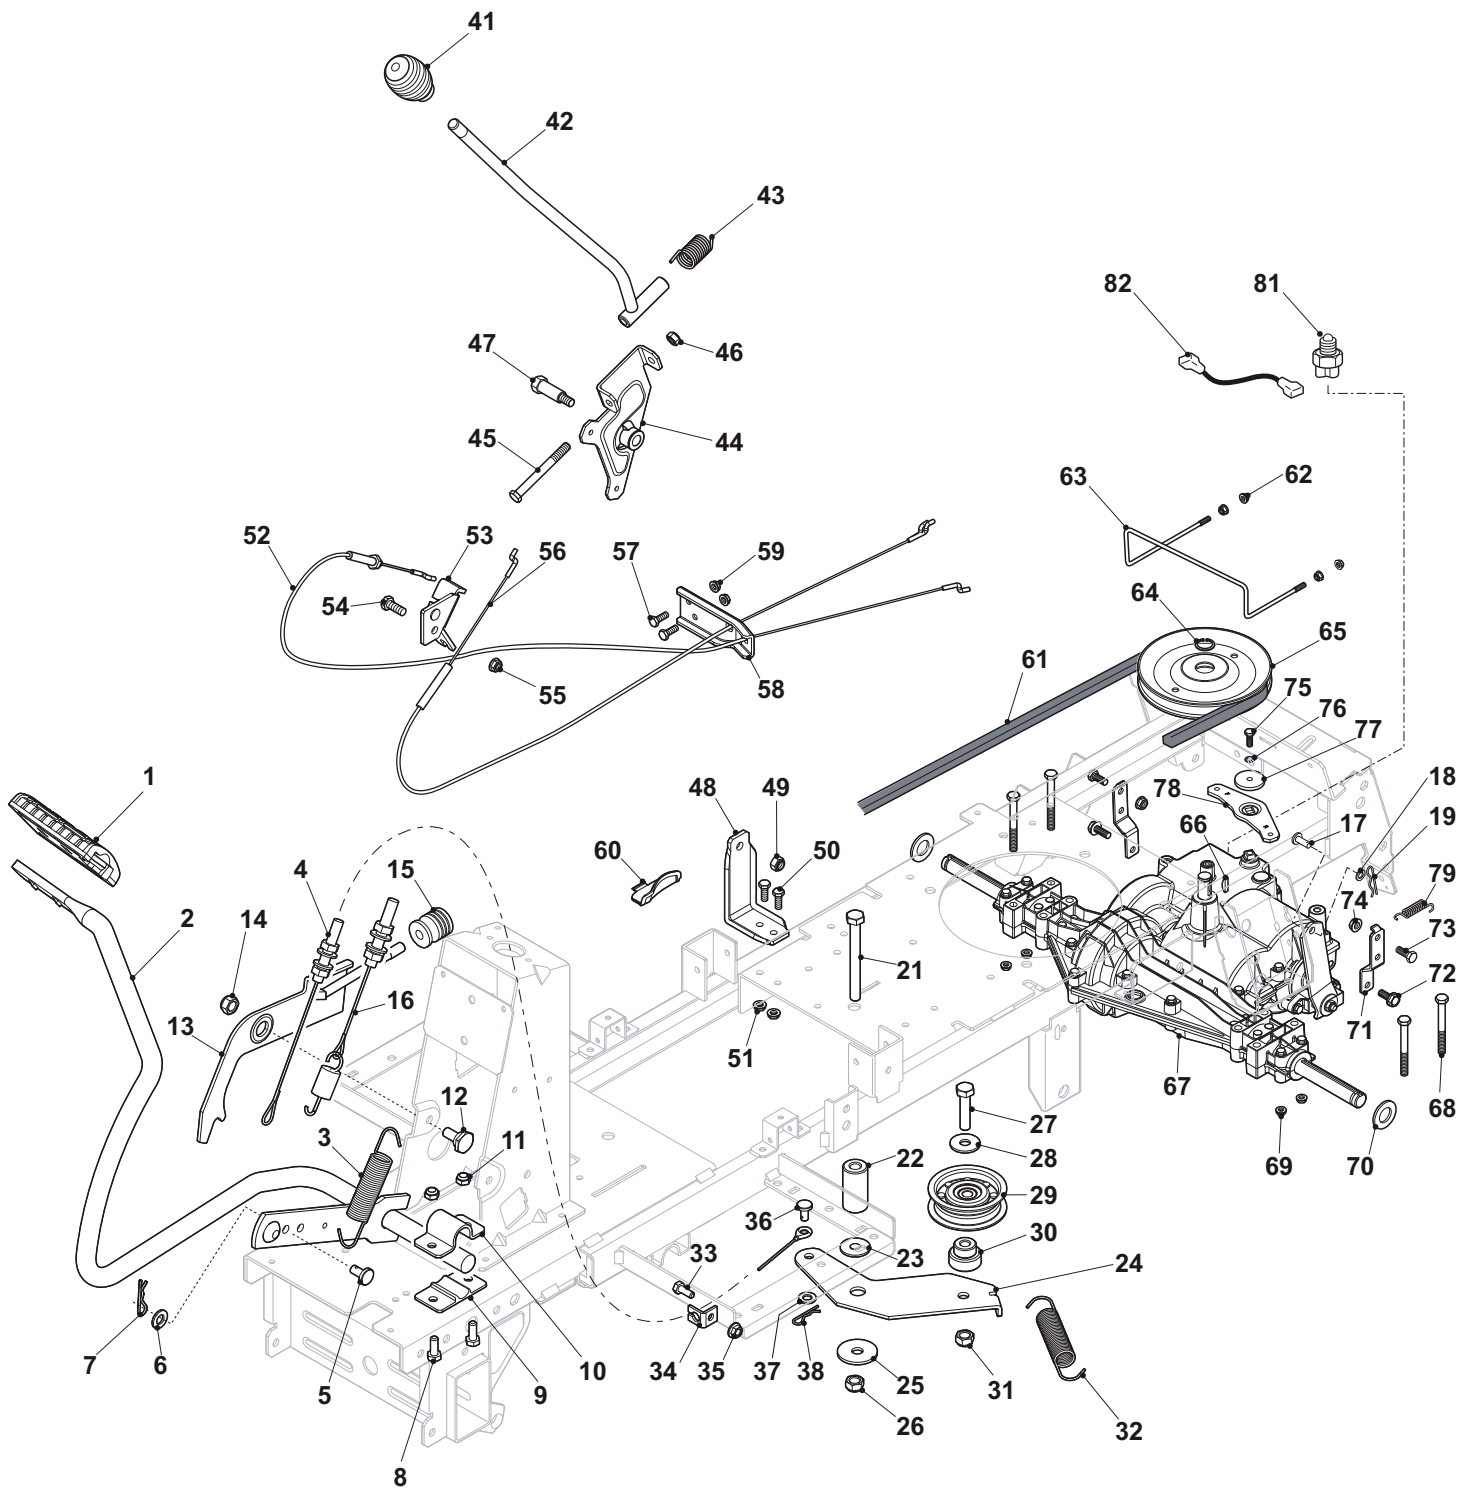

Pos Fig	Art nr Part No	Antal Quantity	Description	Benämning	Anmärkning Notes
1	325110391/0	1	Clamp Cover	Pedalgummi	
2	384503013/0	1	Pedal	Peda	
3	127430594/0	2	Spring	Fjäder	
4	384004607/0	1	Wire	Wire	
5	127510120/0	1	Pin	Stift	
6	112521350/0	1	Washer	Bricka	
7	124487997/0	1	Cotter Pin	Låsnål	
8	112791400/0	4	Screw	Skruv	
9	325785350/0	2	Support	Stöd	
10	325547231/0	2	Plate	Platta	
11	112154510/0	4	Nut	Mutter	
12	122524970/3	1	Pin	Stift	
13	384002097/0	1	Brake Control Rod	Stång	
14	112154210/0	1	Nut	Mutter	
15	127395050/1	1	Knob	Handtag	
16	384004603/0	1	Wire	Wire	
17	127510120/0	1	Pin	Stift	
18	325670011/0	1	Washer	Bricka	
19	124487997/0	1	Cotter Pin	Låsnål	
21	112691900/0	1	Screw	Skruv	
22	127160065/0	1	Spacer	Distans	
23	122041980/0	1	Bushing	Bussning	
24	384307003/0	1	Tightener Lever	Spännarm	
25	112523070/0	1	Washer	Bricka	
26	112155000/0	1	Nut	Mutter	
27	112691115/0	1	Screw	Skruv	
28	112523060/0	1	Washer	Bricka	
29	127604015/0	1	Pulley	Remskiva	
30	127160064/0	1	Spacer	Distans	
31	112155000/0	1	Nut	Mutter	
32	127430594/0	1	Spring	Fjäder	
33	112791200/1	1	Screw	Skruv	
34	322806619/0	1	Support	Stöd	
35	112292102/0	1	Nut	Mutter	
36	127510120/0	1	Pin	Stift	
37	112521350/0	1	Washer	Bricka	
38	124487997/0	1	Cotter Pin	Låsnål	
41	125394510/0	1	Knob	Handtag	
42	384317097/0	1	Gearshift	Spak	
43	125430226/0	1	Spring	Fjäder	
44	384773579/0	1	Clamp	Klämma	
45	112692050/0	1	Screw	Skruv	
46	112155000/0	1	Nut	Mutter	
47	127510122/0	1	Pin	Stift	
48	327772197/0	1	Clamp	Klämma	
49	112154210/0	1	Nut	Mutter	
50	112791200/1	2	Screw	Skruv	
51	112292102/0	2	Nut	Mutter	
52	384004602/0	1	Wire	Wire	
53	327772195/0	1	Clamp	Klämma	
54	112792611/0	1	Screw	Skruv	
55	112293201/0	1	Nut	Mutter	
56	384004609/0	1	Wire	Wire	
57	112791200/1	2	Screw	Skruv	
58	327787093/0	1	Support	Stöd	
59	112292102/0	2	Nut	Mutter	
60	327110509/0	1	Cover	Kåpa	
61	135061430/0	1	Belt	Drivrem	
62	112292102/0	4	Nut	Mutter	
63	127294011/0	1	Belt Guide	Remstyrning	
64	112608950/0	1	Seeger	Låsring	
65	182601509/0	1	Pulley	Remskiva	
66	112139430/0	1	Key	Kil	
67	118400981/0	1	Rear Axle	Transaxel kpl	Peerless MST-204-581A
68	112691800/0	4	Screw	Skruv	
69	112154210/0	4	Nut	Mutter	
70	125670005/2	4	Washer	Bricka	
71	327772189/0	2	Clamp	Klämma	
72	112735150/0	2	Screw	Skruv	
73	112792611/0	2	Screw	Skruv	
74	112293201/0	2	Nut	Mutter	
75	112735520/0	1	Screw	Skruv	
76	112540040/0	1	Washer	Bricka	
77	322680009/0	1	Washer	Bricka	
78	327543055/0	1	Gearshift	Spak	
79	127430597/0	1	Spring	Fjäder	
81	119410608/1	1	Gearbox Switch	Brytare	
82	127065069/0	1	Cable	Kabel