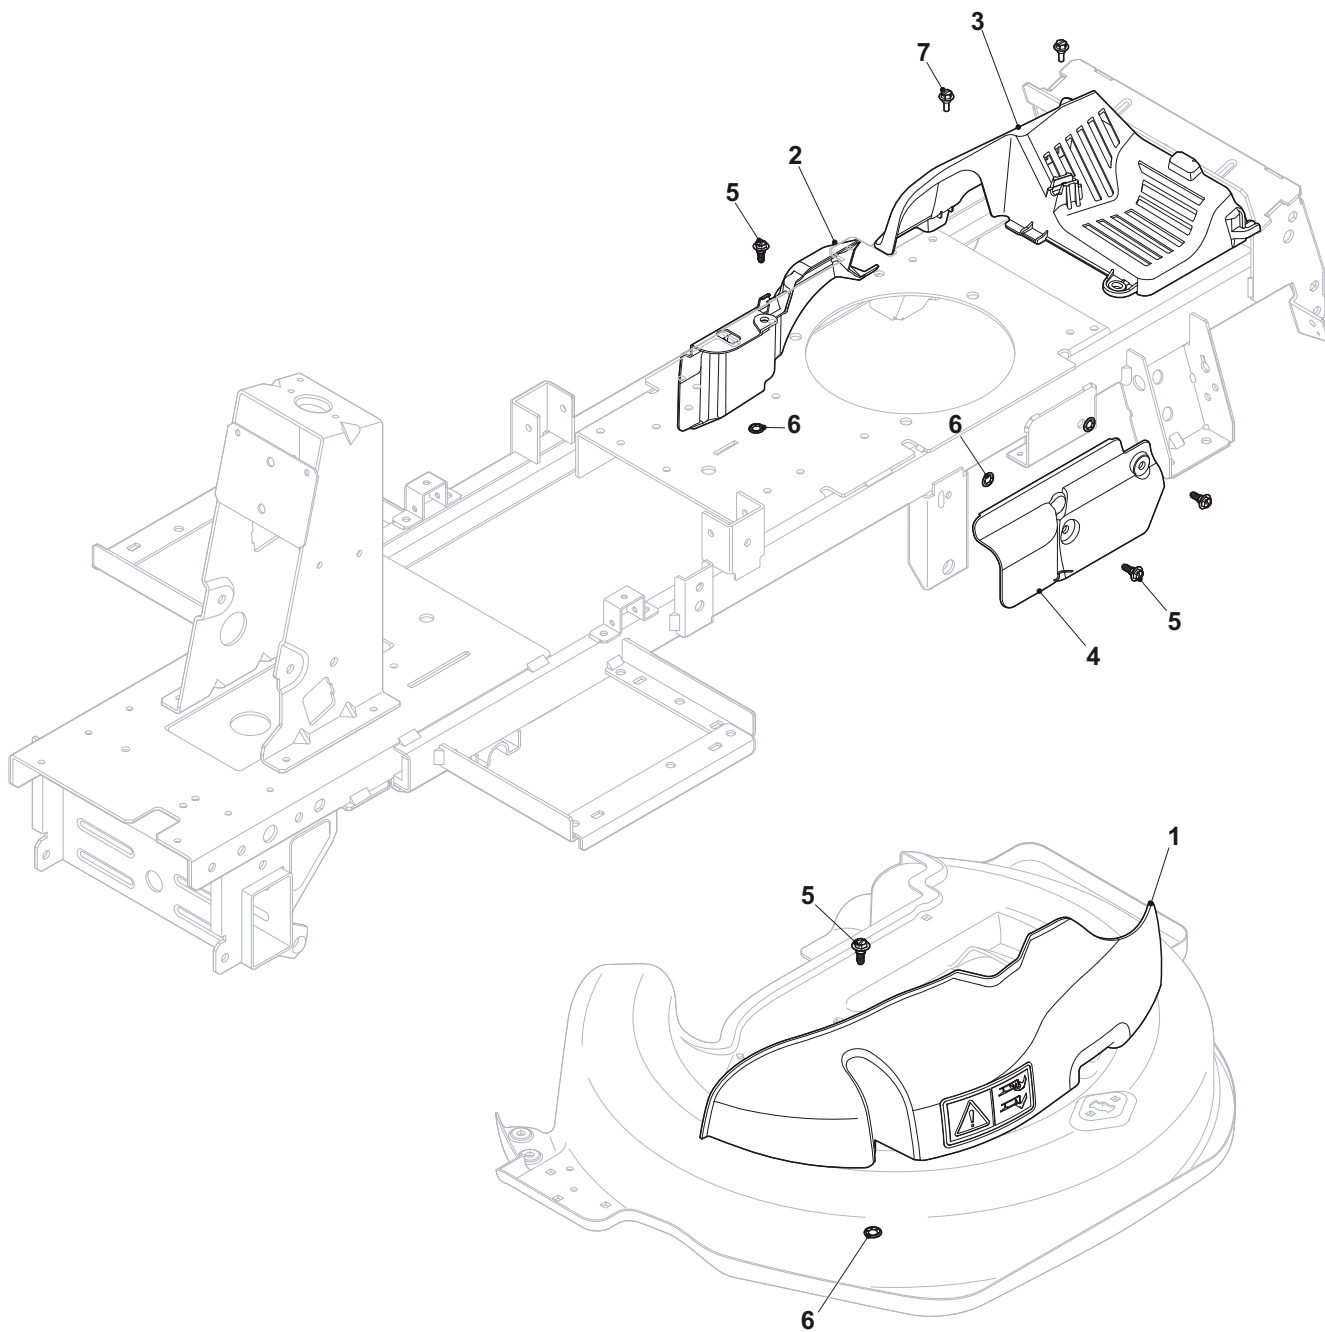

Blades Engagement					
Pos Fig	Art nr Part No	Antal Quantity	Description	Benämning	Anmärkning Notes
1	125394510/0	1	Knob	Knopp	
2	327315149/0	1	Lever	Spak	
3	127430595/0	1	Spring	Fjäder	
4	112521370/0	1	Washer	Bricka	
5	384317099/0	1	Lever	Spak	
6	122020050/0	1	Snap Ring	Låsbricka	
7	125430208/1	1	Spring	Fjäder	
8	127510122/0	1	Pin	Stift	
9	112154210/0	1	Nut	Mutter	
10	127510122/0	1	Pin	Stift	
11	384773577/0	1	Bracket	Klämma	
12	112154210/0	1	Nut	Mutter	
13	112815200/0	2	Screw	Skruv	
14	327734065/0	1	Sector	Sektor	
15	112292102/0	2	Nut	Mutter	
16	112000930/0	1	Benzing Ring	Låsring	
17	112521350/0	1	Washer	Bricka	
18	325670011/0	2	Antifriction Washer	Bricka	
19	125510085/1	1	Pin	Bult	
20	384004606/0	1	Wire	Wire	
21	125840036/0	1	Tie Rod	Spännstång	
22	112293200/0	2	Nut	Mutter	
23	127510126/0	1	Pin	Stift	
24	384307001/0	1	Tightener Lever	Spännarm	
25	325670011/0	2	Antifriction Washer	Bricka	
26	112155000/0	1	Nut	Mutter	
27	112691600/0	1	Screw	Skruv	
28	127604008/0	1	Pulley	Spännrulle	
29	112523060/0	1	Washer	Bricka	
30	112155000/0	1	Nut	Mutter	
31	135061428/0	1	Belt	Drivrem	
32	124487995/0	1	Cotter Pin	Låsnål	
33	325670011/0	1	Antifriction Washer	Bricka	
34	127034085/0	1	Rod	Stång	
35	112293200/0	1	Nut	Mutter	
36	127510126/0	1	Pin	Stift	
37	112155000/0	1	Nut	Mutter	
38	325670011/0	2	Antifriction Washer	Bricka	
39	384220505/0	1	Brake	Broms	
40	112155000/0	1	Nut	Mutter	
41	127430592/0	1	Spring	Fjäder	
42	112818690/0	1	Screw	Skruv	
43	112521350/0	1	Washer	Bricka	
44	112293201/0	1	Nut	Mutter	
45	112692395/1	1	Screw	Skruv	
46	327772191/0	2	Bracket	Klämma	
47	127047021/0	1	Bushing	Bussning	
48	112523090/0	2	Washer	Bricka	
49	112155020/0	2	Nut	Mutter	
50	112818700/0	4	Screw	Skruv	
51	112154210/0	4	Nut	Mutter	
52	112794400/0	1	Screw	Skruv	
53	127047017/0	1	Bushing	Bussning	
55	112139480/0	1	Feather	Kil	
56	127604014/0	1	Pulley	Remskiva	
57	112793102/0	1	Screw	Skruv	
58	112583500/0	1	Grower	Låsbricka	
59	125670007/0	1	Washer	Bricka	
60	384207251/0	1	Flange Ass.y	Vevhus kpl	
61	119216040/0	2	Bearing	Kullager	
62	127023003/0	1	Blade shaft	Knivaxel	
64	325160501/0	1	Dust Cover Disc	Dammskydd	
65	112609260/0	1	Seeger	Seegerring	
66	112818700/0	4	Screw	Skruv	
67	112154210/0	4	Nut	Mutter	
68	112139100/0	1	Key	Kil	
69	125463200/0	1	Blade Hub	Knivfäste	
70	184109505/0	1	Blade	Kniv	
71	112508125/0	1	Spring	Fjäder	
72	112523080/0	1	Washer	Bricka	
73	112735694/0	1	Screw	Skruv