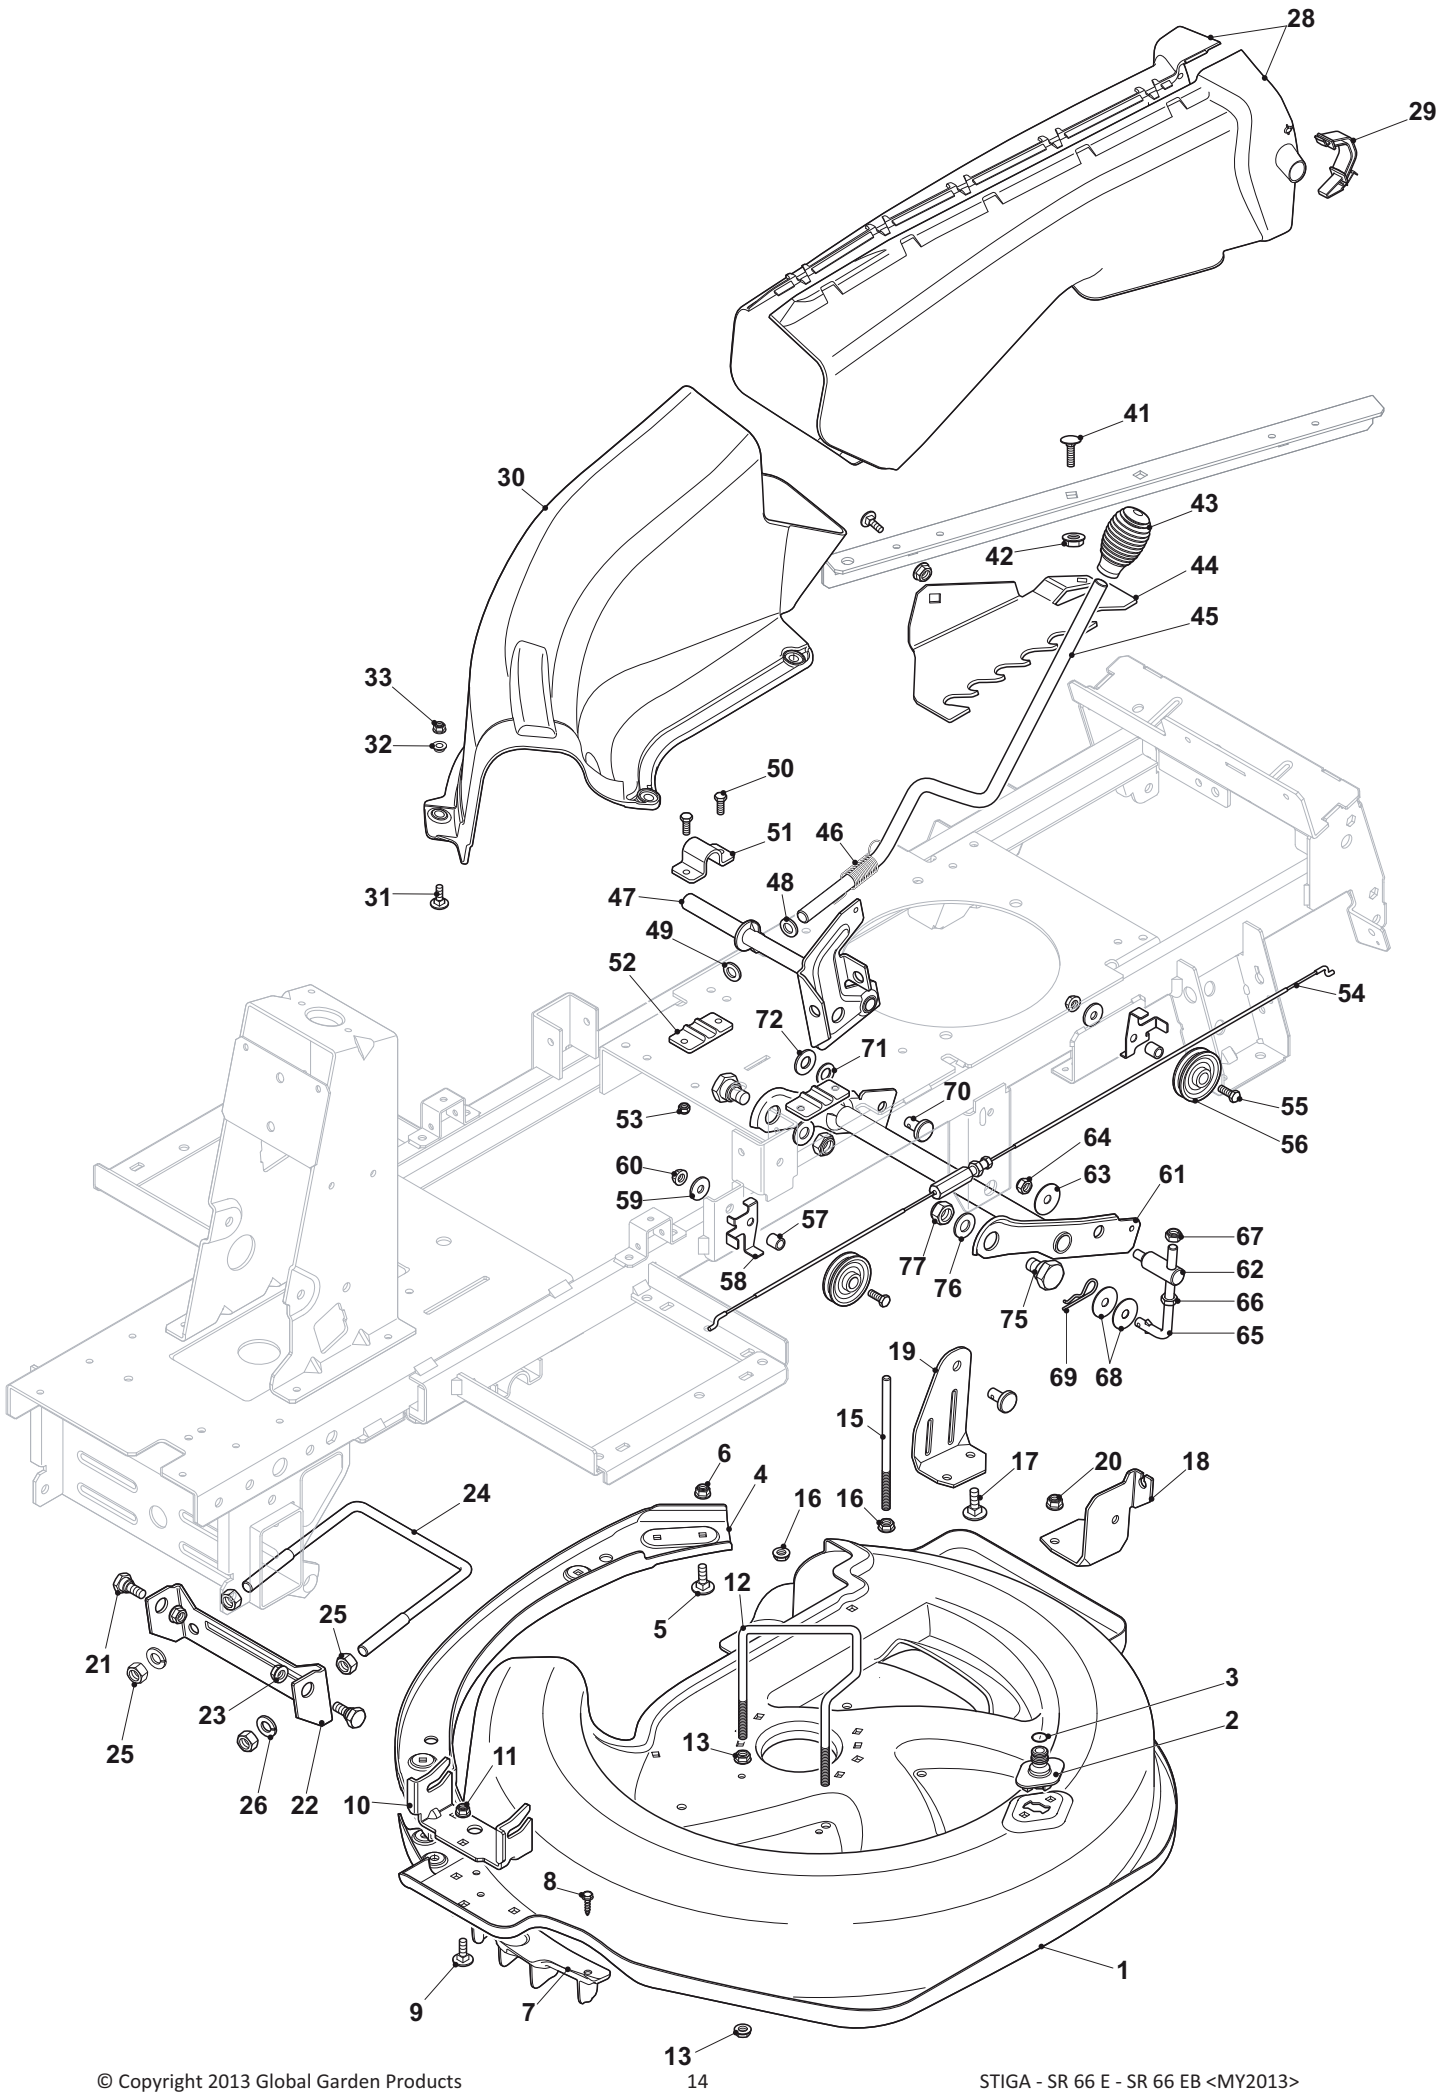

Cutting Plate and Lifting

Pos Fig	Art nr Part No	Antal Quantity	Description	Benämning	Anmärkning Notes
1	384564114/0	1	Cutting Plate Black	Klippaggregat, Svart	
2	325033086/0	1	Water Hose Connection	Vattenslananslutning	
3	119035000/0	1	O Ring	O Ring	
4	384650107/0	1	Stiffening	Förstärkning	
5	112815200/0	4	Screw	Skruv	
6	112292102/0	4	Nut	Mutter	
7	327488001/0	1	Air Intake Grill	Luftintag	
8	112735402/0	3	Screw	Skruv	
9	112818690/0	3	Screw	Skruv	
10	327772175/0	1	Front Bracket	Klämma- fram	
11	112154210/0	3	Nut	Mutter	
12	127294008/0	1	Belt Guide	Remstyrning	
13	112292102/0	4	Nut	Mutter	
15	127580077/0	1	Belt Guide	Remstyrning	
16	112293201/0	2	Nut	Mutter	
17	112818690/0	4	Screw	Skruv	
18	327772179/0	1	Clamp	Klämma	
19	327772177/0	1	Clamp	Klämma	
20	112154210/0	4	Nut	Mutter	
21	127510121/0	2	Pin	Stift	
22	327543043/0	1	Plate	Platta	
23	112154210/0	2	Nut	Mutter	
24	127840056/0	1	Tie Rod	Spännstång	
25	112293200/0	4	Nut	Mutter	
26	112585100/0	2	Washer	Bricka	
28	384108054/0	1	Conveyor	Utkast	
29	325774499/0	2	Clamp	Klämma	
30	327107505/0	1	Conveyor	Utkast	
31	112815200/0	4	Screw	Skruv	
32	325160039/0	4	Spacer	Distans	
33	112292102/0	4	Nut	Mutter	
41	112818690/0	2	Screw	Skruv	
42	112293200/0	2	Nut	Mutter	
43	125394510/0	1	Knob	Knopp	
44	327734067/0	1	Sector, Height Adjustment	Höjdställn.sektor	Wheels Type B
45	327315135/0	1	Lever	Lyftspak	
46	127430595/0	1	Spring	Fjäder	
47	384001035/0	1	Axle	Lyftaxel	
48	112521370/0	1	Washer	Bricka	
49	122020050/0	1	Snap Ring	Låsbricka	
50	112791400/0	4	Screw	Skruv	
51	325547231/0	2	Plate	Platta	
52	325785350/0	2	Support	Stöd	
53	112154510/0	4	Nut	Mutter	
54	384004605/0	1	Lifting Wire	Lyftwire	Wheels Type B
55	112691100/0	2	Screw	Skruv	
56	125601579/0	2	Pulley	Wirerulle	
57	125040636/1	2	Bushing	Bussning	
58	327543037/0	2	Plate	Platta	
59	112523060/0	2	Washer	Bricka	
60	112293201/0	2	Nut	Mutter	
61	384001037/0	1	Axle	Lyftaxel	
62	127510125/0	1	Pin	Stift	
63	322672152/0	1	Antifriction Washer	Bricka	
64	112155000/0	2	Nut	Mutter	
65	127840057/0	1	Tie Rod	Spännstång	
66	112295200/0	4	Nut	Mutter	
68	322672152/0	2	Antifriction Washer	Bricka	
69	124487998/0	1	Cotter Pin	Låsnål	
70	127510114/0	1	Pin	Stift	
71	325670008/1	1	Washer	Bricka	
72	112521360/0	1	Washer	Bricka	
73	124487998/0	1	Cotter Pin	Låsnål	
75	127510123/0	2	Pin	Stift	
76	112521360/0	2	Washer	Bricka	
77	112156602/0	2	Nut	Mutter