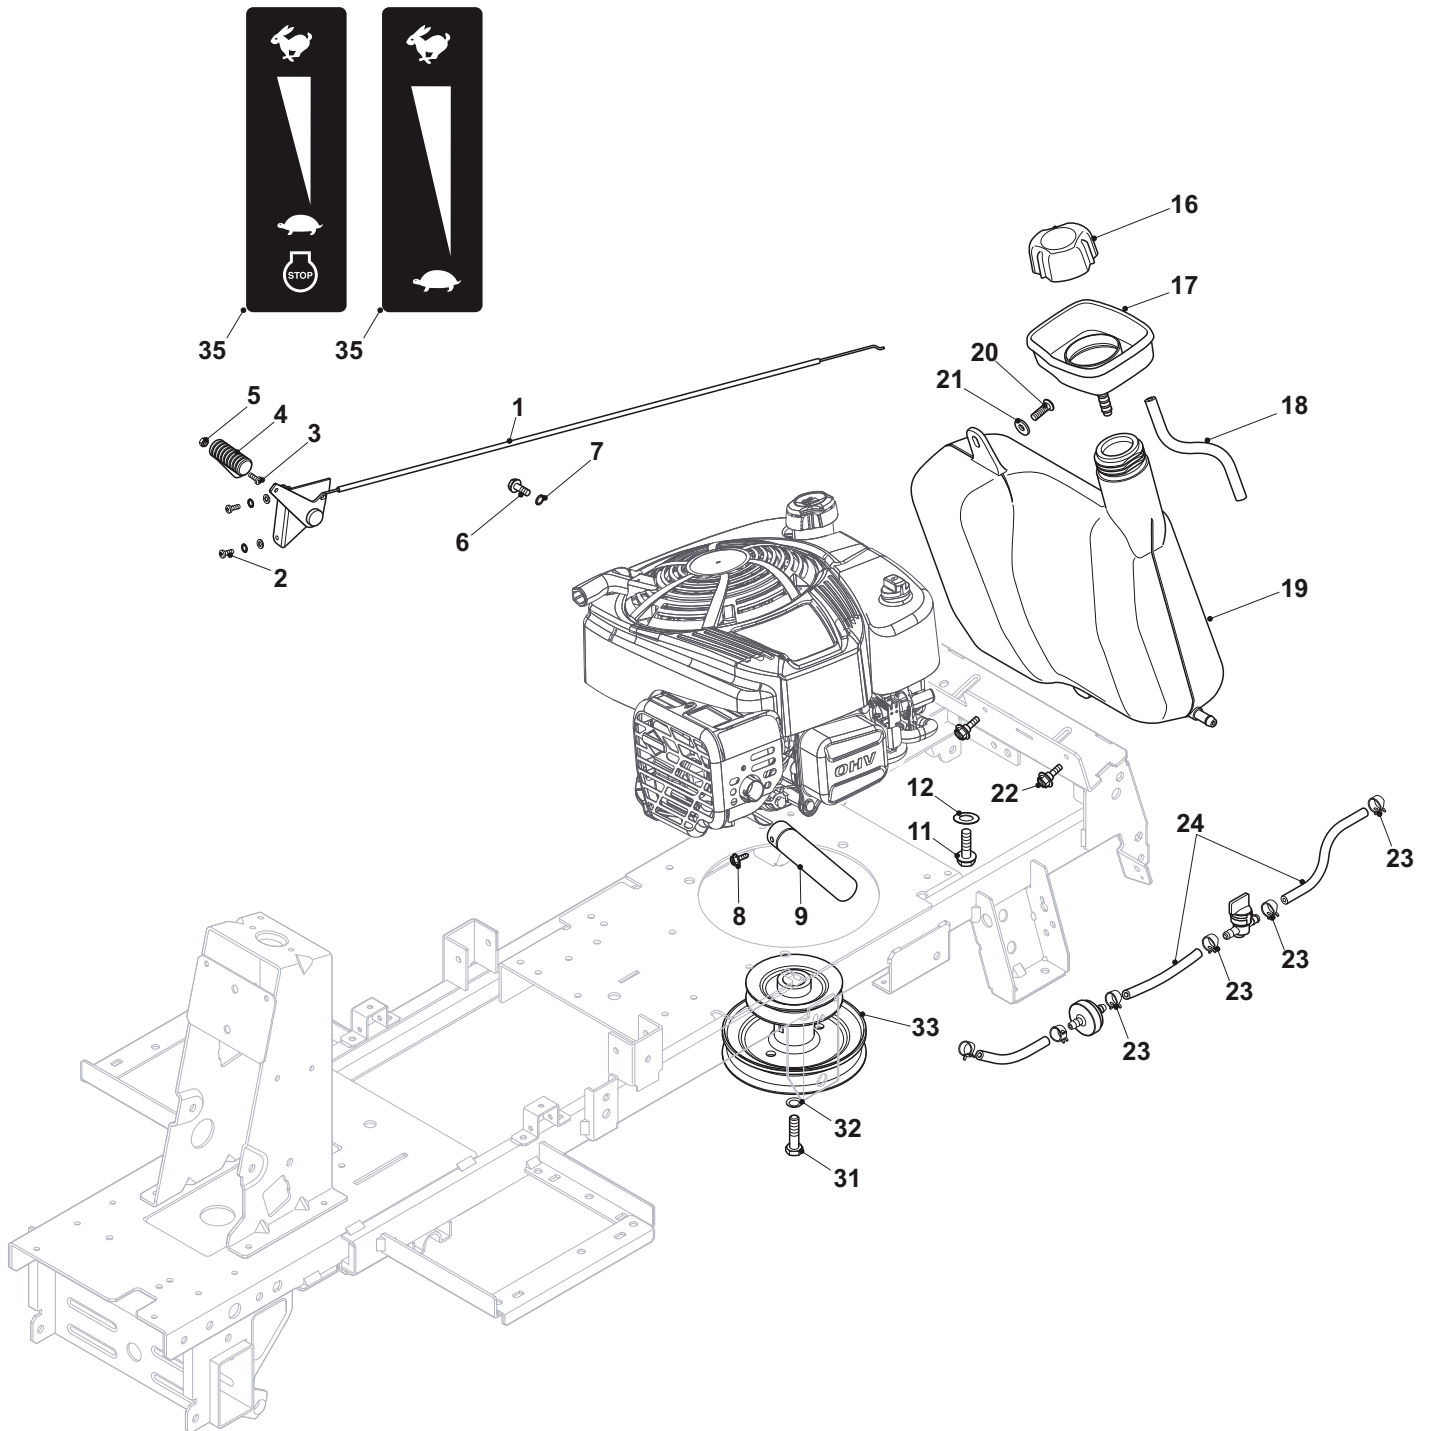

Engine - B&S

Pos Fig	Art nr Part No	Antal Quantity	Description	Benämning	Anmärkning Notes
1	184000256/0	1	Throttle Cable	Gasreglage	
2	125943012/0	2	Screw	Skruv	
3	112726388/0	1	Screw	Skruv	
4	125394501/0	1	Knob	Handtag	
5	112290800/0	1	Nut	Mutter	
6	112735599/0	1	Screw	Skruv	
7	112540040/0	1	Washer	Bricka	
8	112735110/0	1	Screw	Skruv	
9	118738252/0	1	Exhaust Connection	Avgasrör	
11	112735108/1	3	Screw	Skruv	
12	112540070/0	3	Washer	Bricka	
16	127790000/1	1	Fuel Cap	Tanklock	
17	327600180/0	1	Tank Protection	Skydd	
18	325869054/1	1	Connecting Tube	Bränsleslang	L= 450 mm
19	327733008/0	1	Fuel Tank	Tank	
20	112727801/0	1	Screw	Skruv	
21	112523040/0	1	Washer	Bricka	
22	125943010/0	2	Screw	Skruv	
23	118375051/1	4	Fair Led	Slangklämma	
24	325869035/1	1	Connecting Tube	Bränsleslang	L= 150 mm
31	112735694/0	1	Screw	Skruv	Wheels Type B
32	112543000/0	1	Washer	Bricka	
33	384601501/0	1	Pulley, Front Wheel 11"	Remskiva	Wheels Type B
35	114366874/0	1	Label, Throttle	Dekal