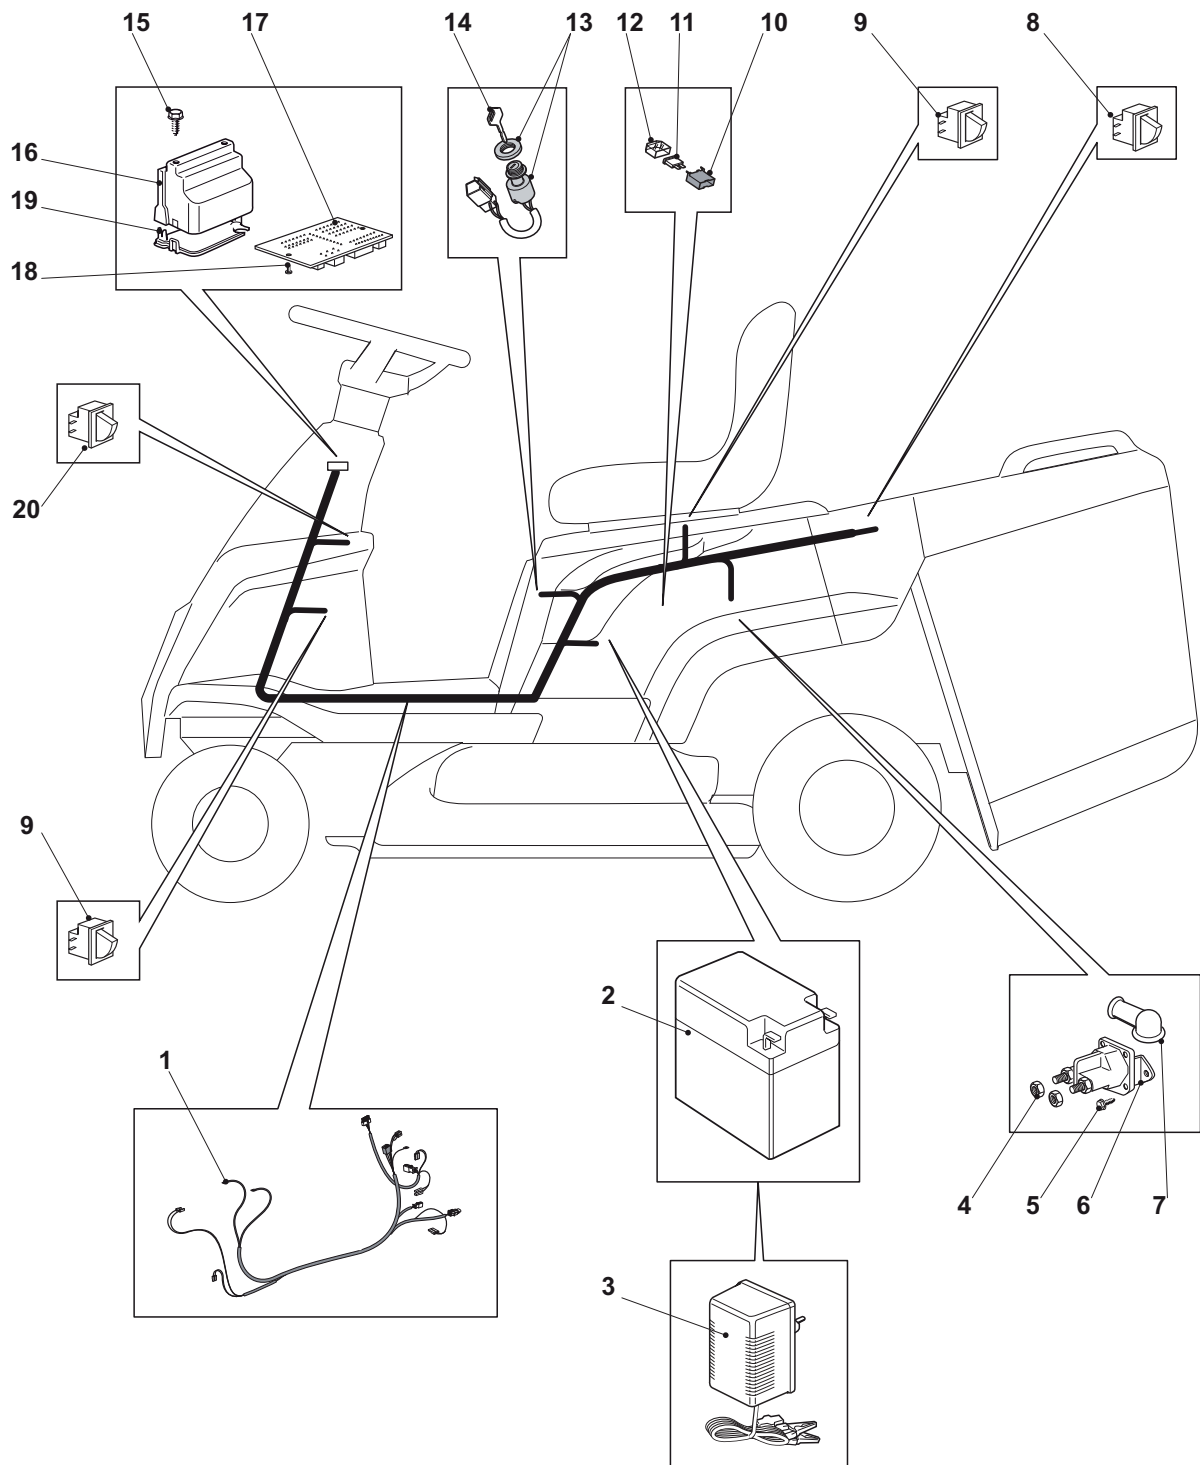

Guards					
Pos Fig	Art nr Part No	Antal Quantity	Description	Benämning	Anmärkning Notes
1	327060111/0	1	Case	Kåpa	
2	327060109/0	1	Case	Kåpa	
3	327060108/0	1	Case	Kåpa	
4	327060110/0	1	Case	Kåpa	
5	125943011/0	5	Screw	Skruv	
6	112604899/0	4	Crown Fastener	Låsbricka	
7	125943010/0	2	Screw	Skruv