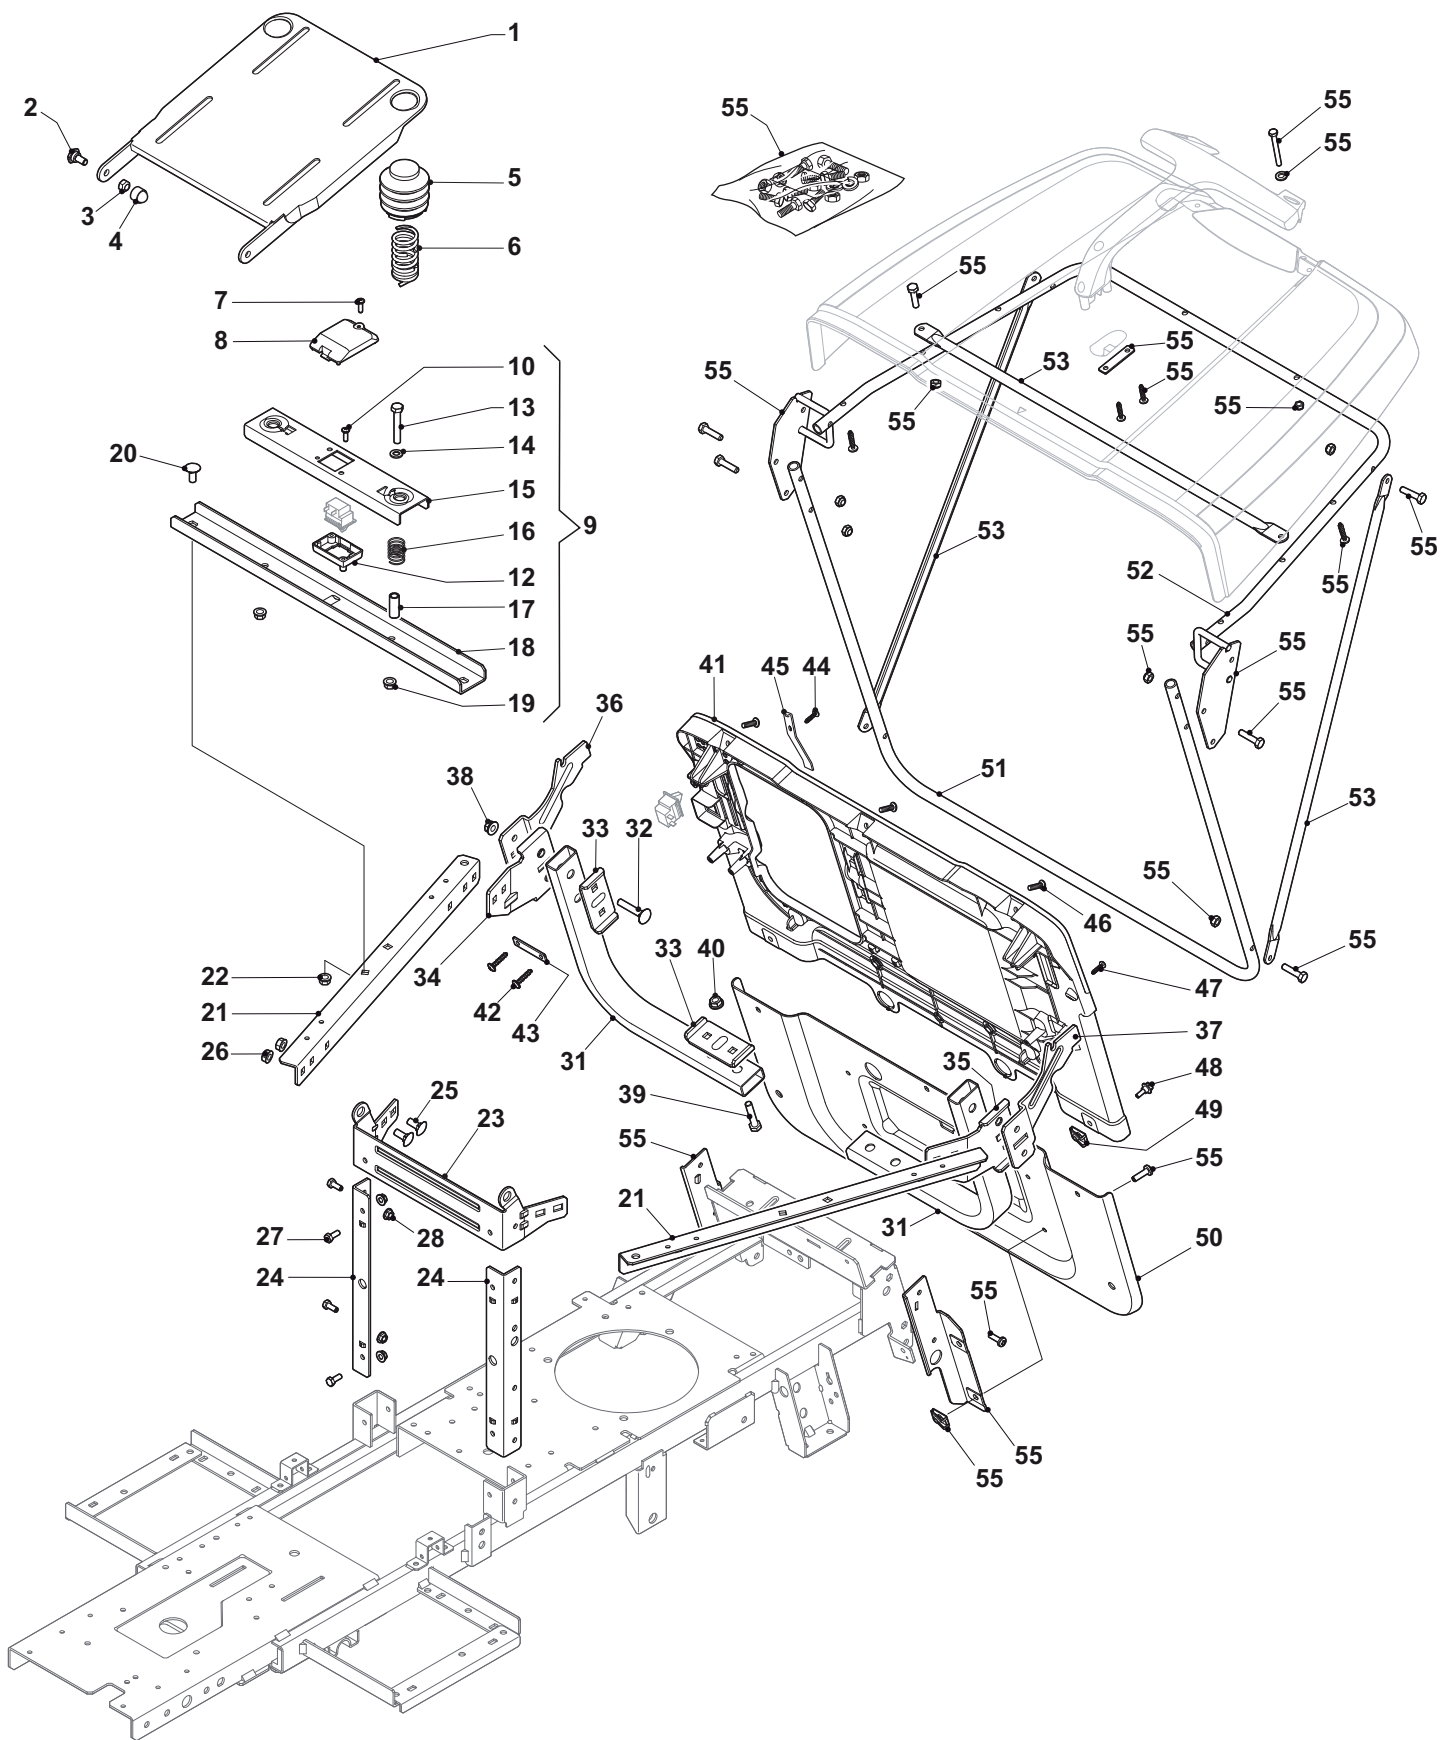

THIS INFORMATION IS NOT INTENDED FOR SALE OR RESALE, AND THIS NOTICE MUST REMAIN ON ALL COPIES.

STIGA®

Body					
Pos Fig	Art nr Part No	Antal Quantity	Description	Benämning	Anmärkning Notes
1	325961220/0	1	Steering Wheel	Ratt	
2	327110487/0	1	Steering Column Cover, Black	Kåpa, Svart	
2	327110519/0	1	Steering Column Cover, Grey ST	Kåpa, Grå STIGA	
3	327110492/0	1	Front Cover, Yellow	Kåpa- främre, Gul	
4	125943010/0	4	Screw	Skruv	
5	327110518/0	1	Rear Cover, Grey STIGA	Kåpa- bakre, Grå STIGA	
6	112728300/0	4	Screw	Skruv	
7	327500501/0	1	Right Footboard	Fotstegsskydd- hö	
8	327500500/0	1	Left Footboard	Fotstegsskydd- vä	
9	112735402/0	14	Screw	Skruv	
10	327110516/0	1	Central Cover, Grey	Kåpa, Grå STIGA	
11	112728300/0	2	Screw	Skruv	
12	327110533/0	1	Right Wheels Cover, Black	Hjulkåpa- hö, Svart	
13	327110534/0	1	Left Wheels Cover, Black	Hjulkåpa- vä, Svart	
14	112727801/0	6	Screw	Skruv	
15	112728300/0	6	Screw	Skruv	
16	327110517/0	1	Frame Cover, Grey	Kåpa, Grå STIGA	
17	112437507/0	10	Rapid Fixing Plate	Låsbleck	
19	125943010/0	6	Screw	Skruv	
21	327110481/0	1	Engine Cover Black	Motoråpa-Svart	
22	327110536/0	1	Cover, Black	Uppsamlarlock- fast, Svart	
22	327110532/0	1	Cover, Green	Uppsamlarlock- fast, Grön	
24	327394004/0	1	Handle, Black	Handtag, Svart	
25	327110535/0	1	Grass-Catcher Cover, Black	Uppsamlarlock- rörligt, Svart	
25	327110531/0	1	Grass-Catcher Cover, Green	Uppsamlarlock- rörligt, Grön	
26	184106074/0	1	Box, Fabric	Uppsamlingsäck	
27	112793101/0	4	Screw	Skruv	
28	112583500/0	4	Grower	Låsbricka	
29	112523060/0	4	Washer	Bricka	
31	325580503/0	1	Steering Plate	Rattkåpa	
40	125722470/0	1	Seat	Sits	