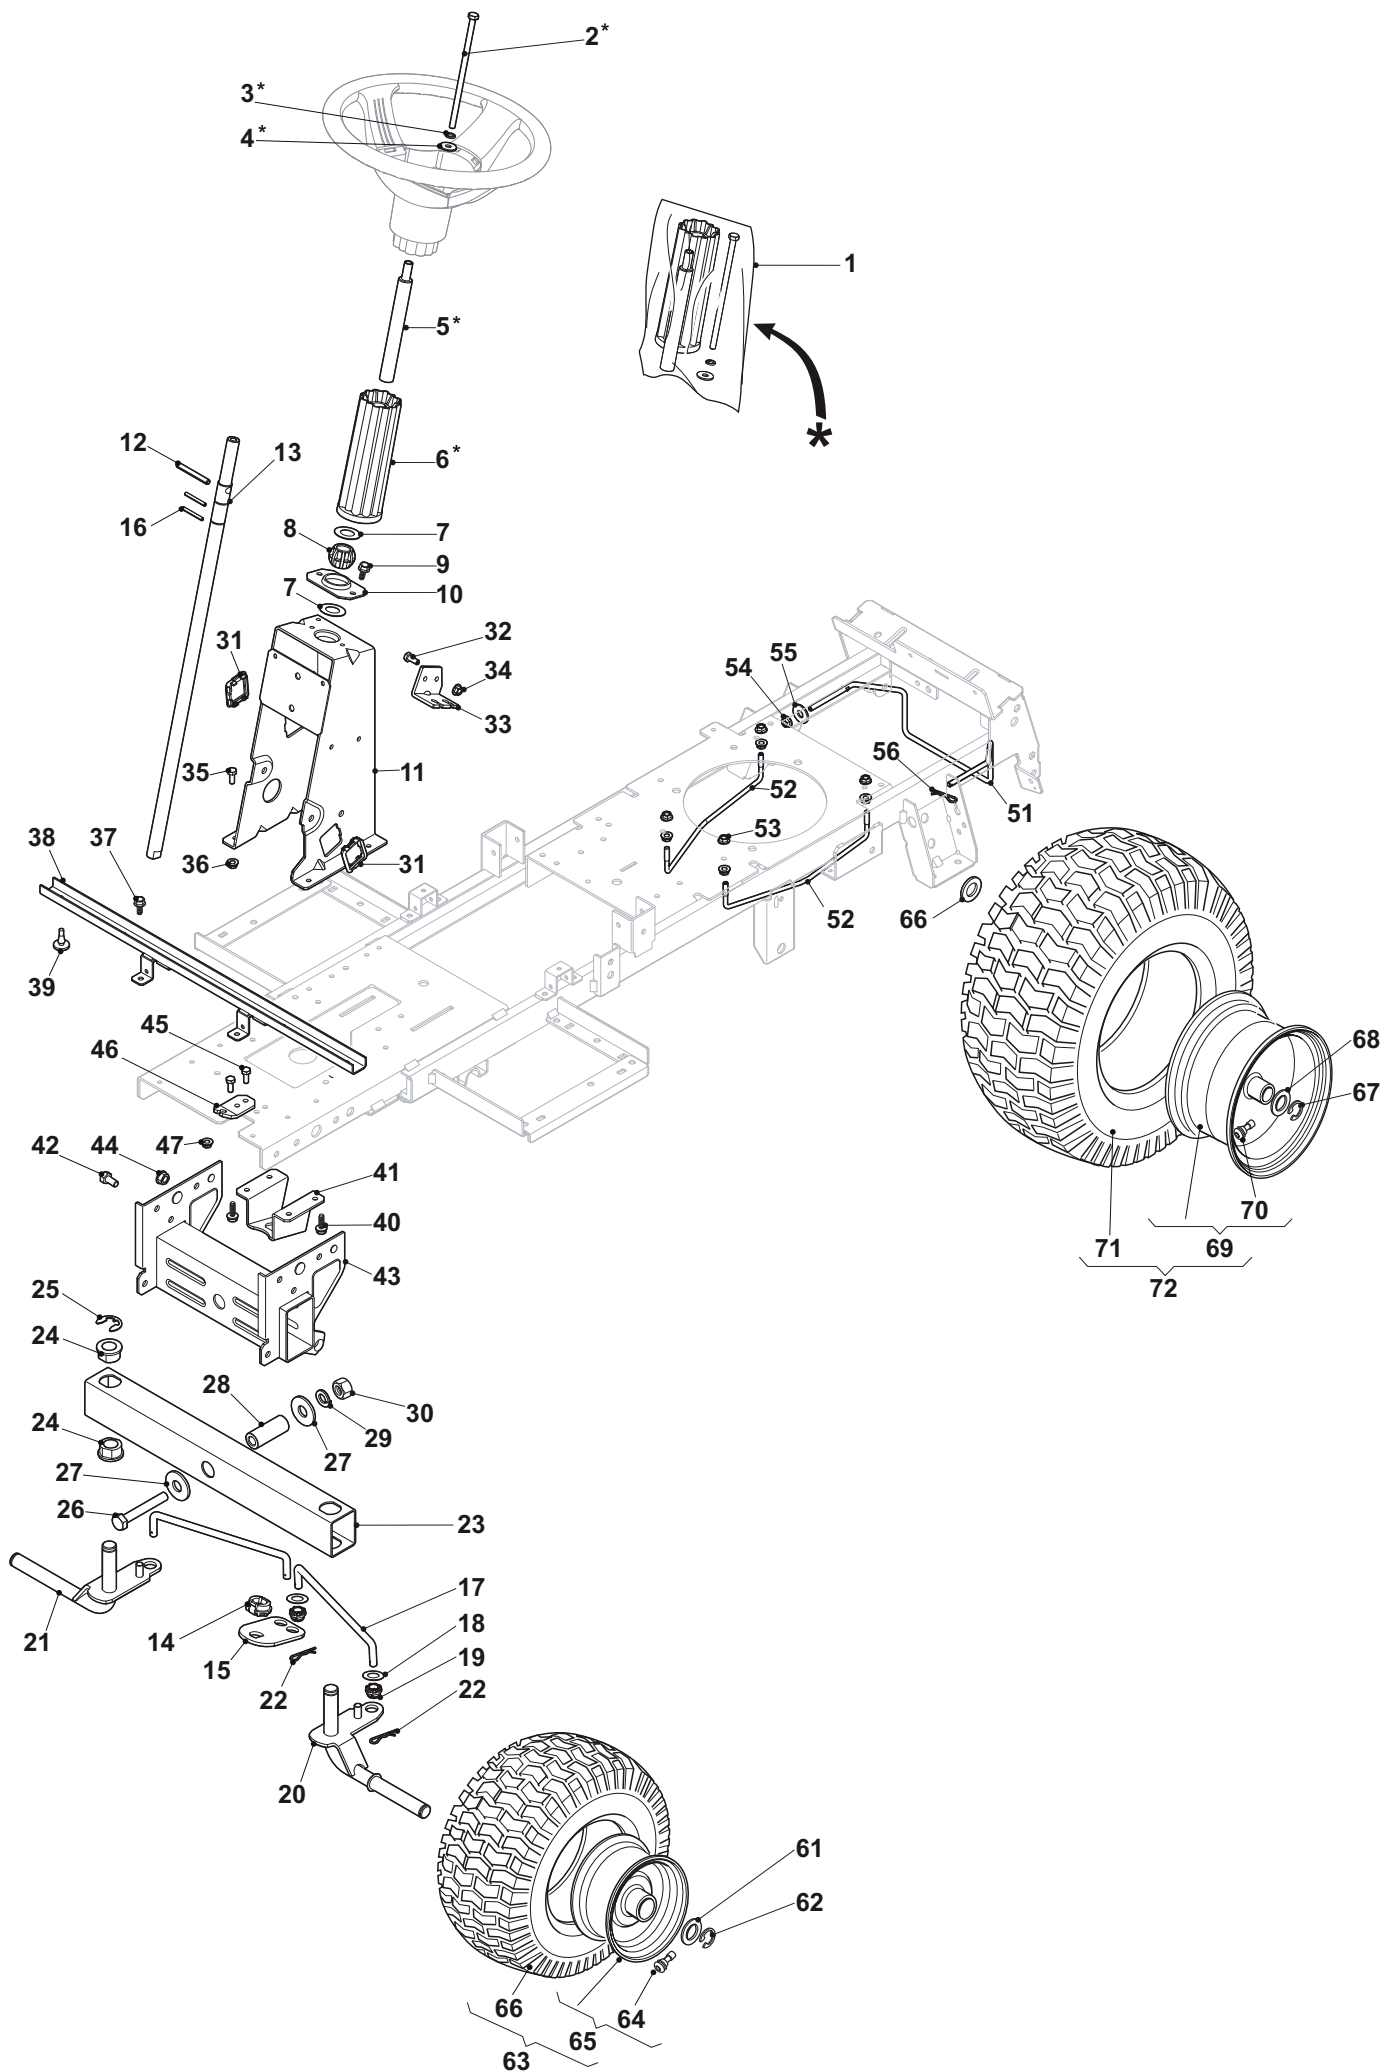

Steering					
Pos Fig	Art nr Part No	Antal Quantity	Description	Benämning	Anmärkning Notes
1	384180219/0	1	Outfit, Screws	Skrubar Klädsel	
2	127840055/0	1	Screw	Skruv	
3	112540260/0	1	Grower	Låsbricka	
4	112523070/0	1	Washer	Bricka	
5	127160060/0	1	Extension column	Förförlängning	
6	325785419/0	1	Steering Wheel Support	Stöd	
7	125670023/0	2	Washer	Bricka	
8	122746617/0	1	Joint	Kulled	
9	112735121/0	2	Screw	Skruv	
10	327787091/0	1	Support	Stöd	
11	384773575/0	1	Front Bracket Support	Klämma- fram	
12	112620300/0	1	Pin	Stift	
13	384520051/0	1	Steering Column	Styrstång	
14	327045073/0	1	Bush	Bussning	
16	112620210/0	2	Elastic Pin	Stift	
17	127034091/0	2	Rod	Parallellstag	
18	112521350/0	4	Washer	Bricka	
19	327045072/0	4	Bush	Bussning	
20	384230411/0	1	Left Stub Axle	Hjulspindel- vä	
21	384230409/0	1	Right Stub Axle	Hjulspindel- hö	
22	124487995/0	4	Cotter Pin	Låsnål	
23	327869061/0	1	Front Wheel Axle	Framaxel	
24	127047019/0	4	Bushing	Bussning	
25	112000970/0	2	Benzing Ring	Låsring	
26	112794950/0	1	Screw	Skruv	
27	112523080/0	2	Washer	Bricka	
28	127160062/0	1	Spacer	Distans	
29	112585100/0	1	Washer	Bricka	
30	112295200/0	1	Nut	Mutter	
31	327580500/0	2	Plate	Platta	
32	112791200/1	2	Screw	Skruv	
33	327772199/0	1	Front Bracket	Klämma- fram	
34	112292102/0	2	Nut	Mutter	
35	112791200/1	4	Screw	Skruv	
36	112292102/0	4	Nut	Mutter	
37	112735122/0	4	Screw	Skruv	
38	384783061/0	1	Footboard Support	Stöd	
39	127275000/0	1	Grommet	Gummiplugg	
40	112735122/0	4	Screw	Skruv	
41	327772165/0	1	Bracket	Klämma	
42	112792611/0	4	Screw	Skruv	
43	384783059/0	1	Support	Stöd	
44	112293201/0	4	Nut	Mutter	
45	112791200/1	2	Screw	Skruv	
46	327772209/0	1	Bracket	Klämma	
47	112292102/0	2	Nut	Mutter	
51	127294009/0	1	Belt Guide	Remstyrning	
52	127294010/0	2	Belt Guide	Remstyrning	
53	112292102/0	8	Nut	Mutter	
54	112154510/0	1	Nut	Mutter	
55	112521330/0	1	Washer	Bricka	
56	124487997/0	1	Cotter Pin	Låsnål	
61	112000970/0	2	Benzing Ring	Låsring	
62	112521390/0	2	Washer	Bricka	
63	384680073/0	2	Front Wheel 11"	Framhjul kpl	Wheels Type B
64	125590000/0	2	Valve	Ventil	
65	184044014/0	2	Rimm 11"	Fälg	Wheels Type B
66	127590067/0	2	Shoe 11"	Däck	Wheels Type B
67	112001010/0	2	Benzing Ring	Låsring	
68	125670005/2	4	Washer	Bricka	
69	184044013/0	2	Rimm	Fälg	
70	125590000/0	2	Valve	Ventil	
71	125590018/0	2	Shoe 13"	Däck	Wheels Type B
72	384680075/0	2	Rear Wheel 13"	Framhjul kpl	Wheels Type B