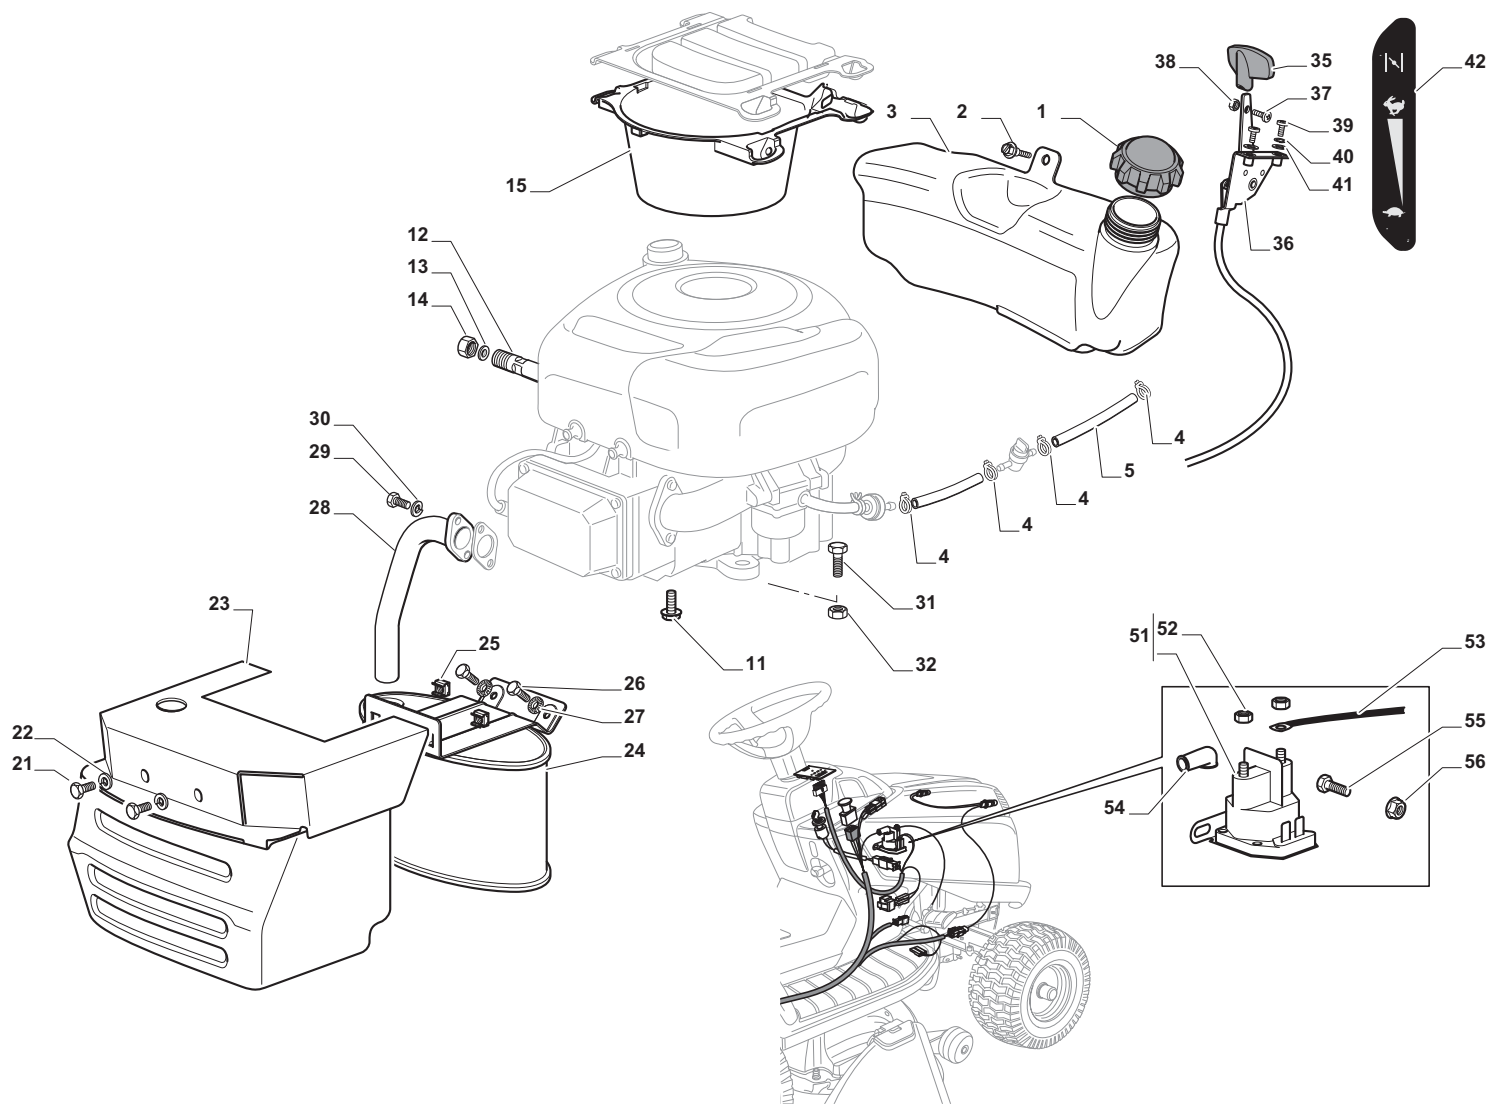

Engine - B&S 12.5 HP

POSITION	CODE	Q.TY	DESCRIPTION	NOTES
1	25795001/1	1	Cap	
2	125943010/0	4	Screw	
3	325735126/0	1	Tank	
4	18375051/1	4	Fair Led	
5	25869057/0	1	Connecting Tube (1000 Mm)	
11	112735108/1	3	Screw	
12	25598050/0	1	Oil Discharge Extension	
13	18401001/1	1	Oil Seal	
14	18737849/0	1	Oil Cap	
15	325108044/1	1	Conveyor	
21	12792611/0	2	Screw	
22	12540260/0	2	Washer	
23	382598047/0	1	Muffler Protection	
24	182750010/0	1	Muffler	
25	12360425/0	2	Nut (Mech.)	
26	12792611/0	2	Screw	
27	12540260/0	2	Washer	
28	18738224/0	1	Exhaust Tube	
29	12737450/0	2	Screw	
30	12540260/0	2	Washer	
31	12691115/0	1	Screw	
32	12154210/0	1	Nut	
35	325394531/0	1	Knob	
36	182000216/0	1	Accelerator	
37	112726389/0	1	Screw	
38	12290800/0	1	Nut	
39	112726389/0	2	Screw	
40	12540020/0	2	Washer	
41	12521310/0	2	Washer	
42	114363697/0	1	Label	
51	18736111/0	1	Starter Relay	
52	12360352/0	2	Nut	
53	25065002/0	1	Cable	
54	18564864/1	1	Protection	
55	12790781/0	1	Screw	
56	12154510/0	2	Nut