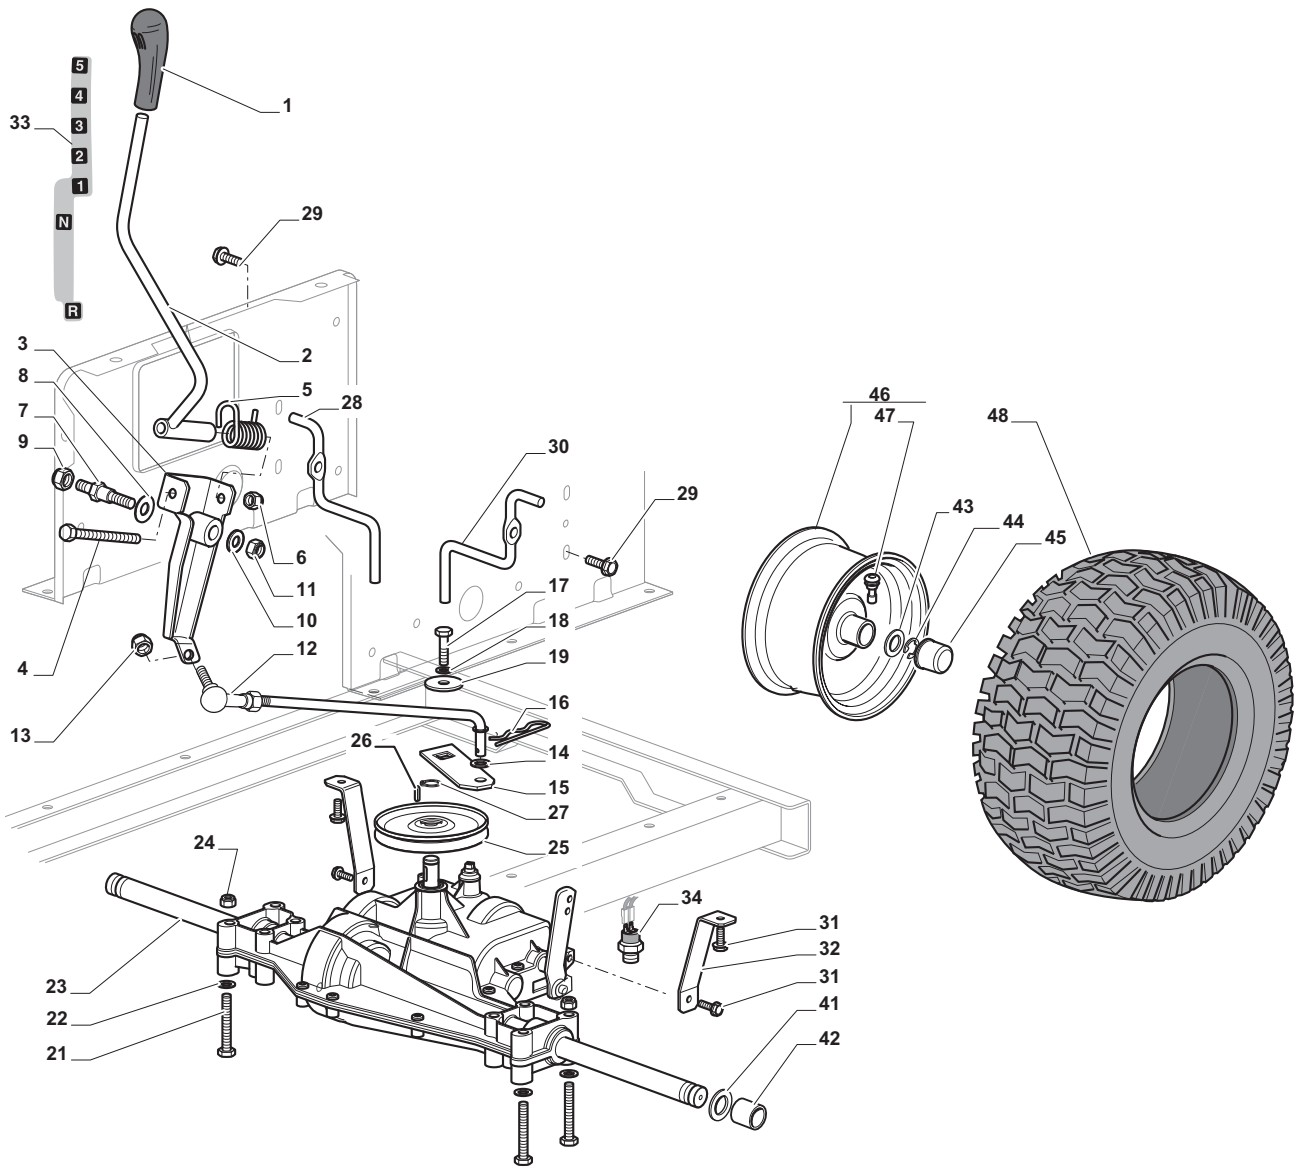

Transmission				
POSITION	CODE	Q.TY	DESCRIPTION	NOTES
1	325394532/0	1	Knob	
2	382318233/0	1	Lever	
3	382774259/0	1	Clamp	
4	12692050/0	1	Screw	
5	25430226/0	1	Spring	
6	12155000/0	1	Nut	
7	25510035/0	1	Pin	
8	22672151/0	1	Washer	
9	12293201/0	1	Nut	
10	12523060/0	1	Washer	
11	12155010/0	1	Nut	
12	382000567/0	1	Rod	
13	12154210/0	1	Nut	
14	12521340/0	1	Washer	
15	325318235/0	1	Lever	
16	12141418/0	1	Cotter Pin	
17	12735520/0	1	Screw	
18	12540040/0	1	Washer	
19	22680009/0	1	Washer	
21	12691600/0	4	Screw	
22	12521350/0	4	Washer	
23	18400912/0	1	Rear Axle (Dana 4360-211)	
24	12155000/0	4	Nut	
25	82601509/0	1	Pulley	
26	12139430/0	1	Key	
27	12608950/0	1	Snap Ring	
28	125270329/0	1	Belt Guide	
29	12735599/0	2	Screw	
30	125270330/0	1	Belt Guide	
31	125943009/0	4	Screw	
32	325785315/0	2	Support	
33	114363451/0	1	Label	
34	19410610/0	1	Gearbox Switch	
41	25670005/1	2	Washer	
42	125160055/0	2	Spacer	
43	25670005/1	6	Washer	
44	12001010/0	2	Snap Ring	
45	322110233/0	2	Hub Cover	
46	382000597/0	2	Rimm	
47	25950000/0	2	Valve	
48	125590015/0	2	Shoe