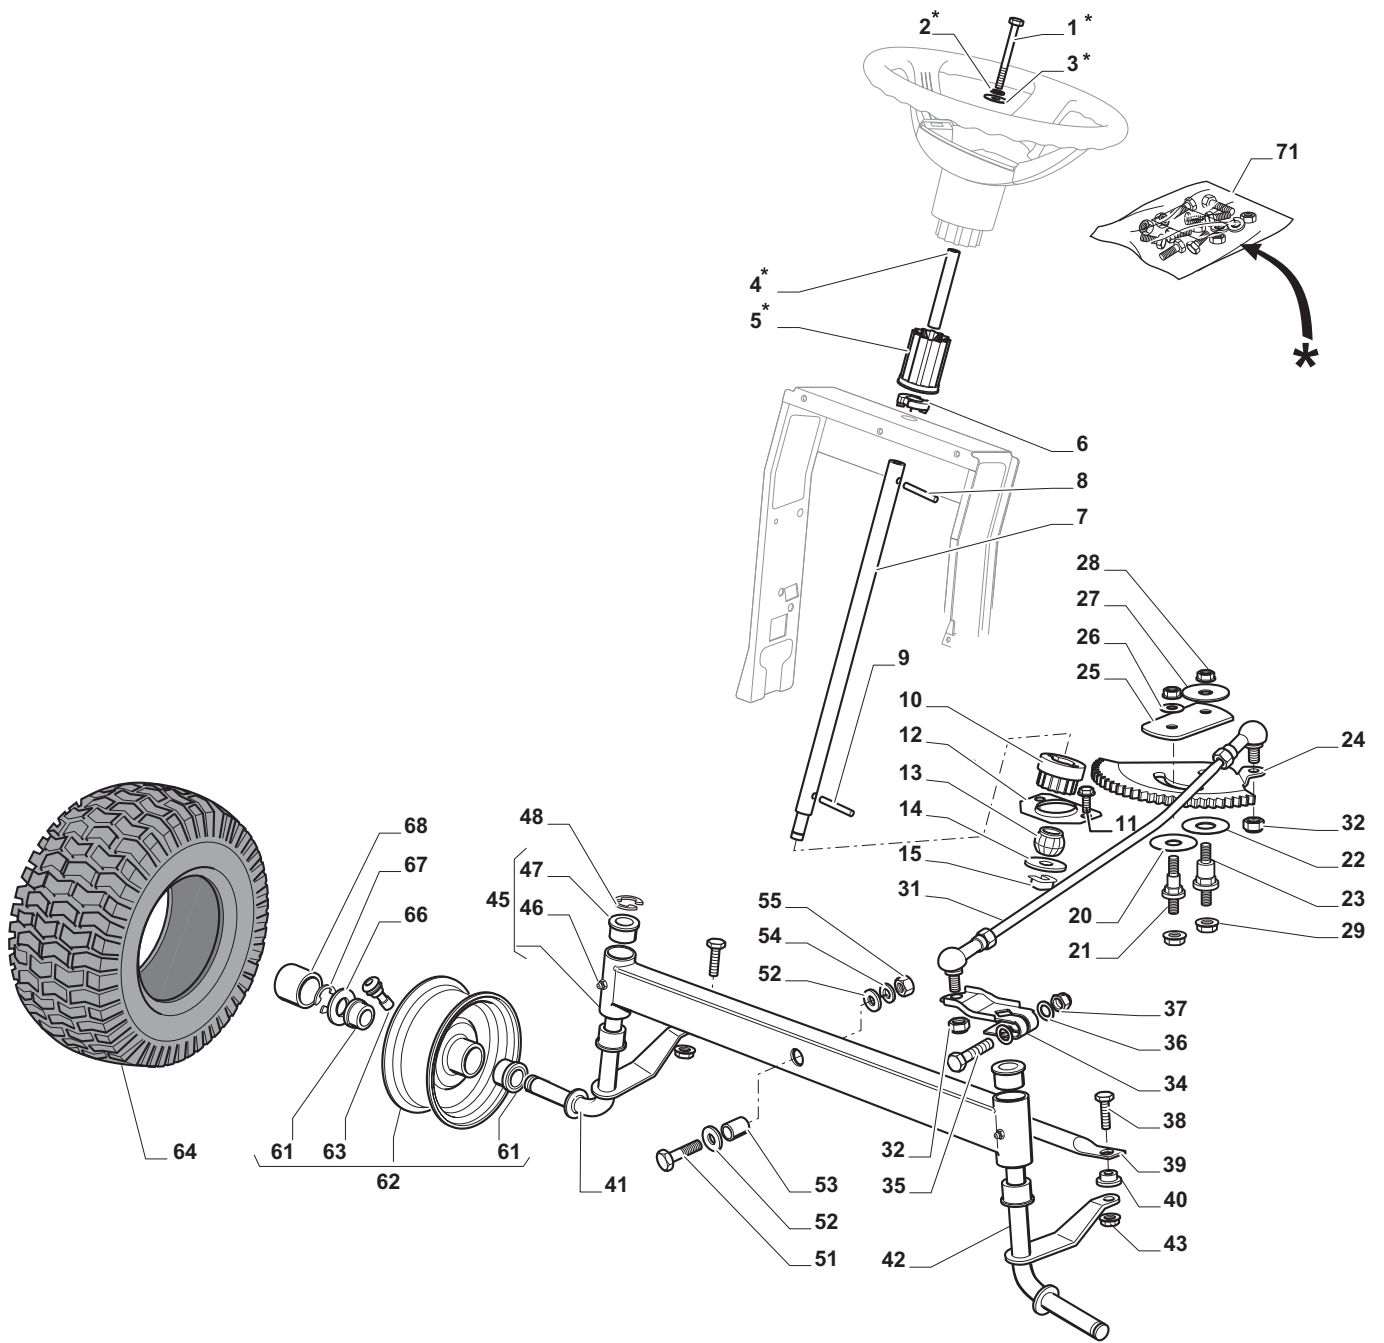

THIS INFORMATION IS NOT INTENDED FOR SALE OR RESALE, AND THIS NOTICE MUST REMAIN ON ALL COPIES.

Chassis				
POSITION	CODE	Q.TY	DESCRIPTION	NOTES
1	24487998/0	1	Cotter Pin	
2	25510079/0	2	Pin	
3	12154210/0	2	Nut	
4	12735599/0	2	Screw	
5	325547225/0	1	Right Plate	
6	325547227/0	1	Left Plate	
11	382785169/1	1	Steering Column Support	
12	125943009/0	4	Screw	
13	325785331/1	1	Right Seat Support	
14	325785333/1	1	Left Seat Support	
15	125943009/0	6	Screw	
16	382785179/0	1	Footboard Support	
17	125943009/0	2	Screw	
18	125943009/0	2	Screw	
20	325500041/1	1	Right Footboard	
21	325500043/1	1	Left Footboard	
22	12735599/0	2	Screw	
25	12293201/0	2	Nut	
26	325820109/1	1	Seat Support	
27	125160048/0	2	Spacer	
28	125430263/0	2	Spring	
29	325060038/0	1	Cam	
30	325820105/1	1	Support	
31	125430264/0	2	Spring	
32	12521350/0	2	Washer	
33	12691400/0	2	Screw	
34	325122002/0	2	Hood	
35	382547061/0	1	Plate	
36	22524970/2	2	Pin	
37	382820151/0	1	Seat Support	
38	12155010/0	2	Nut	
39	118203854/0	2	Protection	
40	125943009/0	4	Screw	

Body				
POSITION	CODE	Q.TY	DESCRIPTION	NOTES
1	382076955/0	1	Engine Hood Yellow	
2	325410887/0	1	Right Grill	
3	325410888/0	1	Left Grill	
4	325785317/0	1	Engine Hood Support	
5	12735403/0	4	Screw	
6	325263302/1	1	Air Intake Grill	
7	112728692/0	4	Screw	
11	325785298/0	1	Dashboard Support	
12	125943010/0	4	Screw	
13	325270325/0	2	Guide	
14	12735599/0	2	Screw	
15	112735406/0	3	Screw	
16	12523040/0	3	Washer	
17	325120202/1	1	Dashboard	
18	125943010/0	2	Screw	
19	325260003/0	2	Grommet	
21	325120203/0	1	Cover	
25	325110396/1	1	Cover, Yellow	
26	125943010/0	1	Screw	
33	112735406/0	4	Screw	
34	325110399/0	1	Wheels Cover, Yellow	
35	112437506/0	1	Plate	
36	125943010/0	2	Screw	
37	112735406/0	2	Screw	
38	12523040/0	2	Washer	
39	325547208/1	1	Plate	
40	125943010/0	2	Screw	
42	325110384/0	1	Right Footboardcover	
43	325110385/0	1	Left Footboard Cover	
55	325207191/0	1	Plate	