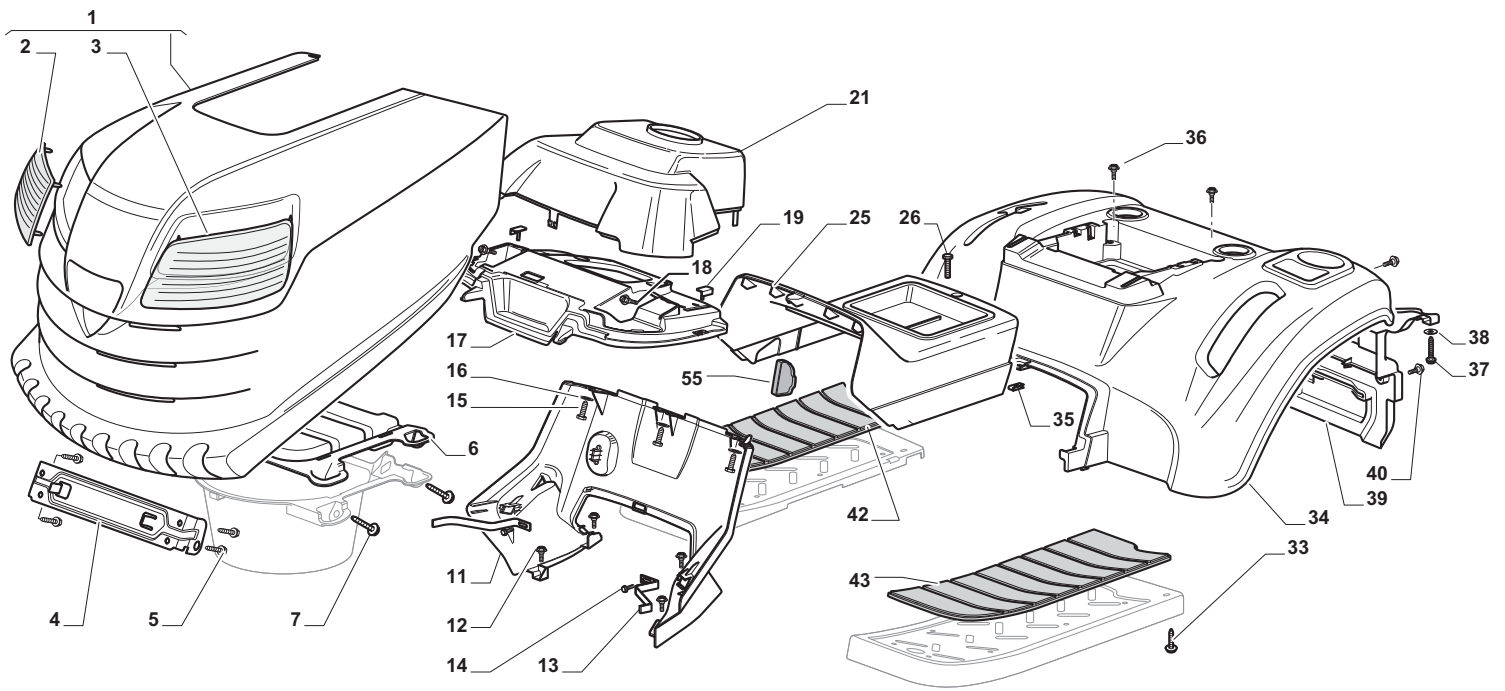

Body				
POSITION	CODE	Q.TY	DESCRIPTION	NOTES
1	382076955/0	1	Engine Hood Yellow	
2	325410887/0	1	Right Grill	
3	325410888/0	1	Left Grill	
4	325785317/0	1	Engine Hood Support	
5	12735403/0	4	Screw	
6	325263302/1	1	Air Intake Grill	
7	112728692/0	4	Screw	
11	325785298/0	1	Dashboard Support	
12	125943010/0	4	Screw	
13	325270325/0	2	Guide	
14	12735599/0	2	Screw	
15	112735406/0	3	Screw	
16	12523040/0	3	Washer	
17	325120202/1	1	Dashboard	
18	125943010/0	2	Screw	
19	325260003/0	2	Grommet	
21	325120203/0	1	Cover	
25	325110396/1	1	Cover, Yellow	
26	125943010/0	1	Screw	
33	112735406/0	4	Screw	
34	325110399/0	1	Wheels Cover, Yellow	
35	112437506/0	1	Plate	
36	125943010/0	2	Screw	
37	112735406/0	2	Screw	
38	12523040/0	2	Washer	
39	325547208/1	1	Plate	
40	125943010/0	2	Screw	
42	325110384/0	1	Right Footboardcover	
43	325110385/0	1	Left Footboard Cover	
55	325207191/0	1	Plate	