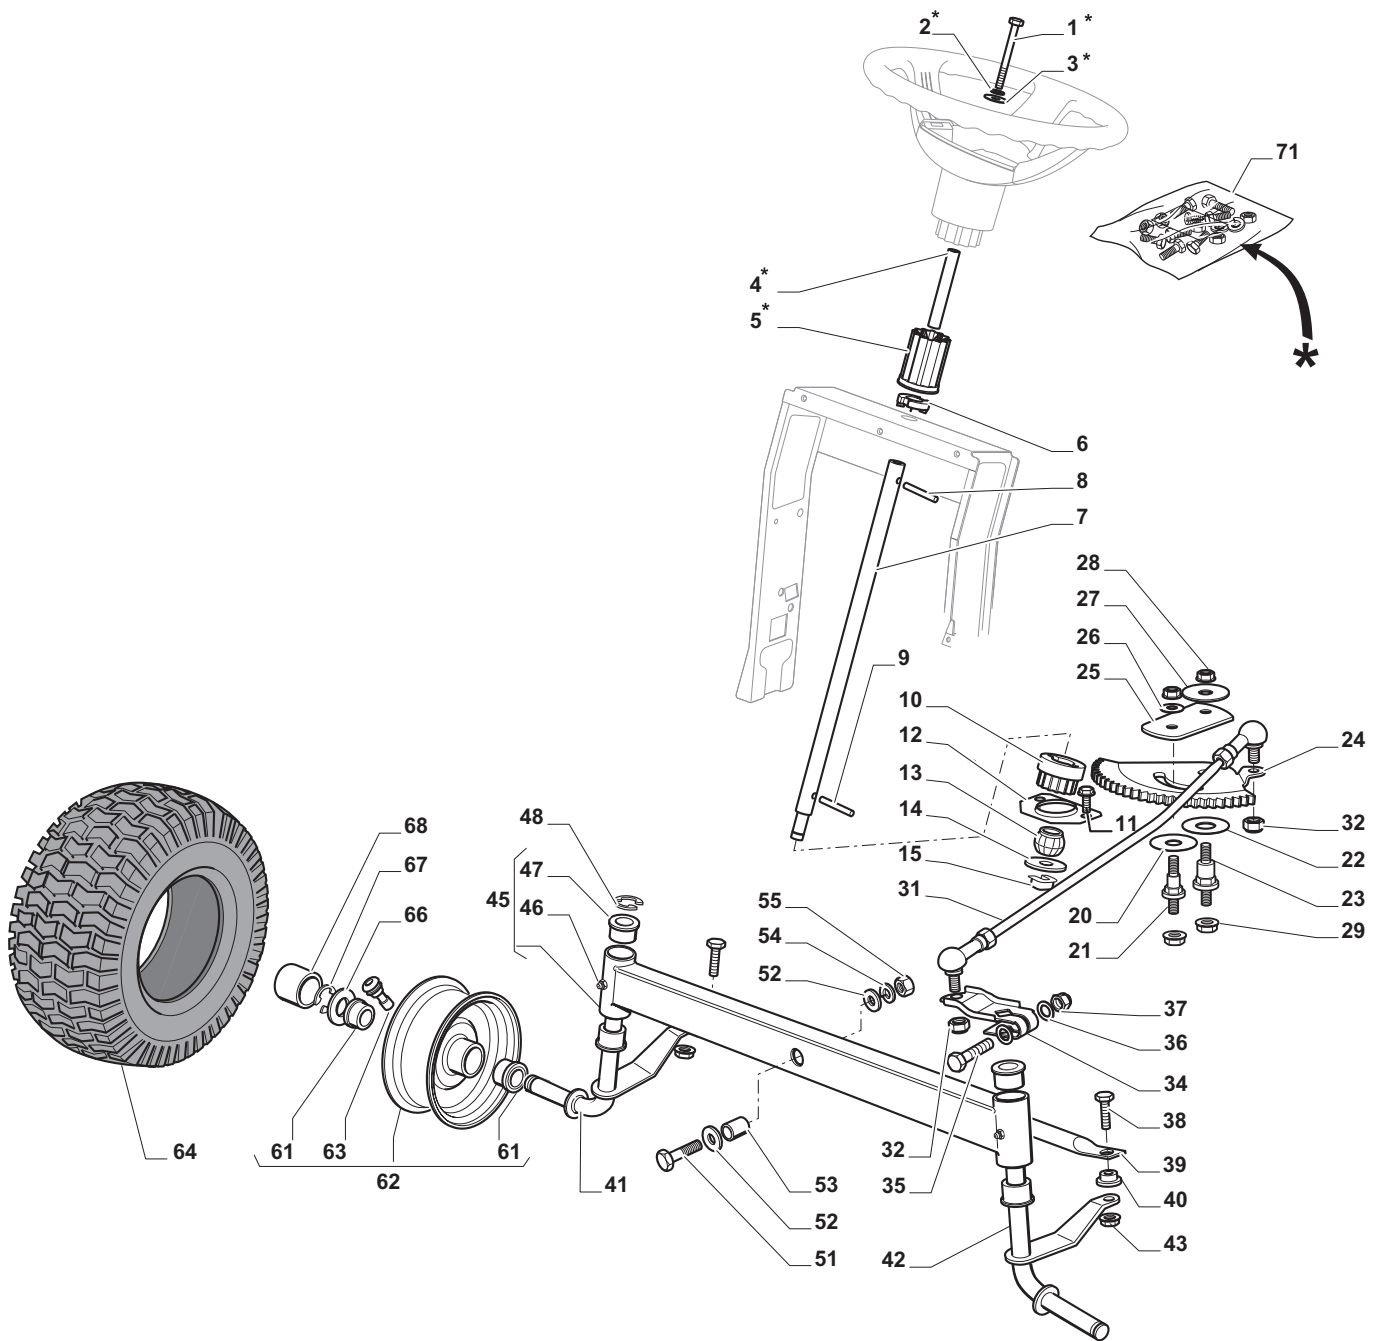

THIS INFORMATION IS NOT INTENDED FOR SALE OR RESALE, AND THIS NOTICE MUST REMAIN ON ALL COPIES.

STIGA®

Chassis				
POSITION	CODE	Q.TY	DESCRIPTION	NOTES
1	24487998/0	1	Cotter Pin	
2	25510079/0	2	Pin	
3	12154210/0	2	Nut	
4	12735599/0	2	Screw	
5	325547225/0	1	Right Plate	
6	325547227/0	1	Left Plate	
11	382785169/1	1	Steering Column Support	
12	125943009/0	4	Screw	
13	325785331/1	1	Right Seat Support	
14	325785333/1	1	Left Seat Support	
15	125943009/0	6	Screw	
16	382785179/0	1	Footboard Support	
17	125943009/0	2	Screw	
18	125943009/0	2	Screw	
20	325500041/1	1	Right Footboard	
21	325500043/1	1	Left Footboard	
22	12735599/0	2	Screw	
25	12293201/0	2	Nut	
26	325820109/1	1	Seat Support	
27	125160048/0	2	Spacer	
28	125430263/0	2	Spring	
29	325060038/0	1	Cam	
30	325820105/1	1	Support	
31	125430264/0	2	Spring	
32	12521350/0	2	Washer	
33	12691400/0	2	Screw	
34	325122002/0	2	Hood	
35	382547061/0	1	Plate	
36	22524970/2	2	Pin	
37	382820151/0	1	Seat Support	
38	12155010/0	2	Nut	
39	118203854/0	2	Protection	
40	125943009/0	4	Screw	

Body				
POSITION	CODE	Q.TY	DESCRIPTION	NOTES
1	325076914/0	1	Hood, Front,Grey	
2	325410903/0	1	Right Grill	
3	325410904/0	1	Left Grill	
4	325785365/0	1	Engine Hood Support	
5	12735403/0	4	Screw	
6	325263302/1	1	Air Intake Grill	
7	112728692/0	4	Screw	
8	325076913/0	1	Engine Hood Black	
11	325785298/0	1	Dashboard Support	
12	125943010/0	4	Screw	
13	325270325/0	2	Guide	
14	12735599/0	2	Screw	
15	112735406/0	3	Screw	
16	12523040/0	3	Washer	
17	325120202/1	1	Dashboard	
18	125943010/0	2	Screw	
19	325260003/0	2	Grommet	
21	325120203/0	1	Cover	
25	325110397/1	1	Cover, Black	
26	125943010/0	1	Screw	
33	112735406/0	4	Screw	
34	325110400/0	1	Wheels Cover Black	
35	112437506/0	1	Plate	
36	125943010/0	2	Screw	
37	112735406/0	2	Screw	
38	12523040/0	2	Washer	
39	325547208/1	1	Plate	
40	125943010/0	2	Screw	
42	325110384/0	1	Right Footboardcover	
43	325110385/0	1	Left Footboard Cover	
56	325207190/0	1	Cover	
57	12523050/0	4	Washer	
58	12735403/0	2	Screw	