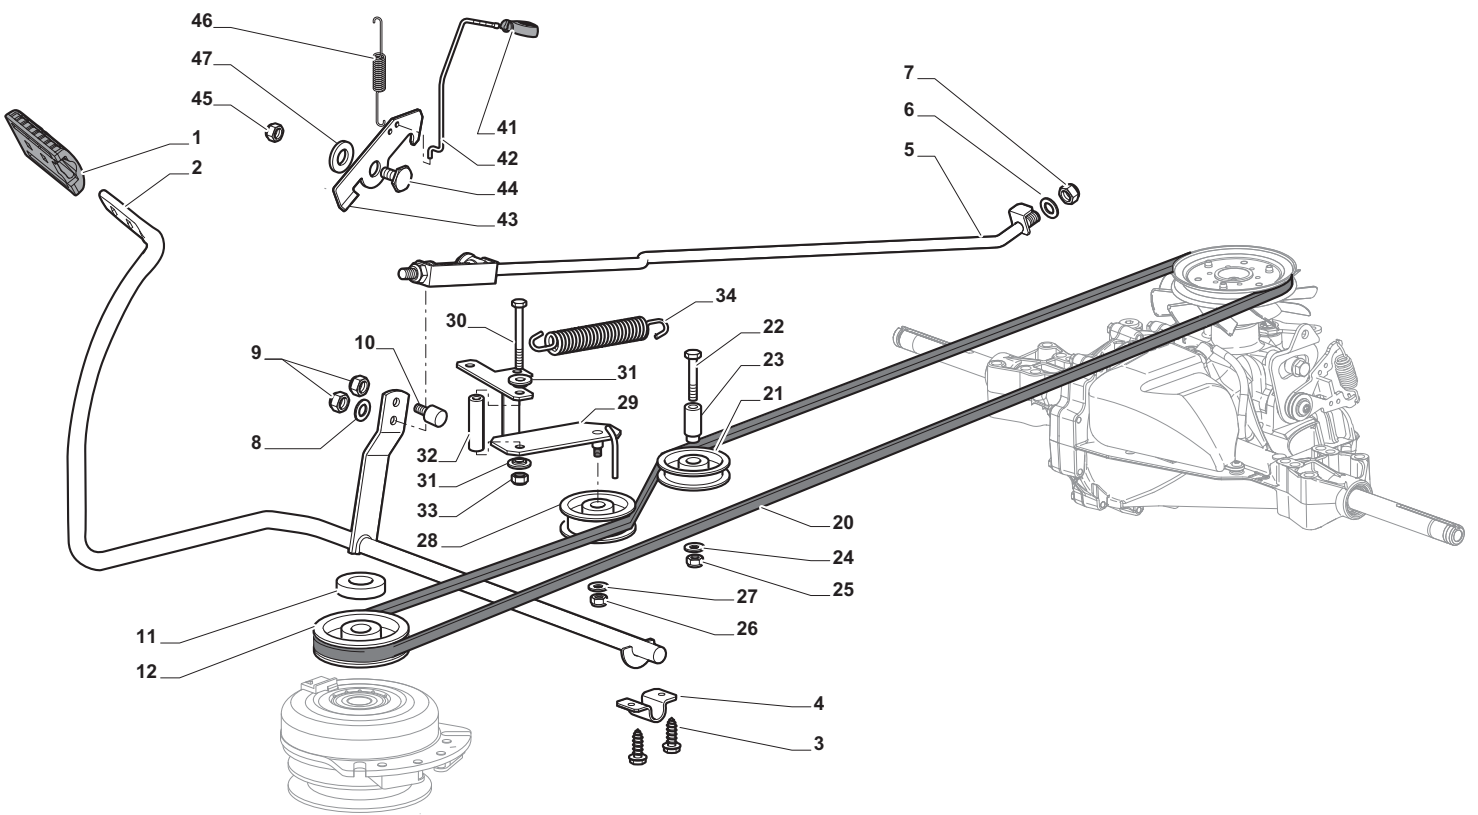

Brake And Gearbox Controls

POSITION	CODE	Q.TY	DESCRIPTION	NOTES
1	325110409/0	1	Clamp Cover	
2	382000575/0	1	Pedal	
3	12735599/0	4	Screw	
4	325547231/0	2	Plate	
5	382000576/0	1	Rod	
6	12521360/0	1	Washer	
7	12156602/0	1	Nut	
8	25670011/0	1	Washer	
9	12155000/0	2	Nut	
10	125510116/0	1	Pin	
11	25160021/0	1	Spacer	
12	125601577/0	1	Pulley	
20	135062003/0	1	Belt	
21	25601555/0	1	Pulley	
22	12691400/0	1	Screw	
23	125160051/0	1	Spacer	
24	12523060/0	1	Washer	
25	12155000/0	1	Nut	
26	12155000/0	1	Nut	
27	12523060/0	1	Washer	
28	25601554/0	1	Pulley	
29	382318245/0	1	Lever	
30	12691600/0	1	Screw	
31	25038002/1	2	Bush	
32	25160027/0	1	Spacer	
33	12155000/0	1	Nut	
34	125430262/0	1	Spring	
41	325394534/0	1	Knob	
42	125033083/0	1	Rod	
43	325253011/1	1	Hook	
44	22524970/2	1	Pin	
45	12155000/0	1	Nut	
46	25430213/0	1	Spring	
47	12523060/0	1	Washer