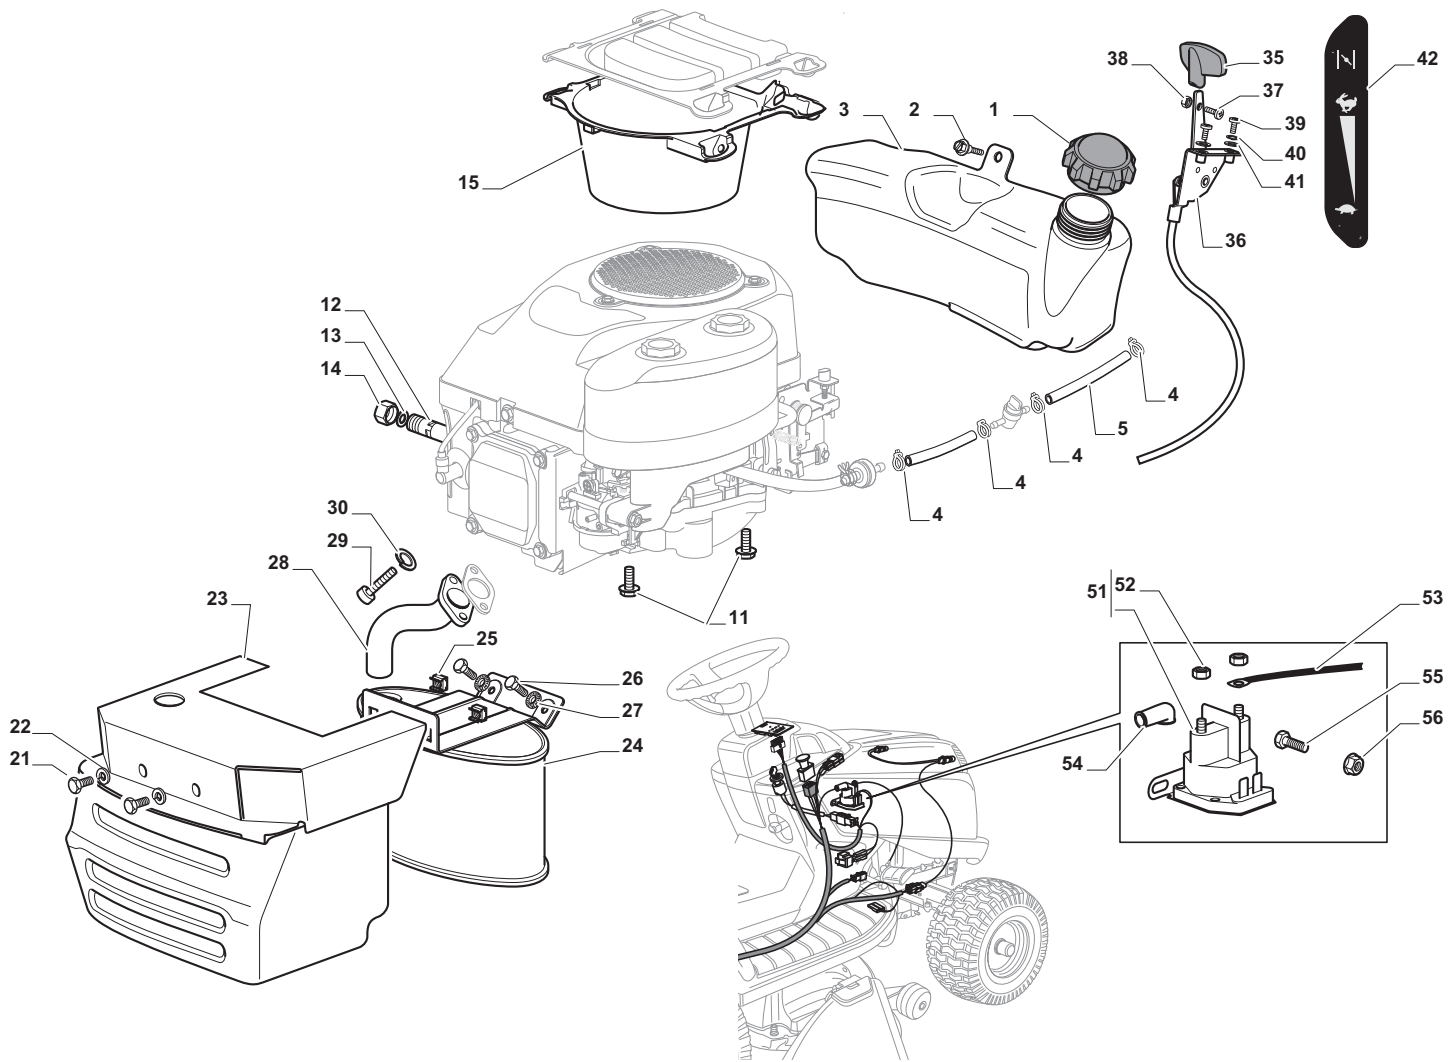

Engine - GGP				
POSITION	CODE	Q.TY	DESCRIPTION	NOTES
1	25795001/1	1	Cap	
2	125943006/0	4	Screw	
3	325735126/0	1	Tank	
4	18375051/1	4	Fair Led	
5	25869057/0	1	Connecting Tube (1000 Mm)	
11	112735108/1	4	Screw	
12	27598060/0	1	Oil Discharge Extension	
13	18401001/1	1	Oil Seal	
14	18737849/0	1	Oil Cap	
15	325108044/1	1	Conveyor	
21	12792611/0	2	Screw	
22	12540260/0	2	Washer	
23	382598045/0	1	Muffler Protection	
24	182750010/0	1	Muffler	
25	12360425/0	2	Nut	
26	12792611/0	2	Screw	
27	12540260/0	2	Washer	
28	118738231/1	1	Exhaust Tube	
29	12737450/0	2	Screw	
30	12540260/0	2	Washer	
35	325394531/0	1	Knob	
36	182000215/0	1	Accelerator	
37	112726389/0	1	Screw	
38	12290800/0	1	Nut	
39	112726389/0	2	Screw	
40	12540020/0	2	Washer	
41	12521310/0	2	Washer	
42	114363697/0	1	Label	
51	18736111/0	1	Starter Relay	
52	12360352/0	2	Nut	
53	25065002/0	1	Cable	
54	18564864/1	1	Protection	
55	12790781/0	1	Screw	
56	12154510/0	2	Nut