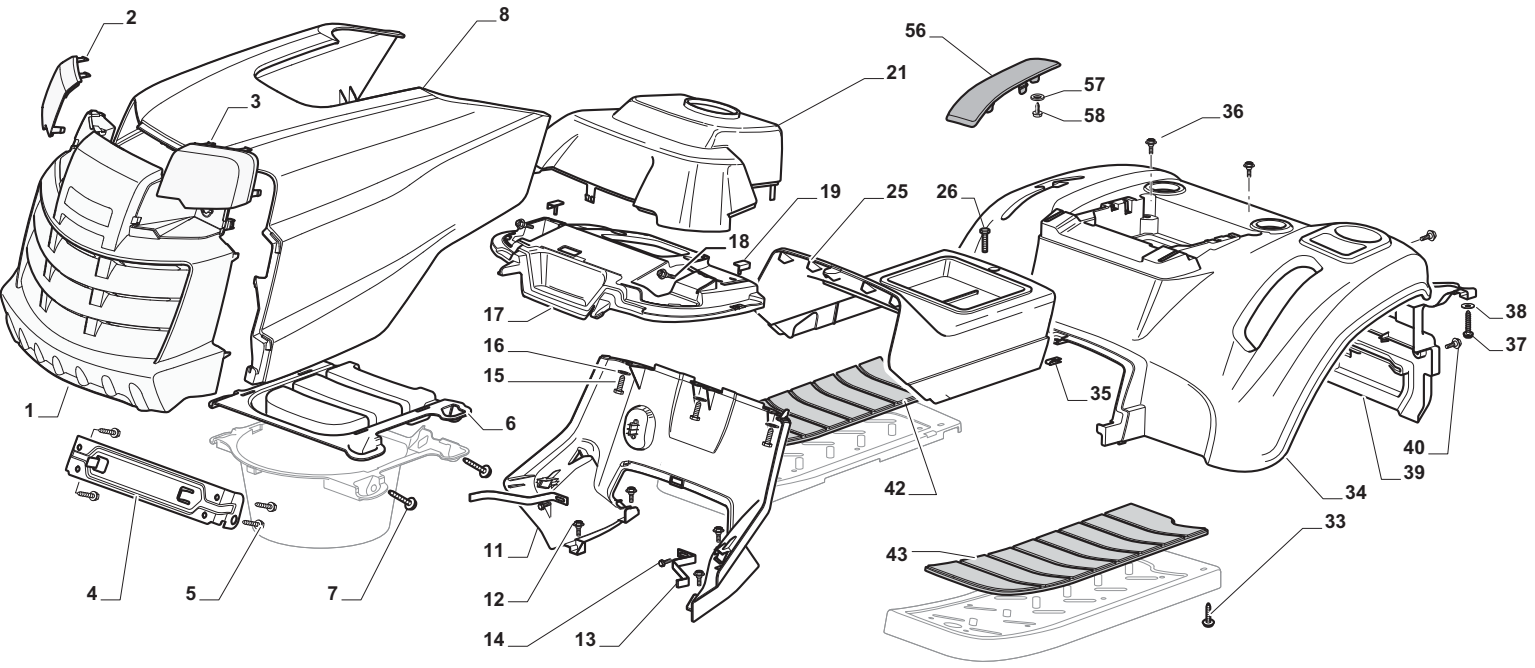

THIS INFORMATION IS NOT INTENDED FOR SALE OR RESALE, AND THIS NOTICE MUST REMAIN ON ALL COPIES.

STIGA®

Chassis				
POSITION	CODE	Q.TY	DESCRIPTION	NOTES
1	24487998/0	1	Cotter Pin	
2	25510079/0	2	Pin	
3	12154210/0	2	Nut	
4	12735599/0	2	Screw	
5	325547225/0	1	Right Plate	
6	325547227/0	1	Left Plate	
11	382785169/1	1	Steering Column Support	
12	125943009/0	4	Screw	
13	325785331/1	1	Right Seat Support	
14	325785333/1	1	Left Seat Support	
15	125943009/0	6	Screw	
16	382785179/0	1	Footboard Support	
17	125943009/0	2	Screw	
18	125943009/0	2	Screw	
20	325500041/1	1	Right Footboard	
21	325500043/1	1	Left Footboard	
22	12735599/0	2	Screw	
25	12293201/0	2	Nut	
26	325820109/1	1	Seat Support	
27	125160048/0	2	Spacer	
28	125430263/0	2	Spring	
29	325060038/0	1	Cam	
30	325820105/1	1	Support	
31	125430264/0	2	Spring	
32	12521350/0	2	Washer	
33	12691400/0	2	Screw	
34	325122002/0	2	Hood	
35	382547061/0	1	Plate	
36	22524970/2	2	Pin	
37	382820151/0	1	Seat Support	
38	12155010/0	2	Nut	
39	118203854/0	2	Protection	
40	125943009/0	4	Screw	

Body				
POSITION	CODE	Q.TY	DESCRIPTION	NOTES
1	325076914/0	1	Hood, Front,Grey	
2	325410903/0	1	Right Grill	
3	325410904/0	1	Left Grill	
4	325785365/0	1	Engine Hood Support	
5	12735403/0	4	Screw	
6	325263302/1	1	Air Intake Grill	
7	112728692/0	4	Screw	
8	325076913/0	1	Engine Hood Black	
11	325785298/0	1	Dashboard Support	
12	125943010/0	4	Screw	
13	325270325/0	2	Guide	
14	12735599/0	2	Screw	
15	112735406/0	3	Screw	
16	12523040/0	3	Washer	
17	325120202/1	1	Dashboard	
18	125943010/0	2	Screw	
19	325260003/0	2	Grommet	
21	325120203/0	1	Cover	
25	325110397/1	1	Cover, Black	
26	125943010/0	1	Screw	
33	112735406/0	4	Screw	
34	325110400/0	1	Wheels Cover Black	
35	112437506/0	1	Plate	
36	125943010/0	2	Screw	
37	112735406/0	2	Screw	
38	12523040/0	2	Washer	
39	325547208/1	1	Plate	
40	125943010/0	2	Screw	
42	325110384/0	1	Right Footboardcover	
43	325110385/0	1	Left Footboard Cover	
56	325207190/0	1	Cover	
57	12523050/0	4	Washer	
58	12735403/0	2	Screw	