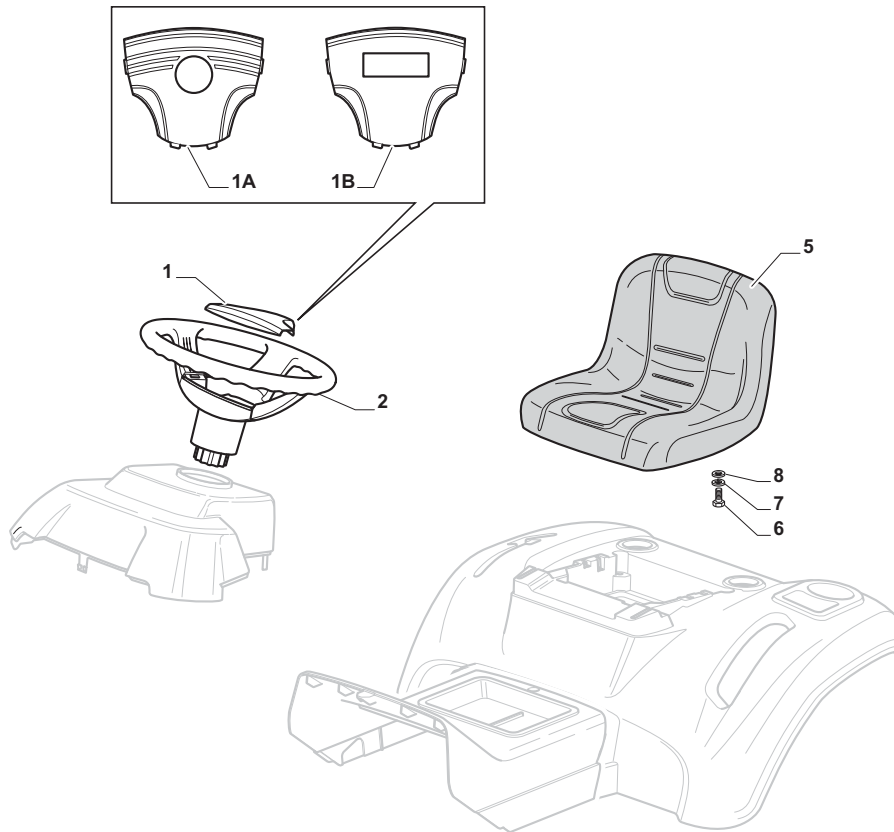

Seat & Steering Wheel				
POSITION	CODE	Q.TY	DESCRIPTION	NOTES
1A	325580503/0	1	Steering Plate	
1B	325580504/0	1	Steering Plate	
2	325961219/0	1	Steering Wheel	
5	125722472/0	1	Seat	
6	12792611/0	4	Screw	
7	12540260/0	4	Washer	
8	12523060/0	4	Washer