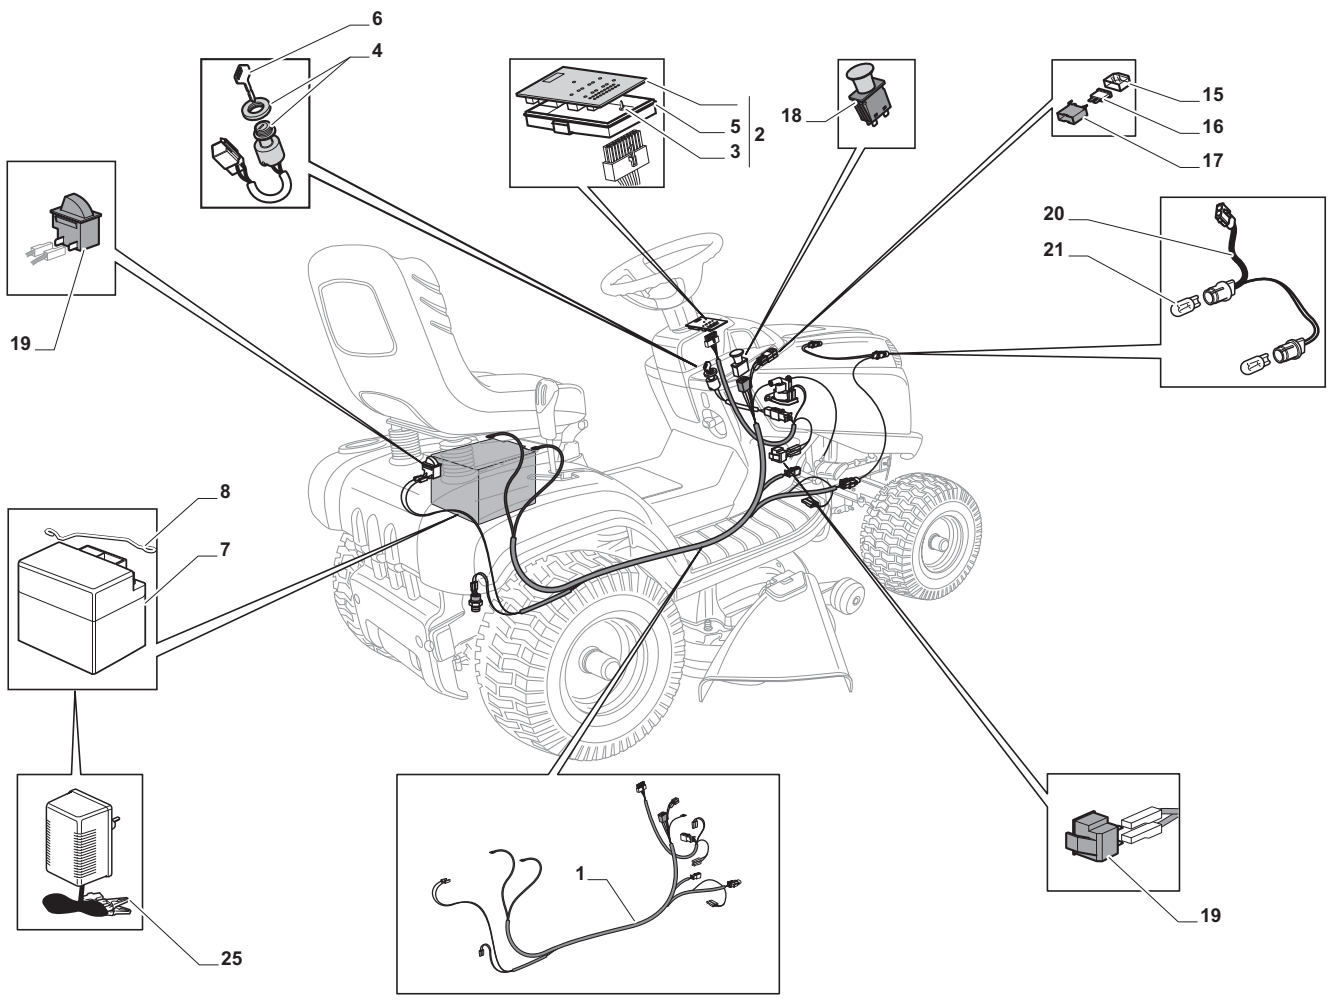

Electrical Parts				
POSITION	CODE	Q.TY	DESCRIPTION	NOTES
1	182040150/0	1	Cables Ass.Y	
1	182040157/0	1	Cables Ass.Y (Honda)	
2	125722433/0	1	Electronic Card (GGP)	
2	382722429/0	1	Electronic Card (B&S - Honda)	
3	12735101/0	1	Screw	
4	118450075/0	1	Starting Switch	
5	325600080/0	1	Card Protection	
6	118210023/0	1	Starting Key	
7	18120002/1	1	Battery	
8	125430265/0	1	Spring	
15	33215000/0	2	Cover	
16	33340040/0	1	Fuse 10A	
16	33340036/0	1	Fuse 25 A	
17	33500007/0	2	Fuse Carrier	
18	118450074/0	1	Clutch Switch	
19	119410613/0	2	Micro	
20	82040073/0	1	Cable	
21	18459100/0	2	Farilamp For Lights	
25	182180090/0	1	Battery Charger	
25	182180091/0	1	Battery Charger (U.K.)