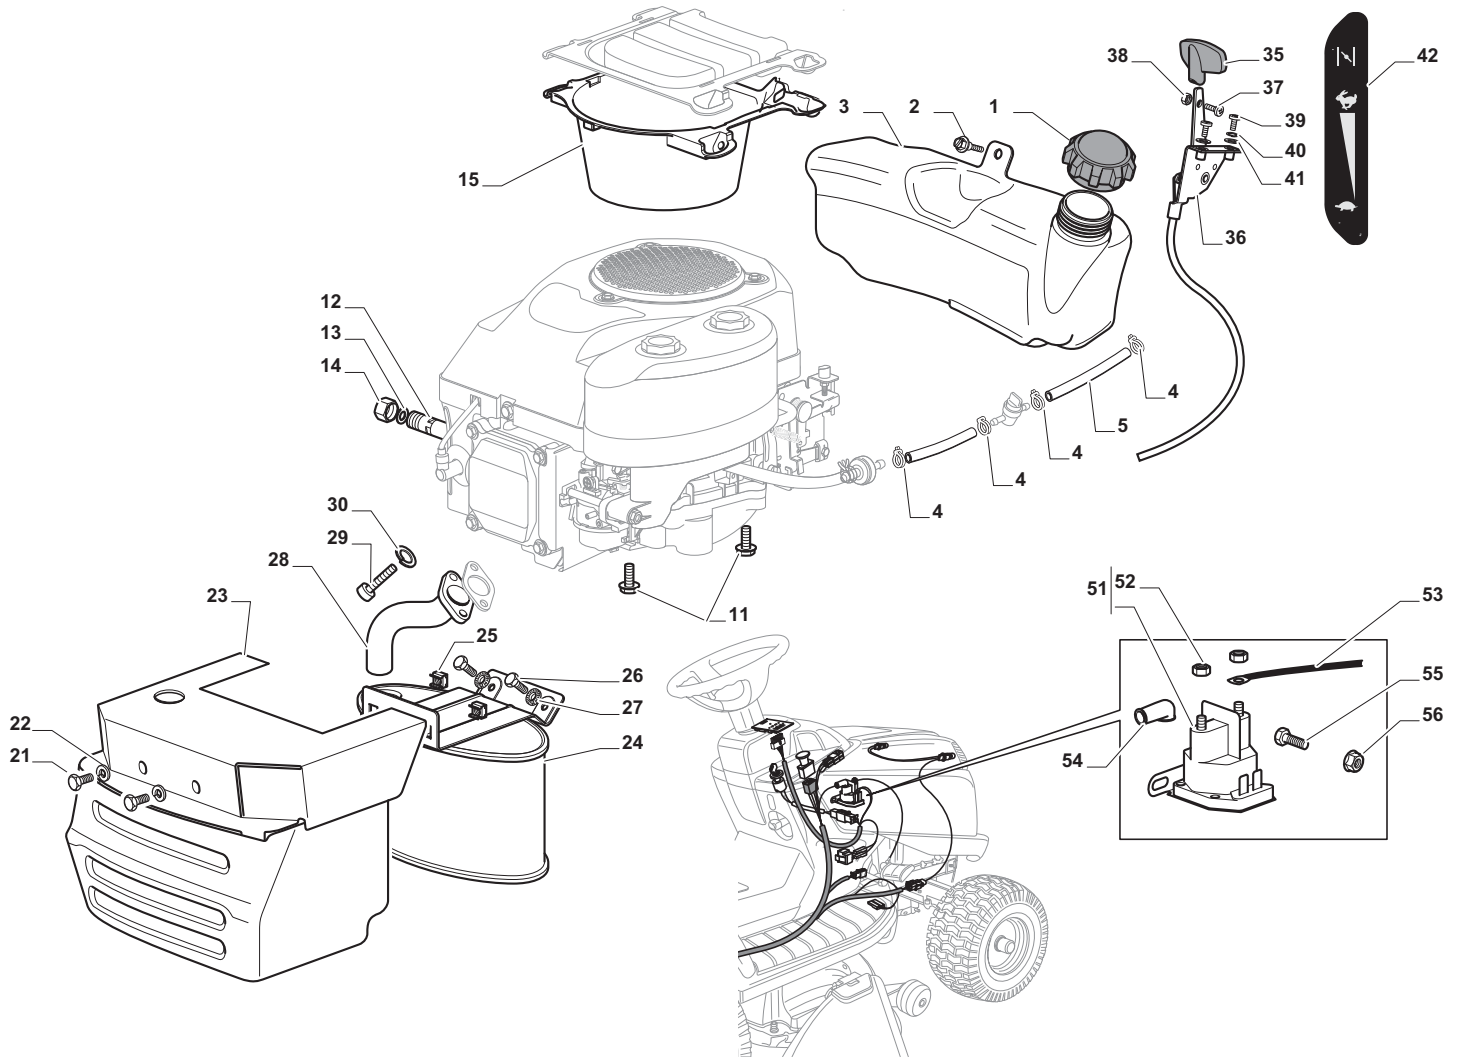

Engine - GGP

POSITION	CODE	Q.TY	DESCRIPTION	NOTES
1	25795001/1	1	Cap	
2	125943006/0	4	Screw	
3	325735126/0	1	Tank	
4	18375051/1	4	Fair Led	
5	25869057/0	1	Connecting Tube (1000 Mm)	
11	112735108/1	4	Screw	
12	27598060/0	1	Oil Discharge Extension	
13	18401001/1	1	Oil Seal	
14	18737849/0	1	Oil Cap	
15	325108044/1	1	Conveyor	
21	12792611/0	2	Screw	
22	12540260/0	2	Washer	
23	382598045/0	1	Muffler Protection	
24	182750010/0	1	Muffler	
25	12360425/0	2	Nut	
26	12792611/0	2	Screw	
27	12540260/0	2	Washer	
28	118738231/1	1	Exhaust Tube	
29	12737450/0	2	Screw	
30	12540260/0	2	Washer	
35	325394531/0	1	Knob	
36	182000215/0	1	Accelerator	
37	112726389/0	1	Screw	
38	12290800/0	1	Nut	
39	112726389/0	2	Screw	
40	12540020/0	2	Washer	
41	12521310/0	2	Washer	
42	114363697/0	1	Label	
51	18736111/0	1	Starter Relay	
52	12360352/0	2	Nut	
53	25065002/0	1	Cable	
54	18564864/1	1	Protection	
55	12790781/0	1	Screw	
56	12154510/0	2	Nut