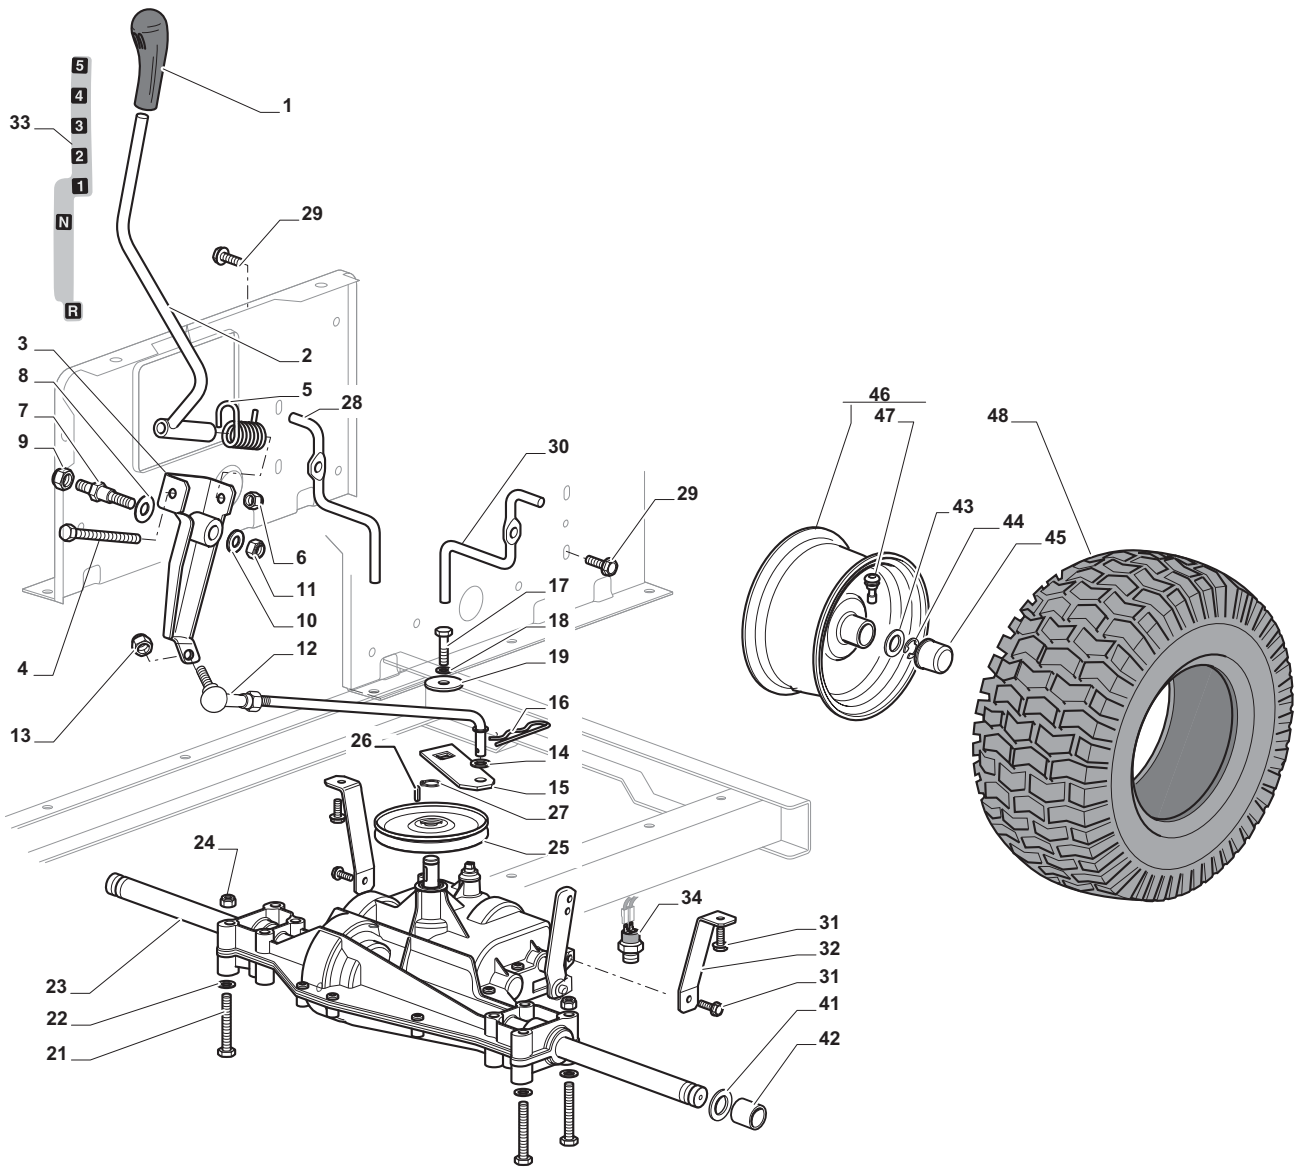

Transmission				
POSITION	CODE	Q.TY	DESCRIPTION	NOTES
1	325394532/0	1	Knob	
2	382318233/0	1	Lever	
3	382774259/0	1	Clamp	
4	12692050/0	1	Screw	
5	25430226/0	1	Spring	
6	12155000/0	1	Nut	
7	25510035/0	1	Pin	
8	22672151/0	1	Washer	
9	12293201/0	1	Nut	
10	12523060/0	1	Washer	
11	12155010/0	1	Nut	
12	382000567/0	1	Rod	
13	12154210/0	1	Nut	
14	12521340/0	1	Washer	
15	325318235/0	1	Lever	
16	12141418/0	1	Cotter Pin	
17	12735520/0	1	Screw	
18	12540040/0	1	Washer	
19	22680009/0	1	Washer	
21	12691600/0	4	Screw	
22	12521350/0	4	Washer	
23	18400912/0	1	Rear Axle (Dana 4360-211)	
24	12155000/0	4	Nut	
25	82601509/0	1	Pulley	
26	12139430/0	1	Key	
27	12608950/0	1	Snap Ring	
28	125270329/0	1	Belt Guide	
29	12735599/0	2	Screw	
30	125270330/0	1	Belt Guide	
31	125943009/0	4	Screw	
32	325785315/0	2	Support	
33	114363451/0	1	Label	
34	19410610/0	1	Gearbox Switch	
41	25670005/1	2	Washer	
42	125160055/0	2	Spacer	
43	25670005/1	6	Washer	
44	12001010/0	2	Snap Ring	
45	322110233/0	2	Hub Cover	
46	382000597/0	2	Rimm	
47	25950000/0	2	Valve	
48	125590015/0	2	Shoe