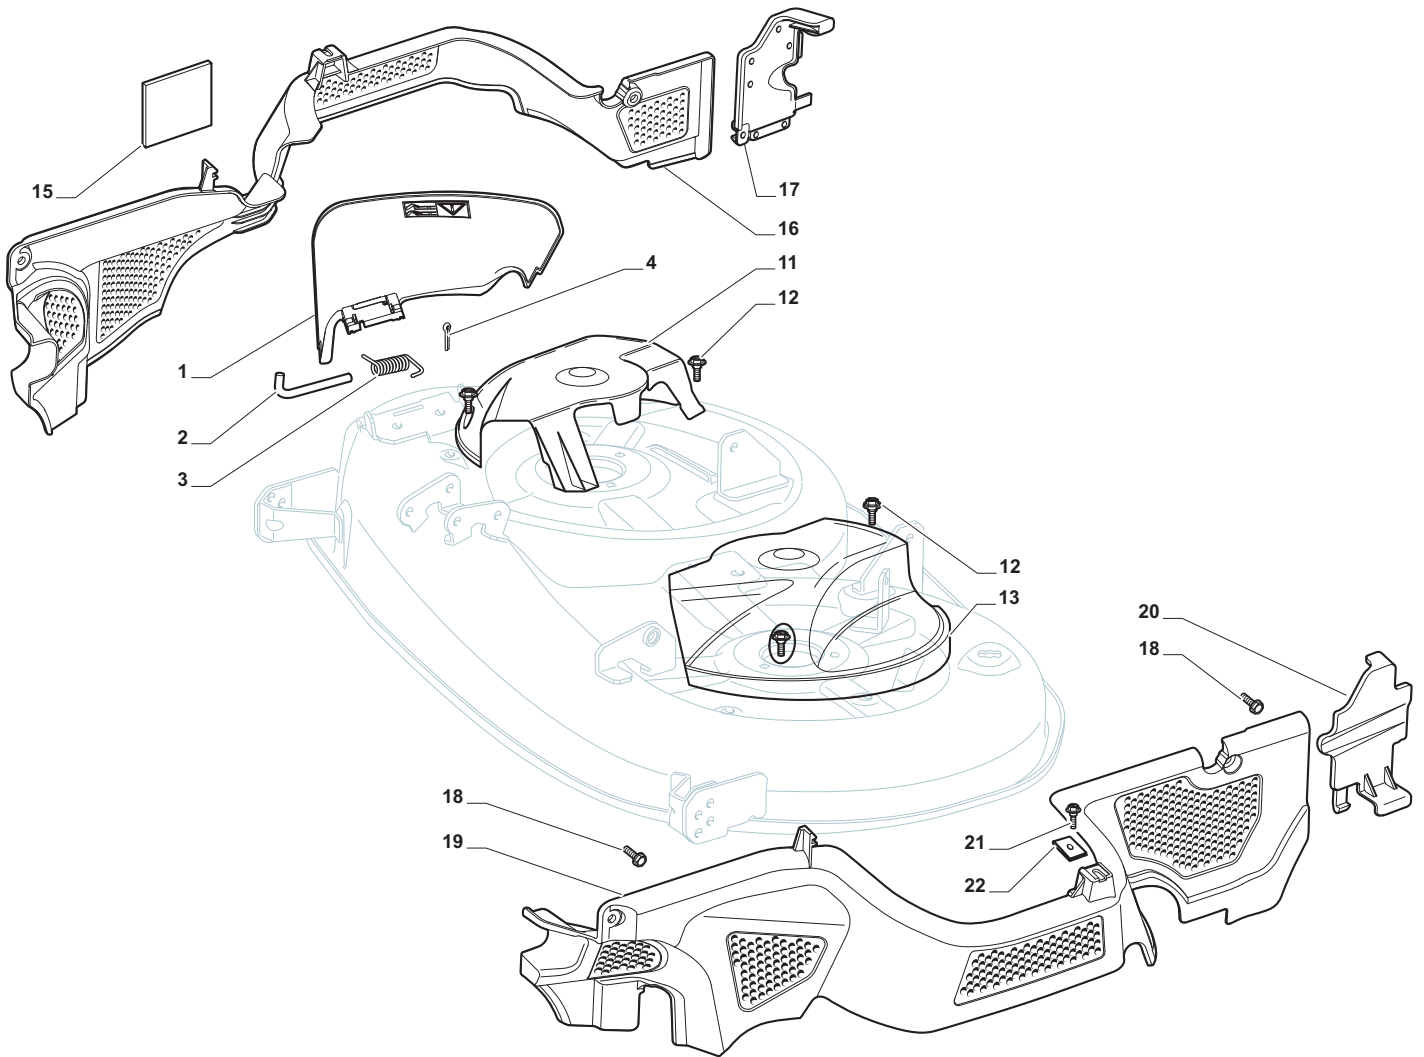

Guards				
POSITION	CODE	Q.TY	DESCRIPTION	NOTES
1	325600077/1	1	Exit Protection	
2	25510073/0	1	Pin	
3	125430242/1	1	Spring	
4	12141418/0	1	Cotter Pin	
11	325600078/0	1	Case	
12	125943006/0	4	Screw	
13	325600079/0	1	Case	
15	325600084/0	1	Guard	
16	325060154/0	1	Case	
17	325600082/0	1	Guard	
18	125943011/0	4	Screw	
19	325060155/0	1	Case	
20	325600083/0	1	Guard	
21	27943051/0	2	Screw	
22	112437506/0	2	Plate