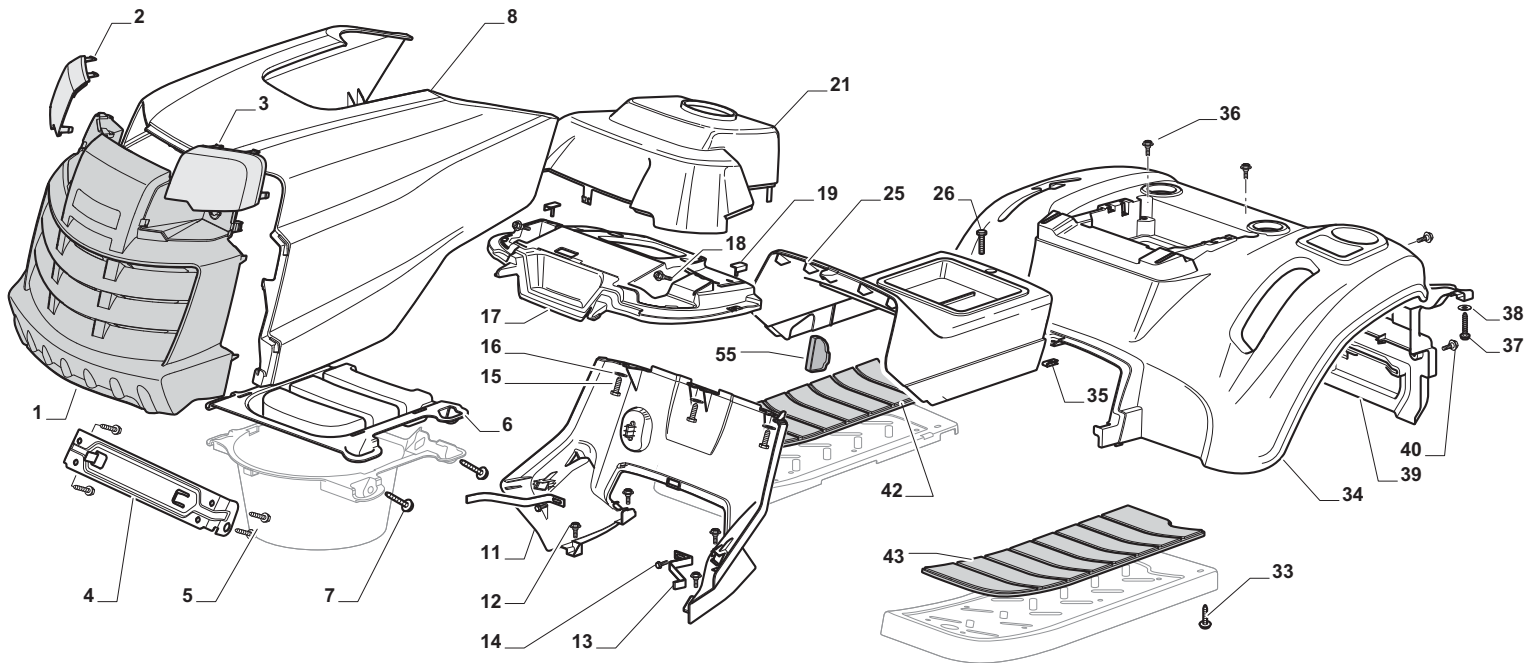

THIS INFORMATION IS NOT INTENDED FOR SALE OR RESALE, AND THIS NOTICE MUST REMAIN ON ALL COPIES.

Chassis				
POSITION	CODE	Q.TY	DESCRIPTION	NOTES
1	24487998/0	1	Cotter Pin	
2	25510079/0	2	Pin	
3	12154210/0	2	Nut	
4	12735599/0	2	Screw	
5	325547225/0	1	Right Plate	
6	325547227/0	1	Left Plate	
11	382785169/1	1	Steering Column Support	
12	125943009/0	4	Screw	
13	325785331/1	1	Right Seat Support	
14	325785333/1	1	Left Seat Support	
15	125943009/0	6	Screw	
16	382785179/0	1	Footboard Support	
17	125943009/0	2	Screw	
18	125943009/0	2	Screw	
20	325500041/1	1	Right Footboard	
21	325500043/1	1	Left Footboard	
22	12735599/0	2	Screw	
25	12293201/0	2	Nut	
26	325820109/1	1	Seat Support	
27	125160048/0	2	Spacer	
28	125430263/0	2	Spring	
29	325060038/0	1	Cam	
30	325820105/1	1	Support	
31	125430264/0	2	Spring	
32	12521350/0	2	Washer	
33	12691400/0	2	Screw	
34	325122002/0	2	Hood	
35	382547061/0	1	Plate	
36	22524970/2	2	Pin	
37	382820151/0	1	Seat Support	
38	12155010/0	2	Nut	
39	118203854/0	2	Protection	
40	125943009/0	4	Screw	

Body				
POSITION	CODE	Q.TY	DESCRIPTION	NOTES
1	325076914/0	1	Hood, Front,Grey	
2	325410903/0	1	Right Grill	
3	325410904/0	1	Left Grill	
4	325785365/0	1	Engine Hood Support	
5	12735403/0	4	Screw	
6	325263302/1	1	Air Intake Grill	
7	112728692/0	4	Screw	
8	325076913/0	1	Engine Hood Black	
11	325785298/0	1	Dashboard Support	
12	125943010/0	4	Screw	
13	325270325/0	2	Guide	
14	12735599/0	2	Screw	
15	112735406/0	3	Screw	
16	12523040/0	3	Washer	
17	325120202/1	1	Dashboard	
18	125943010/0	2	Screw	
19	325260003/0	2	Grommet	
21	325120203/0	1	Cover	
25	325110397/1	1	Cover, Black	
26	125943010/0	1	Screw	
33	112735406/0	4	Screw	
34	325110400/0	1	Wheels Cover Black	
35	112437506/0	1	Plate	
36	125943010/0	2	Screw	
37	112735406/0	2	Screw	
38	12523040/0	2	Washer	
39	325547208/1	1	Plate	
40	125943010/0	2	Screw	
42	325110384/0	1	Right Footboardcover	
43	325110385/0	1	Left Footboard Cover	
55	325207191/0	1	Plate	