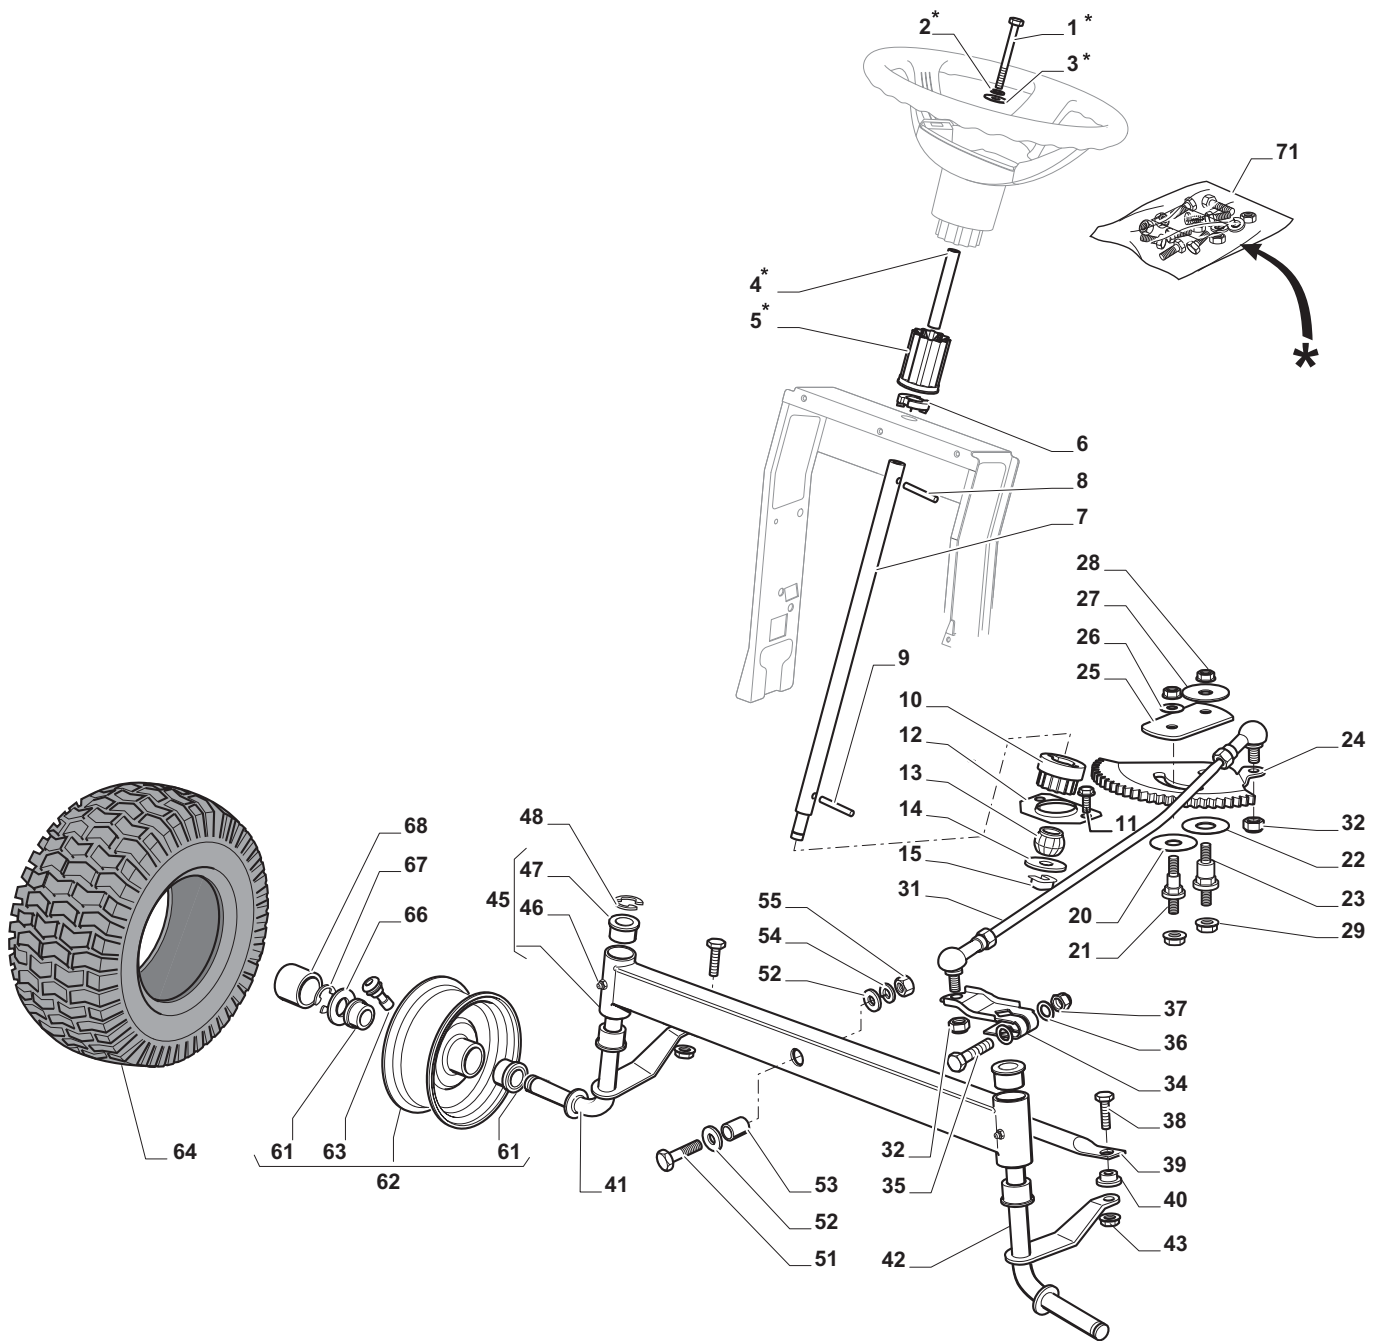

THIS INFORMATION IS NOT INTENDED FOR SALE OR RESALE, AND THIS NOTICE MUST REMAIN ON ALL COPIES.

Chassis				
POSITION	CODE	Q.TY	DESCRIPTION	NOTES
1	24487998/0	1	Cotter Pin	
2	25510079/0	2	Pin	
3	12154210/0	2	Nut	
4	12735599/0	2	Screw	
5	325547225/0	1	Right Plate	
6	325547227/0	1	Left Plate	
11	382785169/1	1	Steering Column Support	
12	125943009/0	4	Screw	
13	325785331/1	1	Right Seat Support	
14	325785333/1	1	Left Seat Support	
15	125943009/0	6	Screw	
16	382785179/0	1	Footboard Support	
17	125943009/0	2	Screw	
18	125943009/0	2	Screw	
20	325500041/1	1	Right Footboard	
21	325500043/1	1	Left Footboard	
22	12735599/0	2	Screw	
25	12293201/0	2	Nut	
26	325820109/1	1	Seat Support	
27	125160048/0	2	Spacer	
28	125430263/0	2	Spring	
29	325060038/0	1	Cam	
30	325820105/1	1	Support	
31	125430264/0	2	Spring	
32	12521350/0	2	Washer	
33	12691400/0	2	Screw	
34	325122002/0	2	Hood	
35	382547061/0	1	Plate	
36	22524970/2	2	Pin	
37	382820151/0	1	Seat Support	
38	12155010/0	2	Nut	
39	118203854/0	2	Protection	
40	125943009/0	4	Screw	

Body				
POSITION	CODE	Q.TY	DESCRIPTION	NOTES
1	325076914/0	1	Hood, Front,Grey	
2	325410903/0	1	Right Grill	
3	325410904/0	1	Left Grill	
4	325785365/0	1	Engine Hood Support	
5	12735403/0	4	Screw	
6	325263302/1	1	Air Intake Grill	
7	112728692/0	4	Screw	
8	325076913/0	1	Engine Hood Black	
11	325785298/0	1	Dashboard Support	
12	125943010/0	4	Screw	
13	325270325/0	2	Guide	
14	12735599/0	2	Screw	
15	112735406/0	3	Screw	
16	12523040/0	3	Washer	
17	325120202/1	1	Dashboard	
18	125943010/0	2	Screw	
19	325260003/0	2	Grommet	
21	325120203/0	1	Cover	
25	325110397/1	1	Cover, Black	
26	125943010/0	1	Screw	
33	112735406/0	4	Screw	
34	325110400/0	1	Wheels Cover Black	
35	112437506/0	1	Plate	
36	125943010/0	2	Screw	
37	112735406/0	2	Screw	
38	12523040/0	2	Washer	
39	325547208/1	1	Plate	
40	125943010/0	2	Screw	
42	325110384/0	1	Right Footboardcover	
43	325110385/0	1	Left Footboard Cover	
55	325207191/0	1	Plate	