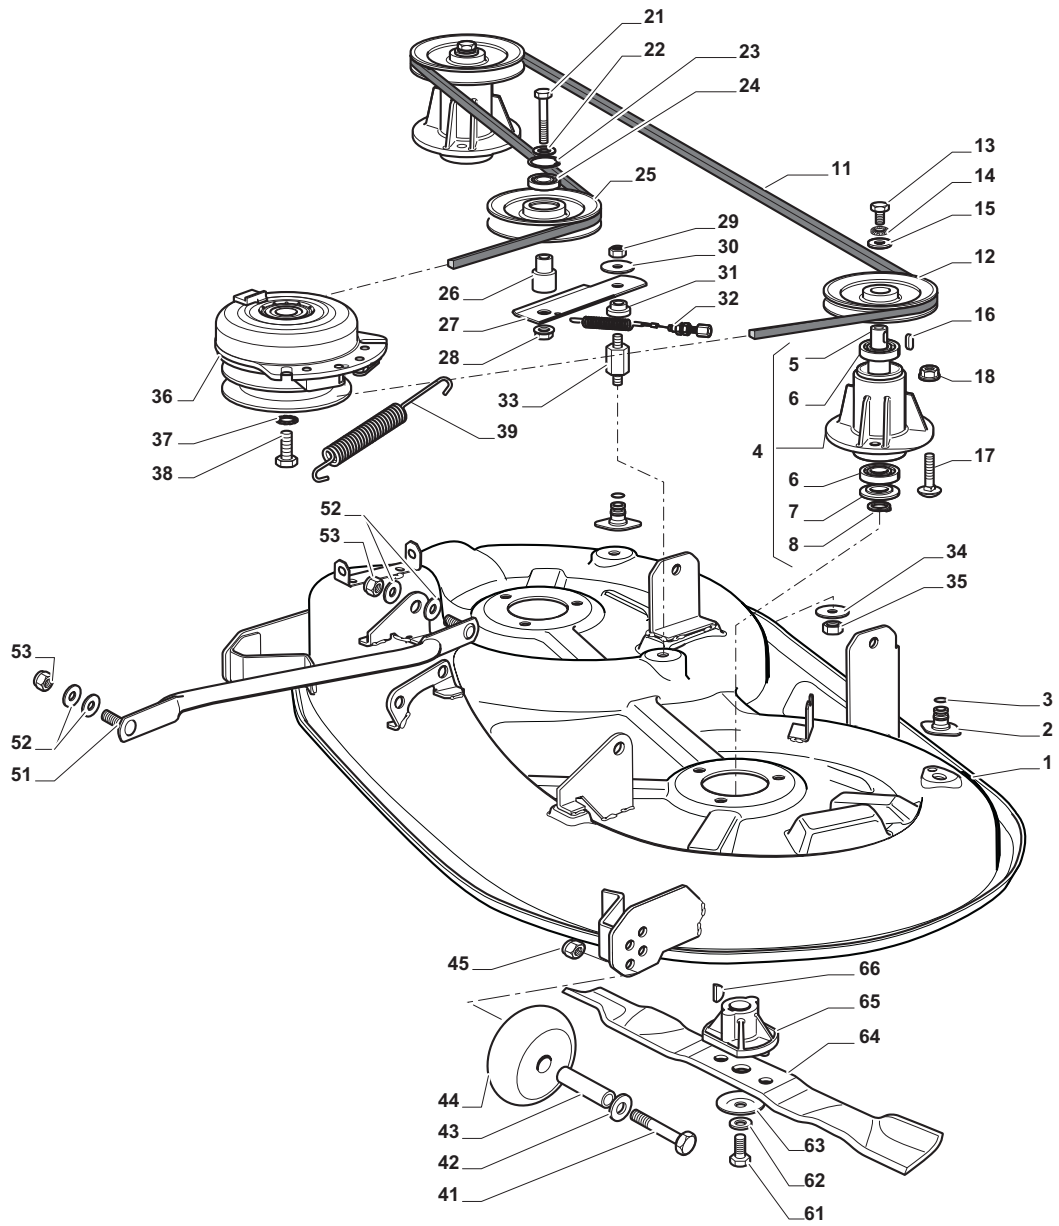

Cutting Plate				
POSITION	CODE	Q.TY	DESCRIPTION	NOTES
1	382564209/0	1	Plate	
2	325033086/0	2	Water Hose Connection	
3	19035000/0	2	O Ring	
4	382207204/0	2	Flange Ass.Y	
5	125020804/0	2	Shaft	
6	119216047/0	4	Bearing	
7	25160501/0	2	Dust Cover	
8	12609260/0	2	Seeger	
11	135061504/0	1	Belt	
12	25601571/0	2	Pulley	
13	12793102/0	2	Screw	
14	12540260/0	2	Washer	
15	25670007/0	2	Washer	
16	12139480/0	2	Key	
17	12818690/0	6	Screw	
18	12154210/0	6	Nut	
21	12691400/0	1	Screw	
22	12524010/0	1	Washer	
23	12610800/0	1	Snap Ring	
24	119216048/0	1	Bearing	
25	125601586/0	1	Pulley	
26	125160052/0	1	Spacer	
27	325318232/0	1	Lever	
28	12293201/0	1	Nut	
29	12155020/0	1	Nut	
30	125670022/0	1	Washer	
31	125040635/0	1	Bush	
32	82004618/0	1	Wire	
33	125160049/0	1	Spacer	
34	12523080/0	1	Washer	
35	12156602/0	1	Nut	
36	118399063/0	1	Clutc	
37	12543000/0	1	Washer	
38	12737320/0	1	Screw	
39	125430277/0	1	Spring	
41	12692050/0	2	Screw	
42	12523060/0	2	Washer	
43	25510072/0	2	Spacer	
44	82700001/0	2	Anti Scalp Wheel Ø 100	
45	12293201/0	2	Nut	
51	382000565/0	2	Equalizer Rod	
52	25670008/1	8	Washer	
53	12156602/0	4	Nut	
61	12735694/0	2	Screw	
62	12523080/0	2	Washer	
63	22160400/0	2	Elastic Washer	
64	82004346/0	2	Blade	
65	25463200/0	2	Blade Hub	
66	12139100/0	2	Feather