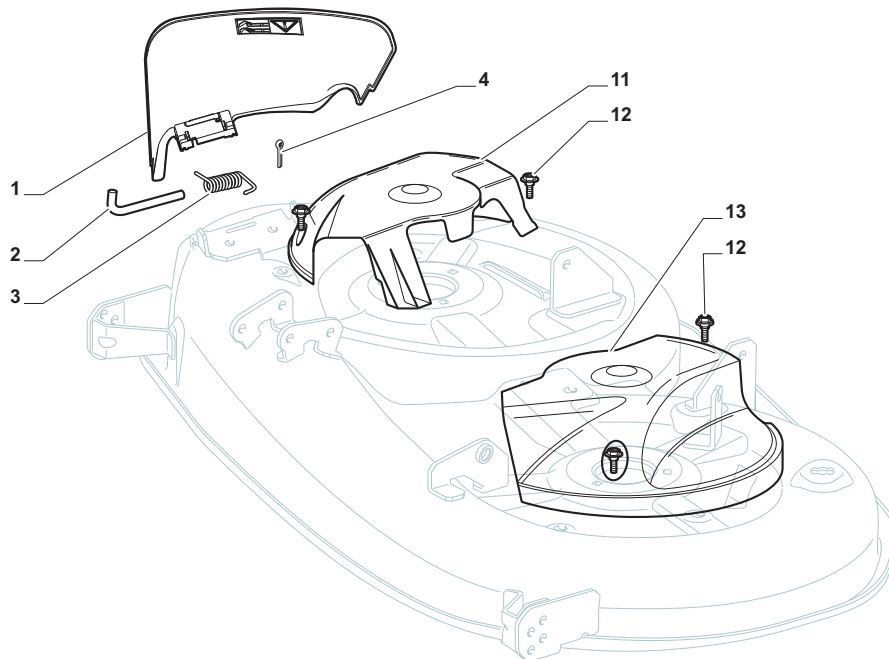

Guards				
POSITION	CODE	Q.TY	DESCRIPTION	NOTES
1	325600077/1	1	Exit Protection	
2	25510073/0	1	Pin	
3	125430242/1	1	Spring	
4	12141418/0	1	Cotter Pin	
11	325600078/0	1	Case	
12	125943006/0	4	Screw	
13	325600079/0	1	Case