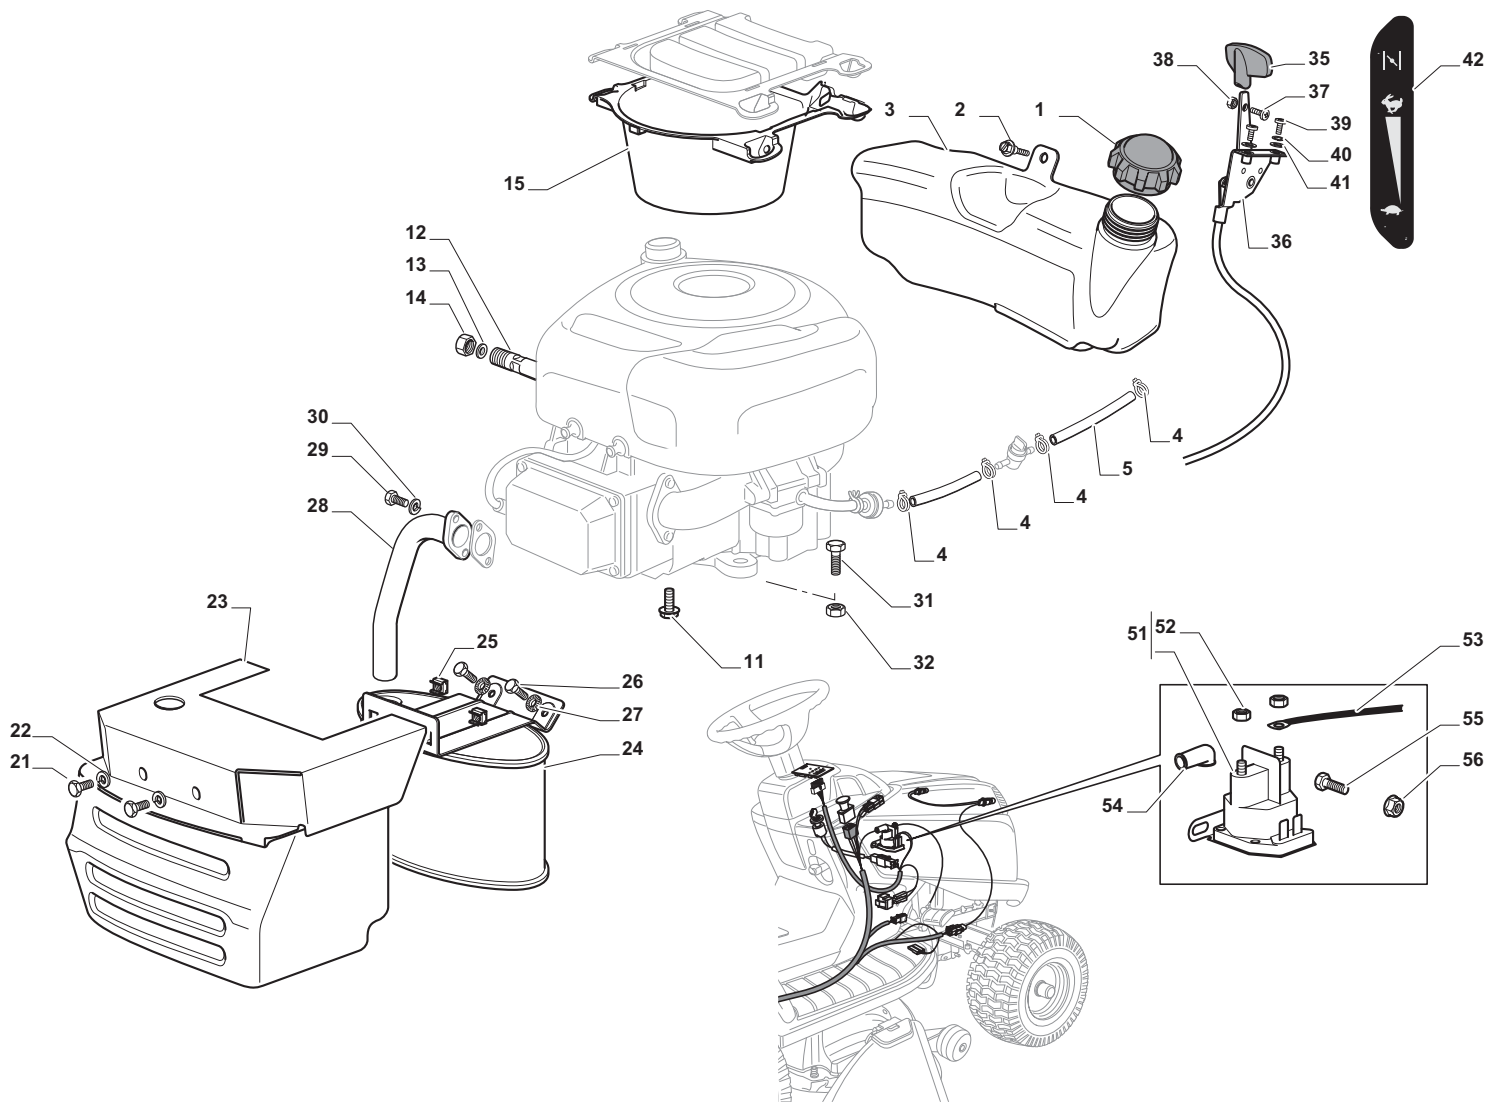

Engine - B&S 12.5 HP

POSITION	CODE	Q.TY	DESCRIPTION	NOTES
1	25795001/1	1	Cap	
2	125943010/0	4	Screw	
3	325735126/0	1	Tank	
4	18375051/1	4	Fair Led	
5	25869057/0	1	Connecting Tube (1000 Mm)	
11	112735108/1	3	Screw	
12	25598050/0	1	Oil Discharge Extension	
13	18401001/1	1	Oil Seal	
14	18737849/0	1	Oil Cap	
15	325108044/1	1	Conveyor	
21	12792611/0	2	Screw	
22	12540260/0	2	Washer	
23	382598047/0	1	Muffler Protection	
24	182750010/0	1	Muffler	
25	12360425/0	2	Nut (Mech.)	
26	12792611/0	2	Screw	
27	12540260/0	2	Washer	
28	18738224/0	1	Exhaust Tube	
29	12737450/0	2	Screw	
30	12540260/0	2	Washer	
31	12691115/0	1	Screw	
32	12154210/0	1	Nut	
35	325394531/0	1	Knob	
36	182000216/0	1	Accelerator	
37	112726389/0	1	Screw	
38	12290800/0	1	Nut	
39	112726389/0	2	Screw	
40	12540020/0	2	Washer	
41	12521310/0	2	Washer	
42	114363697/0	1	Label	
51	18736111/0	1	Starter Relay	
52	12360352/0	2	Nut	
53	25065002/0	1	Cable	
54	18564864/1	1	Protection	
55	12790781/0	1	Screw	
56	12154510/0	2	Nut