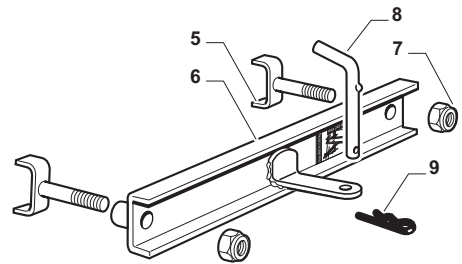

Optionals On Request

POSITION	CODE	Q.TY	DESCRIPTION	NOTES
1	382869038/0	1	Muffler Protection	
2	125943008/0	4	Screw	
5	382650211/0	2	Stiffening	
6	382033111/0	1	Rod	
7	12155000/0	2	Nut	
8	25510021/1	1	Pin	
9	24487999/0	1	Cotter Pin	
11	325140099/0	1	Deflector	
12	125510111/0	1	Pin	
13	24487998/0	1	Cotter Pin