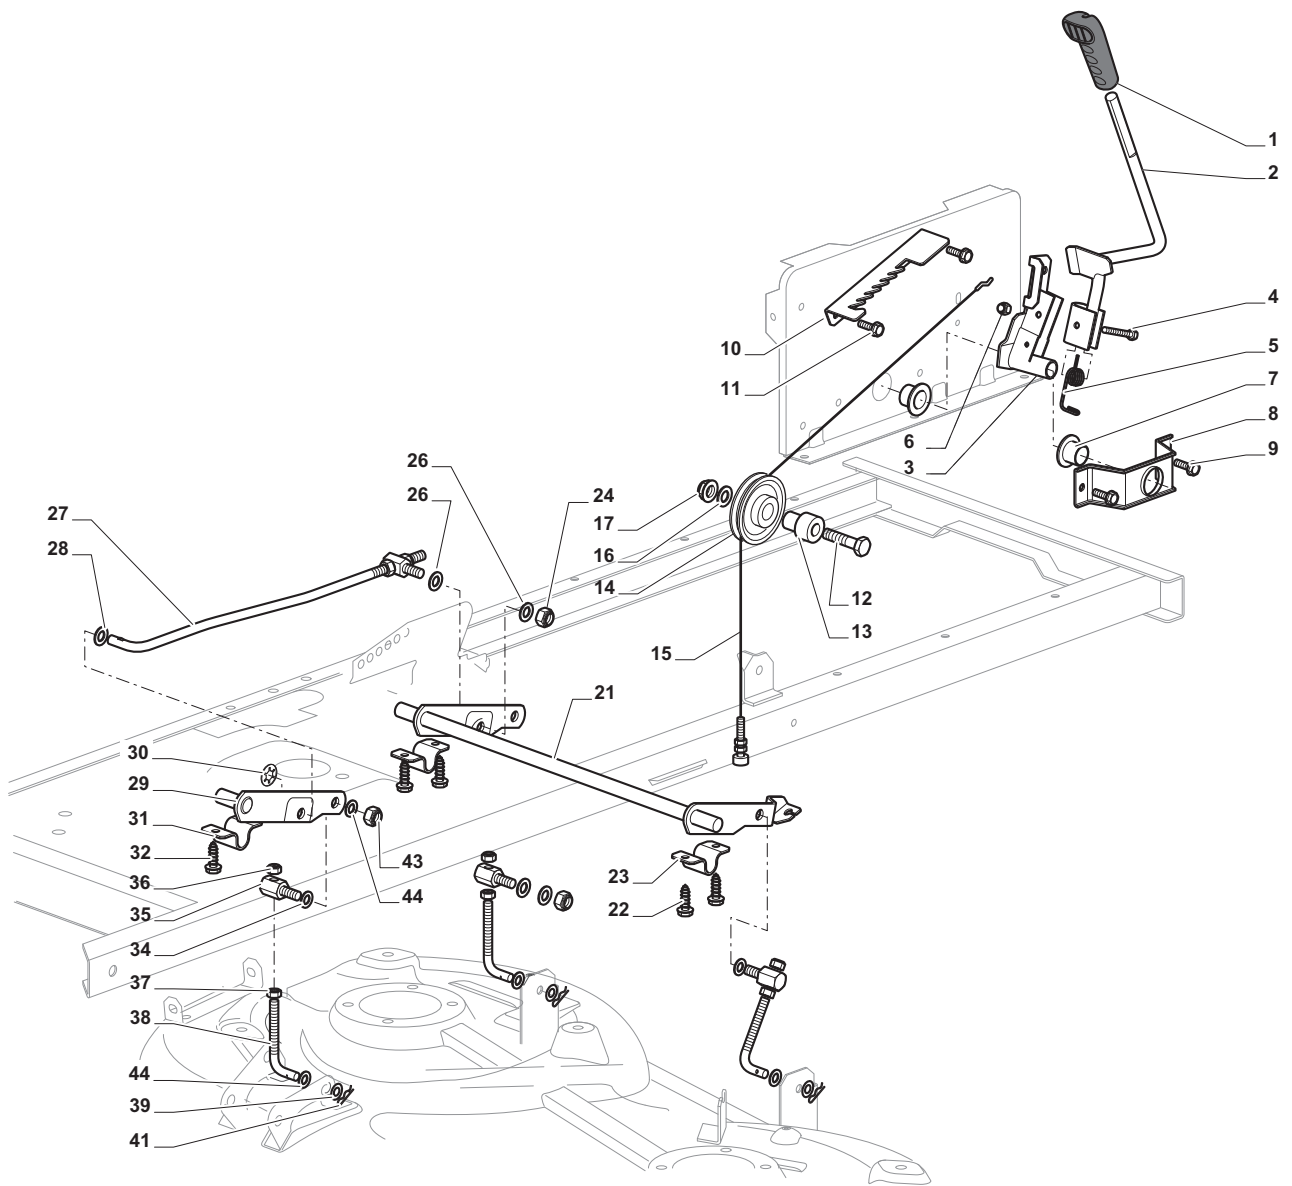

Cutting Plate Lifting

POSITION	CODE	Q.TY	DESCRIPTION	NOTES
1	325394533/0	1	Knob	
2	382318229/0	1	Lever	
3	382318231/0	1	Axle	
4	12674700/0	1	Screw	
5	125430261/0	1	Spring	
6	12154510/0	1	Nut	
7	325038006/0	2	Bush	
8	325785297/0	1	Support	
9	125943009/0	2	Screw	
10	325735515/0	1	Steering Shaft	
11	125943009/0	2	Screw	
12	12793701/0	1	Screw	
13	125040636/0	1	Bush	
14	125601579/0	1	Pulley	
15	382004620/0	1	Wire	
16	12523060/0	1	Washer	
17	12293201/0	1	Nut	
21	382318239/0	1	Axle	
22	12735599/0	4	Screw	
23	325547231/0	2	Plate	
24	12155000/0	1	Nut	
26	25670011/0	2	Washer	
27	382000569/1	1	Connecting Rod	
28	12521350/0	1	Washer	
29	382318237/0	1	Axle	
30	12604899/0	1	Crown Fastener	
31	325547231/0	1	Plate	
32	12735599/0	2	Screw	
34	25670008/1	3	Washer	
35	125510107/1	3	Pin	
36	12156602/0	3	Nut	
37	12295200/0	3	Nut	
38	25840012/0	3	Tie Rod	
39	12523060/0	3	Washer	
41	24487998/0	3	Cotter Pin	
43	12156602/0	3	Nut	
44	25670008/1	6	Washer