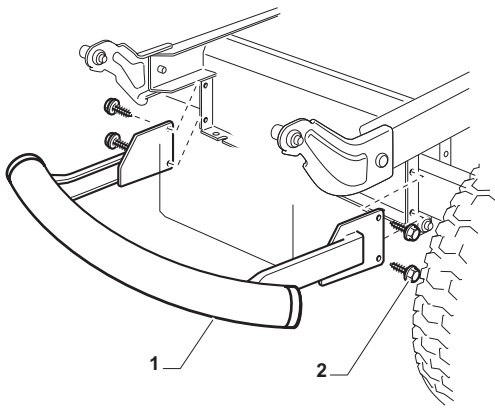

Optionals On Request

POSITION	CODE	Q.TY	DESCRIPTION	NOTES
1	382869038/0	1	Muffler Protection	
2	125943008/0	4	Screw	
5	382650211/0	2	Stiffening	
6	382033111/0	1	Rod	
7	12155000/0	2	Nut	
8	25510021/1	1	Pin	
9	24487999/0	1	Cotter Pin	
11	325140099/0	1	Deflector	
12	125510111/0	1	Pin	
13	24487998/0	1	Cotter Pin