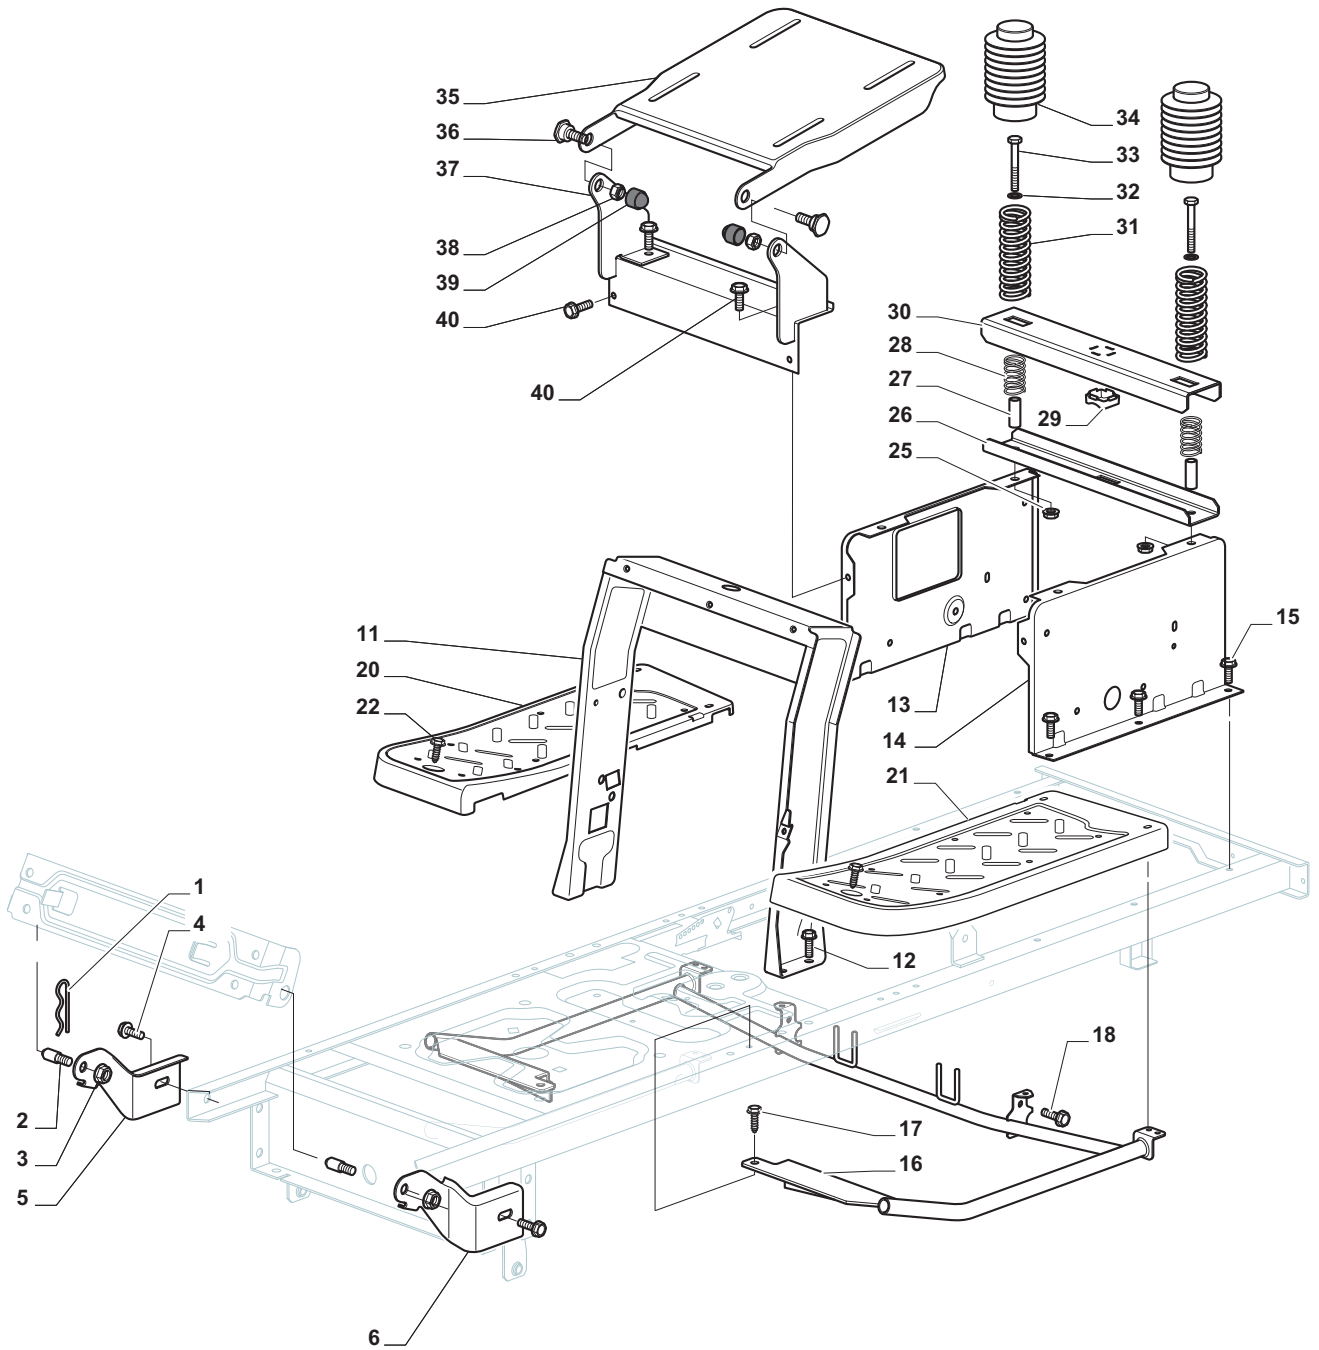

Chassis				
POSITION	CODE	Q.TY	DESCRIPTION	NOTES
1	24487998/0	1	Cotter Pin	
2	25510079/0	2	Pin	
3	12154210/0	2	Nut	
4	12735599/0	2	Screw	
5	325547225/0	1	Right Plate	
6	325547227/0	1	Left Plate	
11	382785169/1	1	Steering Column Support	
12	125943009/0	4	Screw	
13	325785331/1	1	Right Seat Support	
14	325785333/1	1	Left Seat Support	
15	125943009/0	6	Screw	
16	382785179/0	1	Footboard Support	
17	125943009/0	2	Screw	
18	125943009/0	2	Screw	
20	325500041/1	1	Right Footboard	
21	325500043/1	1	Left Footboard	
22	12735599/0	2	Screw	
25	12293201/0	2	Nut	
26	325820109/1	1	Seat Support	
27	125160048/0	2	Spacer	
28	125430263/0	2	Spring	
29	325060038/0	1	Cam	
30	325820105/1	1	Support	
31	125430264/0	2	Spring	
32	12521350/0	2	Washer	
33	12691400/0	2	Screw	
34	325122002/0	2	Hood	
35	382547061/0	1	Plate	
36	22524970/2	2	Pin	
37	382820151/0	1	Seat Support	
38	12155010/0	2	Nut	
39	118203854/0	2	Protection	
40	125943009/0	4	Screw