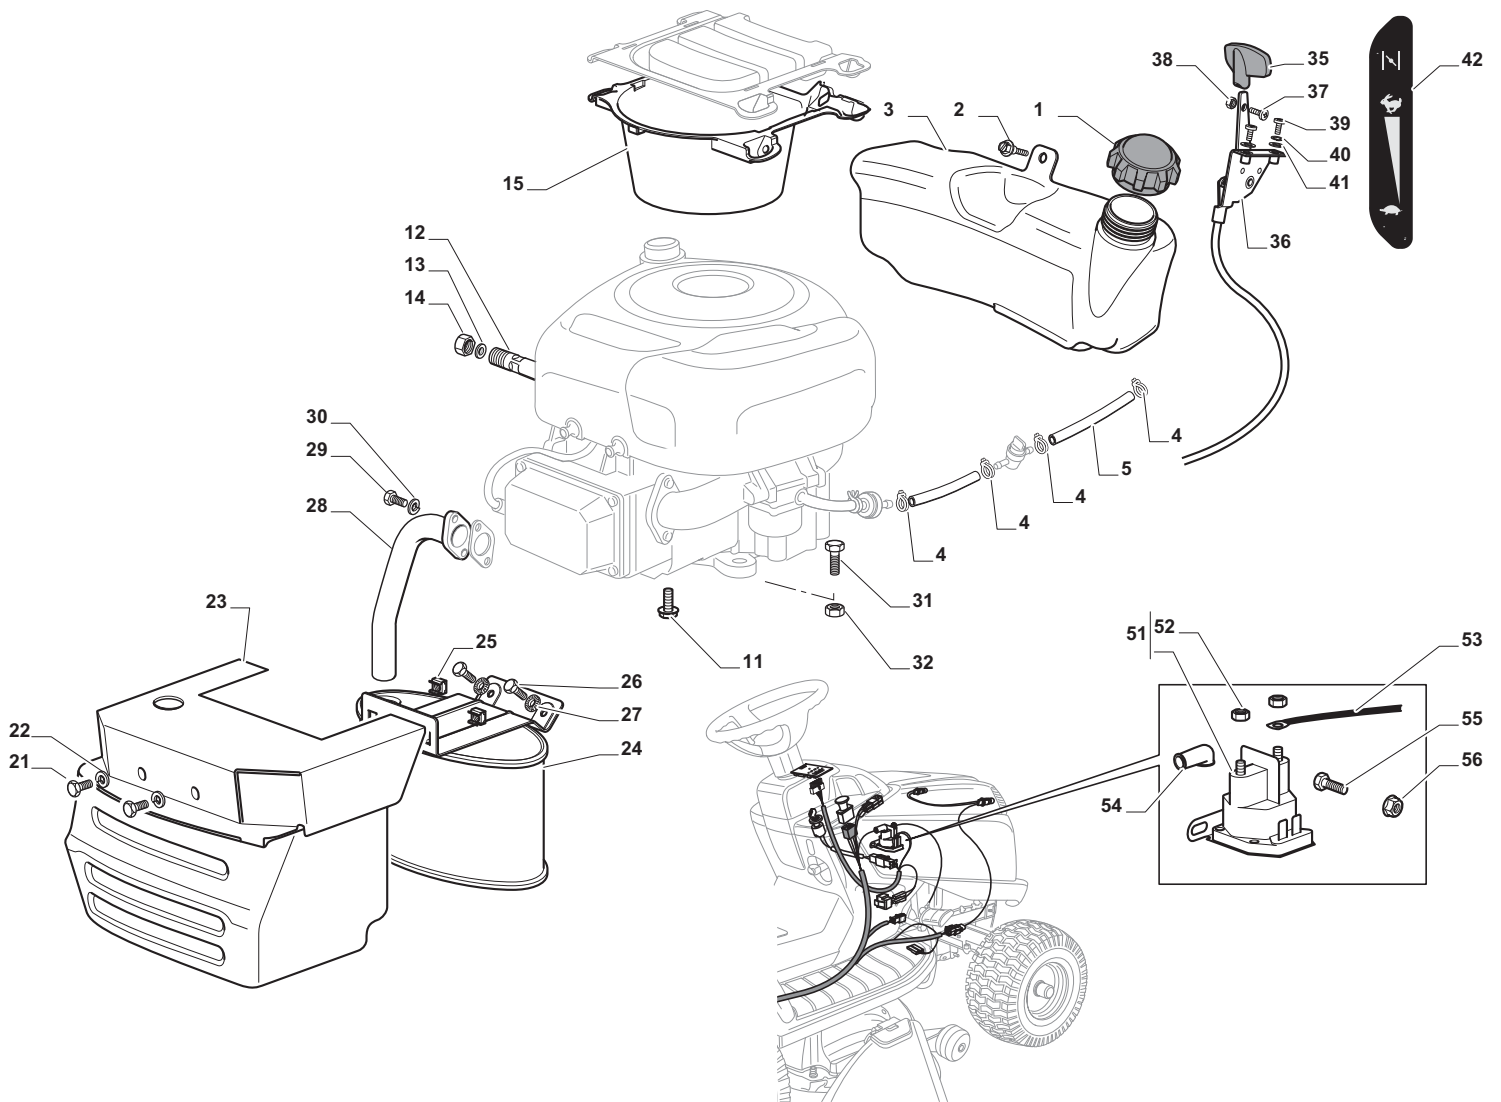

Engine - B&S 12.5 HP

POSITION	CODE	Q.TY	DESCRIPTION	NOTES
1	25795001/1	1	Cap	
2	125943010/0	4	Screw	
3	325735126/0	1	Tank	
4	18375051/1	4	Fair Led	
5	25869057/0	1	Connecting Tube (1000 Mm)	
11	112735108/1	3	Screw	
12	25598050/0	1	Oil Discharge Extension	
13	18401001/1	1	Oil Seal	
14	18737849/0	1	Oil Cap	
15	325108044/1	1	Conveyor	
21	12792611/0	2	Screw	
22	12540260/0	2	Washer	
23	382598047/0	1	Muffler Protection	
24	182750010/0	1	Muffler	
25	12360425/0	2	Nut (Mech.)	
26	12792611/0	2	Screw	
27	12540260/0	2	Washer	
28	18738224/0	1	Exhaust Tube	
29	12737450/0	2	Screw	
30	12540260/0	2	Washer	
31	12691115/0	1	Screw	
32	12154210/0	1	Nut	
35	325394531/0	1	Knob	
36	182000216/0	1	Accelerator	
37	112726389/0	1	Screw	
38	12290800/0	1	Nut	
39	112726389/0	2	Screw	
40	12540020/0	2	Washer	
41	12521310/0	2	Washer	
42	114363697/0	1	Label	
51	18736111/0	1	Starter Relay	
52	12360352/0	2	Nut	
53	25065002/0	1	Cable	
54	18564864/1	1	Protection	
55	12790781/0	1	Screw	
56	12154510/0	2	Nut