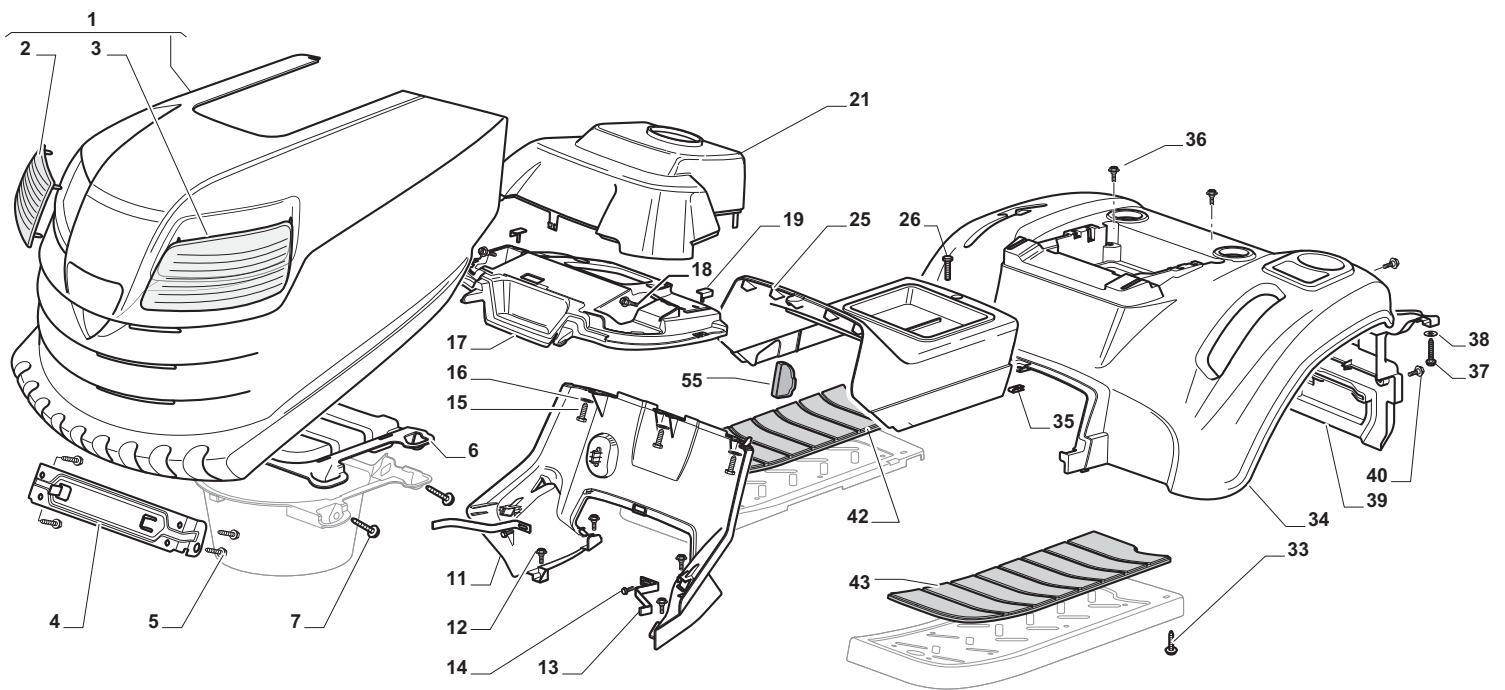

THIS INFORMATION IS NOT INTENDED FOR SALE OR RESALE, AND THIS NOTICE MUST REMAIN ON ALL COPIES.

Chassis				
POSITION	CODE	Q.TY	DESCRIPTION	NOTES
1	24487998/0	1	Cotter Pin	
2	25510079/0	2	Pin	
3	12154210/0	2	Nut	
4	12735599/0	2	Screw	
5	325547225/0	1	Right Plate	
6	325547227/0	1	Left Plate	
11	382785169/1	1	Steering Column Support	
12	125943009/0	4	Screw	
13	325785331/1	1	Right Seat Support	
14	325785333/1	1	Left Seat Support	
15	125943009/0	6	Screw	
16	382785179/0	1	Footboard Support	
17	125943009/0	2	Screw	
18	125943009/0	2	Screw	
20	325500041/1	1	Right Footboard	
21	325500043/1	1	Left Footboard	
22	12735599/0	2	Screw	
25	12293201/0	2	Nut	
26	325820109/1	1	Seat Support	
27	125160048/0	2	Spacer	
28	125430263/0	2	Spring	
29	325060038/0	1	Cam	
30	325820105/1	1	Support	
31	125430264/0	2	Spring	
32	12521350/0	2	Washer	
33	12691400/0	2	Screw	
34	325122002/0	2	Hood	
35	382547061/0	1	Plate	
36	22524970/2	2	Pin	
37	382820151/0	1	Seat Support	
38	12155010/0	2	Nut	
39	118203854/0	2	Protection	
40	125943009/0	4	Screw	

Body				
POSITION	CODE	Q.TY	DESCRIPTION	NOTES
1	325076899/0	1	Engine Hood Black	
2	325410887/0	1	Right Grill	
3	325410888/0	1	Left Grill	
4	325785317/0	1	Engine Hood Support	
5	12735403/0	4	Screw	
6	325263302/1	1	Air Intake Grill	
7	112728692/0	4	Screw	
11	325785298/0	1	Dashboard Support	
12	125943010/0	4	Screw	
13	325270325/0	2	Guide	
14	12735599/0	2	Screw	
15	112735406/0	3	Screw	
16	12523040/0	3	Washer	
17	325120202/1	1	Dashboard	
18	125943010/0	2	Screw	
19	325260003/0	2	Grommet	
21	325120203/0	1	Cover	
25	325110397/1	1	Cover, Black	
26	125943010/0	1	Screw	
33	112735406/0	4	Screw	
34	325110400/0	1	Wheels Cover Black	
35	112437506/0	1	Plate	
36	125943010/0	2	Screw	
37	112735406/0	2	Screw	
38	12523040/0	2	Washer	
39	325547208/1	1	Plate	
40	125943010/0	2	Screw	
42	325110384/0	1	Right Footboardcover	
43	325110385/0	1	Left Footboard Cover	
55	325207191/0	1	Plate	