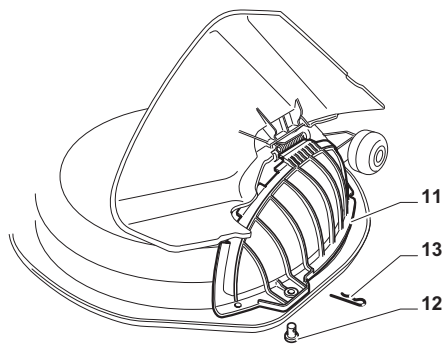

Optionals On Request

POSITION	CODE	Q.TY	DESCRIPTION	NOTES
1	382869038/0	1	Muffler Protection	
2	125943008/0	4	Screw	
5	382650211/0	2	Stiffening	
6	382033111/0	1	Rod	
7	12155000/0	2	Nut	
8	25510021/1	1	Pin	
9	24487999/0	1	Cotter Pin	
11	325140099/0	1	Deflector	
12	125510111/0	1	Pin	
13	24487998/0	1	Cotter Pin