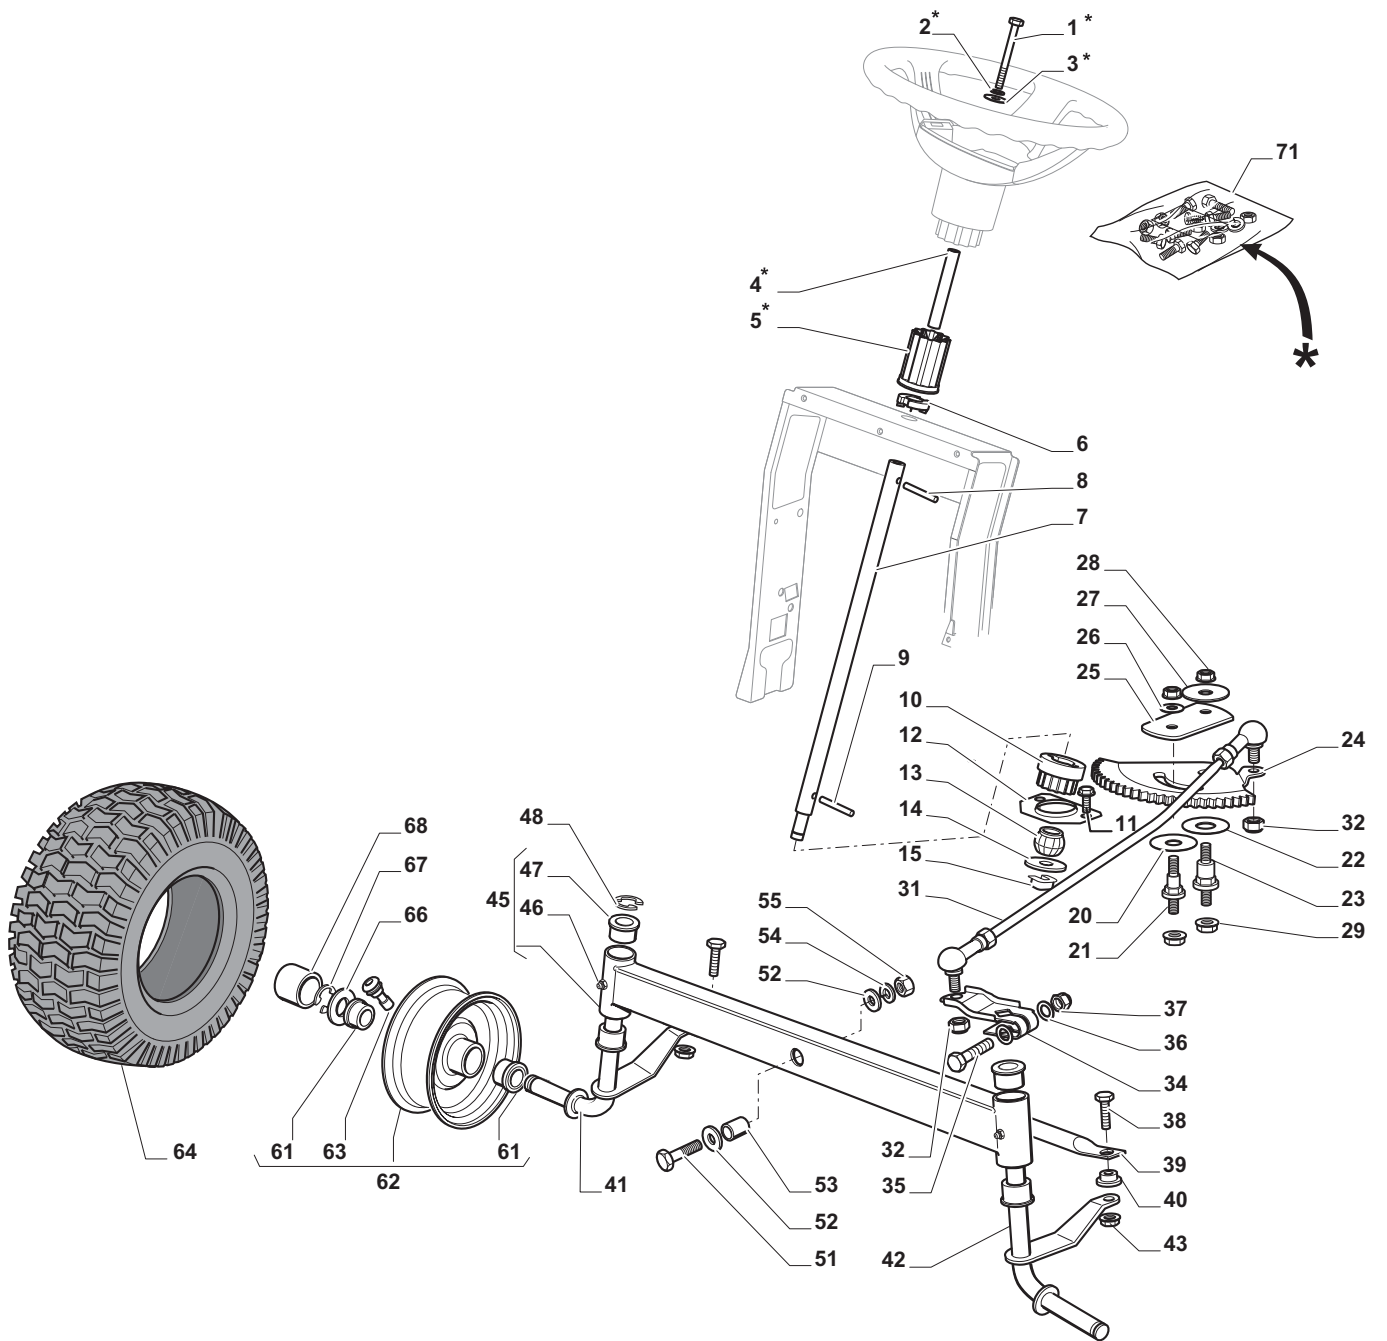

THIS INFORMATION IS NOT INTENDED FOR SALE OR RESALE, AND THIS NOTICE MUST REMAIN ON ALL COPIES.

Chassis				
POSITION	CODE	Q.TY	DESCRIPTION	NOTES
1	24487998/0	1	Cotter Pin	
2	25510079/0	2	Pin	
3	12154210/0	2	Nut	
4	12735599/0	2	Screw	
5	325547225/0	1	Right Plate	
6	325547227/0	1	Left Plate	
11	382785169/1	1	Steering Column Support	
12	125943009/0	4	Screw	
13	325785331/1	1	Right Seat Support	
14	325785333/1	1	Left Seat Support	
15	125943009/0	6	Screw	
16	382785179/0	1	Footboard Support	
17	125943009/0	2	Screw	
18	125943009/0	2	Screw	
20	325500041/1	1	Right Footboard	
21	325500043/1	1	Left Footboard	
22	12735599/0	2	Screw	
25	12293201/0	2	Nut	
26	325820109/1	1	Seat Support	
27	125160048/0	2	Spacer	
28	125430263/0	2	Spring	
29	325060038/0	1	Cam	
30	325820105/1	1	Support	
31	125430264/0	2	Spring	
32	12521350/0	2	Washer	
33	12691400/0	2	Screw	
34	325122002/0	2	Hood	
35	382547061/0	1	Plate	
36	22524970/2	2	Pin	
37	382820151/0	1	Seat Support	
38	12155010/0	2	Nut	
39	118203854/0	2	Protection	
40	125943009/0	4	Screw	

Body				
POSITION	CODE	Q.TY	DESCRIPTION	NOTES
1	325076899/0	1	Engine Hood Black	
2	325410887/0	1	Right Grill	
3	325410888/0	1	Left Grill	
4	325785317/0	1	Engine Hood Support	
5	12735403/0	4	Screw	
6	325263302/1	1	Air Intake Grill	
7	112728692/0	4	Screw	
11	325785298/0	1	Dashboard Support	
12	125943010/0	4	Screw	
13	325270325/0	2	Guide	
14	12735599/0	2	Screw	
15	112735406/0	3	Screw	
16	12523040/0	3	Washer	
17	325120202/1	1	Dashboard	
18	125943010/0	2	Screw	
19	325260003/0	2	Grommet	
21	325120203/0	1	Cover	
25	325110397/1	1	Cover, Black	
26	125943010/0	1	Screw	
33	112735406/0	4	Screw	
34	325110400/0	1	Wheels Cover Black	
35	112437506/0	1	Plate	
36	125943010/0	2	Screw	
37	112735406/0	2	Screw	
38	12523040/0	2	Washer	
39	325547208/1	1	Plate	
40	125943010/0	2	Screw	
42	325110384/0	1	Right Footboardcover	
43	325110385/0	1	Left Footboard Cover	
55	325207191/0	1	Plate	