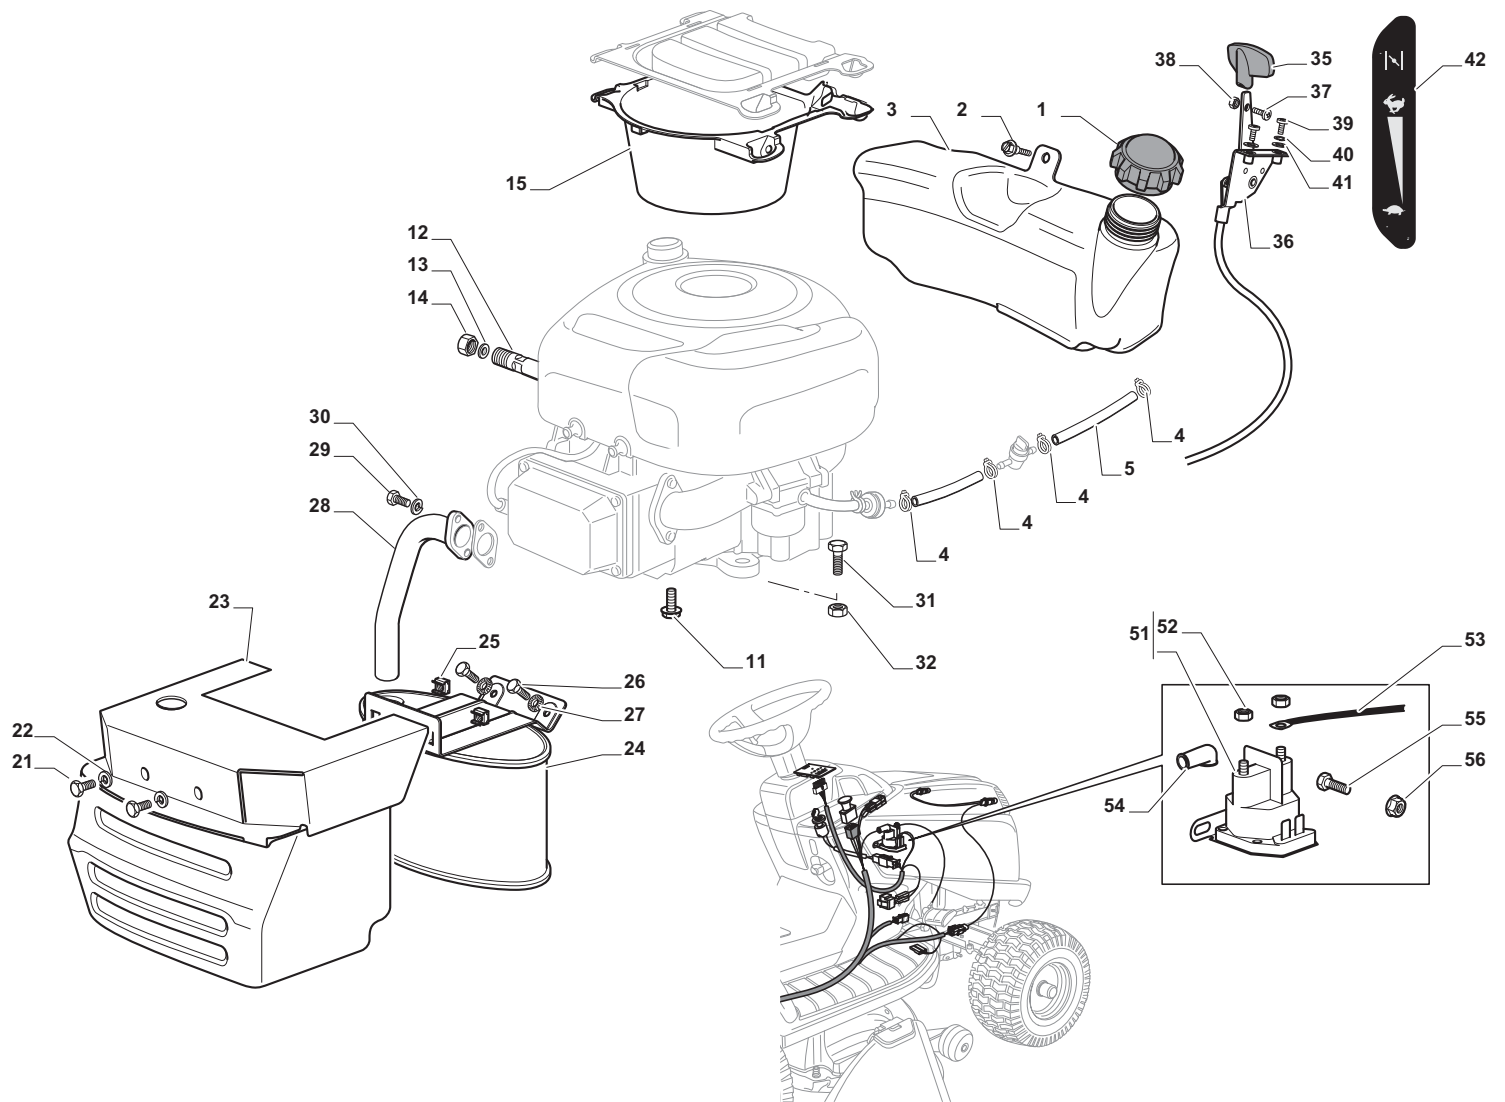

Engine - B&S 12.5 HP

POSITION	CODE	Q.TY	DESCRIPTION	NOTES
1	25795001/1	1	Cap	
2	125943010/0	4	Screw	
3	325735126/0	1	Tank	
4	18375051/1	4	Fair Led	
5	25869057/0	1	Connecting Tube (1000 Mm)	
11	112735108/1	3	Screw	
12	25598050/0	1	Oil Discharge Extension	
13	18401001/1	1	Oil Seal	
14	18737849/0	1	Oil Cap	
15	325108044/1	1	Conveyor	
21	12792611/0	2	Screw	
22	12540260/0	2	Washer	
23	382598047/0	1	Muffler Protection	
24	182750010/0	1	Muffler	
25	12360425/0	2	Nut (Mech.)	
26	12792611/0	2	Screw	
27	12540260/0	2	Washer	
28	18738224/0	1	Exhaust Tube	
29	12737450/0	2	Screw	
30	12540260/0	2	Washer	
31	12691115/0	1	Screw	
32	12154210/0	1	Nut	
35	325394531/0	1	Knob	
36	182000216/0	1	Accelerator	
37	112726389/0	1	Screw	
38	12290800/0	1	Nut	
39	112726389/0	2	Screw	
40	12540020/0	2	Washer	
41	12521310/0	2	Washer	
42	114363697/0	1	Label	
51	18736111/0	1	Starter Relay	
52	12360352/0	2	Nut	
53	25065002/0	1	Cable	
54	18564864/1	1	Protection	
55	12790781/0	1	Screw	
56	12154510/0	2	Nut