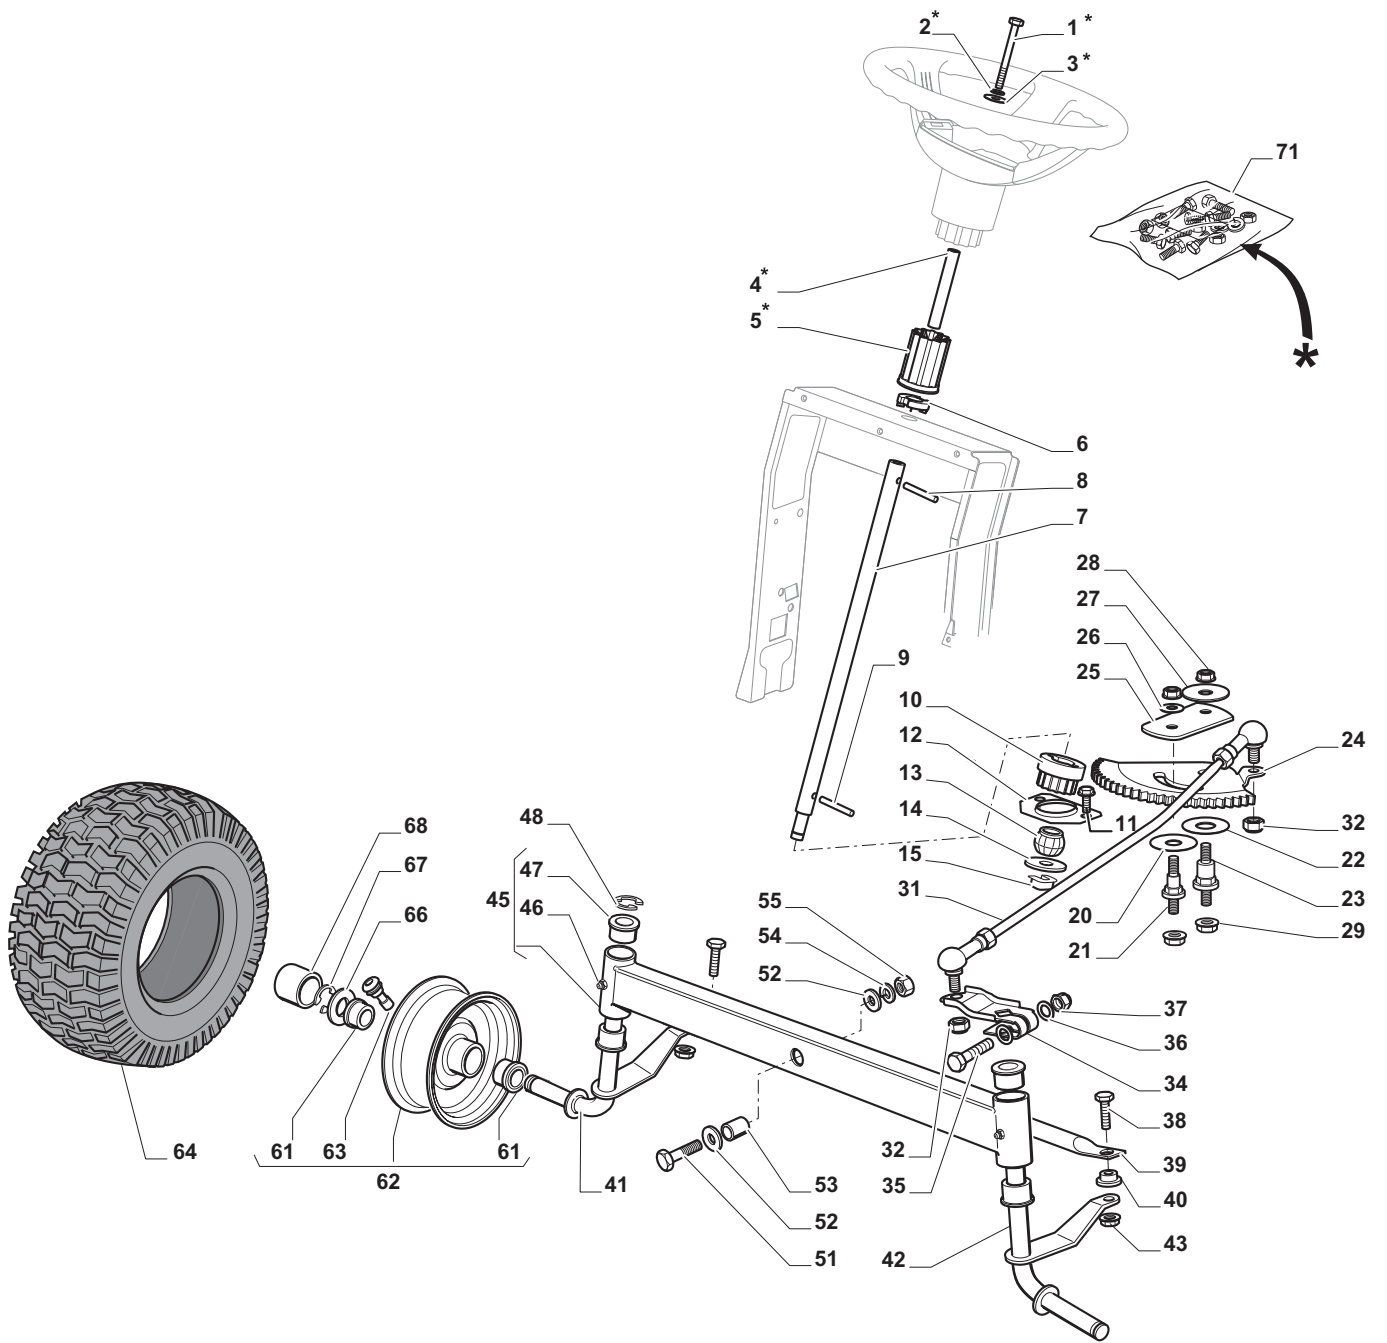

THIS INFORMATION IS NOT INTENDED FOR SALE OR RESALE, AND THIS NOTICE MUST REMAIN ON ALL COPIES.

Chassis				
POSITION	CODE	Q.TY	DESCRIPTION	NOTES
1	24487998/0	1	Cotter Pin	
2	25510079/0	2	Pin	
3	12154210/0	2	Nut	
4	12735599/0	2	Screw	
5	325547225/0	1	Right Plate	
6	325547227/0	1	Left Plate	
11	382785169/1	1	Steering Column Support	
12	125943009/0	4	Screw	
13	325785331/1	1	Right Seat Support	
14	325785333/1	1	Left Seat Support	
15	125943009/0	6	Screw	
16	382785179/0	1	Footboard Support	
17	125943009/0	2	Screw	
18	125943009/0	2	Screw	
20	325500041/1	1	Right Footboard	
21	325500043/1	1	Left Footboard	
22	12735599/0	2	Screw	
25	12293201/0	2	Nut	
26	325820109/1	1	Seat Support	
27	125160048/0	2	Spacer	
28	125430263/0	2	Spring	
29	325060038/0	1	Cam	
30	325820105/1	1	Support	
31	125430264/0	2	Spring	
32	12521350/0	2	Washer	
33	12691400/0	2	Screw	
34	325122002/0	2	Hood	
35	382547061/0	1	Plate	
36	22524970/2	2	Pin	
37	382820151/0	1	Seat Support	
38	12155010/0	2	Nut	
39	118203854/0	2	Protection	
40	125943009/0	4	Screw	

Body				
POSITION	CODE	Q.TY	DESCRIPTION	NOTES
1	325076899/0	1	Engine Hood Black	
2	325410887/0	1	Right Grill	
3	325410888/0	1	Left Grill	
4	325785317/0	1	Engine Hood Support	
5	12735403/0	4	Screw	
6	325263302/1	1	Air Intake Grill	
7	112728692/0	4	Screw	
11	325785298/0	1	Dashboard Support	
12	125943010/0	4	Screw	
13	325270325/0	2	Guide	
14	12735599/0	2	Screw	
15	112735406/0	3	Screw	
16	12523040/0	3	Washer	
17	325120202/1	1	Dashboard	
18	125943010/0	2	Screw	
19	325260003/0	2	Grommet	
21	325120203/0	1	Cover	
25	325110397/1	1	Cover, Black	
26	125943010/0	1	Screw	
33	112735406/0	4	Screw	
34	325110400/0	1	Wheels Cover Black	
35	112437506/0	1	Plate	
36	125943010/0	2	Screw	
37	112735406/0	2	Screw	
38	12523040/0	2	Washer	
39	325547208/1	1	Plate	
40	125943010/0	2	Screw	
42	325110384/0	1	Right Footboardcover	
43	325110385/0	1	Left Footboard Cover	
55	325207191/0	1	Plate	