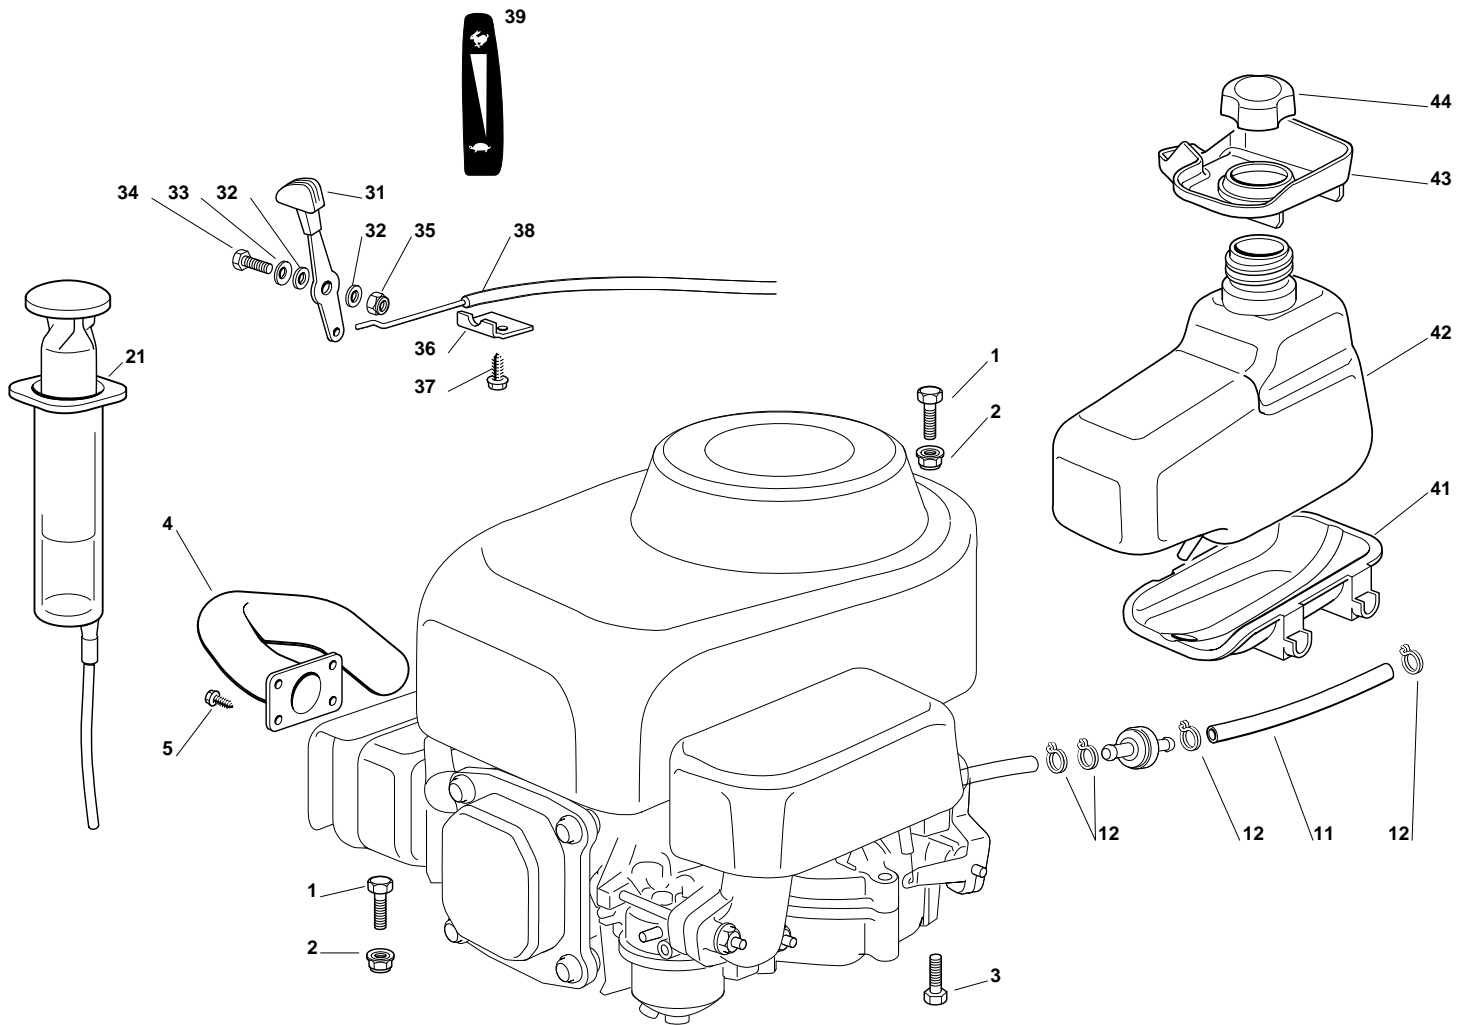

SR 6365 EV

Pos. Fig.	Antal Quantity	Art No Part No	Benämning	Description	Anmärkning Notes
1	3	12691115/0	Skruv	Left Screw	
2	3	12154210/0	Mutter	Nut	
3	1	12691100/0	Skruv	Left Screw	
4	1	18738201/0	Avgasrör	Exhaust Tube	
5	4	12691115/0	Skruv	Left Screw	
11	1	25869035/1	Kabelhållare	Tube	
12	2	18375051/1	Slangklämma	Fair Led	
21	1	18718000/0	Manöverdosa	Syringe	
31	1	384317094/0	Accelerator Lever	Accelerator Lever	
32	2	12523040/0	Bricka	Washer	
33	1	12530060/0	Bricka	Elastic Washer	
34	1	12791500/0	Skruv	Screw	
35	1	12154510/0	Mutter	Nut	
36	1	22981467/0	Trombocyt	Plate	
37	2	12735105/0	Skruv	Screw	
38	1	84000253/1	Gaswire	Throttle Cable	
39	1	14358717/0	Dekal	Label	
41	1	27787057/0	Stöd	Support	
42	1	27733002/1	Tank	Tank	
43	1	27600113/0	Skydd	Guard	
44	1	27790000/1	Lock	Cap