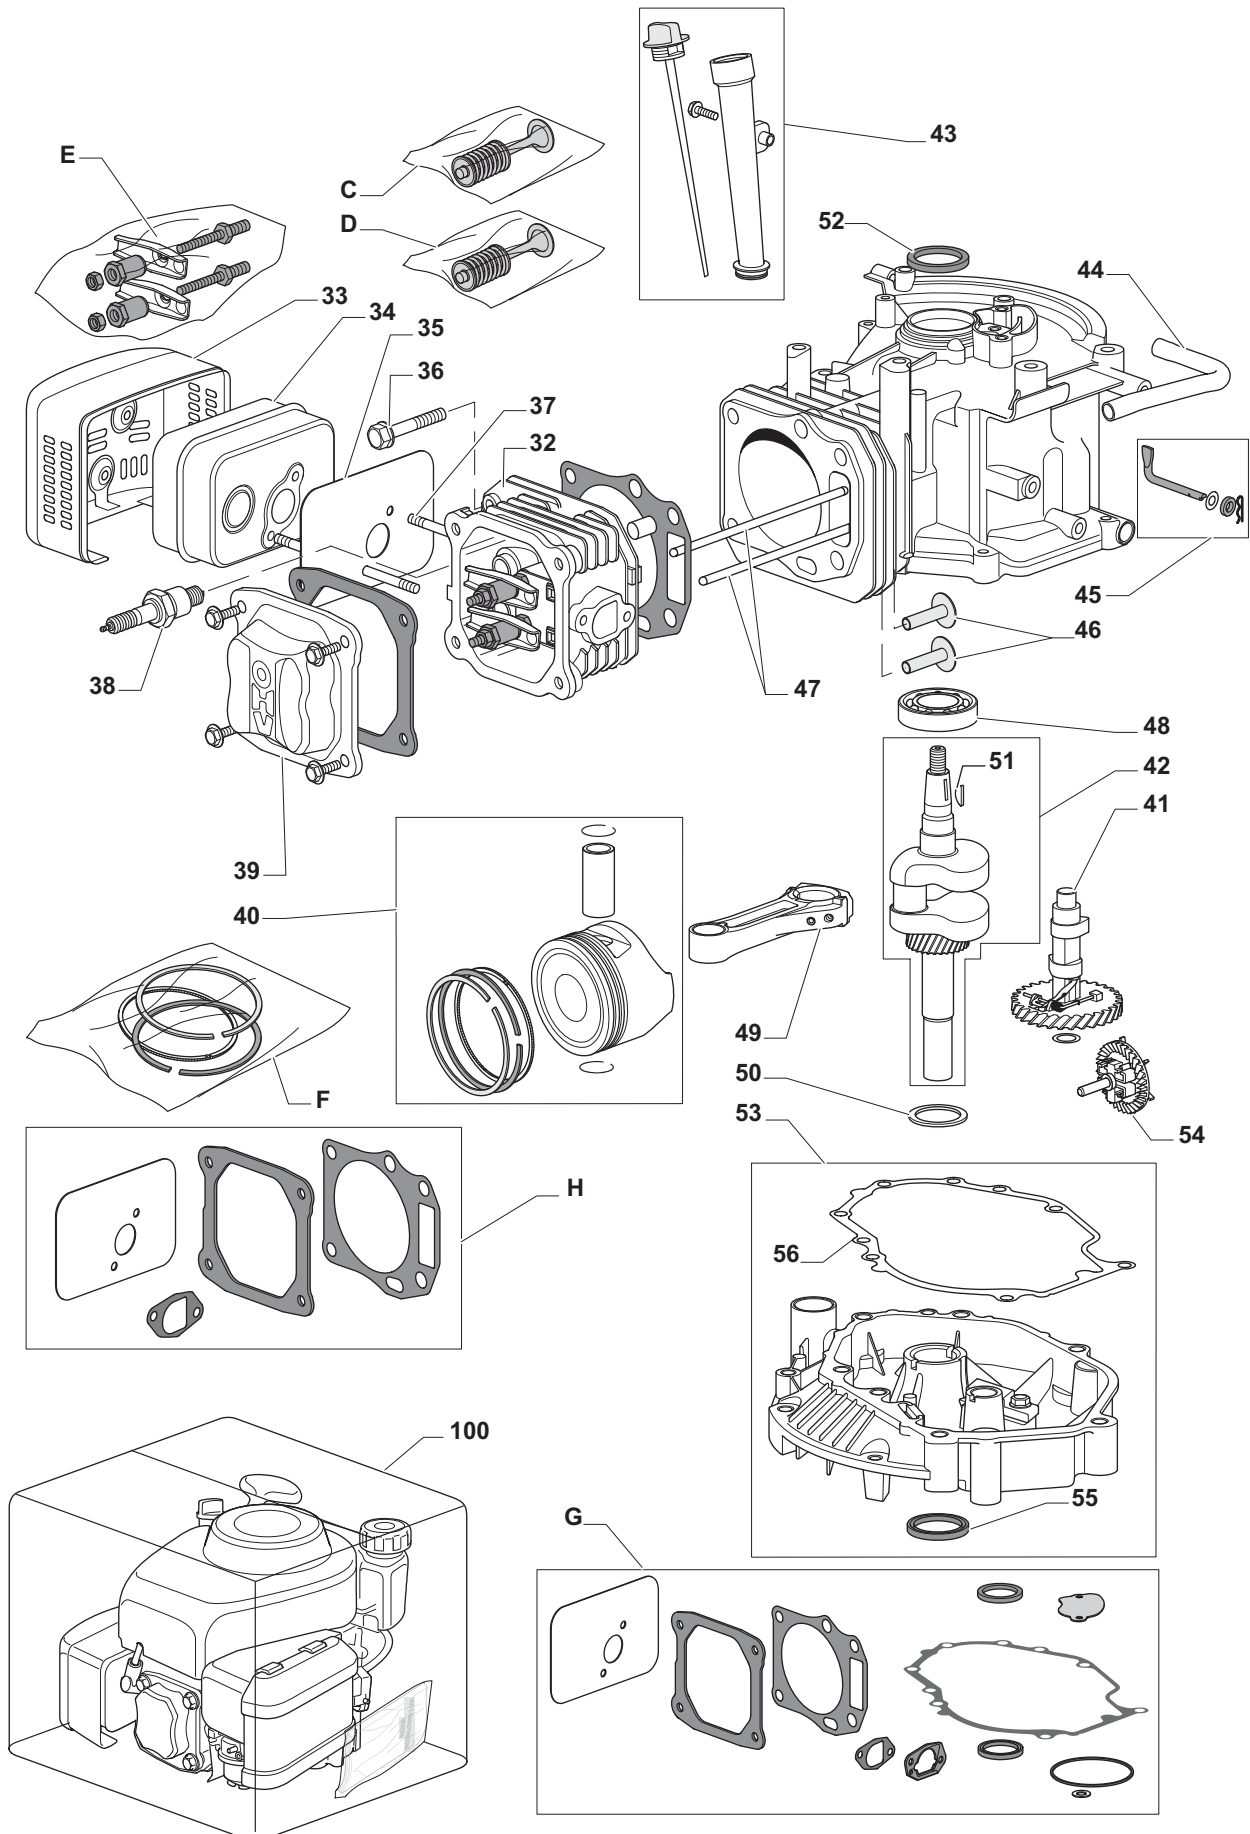

SR 6365 EV

Engine - GGP WBE0704

Pos.	Part no.	Q.ty	Description	Remarks
G	118550247/0	1	Engine Gasket Set	
E	118550273/0	1	Valve Arm Set	
F	118550287/0	1	Piston, Ring Set	
C	118550293/0	1	Intake Valve Assy	
D	118550295/0	1	Exhaust Valve Assy	
H	118550429/0	1	Cylinder Head Gasket Set	
32	118550245/0	1	Cylinder Head Assy	
33	118550425/0	1	Muffler Guard	
34	118550426/0	1	Muffler	
35	118550270/0	1	Gasket, Muffler	
36	118550297/0	4	Screw	
37	118550298/0	2	Stud Bolt	
38	9400-0244-00	1	Spark Plug	
39	118550296/1	1	Cover Comp., Head	
40	118550279/0	1	Piston Assy	
41	118550272/0	1	Camshaft Assy	
42	118550415/0	1	Crankshaft	
43	118550311/0	1	Oil Filler Assy	
44	118550413/0	1	Breather Fule Pipe	
45	118550308/0	1	Shaft, Governor Arm Assy	
46	118550291/0	1	Valve Lifter Assy	
47	118550290/0	2	Push Rods Assy	
48	118550280/0	1	Bearing	
49	118550285/0	1	Connecting Rod Assy	
50	118550283/0	1	Washer	
51	118550288/0	1	Flywheel Key	
52	118550300/0	1	Oil Seal	
53	118550310/0	1	Crankase Cover Assy	
54	118550313/0	1	Speed Governor Assy	
55	118550379/0	1	Oil Seal	
56	118550414/0	1	Crankcase Gasket	
100	118550433/0	1	Engine Assembled