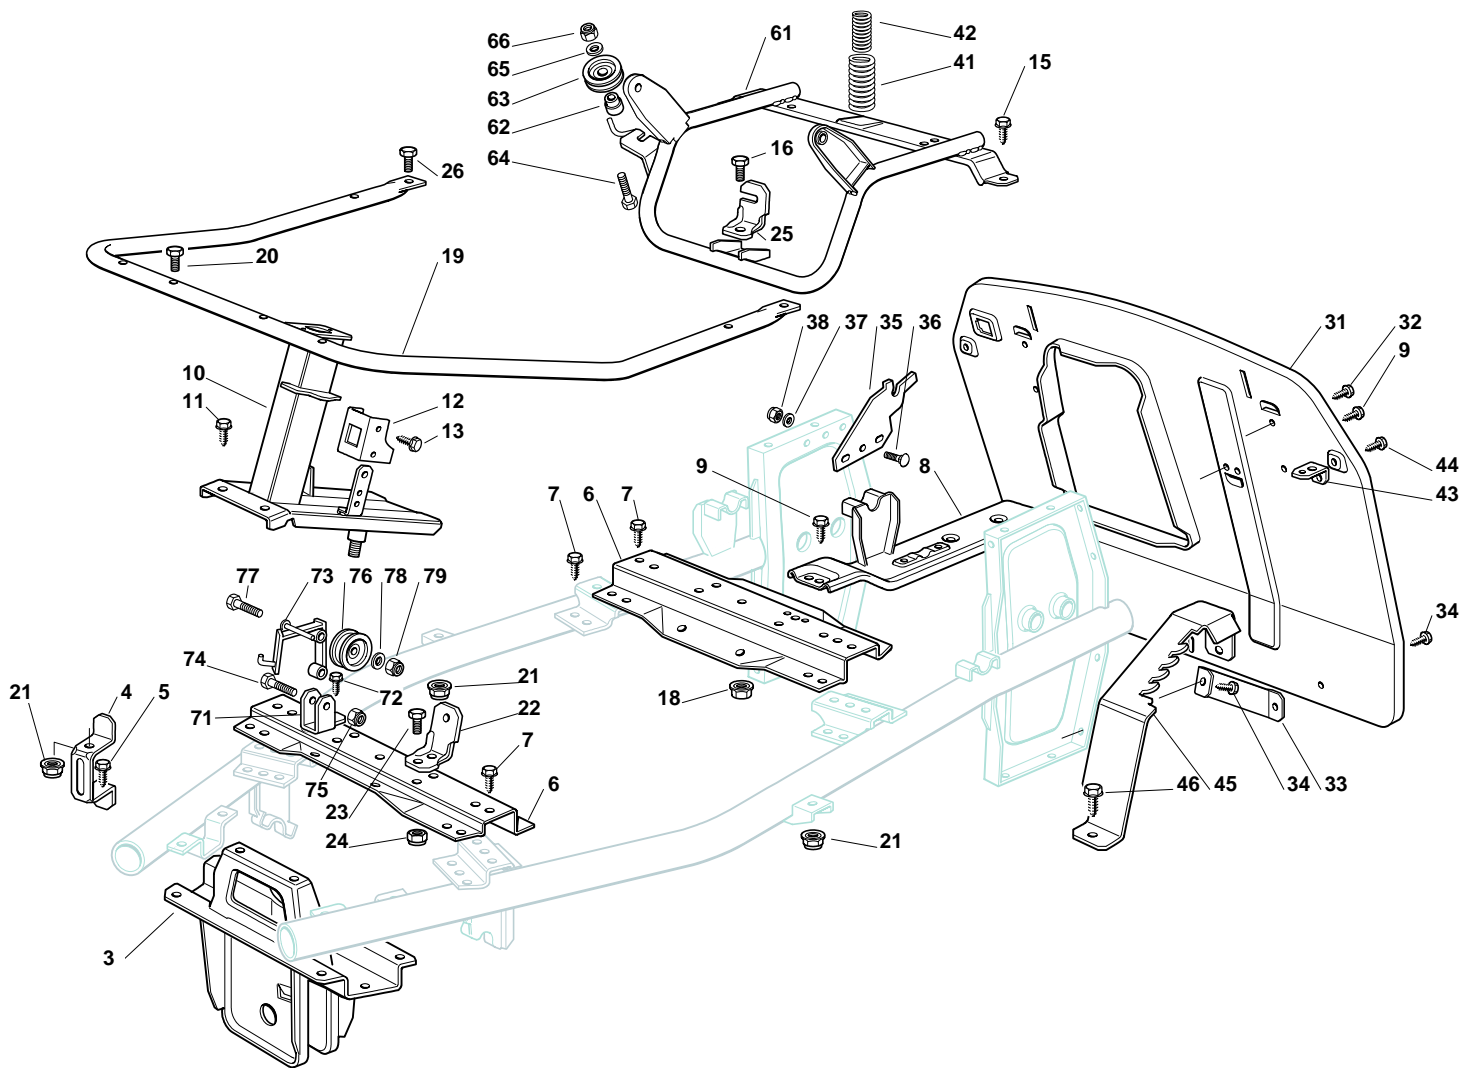

Pos. Fig.	Antal Quantity	Art No Part No	Benämning	Description	Anmärkning Notes
3	1	84783015/1	Stöd	Support	
4	2	27772121/0	Fäste	Clamp	
5	6	12735121/0	Skruv	Screw	
6	2	27650115/1	Trådbygel	Stiffening	
7	10	12735121/0	Skruv	Screw	
8	1	84650105/0	Reduktion	Stiffening	
9	4	12735121/0	Skruv	Screw	
10	1	84783037/0	Support	Support	
11	6	12735121/0	Skruv	Screw	
12	1	27772095/0	Klämma	Support	
13	2	12735105/0	Skruv	Screw	
15	2	12735121/0	Skruv	Screw	
16	1	12793701/0	Skruv	Screw	
18	1	12293201/0	Mutter	Nut	
19	1	27869057/0	Stöd	Support	
20	2	12792099/0	Skruv	Screw	
21	4	12154510/0	Mutter	Nut	
22	1	27773077/0	Fästvinkel	Angle Bracket	
23	1	12791011/0	Skruv	Screw	
24	1	12154510/0	Mutter	Nut	
25	1	27753081/0	Fästvinkel	Angle Bracket	
26	2	12791500/0	Skruv	Screw	
31	1	84545061/0	Tavla	Rear Plate	
32	4	12735121/0	Skruv	Screw	
33	2	27650111/0	Reduktion	Stiffening	
34	4	12735121/0	Skruv	Screw	
35	2	27772131/0	Fäste	Clamp	
36	2	12818690/0	Skruv	Screw	
37	2	12521350/0	Bricka	Washer	
38	2	12155000/0	Mutter	Nut	
41	1	27430567/0	Fjäder	Spring	
42	1	127430569/2	Fjäder	Spring	
43	2	27753073/0	Fästvinkel	Angle Bracket	
44	2	12729600/0	Skruv	Screw	
45	1	27734059/0	Sector	Rack	
46	2	12735121/0	Skruv	Screw	
61	1	84801125/0	Stöd	Support	
62	1	22170910/0	Stift	Pin	
63	1	81003375/1	Stödhjul	Wheel (B&S)	
64	1	12691200/0	Skruv	Right Screw	
65	1	12523060/0	Bricka	Washer	
66	1	12155000/0	Mutter	Nut	
71	1	27753075/0	Fästvinkel	Angle Bracket	
72	1	12735121/0	Skruv	Screw	
73	1	84783041/0	Support	Support	
74	1	12691115/0	Skruv	Left Screw	
75	1	12155000/0	Mutter	Nut	
76	1	81003375/1	Stödhjul	Wheel (B&S)	
77	1	12691200/0	Skruv	Right Screw	
78	1	12523060/0	Bricka	Washer	
79	1	12155000/0	Mutter	Nut