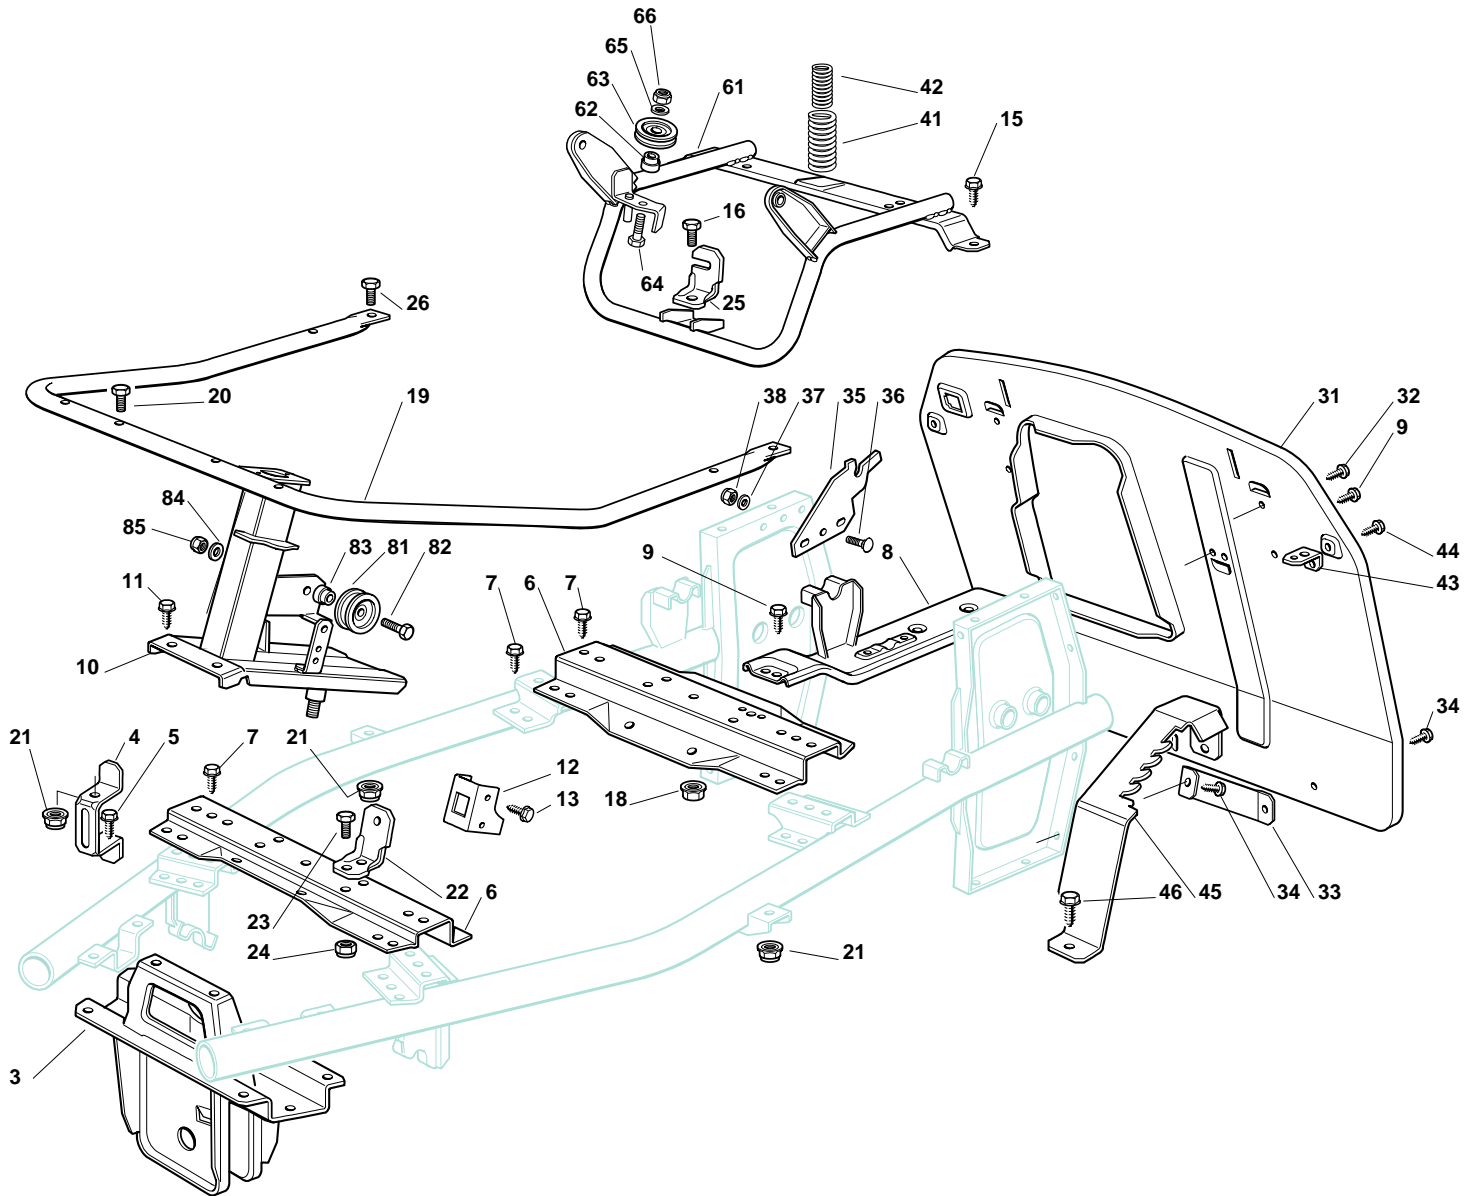

Pos. Fig.	Antal Quantity	Art No Part No	Benämning	Description	Anmärkning Notes
3	1	84783015/1	Stöd	Support	
4	2	27772121/0	Fäste	Clamp	
5	6	12735121/0	Skruv	Screw	
6	2	27650115/1	Trådbygel	Stiffening	
7	10	12735121/0	Skruv	Screw	
8	1	84650105/0	Reduktion	Stiffening	
9	4	12735121/0	Skruv	Screw	
10	1	384783055/0	Support	Support	
11	6	12735121/0	Skruv	Screw	
12	1	27772095/0	Klämma	Support	
13	2	12735105/0	Skruv	Screw	
15	2	12735121/0	Skruv	Screw	
16	1	12793701/0	Skruv	Screw	
18	1	12293201/0	Mutter	Nut	
19	1	27869057/0	Support	Support	
20	2	12792099/0	Skruv	Screw	
21	4	12154510/0	Mutter	Nut	
22	1	27773077/0	Fästvinkel	Angle Bracket	
23	1	12791011/0	Skruv	Screw	
24	1	12154510/0	Mutter	Nut	
25	1	27753081/0	Fästvinkel	Angle Bracket	
26	2	12791500/0	Skruv	Screw	
31	1	84545061/0	Platta	Rear Plate	
32	4	12735121/0	Skruv	Screw	
33	2	27650111/0	Reduktion	Stiffening	
34	4	12735121/0	Skruv	Screw	
35	2	27772131/0	Fäste	Clamp	
36	2	12818690/0	Skruv	Screw	
37	2	12521350/0	Bricka	Washer	
38	2	12155000/0	Mutter	Nut	
41	1	27430567/0	Fjäder	Spring	
42	1	27430569/1	Fjäder	Spring	
43	2	27753073/0	Fästvinkel	Angle Bracket	
44	2	12729600/0	Skruv	Screw	
45	1	27734059/0	Sector	Rack	
46	2	12735121/0	Skruv	Screw	
61	1	384801141/0	Seat Support	Support	
62	1	22170910/0	Stift	Pin	
63	1	81003375/1	Stödhjul	Wheel (B&S)	
64	1	12691200/0	Skruv	Right Screw	
65	1	12523060/0	Bricka	Washer	
66	1	12155000/0	Mutter	Nut	
81	1	81003375/1	Stödhjul	Wheel (B&S)	
82	1	12691200/0	Skruv	Right Screw	
83	1	22170910/0	Stift	Pin	
84	1	12523060/0	Bricka	Washer	
85	1	12155000/0	Mutter	Nut