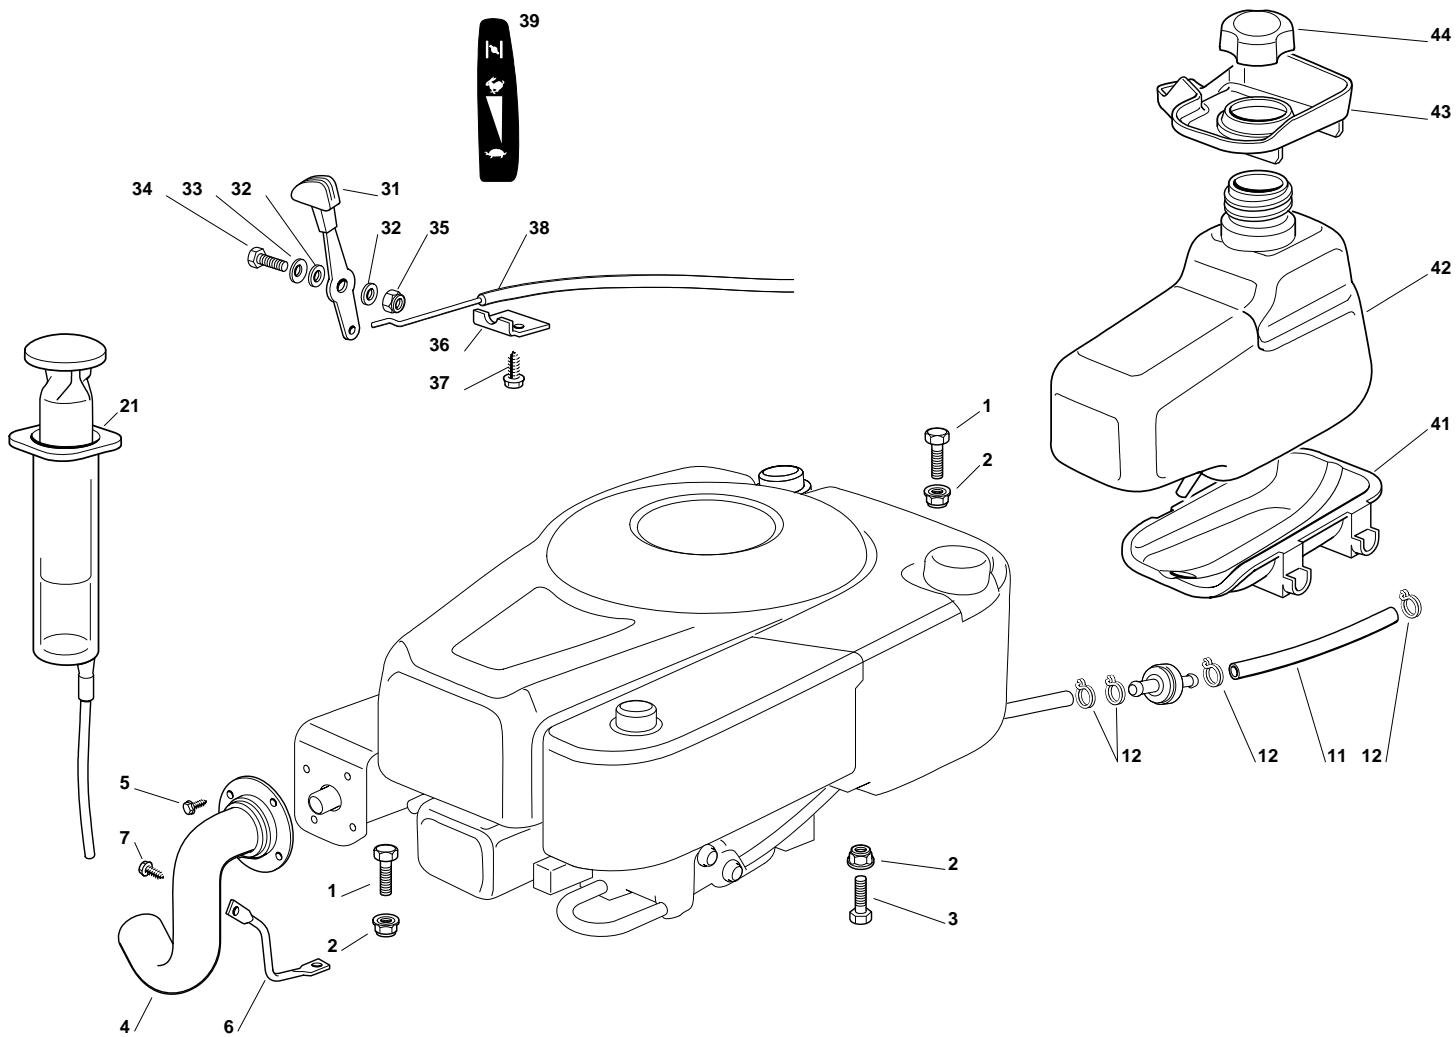

Pos. Fig.	Antal Quantity	Art No Part No	Benämning	Description	Anmärkning Notes
1	2	12691100/0	Skruv	Left Screw	
2	3	12154210/0	Mutter	Nut	
3	1	12691800/0	Skruv	Screw	
4	1	118738245/0	Avgasrör	Exhaust Tube	
5	1	12735104/0	Skruv	Screw	
6	1	127787077/0	Stöd	Bracket	
7	1	12735110/0	Skruv	Screw	
11	1	25869033/1	Vevstake	Connecting Tube	
12	2	18375051/1	Slangklämma	Fair Led	
21	1	18718000/0	Manöverdosa	Syringe	
31	1	384317094/0	Accelerator Lever	Accelerator Lever	
32	2	12523040/0	Bricka	Washer	
33	1	12530060/0	Bricka	Elastic Washer	
34	1	12791500/0	Skruv	Screw	
35	1	12154510/0	Mutter	Nut	
36	1	22981467/0	Plåt	Plate	
37	2	12735105/0	Skruv	Screw	
38	1	184000254/0	Gaswire	Throttle Cable	
39	1	114364614/0	Dekal	Label	
41	1	27787057/0	Stöd	Support	
42	1	27733002/1	Tank	Tank	
43	1	27600113/0	Skydd	Guard	
44	1	27790000/1	Lock	Cap