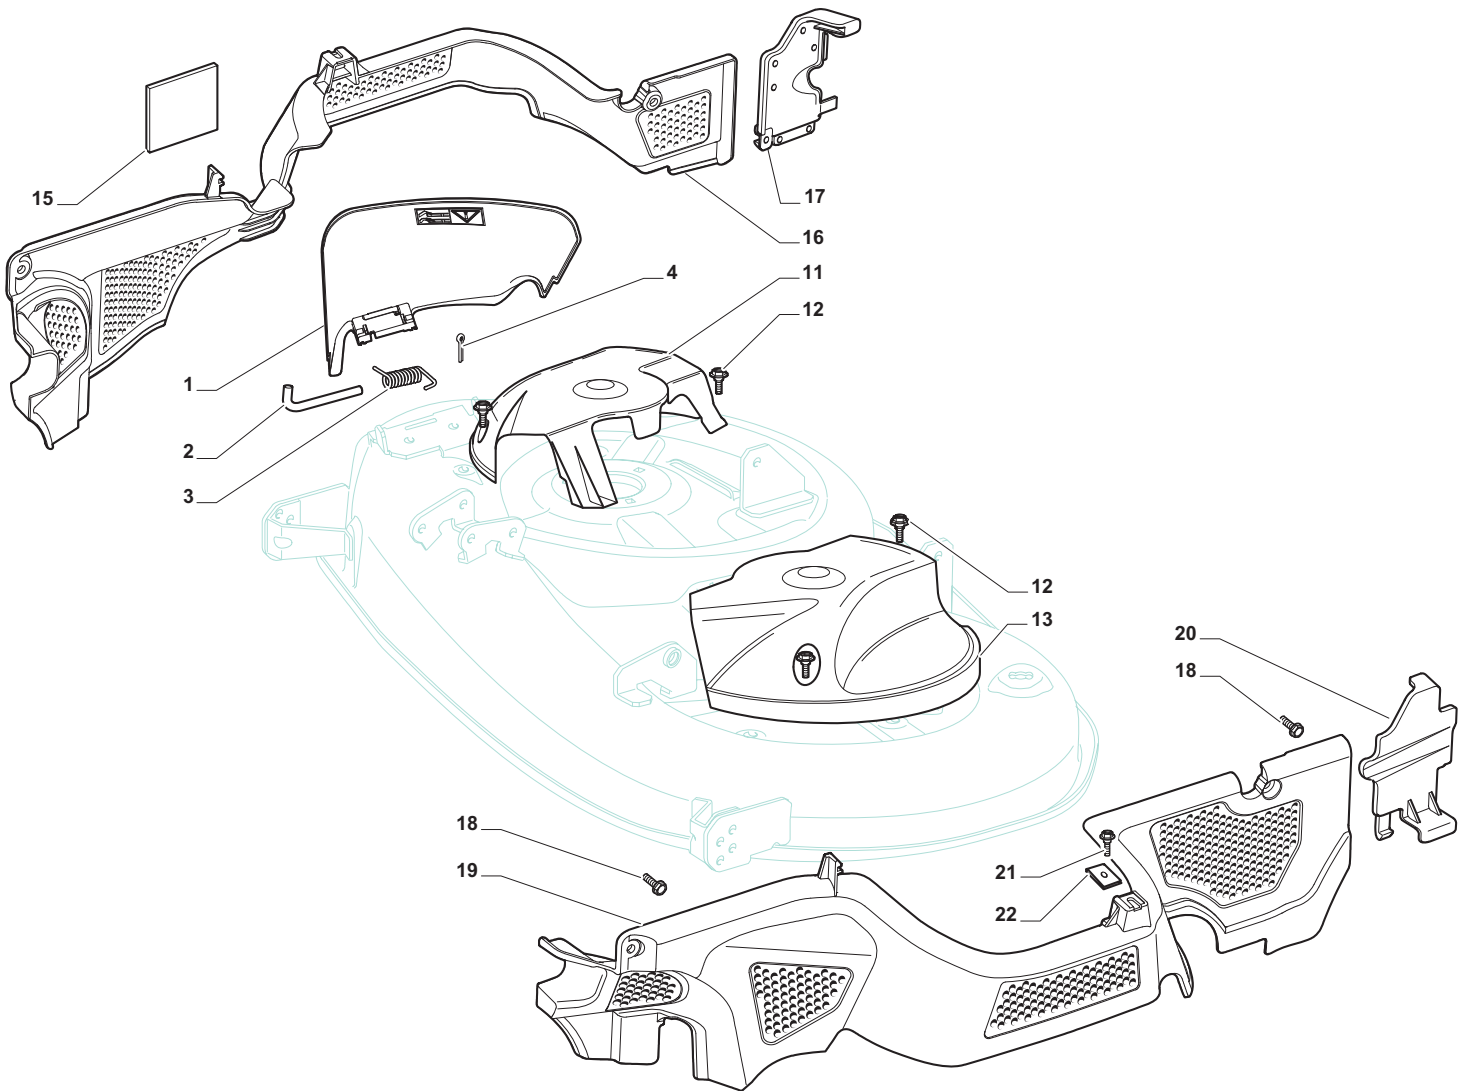

Pos. Fig.	Antal Quantity	Art No Part No	Benämning	Description	Anmärkning Notes
1	1	325600077/1	Avsluta Skydd	Exit Protection	
2	1	25510073/0	Stift	Pin	
3	1	125430242/1	Fjäder	Spring	
4	1	12141418/0	Bricka	Washer	
11	1	325600078/0	Hus	Case	
12	4	125943006/0	Skruv	Screw	
13	1	325600079/0	Hus	Case	
15	1	325600084/0	Skydd	Guard	
16	1	325060154/0	Hus	Case	
17	1	325600082/0	Skydd	Guard	
18	4	125943011/0	Skruv	Screw	
19	1	325060155/0	Hus	Case	
20	1	325600083/0	Skydd	Guard	
21	2	27943051/0	Skruv	Screw	
22	2	112437506/0	Trombocyt	Plate