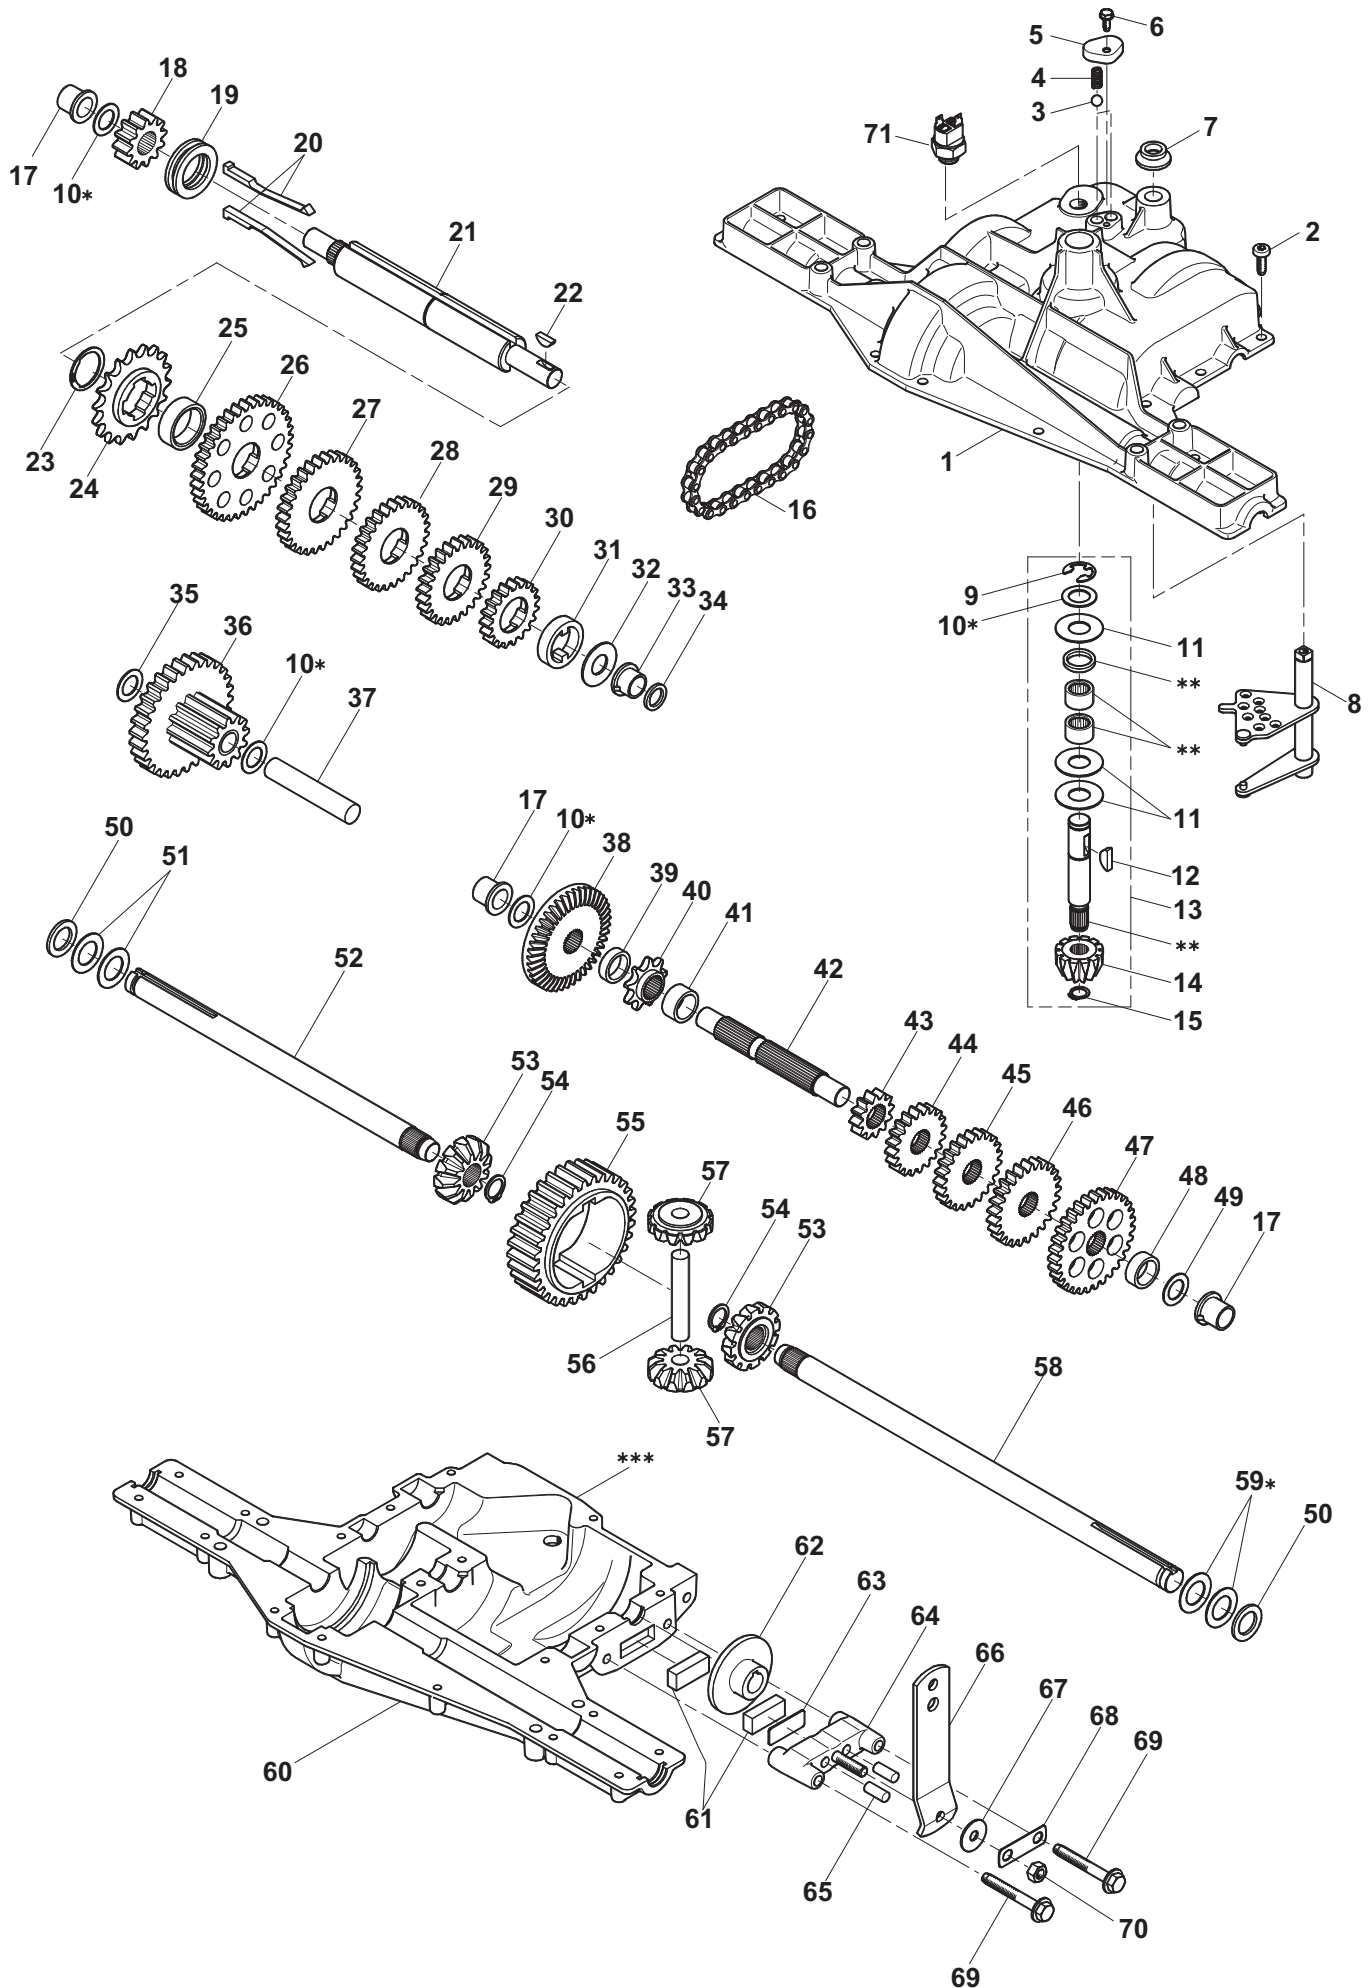

Pos. Fig.	Antal Quantity	Art No Part No	Benämning	Description	Anmärkning Notes
1	1	F000-5962-AC	Housing, Upper	Housing, Upper	
2	16	F000-1919-00	Screw, Tapping, 43922 X .734	Screw, Tapping, 43922 X .734	
3	2	F000-5947-00	Ball, Detent	Ball, Detent	
4	2	F000-5948-00	Spring, Detent	Spring, Detent	
5	1	F000-5950-00	Cover, Detent	Cover, Detent	
6	1	F084-0052-00	Screw, Tapping, No. 45566 X .482	Screw, Tapping, No. 45566 X .482	
7	1	F000-7010-00	V-Ring	V-Ring	
8	1	F000-6517-00	Assy, Kit, Shifter	Assy, Kit, Shifter	
9	1	F000-1106-00	Ring, Retaining	Ring, Retaining	
10	4	F000-4689-00	Assy, Kit, Shim, .625Shaft	Assy, Kit, Shim, .625Shaft	
11	3	F000-3876-00	Washer, Plain, .632 X1.38 X .046	Washer, Plain, .632 X1.38 X .046	
12	1	F000-1746-00	Key, Woodruff, No. 606	Key, Woodruff, No. 606	
13	1	F000-6595-00	Assy, Kit, Input Shaft	Assy, Kit, Input Shaft	
14	1	F000-5620-00	Pinion, Bevel, 12T	Pinion, Bevel, 12T	
15	1	F000-3624-00	Ring, Retaining	Ring, Retaining	
16	1	F000-3625-00	Chain, 24 Pitches	Chain, 24 Pitches	
17	3	F000-5510-00	Bearing, Flange	Bearing, Flange	
18	1	F000-5627-00	Gear, Spur, 12T	Gear, Spur, 12T	
19	1	F000-5303-00	Collar, Clutch	Collar, Clutch	
20	1	F000-4758-00	Assy, Kit, Clutch Keys	Assy, Kit, Clutch Keys	
21	1	F000-5737-00	Shaft, Intermediate	Shaft, Intermediate	
22	1	F000-1375-00	Key, Woodruff, No. 61	Key, Woodruff, No. 61	
23	1	F000-3627-00	Ring, Retaining	Ring, Retaining	
24	1	F000-3830-00	Sprocket, 18T	Sprocket, 18T	
25	1	F000-3841-00	Spacer, 1.131 X 1.45 X.494	Spacer, 1.131 X 1.45 X.494	
26	1	F000-5365-00	Gear, Spur, 37T	Gear, Spur, 37T	
27	1	F000-3867-00	Gear, Spur, 30T	Gear, Spur, 30T	
28	1	F000-5014-00	Gear, Spur, 27T	Gear, Spur, 27T	
29	1	F000-3783-00	Gear, Spur, 25T	Gear, Spur, 25T	
30	1	F000-5202-00	Gear, Spur, 19T	Gear, Spur, 19T	
31	1	F000-5027-00	Spacer, 1.133 X 1.50 X.375	Spacer, 1.133 X 1.50 X.375	
32	1	F000-3628-00	Washer, Plain, .640 X1.37 X .061	Washer, Plain, .640 X1.37 X .061	
33	1	F000-5511-00	Bearing, Flange	Bearing, Flange	
34	1	F000-5508-00	Seal, Oil	Seal, Oil	
35	1	F000-1425-00	Washer, Plain, .632 X1.00 X .046	Washer, Plain, .632 X1.00 X .046	
36	1	F000-6358-00	Assy, Gear, Comb., 12T& 30T	Assy, Gear, Comb., 12T& 30T	
37	1	F000-3967-00	Shaft, Idler	Shaft, Idler	
38	1	F000-7003-00	Gear, Bevel, 36T	Gear, Bevel, 36T	
39	1	F000-3630-00	Spacer, .781 X 1.00 X.281	Spacer, .781 X 1.00 X.281	
40	1	F000-3645-00	Sprocket, 9T	Sprocket, 9T	
41	1	F000-5016-00	Spacer, .781 X 1.00 X.494	Spacer, .781 X 1.00 X.494	
42	1	F000-5015-00	Shaft, Drive	Shaft, Drive	
43	1	F000-5364-00	Gear, Spur, 12T	Gear, Spur, 12T	
44	1	F000-3866-00	Gear, Spur, 20T	Gear, Spur, 20T	
45	1	F000-5013-00	Gear, Spur, 23T	Gear, Spur, 23T	
46	1	F000-3719-00	Gear, Spur, 25T	Gear, Spur, 25T	
47	1	F000-3683-00	Gear, Spur, 31T	Gear, Spur, 31T	
48	1	F000-3714-00	Spacer, .781 X 1.00 X.375	Spacer, .781 X 1.00 X.375	
49	1	F000-1145-00	Washer, Plain, .632 X1.00 X .060	Washer, Plain, .632 X1.00 X .060	
50	2	F000-5130-00	Washer, Neoprene	Washer, Neoprene	
51	2	F000-3184-00	Washer, Plain, .758 X1.25 X .031	Washer, Plain, .758 X1.25 X .031	
52	1	F000-7070-10	Axle, Lh	Axle, Lh	
53	2	F000-5622-00	Gear, Miter, 12T, Splined	Gear, Miter, 12T, Splined	
54	2	F000-5270-00	Ring, Retaining	Ring, Retaining	
55	1	F000-3839-00	Gear, Spur, 32T	Gear, Spur, 32T	
56	1	F000-3919-00	Shaft, Cross	Shaft, Cross	
57	2	F000-5623-00	Gear, Miter, 12T, Idler	Gear, Miter, 12T, Idler	
58	1	F000-7070-20	Axle, Rh	Axle, Rh	
59	1	F000-4691-00	Assy, Kit, Shim, .750Shaft	Assy, Kit, Shim, .750Shaft	
60	1	F000-5304-R0	Housing, Lower	Housing, Lower	
61	2	F000-7109-00	Puck, Friction	Puck, Friction	
62	1	F000-5960-00	Disc, Brake	Disc, Brake	
63	1	F000-3758-00	Spacer, Brake Puck	Spacer, Brake Puck	
64	1	F000-5554-00	Jaw, Brake	Jaw, Brake	
65	2	F000-3843-00	Drev	Pin, Dowel	
66	1	F000-7026-00	Spak	Lever, Actuating