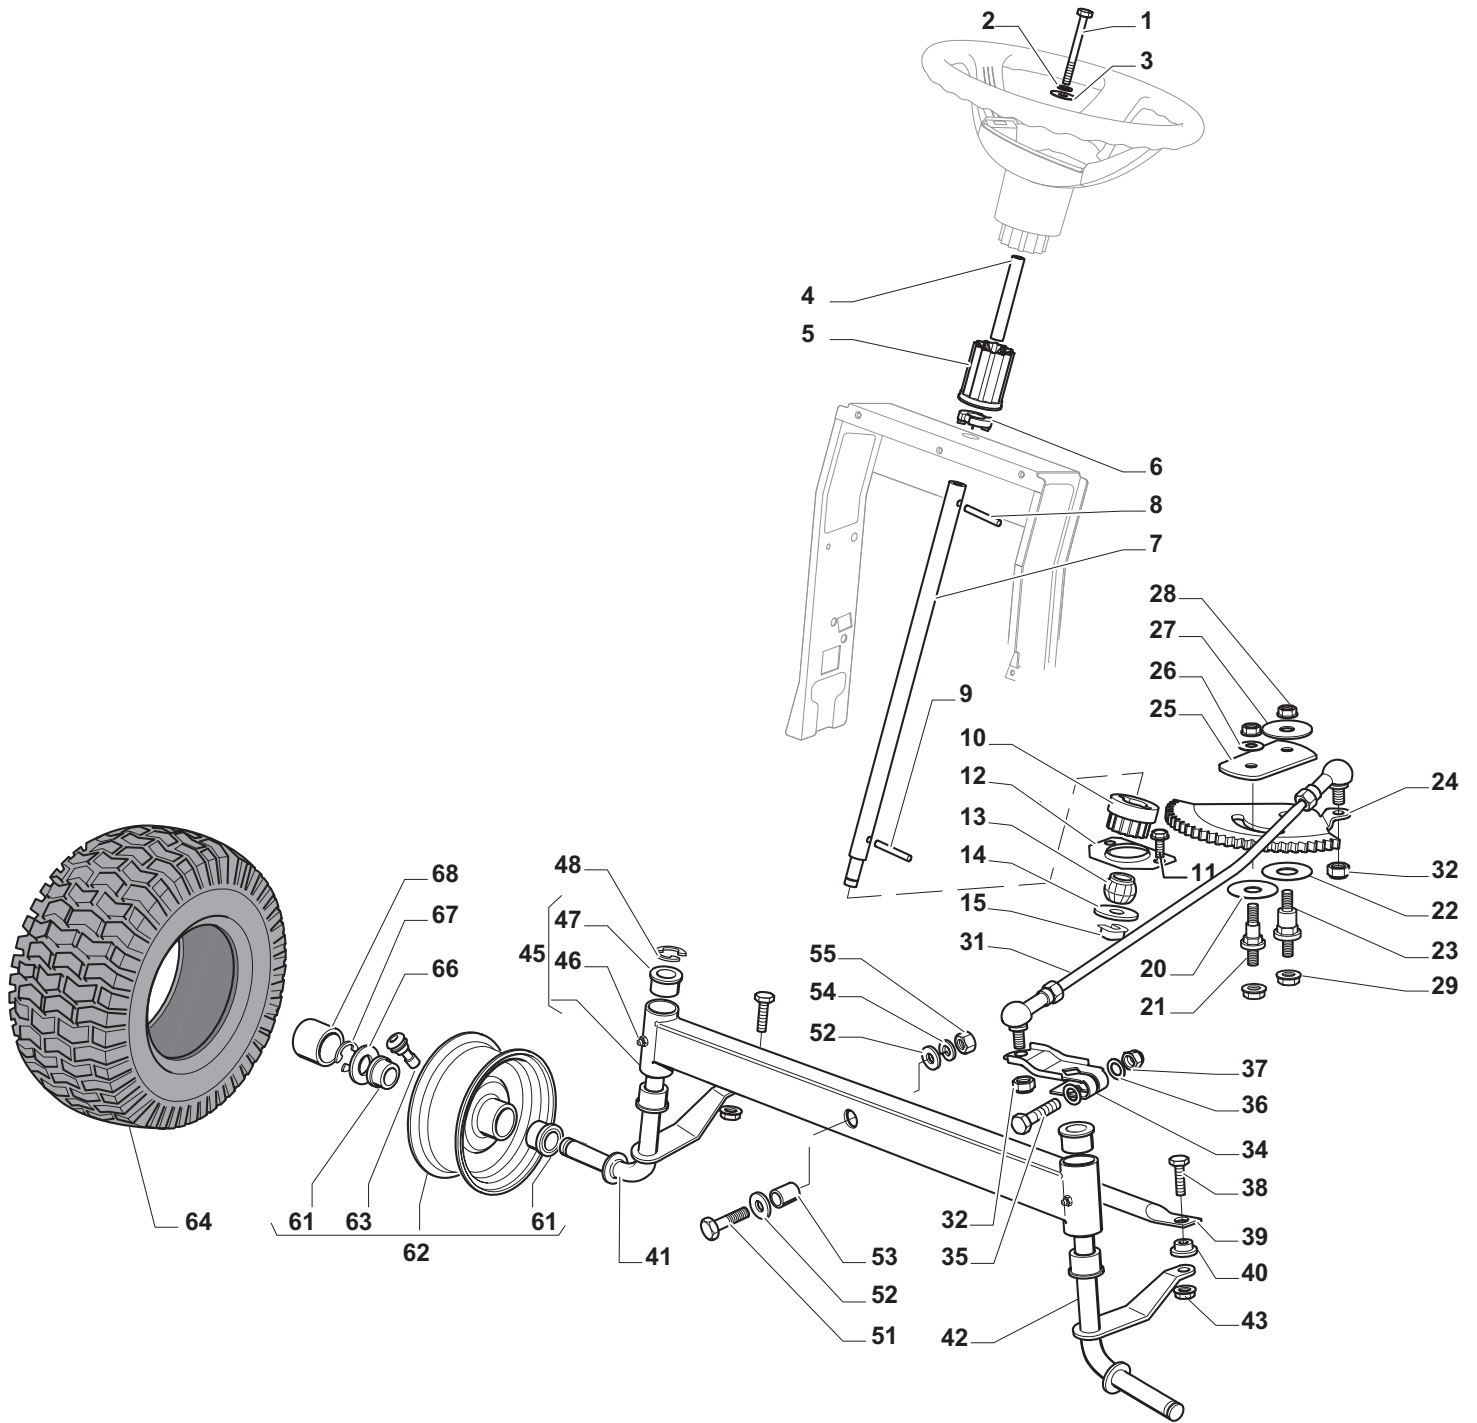

Pos. Fig.	Antal Quantity	Art No Part No	Benämning	Description	Anmärkning Notes
1	1	12692050/0	Skruv	Screw	
2	1	12540260/0	Bricka	Washer	
3	1	12523070/0	Bricka	Washer	
4	1	125160047/0	Distans	Spacer	
5	1	325785318/0	Stöd	Support	
6	1	325038008/0	Bussning	Bush	
7	1	125520007/0	Steering Column	Steering Column	
8	1	112620300/0	Stift	Pin	
9	1	12622650/0	Stift	Pin	
10	1	125570003/0	Drev	Pinion	
11	2	27943051/0	Skruv	Screw	
12	1	325785213/1	Stöd	Support	
13	1	25743000/0	Ledkåpa, Vä+Hö	Joint	
14	1	12521370/0	Bricka	Washer	
15	1	12436030/0	Trombocyt	Plate	
20	1	22672151/0	Bricka	Washer	
21	1	125510104/0	Stift	Pin	
22	1	125670023/0	Bricka	Washer	
23	1	125510109/0	Stift	Pin	
24	1	325735519/0	Steering Shaft	Steering Shaft	
25	1	325547233/0	Tavla	Plate	
26	1	12369500/0	Bricka	Washer	
27	1	22160400/0	Dammskydd	Dust Cover	
28	2	12155010/0	Mutter	Nut	
29	2	12154210/0	Mutter	Nut	
31	1	382000566/0	Stång	Steering Rod	
32	2	12156602/0	Mutter	Nut	
34	1	325318243/0	Spak	Lever	
35	1	12692390/0	Skruv	Screw	
36	2	12521360/0	Bricka	Washer	
37	1	12156602/0	Mutter	Nut	
38	2	125510103/0	Stift	Pin	
39	1	325840029/0	Gasreglagelänk	Tie Rod	
40	2	325038007/0	Bussning	Bush	
41	1	382230373/0	Right Stub Axle	Right Stub Axle	
42	1	382230375/0	Left Stub Axle	Left Stub Axle	
43	2	12155000/0	Mutter	Nut	
45	1	382034030/0	Equalizer With Bush (With 36 + 37)	Equalizer With Bush And Lubricator	
46	2	12379511/0	Smörjnippl	Grease Dispenser	
47	4	25034002/1	Bussning	Brass	
48	1	12001010/0	Låsring	Benzing	
51	1	12692695/0	Skruv	Screw	
52	2	12523100/0	Bricka	Washer	
53	1	25160016/0	Distans	Spacer	
54	1	12587100/0	Bricka	Washer	
55	1	12295300/0	Mutter	Nut	
61	4	25122200/2	Kullager	Bearing	
62	2	182000598/0	Rimm	Rimm	
63	2	25950000/0	Ventil	Valve	
64	2	127590066/0	Dack	Tire	
66	2	25670005/1	Bricka	Washer	
67	2	12001010/0	Låsring	Benzing	
68	2	322110233/0	Navkapsel	Hub Cover