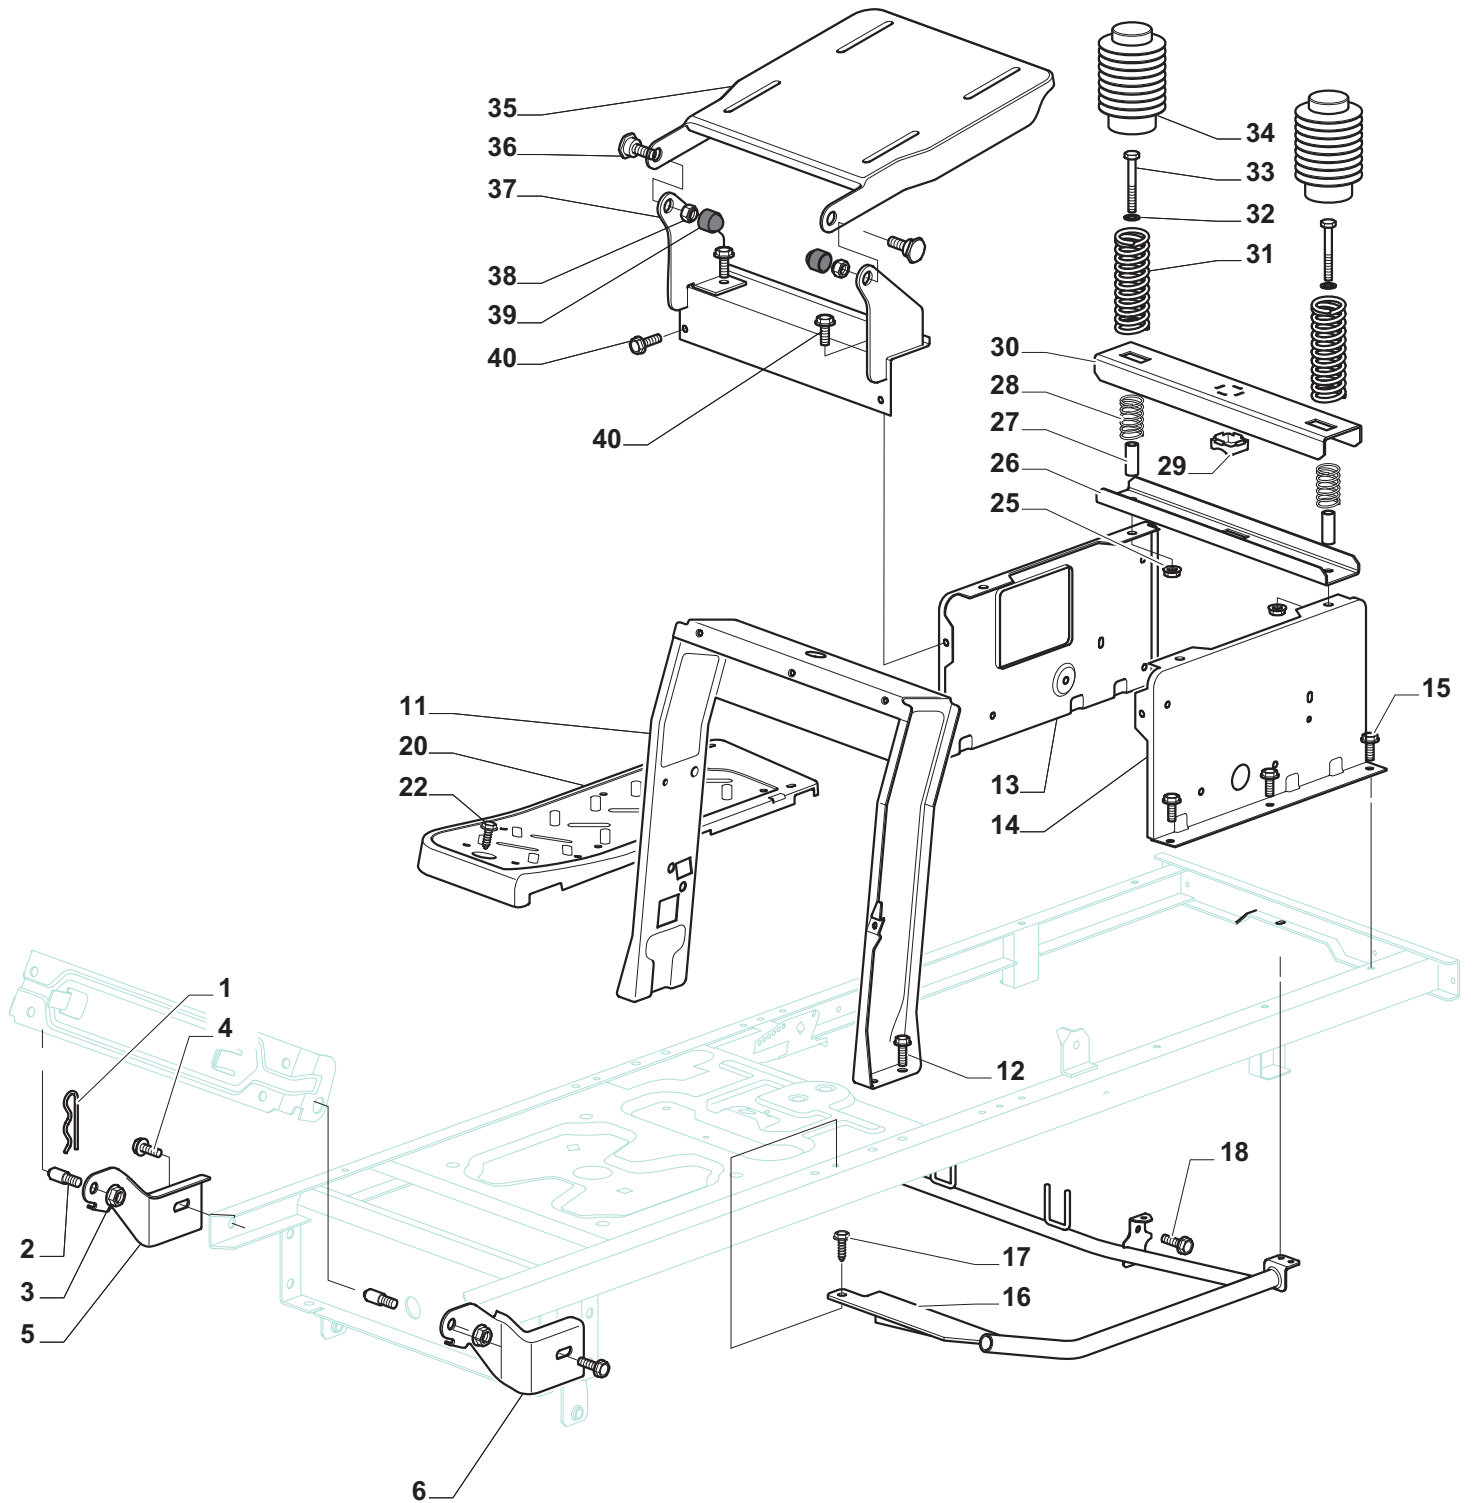

Genuine Spare Parts

www.stiga.com

**SD 9812!`&H\$) &\$&, (#G: %
Model Year 2011**

- Use GLOBAL GARDEN PRODUCT Genuine Spare Parts specified in the parts list for repair and/or replacement.
- The contents described in the parts list may change due to improvement.
- The drawings of the spare parts are only indicative and might not represent the part in question exactly.
- The indications "right" - "left" - "front" - "rear" refer to the position of the operator when using the machine.
- When placing orders of parts for repair and/or replacement, make sure that the illustrated parts list is the one applying to the machine's year of manufacture, as shown on the identification plate attached to the machine.

Pos. Fig.	Antal Quantity	Art No Part No	Benämning	Description	Anmärkning Notes
1	1	24487998/0	Låsnål	Cotter Pin	
2	2	25510079/0	Stift	Pin	
3	2	12154210/0	Mutter	Nut	
4	2	12735599/0	Skruv	Screw	
5	1	325547225/0	Trombocyt-hö	Right Plate	
6	1	325547227/0	Trombocyt-vä	Left Plate	
11	1	382785169/1	Stöd	Steering Column Support	
12	4	125943009/0	Skruv	Screw	
13	1	325785331/0	Stöd	Right Seat Support	
14	1	325785333/0	Stöd	Left Seat Support	
15	6	125943009/0	Skruv	Screw	
16	1	382785179/0	Fotsteg Stöd	Footboard Support	
17	2	125943009/0	Skruv	Screw	
18	2	125943009/0	Skruv	Screw	
20	1	325500041/1	Fotsteg-hö	Right Footboard	
21	1	325500043/1	Fotsteg-Vä	Left Footboard	
22	2	12735599/0	Skruv	Screw	
25	2	12293201/0	Mutter	Nut	
26	1	325820109/0	Seat Support	Seat Support	
27	2	125160048/0	Distans	Spacer	
28	2	125430263/0	Fjäder	Spring	
29	1	325060038/0	Fäste	Cam	
30	1	325820105/0	Stöd	Support	
31	2	125430264/0	Fjäder	Spring	
32	2	12521350/0	Bricka	Washer	
33	2	12691400/0	Skruv	Right Screw	
34	2	325122002/0	Hood	Hood	
35	1	382547061/0	Tavla	Plate	
36	2	22524970/2	Stift	Pin	
37	1	382820151/0	Seat Support	Seat Support	
38	2	12155010/0	Mutter	Nut	
39	2	118203854/0	Tätningshylsa	Protection	
40	4	125943009/0	Skruv	Screw	