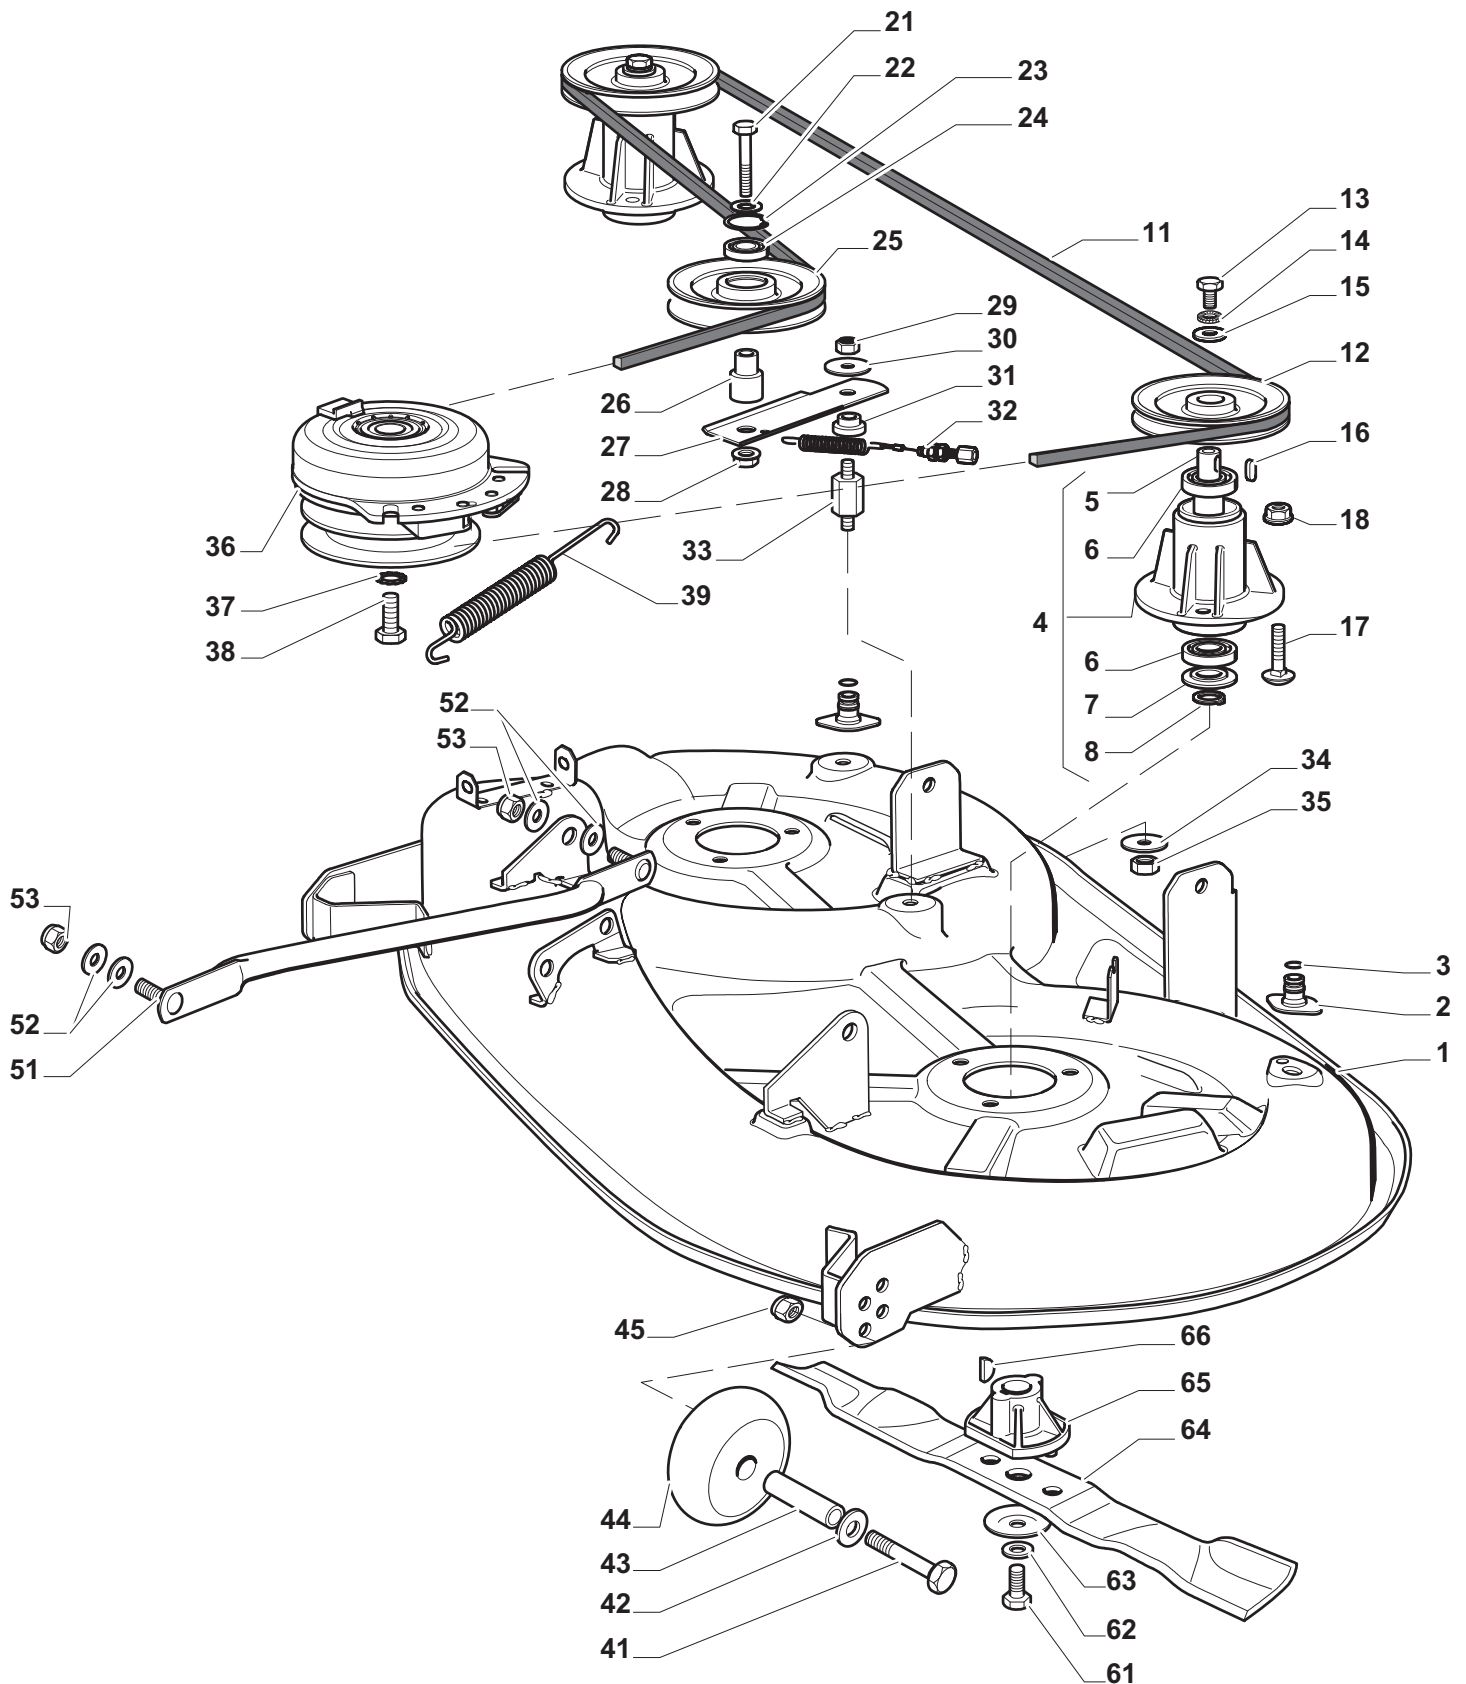

Pos. Fig.	Antal Quantity	Art No Part No	Benämning	Description	Anmärkning Notes
1	1	382564209/0	Plate	Plate	
2	2	325033086/0	Water Hose Connection	Water Hose Connection	
3	2	19035000/0	O-ring	Or Ring	
4	2	382207204/0	Oljefilter	Flange Ass.Y	
5	2	125020804/0	Vevaxel	Shaft	
6	4	119216047/0	Kullager	Bearing	
7	2	25160501/0	Dammskydd	Dust Cover	
8	2	12609260/0	Seeger	Seeger	
11	1	135061504/0	Drivrem	Belt	
12	2	25601571/0	Remskiva	Pulley	
13	2	12793102/0	Skruv	Screw	
14	2	12540260/0	Bricka	Washer	
15	2	25670007/0	Bricka	Washer	
16	2	12139480/0	Kil	Feather	
17	6	12818690/0	Skruv	Screw	
18	6	12154210/0	Mutter	Nut	
21	1	12691400/0	Skruv	Right Screw	
22	1	12524010/0	Bricka	Washer	
23	1	12610800/0	Seegerring	Seeger	
24	1	119216048/0	Kullager	Bearing	
25	1	125601586/0	Remskiva	Pulley	
26	1	125160052/0	Distans	Spacer	
27	1	325318232/0	Spak	Lever	
28	1	12293201/0	Mutter	Nut	
29	1	12155020/0	Mutter	Nut	
30	1	125670022/0	Bricka	Washer	
31	1	125040635/0	Bussning	Bush	
32	1	82004618/0	Kabel	Wire	
33	1	125160049/0	Distans	Spacer	
34	1	12523080/0	Bricka	Washer	
35	1	12156602/0	Mutter	Nut	
36	1	118399063/0	Koppling	Clutch	
37	1	12543000/0	Bricka	Washer	
38	1	12737320/0	Skruv	Screw	
39	1	22430216/0	Fjäder	Spring	
41	2	12692050/0	Skruv	Screw	
42	2	12523060/0	Bricka	Washer	
43	2	25510072/0	Distans	Spacer	
44	2	82700001/0	Stödhjul	Anti Scalp Wheel Ø 100	
45	2	12293201/0	Mutter	Nut	
51	2	382000565/0	Equalizer Rod	Equalizer Rod	
52	8	25670008/1	Bricka	Washer	
53	4	12156602/0	Mutter	Nut	
61	2	12735694/0	Skruv	Screw	
62	2	12523080/0	Bricka	Washer	
63	2	22160400/0	Dammskydd	Dust Cover	
64	2	82004346/0	Kniv	Right Blade Mulching	
65	2	25463200/0	Knivfäste	Blade Hub	
66	2	12139100/0	Kil	Feather, Crankshaft Ø 22.2