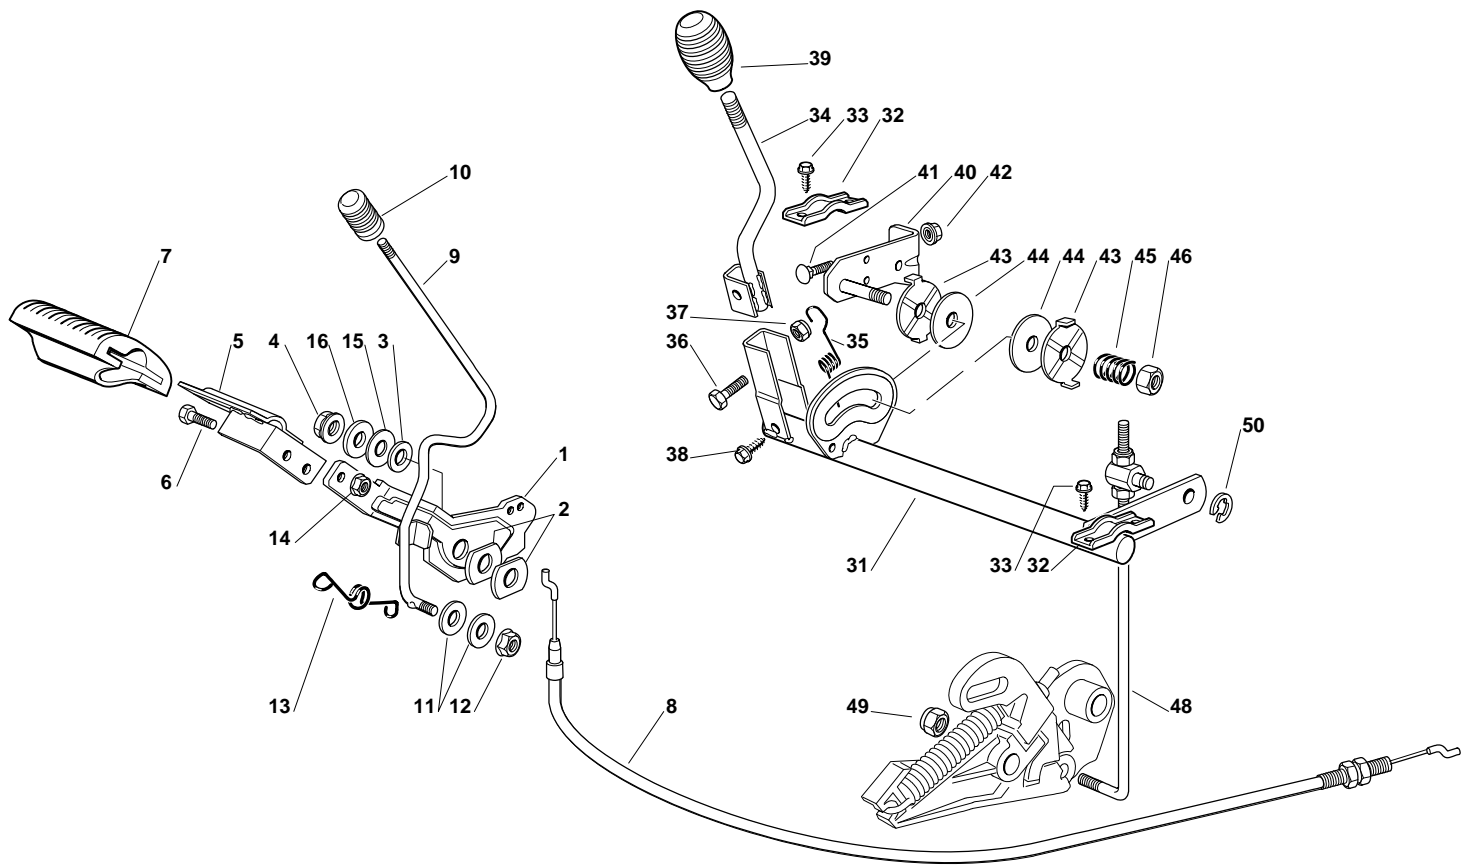

GARDEN COMPACT EV - Model Year 2010

GARDEN COMPACT EV - Model Year 2010

Pos. Fig.	Antal Quantity	Art No Part No	Benämning	Description	Anmärkning Notes
1	1	27500051/0	Pedal	Pedal	
2	2	27670054/0	Bricka	Washer	
3	1	12521350/0	Bricka	Washer	
4	1	12154210/0	Mutter	Nut	
5	1	84503005/0	Pedal Upper	Pedal Upper	
6	2	112791200/1	Skruv	Screw	
7	1	25110269/0	Clamp Cover	Clamp Cover	
8	1	184207107/0	Kabel	Cable	
9	1	27034064/1	Länk	Rod	
10	1	27395050/1	Knopp	Knob	
11	2	25670011/0	Bricka	Washer	
12	1	12154210/0	Mutter	Nut	
13	1	27430564/0	Fjäder	Spring	
14	2	12292102/0	Mutter	Nut	
15	1	27670055/0	Bricka	Washer	
16	1	12523060/0	Bricka	Washer	
31	1	384001027/0	Axel	Axle	
32	2	27546015/1	Plåt	Plate	
33	4	12729600/0	Skruv	Screw	
34	1	84317071/0	Arm	Gearshift	
35	1	27430570/1	Fjäder	Spring	
36	1	12674700/0	Skruv	Screw	
37	1	12154510/0	Mutter	Nut	
38	1	12729600/0	Skruv	Screw	
39	1	25394510/0	Knopp	Knob	
40	1	384783047/0	Stöd	Bracket	
41	2	12818690/0	Skruv	Screw	
42	2	12293201/0	Mutter	Nut	
43	2	27670053/0	Bricka	Washer	
44	2	127207000/0	Lining	Lining	
45	1	27430560/0	Fjäder	Spring	
46	1	12155020/0	Mutter	Nut	
48	1	384002084/0	Rod	Rod	
49	1	12150000/0	Mutter	Nut	
50	1	12604897/0	Låsring	Washer