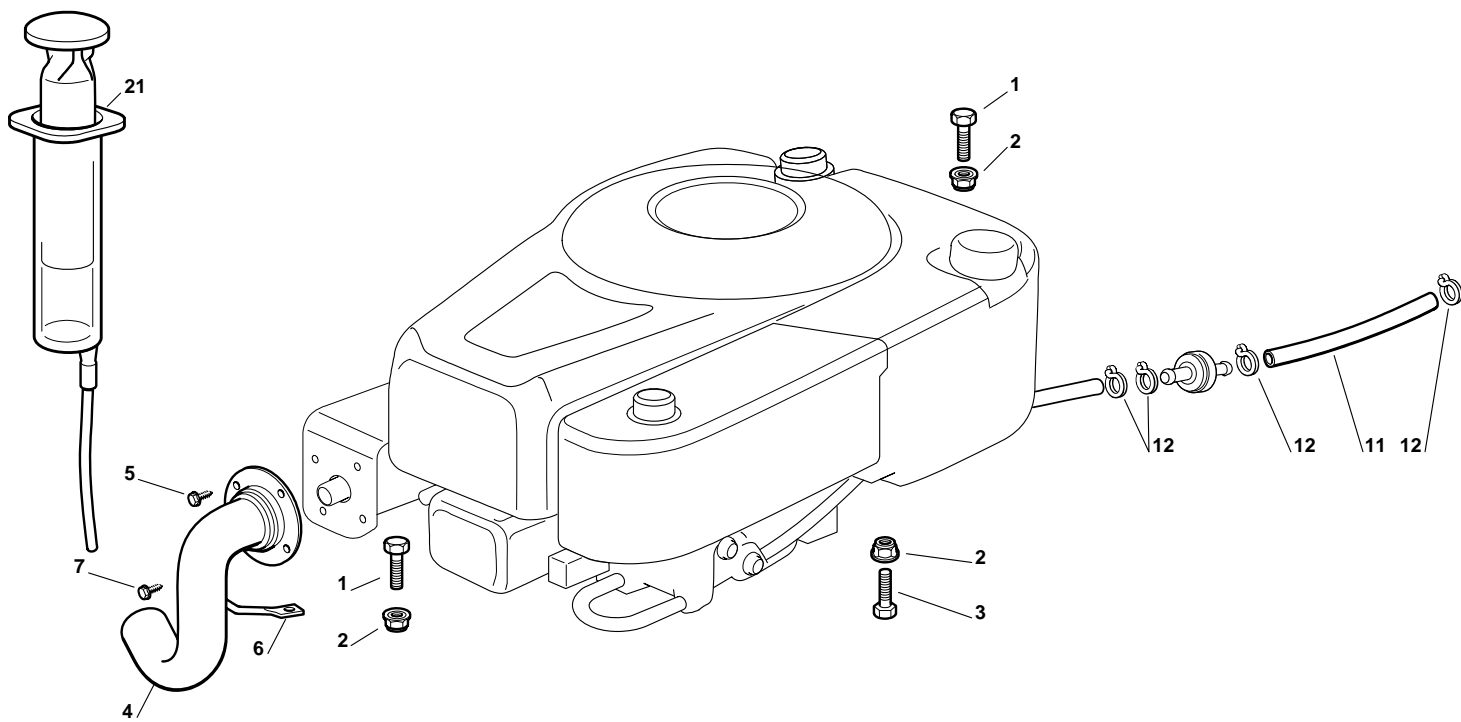

GARDEN COMPACT EV - Model Year 2010

Pos. Fig.	Antal Quantity	Art No Part No	Benämning	Description	Anmärkning Notes
1	2	12691100/0	Skruv	Screw	
2	3	12154210/0	Mutter	Nut	
3	1	12691800/0	Skruv	Screw	
4	1	118738245/0	Avgasrör	Exhaust Tube	
5	1	12735104/0	Skruv	Screw	
6	1	127787077/0		Bracket	
7	1	12735110/0	Skruv	Screw	
11	1	25869033/1	Vevstake	Connecting Tube	
12	2	18375051/1	Slangklämma	Fair Led	
21	1	18718000/0	Oljepump	Syringe