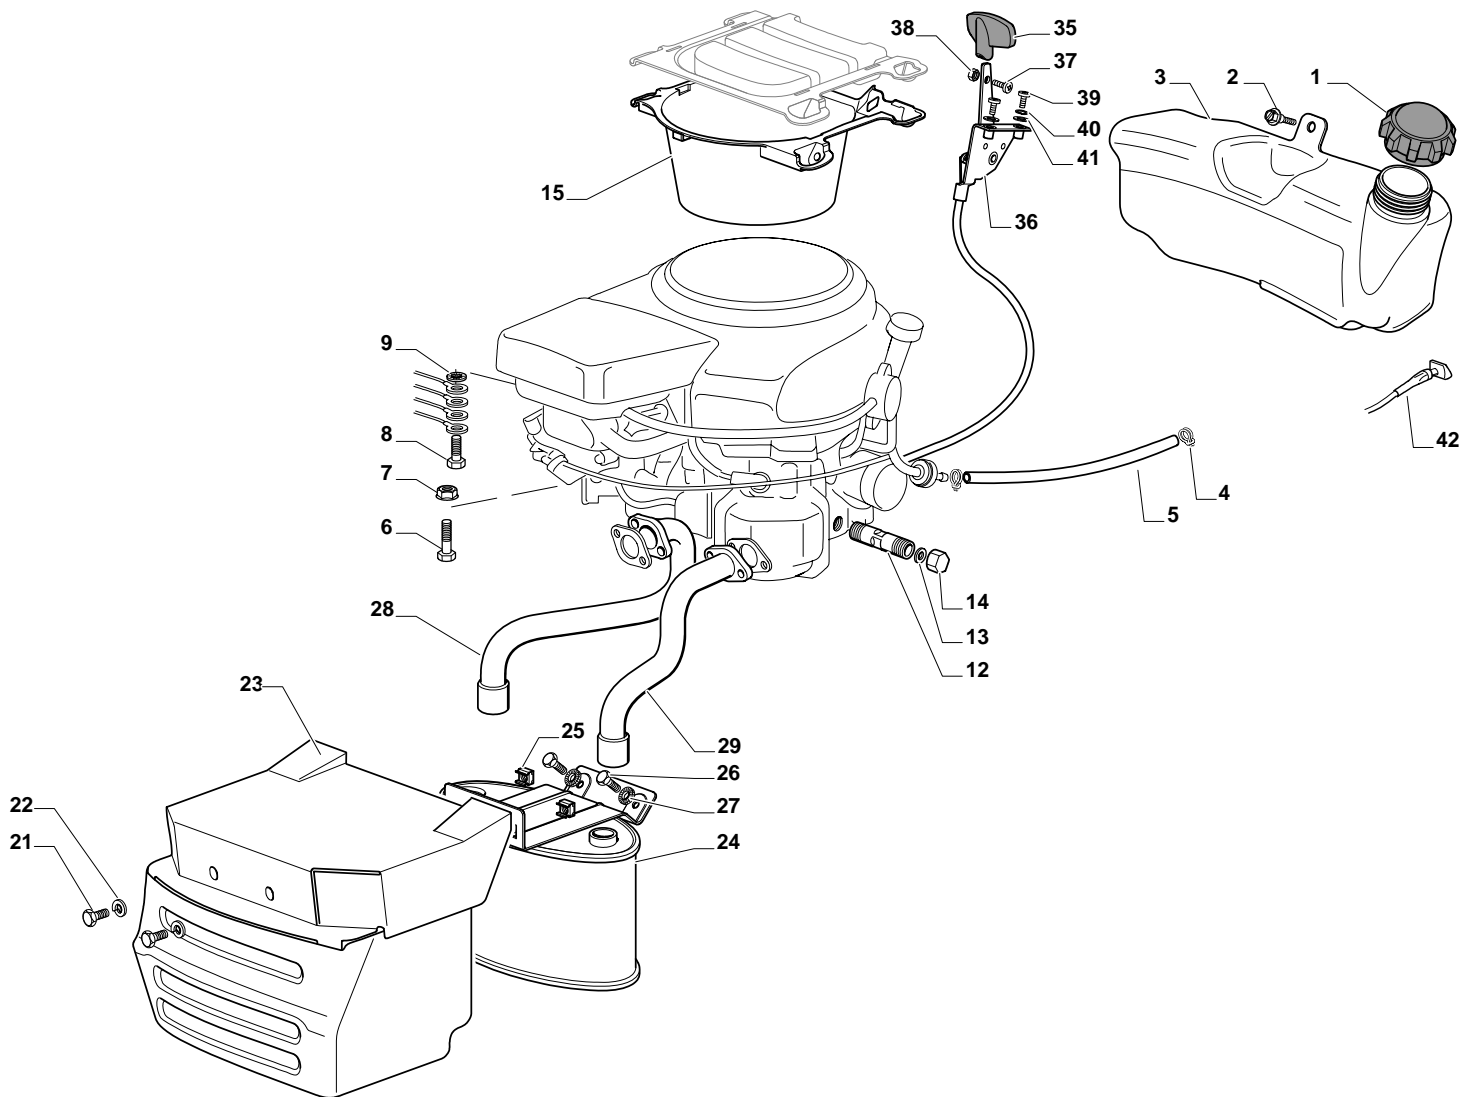

ESTATE GRAN TORNADO HST - Model Year 2010

Pos. Fig.	Antal Quantity	Art No Part No	Benämning	Description	Anmärkning Notes
1	1	25795001/1	Lock	Cap	
2	4	125943010/0	Skruv	Screw	
3	1	325735126/0	Tank	Tank	
4	2	18375051/1	Slangklämma	Fair Led	
5	1	25869057/0	Vevstake	Connecting Tube (1000 Mm)	
6	4	12691115/0	Skruv	Screw	
7	4	12154210/0	Mutter	Nut	
8	1	12735599/0	Skruv	Screw	
9	1	12540260/0	Bricka	Grower	
12	1	25598052/0	Oil Discharge Extension	Oil Discharge Extension	
13	1	18401001/1	Tätningring	Oil Seal	
14	1	18737849/0	Lock	Oil Cap	
15	1	325108045/0		Conveyor	
21	2	12792611/0	Skruv	Screw	
22	2	12540260/0	Bricka	Grower	
23	1	382598049/0		Muffler Protection	
24	1	82750003/0	Ljuddämpare	Muffler	
25	2	12360425/0	Mutter	Nut	
26	2	12792611/0	Skruv	Screw	
27	2	12540260/0	Bricka	Grower	
28	1	18738221/0	Avgasrör	Exhaust Tube Right	
29	1	18738222/0	Avgasrör	Exhaust Tube Left	
35	1	325394531/0	Knopp	Knob	
36	1	182000217/0		Accelerator	
37	1	112726389/0	Skruv	Screw	
38	1	12290800/0	Mutter	Nut	
39	2	112726389/0	Skruv	Screw	
40	2	12540020/0	Bricka	Washer	
41	2	12521310/0	Bricka	Washer	
42	1	125090006/0		Choke Control