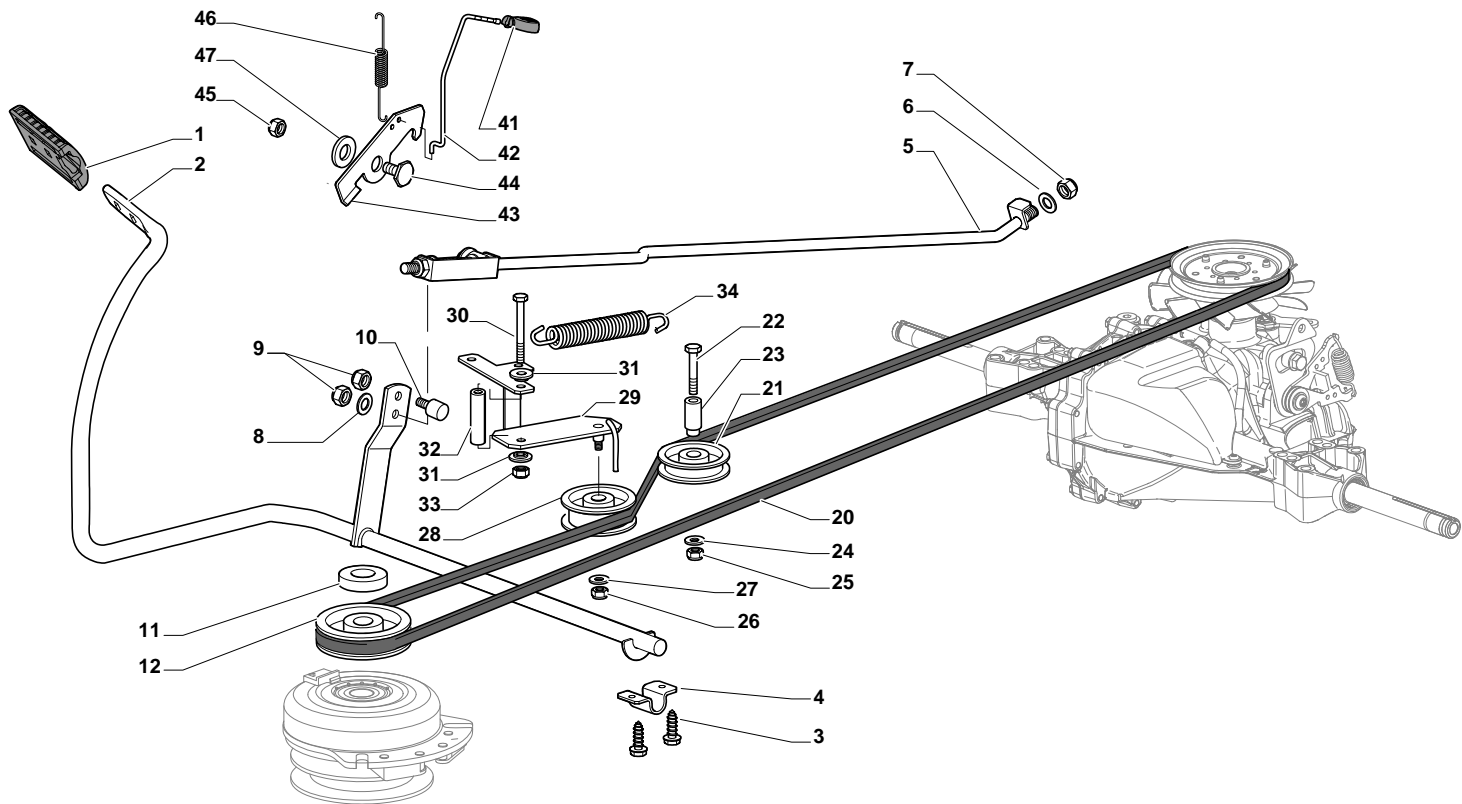

ESTATE GRAN TORNADO HST - Model Year 2010

Pos. Fig.	Antal Quantity	Art No Part No	Benämning	Description	Anmärkning Notes
1	1	12692050/0	Skruv	Screw	
2	1	12540260/0	Bricka	Grower	
3	1	12523070/0	Bricka	Washer	
4	1	125160047/0	Distans	Spacer	
5	1	325785318/0	Stöd	Support	
6	1	325038008/0	Bussning	Bush	
7	1	125520007/0	Steering Column	Steering Column	
8	1	112620300/0	Stift	Pin	
9	1	12622650/0	Stift	Pin	
10	1	125570003/0	Drev	Pinion	
11	2	27943051/0	Skruv	Screw	
12	1	25785213/0	Stöd	Support	
13	1	25743000/0	Ledklåpa, vä+hö	Joint	
14	1	12521370/0	Bricka	Washer	
15	1	12436030/0	Platta	Plate	
20	1	22672151/0	Bricka	Washer	
21	1	125510104/0	Sprint	Pin	
22	1	125670023/0	Bricka	Washer	
23	1	125510109/0	Sprint	Pin	
24	1	325735519/0	Sector	Steering Shaft	
25	1	325547233/0	Mothåll	Plate	
26	1	12369500/0	Bricka	Washer	
27	1	22160400/0	Bricka	Elastic Washer	
28	2	12155010/0	Mutter	Nut	
29	2	12293201/0	Mutter	Nut	
31	1	382000566/0	Stång	Steering Rod	
32	2	12156602/0	Mutter	Nut	
34	1	325318243/0	Arm	Lever	
35	1	12692390/0	Skruv	Screw	
36	2	12521360/0	Bricka	Washer	
37	1	12156602/0	Mutter	Nut	
38	2	125510103/0	Sprint	Pin	
39	1	325840029/0	Gasreglagelänk	Tie Rod	
40	2	325038007/0	Bussning	Bush	
41	1	382230373/0	"Right Stub Axle 15""	"Right Stub Axle 15""	
42	1	382230375/0	"Left Stub Axle 15""	"Left Stub Axle 15""	
43	2	12155000/0	Mutter	Nut	
45	1	382034030/0	Equalizer With Bush And Lubricator	Equalizer With Bush And Lubricator	
46	2	12379511/0	Smörjnippel	Grease Dispenser	
47	4	25034002/1	Bussning	Brass	
48	1	12001010/0	Låsring	Snap Ring	
51	1	12692695/0	Skruv	Screw	
52	2	12523100/0	Bricka	Washer	
53	1	25160016/0	Distans	Spacer	
54	1	12587100/0	Grower	Grower	
55	1	12295300/0	Mutter	Nut	
61	4	25122200/2	Lager	Bearing	
62	2	182000598/0	Rimm	Rimm	
63	2	25950000/0	Ventil	Valve	
64	2	127590066/0	Tire 15"	Tire 15"	
66	2	25670005/1	Bricka	Washer	
67	2	12001010/0	Låsring	Snap Ring	
68	2	322110233/0	Navkapsel	Hub Cover	