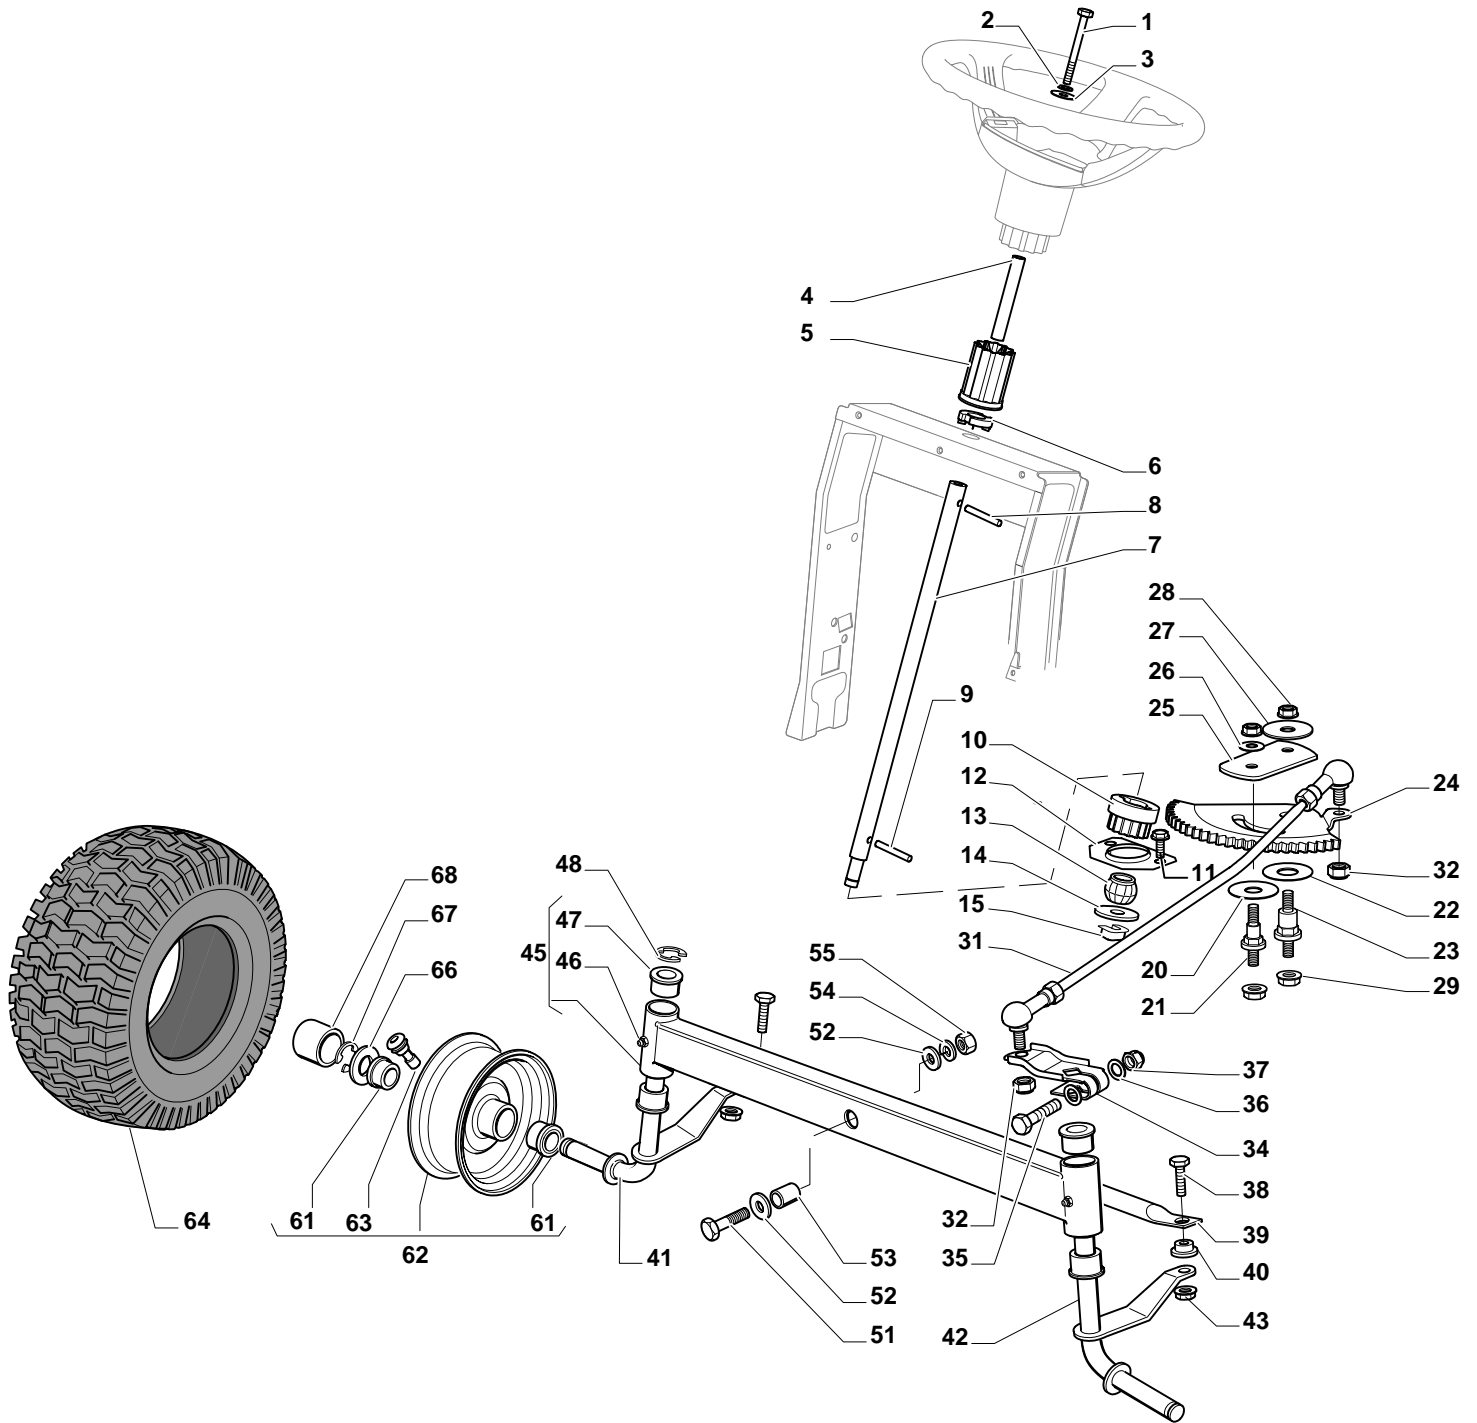

ESTATE GRAN TORNADO HST - Model Year 2010

Pos. Fig.	Antal Quantity	Art No Part No	Benämning	Description	Anmärkning Notes
1	1	12692050/0	Skruv	Screw	
2	1	12540260/0	Bricka	Grower	
3	1	12523070/0	Bricka	Washer	
4	1	125160047/0	Distans	Spacer	
5	1	325785318/0	Stöd	Support	
6	1	325038008/0	Bussning	Bush	
7	1	125520007/0	Steering Column	Steering Column	
8	1	112620300/0	Stift	Pin	
9	1	12622650/0	Stift	Pin	
10	1	125570003/0	Drev	Pinion	
11	2	27943051/0	Skruv	Screw	
12	1	25785213/0	Stöd	Support	
13	1	25743000/0	Ledklåpa, vä+hö	Joint	
14	1	12521370/0	Bricka	Washer	
15	1	12436030/0	Platta	Plate	
20	1	22672151/0	Bricka	Washer	
21	1	125510104/0	Sprint	Pin	
22	1	125670023/0	Bricka	Washer	
23	1	125510109/0	Sprint	Pin	
24	1	325735519/0	Sector	Steering Shaft	
25	1	325547233/0	Mothåll	Plate	
26	1	12369500/0	Bricka	Washer	
27	1	22160400/0	Bricka	Elastic Washer	
28	2	12155010/0	Mutter	Nut	
29	2	12293201/0	Mutter	Nut	
31	1	382000566/0	Stång	Steering Rod	
32	2	12156602/0	Mutter	Nut	
34	1	325318243/0	Arm	Lever	
35	1	12692390/0	Skruv	Screw	
36	2	12521360/0	Bricka	Washer	
37	1	12156602/0	Mutter	Nut	
38	2	125510103/0	Sprint	Pin	
39	1	325840029/0	Gasreglagelänk	Tie Rod	
40	2	325038007/0	Bussning	Bush	
41	1	382230373/0	"Right Stub Axle 15""	"Right Stub Axle 15""	
42	1	382230375/0	"Left Stub Axle 15""	"Left Stub Axle 15""	
43	2	12155000/0	Mutter	Nut	
45	1	382034030/0	Equalizer With Bush And Lubricator	Equalizer With Bush And Lubricator	
46	2	12379511/0	Smörjnippel	Grease Dispenser	
47	4	25034002/1	Bussning	Brass	
48	1	12001010/0	Låsring	Snap Ring	
51	1	12692695/0	Skruv	Screw	
52	2	12523100/0	Bricka	Washer	
53	1	25160016/0	Distans	Spacer	
54	1	12587100/0	Grower	Grower	
55	1	12295300/0	Mutter	Nut	
61	4	25122200/2	Lager	Bearing	
62	2	182000598/0	Rimm	Rimm	
63	2	25950000/0	Ventil	Valve	
64	2	127590066/0	Tire 15"	Tire 15"	
66	2	25670005/1	Bricka	Washer	
67	2	12001010/0	Låsring	Snap Ring	
68	2	322110233/0	Navkapsel	Hub Cover