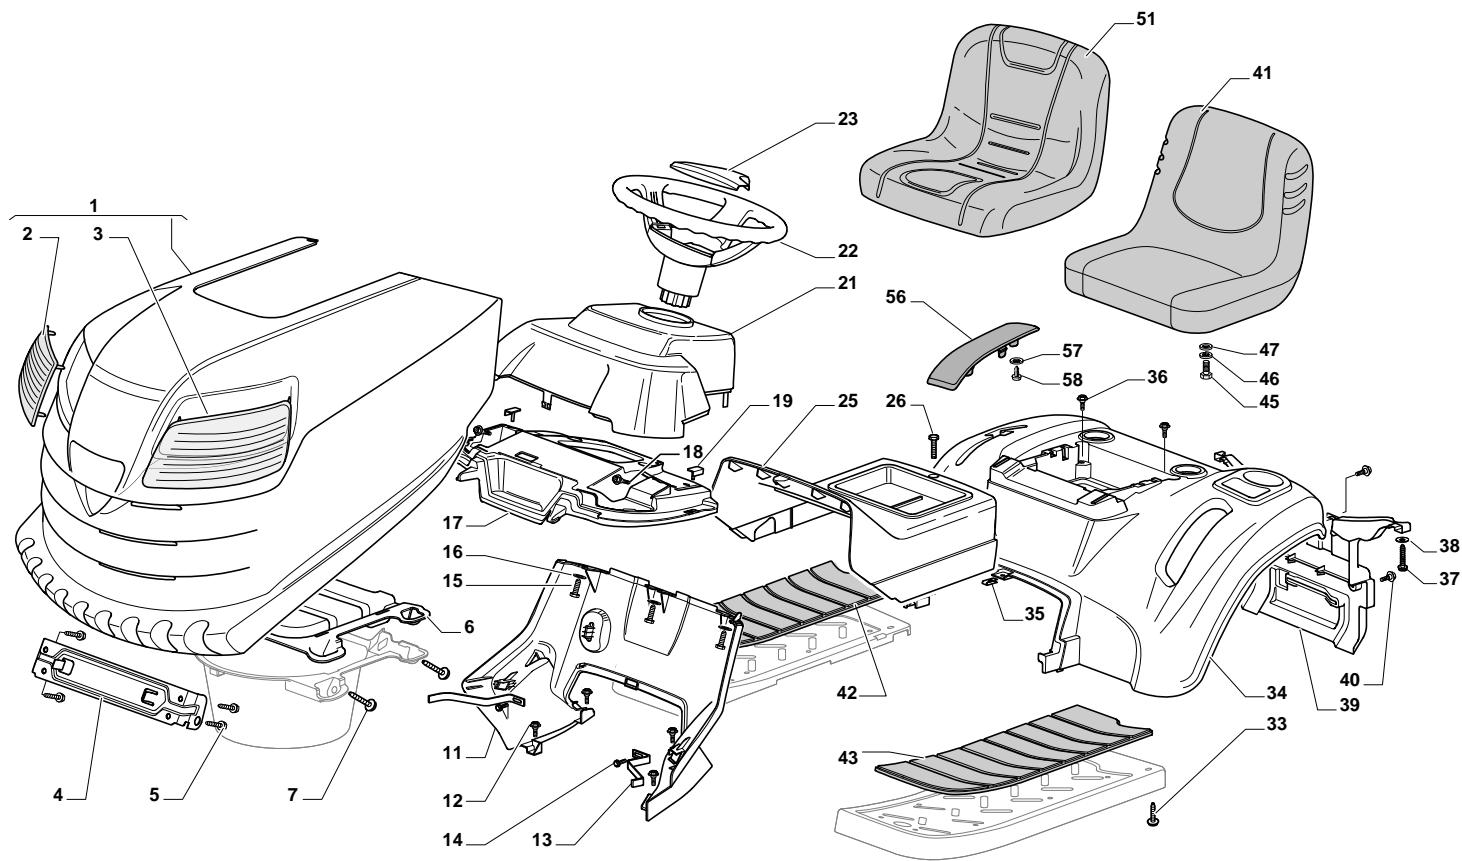

Genuine Spare Parts

**Estate Tornado II
Pro HST 16**

ESTATE GRAN TORNADO HST - Model Year 2010

Pos. Fig.	Antal Quantity	Art No Part No	Benämning	Description	Anmärkning Notes
1	1	24487998/0	Låsnål	Cotter Pin	
2	2	25510079/0	Sprint	Pin	
3	2	12154210/0	Mutter	Nut	
4	2	12735599/0	Skruv	Screw	
5	1	325547225/0	Plåt	Right Plate	
6	1	325547227/0	Platta	Left Plate	
11	1	382785169/1		Steering Column Support	
12	4	125943009/0	Skruv	Screw	
13	1	325785331/0	Right Seat Support	Right Seat Support	
14	1	325785333/0	Left Seat Support	Left Seat Support	
15	6	125943009/0	Skruv	Screw	
16	1	382785179/0	Footboard Support	Footboard Support	
17	2	125943009/0	Skruv	Screw	
18	2	125943009/0	Skruv	Screw	
20	1	325500041/1		Right Footboard	
21	1	325500043/1		Left Footboard	
22	2	12735599/0	Skruv	Screw	
25	2	12293201/0	Mutter	Nut	
26	1	325820109/0	Seat Support	Seat Support	
27	2	125160048/0	Distans	Spacer	
28	2	125430263/0	Fjäder	Spring	
29	1	325060038/0	Fäste	Cam	
30	1	325820105/0	Stöd	Support	
31	2	125430264/0	Fjäder	Spring	
32	2	12521350/0	Bricka	Washer	
33	2	12691400/0	Skruv	Right Screw	
34	2	325122002/0	Styrning	Hood	
35	1	382547061/0	Mothill	Plate	
36	2	22524970/2	Sprint	Pin	
37	1	382820151/0	Seat Support	Seat Support	
38	2	12155010/0	Mutter	Nut	
39	2	118203854/0	Tätningshylsa	Protection	