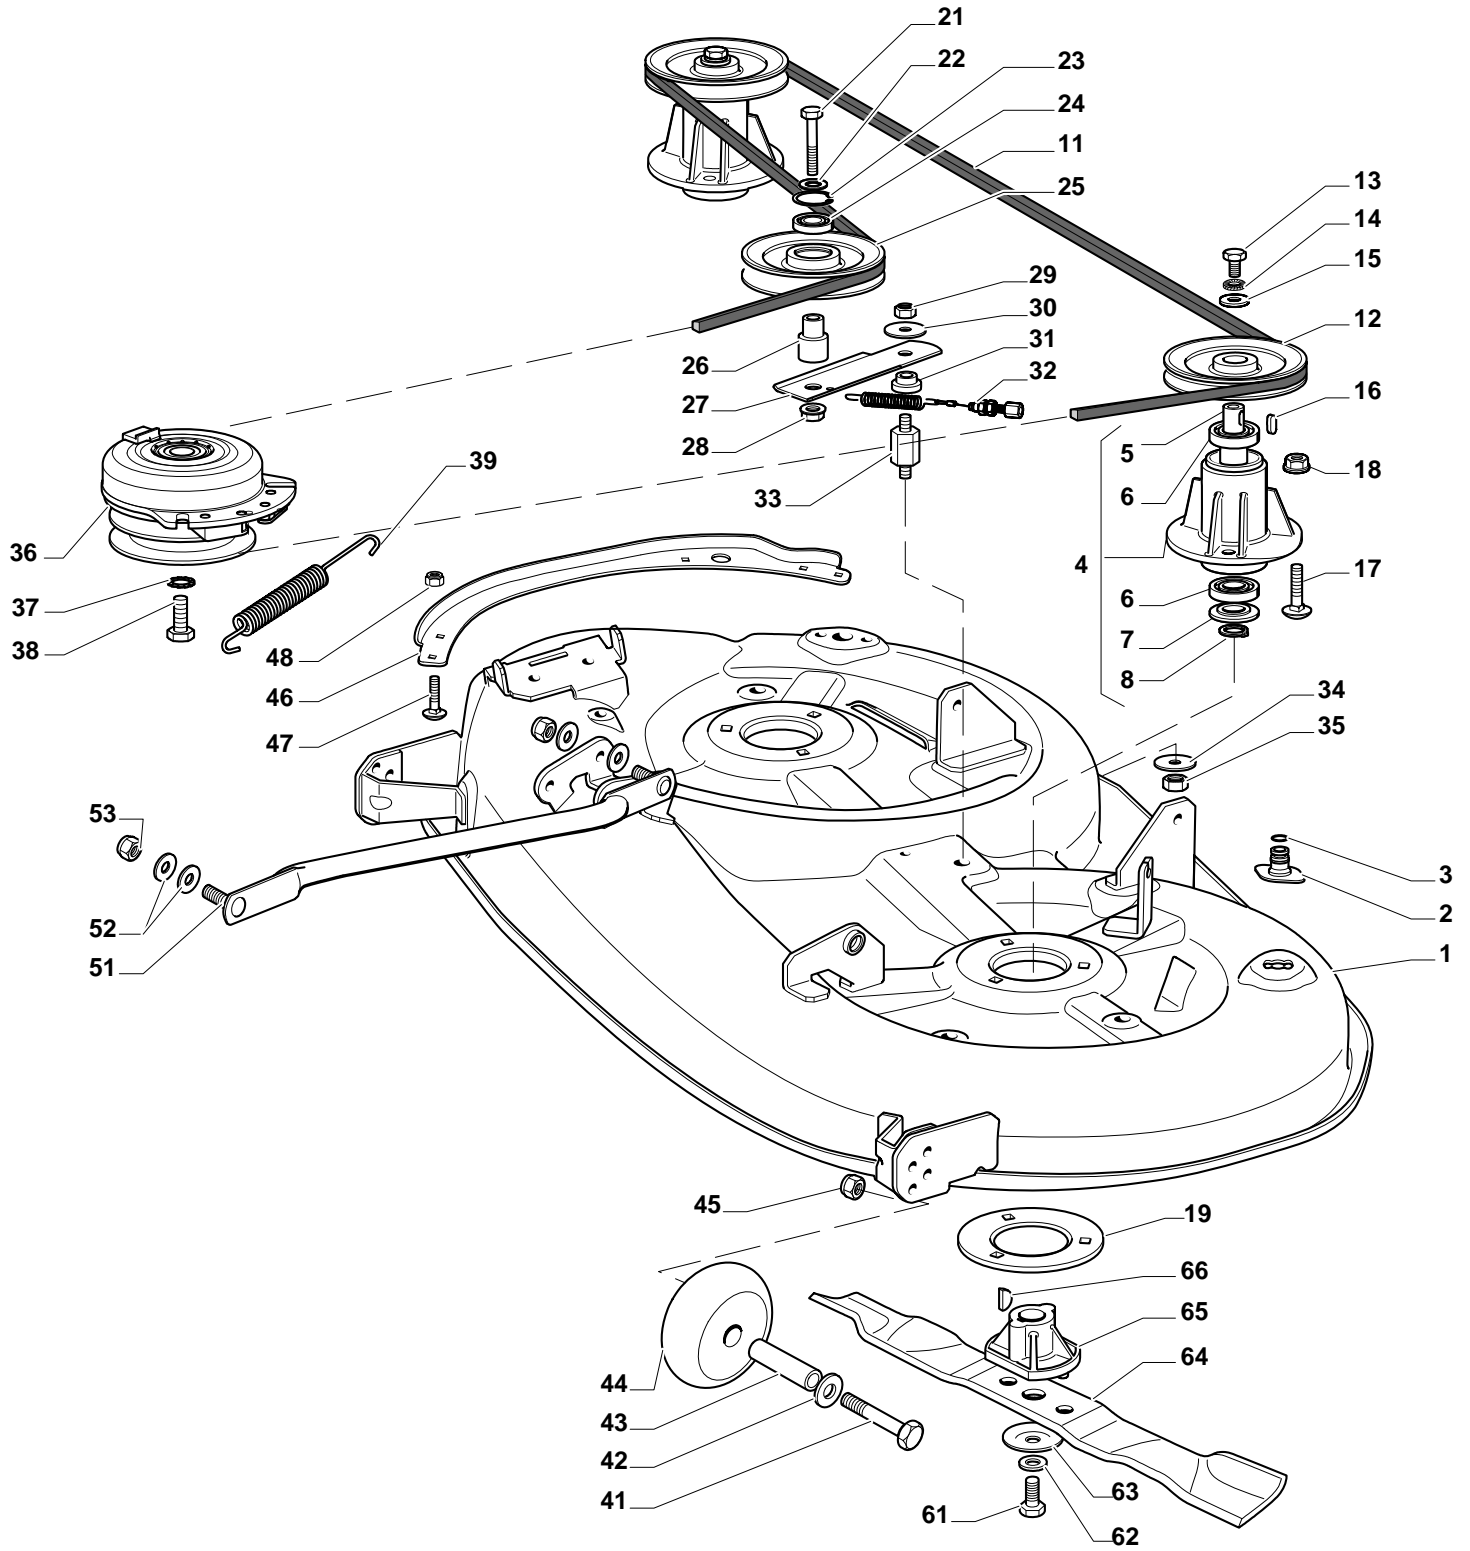

ESTATE GRAN TORNADO HST - Model Year 2010

Pos. Fig.	Antal Quantity	Art No Part No	Benämning	Description	Anmärkning Notes
1	1	382565069/0		Plate	
2	2	325033086/0	Water Hose Connection	Water Hose Connection	
3	2	19035000/0	O-ring	Or Ring	
4	2	382207204/0	Fläns	Flange Ass.Y	
5	2	125020804/0	Axel	Shaft	
6	4	19216040/0	Lager	Bearing	
7	2	25160501/0	Dammskydd	Dust Cover	
8	2	12609260/0	Seegerring	Seeger	
11	1	135061505/0		Belt	
12	2	25601571/0	Remskiva	Pulley	
13	2	12793102/0	Skruv	Screw	
14	2	12540260/0	Bricka	Grower	
15	2	25670007/0	Bricka	Washer	
16	2	12139480/0	Kil	Key	
17	6	12818700/0	Skruv	Screw	
18	6	12154210/0	Mutter	Nut	
19	2	325160505/0		Plate	
21	1	12691800/0	Skruv	Screw	
22	1	12524010/0	Bricka	Washer	
23	1	12610800/0	Seegerring	Seeger	
24	1	19216041/0	Lager	Bearing	
25	1	125601586/0	Remskiva	Pulley	
26	1	125160056/0		Spacer	
27	1	325318232/0	Arm	Lever	
28	1	12293201/0	Mutter	Nut	
29	1	12155020/0	Mutter	Nut	
30	1	125670022/0	Bricka	Washer	
31	1	125040635/0	Bussning	Bush	
32	1	82004618/0	Kabel	Wire	
33	1	125160057/0		Spacer	
34	1	12523080/0	Bricka	Washer	
35	1	12156602/0	Mutter	Nut	
36	1	118399062/0	Koppling	Clutch	
37	1	12543000/0	Bricka	Washer	
38	1	12737320/0	Skruv	Screw	
39	1	22430216/0	Fjäder	Spring	
41	2	12692050/0	Skruv	Screw	
42	2	12523060/0	Bricka	Washer	
43	2	25510072/0	Distans	Spacer	
44	2	82700001/0	Stödhjul	Anti Scalp Wheel D.100	
45	2	12293201/0	Mutter	Nut	
46	1	325547259/0		Stiffening	
47	5	12815200/0	Skruv	Screw	
48	5	12154510/0	Mutter	Nut	
51	2	382000565/0	Equalizer Rod	Equalizer Rod	
52	8	25670008/1	Bricka	Washer	
53	4	12156602/0	Mutter	Nut	
61	2	12735694/0	Skruv	Screw	
62	2	12523080/0	Bricka	Washer	
63	2	22160400/0	Bricka	Elastic Washer	
64	2	182004357/0		Right Blade Mulching	
65	2	25463200/0	Knivfäste	Blade Hub	
66	2	12139100/0	Kil	Key