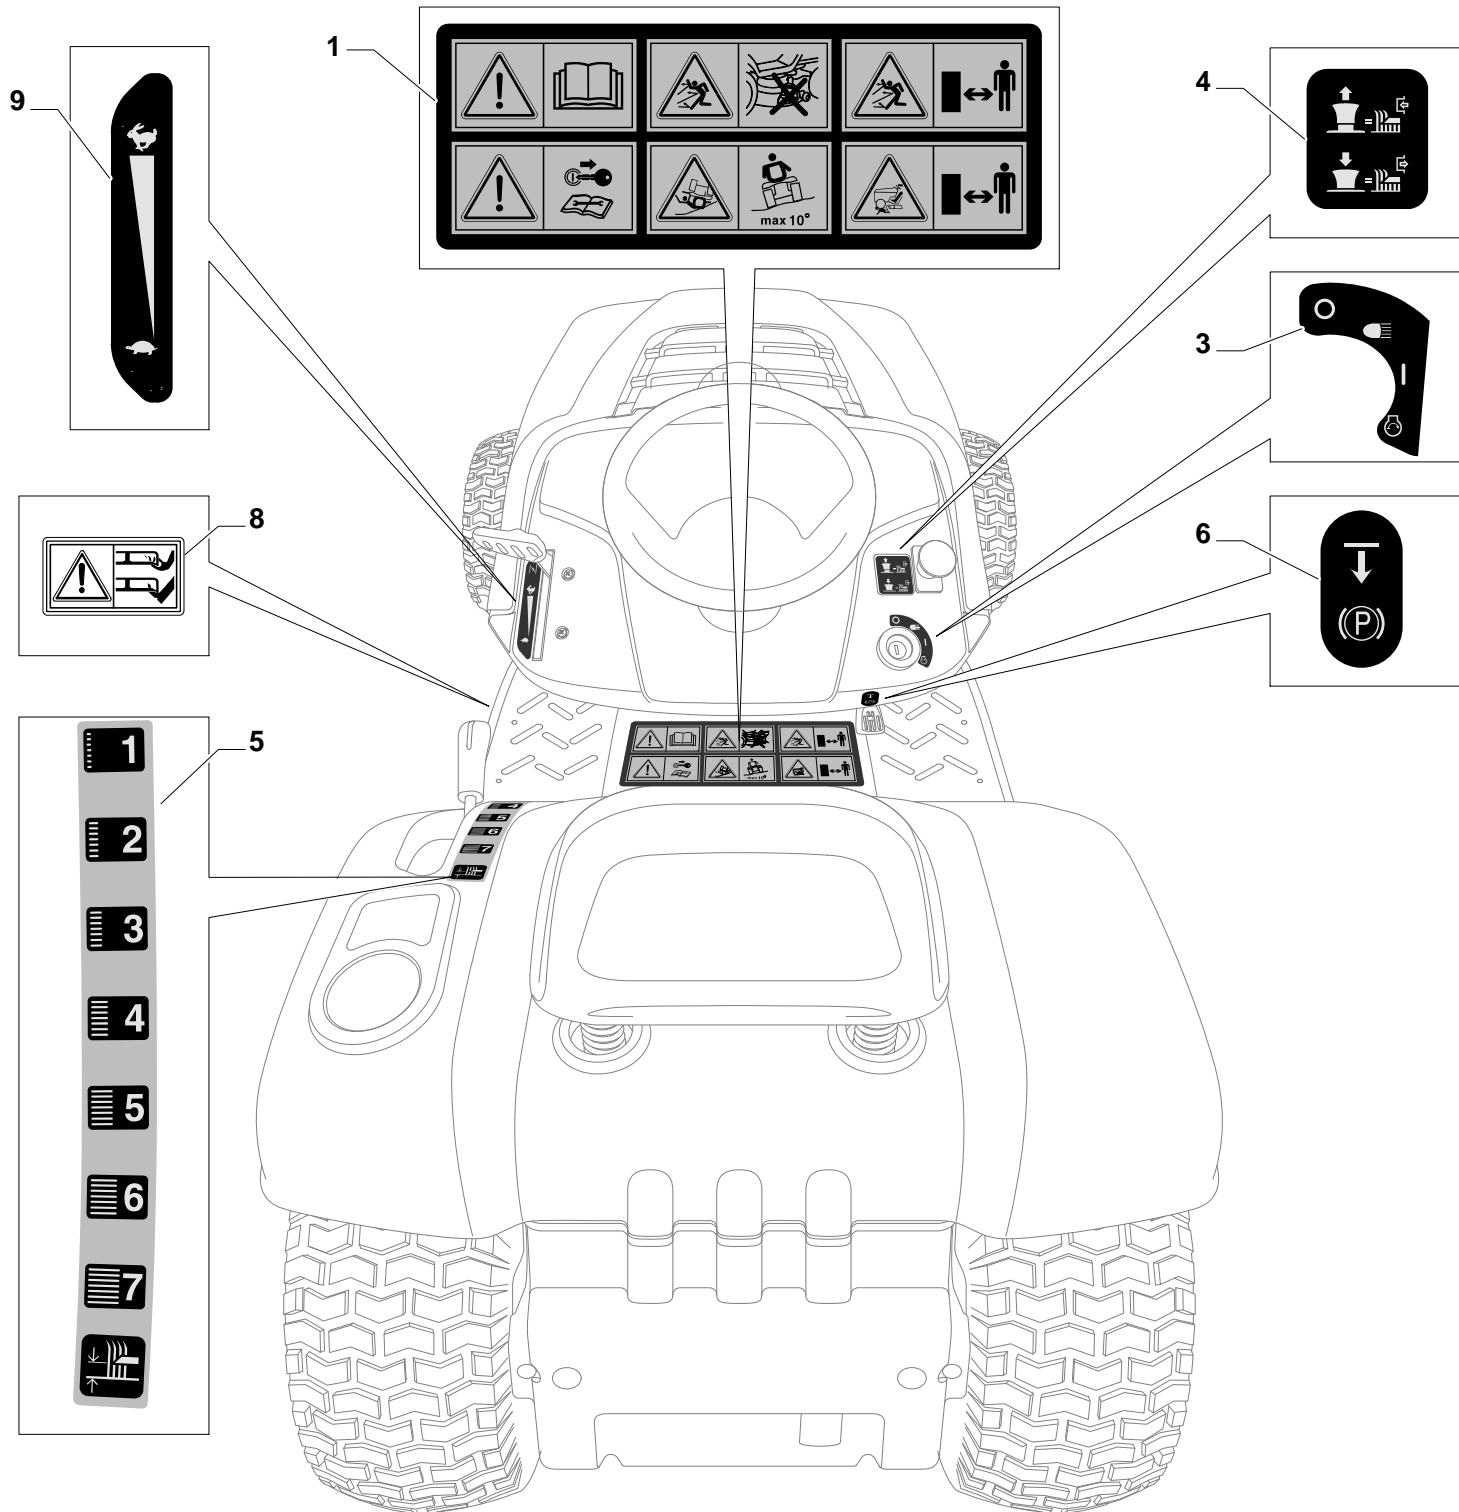

ESTATE GRAN TORNADO HST - Model Year 2010

Pos. Fig.	Antal Quantity	Art No Part No	Benämning	Description	Anmärkning Notes
1	1	114362365/1	Dekal	Label	
3	1	114363699/0	Dekal	Label	
4	1	14361438/0	Dekal	Label	
5	1	114363701/0	Dekal	Label	
6	1	114363700/0	Dekal	Label	
8	1	114356699/1	Dekal	Label	
9	1	114364617/0		Label (Honda)