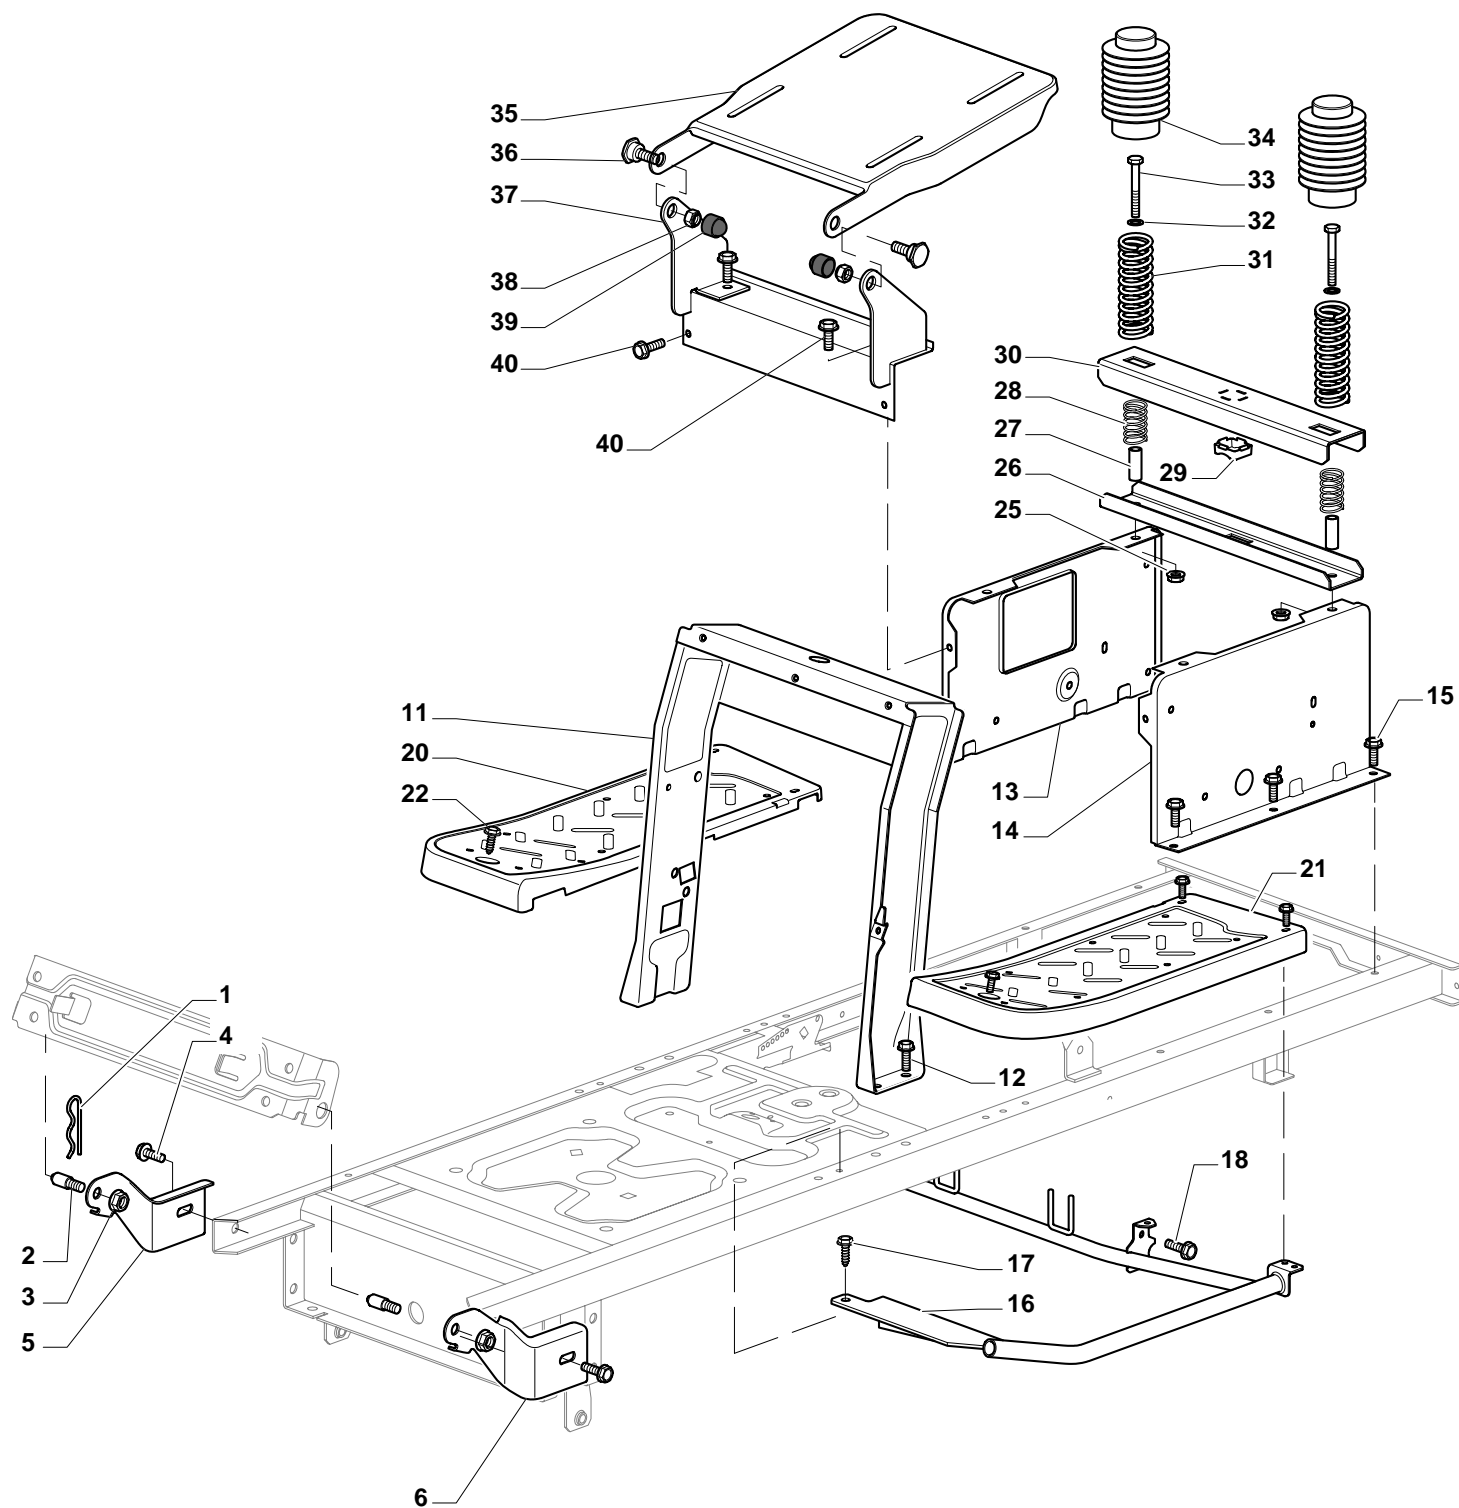

Genuine Spare Parts

**Estate Tornado II
Pro HST 16**

ESTATE GRAN TORNADO HST - Model Year 2010

Pos. Fig.	Antal Quantity	Art No Part No	Benämning	Description	Anmärkning Notes
1	1	24487998/0	Låsnål	Cotter Pin	
2	2	25510079/0	Sprint	Pin	
3	2	12154210/0	Mutter	Nut	
4	2	12735599/0	Skruv	Screw	
5	1	325547225/0	Plåt	Right Plate	
6	1	325547227/0	Platta	Left Plate	
11	1	382785169/1		Steering Column Support	
12	4	125943009/0	Skruv	Screw	
13	1	325785331/0	Right Seat Support	Right Seat Support	
14	1	325785333/0	Left Seat Support	Left Seat Support	
15	6	125943009/0	Skruv	Screw	
16	1	382785179/0	Footboard Support	Footboard Support	
17	2	125943009/0	Skruv	Screw	
18	2	125943009/0	Skruv	Screw	
20	1	325500041/1		Right Footboard	
21	1	325500043/1		Left Footboard	
22	2	12735599/0	Skruv	Screw	
25	2	12293201/0	Mutter	Nut	
26	1	325820109/0	Seat Support	Seat Support	
27	2	125160048/0	Distans	Spacer	
28	2	125430263/0	Fjäder	Spring	
29	1	325060038/0	Fäste	Cam	
30	1	325820105/0	Stöd	Support	
31	2	125430264/0	Fjäder	Spring	
32	2	12521350/0	Bricka	Washer	
33	2	12691400/0	Skruv	Right Screw	
34	2	325122002/0	Styrning	Hood	
35	1	382547061/0	Mothill	Plate	
36	2	22524970/2	Sprint	Pin	
37	1	382820151/0	Seat Support	Seat Support	
38	2	12155010/0	Mutter	Nut	
39	2	118203854/0	Tätningshylsa	Protection	