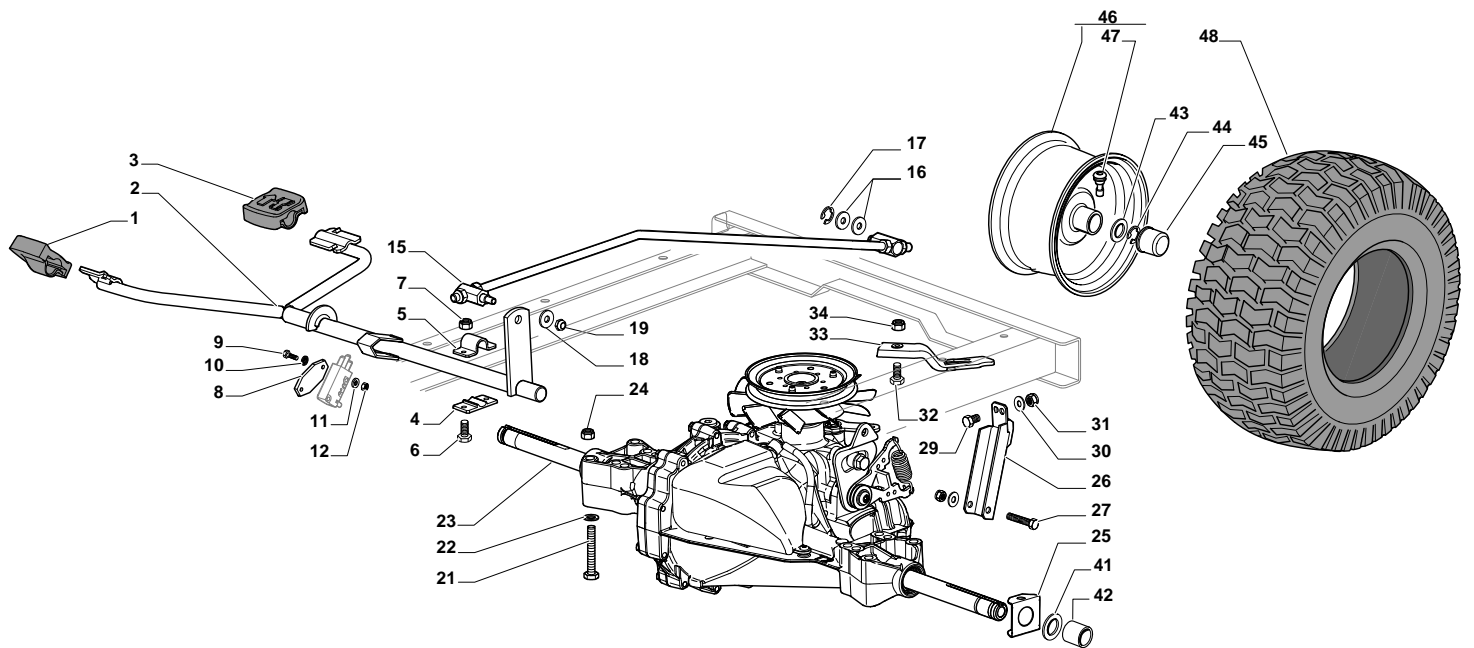

ESTATE GRAN TORNADO HST - Model Year 2010

Pos. Fig.	Antal Quantity	Art No Part No	Benämning	Description	Anmärkning Notes
1	1	25110274/0	Clamp Cover Front	Clamp Cover Front	
2	1	382000574/0		Drive Pedal	
3	1	25110331/0	Clamp Cover Rear	Clamp Cover Rear	
4	2	325785350/0		Support	
5	2	325547231/0	Mothäll	Plate	
6	4	12791213/1	Skruv	Screw	
7	4	12154510/0	Mutter	Nut	
8	1	27546019/0	Plåt	Plate (Hydro)	
9	2	12735602/0	Skruv	Screw (Hydro)	
10	2	12540020/0	Bricka	Washer	
11	2	12581100/0	Bricka	Washer (Hydro)	
12	2	12290791/0	Mutter	Nut	
15	1	382000573/0		Rod	
16	2	25670011/0	Bricka	Washer	
17	1	12000955/0	Låsring	Circlip	
18	1	12523040/0	Bricka	Washer	
19	1	12154510/0	Mutter	Nut	
21	4	12691600/0	Skruv	Screw	
22	4	12521350/0	Bricka	Washer	
23	1	118400919/0		Rear Axle	
24	4	12155000/0	Mutter	Nut	
25	2	325670026/0		Washer	
26	1	325785349/0		Support	
27	1	12691700/0	Skruv	Screw	
29	1	12792611/0	Skruv	Screw	
30	2	12523060/0	Bricka	Washer	
31	2	12155000/0	Mutter	Nut	
32	1	12791213/1	Skruv	Screw	
33	1	325318251/0		Lever	
34	1	12154510/0	Mutter	Nut	
41	2	25670005/1	Bricka	Washer	
42	2	125160055/0	Distans	Spacer	
43	6	25670005/1	Bricka	Washer	
44	2	12001010/0	Låsring	Snap Ring	
45	2	322110233/0	Navkapsel	Hub Cover	
46	2	382000597/0	Rimm	Rimm	
47	2	25950000/0	Ventil	Valve	
48	2	125590015/0	Shoe Kenda	Shoe Kenda