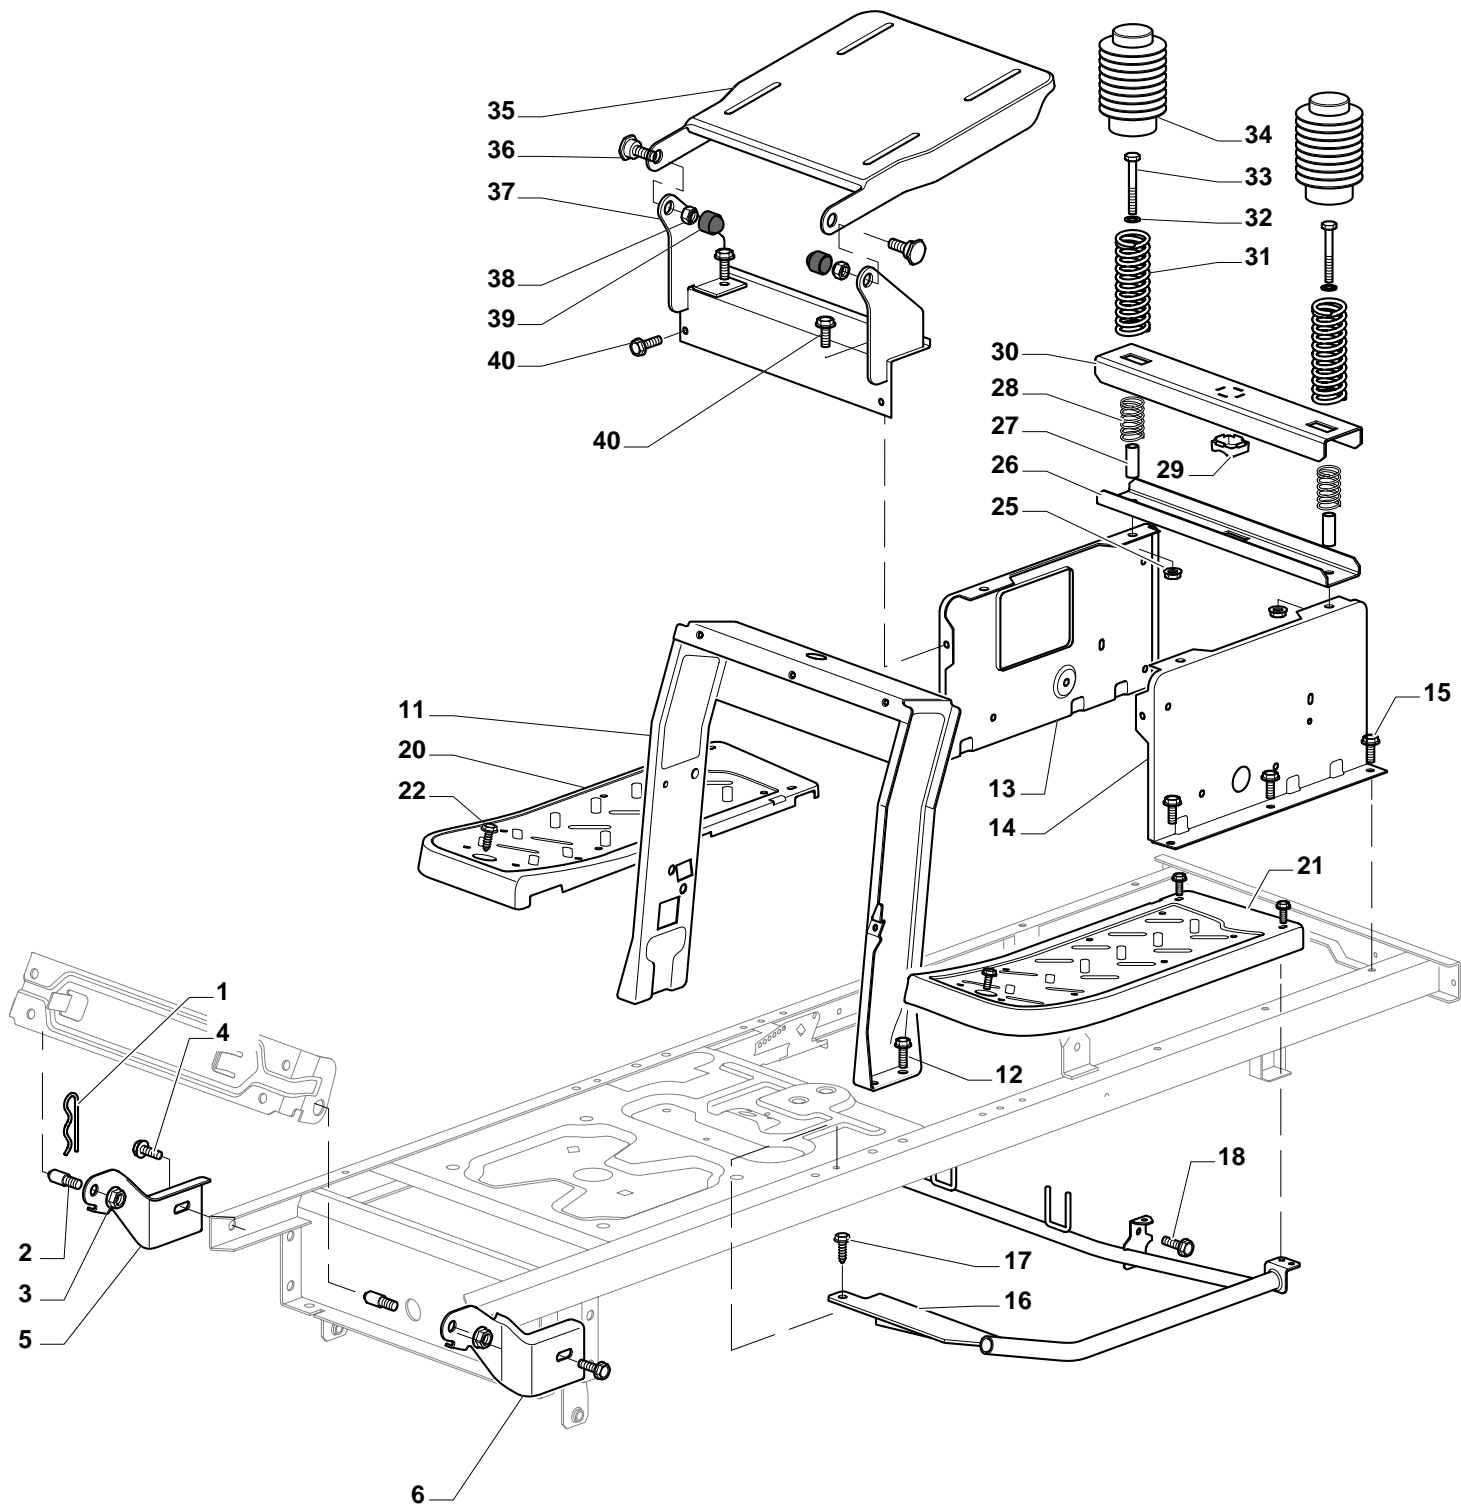

# **Genuine Spare Parts**

---

**SD 10816 - Estate  
Tornado II 108 17 -  
Estate Gran Tornado**

## ESTATE GRAN TORNADO - Model Year 2010

Pos. Fig.	Antal Quantity	Art No Part No	Benämning	Description	Anmärkning Notes
1	1	24487998/0	Låsnål	Cotter Pin	
2	2	25510079/0	Sprint	Pin	
3	2	12154210/0	Mutter	Nut	
4	2	12735599/0	Skruv	Screw	
5	1	325547225/0	Plåt	Right Plate	
6	1	325547227/0	Platta	Left Plate	
11	1	382785169/1		Steering Column Support	
12	4	125943009/0	Skruv	Screw	
13	1	325785331/0	Right Seat Support	Right Seat Support	
14	1	325785333/0	Left Seat Support	Left Seat Support	
15	6	125943009/0	Skruv	Screw	
16	1	382785179/0	Footboard Support	Footboard Support	
17	2	125943009/0	Skruv	Screw	
18	2	125943009/0	Skruv	Screw	
20	1	325500041/1		Right Footboard	
21	1	325500043/1		Left Footboard	
22	2	12735599/0	Skruv	Screw	
25	2	12293201/0	Mutter	Nut	
26	1	325820109/0	Seat Support	Seat Support	
27	2	125160048/0	Distans	Spacer	
28	2	125430263/0	Fjäder	Spring	
29	1	325060038/0	Fäste	Cam	
30	1	325820105/0	Stöd	Support	
31	2	125430264/0	Fjäder	Spring	
32	2	12521350/0	Bricka	Washer	
33	2	12691400/0	Skruv	Right Screw	
34	2	325122002/0	Styrning	Hood	
35	1	382547061/0	Mothill	Plate	
36	2	22524970/2	Sprint	Pin	
37	1	382820151/0	Seat Support	Seat Support	
38	2	12155010/0	Mutter	Nut	
39	2	118203854/0	Tätningshylsa	Protection	