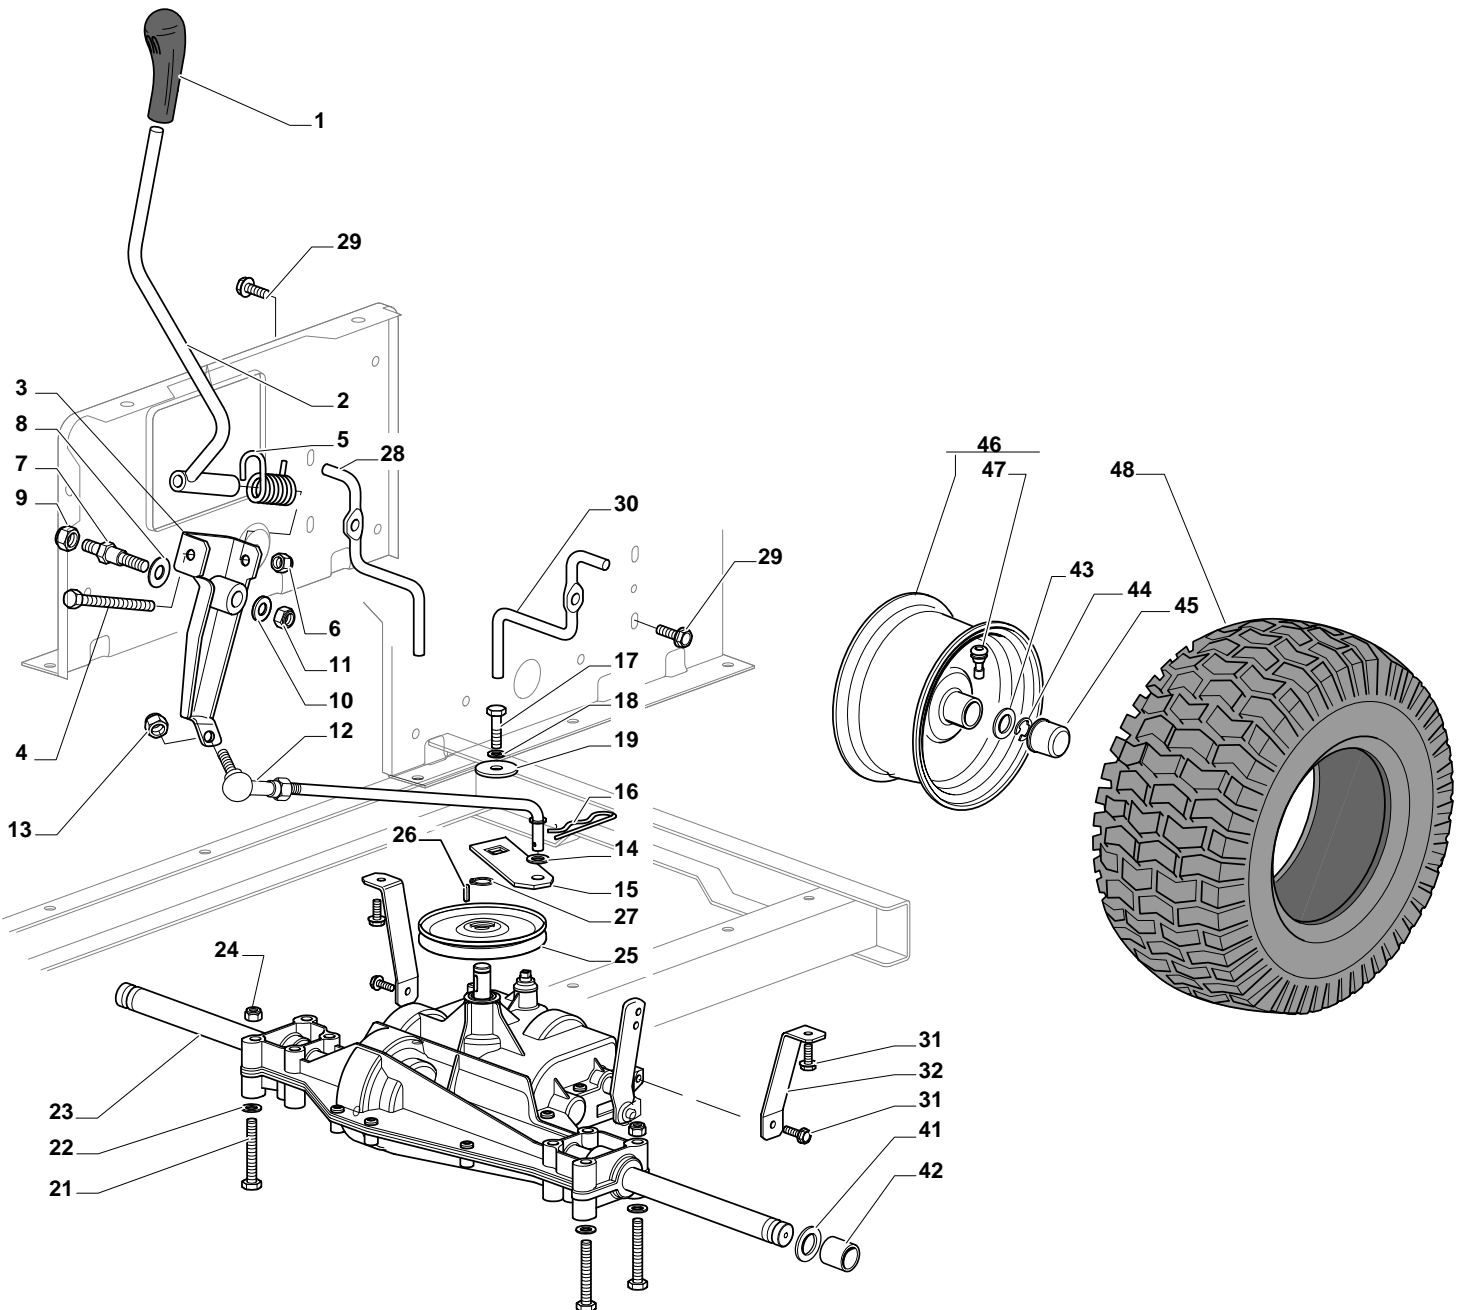

ESTATE GRAN TORNADO - Model Year 2010

Pos. Fig.	Antal Quantity	Art No Part No	Benämning	Description	Anmärkning Notes
1	1	325394532/0	Knopp	Knob	
2	1	382318233/0	Arm	Lever	
3	1	382774259/0	Fäste	Clamp	
4	1	12692050/0	Skruv	Screw	
5	1	25430226/0	Fjäder	Spring	
6	1	12155000/0	Mutter	Nut	
7	1	25510035/0	Sprint	Pin	
8	1	22672151/0	Bricka	Washer	
9	1	12293201/0	Mutter	Nut	
10	1	12523060/0	Bricka	Washer	
11	1	12155010/0	Mutter	Nut	
12	1	382000567/0	Länk	Rod	
13	1	12293201/0	Mutter	Nut	
14	1	12521340/0	Bricka	Washer	
15	1	325318235/0	Arm	Lever	
16	1	12141418/0	Låsnål	Cotter Pin	
17	1	12735520/0	Skruv	Screw	
18	1	12540040/0	Bricka	Washer	
19	1	22680009/0	Bricka	Washer	
21	4	12691600/0	Skruv	Screw	
22	4	12521350/0	Bricka	Washer	
23	1	18400912/0	Rear Axle Dana 4360-211	Rear Axle Dana 4360-211	
24	4	12155000/0	Mutter	Nut	
25	1	82601509/0	Remskiva	Pulley	
26	1	12139430/0	Kil	Key	
27	1	12608950/0	Låsring	Snap Ring	
28	1	125270329/0	Remstyrning	Belt Guide	
29	2	12735599/0	Skruv	Screw	
30	1	125270330/0	Remstyrning	Belt Guide	
31	4	125943009/0	Skruv	Screw	
32	2	325785315/0	Stöd	Support	
41	2	25670005/1	Bricka	Washer	
42	2	125160055/0	Distans	Spacer	
43	6	25670005/1	Bricka	Washer	
44	2	12001010/0	Låsring	Snap Ring	
45	2	322110233/0	Navkapsel	Hub Cover	
46	2	382000597/0	Rimm	Rimm	
47	2	25950000/0	Ventil	Valve	
48	2	125590015/0	Shoe Kenda	Shoe Kenda