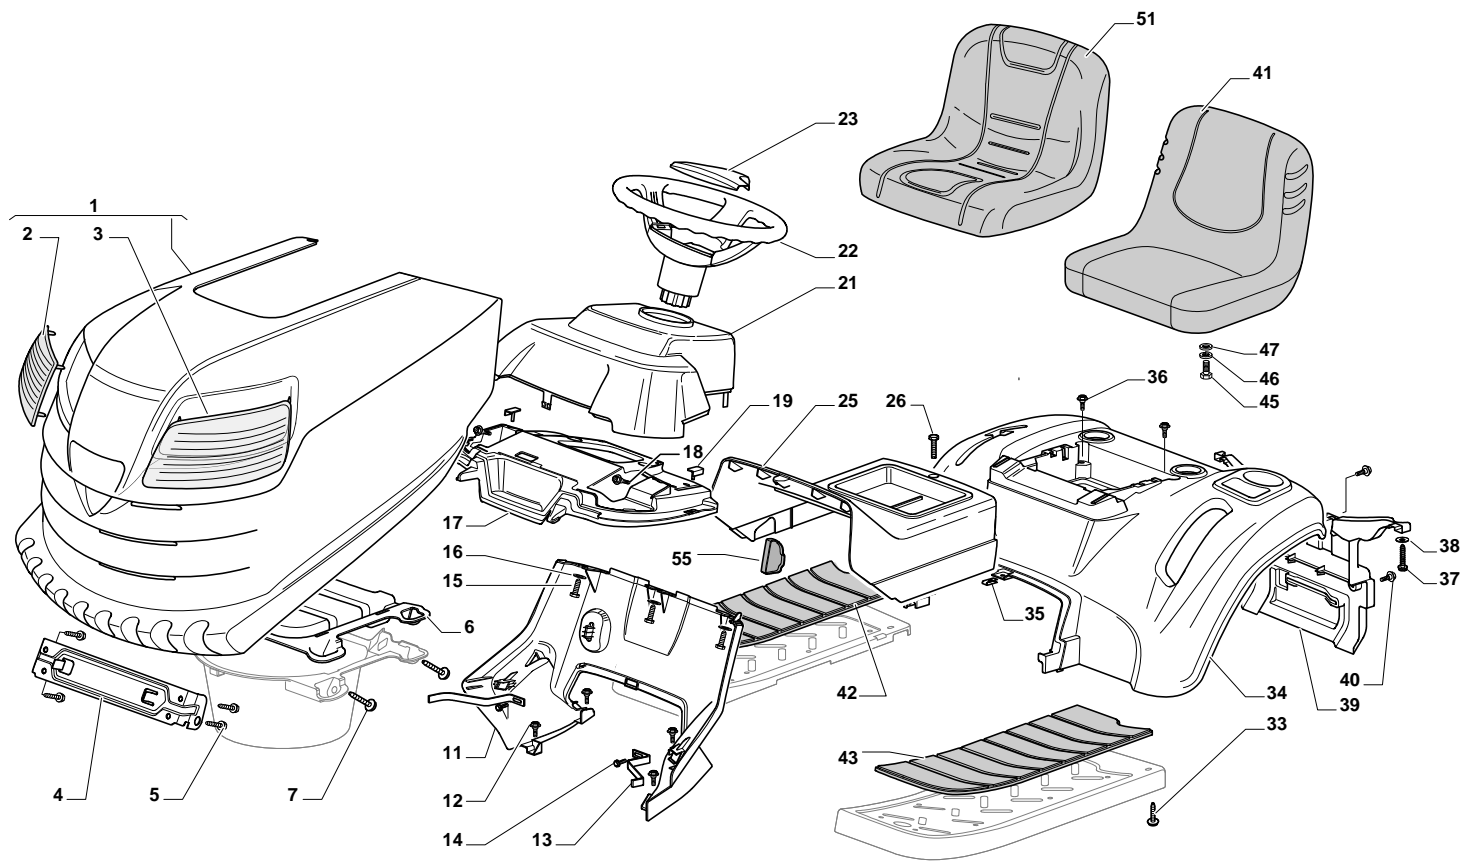

# **Genuine Spare Parts**

---

**SD 10816 - Estate  
Tornado II 108 17 -  
Estate Gran Tornado**

## ESTATE GRAN TORNADO - Model Year 2010

Pos. Fig.	Antal Quantity	Art No Part No	Benämning	Description	Anmärkning Notes
1	1	24487998/0	Låsnål	Cotter Pin	
2	2	25510079/0	Sprint	Pin	
3	2	12154210/0	Mutter	Nut	
4	2	12735599/0	Skruv	Screw	
5	1	325547225/0	Plåt	Right Plate	
6	1	325547227/0	Platta	Left Plate	
11	1	382785169/1		Steering Column Support	
12	4	125943009/0	Skruv	Screw	
13	1	325785331/0	Right Seat Support	Right Seat Support	
14	1	325785333/0	Left Seat Support	Left Seat Support	
15	6	125943009/0	Skruv	Screw	
16	1	382785179/0	Footboard Support	Footboard Support	
17	2	125943009/0	Skruv	Screw	
18	2	125943009/0	Skruv	Screw	
20	1	325500041/1		Right Footboard	
21	1	325500043/1		Left Footboard	
22	2	12735599/0	Skruv	Screw	
25	2	12293201/0	Mutter	Nut	
26	1	325820109/0	Seat Support	Seat Support	
27	2	125160048/0	Distans	Spacer	
28	2	125430263/0	Fjäder	Spring	
29	1	325060038/0	Fäste	Cam	
30	1	325820105/0	Stöd	Support	
31	2	125430264/0	Fjäder	Spring	
32	2	12521350/0	Bricka	Washer	
33	2	12691400/0	Skruv	Right Screw	
34	2	325122002/0	Styrning	Hood	
35	1	382547061/0	Mothill	Plate	
36	2	22524970/2	Sprint	Pin	
37	1	382820151/0	Seat Support	Seat Support	
38	2	12155010/0	Mutter	Nut	
39	2	118203854/0	Tätningshylsa	Protection	