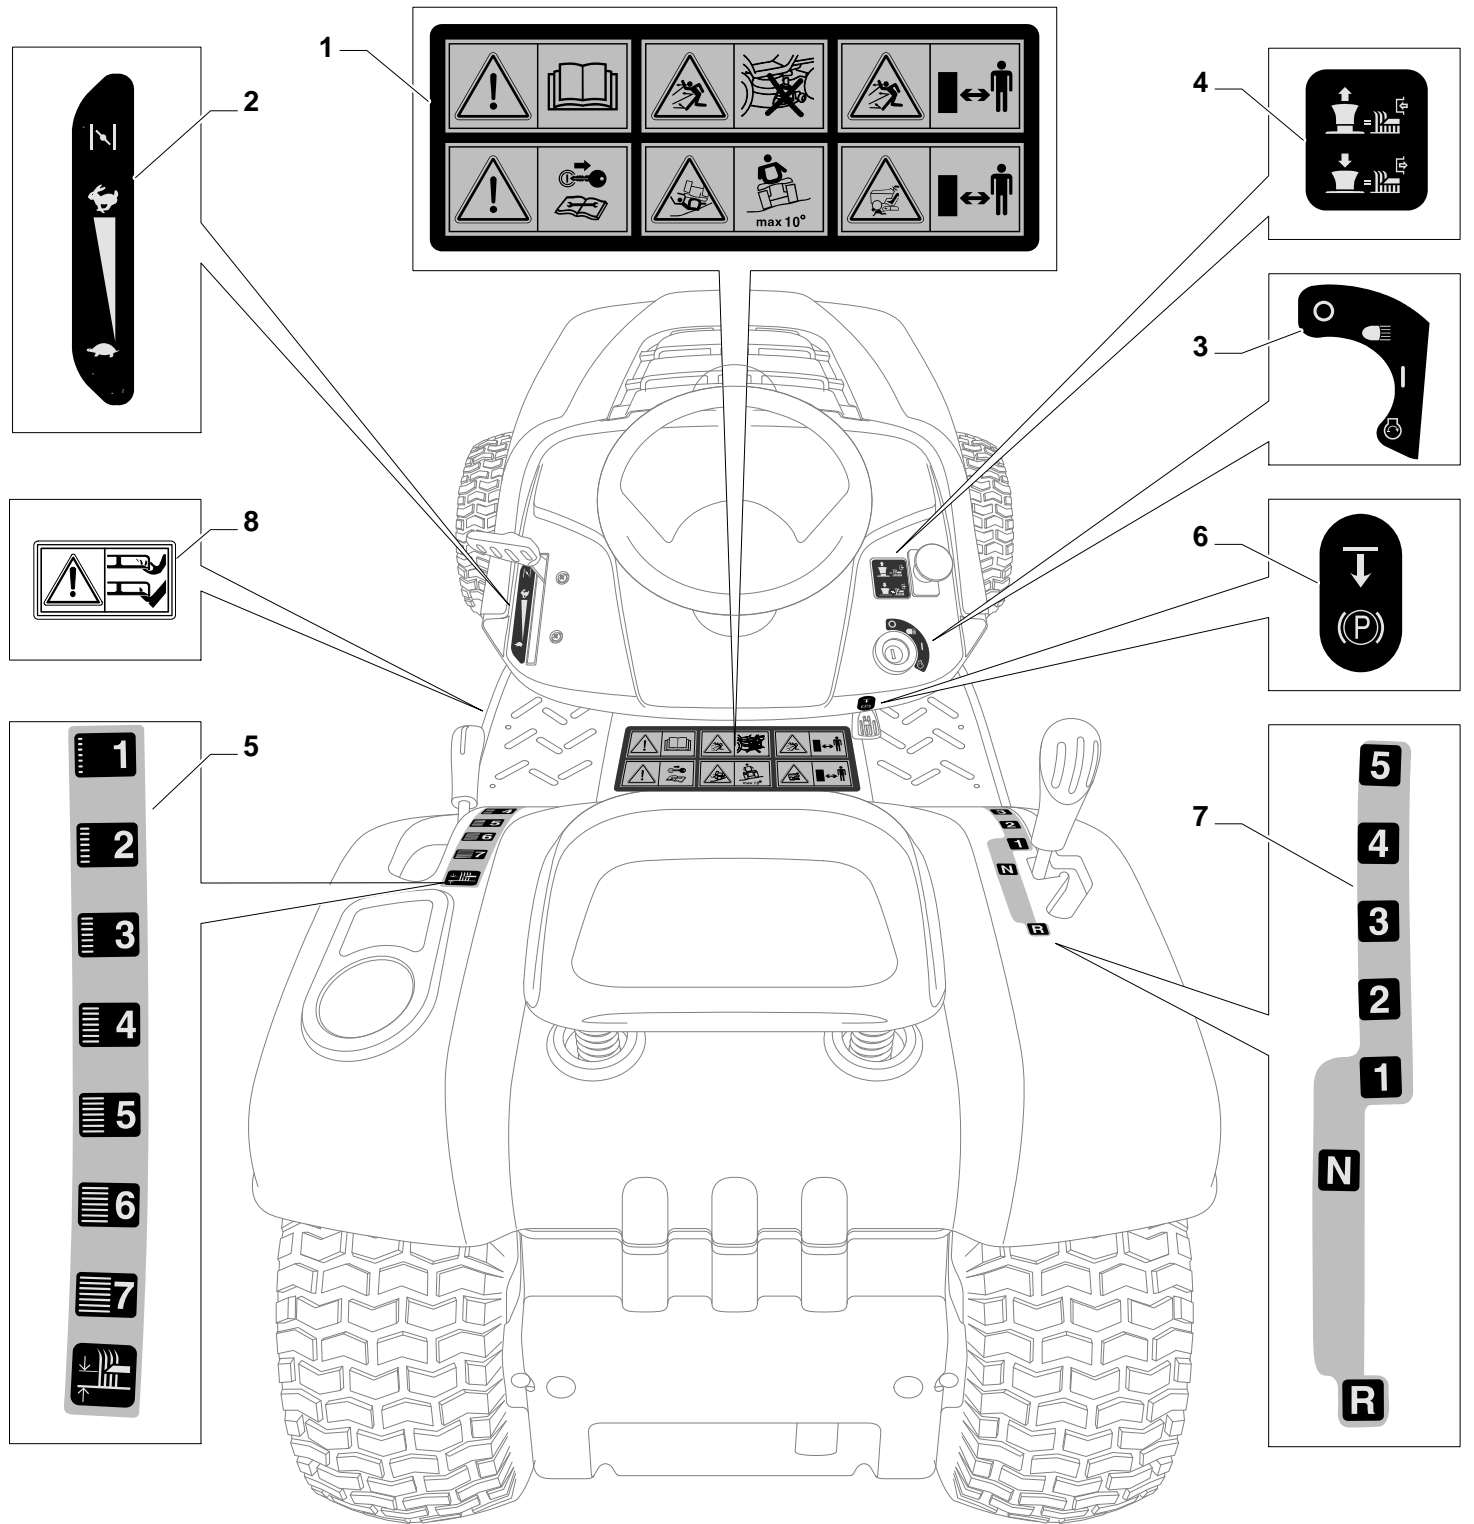

ESTATE GRAN TORNADO - Model Year 2010

Pos. Fig.	Antal Quantity	Art No Part No	Benämning	Description	Anmärkning Notes
1	1	114362365/1	Dekal	Label	
2	1	114363697/0	Dekal	Label	
3	1	114363699/0	Dekal	Label	
4	1	14361438/0	Dekal	Label	
5	1	114363701/0	Dekal	Label	
6	1	114363700/0	Dekal	Label	
7	1	114363451/0	Dekal	Label	
8	1	114356699/1	Dekal	Label