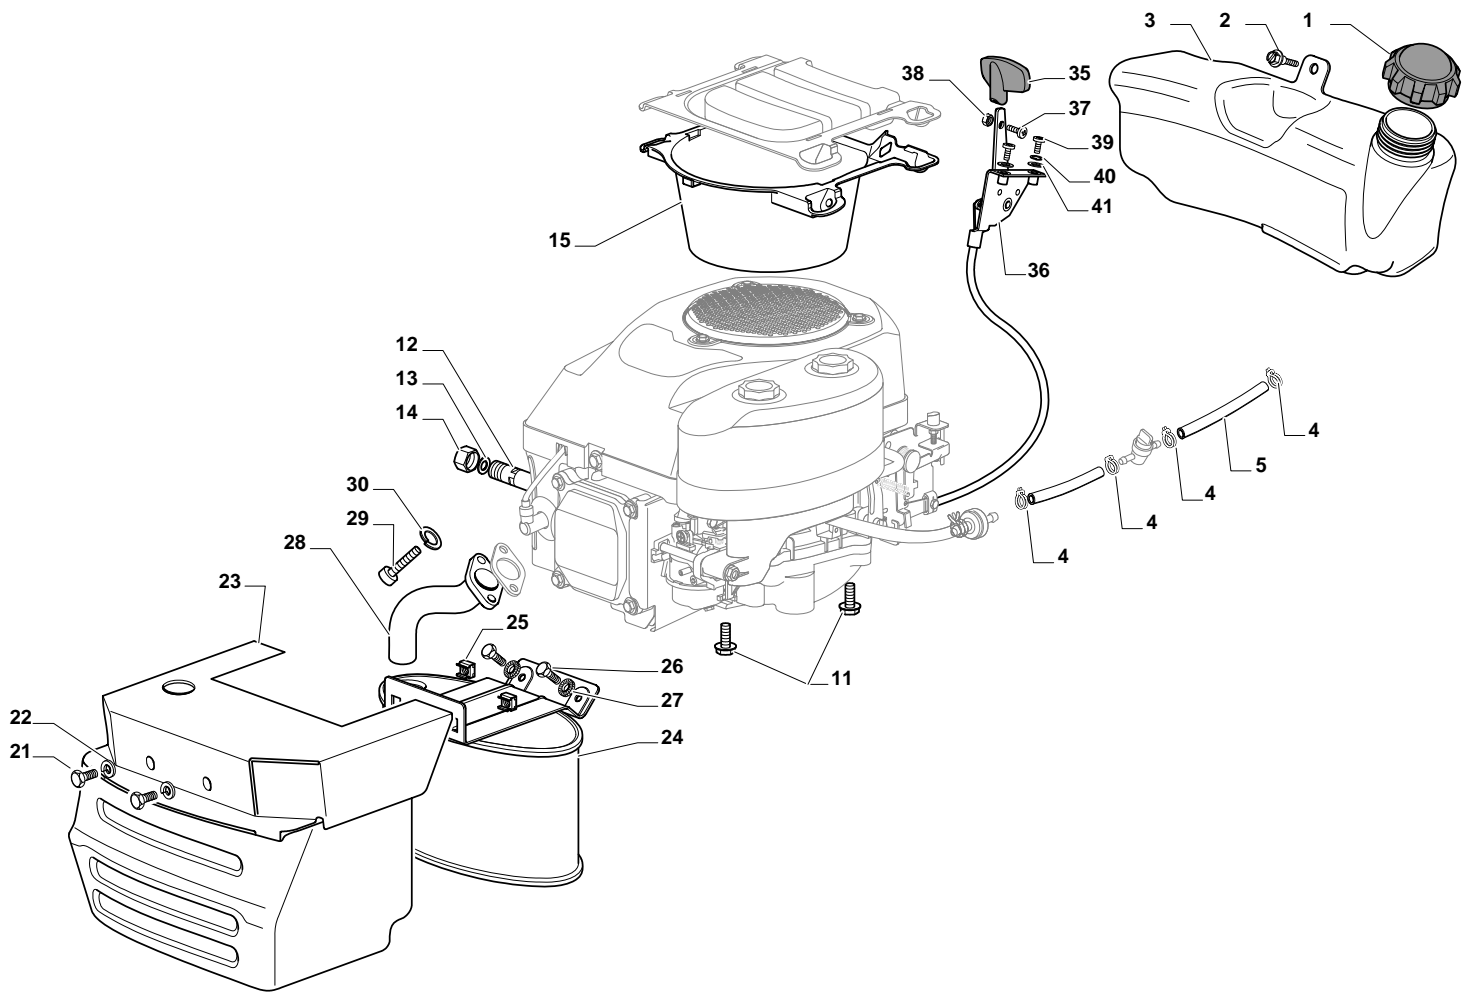

ESTATE GRAN TORNADO - Model Year 2010

ESTATE GRAN TORNADO - Model Year 2010

Pos. Fig.	Antal Quantity	Art No Part No	Benämning	Description	Anmärkning Notes
1	1	25795001/1	Lock	Cap	
2	4	125943006/0	Skruv	Screw	
3	1	325735126/0	Tank	Tank	
4	4	18375051/1	Slangklämma	Fair Led	
5	1	25869057/0	Vevstake	Connecting Tube (1000 Mm)	
11	4	112735108/1	Skruv	Screw	
12	1	27598060/0	Oil Discharge Extension	Oil Discharge Extension	
13	1	18401001/1	Tätningring	Oil Seal	
14	1	18737849/0	Lock	Oil Cap	
15	1	325108044/0	Inmatningstratt	Conveyor	
21	2	12792611/0	Skruv	Screw	
22	2	12540260/0	Bricka	Grower	
23	1	382598045/0	Ljuddämparskydd	Muffler Protection	
24	1	182750010/0		Muffler	
25	2	12360425/0	Mutter	Nut	
26	2	12792611/0	Skruv	Screw	
27	2	12540260/0	Bricka	Grower	
28	1	118738231/1	Avgasrör	Exhaust Connecting Tube	
29	2	12737450/0	Skruv	Screw	
30	2	12540260/0	Bricka	Grower	
35	1	325394531/0	Knopp	Knob	
36	1	182000215/0	Gasreglage	Accelerator	
37	1	112726389/0	Skruv	Screw	
38	1	12290800/0	Mutter	Nut	
39	2	112726389/0	Skruv	Screw	
40	2	12540020/0	Bricka	Washer	
41	2	12521310/0	Bricka	Washer