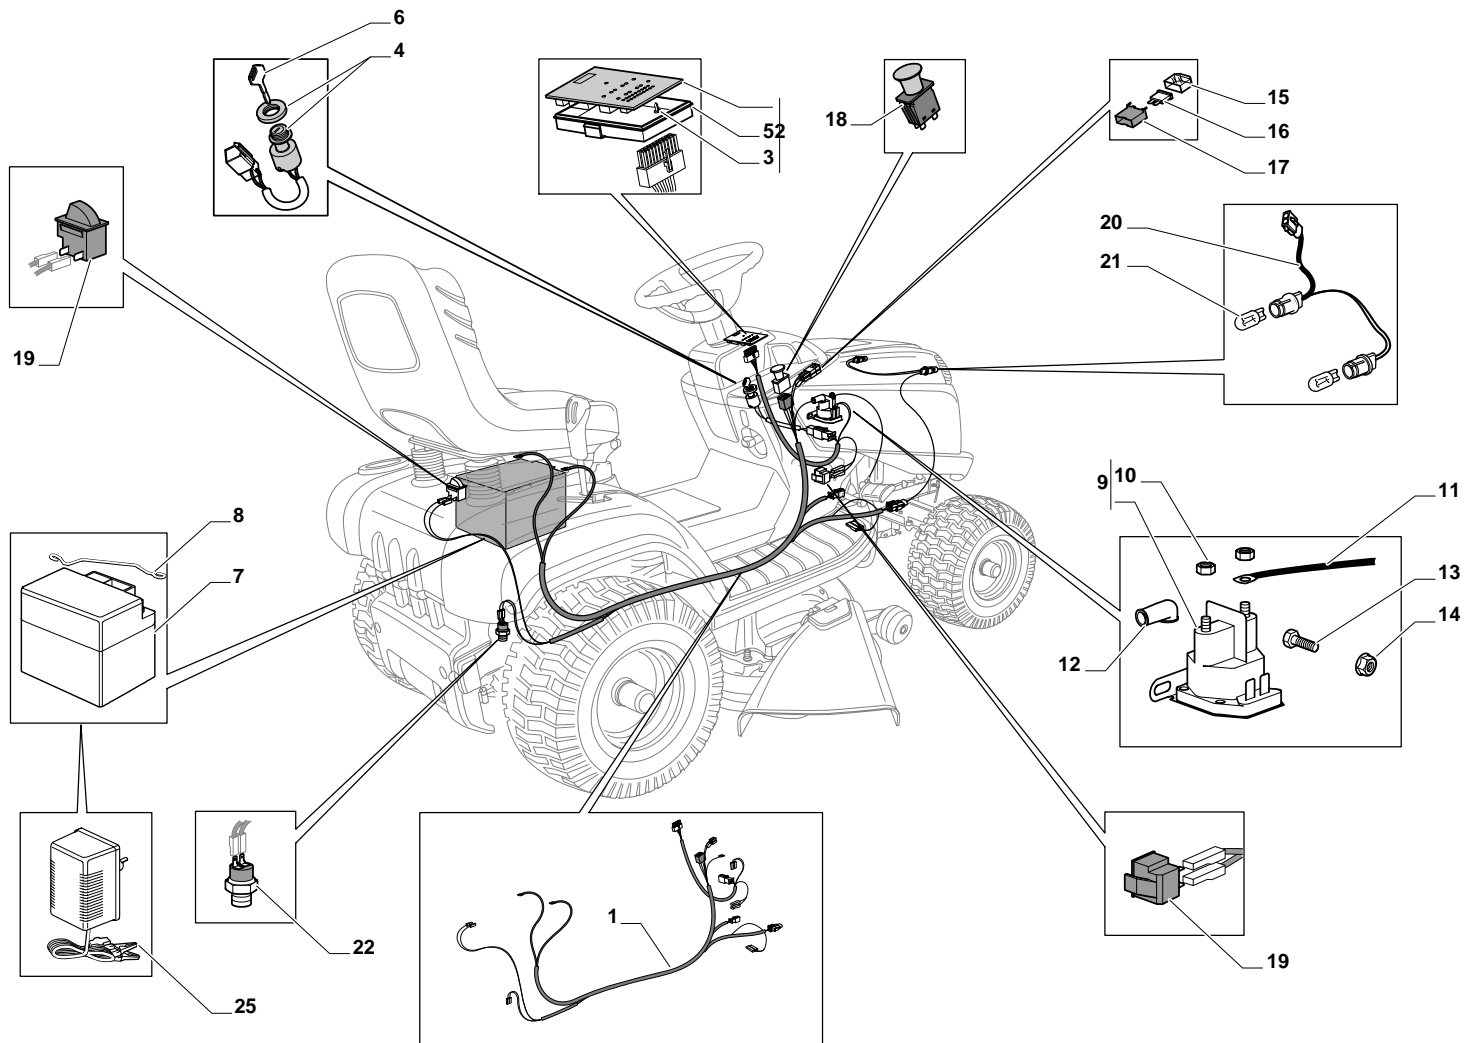

ESTATE GRAN TORNADO - Model Year 2010

Pos. Fig.	Antal Quantity	Art No Part No	Benämning	Description	Anmärkning Notes
1	1	182040150/0	Kabel	Cables Ass.Y	
2	1	125722433/0	Electronic Card (Ggp Engines)	Electronic Card (Ggp Engines)	
2	1	382722429/0		Electronic Card (B&S)	
3	1	12735101/0	Skruv	Screw	
4	1	118450075/0	Brytare	Starting Switch	
5	1	325600080/0	Skydd-röd	Card Protection	
6	1	118210023/0	Starting Key	Starting Key	
7	1	18120002/1	Batteri	Battery	
8	1	125430265/0	Fjäder	Spring	
9	1	18736111/0	Starter Relay	Starter Relay	
10	2	12360352/0	Mutter	Nut	
11	1	25065002/0	Kabel	Cable	
12	1	18564864/1	Tätningshylsa	Protection	
13	1	12790781/0	Skruv	Screw	
14	2	12154510/0	Mutter	Nut	
15	2	33215000/0	Kåpa	Cover	
16	1	33340036/0	Säkring	Fuse 25 A	
16	1	33340040/0	Säkring	Fuse 10 A	
17	2	33500007/0	Säkring	Fuse Carrier	
18	1	118450074/0	Kopplingshus	Clutch Switch	
19	2	119410613/0	Micro	Micro	
20	1	82040073/0	Kabel	Cable	
21	2	18459100/0	Farilamp For Lights	Farilamp For Lights	
22	1	19410610/0	Neutral Switch (Mech.)	Neutral Switch (Mech.)	
25	1	182180090/0		Battery Charger	
25	1	182180091/0		Battery Charger (U.K.)