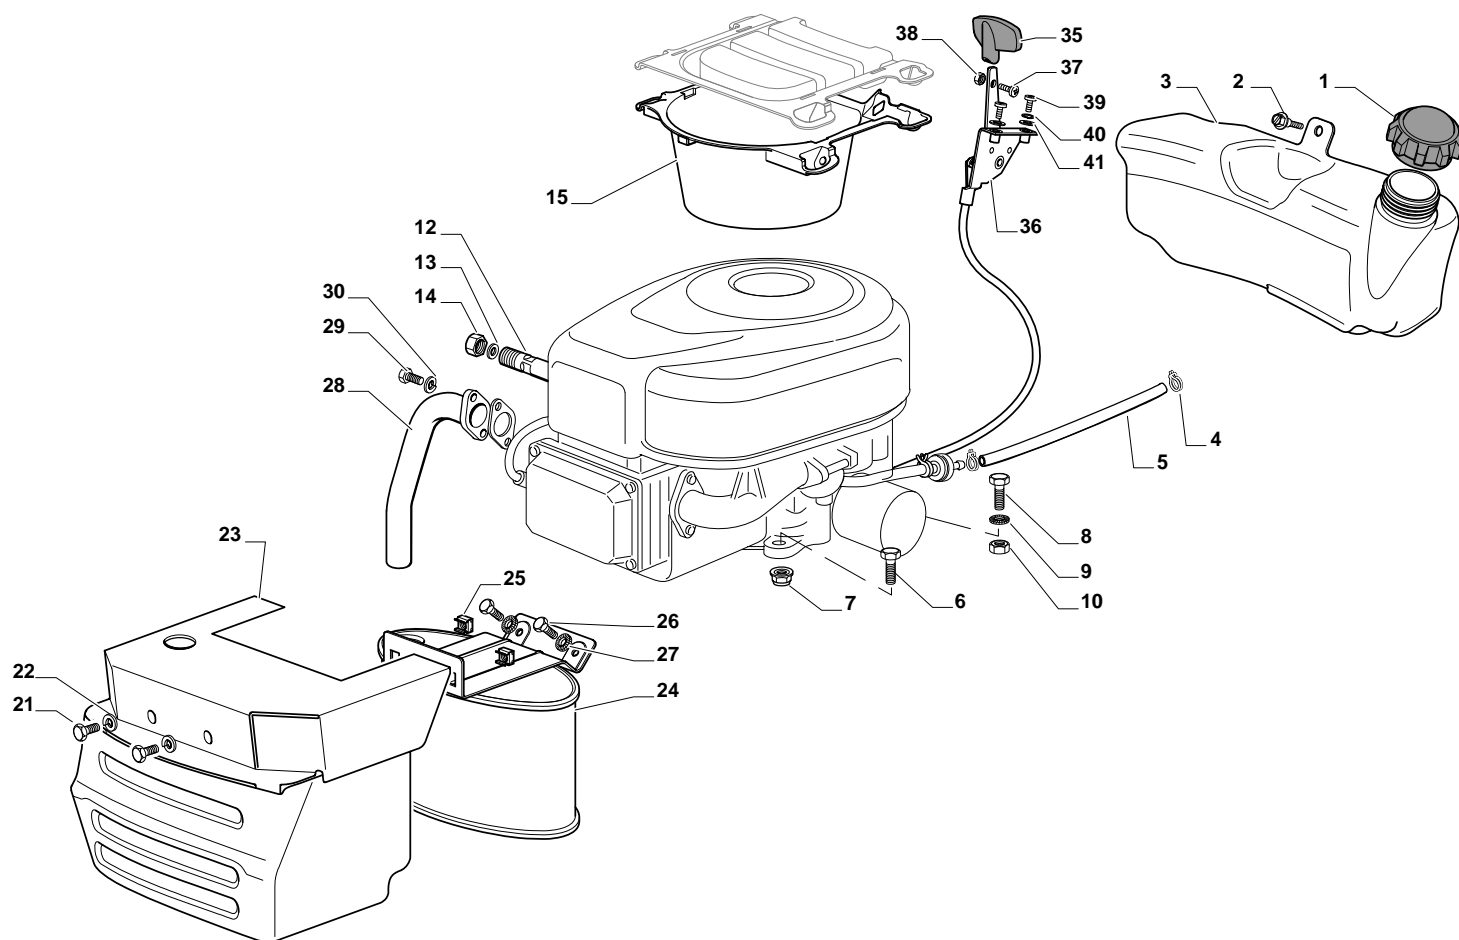

ESTATE GRAN TORNADO - Model Year 2010

ESTATE GRAN TORNADO - Model Year 2010

Pos. Fig.	Antal Quantity	Art No Part No	Benämning	Description	Anmärkning Notes
1	1	25795001/1	Lock	Cap	
2	4	125943010/0	Skruv	Screw	
3	1	325735126/0	Tank	Tank	
4	2	18375051/1	Slangklämma	Fair Led	
5	1	25869057/0	Vevstake	Connecting Tube (1000 Mm)	
6	3	12691100/0	Skruv	Screw	
7	3	12154210/0	Mutter	Nut	
8	1	12691115/0	Skruv	Screw	
9	1	12540260/0	Bricka	Grower	
10	1	12154210/0	Mutter	Nut	
12	1	25598050/0	Oil Discharge Extension	Oil Discharge Extension	
13	1	18401001/1	Tätningring	Oil Seal	
14	1	18737849/0	Lock	Oil Cap	
15	1	325108044/0	Inmatningstratt	Conveyor	
21	2	12792611/0	Skruv	Screw	
22	2	12540260/0	Bricka	Grower	
23	1	382598047/0	Ljuddämparskydd	Muffler Protection	
24	1	182750010/0		Muffler	
25	2	12360425/0	Mutter	Nut	
26	2	12792611/0	Skruv	Screw	
27	2	12540260/0	Bricka	Grower	
28	1	18738206/0	Avgasrör	Exhaust Connecting Tube	
29	2	12737450/0	Skruv	Screw	
30	2	12540260/0	Bricka	Grower	
35	1	325394531/0	Knopp	Knob	
36	1	82000200/1	Gasreglage	Accelerator	
37	1	112726389/0	Skruv	Screw	
38	1	12290800/0	Mutter	Nut	
39	2	112726389/0	Skruv	Screw	
40	2	12540020/0	Bricka	Washer	
41	2	12521310/0	Bricka	Washer