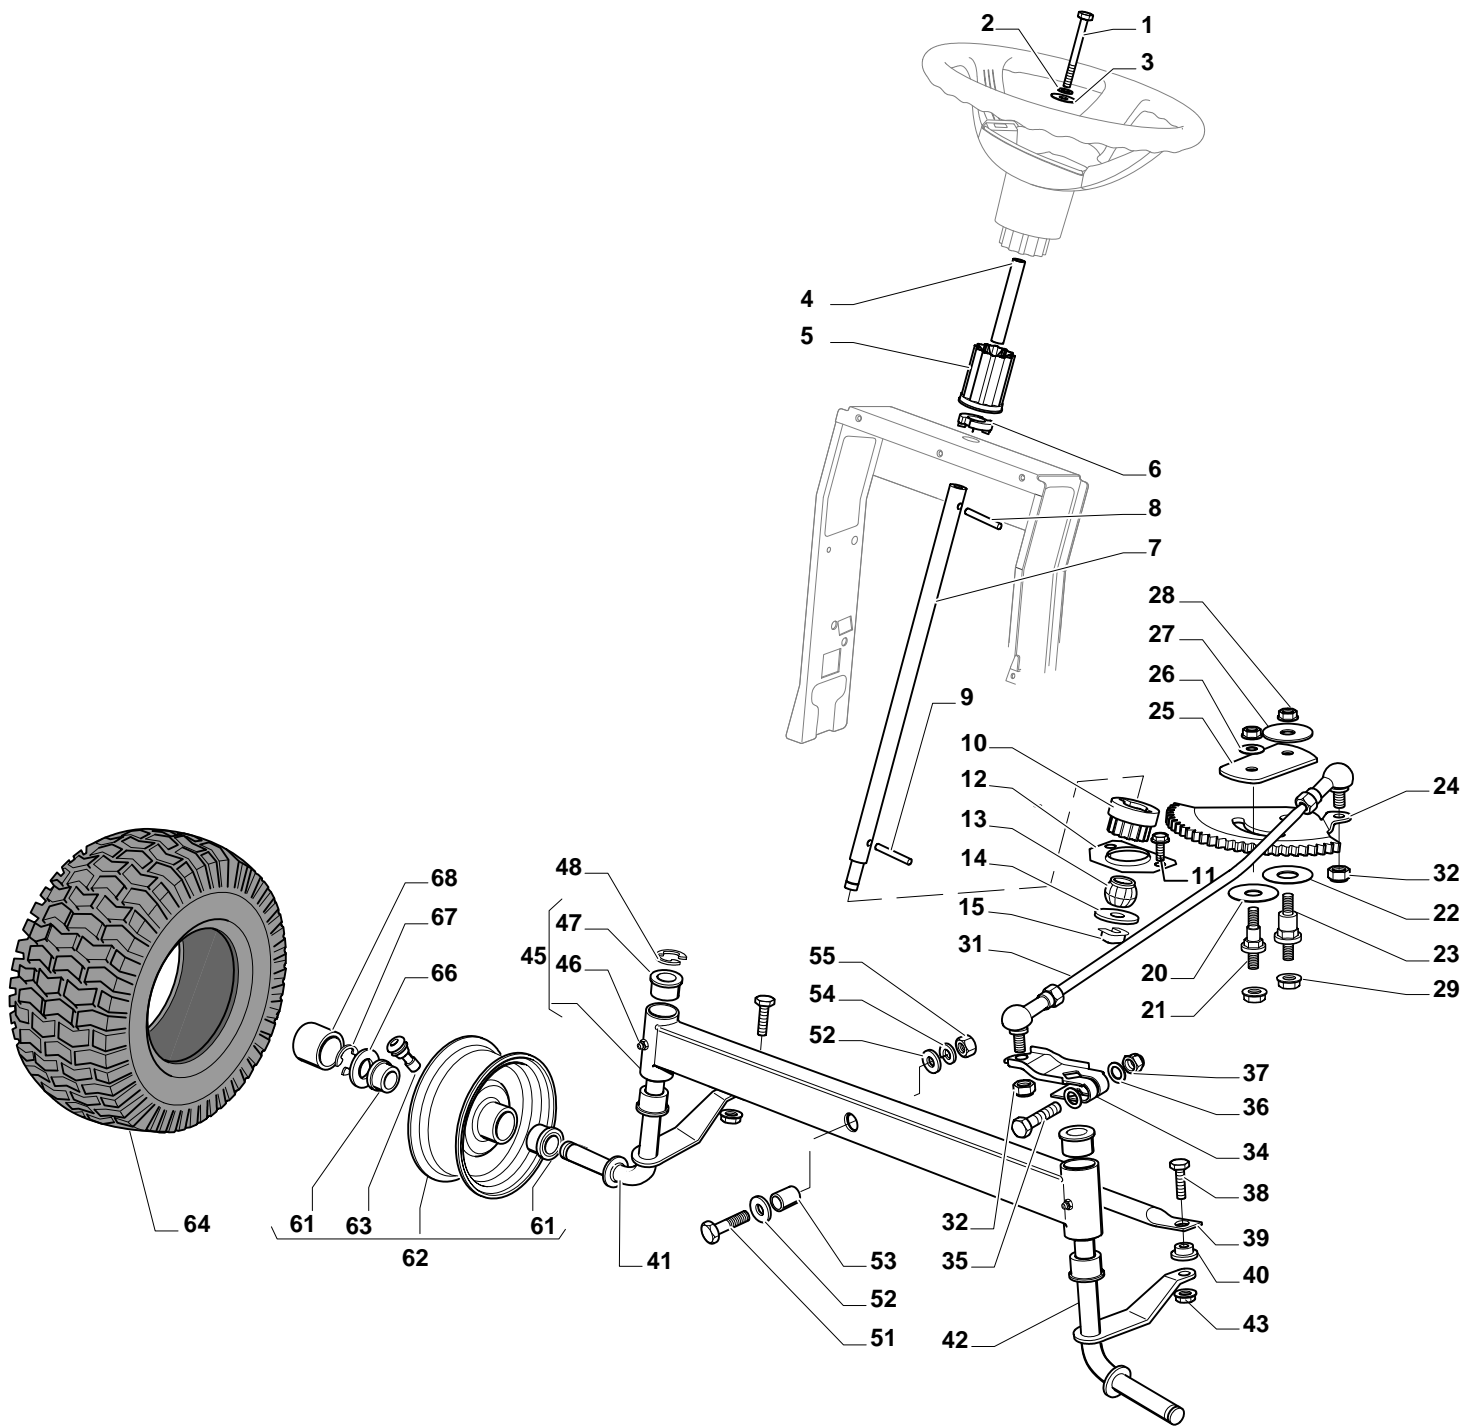

ESTATE GRAN TORNADO - Model Year 2010

Pos. Fig.	Antal Quantity	Art No Part No	Benämning	Description	Anmärkning Notes
1	1	12692050/0	Skruv	Screw	
2	1	12540260/0	Bricka	Grower	
3	1	12523070/0	Bricka	Washer	
4	1	125160047/0	Distans	Spacer	
5	1	325785318/0	Stöd	Support	
6	1	325038008/0	Bussning	Bush	
7	1	125520007/0	Steering Column	Steering Column	
8	1	112620300/0	Stift	Pin	
9	1	12622650/0	Stift	Pin	
10	1	125570003/0	Drev	Pinion	
11	2	27943051/0	Skruv	Screw	
12	1	25785213/0	Stöd	Support	
13	1	25743000/0	Ledklåpa, vä+hö	Joint	
14	1	12521370/0	Bricka	Washer	
15	1	12436030/0	Platta	Plate	
20	1	22672151/0	Bricka	Washer	
21	1	125510104/0	Sprint	Pin	
22	1	125670023/0	Bricka	Washer	
23	1	125510109/0	Sprint	Pin	
24	1	325735519/0	Sector	Steering Shaft	
25	1	325547233/0	Mothåll	Plate	
26	1	12369500/0	Bricka	Washer	
27	1	22160400/0	Bricka	Elastic Washer	
28	2	12155010/0	Mutter	Nut	
29	2	12293201/0	Mutter	Nut	
31	1	382000566/0	Stång	Steering Rod	
32	2	12156602/0	Mutter	Nut	
34	1	325318243/0	Arm	Lever	
35	1	12692390/0	Skruv	Screw	
36	2	12521360/0	Bricka	Washer	
37	1	12156602/0	Mutter	Nut	
38	2	125510103/0	Sprint	Pin	
39	1	325840029/0	Gasreglagelänk	Tie Rod	
40	2	325038007/0	Bussning	Bush	
41	1	382230373/0	"Right Stub Axle 15""	"Right Stub Axle 15""	
42	1	382230375/0	"Left Stub Axle 15""	"Left Stub Axle 15""	
43	2	12155000/0	Mutter	Nut	
45	1	382034030/0	Equalizer With Bush And Lubricator	Equalizer With Bush And Lubricator	
46	2	12379511/0	Smörjnippel	Grease Dispenser	
47	4	25034002/1	Bussning	Brass	
48	1	12001010/0	Låsring	Snap Ring	
51	1	12692695/0	Skruv	Screw	
52	2	12523100/0	Bricka	Washer	
53	1	25160016/0	Distans	Spacer	
54	1	12587100/0	Grower	Grower	
55	1	12295300/0	Mutter	Nut	
61	4	25122200/2	Lager	Bearing	
62	2	182000598/0	Rimm	Rimm	
63	2	25950000/0	Ventil	Valve	
64	2	127590066/0	Tire 15"	Tire 15"	
66	2	25670005/1	Bricka	Washer	
67	2	12001010/0	Låsring	Snap Ring	
68	2	322110233/0	Navkapsel	Hub Cover