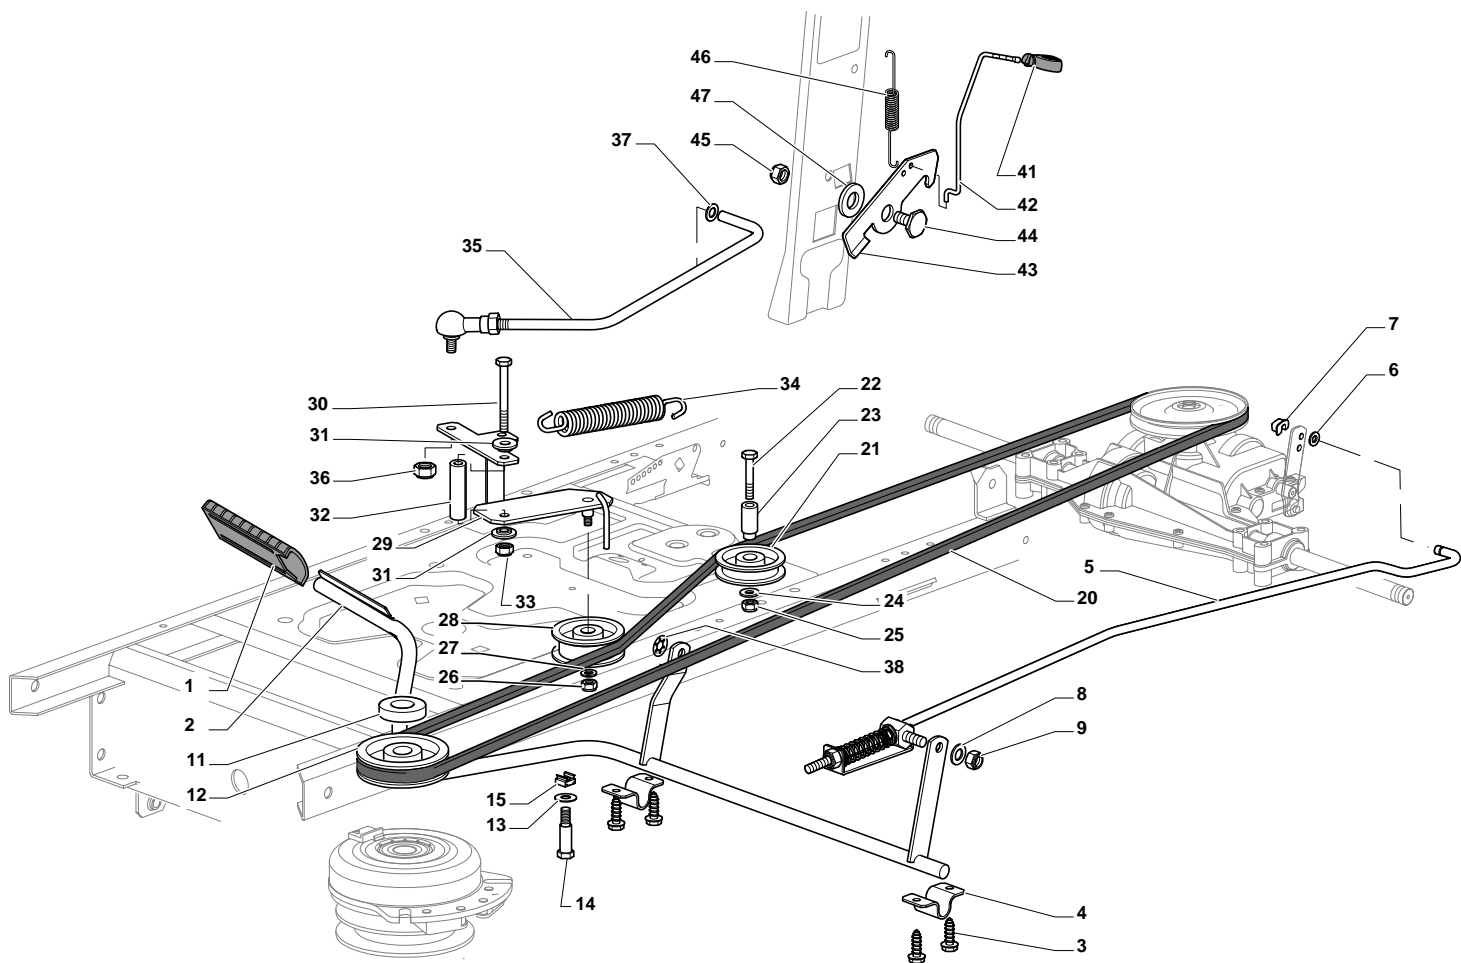

ESTATE GRAN TORNADO - Model Year 2010

ESTATE GRAN TORNADO - Model Year 2010

Pos. Fig.	Antal Quantity	Art No Part No	Benämning	Description	Anmärkning Notes
1	1	325110391/0	Clamp Cover	Clamp Cover	
2	1	382500033/0	Pedal	Pedal	
3	4	12735599/0	Skruv	Screw	
4	2	325547231/0	Mothill	Plate	
5	1	382000568/0	Länk	Rod	
6	1	12521350/0	Bricka	Washer	
7	1	12436050/0	Lísplatta	Plate	
8	1	25670011/0	Bricka	Washer	
9	1	12155000/0	Mutter	Nut	
11	1	25160021/0	Distans	Spacer	
12	1	25601567/0	Remskiva	Pulley	
13	2	12524010/0	Bricka	Washer	
14	2	25580030/0	Remstyrning	Belt Guide (Mech.)	
15	2	12360425/0	Mutter	Nut	
20	1	135062013/0	Drivrem	Belt	
21	1	25601555/0	Remskiva	Pulley	
22	1	12691400/0	Skruv	Right Screw	
23	1	125160051/0	Distans	Spacer	
24	1	12523060/0	Bricka	Washer	
25	1	12155000/0	Mutter	Nut	
26	1	12155000/0	Mutter	Nut	
27	1	12523060/0	Bricka	Washer	
28	1	25601554/0	Remskiva	Pulley	
29	1	382318235/0	Arm	Lever	
30	1	12691600/0	Skruv	Screw	
31	2	25038002/1	Bussning	Bush	
32	1	25160027/0	Distans	Spacer	
33	1	12155000/0	Mutter	Nut	
34	1	125430262/0	Fjäder	Spring	
35	1	382820016/0	Tie Rod Ass.Y	Tie Rod Ass.Y	
36	1	12293201/0	Mutter	Nut	
37	1	12521350/0	Bricka	Washer	
38	1	12604899/0	Lísbricka	Crown Fastener	
41	1	325394534/0	Knopp	Knob	
42	1	125033083/0	Stíng	Rod	
43	1	325253011/0	Hake	Hook	
44	1	22524970/2	Sprint	Pin	
45	1	12155000/0	Mutter	Nut	
46	1	25430213/0	Fjäder	Spring	
47	1	12523060/0	Bricka	Washer