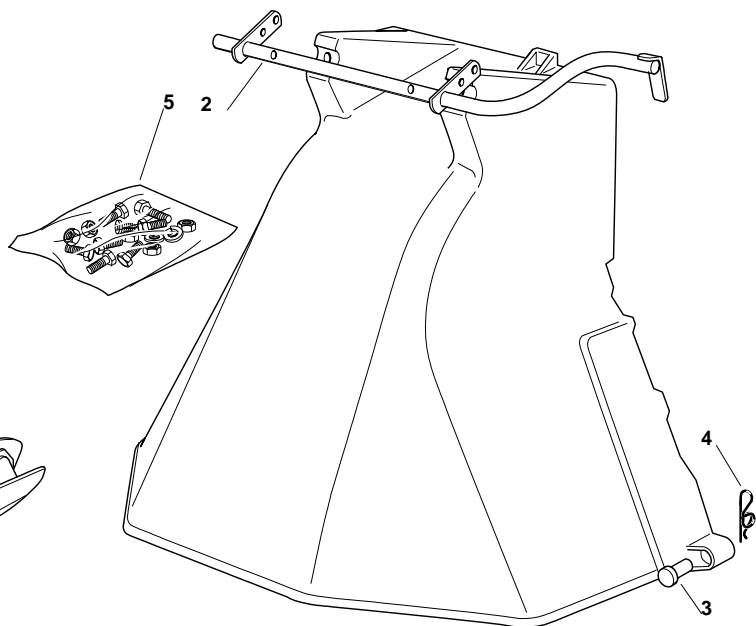

Estate Senator HST 16/17 - Estate President - Model Year 2010

Estate Senator HST 16/17 - Estate President - Model Year 2010

Pos. Fig.	Antal Quantity	Art No Part No	Benämning	Description	Anmärkning Notes
2	1	82869035/0	Support	Support	
3	2	25510022/0	Sprint	Pin	
4	2	24487998/0	Låsnål	Cotter Pin	
5	1	82180062/0	Skruvsats	Screws Outfit	
22	1	25519997/1	Weight	Weight	
23	3	12760520/0	Skruv	Screw	
24	3	12155000/0	Mutter	Nut	
42	1	25510021/1	Sprint	Pin	
43	1	24487999/0	Låsnål	Cotter Pin	
51	1	182180090/0	Batteriladdare	Battery Charger	
51	1	182180091/0	Batteriladdare	Battery Charger (U.K.)	
72	1	25140093/0	Deflektor	Deflector	
73	1	25394007/0	Styre	Handle	
74	1	25510077/0	Sprint	Pin	
75	1	25430245/0	Fjäder	Spring	
76	1	12735410/0	Skruv	Screw	
77	1	25280000/1	Handtag	Handgrip	
78	1	25840011/1	Elastic Tie-Rod	Elastic Tie-Rod	
79	2	25253004/0	Hake	Hook