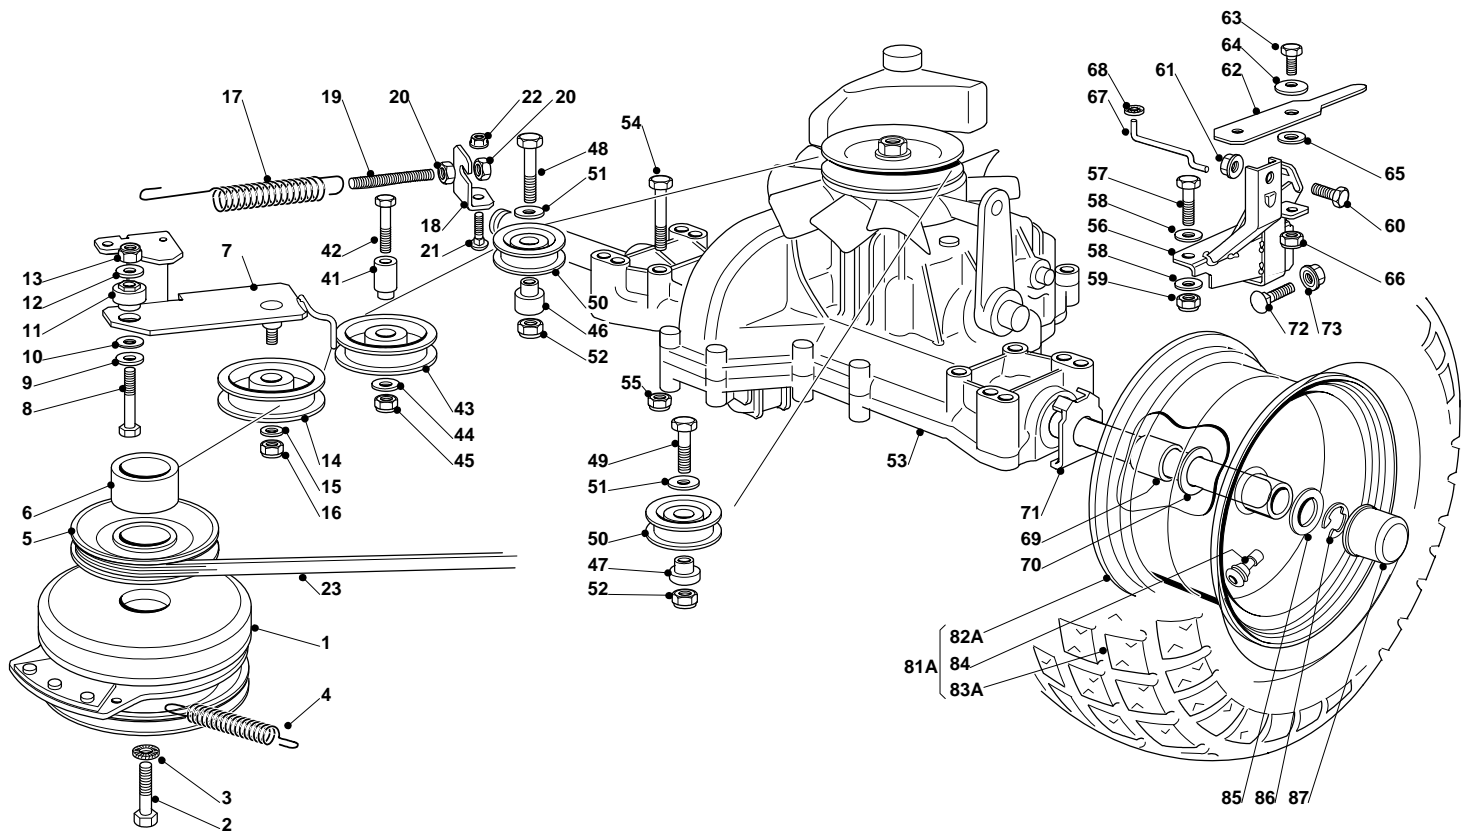

Pos. Fig.	Antal Quantity	Art No Part No	Benämning	Description	Anmärkning Notes
84	2	25950000/0	Ventil	Valve	
85	2	25670005/1	Bricka	Washer	
86	2	12001010/0	Låsring	Snap Ring	
87	2	22110230/0	Lock	Cap