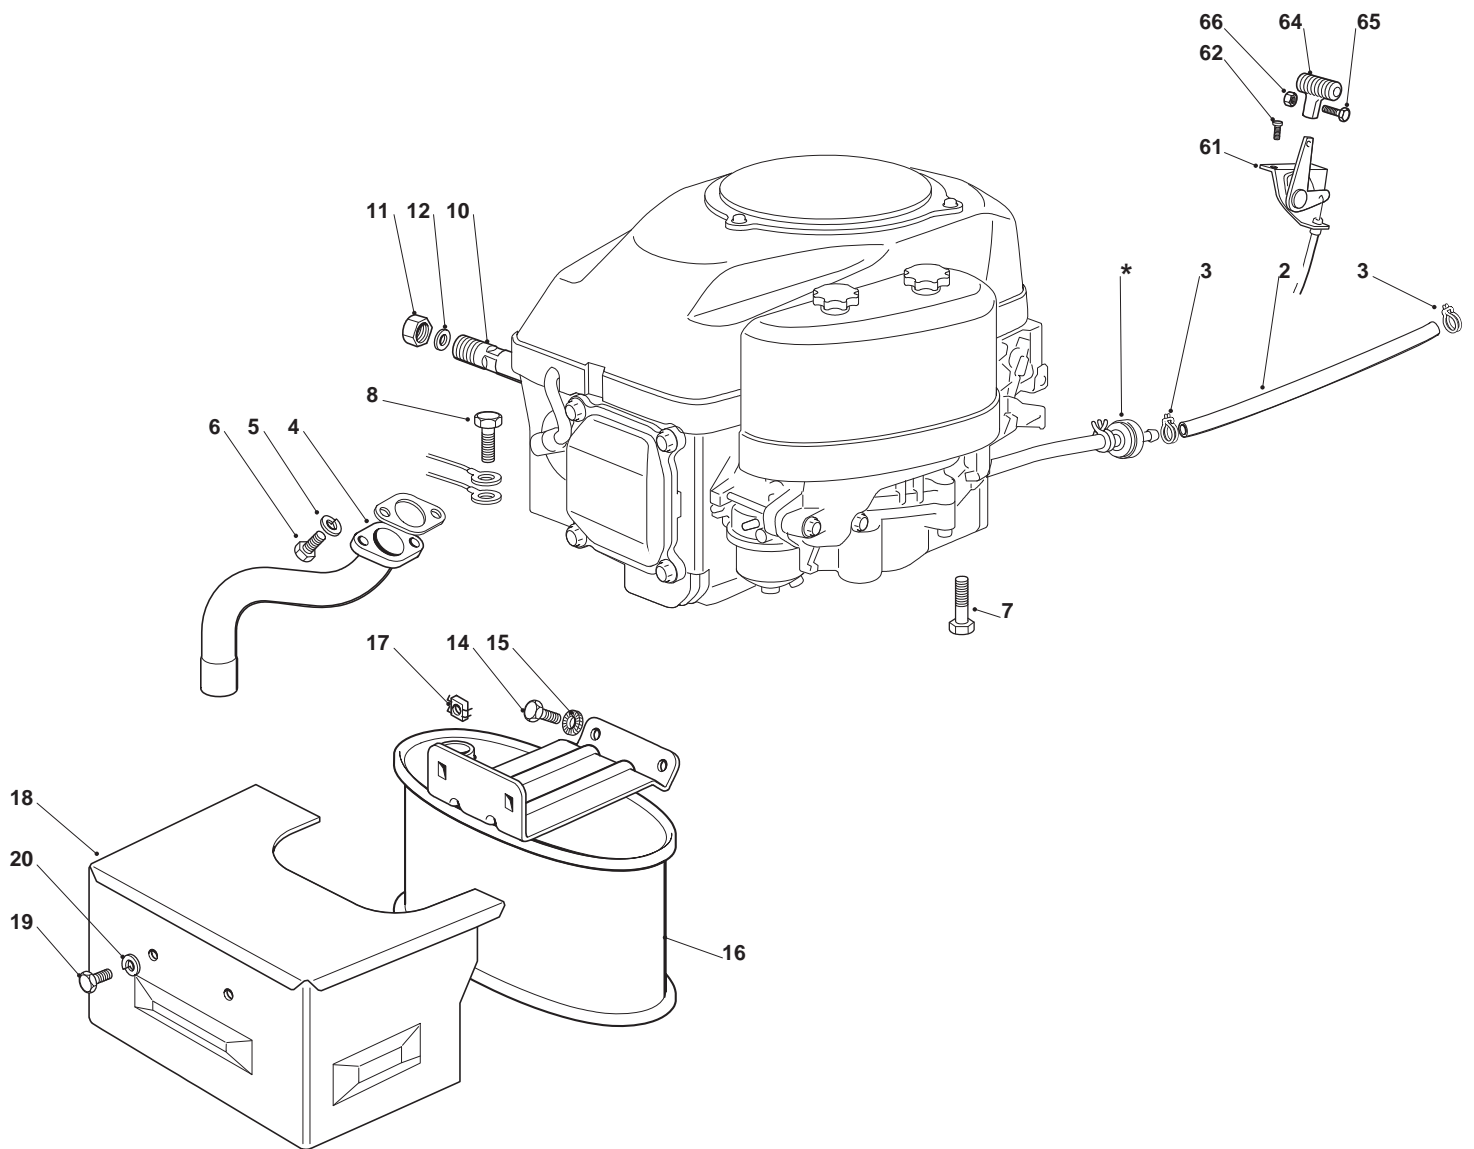

Estate Senator HST 16/17 - Estate President - Model Year 2010

Pos. Fig.	Antal Quantity	Art No Part No	Benämning	Description	Anmärkning Notes
1	1	—	Motor kpl	Engine	
2	1	25869057/0	Vevstake	Connecting Tube (1000 Mm)	
3	4	18375051/1	Slangklämma	Fair Led	
4	1	118738231/1	Avgasrör	Exhaust Tube	
5	2	12583500/0	Låsbricka	Grower	
6	2	12737450/0	Skruv	Screw	
7	4	112735108/1	Skruv	Screw	
8	1	12735599/0	Skruv	Screw	
10	1	27598060/0	Oil Discharge Extension	Oil Discharge Extension	
11	1	18737849/0	Lock	Oil Cap	
12	1	18401001/1	Tätningring	Oil Seal	
14	2	12793102/0	Skruv	Screw	
15	2	12540260/0	Bricka	Washer	
16	1	182750010/0	Ljuddämpare	Muffler	
17	2	12360425/0	Mutter	Nut	
18	1	382598039/0	Skydd	Guard	
19	2	12792611/0	Skruv	Screw	
20	2	12583500/0	Låsbricka	Grower	
61	1	182000212/0	Gasreglage	Accelerator	
62	2	125943012/0	Skruv	Screw	
64	1	25394501/0	Handtag	Handle	
65	1	12726388/0	Skruv	Screw	
66	1	12290800/0	Mutter	Nut	
-	1	*	Motor	Engine