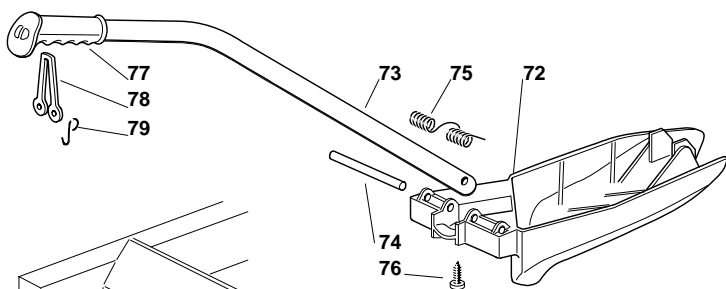

Estate Senator HST 16/17 - Estate President - Model Year 2010

Estate Senator HST 16/17 - Estate President - Model Year 2010

Pos. Fig.	Antal Quantity	Art No Part No	Benämning	Description	Anmärkning Notes
2	1	82869035/0	Support	Support	
3	2	25510022/0	Sprint	Pin	
4	2	24487998/0	Låsnål	Cotter Pin	
5	1	82180062/0	Skruvsats	Screws Outfit	
22	1	25519997/1	Weight	Weight	
23	3	12760520/0	Skruv	Screw	
24	3	12155000/0	Mutter	Nut	
42	1	25510021/1	Sprint	Pin	
43	1	24487999/0	Låsnål	Cotter Pin	
51	1	182180090/0	Batteriladdare	Battery Charger	
51	1	182180091/0	Batteriladdare	Battery Charger (U.K.)	
72	1	25140093/0	Deflektor	Deflector	
73	1	25394007/0	Styre	Handle	
74	1	25510077/0	Sprint	Pin	
75	1	25430245/0	Fjäder	Spring	
76	1	12735410/0	Skruv	Screw	
77	1	25280000/1	Handtag	Handgrip	
78	1	25840011/1	Elastic Tie-Rod	Elastic Tie-Rod	
79	2	25253004/0	Hake	Hook