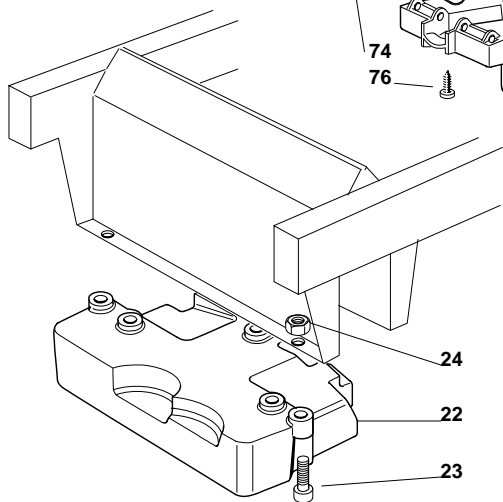

Estate Senator HST 16/17 - Estate President - Model Year 2010

Estate Senator HST 16/17 - Estate President - Model Year 2010

Pos. Fig.	Antal Quantity	Art No Part No	Benämning	Description	Anmärkning Notes
2	1	82869035/0	Support	Support	
3	2	25510022/0	Sprint	Pin	
4	2	24487998/0	Låsnål	Cotter Pin	
5	1	82180062/0	Skruvsats	Screws Outfit	
22	1	25519997/1	Weight	Weight	
23	3	12760520/0	Skruv	Screw	
24	3	12155000/0	Mutter	Nut	
42	1	25510021/1	Sprint	Pin	
43	1	24487999/0	Låsnål	Cotter Pin	
51	1	182180090/0	Batteriladdare	Battery Charger	
51	1	182180091/0	Batteriladdare	Battery Charger (U.K.)	
72	1	25140093/0	Deflektor	Deflector	
73	1	25394007/0	Styre	Handle	
74	1	25510077/0	Sprint	Pin	
75	1	25430245/0	Fjäder	Spring	
76	1	12735410/0	Skruv	Screw	
77	1	25280000/1	Handtag	Handgrip	
78	1	25840011/1	Elastic Tie-Rod	Elastic Tie-Rod	
79	2	25253004/0	Hake	Hook