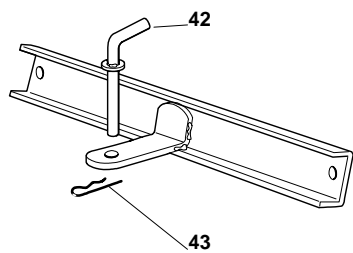

Estate Senator HST 16/17 - Estate President - Model Year 2010

Estate Senator HST 16/17 - Estate President - Model Year 2010

Pos. Fig.	Antal Quantity	Art No Part No	Benämning	Description	Anmärkning Notes
2	1	82869035/0	Support	Support	
3	2	25510022/0	Sprint	Pin	
4	2	24487998/0	Låsnål	Cotter Pin	
5	1	82180062/0	Skruvsats	Screws Outfit	
22	1	25519997/1	Weight	Weight	
23	3	12760520/0	Skruv	Screw	
24	3	12155000/0	Mutter	Nut	
42	1	25510021/1	Sprint	Pin	
43	1	24487999/0	Låsnål	Cotter Pin	
51	1	182180090/0	Batteriladdare	Battery Charger	
51	1	182180091/0	Batteriladdare	Battery Charger (U.K.)	
72	1	25140093/0	Deflektor	Deflector	
73	1	25394007/0	Styre	Handle	
74	1	25510077/0	Sprint	Pin	
75	1	25430245/0	Fjäder	Spring	
76	1	12735410/0	Skruv	Screw	
77	1	25280000/1	Handtag	Handgrip	
78	1	25840011/1	Elastic Tie-Rod	Elastic Tie-Rod	
79	2	25253004/0	Hake	Hook