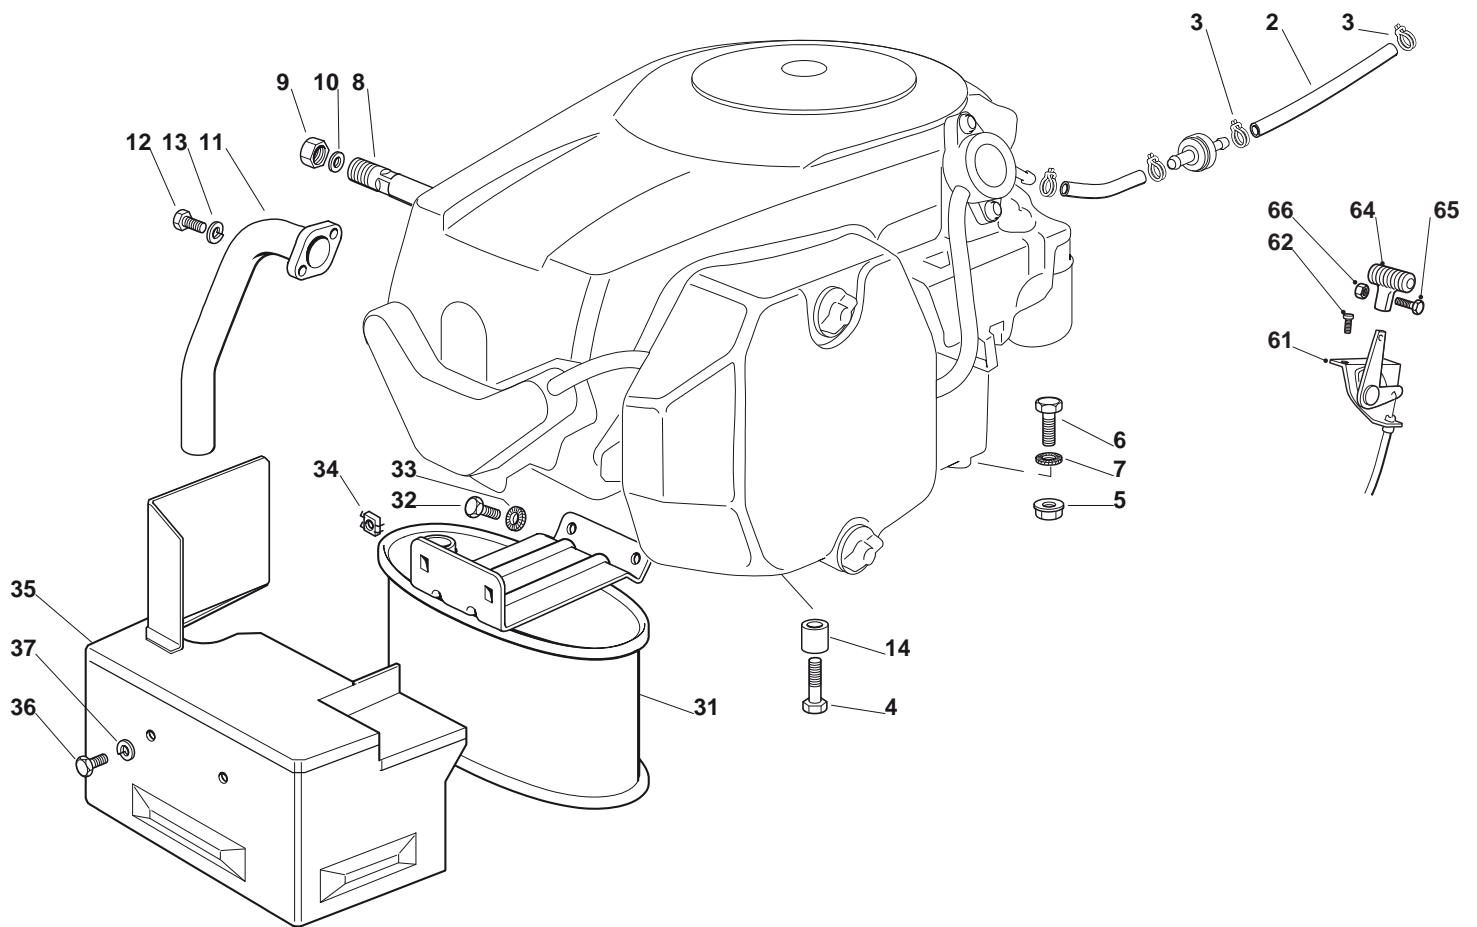

Estate Senator HST 16/17 - Estate President - Model Year 2010

Pos. Fig.	Antal Quantity	Art No Part No	Benämning	Description	Anmärkning Notes
1	1	—	Motor kpl	Engine	
2	1	25869057/0	Vevstake	Connecting Tube (1000 Mm)	
3	2	18375051/1	Slangklämma	Fair Led	
4	3	112735108/1	Skruv	Screw	
5	1	12154210/0	Mutter	Nut	
6	1	12691115/0	Skruv	Screw	
7	1	12540260/0	Bricka	Washer	
8	1	27598060/0	Oil Discharge Extension	Oil Discharge Extension	
9	1	18737849/0	Lock	Oil Cap	
10	1	18401001/1	Tätningring	Oil Seal	
11	1	18738227/0	Avgasrör	Exhaust Tube	
12	2	12735530/0	Skruv	Screw	
13	2	12583500/0	Låsbricka	Grower	
14	3	25160035/0	Distans	Spacer	
31	1	182750010/0	Ljuddämpare	Muffler	
32	2	12793102/0	Skruv	Screw	
33	2	12540260/0	Bricka	Washer	
34	2	12360425/0	Mutter	Nut	
35	1	82598029/0	Skydd	Guard	
36	2	12792611/0	Skruv	Screw	
37	2	12583500/0	Låsbricka	Grower	
61	1	82000200/1	Gasreglage	Accelerator	
62	2	125943012/0	Skruv	Screw	
64	1	25394501/0	Handtag	Handle	
65	1	12726388/0	Skruv	Screw	
66	1	12290800/0	Mutter	Nut