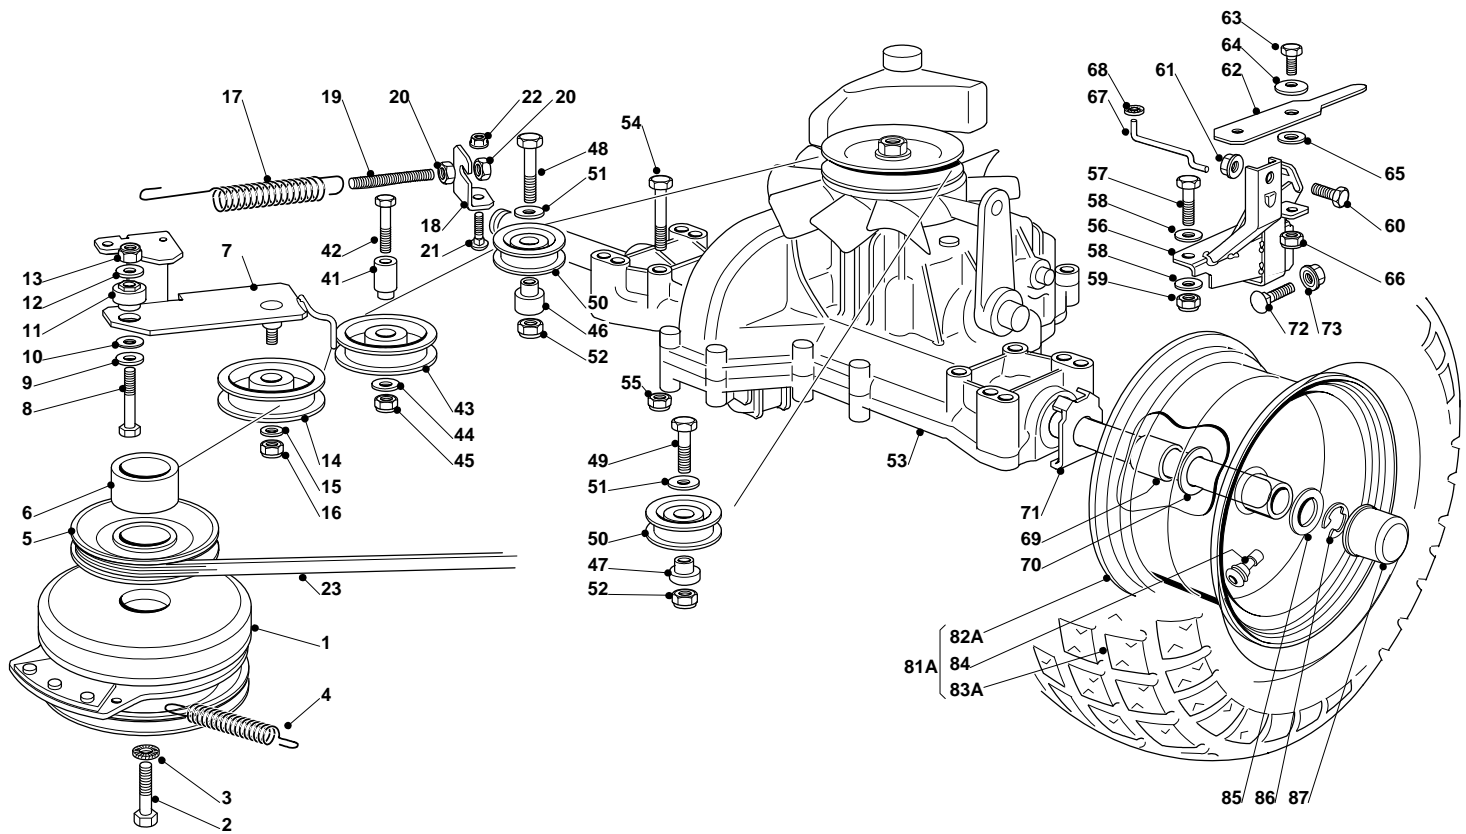

Estate Senator HST 16/17 - Estate President - Model Year 2010

Pos. Fig.	Antal Quantity	Art No Part No	Benämning	Description	Anmärkning Notes
1	1	118399063/0	Koppling	Clutch	
2	1	12737320/0	Skruv	Screw	
3	1	12543000/0	Bricka	Washer	
4	1	22430216/0	Fjäder	Spring	
5	1	25601566/0	Remskiva	Pulley	
6	1	25160021/0	Distans	Spacer	
7	1	82318217/0	Arm	Lever	
8	1	12691115/0	Skruv	Screw	
9	1	12523060/0	Bricka	Washer	
10	1	27670055/0	Bricka	Washer	
11	1	25510087/0	Sprint	Pin	
12	1	12523060/0	Bricka	Washer	
13	1	12155000/0	Mutter	Nut	
14	1	25601554/0	Remskiva	Pulley	
15	1	12523060/0	Bricka	Washer	
16	1	12155000/0	Mutter	Nut	
17	1	25430260/0	Fjäder	Spring	
18	1	25755049/0	Fästvinkel	Bracket	
19	1	25840005/0	Stång	Tie Rod	
20	2	12293200/0	Mutter	Nut	
21	1	12818690/0	Skruv	Screw	
22	1	12293201/0	Mutter	Nut	
23	1	35062001/0	Drivrem	Belt	
41	1	125510100/0	Sprint	Pin	
42	1	12691800/0	Skruv	Screw	
43	1	25601555/0	Remskiva	Pulley	
44	1	12523060/0	Bricka	Washer	
45	1	12155000/0	Mutter	Nut	
46	1	125160024/2	Distans	Spacer	
47	1	125160030/1	Distans	Spacer	
48	1	12691400/0	Skruv	Right Screw	
49	1	12691115/0	Skruv	Screw	
50	2	125601588/0	Remskiva	Pulley	
51	2	22671653/0	Bricka	Washer	
52	2	12155000/0	Mutter	Nut	
53	1	18400960/0	Rear Axle Tuff Torq K46S	Rear Axle Tuff Torq K46S	
54	4	12691800/0	Skruv	Screw	
55	4	12154210/0	Mutter	Nut	
56	1	82785149/0	Stöd	Support	
57	1	12691200/0	Skruv	Screw (Wheels 15")	
58	2	12521350/0	Bricka	Washer	
59	1	12155000/0	Mutter	Nut	
60	1	12792611/0	Skruv	Screw	
61	1	12293201/0	Mutter	Nut	
62	1	25318157/0	Arm	Lever	
63	1	12793102/0	Skruv	Screw	
64	1	12369500/0	Bricka	Washer	
65	1	25670011/0	Bricka	Washer	
66	1	12155000/0	Mutter	Nut	
67	1	25033033/0	Länk	Rod	
68	1	12604896/0	Låsbricka	Snap Ring	
69	2	25160031/0	Distans	Spacer	
70	24	12521410/0	Bricka	Washer	
71	2	325670025/0	Bricka	Washer	
72	1	12792611/0	Skruv	Screw	
73	1	12293201/0	Mutter	Nut	
81A	2	382680022/0	Stödhjul	Rear Wheel	
82A	2	82000592/0	Rimm	Rimm	
83A	2	125590011/0	Shoe	Shoe