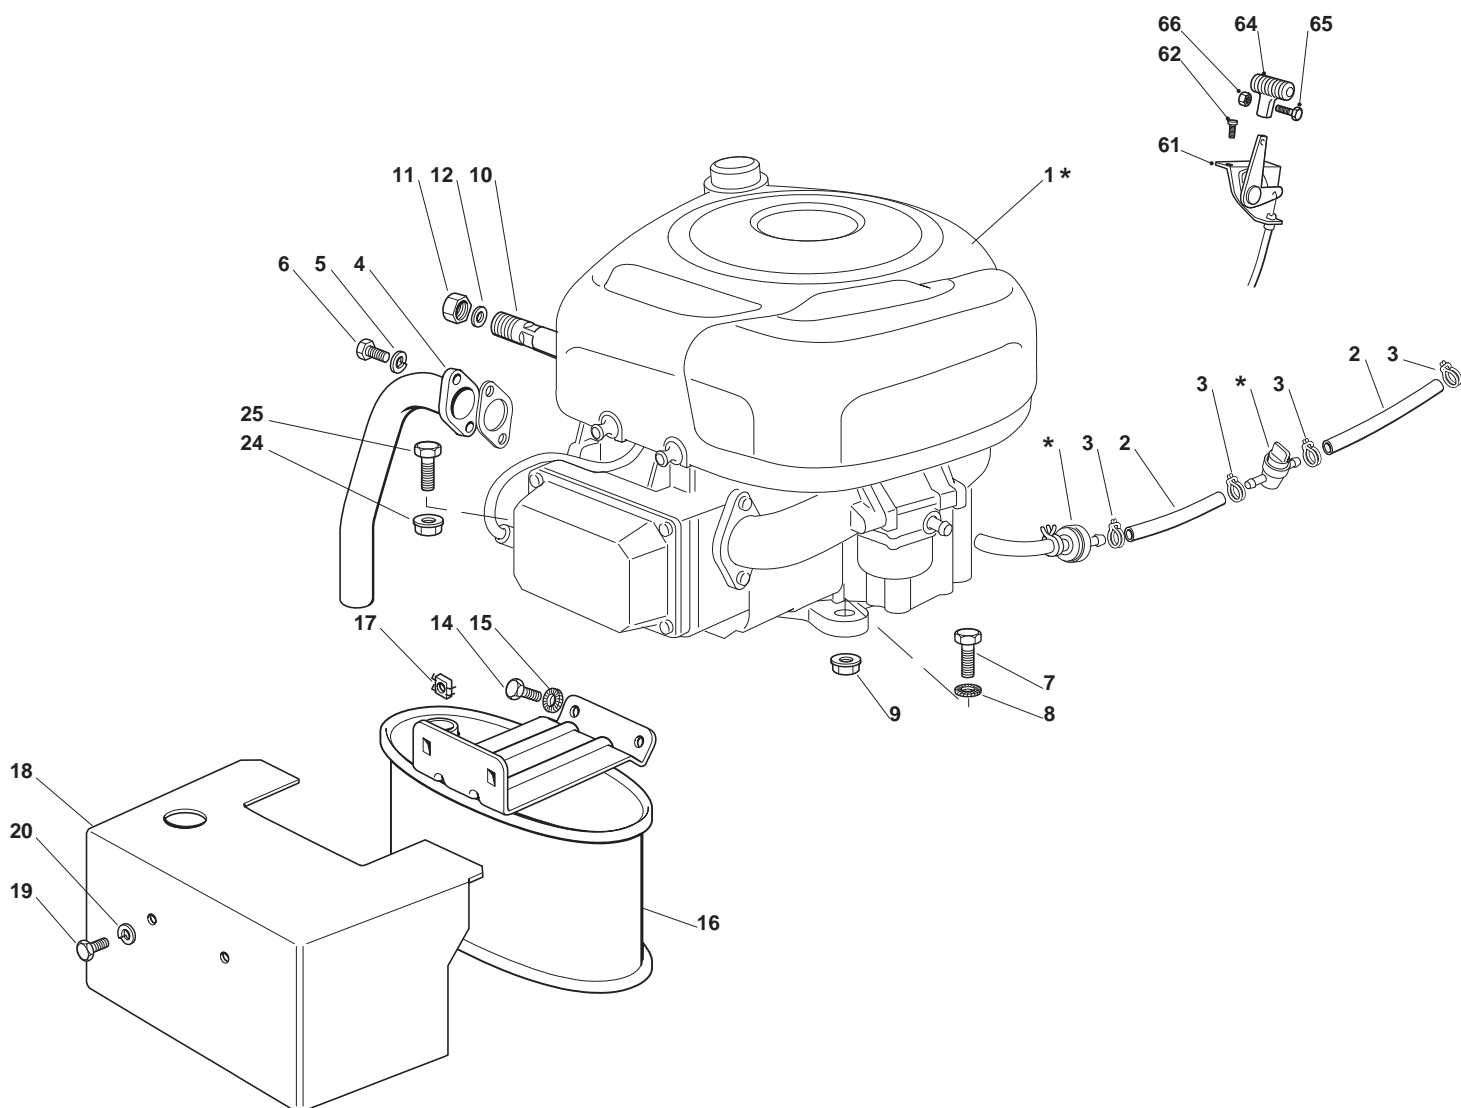

Estate Senator 14 - Model Year 2010

Pos. Fig.	Antal Quantity	Art No Part No	Benämning	Description	Anmärkning Notes
1	1	—	Motor kpl	Engine	
2	1	25869057/0	Vevstake	Connecting Tube (1000 Mm)	
3	4	18375051/1	Slangklämma	Fair Led	
4	1	18738224/0	Avgasrör	Exhaust Tube	
5	2	12583500/0	Låsbricka	Grower	
6	2	12735530/0	Skruv	Screw	
7	1	12691115/0	Skruv	Screw	
8	1	12540260/0	Bricka	Washer	
9	1	12154210/0	Mutter	Nut	
10	1	25598050/0	Oil Discharge Extension	Oil Discharge Extension	
11	1	18737849/0	Lock	Oil Cap	
12	1	18401001/1	Tätningring	Oil Seal	
14	2	12793102/0	Skruv	Screw	
15	2	12540260/0	Bricka	Washer	
16	1	182750010/0	Ljuddämpare	Muffler	
17	2	12360425/0	Mutter	Nut	
18	1	82598009/2	Skydd	Guard	
19	2	12792611/0	Skruv	Screw	
20	2	12583500/0	Låsbricka	Grower	
24	3	12154210/0	Mutter	Nut	
25	3	12691100/0	Skruv	Screw	
61	1	82000200/1	Gasreglage	Accelerator	
62	2	125943012/0	Skruv	Screw	
64	1	25394501/0	Handtag	Handle	
65	1	12726388/0	Skruv	Screw	
66	1	12290800/0	Mutter	Nut	
-	1	*	Motor	Engine