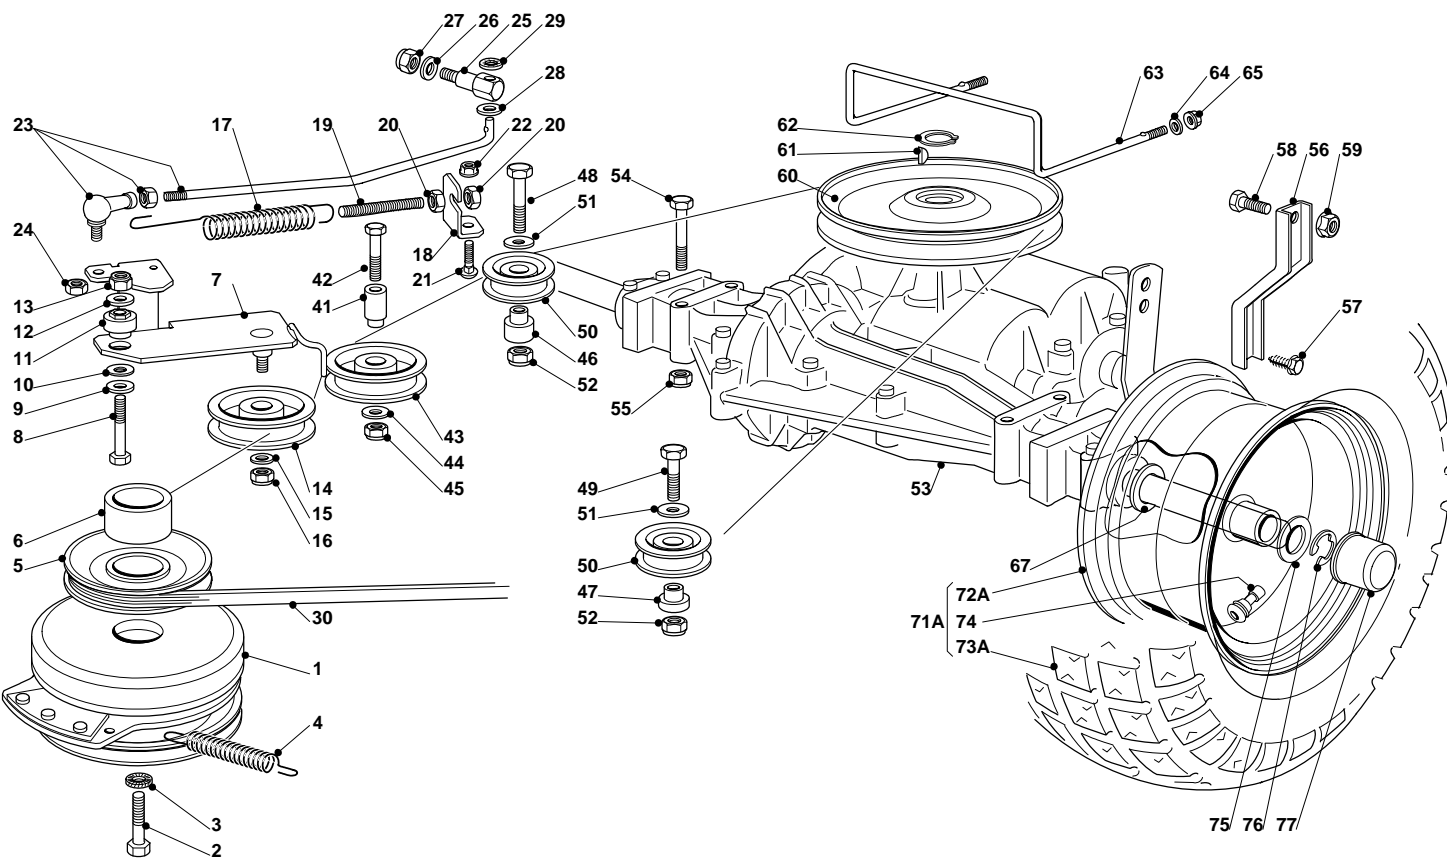

Estate Senator 14 - Model Year 2010

Pos. Fig.	Antal Quantity	Art No Part No	Benämning	Description	Anmärkning Notes
73A	2	125590011/0	Shoe	Shoe	
74	2	25950000/0	Ventil	Valve	
75	2	25670005/1	Bricka	Washer	
76	2	12001010/0	Låsring	Snap Ring	
77	2	22110230/0	Lock	Cap