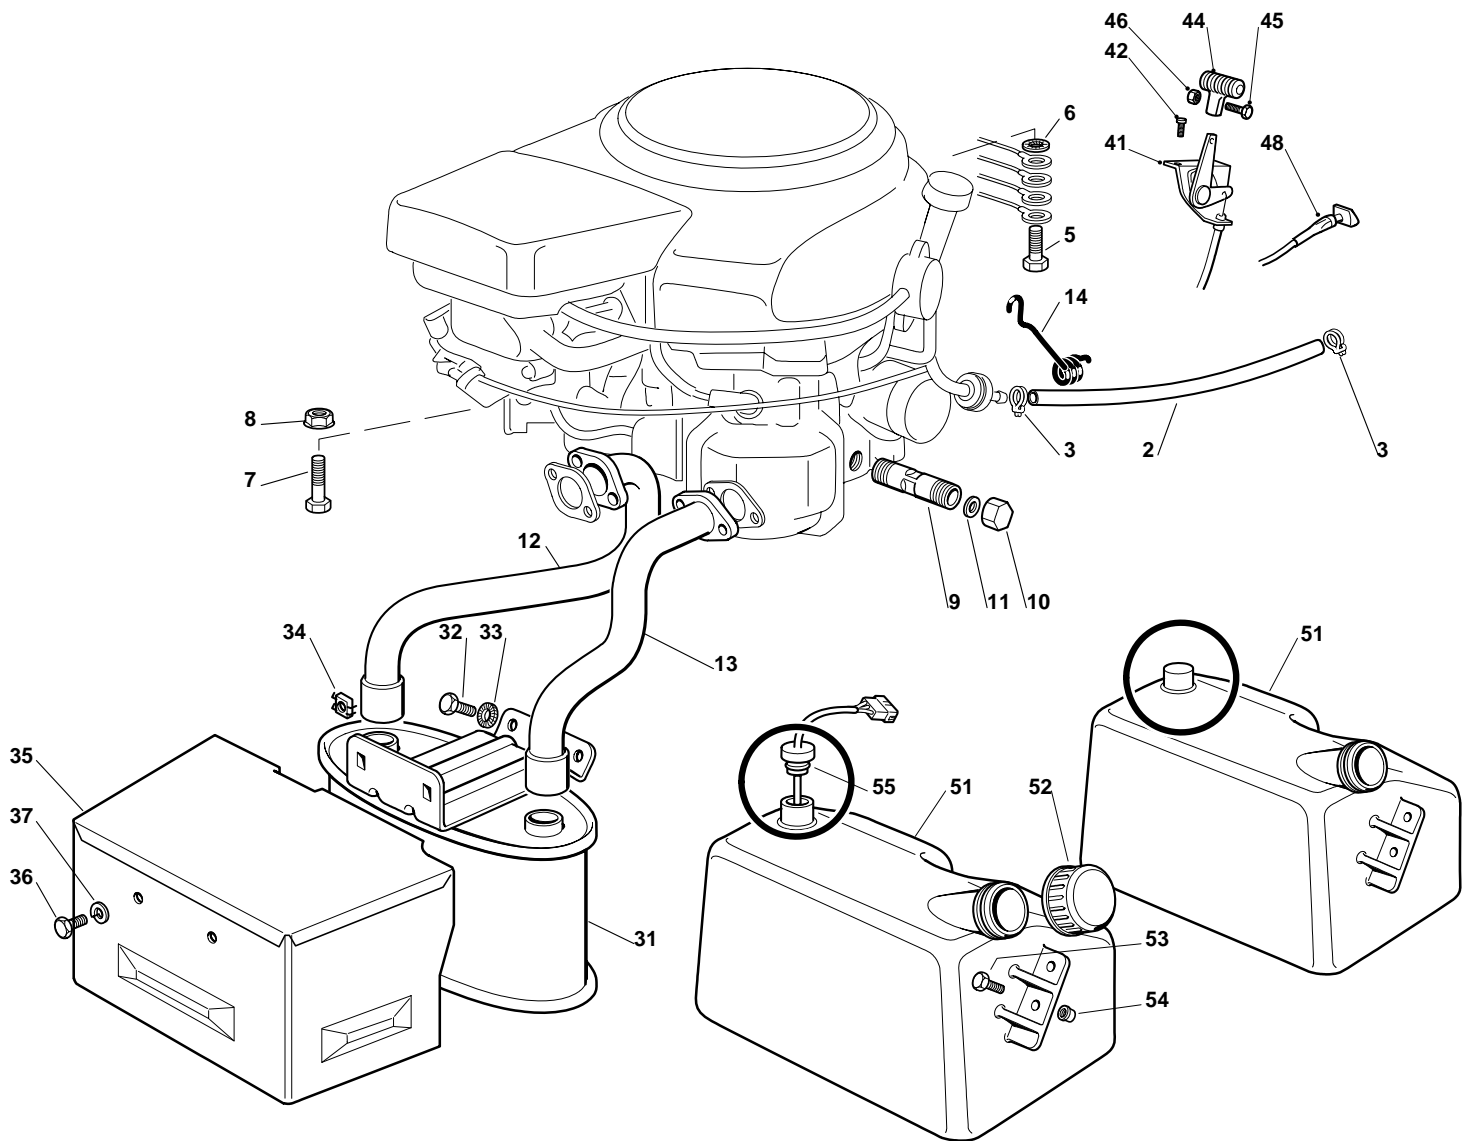

Estate Royal Pro E 16 - Model Year 2010

Pos. Fig.	Antal Quantity	Art No Part No	Benämning	Description	Anmärkning Notes
1	1	—	Motor kpl	Engine	
2	1	25869027/1	Vevstake	Connecting Tube	
3	2	18375051/1	Slangklämma	Fair Led	
5	1	12735599/0	Skruv	Screw	
6	1	12540260/0	Bricka	Washer	
7	4	12691115/0	Skruv	Screw	
8	4	12154210/0	Mutter	Nut	
9	1	25598052/0	Oil Discharge Extension	Oil Discharge Extension	
10	1	18737849/0	Lock	Oil Cap	
11	1	18401001/1	Tätningring	Oil Seal	
12	1	18738221/0	Avgasrör	Exhaust Tube Right	
13	1	18738222/0	Avgasrör	Exhaust Tube Left	
14	1	27430562/0	Fjäder	Spring	
31	1	82750003/0	Ljuddämpare	Muffler	
32	2	12793102/0	Skruv	Screw	
33	2	12540260/0	Bricka	Washer	
34	2	12360425/0	Mutter	Nut	
35	1	82598005/2	Skydd	Guard	
36	2	12792611/0	Skruv	Screw	
37	2	12583500/0	Låsbricka	Grower	
41	1	82000201/2	Gasreglage	Accelerator	
42	2	125943012/0	Skruv	Screw	
44	1	25394501/0	Handtag	Handle	
45	1	12726388/0	Skruv	Screw	
46	1	12290800/0	Mutter	Nut	
48	1	25090001/2	Chokereglage	Choke Control	
51	1	25735110/3	Tank	Tank	
51	1	25735111/3	Tank	Tank	
52	1	25795000/1	Lock	Cap	
53	2	12788910/0	Skruv	Screw	
54	2	12500092/0	Rivet	Rivet	
55	1	25290000/0	Fuel Level Indicator	Fuel Level Indicator