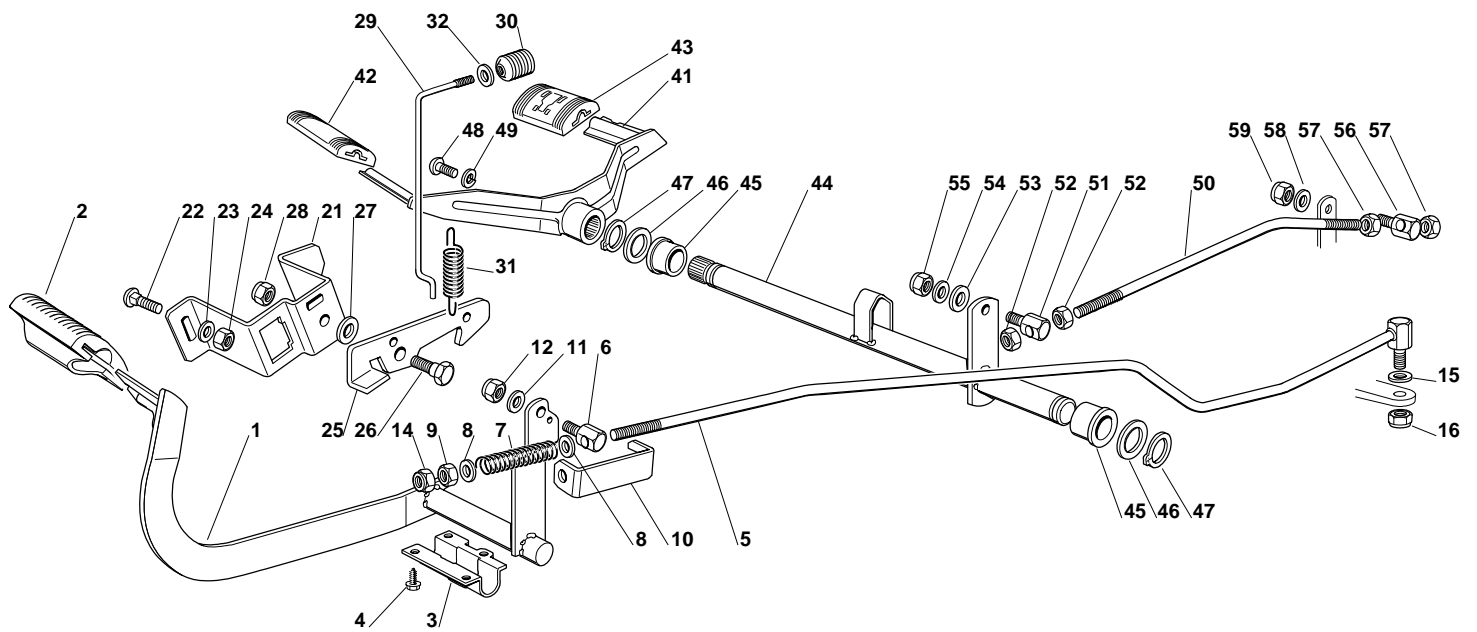

Estate Royal Pro E 16 - Model Year 2010

Estate Royal Pro E 16 - Model Year 2010

Pos. Fig.	Antal Quantity	Art No Part No	Benämning	Description	Anmärkning Notes
1	1	82500011/2	Pedal	Pedal	
2	1	25110267/0	Clamp Cover	Clamp Cover	
3	1	25547081/1	Plåt	Plate	
4	4	12731601/0	Skruv	Screw	
5	1	82000487/0	Länk	Rod	
6	1	25510052/0	Sprint	Pin	
7	1	25430236/0	Fjäder	Spring	
8	2	12521360/0	Bricka	Washer	
9	1	12295200/0	Mutter	Nut	
10	1	25774275/0	Klämma	Clamp	
11	1	12521350/0	Bricka	Washer	
12	1	12155000/0	Mutter	Nut	
14	1	12156602/0	Mutter	Nut	
15	1	12521350/0	Bricka	Washer	
16	1	12155000/0	Mutter	Nut	
21	1	25785143/0	Stöd	Support	
22	2	12815210/0	Skruv	Screw	
23	1	12523040/0	Bricka	Washer	
24	2	12154510/0	Mutter	Nut	
25	1	25253001/0	Hake	Hook	
26	1	22524970/2	Sprint	Pin	
27	1	25670011/0	Bricka	Washer	
28	1	12155000/0	Mutter	Nut	
29	1	25033047/0	Länk	Rod (Tx - Ts)	
30	1	25394509/1	Knopp	Knob	
31	1	25430213/0	Fjäder	Spring	
32	1	12523020/0	Bricka	Washer	
41	1	82500013/0	Drivaxel	Drive Pedal	
42	1	25110265/0	Clamp Cover Front	Clamp Cover Front	
43	1	25110266/0	Clamp Cover Rear	Clamp Cover Rear	
44	1	82000481/0	Axel	Axle	
45	2	22034523/0	Bussning	Bush	
46	2	22672153/0	Bricka	Washer	
47	2	12609260/0	Seegerring	Seeger	
48	1	12760600/0	Skruv	Screw	
49	1	12583501/0	Grower	Grower	
50	1	25033031/0	Länk	Rod	
51	1	25510054/0	Sprint	Pin	
52	2	12293200/0	Mutter	Nut	
53	1	12521360/0	Bricka	Washer	
54	1	12523040/0	Bricka	Washer	
55	1	12154510/0	Mutter	Nut	
56	1	25510054/0	Sprint	Pin	
57	2	12155000/0	Mutter	Nut	
58	1	12523040/0	Bricka	Washer	
59	1	12154510/0	Mutter	Nut