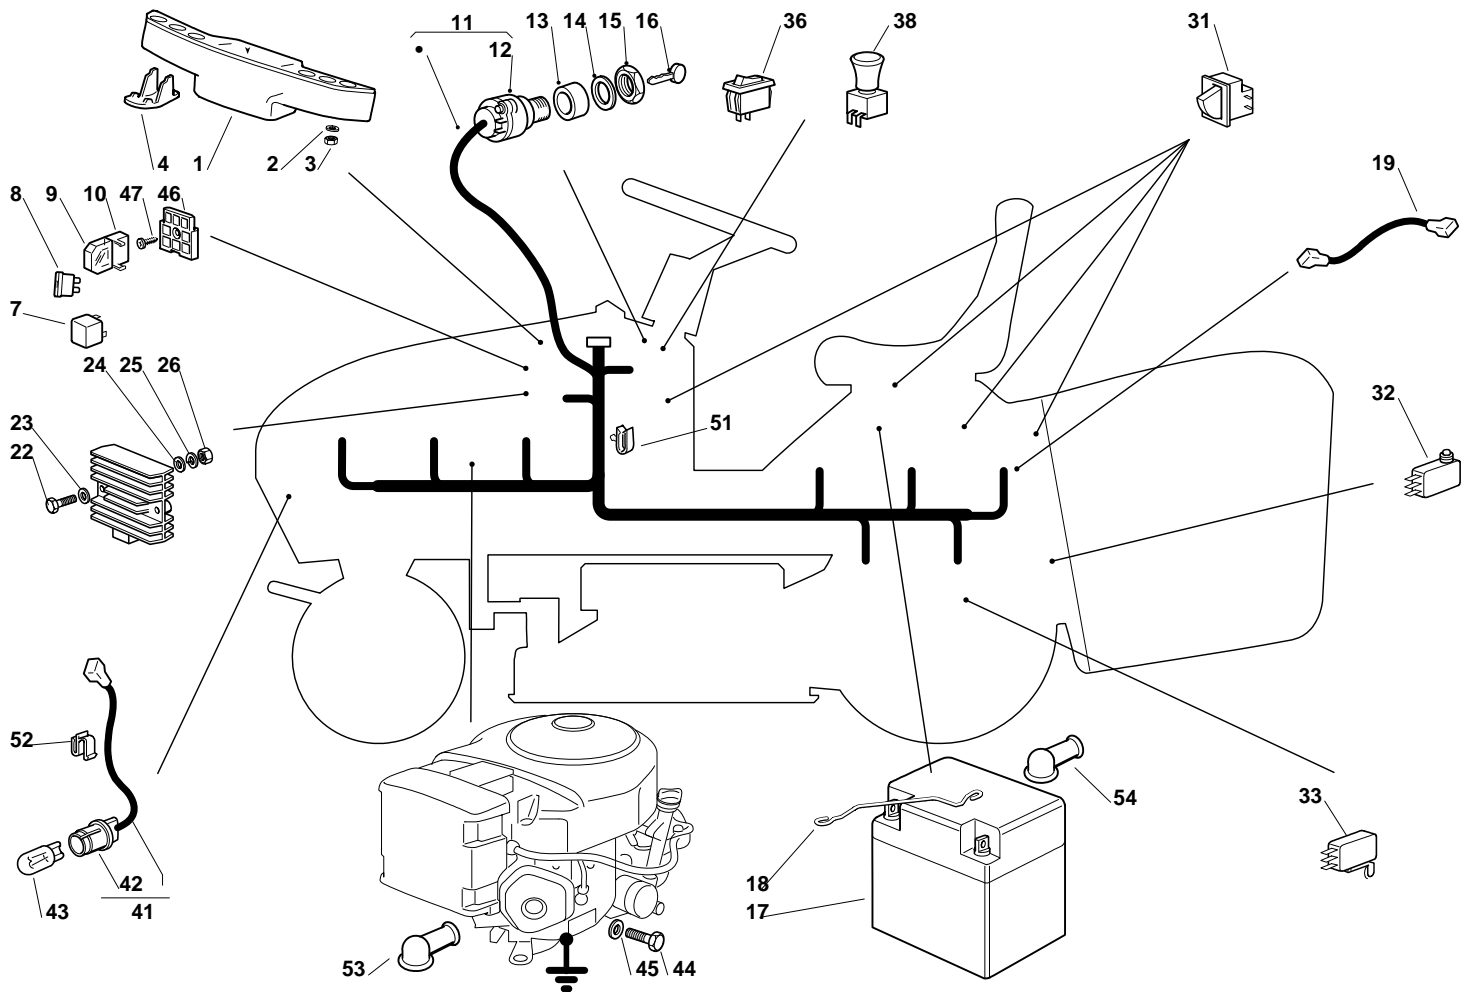

Estate Royal Pro E 16 - Model Year 2010

Pos. Fig.	Antal Quantity	Art No Part No	Benämning	Description	Anmärkning Notes
1	1	382722422/2	Skydd-röd	Cards + Guards (D)	
2	2	12521320/0	Bricka	Washer	
3	2	12154330/0	Mutter	Nut	
4	1	25031501/0	Deflektor	Deflector	
7	1	33567000/0	Relay	Relay	
8	1	33340035/0	Säkring	Fuse 15 A	
8	1	33340036/0	Säkring	Fuse 25 A	
8	1	33340040/0	Säkring	Fuse 10 A	
9	3	33215000/0	Kåpa	Cover	
10	3	33500007/0	Säkring	Fuse Carrier	
11	1	182040148/0	Kabel	Cables Ass.Y	
12	1	18450072/0	Brytare	Starting Switch	
13	1	18550136/0	Distans	Spacer	
14	1	18550135/0	Bricka	Washer	
15	1	18400862/0	Ringmutter	Ringnut	
16	1	18210022/0	Starting Key	Starting Key	
17	1	18120002/1	Batteri	Battery	
18	1	25430230/0	Fjäder	Spring	
19	1	125065030/0	Kabel	Connecting cable	
21	1	-	Neutral Switch (Mech.)	Starter Relay	
22	2	12791500/0	Skruv	Screw	
23	2	12521330/0	Bricka	Washer	
24	2	12521330/0	Bricka	Washer	
25	2	12582100/0	Låsbricka	Grower	
26	2	12292100/0	Mutter	Nut	
31	3	119410615/0	Micro	Micro	
32	1	19410605/1	Brytare	Full Grasscat. Microsw.	
33	1	19410609/0	Neutral Switch (Hydro)	Neutral Switch (Hydro)	
34	1	19410608/1	Neutral Switch (Mech.)	Neutral Switch (Mech.)	
35	1	25065026/0	Kabel	Cable (Mech.)	
36	1	18450060/1	Farilamp Switch	Farilamp Switch	
38	1	18450068/0	Kopplingshus	Clutch Switch	
41	1	82040073/0	Kabel	Cable	
42	2	33500030/0	Lamp Holder	Lamp Holder	
43	2	18459100/0	Farilamp For Lights	Farilamp For Lights	
44	2	12791500/0	Skruv	Screw	
45	2	12521330/0	Bricka	Washer	
46	1	133500010/1	Plåt	Plate	
47	1	12735170/0	Skruv	Screw	
51	5	33320506/0	Kabelhållare	Fairled	
52	1	33320504/0	Kabelhållare	Fairled	
53	1	18564861/1	Tätningshylsa	Protection	
54	1	18564864/1	Tätningshylsa	Protection	
61	1	382394853/0		Switch Ass.Y (Hydro)	
62	1	19410609/0	Neutral Switch (Hydro)	Neutral Switch (Hydro)	
63	2	12735602/0	Skruv	Screw	
64	2	12581100/0	Bricka	Grower	
65	2	12290791/0	Mutter	Nut	
66	2	12735110/0	Skruv	Screw