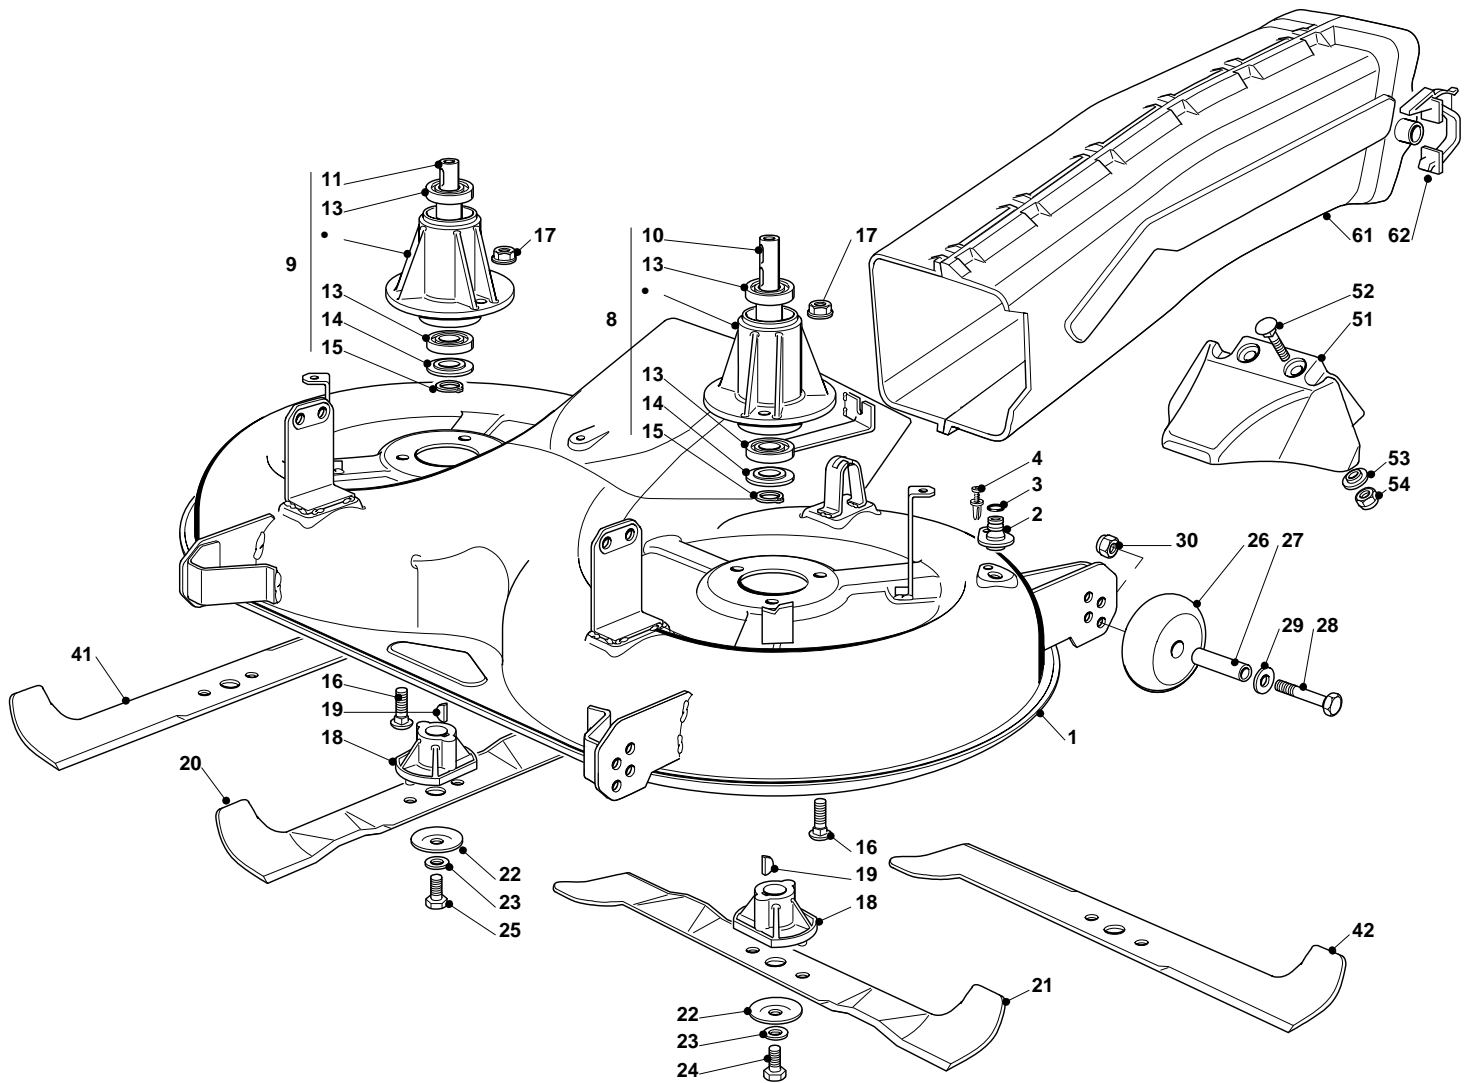

Estate Royal Pro E 16 - Model Year 2010

Pos. Fig.	Antal Quantity	Art No Part No	Benämning	Description	Anmärkning Notes
1	1	382564087/2	Cutting Plate Black	Cutting Plate Black	
2	2	25033060/0	Water Hose Connection	Water Hose Connection	
3	2	19035000/0	O-ring	Or Ring	
4	2	12500030/0	Rivet	Rivet	
8	1	82207200/1	Main Shaft Support	Main Shaft Support	
9	1	82207201/2		Secondary Shaft Support	
10	1	25020800/1	Knivaxel	Main Blade Shaft	
11	1	25020801/2	Knivaxel	Secondary Blade Shaft	
13	4	19216032/0	Kullager	Bearing	
14	2	25160501/0	Dammskydd	Dust Cover	
15	2	12609260/0	Seegerring	Seeger	
16	6	12818700/0	Skruv	Screw	
17	6	12154210/0	Mutter	Nut	
18	2	25463200/0	Knivfäste	Blade Hub	
19	2	12139100/0	Kil	Key	
20	1	82004348/0	Kniv	Right Blade Mulching, Winged (Mod. 102)	
21	1	82004347/0	Kniv	Left Blade Mulching, Winged (Mod. 102)	
22	2	22160400/0	Bricka	Elastic Washer	
23	2	12523080/0	Bricka	Washer	
24	1	12735694/0	Skruv	Screw	
25	1	12735695/1	Skruv	Screw	
26	4	82700001/0	Stödhjul	Anti Scalp Wheel D.100	
26	4	82700002/0	Stödhjul	Anti Scalp Wheel D.80	
27	4	25510072/0	Distans	Spacer	
28	4	12692050/0	Skruv	Screw	
29	4	12523060/0	Bricka	Washer	
30	4	12293201/0	Mutter	Nut	
41	1	82004341/1	Kniv	Right Blade, Winged	
42	1	82004340/1	Kniv	Left Blade, Winged	
51	1	325140100/0	Deflektor	Deflector	
52	2	12815210/0	Skruv	Screw	
53	2	25038002/1	Bussning	Bush	
54	2	12154510/0	Mutter	Nut	
61	1	382108016/0	Inmatningsträtt	Conveyor	
62	2	25774373/0	Klämma	Clamp