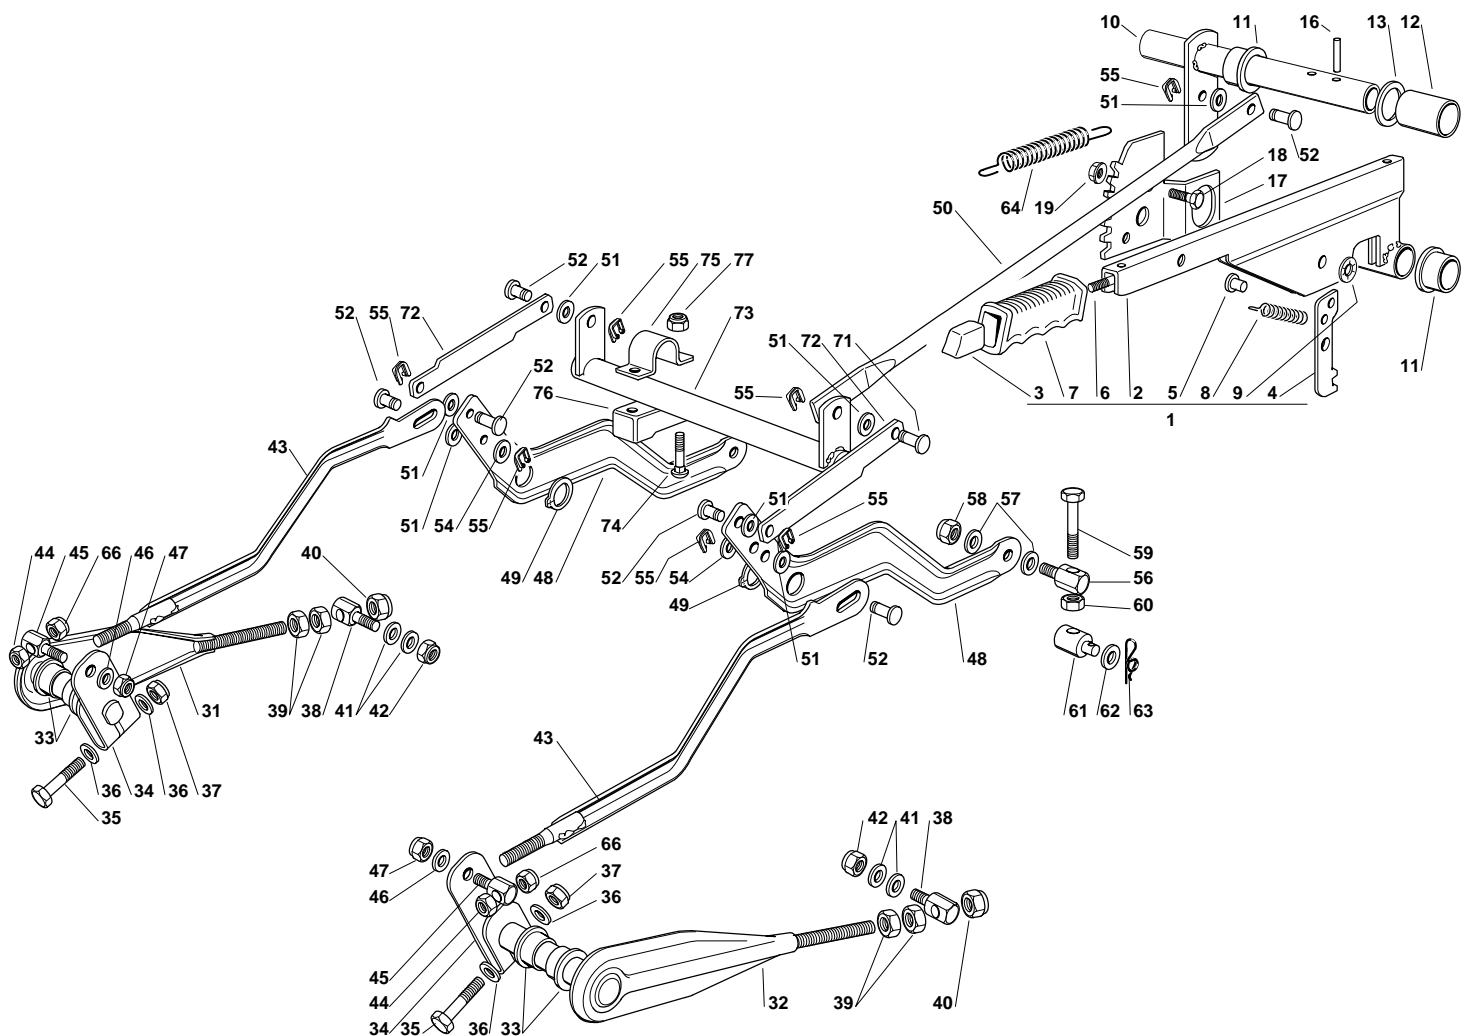

Estate Royal Pro E 16 - Model Year 2010

Pos. Fig.	Antal Quantity	Art No Part No	Benämning	Description	Anmärkning Notes
1	1	82300002/1		Lever Ass.Y (2 ÷ 9)	
2	1	82318139/0	Arm	Lever	
3	1	25605000/1	Tryckring	Button	
4	1	25470901/0	Dog	Dog	
5	1	25510011/0	Sprint	Pin	
6	1	25033002/0	Länk	Rod	
7	1	25394504/1	Knopp	Knob	
8	1	25430208/0	Fjäder	Spring	
9	1	12604899/0	Låsbricka	Crown Fastener	
10	1	382000551/0	Axel	Axle	
11	2	22034523/0	Bussning	Bush	
12	1	25160025/0	Distans	Spacer	
13	1	22672153/0	Bricka	Washer	
16	2	12620206/0	Stift	Pin	
17	1	25735506/1	Sector	Sector	
18	2	12792611/0	Skruv	Screw	
19	2	12293201/0	Mutter	Nut	
31	1	82318155/0	Right Lever (Mod. 102)	Right Lever (Mod. 102)	
32	1	82318157/0		Left Lever (Mod. 102)	
33	4	25040605/0	Bussning	Bush	
34	2	25318161/0	Arm	Lever	
35	2	12691700/0	Skruv	Screw	
36	4	12521350/0	Bricka	Washer	
37	2	12155000/0	Mutter	Nut	
38	2	25510056/0	Sprint	Pin	
39	4	12295200/0	Mutter	Nut	
40	2	12156602/0	Mutter	Nut	
41	4	25670008/1	Bricka	Washer	
42	2	12156602/0	Mutter	Nut	
43	2	82000477/2	Vevstake	Connecting Rod	
44	2	12155000/0	Mutter	Nut	
45	2	25510055/0	Sprint	Pin	
46	2	12521350/0	Bricka	Washer	
47	2	12155000/0	Mutter	Nut	
48	2	25318153/1	Rear Lever	Rear Lever	
49	2	12609255/0	Seegerring	Seeger	
50	1	325033071/0	Vevstake	Connecting Rod	
51	7	25670011/0	Bricka	Washer	
52	7	125510117/0	Sprint	Pin (Mod. 122)	
54	2	12521350/0	Bricka	Washer	
55	7	12436050/0	Låsplatta	Plate	
56	2	25510056/0	Sprint	Pin	
57	4	25670008/1	Bricka	Washer	
58	2	12156602/0	Mutter	Nut	
59	2	12794980/0	Skruv	Screw (Mod. 102)	
60	2	12295200/0	Mutter	Nut	
61	2	25510070/0	Sprint	Pin	
62	2	12523090/0	Bricka	Washer	
63	2	24487998/0	Låsnål	Cotter Pin	
64	1	25430218/0	Fjäder	Spring	
66	2	12293200/0	Mutter	Nut	
71	1	25510048/0	Sprint	Pin (Mod. 122)	
72	2	325318223/0	Arm	Lever	
73	1	382000547/0	Axel	Axle	
74	4	12815240/0	Skruv	Screw	
75	2	325547203/0	Plåt	Plate	
76	2	325785292/0	Stöd	Bracket	
77	4	12154510/0	Mutter	Nut