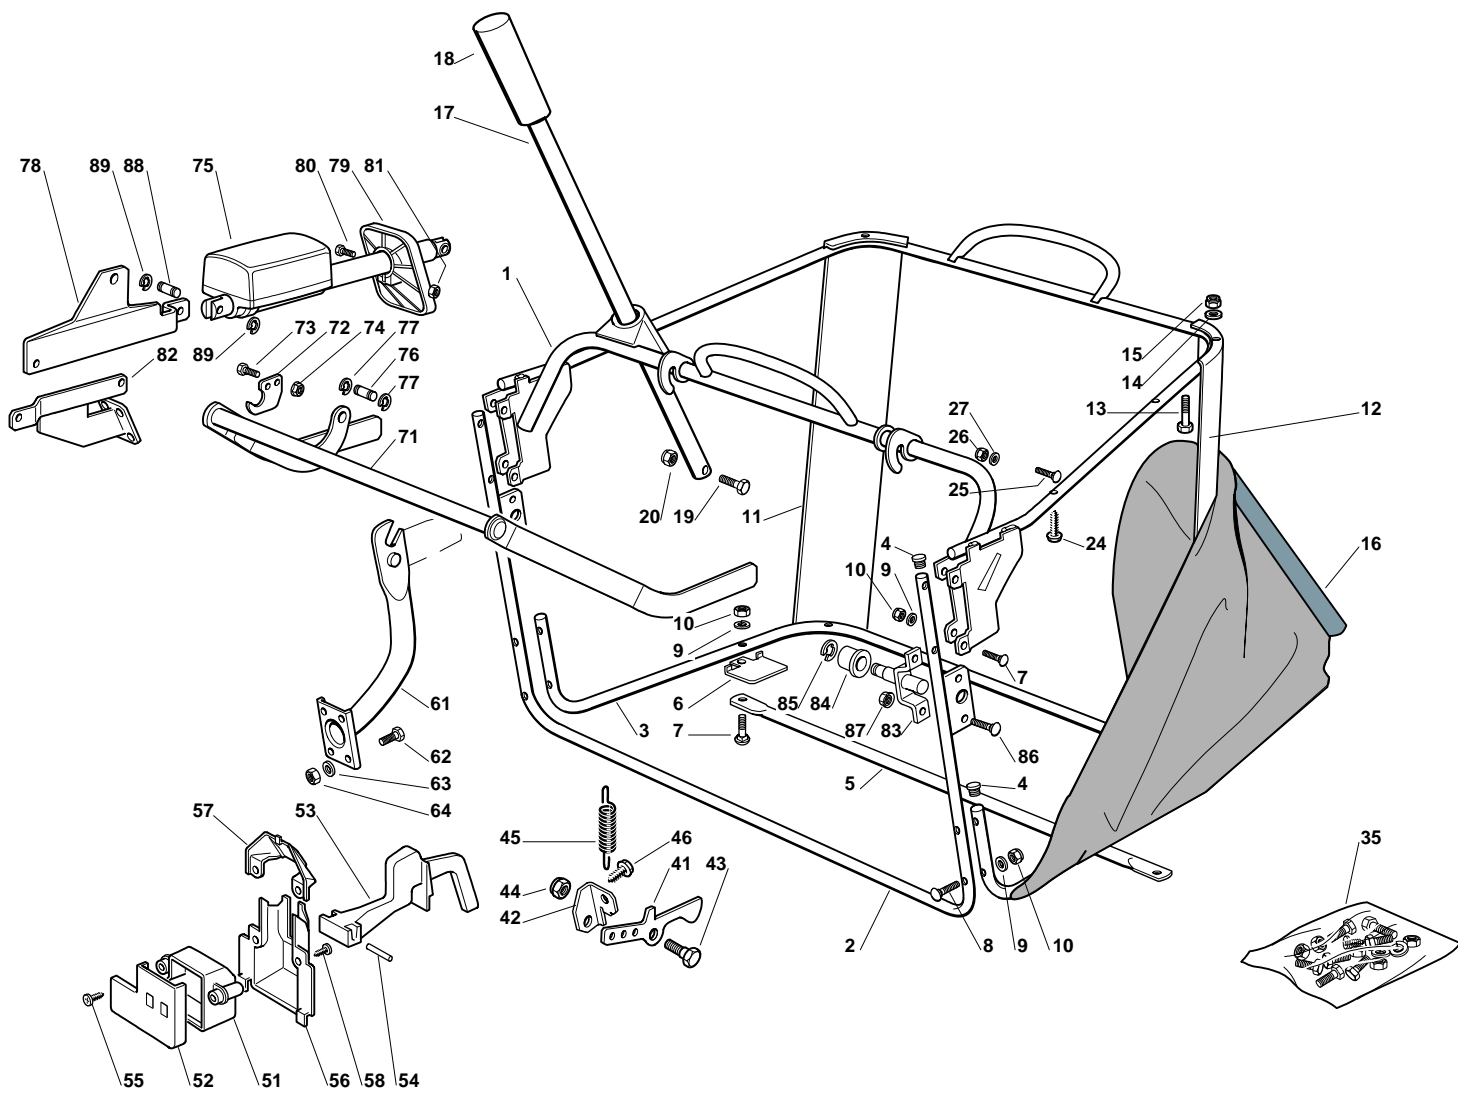

## Estate Royal Pro E 16 - Model Year 2010

Pos. Fig.	Antal Quantity	Art No Part No	Benämning	Description	Anmärkning Notes
1	1	382564087/2	Cutting Plate Black	Cutting Plate Black	
2	2	25033060/0	Water Hose Connection	Water Hose Connection	
3	2	19035000/0	O-ring	Or Ring	
4	2	12500030/0	Rivet	Rivet	
8	1	82207200/1	Main Shaft Support	Main Shaft Support	
9	1	82207201/2		Secondary Shaft Support	
10	1	25020800/1	Knivaxel	Main Blade Shaft	
11	1	25020801/2	Knivaxel	Secondary Blade Shaft	
13	4	19216032/0	Kullager	Bearing	
14	2	25160501/0	Dammskydd	Dust Cover	
15	2	12609260/0	Seegerring	Seeger	
16	6	12818700/0	Skruv	Screw	
17	6	12154210/0	Mutter	Nut	
18	2	25463200/0	Knivfäste	Blade Hub	
19	2	12139100/0	Kil	Key	
20	1	82004348/0	Kniv	Right Blade Mulching, Winged (Mod. 102)	
21	1	82004347/0	Kniv	Left Blade Mulching, Winged (Mod. 102)	
22	2	22160400/0	Bricka	Elastic Washer	
23	2	12523080/0	Bricka	Washer	
24	1	12735694/0	Skruv	Screw	
25	1	12735695/1	Skruv	Screw	
26	4	82700001/0	Stödhjul	Anti Scalp Wheel D.100	
26	4	82700002/0	Stödhjul	Anti Scalp Wheel D.80	
27	4	25510072/0	Distans	Spacer	
28	4	12692050/0	Skruv	Screw	
29	4	12523060/0	Bricka	Washer	
30	4	12293201/0	Mutter	Nut	
41	1	82004341/1	Kniv	Right Blade, Winged	
42	1	82004340/1	Kniv	Left Blade, Winged	
51	1	325140100/0	Deflektor	Deflector	
52	2	12815210/0	Skruv	Screw	
53	2	25038002/1	Bussning	Bush	
54	2	12154510/0	Mutter	Nut	
61	1	382108016/0	Inmatningsträtt	Conveyor	
62	2	25774373/0	Klämma	Clamp	