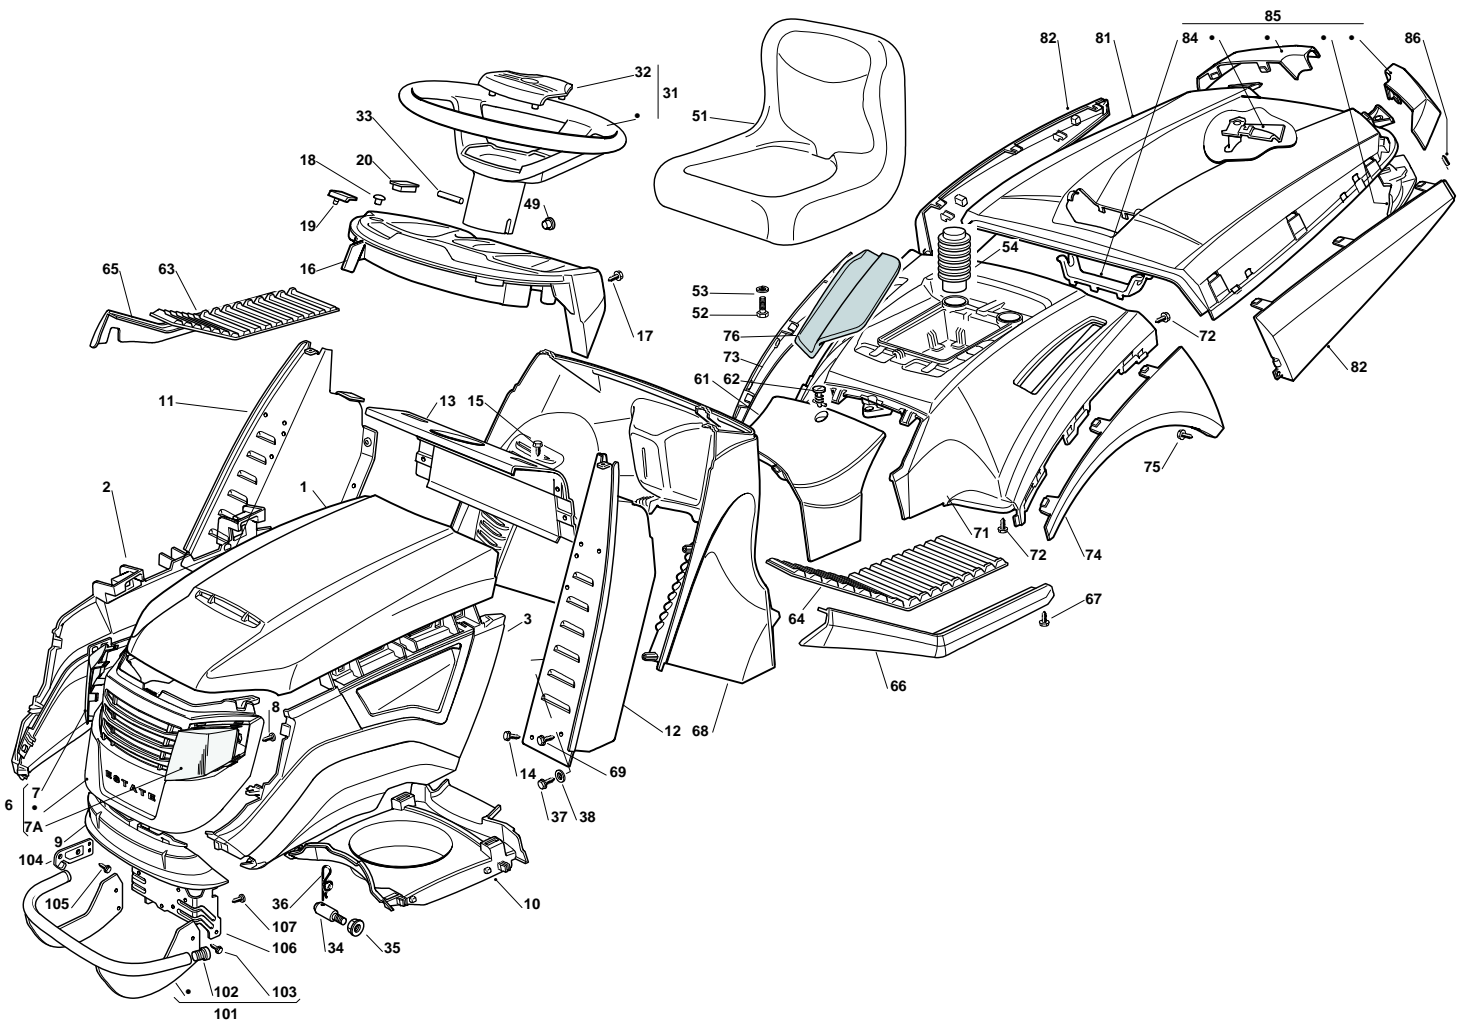

Estate Royal Pro E 16 - Model Year 2010

Pos. Fig.	Antal Quantity	Art No Part No	Benämning	Description	Anmärkning Notes
1	1	25076866/0	Upper Engine Hood, Yellow	Upper Engine Hood, Yellow	
2	1	382394611/0	Styrning	Hood, Right	
3	1	382394612/0	Styrning	Hood, Left	
6	1	82394610/0	Motorhuv	Grey Hood, Front	
7	1	25410876/0	Frontkípa	Right Grill	
7A	1	25410877/0	Frontkípa	Left Grill	
8	6	12735403/0	Skruv	Screw	
9	1	25076865/0	Lower Grey Hood, Front	Lower Grey Hood, Front	
10	1	25108031/0	Inmatningstratt	Conveyor	
11	1	382785022/8	Right Dashboard Supp.	Right Dashboard Supp.	
12	1	382785021/7	Left Dashboard Supp.	Left Dashboard Supp.	
13	1	82785137/0	Central Dashboard Supp	Central Dashboard Supp	
14	2	12735110/0	Skruv	Screw	
15	4	12735110/0	Skruv	Screw	
16	1	325120198/1	Panel	Dashboard, Black	
17	4	12728440/0	Skruv	Screw	
18	2	25120200/0	Lock	Plug	
19	2	25260000/0	Hylsa	Grommet	
31	1	25961210/0	Steering Wheel	Steering Wheel	
32	1	25580501/0	Plugg	Cap	
33	1	12620299/0	Stift	Pin	
34	2	25510068/0	Sprint	Pin	
35	2	12293201/0	Mutter	Nut	
36	1	24487998/0	Lísníl	Cotter Pin	
37	2	12731350/0	Skruv	Screw	
38	2	12521330/0	Bricka	Washer	
49	1	25120233/0	Lock	Cap	
51	1	25722457/0	Seat	Seat	
52	4	12793102/0	Skruv	Screw	
53	4	12583500/0	Lísbricka	Grower	
54	2	25737002/0	Styrning	Hood	
61	1	25110307/0	Kípa	Cover (Hydro)	
62	1	25580020/0	Axelförlängning	Pivot	
63	1	25110278/1	Right Footboardcover	Right Footboardcover	
64	1	25110279/0	Left Footboard Cover	Left Footboard Cover	
65	1	25599000/0		Right Profil	
66	1	25599001/0		Left Profil	
67	6	12731580/0	Skruv	Screw	
68	1	25785231/1	Panel	Dashboard Support	
69	7	12735403/0	Skruv	Screw	
71	1	25109754/0	Kípa	Wheels Cover	
72	4	12735402/0	Skruv	Screw	
73	1	25109753/0	Right Wheel Cover	Right Wheel Cover	
74	1	25109752/0	Left Wheel Cover	Left Wheel Cover	
75	2	12728686/0	Skruv	Screw	
76	1	25207129/0	Kípa	Cover (Hydro)	
81	1	25110308/0	Kípa	Grass-Catcher Cover	
82	1	382110255/0	Kípa	Cover Assy	
84	1	25394009/0	Handtagslock	Handle Cover	
85	1	382110259/0	Angles Assy	Angles Assy	
86	4	12735403/0	Skruv	Screw	
101	1	82869025/0	Ljuddämparskydd	Muffler Protection	
102	2	18737860/0	Plugg	Cap	
103	4	12734995/0	Skruv	Screw	
104	2	325547159/1	Plít	Plate	
105	4	12731580/0	Skruv	Screw	
106	1	25774301/1	Motorhuv	Engine Hood Support	
107	5	12735403/0	Skruv	Screw