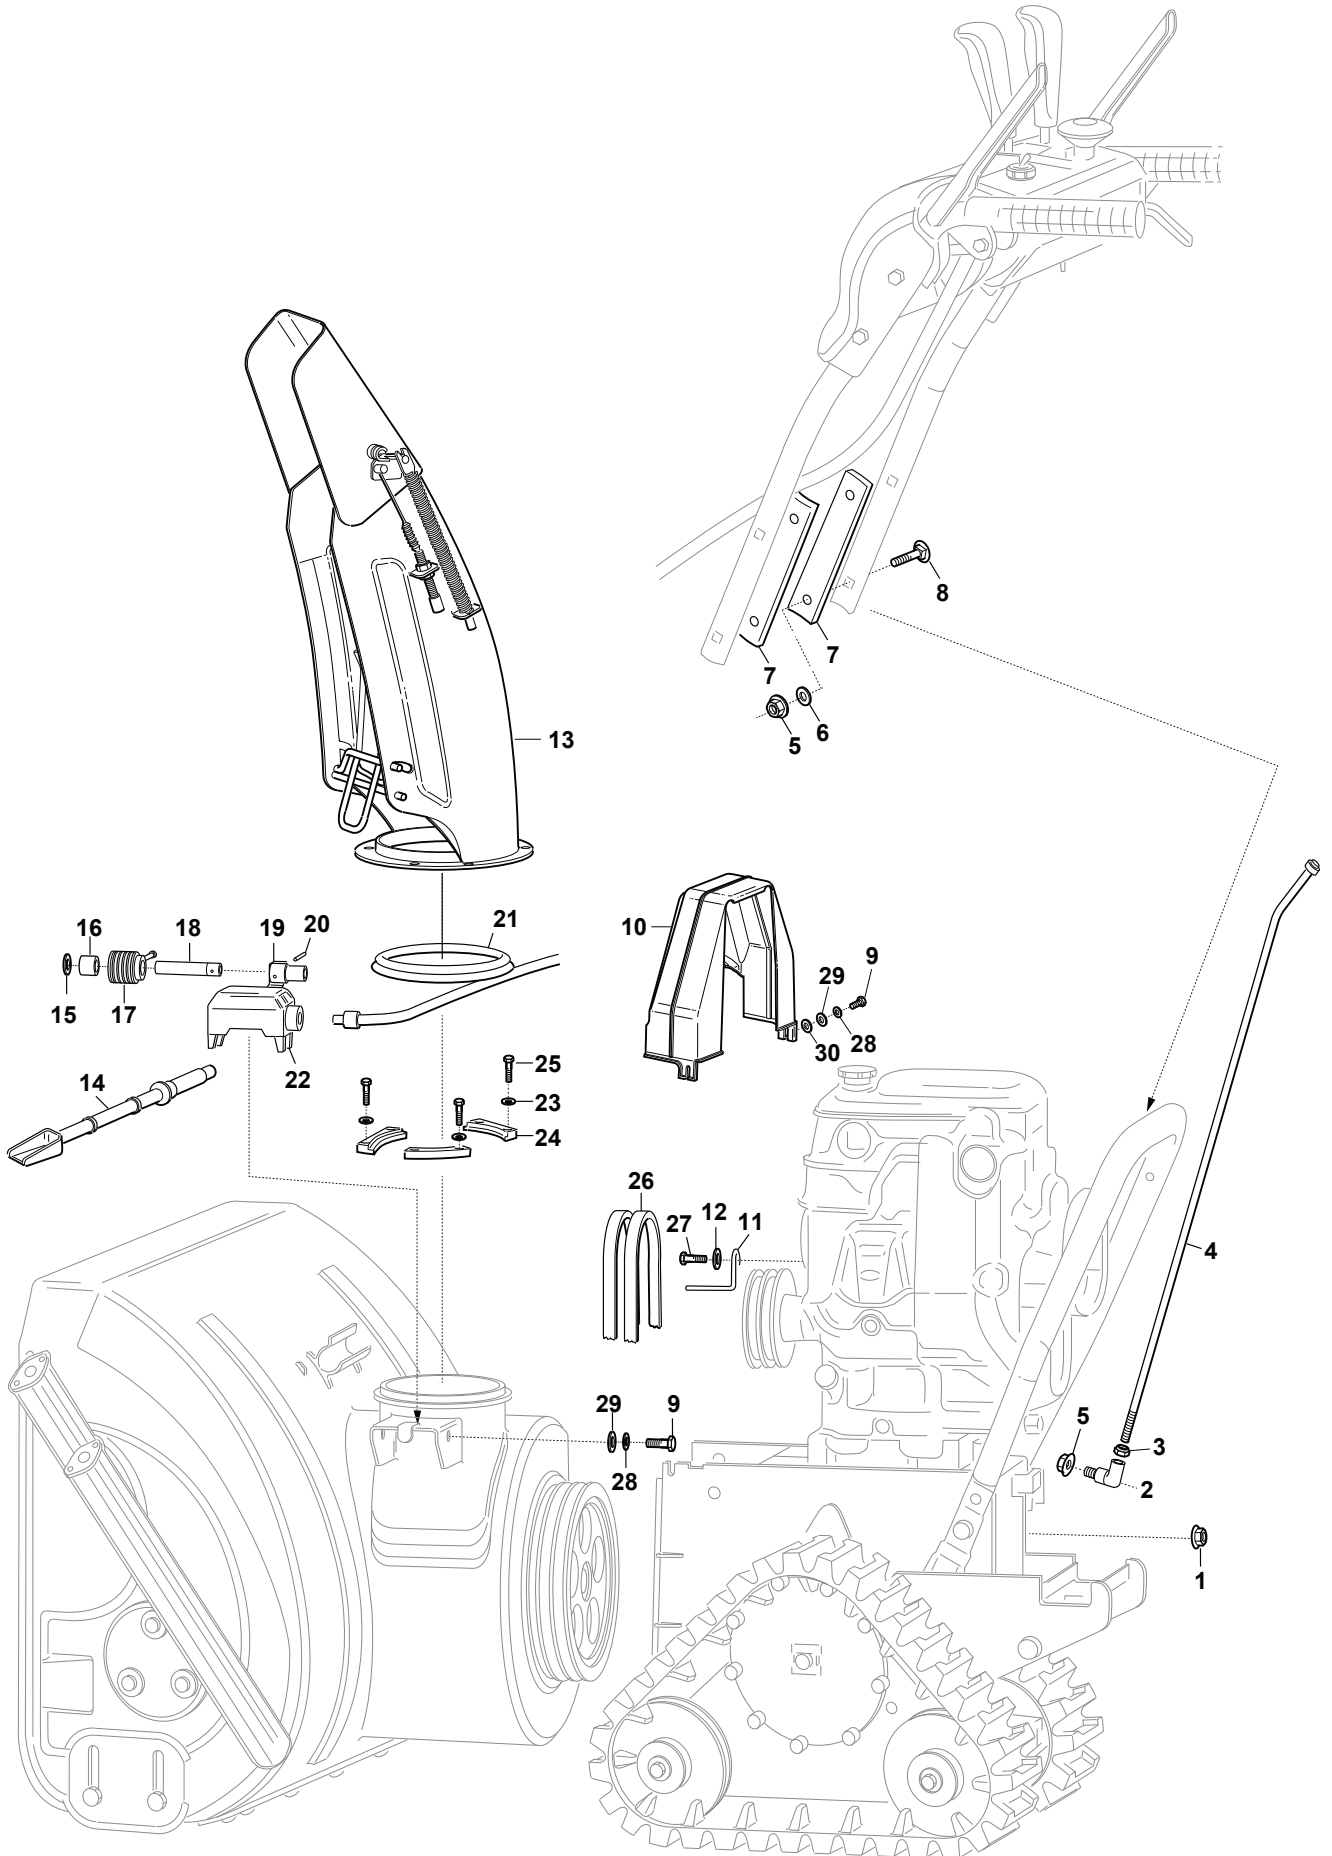

Reservdelskatalog Parts Catalogue

ST 5266 PB TRAC

18-2872-12 - Season 2018

- Use STIGA S.p.A. Genuine Spare Parts specified in the parts list for repair and/or replacement.
 - The contents described in the parts list may change due to improvement.
 - The drawings of the spare parts are only indicative and might not represent the part in question exactly.
 - The indications "right" - "left" - "front" - "rear" refer to the position of the operator when using the machine.
- When placing orders of parts for repair and/or replacement, make sure that the illustrated parts list is the one applying to the machine's year of manufacture, as shown on the identification plate attached to the machine.

www.stiga.com

Utgåva Issue 37 - 2017		Kaross Body			
Pos. Fig.	Antal Q.ty	Art nr Part No	Benämning	Description	Anmärkning Notes
1	8	112154200/0	Mutter	Nut	
2	1	1811-3074-01	Vinkellänk	Elbow link	
3	1	9739-0831-02	Mutter	Nut	
4	1	118820274/0	Gear Bar	Gear Bar	
5	5	112155000/0	Mutter	Nut	
6	4	118820641/0	Bricka	Washer	
7	2	118820612/0	Armrest pads	Armrest pads	
8	4	112691700/0	Skruv	Screw	
9	4	9997-0612-16	Skruv	Screw	
10	1	118820275/1	Remskydd	Belt Cover	
11	1	118820784/0	Skruv	Screw	
12	2	9699-0056-02	Bricka	Washer	
13	1	118820276/0	Utkast kpl	Chute Assembly	
14	1	1811-3078-01	Snöborttagingsverktyg	Snow removal tool	
15	1	1811-3075-01	Mutter	Nut	
16	1	1811-2994-01	Hylsa	Pad	
17	1	118820277/0	Drive Gear	Hollow Worm	
18	1	1811-2995-01	Axel	Shaft	
19	1	1811-2997-01	Anslutningsstag, undre	Connect rod, under	
20	2	118820773/0	Stift	Pin	
21	1	1811-2996-01	Bricka	Washer	
22	1	1811-2993-01	Aluminiumfäste	Aluminum bracket	
23	6	112530060/0	Fjäderbricka	Spring Washer	
24	3	1811-3077-01	Fixeringsfäste	Fixed block	
25	6	1811-3163-01	Låspinne	Locking pin	
26	2	118820278/0	Remskiva	Belt	
27	2	118820774/0	Skruv	Screw	
28	4	112582101/0	Lasbricka	Grower	
29	4	112521330/0	Bricka	Washer	
30	4	118820881/0	Bricka	Washer	