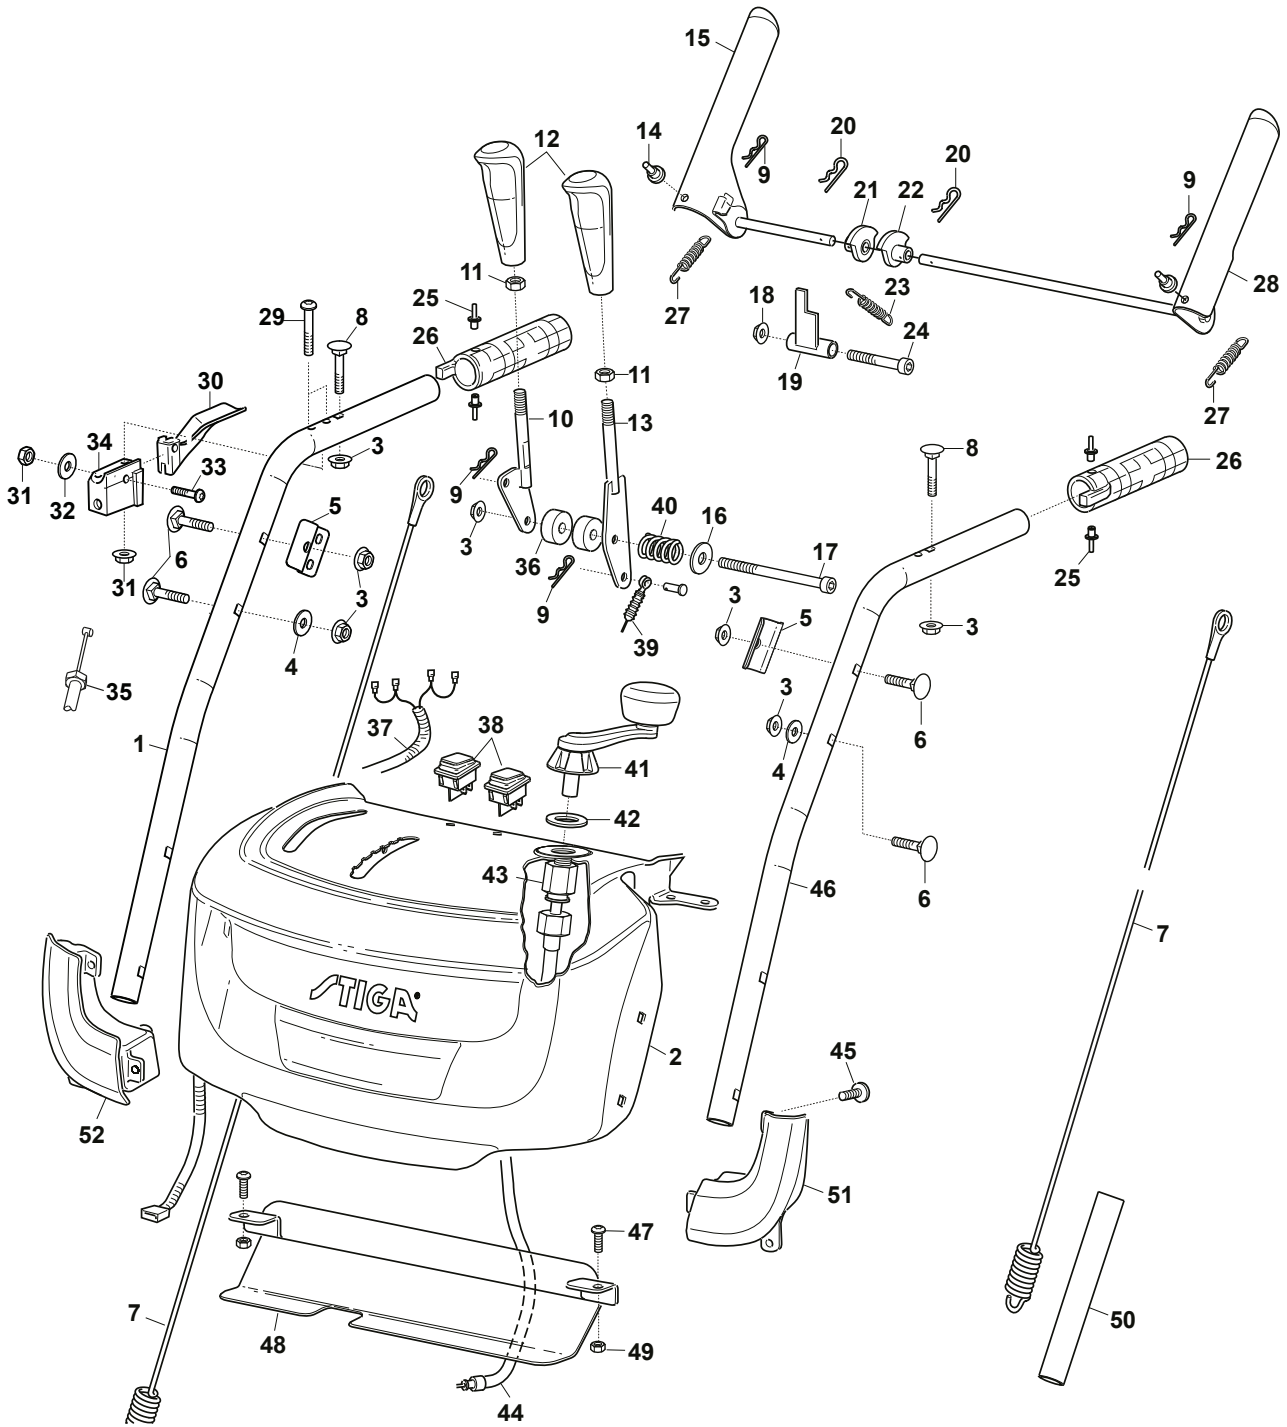

Reservdelskatalog Parts Catalogue

ST 5266 PB TRAC

18-2872-12 - Season 2018

- Use STIGA S.p.A. Genuine Spare Parts specified in the parts list for repair and/or replacement.
 - The contents described in the parts list may change due to improvement.
 - The drawings of the spare parts are only indicative and might not represent the part in question exactly.
 - The indications "right" - "left" - "front" - "rear" refer to the position of the operator when using the machine.
- When placing orders of parts for repair and/or replacement, make sure that the illustrated parts list is the one applying to the machine's year of manufacture, as shown on the identification plate attached to the machine.

www.stiga.com

Utgåva Issue 37 - 2017		Kaross Body			
Pos. Fig.	Antal Q.ty	Art nr Part No	Benämning	Description	Anmärkning Notes
1	8	112154200/0	Mutter	Nut	
2	1	1811-3074-01	Vinkellänk	Elbow link	
3	1	9739-0831-02	Mutter	Nut	
4	1	118820274/0	Gear Bar	Gear Bar	
5	5	112155000/0	Mutter	Nut	
6	4	118820641/0	Bricka	Washer	
7	2	118820612/0	Armrest pads	Armrest pads	
8	4	112691700/0	Skruv	Screw	
9	4	9997-0612-16	Skruv	Screw	
10	1	118820275/1	Remskydd	Belt Cover	
11	1	118820784/0	Skruv	Screw	
12	2	9699-0056-02	Bricka	Washer	
13	1	118820276/0	Utkast kpl	Chute Assembly	
14	1	1811-3078-01	Snöborttagingsverktyg	Snow removal tool	
15	1	1811-3075-01	Mutter	Nut	
16	1	1811-2994-01	Hylsa	Pad	
17	1	118820277/0	Drive Gear	Hollow Worm	
18	1	1811-2995-01	Axel	Shaft	
19	1	1811-2997-01	Anslutningsstag, undre	Connect rod, under	
20	2	118820773/0	Stift	Pin	
21	1	1811-2996-01	Bricka	Washer	
22	1	1811-2993-01	Aluminiumfäste	Aluminum bracket	
23	6	112530060/0	Fjäderbricka	Spring Washer	
24	3	1811-3077-01	Fixeringsfäste	Fixed block	
25	6	1811-3163-01	Låspinne	Locking pin	
26	2	118820278/0	Remskiva	Belt	
27	2	118820774/0	Skruv	Screw	
28	4	112582101/0	Lasbricka	Grower	
29	4	112521330/0	Bricka	Washer	
30	4	118820881/0	Bricka	Washer	