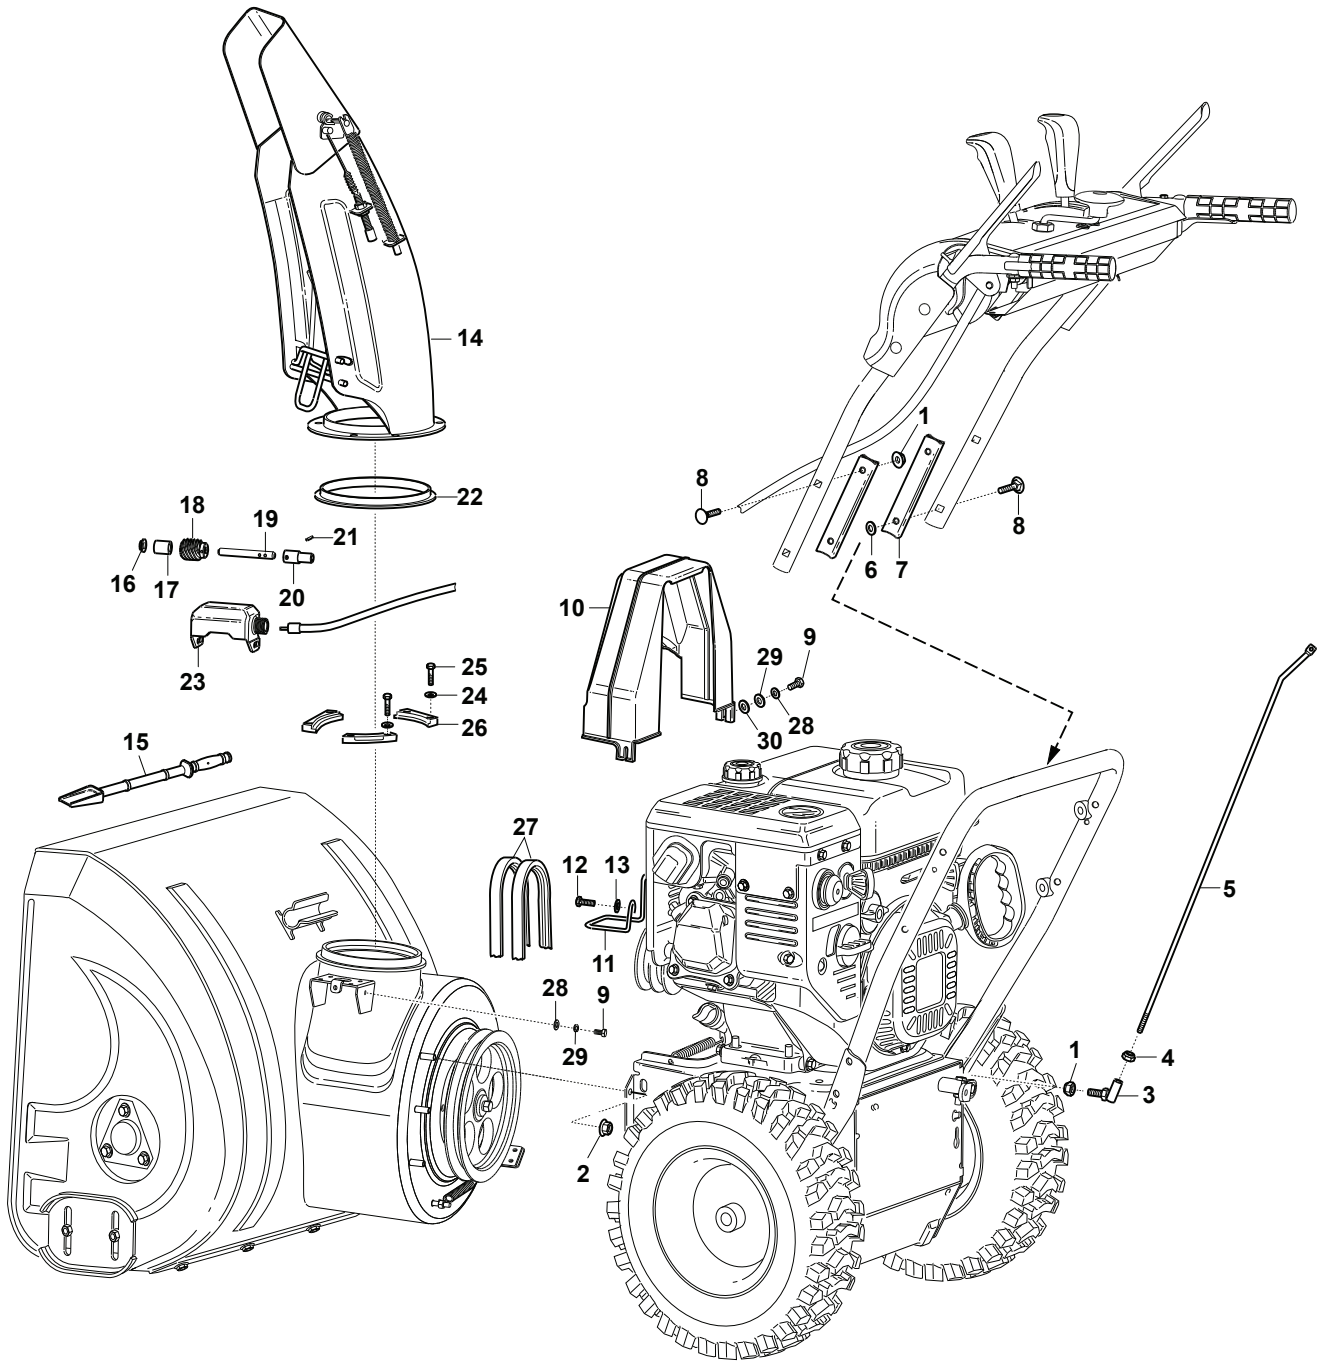

Reservdelskatalog Parts Catalogue

ST 5262 PB

2S2624521/S17 - Season 2018

- Use STIGA S.p.A. Genuine Spare Parts specified in the parts list for repair and/or replacement.
 - The contents described in the parts list may change due to improvement.
 - The drawings of the spare parts are only indicative and might not represent the part in question exactly.
 - The indications "right" - "left" - "front" - "rear" refer to the position of the operator when using the machine.
- When placing orders of parts for repair and/or replacement, make sure that the illustrated parts list is the one applying to the machine's year of manufacture, as shown on the identification plate attached to the machine.

www.stiga.com

Utgåva Issue 37 - 2017		Kaross Body			
Pos. Fig.	Antal Q.ty	Art nr Part No	Benämning	Description	Anmärkning Notes
1	5	112155000/0	Mutter	Nut	
2	6	112154210/0	Mutter	Nut	
3	1	1811-3074-01	Vinkellänk	Elbow link	
4	1	112293202/0	Mutter	Nut	
5	1	118820274/0	Gear Bar	Gear Bar	
6	4	122671651/0	Bricka	Washer	
7	2	118820612/0	Armrest pads	Armrest pads	
8	4	112691700/0	Skruv	Screw	
9	4	2132110	Skruv	Screw	
10	1	118820275/1	Remskydd	Belt Cover	
11	1	1811-3131-01	Belt Rod	Belt Rod	
12	2	118820774/0	Skruv	Screw	
13	2	9699-0090-02	Bricka	Washer	
14	1	118820276/0	Utkast kpl	Chute Assembly	
15	1	1811-3078-01	Snöborttagingsverktyg	Snow removal tool	
16	1	1811-3075-01	Mutter	Nut	
17	1	1811-2994-01	Hylsa	Pad	
18	1	118820277/0	Drive Gear	Hollow Worm	
19	1	1811-2995-01	Axel	Shaft	
20	1	1811-2997-01	Anslutningsstag, undre	Connect rod, under	
21	2	118820773/0	Stift	Pin	
22	1	1811-2996-01	Bricka	Washer	
23	1	1811-2993-01	Aluminiumfäste	Aluminum bracket	
24	6	112530060/0	Fjäderbricka	Spring Washer	
25	6	112727802/0	Skruv	Screw	
26	3	1811-3077-01	Fixeringsfäste	Fixed block	
27	1	118820075/0	Remskiva	Belt	
28	4	112521330/0	Bricka	Washer	
29	4	112582101/0	Lasbricka	Grower	
30	4	118820881/0	Bricka	Washer	