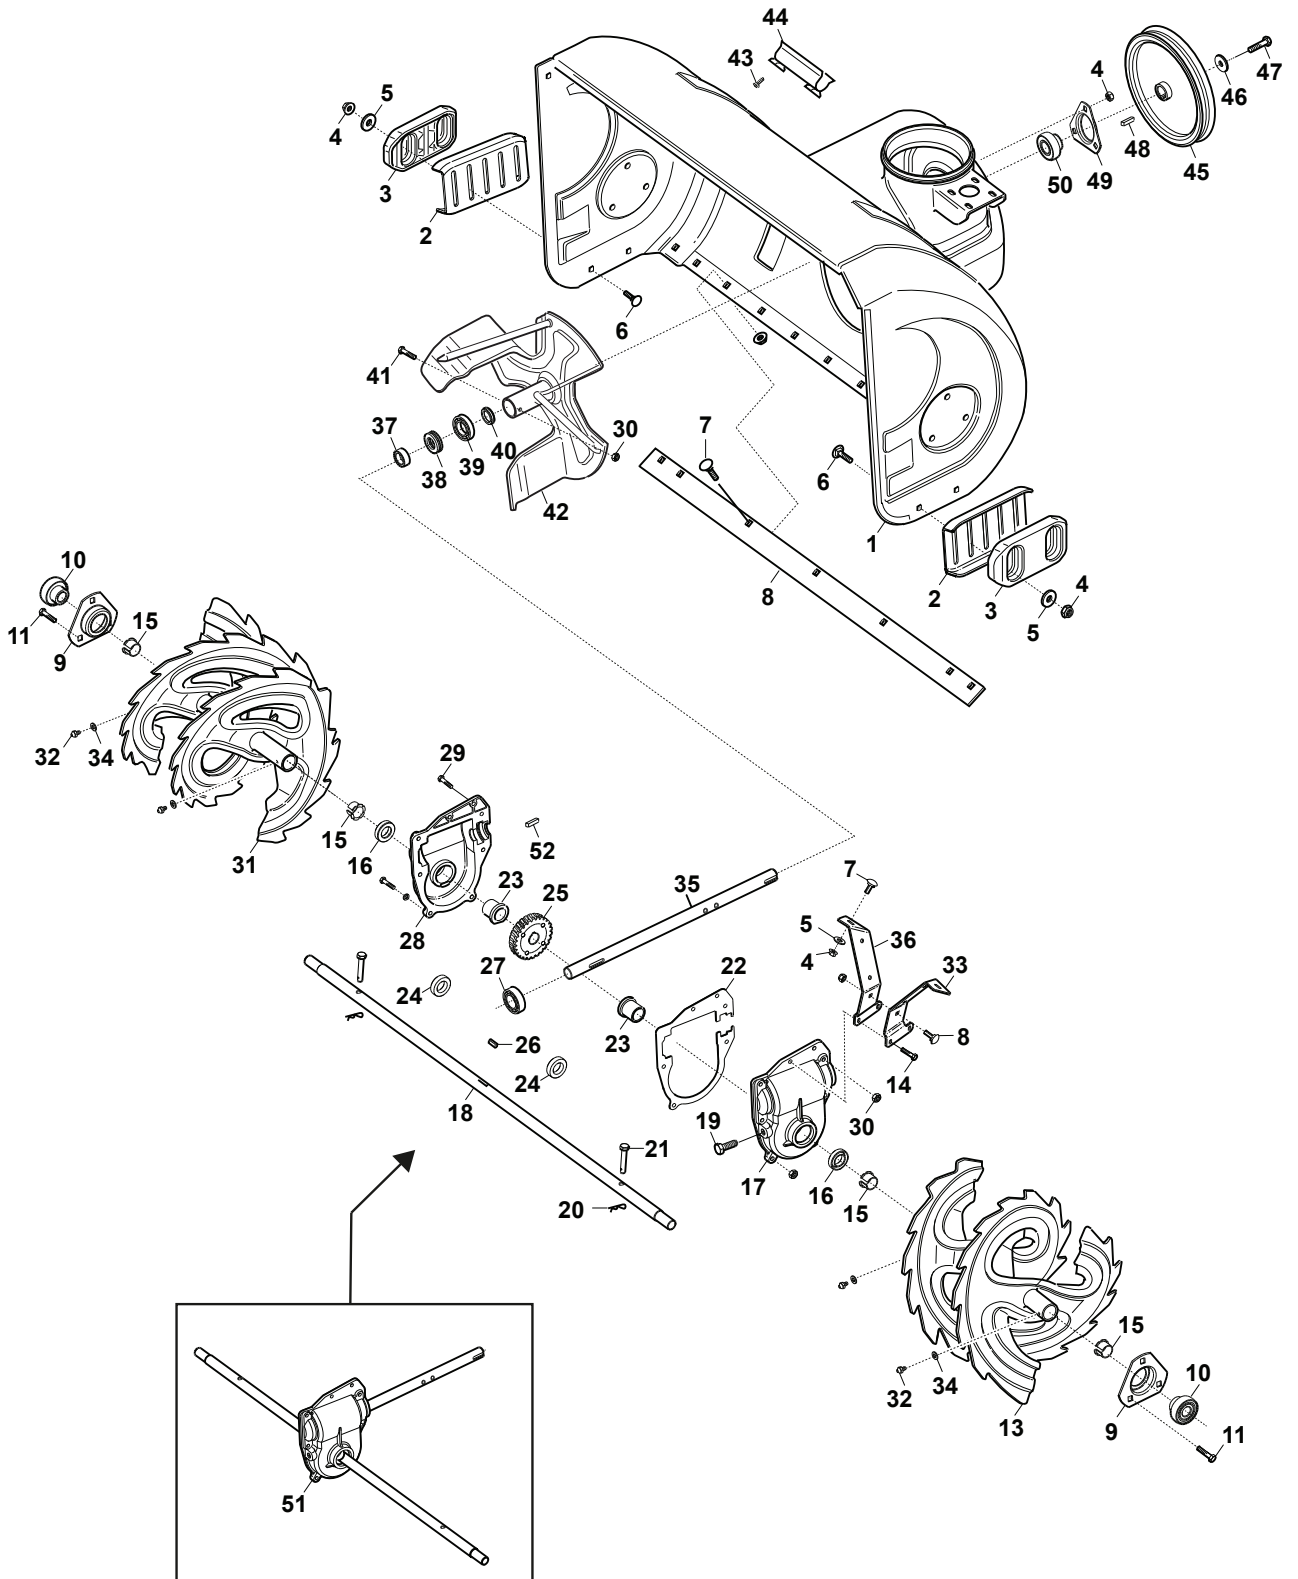

Utgåva Issue 37 - 2017		Kapa		Housing	
Pos. Fig.	Antal Q.ty	Art nr Part No	Benämning	Description	Anmärkning Notes
1	1	118820145/0	Kapa, kpl	Housing Assy	
2	2	118820623/0	Skid Shoe	Skid Shoe	
3	2	118820624/0	Skid Shoe	Skid Shoe	
4	16	112154210/0	Mutter	Nut	
5	6	9699-0090-02	Bricka	Washer	
6	4	112818700/0	Skruv	Screw	
7	9	112818690/0	Skruv	Screw	
8	1	118820160/0	Platta	Plate	
9	2	118820639/0	Bearing cover	Bearing cover	
10	2	118820147/0	Bearing	Bearing	
11	6	112792611/0	Skruv	Screw	
13	1	118820148/0	Snöskruv-hö	Auger-Rh	
14	2	112791500/0	Skruv	Screw	
15	4	118820237/0	Hylsa	Sleeve	
16	2	1811-3143-01	Tätning	Sealing	
17	1	1811-3106-01	Snäckväxelhus-Ho	Right worm housing	
18	1	118820150/0	Utgående axel	Output Shaft	
19	1	118820128/0	Skruv	Screw	
20	2	1811-3080-01	Låspinne	Cotter Pin	
21	2	118820625/0	Brytbult	Shear Bolt	
22	1	1811-3107-01	Packning	Sealing	
23	2	118820241/0	Hylsa	Sleeve	
24	1	118820626/0	Bricka	Washer	
25	1	1811-3108-01	Snäckväxel	Worm gear	
26	1	1811-3144-01	Kil	Key	
27	1	118820153/0	Kullager	Ball Bearing	
28	1	118820154/0	Left Worm Housing	Left Worm Housing	
29	7	112674550/0	Skruv	Screw	
30	4	112154510/0	Mutter	Nut	
31	1	118820155/0	Snöskruv-vä	Auger-Lh	
32	4	118820156/0	Oil Cup	Oil Cup	
33	1	118820627/0	Stöd-Hö	Right Support	
34	4	112521330/0	Bricka	Washer	
35	1	118820879/0	Snäckskruv	Worm shaft	
36	1	118820628/0	Stöd-Vä	Left Support	
37	1	118820157/0	Kullager	Ball Bearing	
38	1	1811-3109-01	Axelbusning	Shaft sleeve	
39	1	118820158/0	Kullager	Ball Bearing	
40	1	118820629/0	Tätningring	Seal Ring	
41	2	9997-0625-16	Skruv	Screw	
42	1	118820630/0	Fläkt	Fan	
43	2	1811-3148-01	Skruv	Screw	
44	1	118820250/0	Faste	Support	
45	1	118820159/0	Remskiva	Belt Pulley	
46	1	9699-0109-02	Bricka	Washer	
47	1	9997-1025-16	Skruv	Screw	
48	1	118820252/0	Kil	Key	6x20
49	1	118820251/0	Round bottom	Round bottom	
50	1	118820292/0	Hylsa	Sleeve