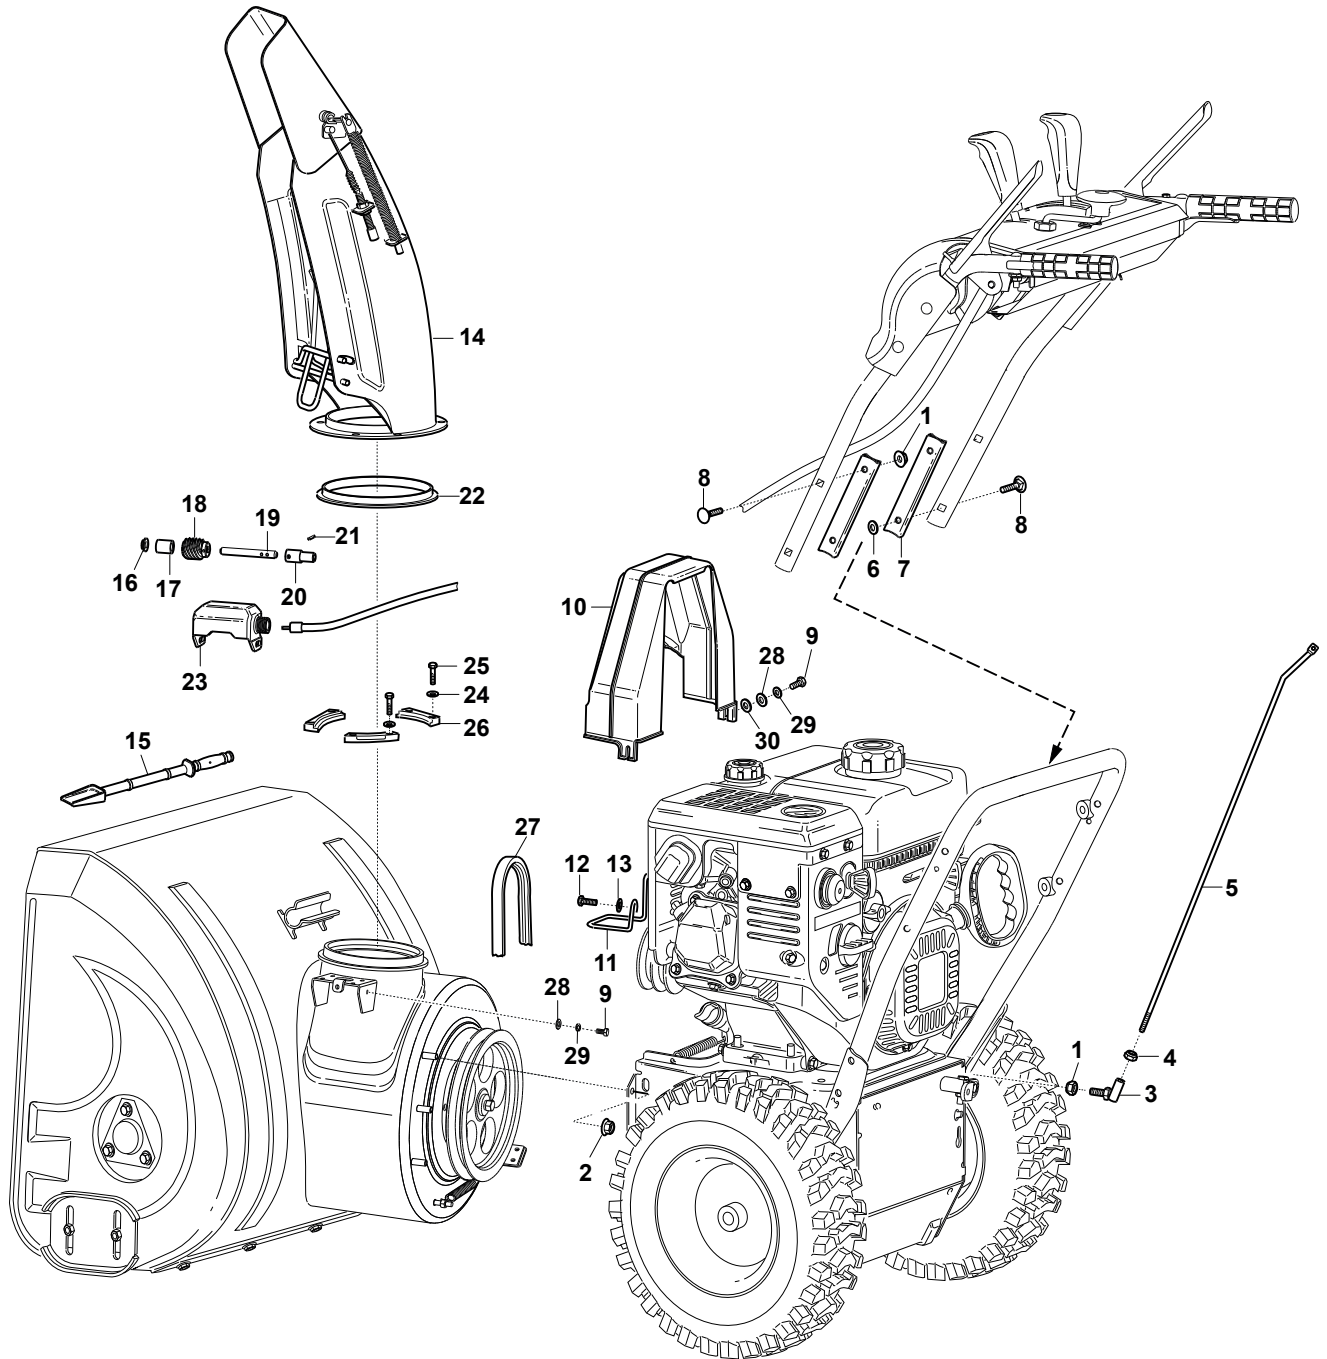

Reservdelskatalog Parts Catalogue

ST 4262 PB

18-2842-31 - Season 2018

- Use STIGA S.p.A. Genuine Spare Parts specified in the parts list for repair and/or replacement.
 - The contents described in the parts list may change due to improvement.
 - The drawings of the spare parts are only indicative and might not represent the part in question exactly.
 - The indications "right" - "left" - "front" - "rear" refer to the position of the operator when using the machine.
- When placing orders of parts for repair and/or replacement, make sure that the illustrated parts list is the one applying to the machine's year of manufacture, as shown on the identification plate attached to the machine.

www.stiga.com

Utgåva Issue 37 - 2017		Kaross Body			
Pos. Fig.	Antal Q.ty	Art nr Part No	Benämning	Description	Anmärkning Notes
1	5	112155000/0	Mutter	Nut	
2	6	112154210/0	Mutter	Nut	
3	1	1811-3074-01	Vinkellänk	Elbow link	
4	1	112293202/0	Mutter	Nut	
5	1	118820274/0	Gear Bar	Gear Bar	
6	4	122671651/0	Bricka	Washer	
7	2	118820612/0	Armrest pads	Armrest pads	
8	4	112691700/0	Skruv	Screw	
9	4	2132110	Skruv	Screw	
10	1	118820275/1	Remskydd	Belt Cover	
11	1	1811-3131-01	Belt Rod	Belt Rod	
12	2	118820774/0	Skruv	Screw	
13	1	9699-0090-02	Bricka	Washer	
14	1	118820276/0	Utkast kpl	Chute Assembly	
15	1	1811-3078-01	Snöborttagingsverktyg	Snow removal tool	
16	1	1811-3075-01	Mutter	Nut	
17	1	1811-2994-01	Hylsa	Pad	
18	1	118820277/0	Drive Gear	Hollow Worm	
19	1	1811-2995-01	Axel	Shaft	
20	1	1811-2997-01	Anslutningsstag, undre	Connect rod, under	
21	2	118820773/0	Stift	Pin	
22	1	1811-2996-01	Bricka	Washer	
23	1	1811-2993-01	Aluminiumfäste	Aluminum bracket	
24	6	112530060/0	Fjäderbricka	Spring Washer	
25	6	112727802/0	Skruv	Screw	
26	3	1811-3077-01	Fixeringsfäste	Fixed block	
27	1	118820075/0	Remskiva	Belt	
28	4	112521330/0	Bricka	Washer	
29	4	112582101/0	Lasbricka	Grower	
30	4	118820881/0	Bricka	Washer	