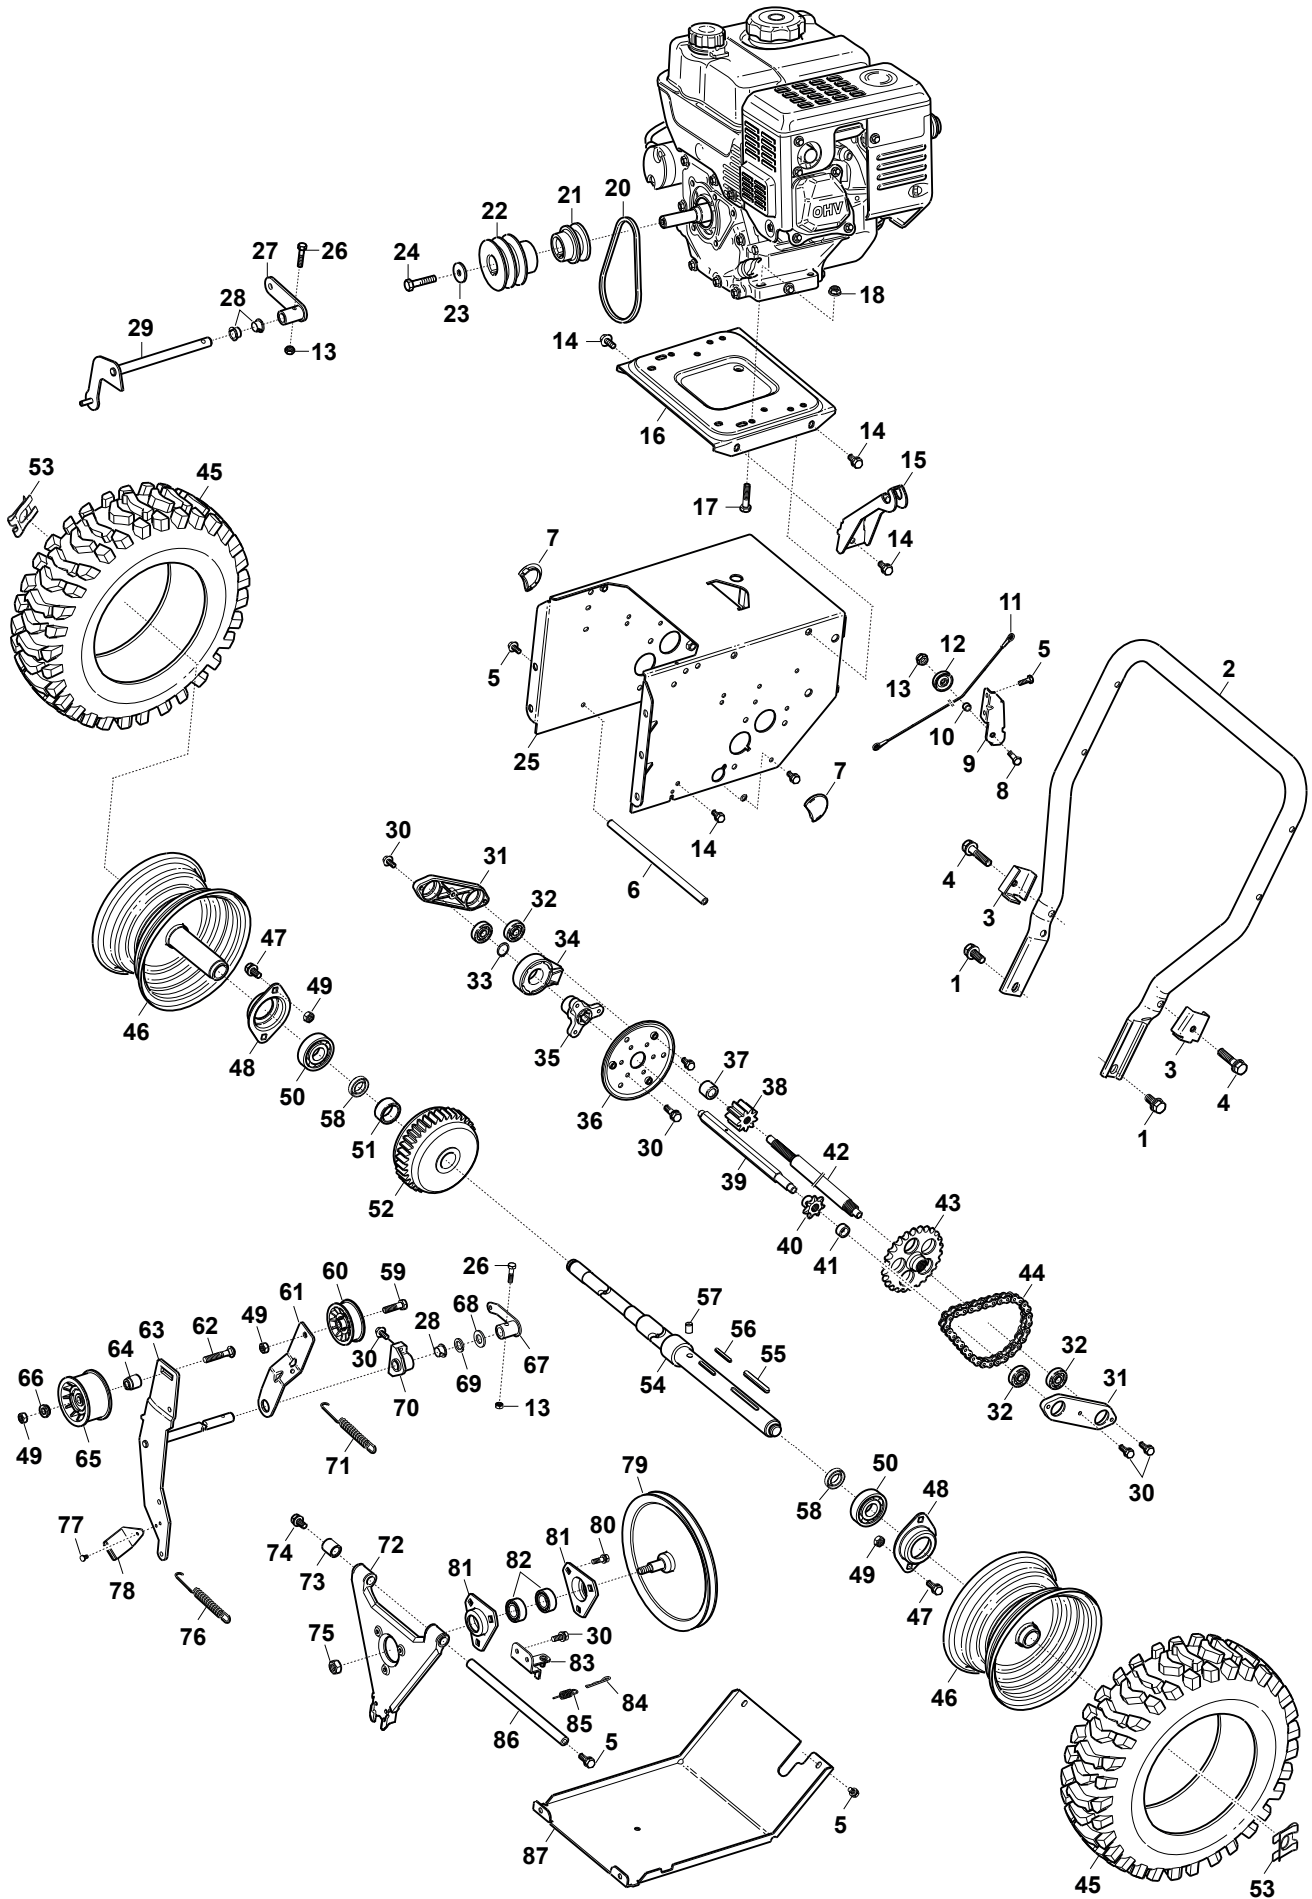

Utgåva Issue 37 - 2017		Transmission		Transmission	
Pos. Fig.	Antal Q.ty	Art nr Part No	Benämning	Description	Anmärkning Notes
1	2	9997-1025-16	Skruv	Screw	
2	1	118820293/0	Handtag	Handle, Lower	
3	2	118820294/0	Fäste	Bracket	
4	2	112794900/0	Skruv	Screw	
5	14	9997-0612-16	Skruv	Screw	
6	2	118820295/0	Växeljusterings	Strut	
7	1	118820296/0	Front-Övre	Cover	
8	1	112791400/0	Skruv	Screw	
9	1	118820298/0	Hylsa	Sleeve	
10	1	118820094/0	Pulley Seat	Pulley Seat	
11	1	118820299/0	Kabel	Wire	
12	1	118820300/0	Remskiva	Pulley	
13	3	112154510/0	Mutter	Nut	
14	4	112793102/0	Skruv	Screw	
15	1	118820301/0	Connecting Plate	Connecting Plate	
16	1	118820302/0	Engine Fixing Plate	Engine Fixing Plate	
17	4	112691100/0	Skruv	Screw	
18	4	112155000/0	Mutter	Nut	
20	1	118820303/0	Kilrem	Belt	
21	1	118820101/0	Remskiva	Drive Pulley	
22	1	118820102/0	Remskiva	Pulley	
23	1	9699-0109-02	Bricka	Washer	
24	1	118820775/0	Skruv	Screw	
25	1	118820305/0	Hus	Housing, Transmission	
26	2	112791400/0	Skruv	Screw	
27	1	1811-3012-01	Växelkoppling	Gear connector	
28	3	1811-3113-01	Plastbussning	Plastic bushing	
29	1	118820308/0	Stäg	Strut	
30	13	112791200/1	Skruv	Screw	
31	2	118820309/0	Lagersäte	Bearing Housing	
32	4	118820310/0	Kullager	Ball Bearing	
33	1	112609800/0	Segersäkkring D.25	Seeger	
34	1	118820312/0	Skiftlager	Shift bearing	
35	1	118820634/0	Rubber wheel seat	Rubber wheel seat	
36	1	118820635/0	Gummihjul	Rubber Wheel	
37	2	118820112/0	Hylsa	Sleeve	
38	1	118820315/0	Drive Gear	Gear	
39	1	118820319/0	Axel	Hexagon Shaft	
40	1	118820322/0	Kuggghjul	Sprocket	
41	1	118820323/0	Kil	Spacer	
42	1	118820320/0	Axel	Transit shaft	
43	1	118820118/0	Kuggghjul	Chain Wheel	
44	1	118820119/0	Kedja	Chain	
45	1	118820581/0	Däck	Tyre	
46	2	118820636/0	Fälg	Rimm	
47	4	112792611/0	Skruv	Screw	
48	2	1811-3115-01	Lagerhus	Bearing Housing	
49	6	112155000/0	Mutter	Nut	
50	2	118820637/0	Kullager	Ball Bearing