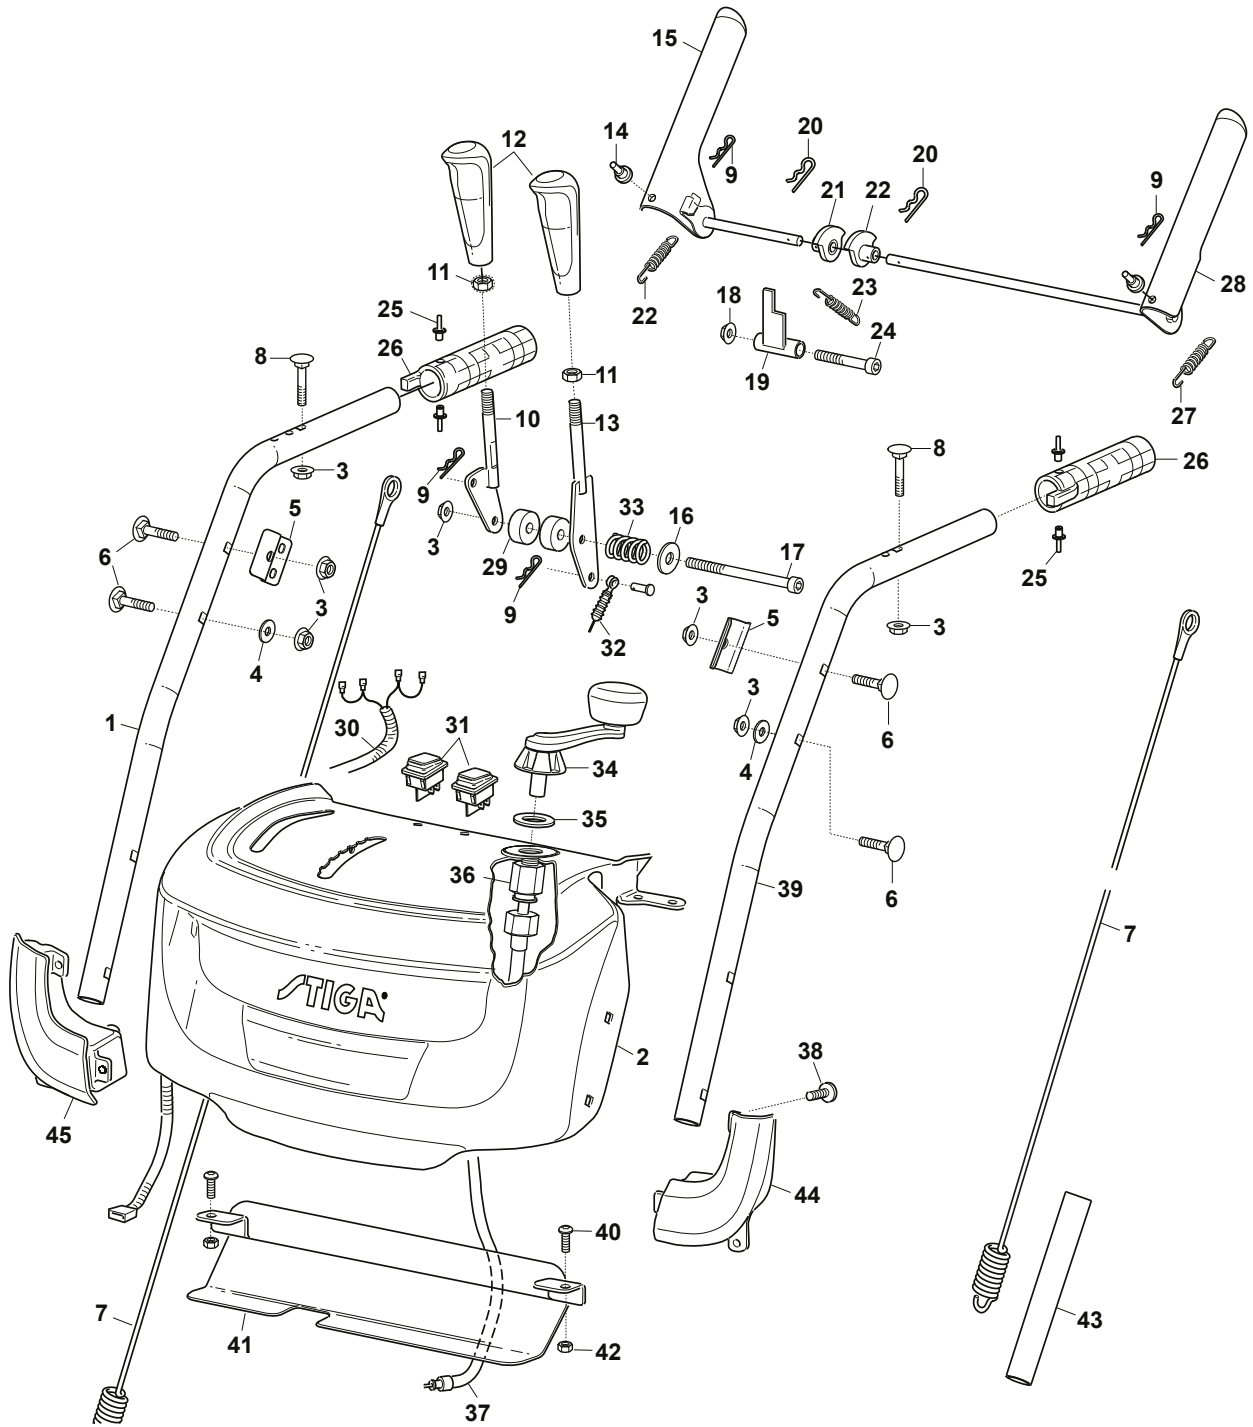

Reservdelskatalog Parts Catalogue

ST 4262 PB

18-2842-31 - Season 2018

- Use STIGA S.p.A. Genuine Spare Parts specified in the parts list for repair and/or replacement.
 - The contents described in the parts list may change due to improvement.
 - The drawings of the spare parts are only indicative and might not represent the part in question exactly.
 - The indications "right" - "left" - "front" - "rear" refer to the position of the operator when using the machine.
- When placing orders of parts for repair and/or replacement, make sure that the illustrated parts list is the one applying to the machine's year of manufacture, as shown on the identification plate attached to the machine.

www.stiga.com

Utgåva Issue 37 - 2017		Kaross Body			
Pos. Fig.	Antal Q.ty	Art nr Part No	Benämning	Description	Anmärkning Notes
1	5	112155000/0	Mutter	Nut	
2	6	112154210/0	Mutter	Nut	
3	1	1811-3074-01	Vinkellänk	Elbow link	
4	1	112293202/0	Mutter	Nut	
5	1	118820274/0	Gear Bar	Gear Bar	
6	4	122671651/0	Bricka	Washer	
7	2	118820612/0	Armrest pads	Armrest pads	
8	4	112691700/0	Skruv	Screw	
9	4	2132110	Skruv	Screw	
10	1	118820275/1	Remskydd	Belt Cover	
11	1	1811-3131-01	Belt Rod	Belt Rod	
12	2	118820774/0	Skruv	Screw	
13	1	9699-0090-02	Bricka	Washer	
14	1	118820276/0	Utkast kpl	Chute Assembly	
15	1	1811-3078-01	Snöborttagingsverktyg	Snow removal tool	
16	1	1811-3075-01	Mutter	Nut	
17	1	1811-2994-01	Hylsa	Pad	
18	1	118820277/0	Drive Gear	Hollow Worm	
19	1	1811-2995-01	Axel	Shaft	
20	1	1811-2997-01	Anslutningsstag, undre	Connect rod, under	
21	2	118820773/0	Stift	Pin	
22	1	1811-2996-01	Bricka	Washer	
23	1	1811-2993-01	Aluminiumfäste	Aluminum bracket	
24	6	112530060/0	Fjäderbricka	Spring Washer	
25	6	112727802/0	Skruv	Screw	
26	3	1811-3077-01	Fixeringsfäste	Fixed block	
27	1	118820075/0	Remskiva	Belt	
28	4	112521330/0	Bricka	Washer	
29	4	112582101/0	Lasbricka	Grower	
30	4	118820881/0	Bricka	Washer	