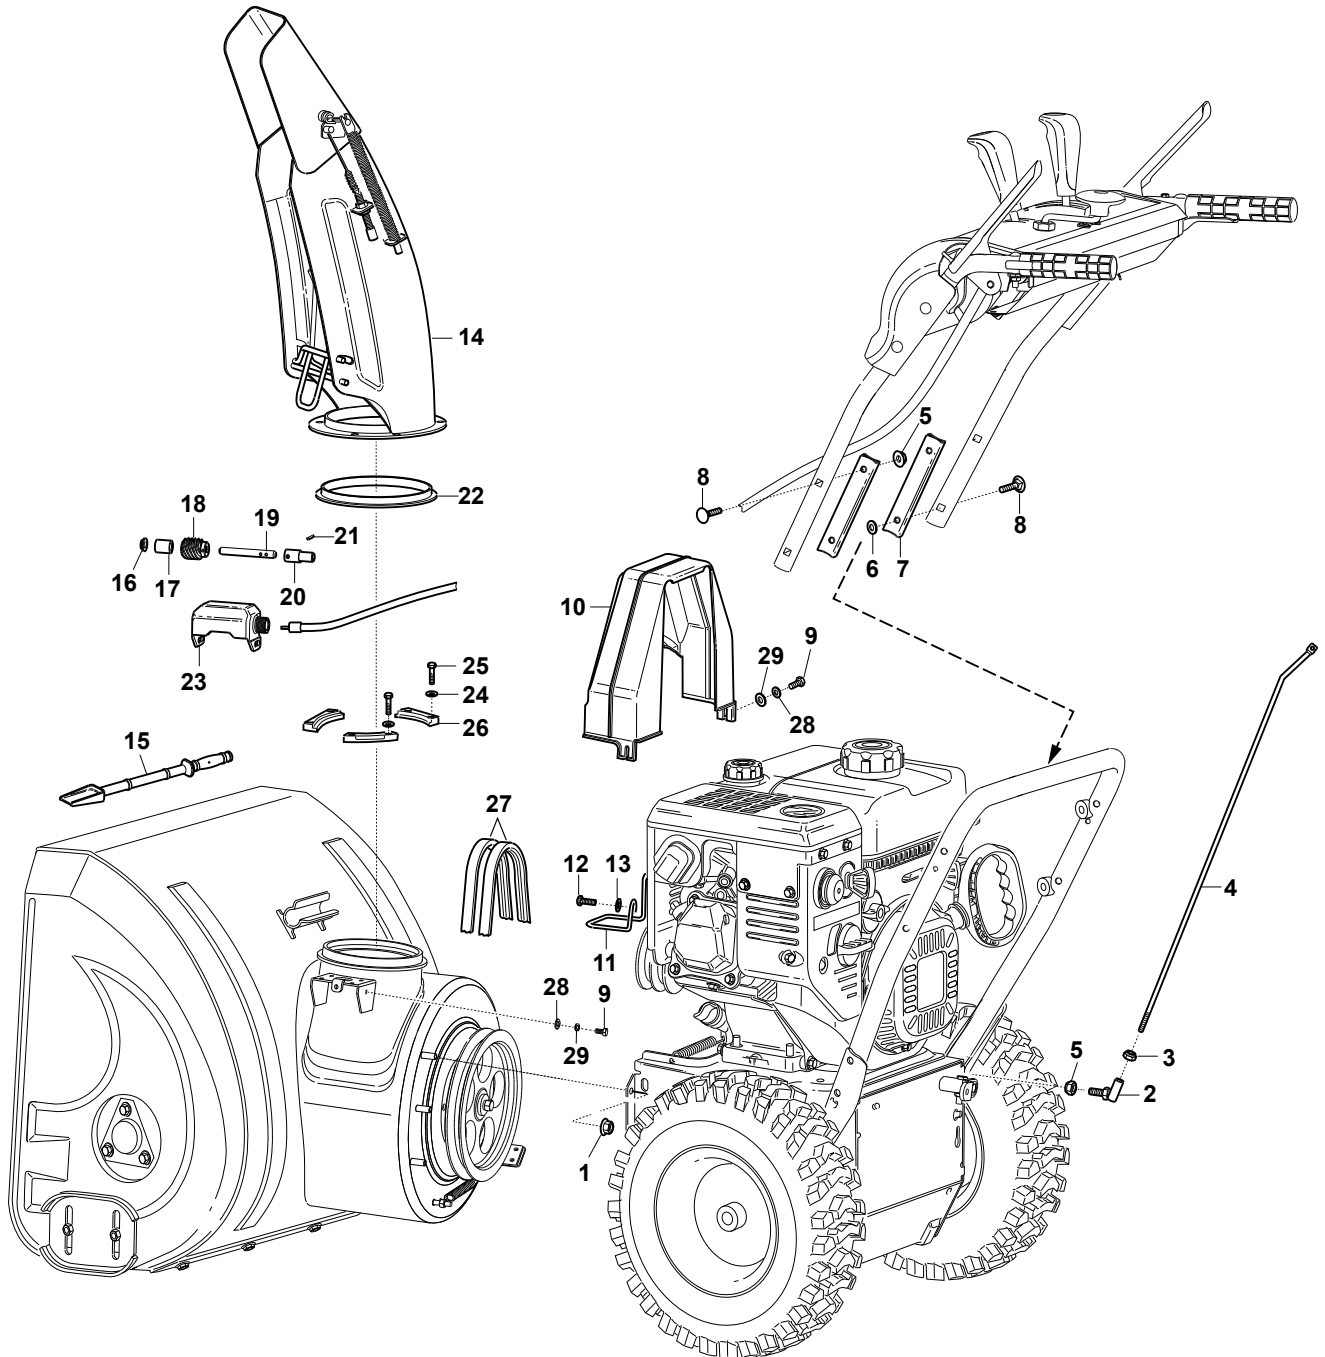

Reservdelskatalog Parts Catalogue

ST 5266 PB

18-2873-31 - Season 2017

- Use GLOBAL GARDEN PRODUCT Genuine Spare Parts specified in the parts list for repair and/or replacement.
 - The contents described in the parts list may change due to improvement.
 - The drawings of the spare parts are only indicative and might not represent the part in question exactly.
 - The indications "right" - "left" - "front" - "rear" refer to the position of the operator when using the machine.
- When placing orders of parts for repair and/or replacement, make sure that the illustrated parts list is the one applying to the machine's year of manufacture, as shown on the identification plate attached to the machine.

www.stiga.com

Utgåva Issue 21 - 2017		Kaross Body			
Pos. Fig.	Antal Q.ty	Art nr Part No	Benämning	Description	Anmärkning Notes
1	8	112155000/0	Mutter	Nut	
2	1	1811-3074-01	Vinkellänk	Elbow Link	
3	1	112293202/0	Mutter	Nut	
4	1	118820274/0	Gear Bar	Gear Bar	
5	4	112155000/0	Mutter	Nut	
6	4	122671651/0	Bricka	Washer	
7	2	118820612/0	Armrest Pads	Armrest Pads	
8	4	112691700/0	Skruv	Screw	
9	4	2132110	Skruv	Screw	
10	1	118820275/1	Remskydd	Belt Cover	
11	1	1811-3131-01	Belt Rod	Belt Rod	
12	1	9997-0820-16	Skruv	Screw	
13	1	9699-0090-02	Bricka	Washer	
14	1	118820276/0	Utkast Kpl	Chute Assembly	
15	1	1811-3078-01	Snöborttagingsverktyg	Snow Removal Tool	
16	1	1811-3075-01	Mutter	Nut	
17	1	1811-2994-01	Hylsa	Pad	
18	1	118820277/0	Damask	Hollow Worm	
19	1	1811-2995-01	Axel	Shaft	
20	1	1811-2997-01	Anslutningsstag, Undre	Connect Rod, Under	
21	1	118820773/0	Stift	Pin	
22	1	1811-2996-01	Bricka	Washer	
23	1	1811-2993-01	Aluminiumfäste	Aluminum Bracket	
24	6	112530060/0	Fjäderbricka	Spring Washer	
25	6	112727802/0	Skruv	Screw	
26	3	1811-3077-01	Fixeringsfäste	Fixed Block	
27	2	118820075/0	Remskiva	Belt	
28	4	112521330/0	Bricka	Washer	
29	4	112582101/0	Lasbricka	Grower	