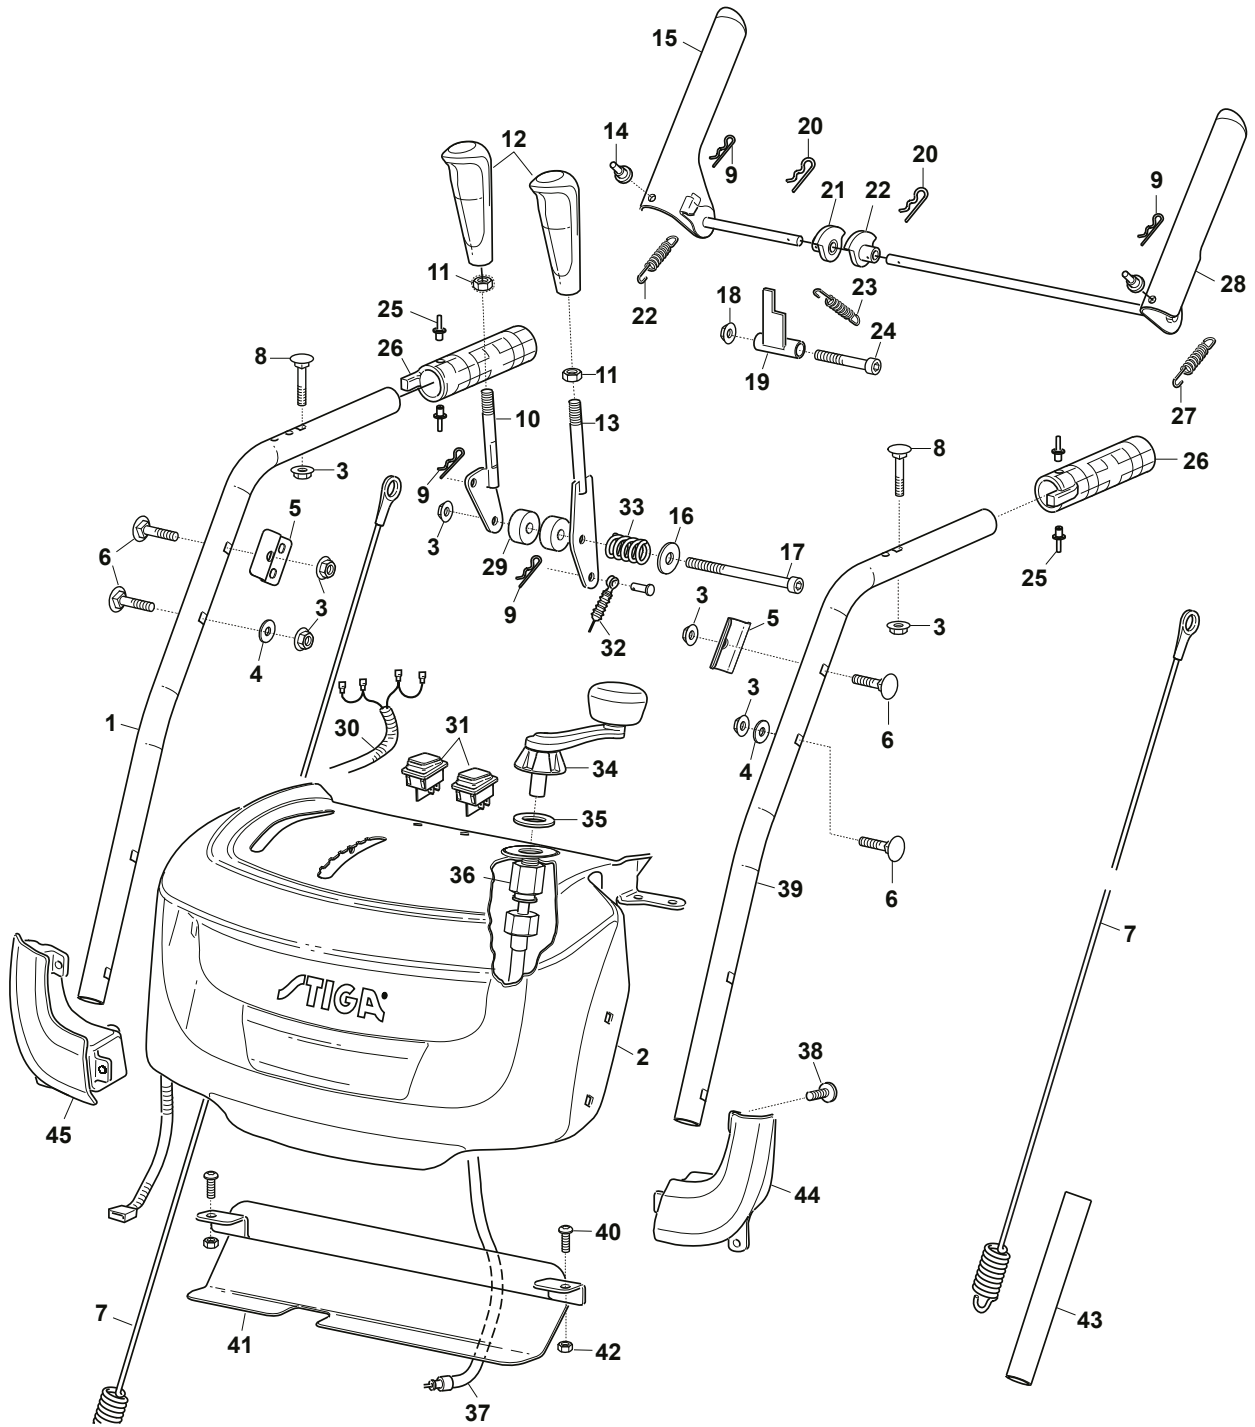

Reservdelskatalog Parts Catalogue

ST 5266 PB

18-2873-31 - Season 2017

- Use GLOBAL GARDEN PRODUCT Genuine Spare Parts specified in the parts list for repair and/or replacement.
 - The contents described in the parts list may change due to improvement.
 - The drawings of the spare parts are only indicative and might not represent the part in question exactly.
 - The indications "right" - "left" - "front" - "rear" refer to the position of the operator when using the machine.
- When placing orders of parts for repair and/or replacement, make sure that the illustrated parts list is the one applying to the machine's year of manufacture, as shown on the identification plate attached to the machine.

www.stiga.com

Utgåva Issue 21 - 2017		Kaross Body			
Pos. Fig.	Antal Q.ty	Art nr Part No	Benämning	Description	Anmärkning Notes
1	8	112155000/0	Mutter	Nut	
2	1	1811-3074-01	Vinkellänk	Elbow Link	
3	1	112293202/0	Mutter	Nut	
4	1	118820274/0	Gear Bar	Gear Bar	
5	4	112155000/0	Mutter	Nut	
6	4	122671651/0	Bricka	Washer	
7	2	118820612/0	Armrest Pads	Armrest Pads	
8	4	112691700/0	Skruv	Screw	
9	4	2132110	Skruv	Screw	
10	1	118820275/1	Remskydd	Belt Cover	
11	1	1811-3131-01	Belt Rod	Belt Rod	
12	1	9997-0820-16	Skruv	Screw	
13	1	9699-0090-02	Bricka	Washer	
14	1	118820276/0	Utkast Kpl	Chute Assembly	
15	1	1811-3078-01	Snöborttagingsverktyg	Snow Removal Tool	
16	1	1811-3075-01	Mutter	Nut	
17	1	1811-2994-01	Hylsa	Pad	
18	1	118820277/0	Damask	Hollow Worm	
19	1	1811-2995-01	Axel	Shaft	
20	1	1811-2997-01	Anslutningsstag, Undre	Connect Rod, Under	
21	1	118820773/0	Stift	Pin	
22	1	1811-2996-01	Bricka	Washer	
23	1	1811-2993-01	Aluminiumfäste	Aluminum Bracket	
24	6	112530060/0	Fjäderbricka	Spring Washer	
25	6	112727802/0	Skruv	Screw	
26	3	1811-3077-01	Fixeringsfäste	Fixed Block	
27	2	118820075/0	Remskiva	Belt	
28	4	112521330/0	Bricka	Washer	
29	4	112582101/0	Lasbricka	Grower	