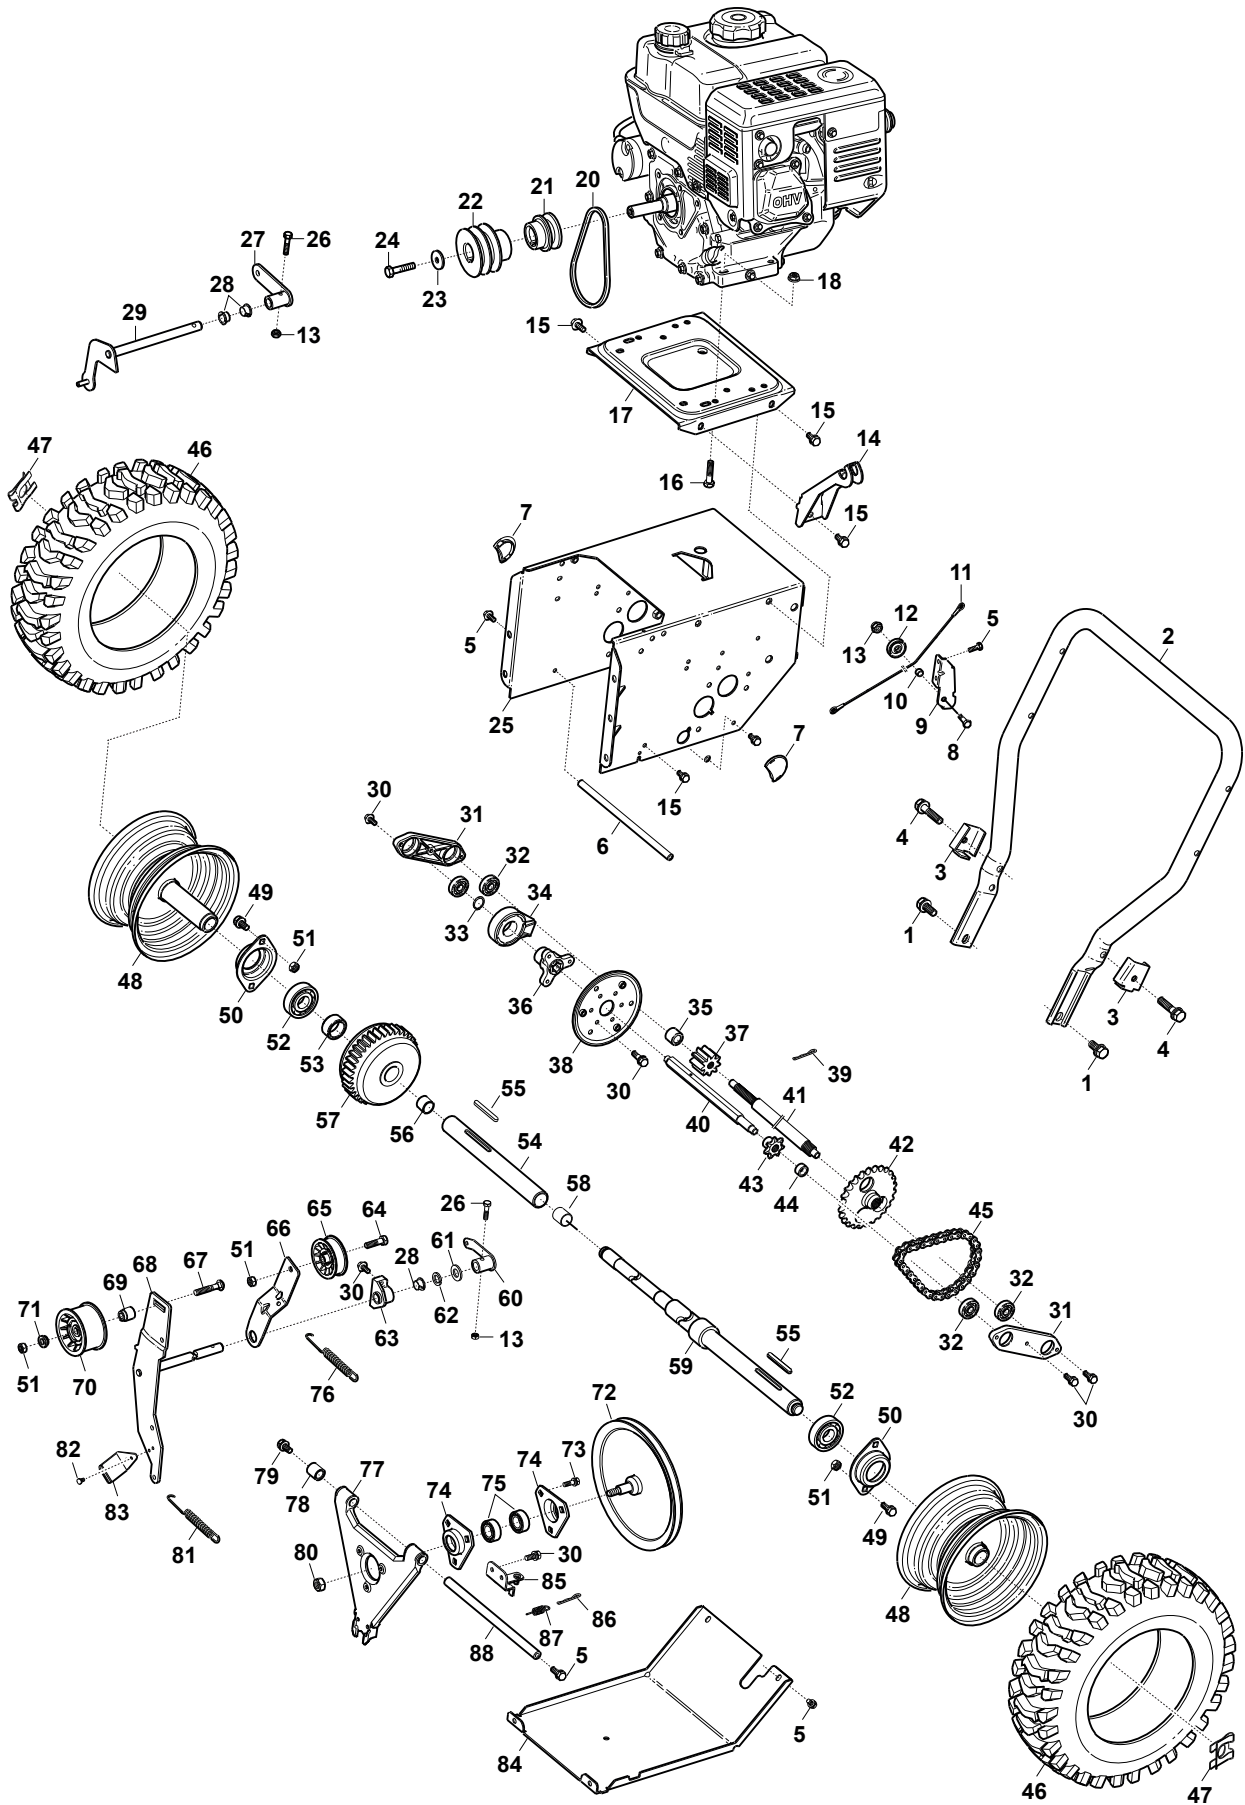

Utgåva Issue 21 - 2017		Transmission		Transmission	
Pos. Fig.	Antal Q.ty	Art nr Part No	Benämning	Description	Anmärkning Notes
1	2	9997-1025-16	Skruv	Screw	
2	1	118820293/0	Handtag	Handle, Lower	
3	2	118820294/0	Fäste	Bracket	
4	2	112794900/0	Skruv	Screw	
5	14	9997-0612-16	Skruv	Screw	
6	2	118820295/0	Växeljusterings	Strut	
7	1	118820296/0	Front-Övre	Cover	
8	1	112791400/0	Skruv	Screw	
9	1	118820298/0	Hylsa	Sleeve	
10	1	118820094/0	Pulley Seat	Pulley Seat	
11	1	118820299/0	Kabel	Wire	
12	1	118820300/0	Remskiva	Pulley	
13	3	112154510/0	Mutter	Nut	
14	1	118820301/0	Connecting Plate	Connecting Plate	
15	4	112793102/0	Skruv	Screw	
16	4	112691100/0	Skruv	Screw	
17	1	118820302/0	Engine Fixing Plate	Engine Fixing Plate	
18	4	112154210/0	Mutter	Nut	
20	1	118820303/0	Kilrem	Belt	
21	1	118820101/0	Remskiva	Drive Pulley	
22	1	118820779/0	Remskiva	Drive Wheel	
23	1	9699-0056-02	Bricka	Washer	
24	1	118820775/0	Skruv	Screw	
25	1	118820633/0	Transmissionshus	Transmission Housing	
26	2	112791400/0	Skruv	Screw	
27	1	1811-3012-01	Växelkoppling	Gear Connector	
28	3	1811-3113-01	Plastbussning	Plastic Bushing	
29	1	118820308/0	Stäg	Strut	
30	13	112791200/1	Skruv	Screw	
31	2	118820309/0	Lagersäte	Bearing Housing	
32	4	118820310/0	Kullager	Ball Bearing	
33	1	112609800/0	Segersäkkring D.25	Seeger	
34	1	118820312/0	Skiftlager	Shift Bearing	
35	1	118820313/0	Distans	Spacer	
36	1	118820634/0	Rubber Wheel Seat	Rubber Wheel Seat	
37	1	118820315/0	Drive Gear	Gear	
38	1	118820635/0	Gummihjul	Rubber Wheel	
39	1	1811-3080-01	Låspinne	Cotter Pin	
40	1	118820319/0	Axel	Hexagon Shaft	
41	1	118820320/0	Axel	Transit Shaft	
42	1	118820118/0	Kuggjul	Chain Wheel	
43	1	118820322/0	Kuggjul	Sprocket	
44	1	118820323/0	Kil	Spacer	
45	1	118820119/0	Kedja	Chain	
46	1	118820177/0	Däck	Tyre	16X4.80-8
47	2	118820178/0	Hållare	Clip	
48	2	118820179/0	Narrow Rim	Narrow Rim	
49	4	112792611/0	Skruv	Screw	
50	2	1811-3115-01	Lagerhus	Bearing Housing