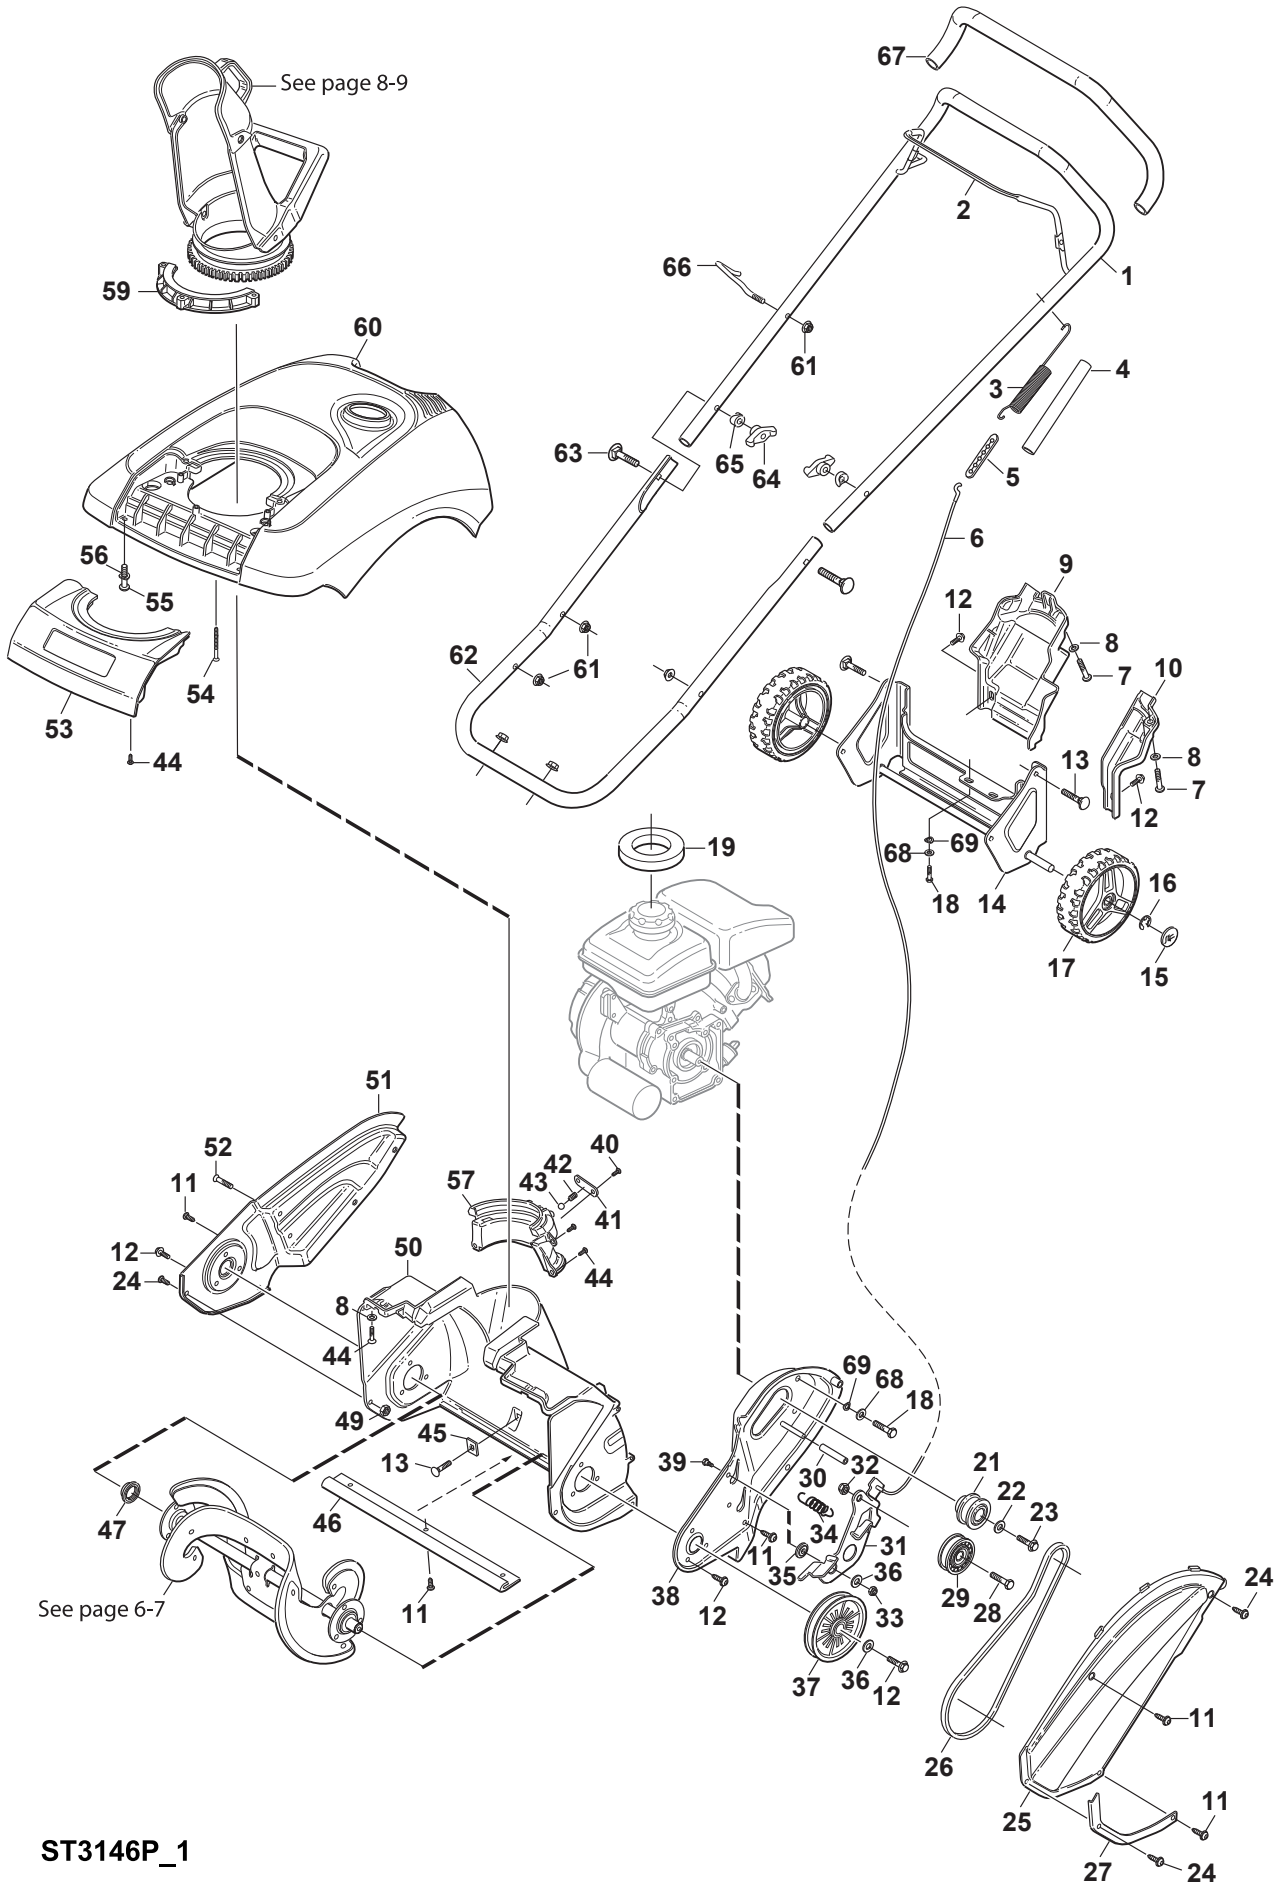

ST3146P_1

Utgåva Issue 38 - 2016		Styre, reglage		Handle, Controls	
Pos. Fig.	Antal Q.ty	Art nr Part No	Benämning	Description	Anmärkning Notes
1	1	118820001/0	Styre	Handlebar, Upper	
2	1	118820002/0	Kopplingsreglage	Clutch Lever	
3	1	118820059/0	Fjäder	Spring	
4	1	118820003/0	Sleeve	Sleeve	
5	1	118820004/0	Plat	Plate	
6	1	118820005/0	Kabel	Wire	
7	3	6981427	Skruv	Screw	
8	7	112523000/1	Bricka	Washer	
9	1	118820006/0	Kapa, bakre	Rear Cover	
10	1	118820007/0	Connecting seat	Connecting seat	
11	10	6981427	Skruv	Screw	
12	9	112735699/0	Skruv	Screw	
13	6	9897-0875-12	Skruv	Screw	
14	1	118820008/0	Hjulaxel	Wheel Axle	
15	2	118820009/0	Hjulkapa	Wheel Cover	
16	2	1811-3158-01	Spärring	Spring ring	
17	2	118820010/0	Hjul	Wheel	
18	5	112792611/0	Skruv	Screw	
19	1	118820011/0	Isoleringshylsa	Grommet	
21	1	118820013/0	Remskiva	Belt Pulley	
22	1	9699-0109-02	Bricka	Washer	
23	1	118820014/0	Skruv	Screw	
24	3	118800251/0	Skruv	Screw	
25	1	118820015/0	Remskydd	Belt Cover	
26	1	118820016/0	Drivrem	Belt	
27	1	118820017/0	Plat	Plate	
28	1	112793701/0	Skruv	Screw	
29	1	1811-3064-01	Spännrulle	Tension pulley	
30	1	118820018/0	Bussning	Bushing	
31	1	118820019/0	Spännarm	Idler drive arm	
32	1	112155000/0	Mutter	Nut	
33	1	112154510/0	Mutter	Nut	
34	1	118820020/0	Fjäder	Spring	
35	1	118820021/0	Bussning	Bushing	
36	2	9699-0109-02	Bricka	Washer	
37	1	118820022/0	Remskiva	Belt Pulley	
38	1	118820023/0	Vänster, Hus	Left housing	
39	1	9897-0875-12	Skruv	Screw	
40	2	9849-7809-16	Skruv	Screw	
41	1	118820024/0	Plåt	Plate	
42	1	118820025/0	Fjäder	Spring	
43	1	118820026/0	Kula	Ball	
44	17	6981426	Skruv	Screw	
45	2	118820067/0	Bricka	Washer	
46	1	118820027/0	Plat	Plate	
47	1	118820028/0	Tätning	Seal	
49	2	118820030/0	Mutter	Nut	
50	1	118820031/0	Hus	Housing