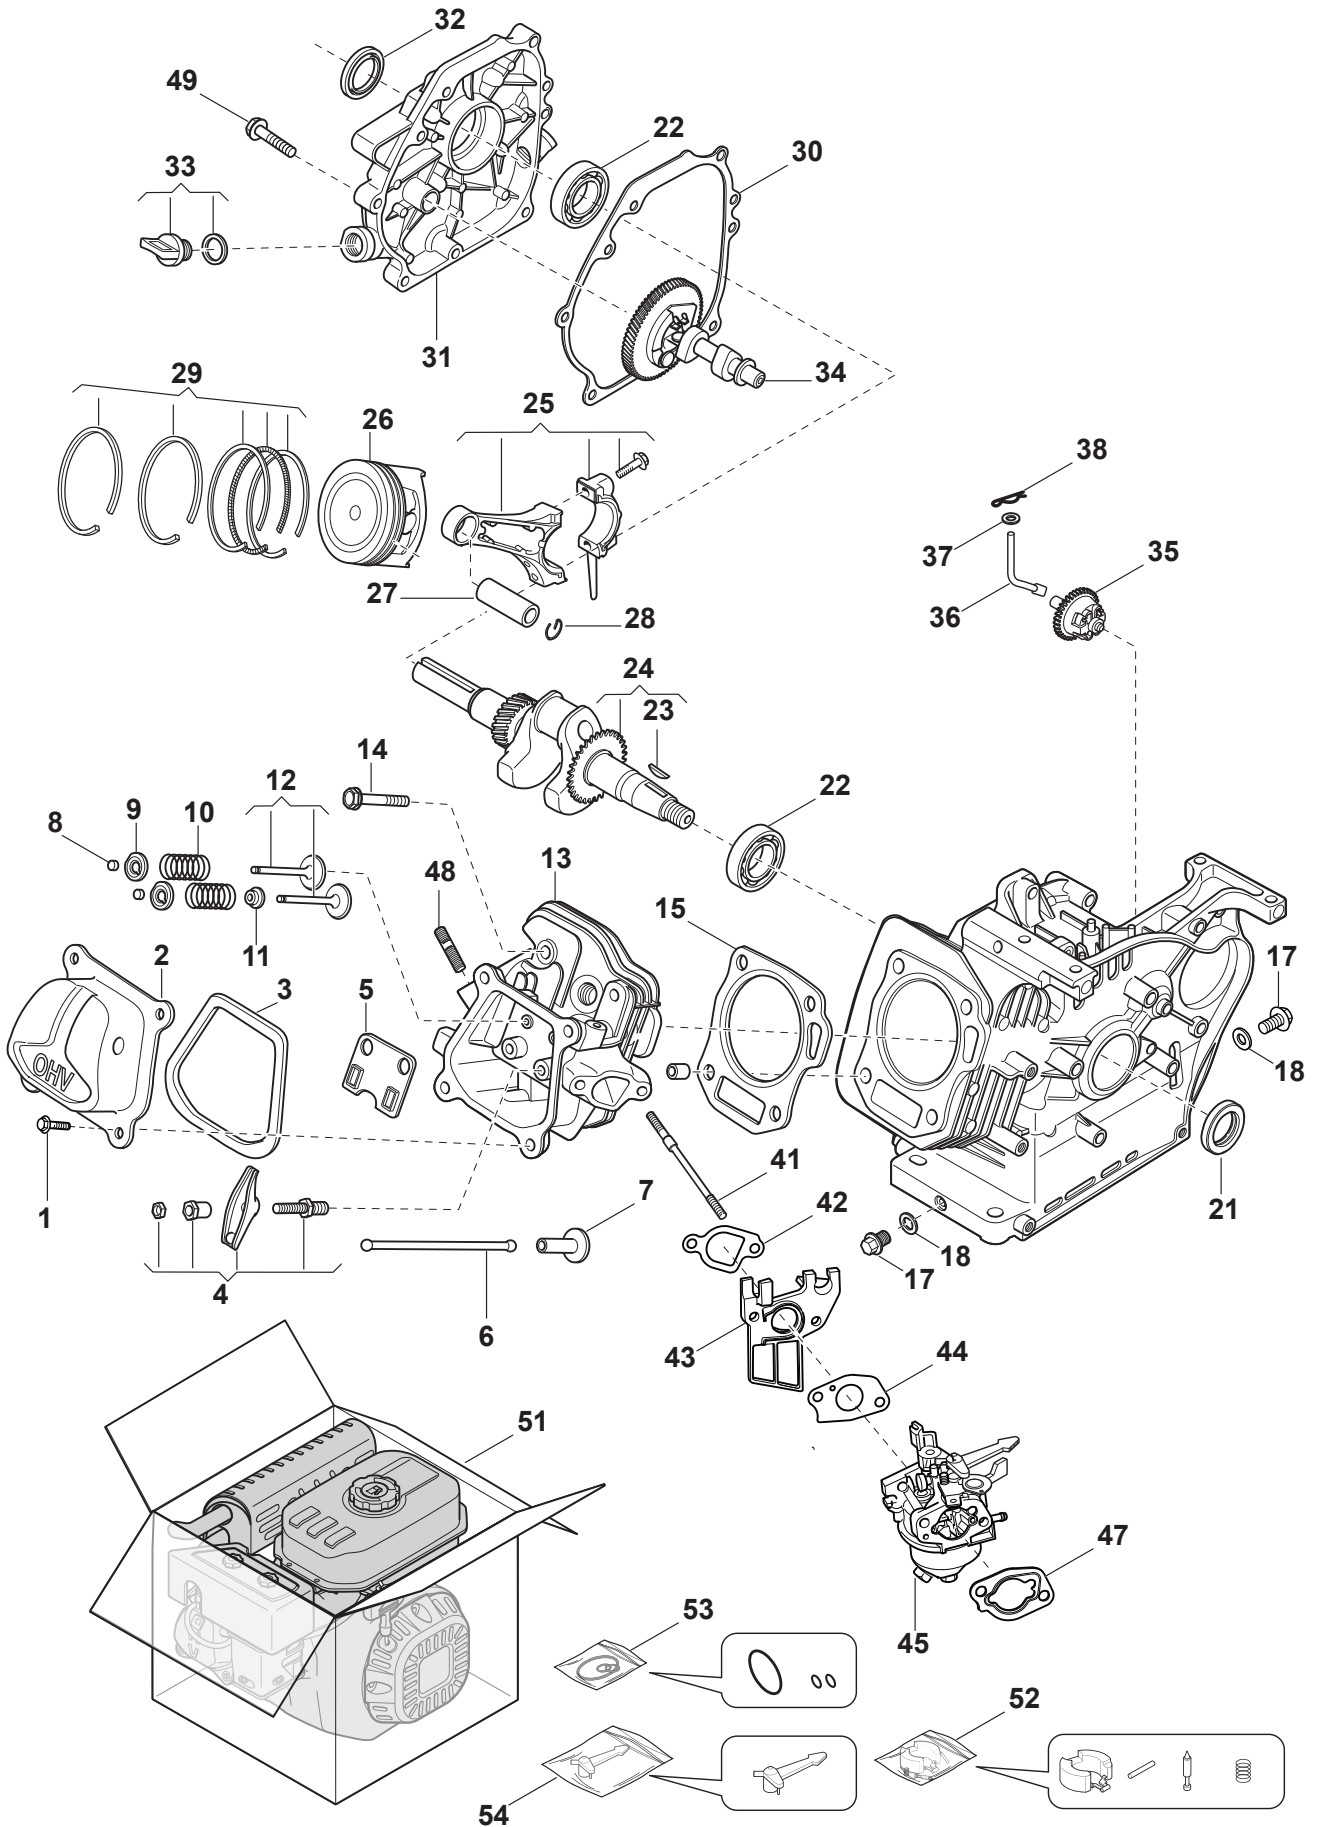

Utgåva Issue 10 - 2016		Motor - Kolv, Vevaxel		Engine - Piston, Crankshaft	
Pos. Fig.	Antal Q.ty	Art nr Part No	Benämning	Description	Anmärkning Notes
1	4	118550816/0	Skruv	Screw	
2	1	118550784/0	Täckbricka	Cover	
3	1	118551163/0	Packning	Gasket	
4	2	118550273/0	Vipparmsats	Valve Arm Set	
5	1	118550475/0	Ventillyftare	Valve Lifter	
6	2	118550474/0	Stötstang	Push Rod | Push Rods	
7	2	118550623/0	Ventillyftare	Valve Lifter	
8	2	118551166/0	Ventil keeper	Valve keeper	
9	2	118551167/0	Clip	Retainer	
10	2	118551300/0	Fjäder	Spring	
11	1	118551303/0	Packning	Gasket	
12	1	118551348/0	Insugningsventil + Utblåsning- sventil	Valve Assy, Intake + Exhaust	
13	1	118550798/0	Topplöck	Cylinder Head	
14	4	118551200/0	Skruv	Screw	
15	1	118551294/0	Packning	Gasket	
17	2	118550460/0	Oljeavtappl.Plugg	Drain plug bolt | Oil Cap Assy	
18	2	118550793/0	Bricka	Washer , Drain Plug	
21	1	118550379/0	Tätningring	Oil Seal	
22	2	118550280/0	Kullager	Ball Bearing	
23	1	118550288/0	Woodruffkil	Woodruff Key	
24	1	118550617/0	Vevaxel	Crankshaft	
25	1	118550470/0	Vevstake	Connecting Rod Assy	
26	1	118551213/0	Kolv	Piston	
27	1	118550915/0	Kolvspind	Piston Pin	
28	2	118550914/0	Bricka	Washer, Piston Pin	
29	1	118550286/0	Kolvringssats	Piston, Ring Set	
30	1	118550782/0	Vevhuspackning	Crankcase Gasket	
31	1	118551161/0	Vevhuskapa	Crankcase Cover	
32	1	118550379/0	Tätningring	Oil Seal	
33	1	118551160/0	Oljepåfyllningslock	Oil Tank Cap	
34	1	118550624/0	Kamaxel	Camshaft Assy	
35	1	118550787/0	Regulator Kpl	Speed Governor Assy	
36	1	118550459/0	Regulatorarm	Governor arm shaft | Shaft, Govern- nor Arm	
37	1	118550858/0	Bricka	Washer	
38	1	118550856/0	Lasnal	Cotter Pin	
41	2	118550299/0	Harnalssprindbult	Stud Bolt	
42	1	118551174/0	Packning,Förgasare/Insulator	Carburetor Gasket	
43	1	118551175/0	Insugningsrör	Intake Manifold	
44	1	118551173/0	Packning,Förgasare/Insulator	Carburetor Gasket	
45	1	118550877/0	Förgasare Kpl	Carburettor	
47	1	118550482/0	Packning | Förgasardistans	Gasket | Spacer	
48	2	118550454/0	Harnalssprindbult	Stud Bolt	
49	6	118551199/0	Skruv	Screw	
51	1	118551353/0	Motor Kpl	Engine Assembled	
52	1	118550486/0	Flödesventil kpl	Valve Float Assy	
53	1	118550485/0	Packningssats-förg.	Gasket Carburettor Assy	
54	1	118550481/0	Chokereglage	Choke Lever