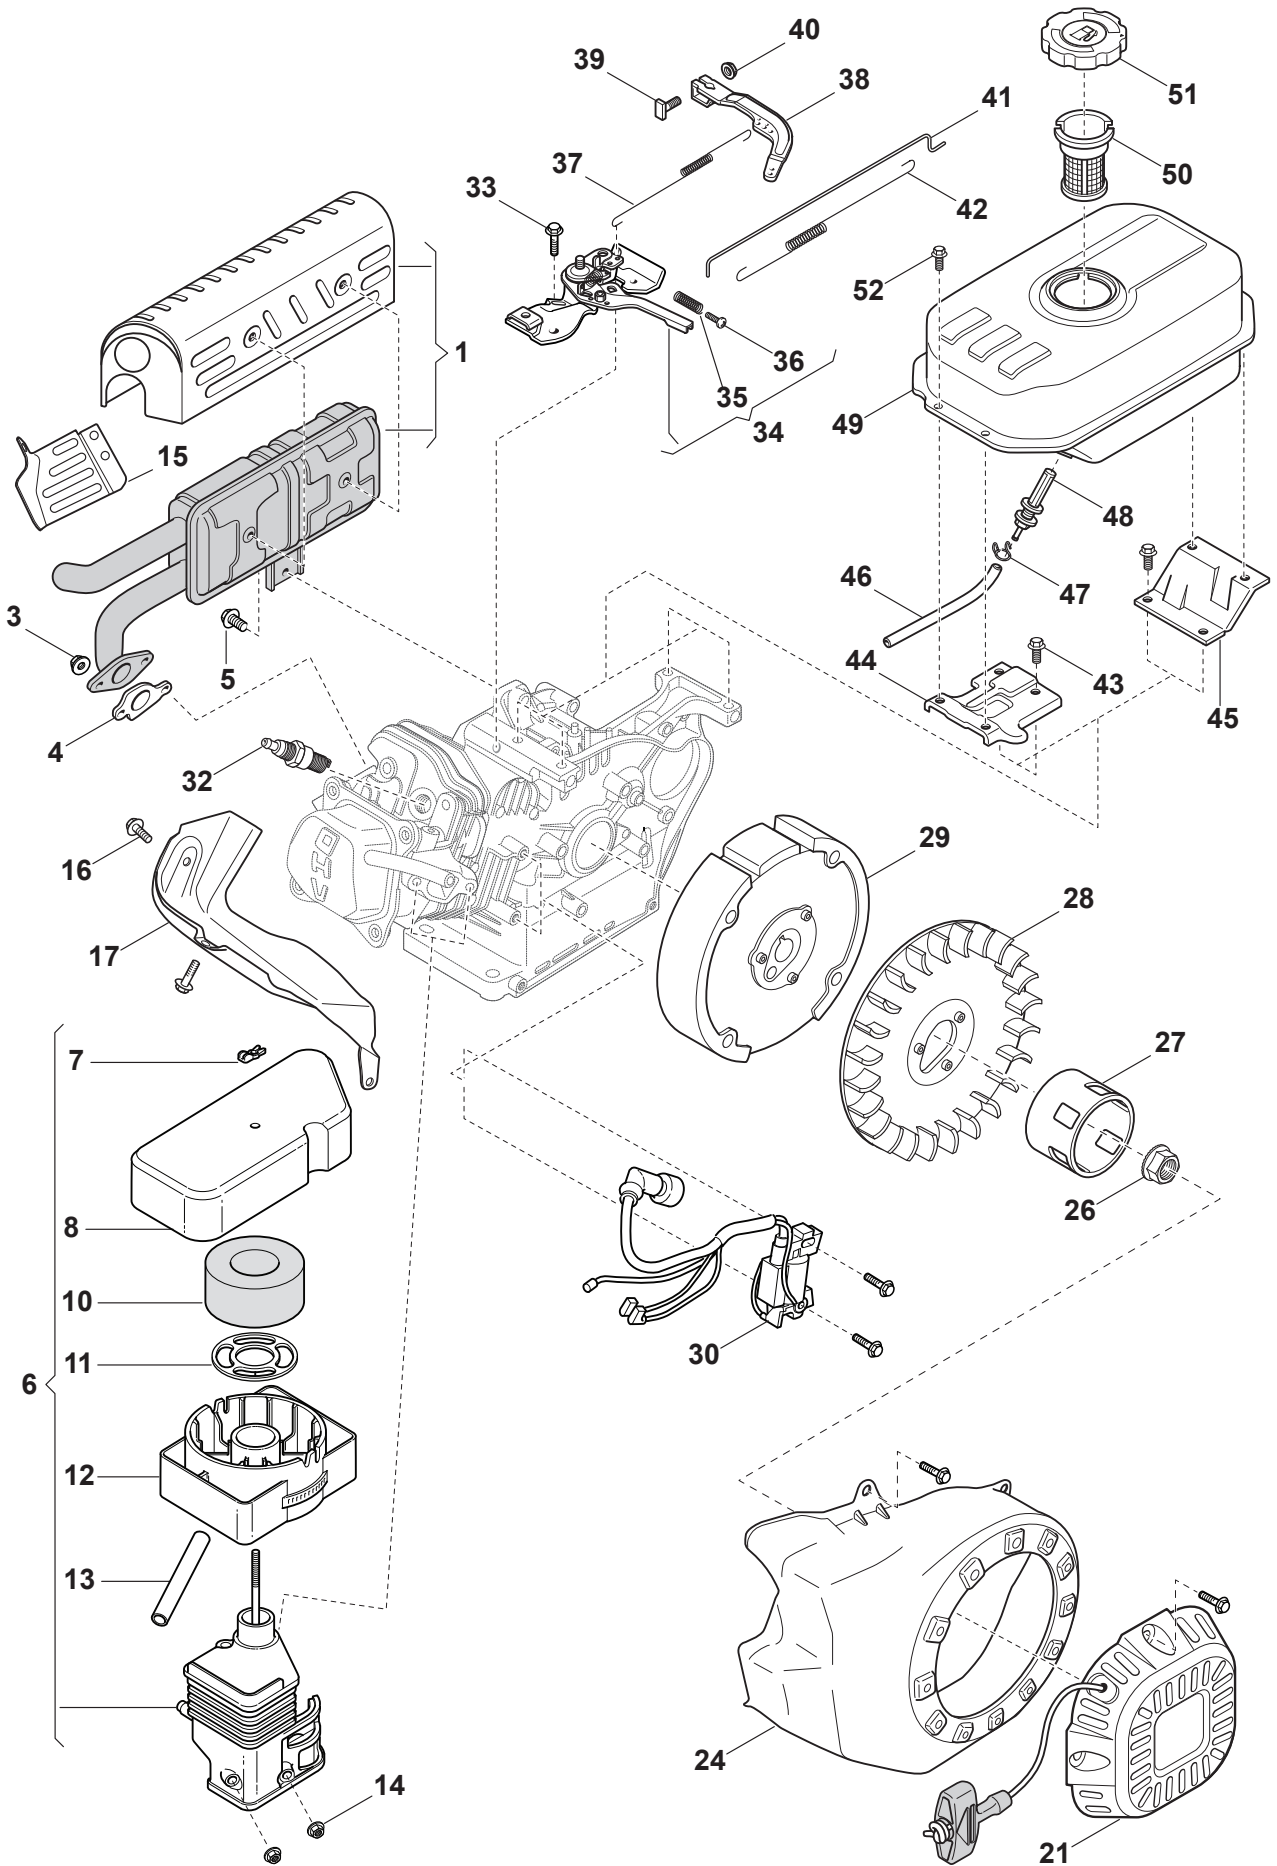

Utgåva Issue 10 - 2016		Motor - Start kpl, Bränsletank		Engine - Starter Assy, Tank	
Pos. Fig.	Antal Q.ty	Art nr Part No	Benämning	Description	Anmärkning Notes
1	1	118550880/0	Ljuddämpare	Muffler	
3	2	112154210/0	Mutter	Nut	
4	1	118551190/0	Ljuddämparpackning	Gasket, Muffler	
5	1	112793102/0	Skruv	Screw	
6	1	118550879/0	Luftfilter kpl	Air Cleaner Assy	
7	1	118551281/0	Vingmutter	Wing Nut	
8	1	118550881/0	Luftfilterkåpa	Air Cleaner Cover	
10	1	118550882/0	Luftfilter	Air Filter	
11	1	118550884/0	Luftfilterfäste	Air Filter Holder	
12	1	118551349/0	Luftfilterhus	Air Cleaner Base	
13	1	118550456/0	Avluftingsslang	Breather Fule Pipe	
14	2	118550806/0	Mutter	Nut	
15	1	118551191/0	Ljuddämparskydd	Muffler Protection	
16	2	118550861/0	Skruv	Screw	
17	1	118551170/0	Brytarskydd	Guard	
21	1	118551193/0	Start kpl	Starter Assy	
24	1	118551171/0	Kåpa	Cover	
26	1	118550336/0	Mutter	Nut	
27	1	118551194/0	Startkopp	Starter Cup	
28	1	118551169/0	Startkopp	Starter Cup	
29	1	118550489/0	Svånghjul kpl	Flywheel Ass.Y	
30	1	118551195/0	Elektronikspole	Eleetronic Coil	
32	1	9400-0289-01	Tändstift (Rn9Yc)	Spark Plug (Rn9Yc)	
33	2	118550869/0	Skruv	Screw	
34	1	118550878/0	Reglageplatta Kpl	Remote Control Assy	
35	1	118550810/0	Fjäder	Spring	
36	1	118550811/0	Skruv	Screw	
37	1	118550808/0	Fjäder	Spring	
38	1	118550807/0	Stöd	Arm Governor	
39	1	118550805/0	Skruv	Screw	
40	1	118550806/0	Mutter	Nut	
41	1	118551178/0	Regulatorstång	Governor Link	
42	1	118550492/0	Fjäder	Spring	
43	4	112791500/0	Skruv	Screw	
44	1	118551183/0	Tankfäste	Tank Support	
45	1	118551182/0	Tankfäste	Tank Support	
46	1	118550504/0	Bränsleslang	Fuel Pipe	
47	2	118550872/0	Kabelhallare	Pipe Clip	
48	1	118550500/0	Tanknippel	Fuel Tank Hose Connection | Fuel tank joint	
49	1	118550501/0	Bränsletank	Fuel Tank	
50	1	118551176/0	Bränslefilter	Fuel Filter	
51	1	118551177/0	Tanklock	Fuel Cap	
52	4	112790781/0	Skruv	Screw