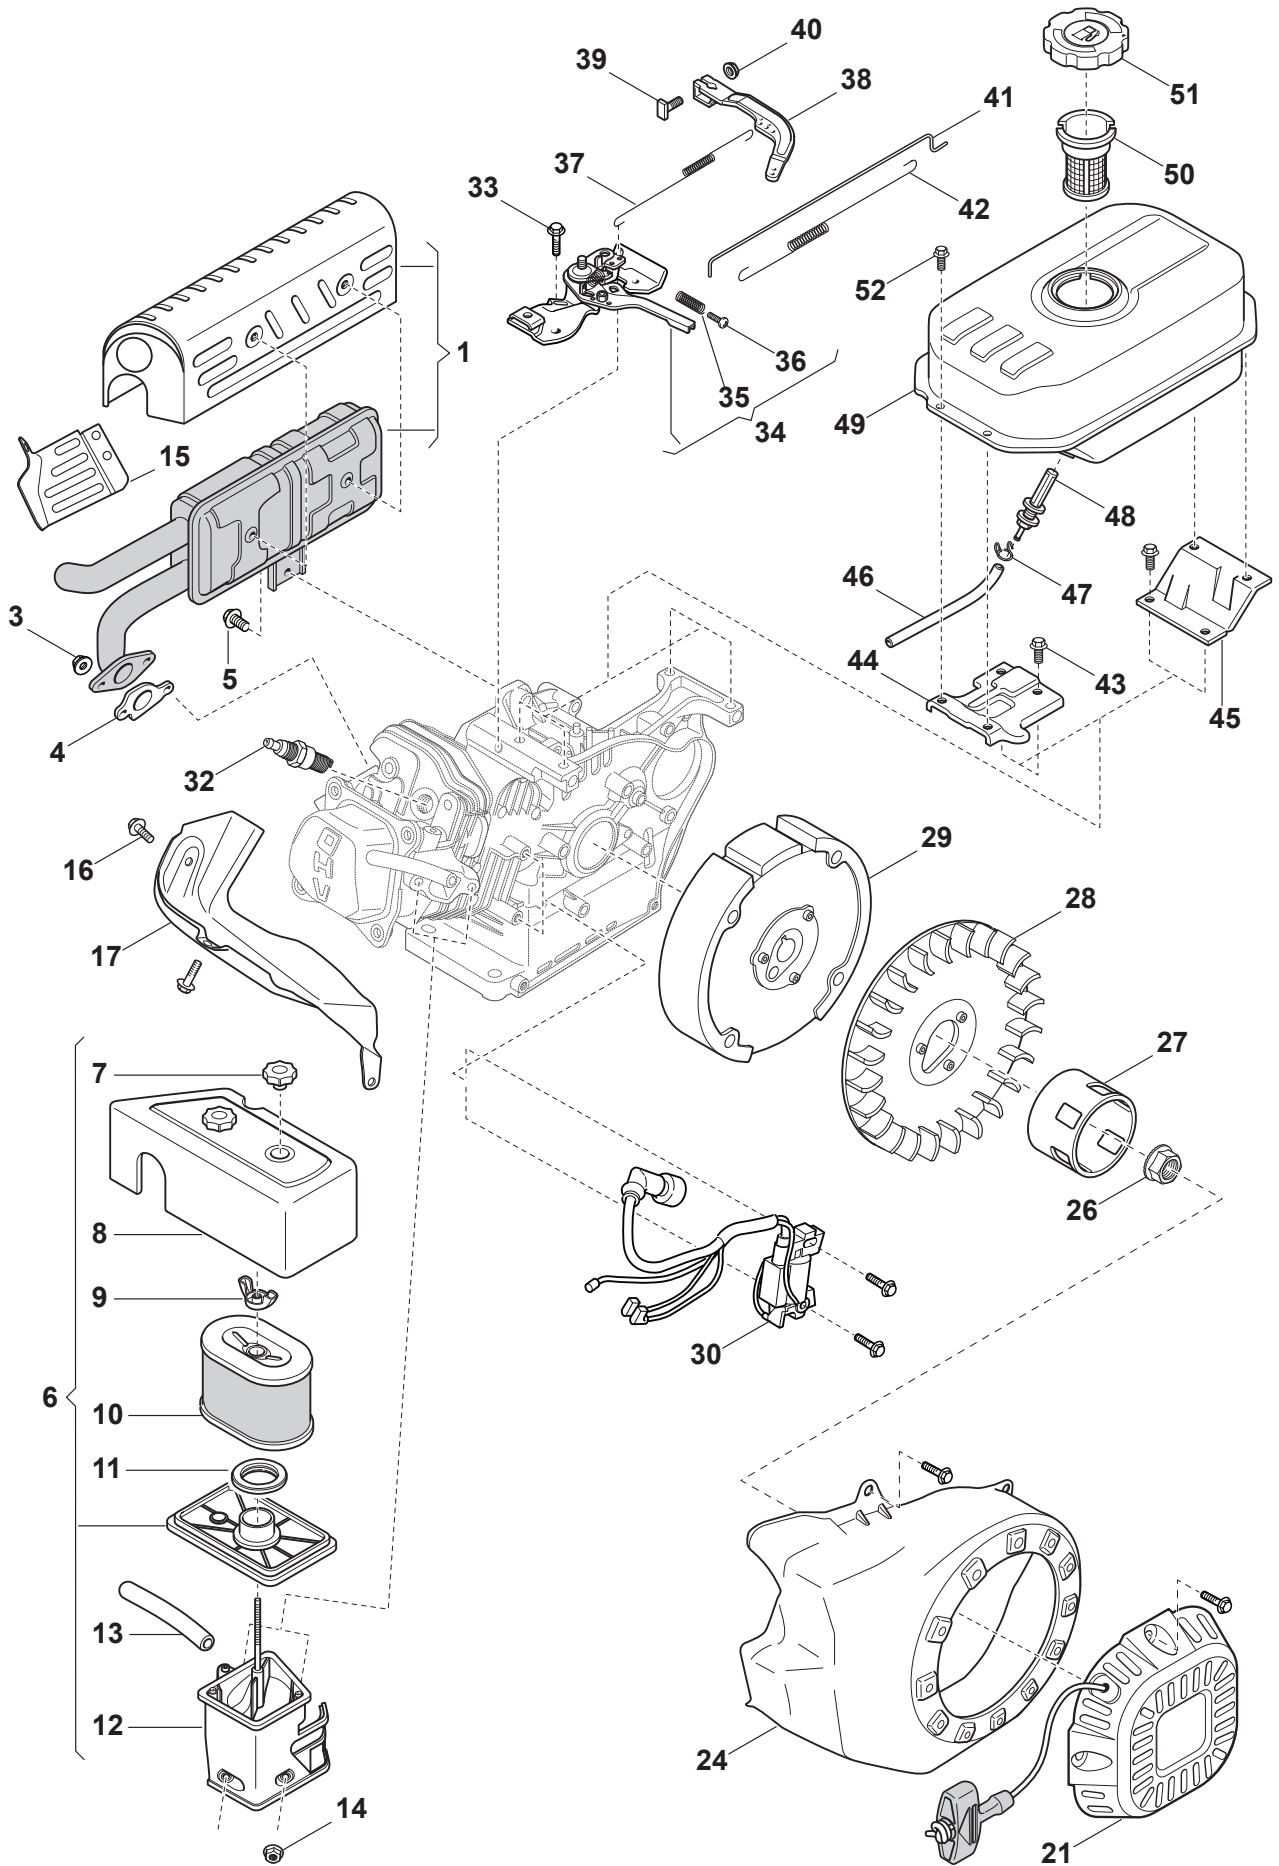

Utgåva Issue 10 - 2016		Motor - Start kpl, Bränsletank		Engine - Starter Assy, Tank	
Pos. Fig.	Antal Q.ty	Art nr Part No	Benämning	Description	Anmärkning Notes
1	1	118551189/0	Ljuddämpare	Muffler	
3	2	112154210/0	Mutter	Nut	
4	1	118551190/0	Ljuddämparpackning	Gasket, Muffler	
5	1	112793102/0	Skruv	Screw	
6	1	118551271/0	Luftfilter kpl	Air Cleaner Assy	
7	1	118551192/0	Justerratt	Knob	
8	1	118550495/0	Luftfilterkapa	Air Cleaner Cover	
9	1	118551281/0	Vingmutter	Wing Nut	
10	1	118551187/0	Luftfilter	Air Filter	
11	1	118551202/0	Packning	Gasket	
12	1	118551188/0	Luftfilterhus	Air Cleaner Base	
13	1	118550456/0	Avluftingsslang	Breather Fule Pipe	
14	2	118550806/0	Mutter	Nut	
15	1	118551191/0	Ljuddämparskydd	Muffler Protection	
16	2	118550861/0	Skruv	Screw	
17	1	118551170/0	Brytarskydd	Guard	
21	1	118551193/0	Start kpl	Starter Assy	
24	1	118551171/0	Kåpa	Cover	
26	1	118550336/0	Mutter	Nut	
27	1	118551194/0	Startkopp	Starter Cup	
28	1	118551169/0	Startkopp	Starter Cup	
29	1	118550489/0	Svänghjul kpl	Flywheel Ass.Y	
30	1	118551195/0	Elektronikspole	Elettronic Coil	
32	1	9400-0289-01	Tändstift (Rn9Yc)	Spark Plug (Rn9Yc)	
33	2	118550869/0	Skruv	Screw	
34	1	118551270/0	Reglageplatta Kpl	Remote Control Assy	
35	1	118550810/0	Fjäder	Spring	
36	1	118550811/0	Skruv	Screw	
37	1	118550808/0	Fjäder	Spring	
38	1	118550807/0	Stöd	Arm Governor	
39	1	118550805/0	Skruv	Screw	
40	1	118550806/0	Mutter	Nut	
41	1	118551178/0	Regulatorstång	Governor Link	
42	1	118550492/0	Fjäder	Spring	
43	4	112791500/0	Skruv	Screw	
44	1	118551183/0	Tankfäste	Tank Support	
45	1	118551182/0	Tankfäste	Tank Support	
46	1	118550504/0	Bränsleslang	Fuel Pipe	
47	2	118550872/0	Kabelhallare	Pipe Clip	
48	1	118550500/0	Tanknippel	Fuel Tank Hose Connection | Fuel tank joint	
49	1	118550501/0	Bränsletank	Fuel Tank	
50	1	118551176/0	Bränslefilter	Fuel Filter	
51	1	118551177/0	Tanklock	Fuel Cap	
52	4	112790781/0	Skruv	Screw