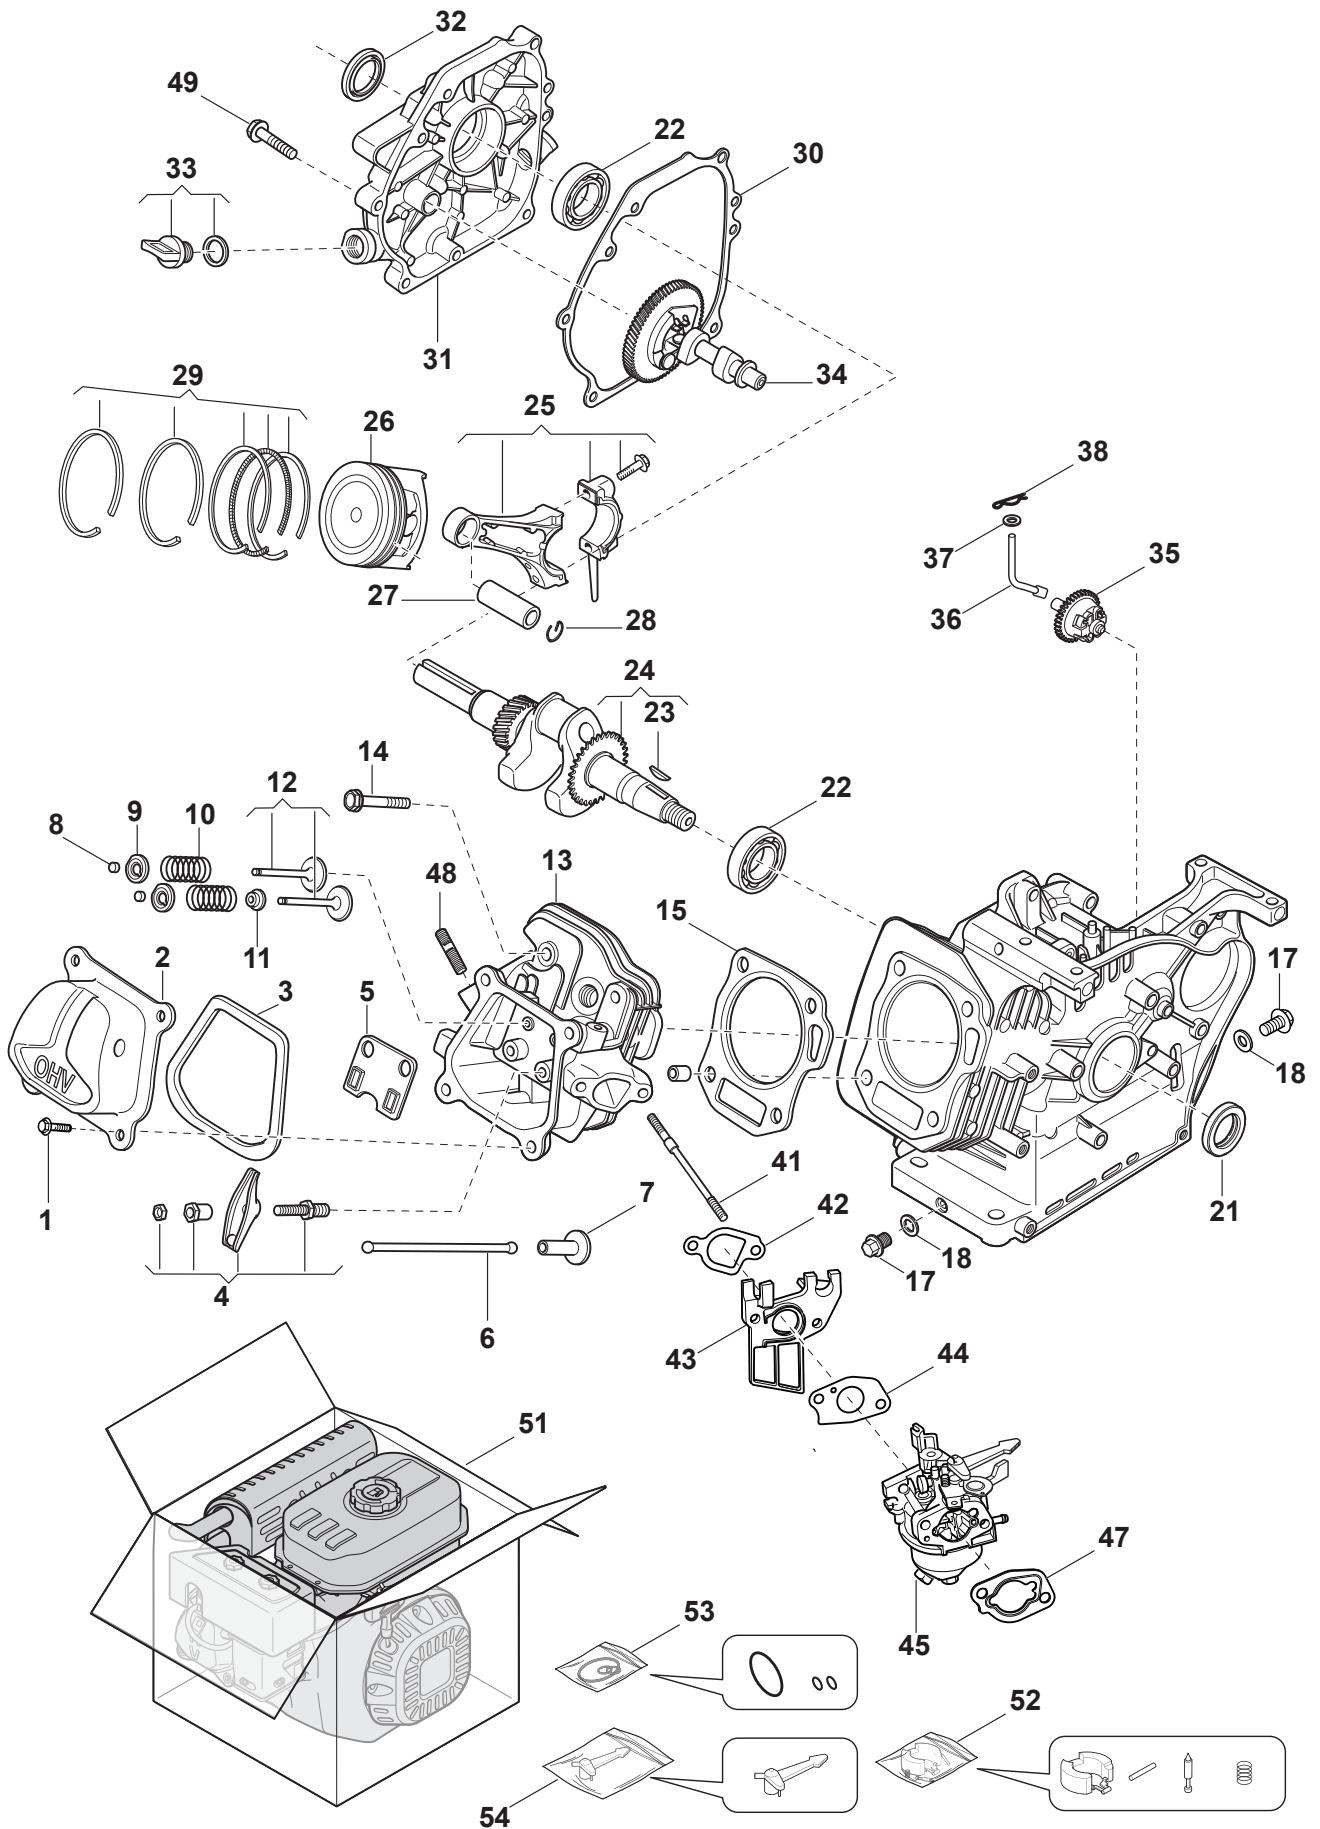

Utgåva Issue 10 - 2016		Motor - Kolv, Vevaxel		Engine - Piston, Crankshaft	
Pos. Fig.	Antal Q.ty	Art nr Part No	Benämning	Description	Anmärkning Notes
1	4	118550816/0	Skruv	Screw	
2	1	118550784/0	Täckbricka	Cover	
3	1	118551163/0	Packning	Gasket	
4	2	118550273/0	Vipparmsats	Valve Arm Set	
5	1	118550475/0	Ventillyftare	Valve Lifter	
6	2	118550474/0	Stötstang	Push Rod | Push Rods	
7	2	118550623/0	Ventillyftare	Valve Lifter	
8	2	118551166/0	Ventil keeper	Valve keeper	
9	2	118551167/0	Clip	Retainer	
10	2	118551300/0	Fjäder	Spring	
11	1	118551303/0	Packning	Gasket	
12	1	118551344/0	Insugningsventil + Utblåsning- sventil	Valve Assy, Intake + Exhaust	
13	1	118550798/0	Topplöck	Cylinder Head	
14	4	118551200/0	Skruv	Screw	
15	1	118551294/0	Packning	Gasket	
17	2	118550460/0	Oljeavtappl. Plugg	Drain plug bolt | Oil Cap Assy	
18	2	118550793/0	Bricka	Washer , Drain Plug	
21	1	118550379/0	Tätningring	Oil Seal	
22	2	118550280/0	Kullager	Ball Bearing	
23	1	118550288/0	Woodruffkil	Woodruff Key	
24	1	118550617/0	Vevaxel	Crankshaft	
25	1	118550470/0	Vevstake	Connecting Rod Assy	
26	1	118551213/0	Kolv	Piston	
27	1	118550915/0	Kolvspind	Piston Pin	
28	2	118550914/0	Bricka	Washer, Piston Pin	
29	1	118550286/0	Kolvringssats	Piston, Ring Set	
30	1	118550782/0	Vevhuspackning	Crankcase Gasket	
31	1	118551161/0	Vevhuskapa	Crankcase Cover	
32	1	118550379/0	Tätningring	Oil Seal	
33	1	118551160/0	Oljepåfyllningslock	Oil Tank Cap	
34	1	118550624/0	Kamaxel	Camshaft Assy	
35	1	118550787/0	Regulator Kpl	Speed Governor Assy	
36	1	118550459/0	Regulatorarm	Governor arm shaft | Shaft, Govern- nor Arm	
37	1	118550858/0	Bricka	Washer	
38	1	118550856/0	Lasnal	Cotter Pin	
41	2	118551335/0	Hårnålsspindbult	Stud Bolt	
42	1	118551174/0	Packning, Förgasare/Insulator	Carburetor Gasket	
43	1	118551175/0	Insugningsrör	Intake Manifold	
44	1	118551173/0	Packning, Förgasare/Insulator	Carburetor Gasket	
45	1	118550877/0	Förgasare Kpl	Carburettor	
47	1	118550482/0	Packning | Förgasardistans	Gasket | Spacer	
48	2	118550454/0	Hårnålsspindbult	Stud Bolt	
49	6	118551199/0	Skruv	Screw	
51	1	118550508/0	Motor Kpl 165F	Engine Assembled	
52	1	118550486/0	Flödesventil kpl	Valve Float Assy	
53	1	118550485/0	Packningssats-förg.	Gasket Carburettor Assy	
54	1	118550481/0	Chokereglage	Choke Lever