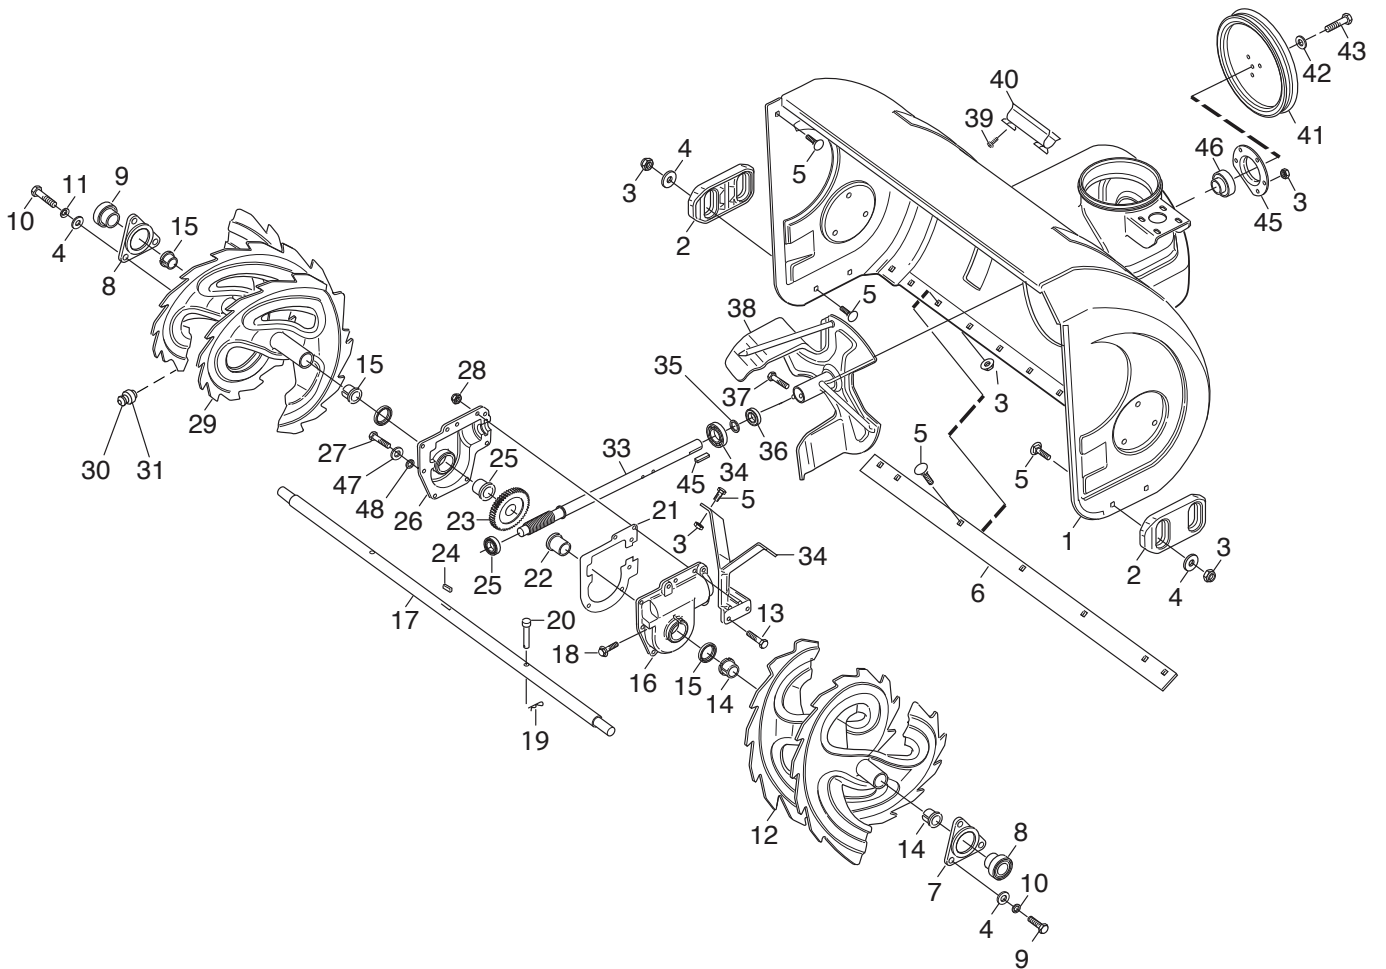

### **ST 4262 PB**

**18-2842-31 - Season 2016**

- Use GLOBAL GARDEN PRODUCT Genuine Spare Parts specified in the parts list for repair and/or replacement.
  - The contents described in the parts list may change due to improvement.
  - The drawings of the spare parts are only indicative and might not represent the part in question exactly.
  - The indications "right" - "left" - "front" - "rear" refer to the position of the operator when using the machine.
- When placing orders of parts for repair and/or replacement, make sure that the illustrated parts list is the one applying to the machine's year of manufacture, as shown on the identification plate attached to the machine.

[www.stiga.com](http://www.stiga.com)

Utgåva Issue 44 - 2015		Kaross Body works			
Pos. Fig.	Antal Q.ty	Art nr Part No	Benämning	Description	Anmärkning Notes
1	8	112155000/0	Mutter	Nut	
2	1	1811-3074-01	Vinkellänk	Elbow link	
3	1	112293202/0	Mutter	Nut	
4	1	118820274/0	Gear Bar	Connection Rod	
5	4	118820041/0	Mutter	Nut	
6	4	118820040/0	Knopp	Knob	
7	2	118820071/0	Armrests Pads	Armrests Pads	
8	4	112819205/0	Skruv	Screw	
9	4	2132110	Skruv	Screw	
28	4	112521330/0	Bricka	Washer	
29	4	112582101/0	Lasbricka	Grower	
10	1	118820275/0	Remskydd	Belt Protection	
11	1	1811-3131-01	Belt Rod	Belt Rod	
12	1	9997-0820-16	Skruv	Screw	
13	1	9699-0090-02	Bricka	Washer	
14	1	118820276/0	Utkast kpl	Chute Assembly	
15	1	1811-3078-01	Snöborttagingsverktyg	Snow removal tool	
16	1	1811-3075-01	Mutter	Nut	
17	1	1811-2994-01	Dämpmatta	Pad	
18	1	1811-3045-01	Damask	Hollow worm	
19	1	1811-2995-01	Stift	Shaft	
20	1	1811-2997-01	Anslutningsstag, undre	Connect rod, under	
21	1	118820074/0	Stift	Pin	
22	1	1811-2996-01	Bricka	Washer	
23	1	1811-2993-01	Aluminiumfäste	Aluminum bracket	
24	6	112530060/0	Fjäderbricka	Spring Washer	
25	6	112727794/0	Skruv	Screw	
26	3	1811-3077-01	Fixeringsfäste	Fixed block	
27	1	118820075/0	Drivrem	Belt	