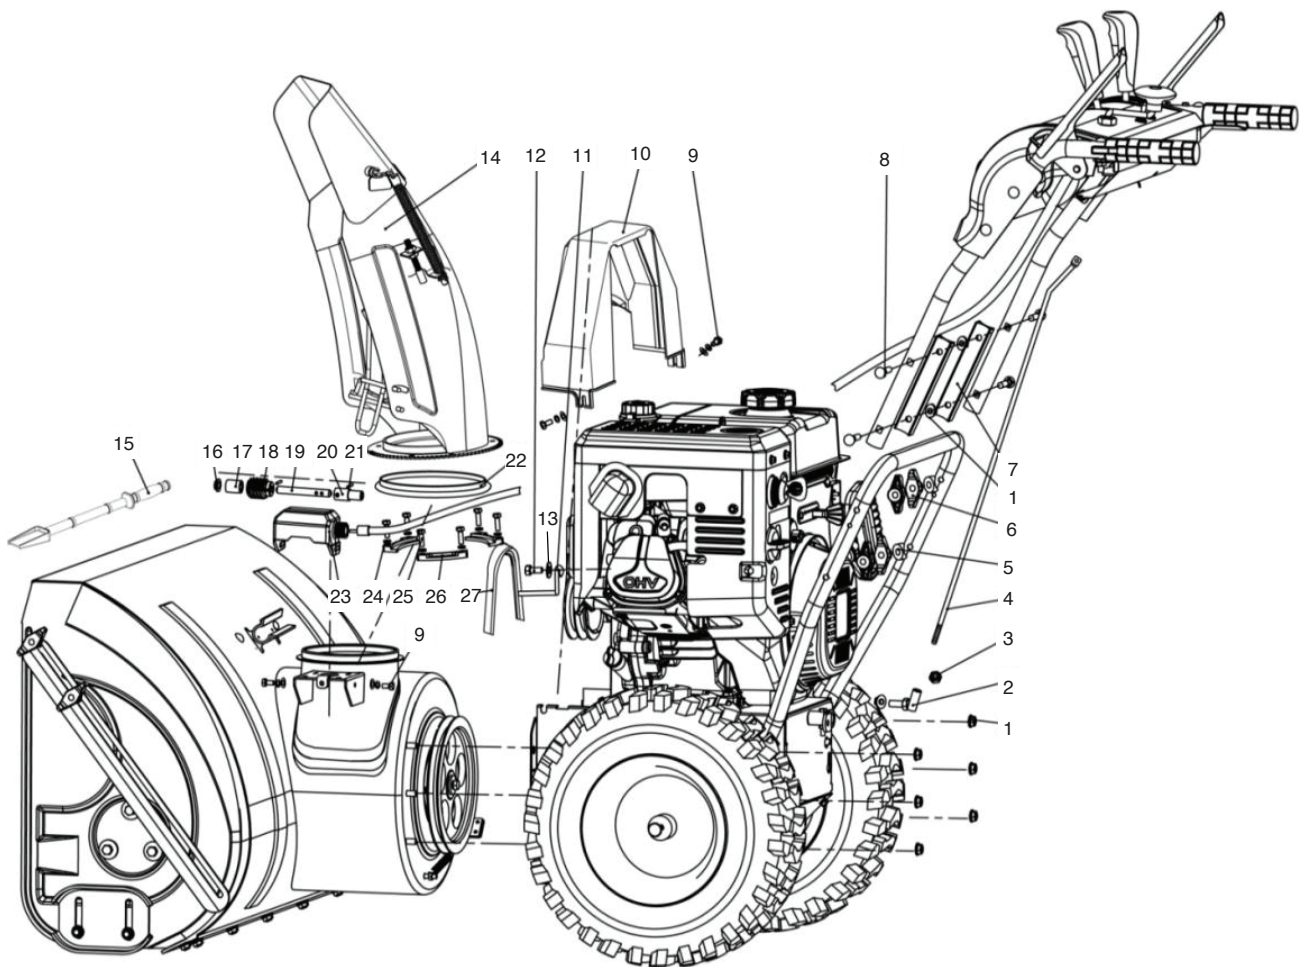

Utgåva Issue 44 - 2015		Kaross Body works			
Pos. Fig.	Antal Q.ty	Art nr Part No	Benämning	Description	Anmärkning Notes
1	8	112155000/0	Mutter	Nut	
2	1	1811-3074-01	Vinkellänk	Elbow link	
3	1	112293202/0	Mutter	Nut	
4	1	118820274/0	Gear Bar	Connection Rod	
5	4	118820041/0	Mutter	Nut	
6	4	118820040/0	Knopp	Knob	
7	2	118820071/0	Armrests Pads	Armrests Pads	
8	4	112819205/0	Skruv	Screw	
9	4	2132110	Skruv	Screw	
28	4	112521330/0	Bricka	Washer	
29	4	112582101/0	Lasbricka	Grower	
10	1	118820275/0	Remskydd	Belt Protection	
11	1	1811-3131-01	Belt Rod	Belt Rod	
12	1	9997-0820-16	Skruv	Screw	
13	1	9699-0090-02	Bricka	Washer	
14	1	118820276/0	Utkast kpl	Chute Assembly	
15	1	1811-3078-01	Snöborttagingsverktyg	Snow removal tool	
16	1	1811-3075-01	Mutter	Nut	
17	1	1811-2994-01	Dämpmatta	Pad	
18	1	1811-3045-01	Damask	Hollow worm	
19	1	1811-2995-01	Stift	Shaft	
20	1	1811-2997-01	Anslutningsstag, undre	Connect rod, under	
21	1	118820074/0	Stift	Pin	
22	1	1811-2996-01	Bricka	Washer	
23	1	1811-2993-01	Aluminiumfäste	Aluminum bracket	
24	6	112530060/0	Fjäderbricka	Spring Washer	
25	6	112727794/0	Skruv	Screw	
26	3	1811-3077-01	Fixeringsfäste	Fixed block	
27	1	118820075/0	Drivrem	Belt