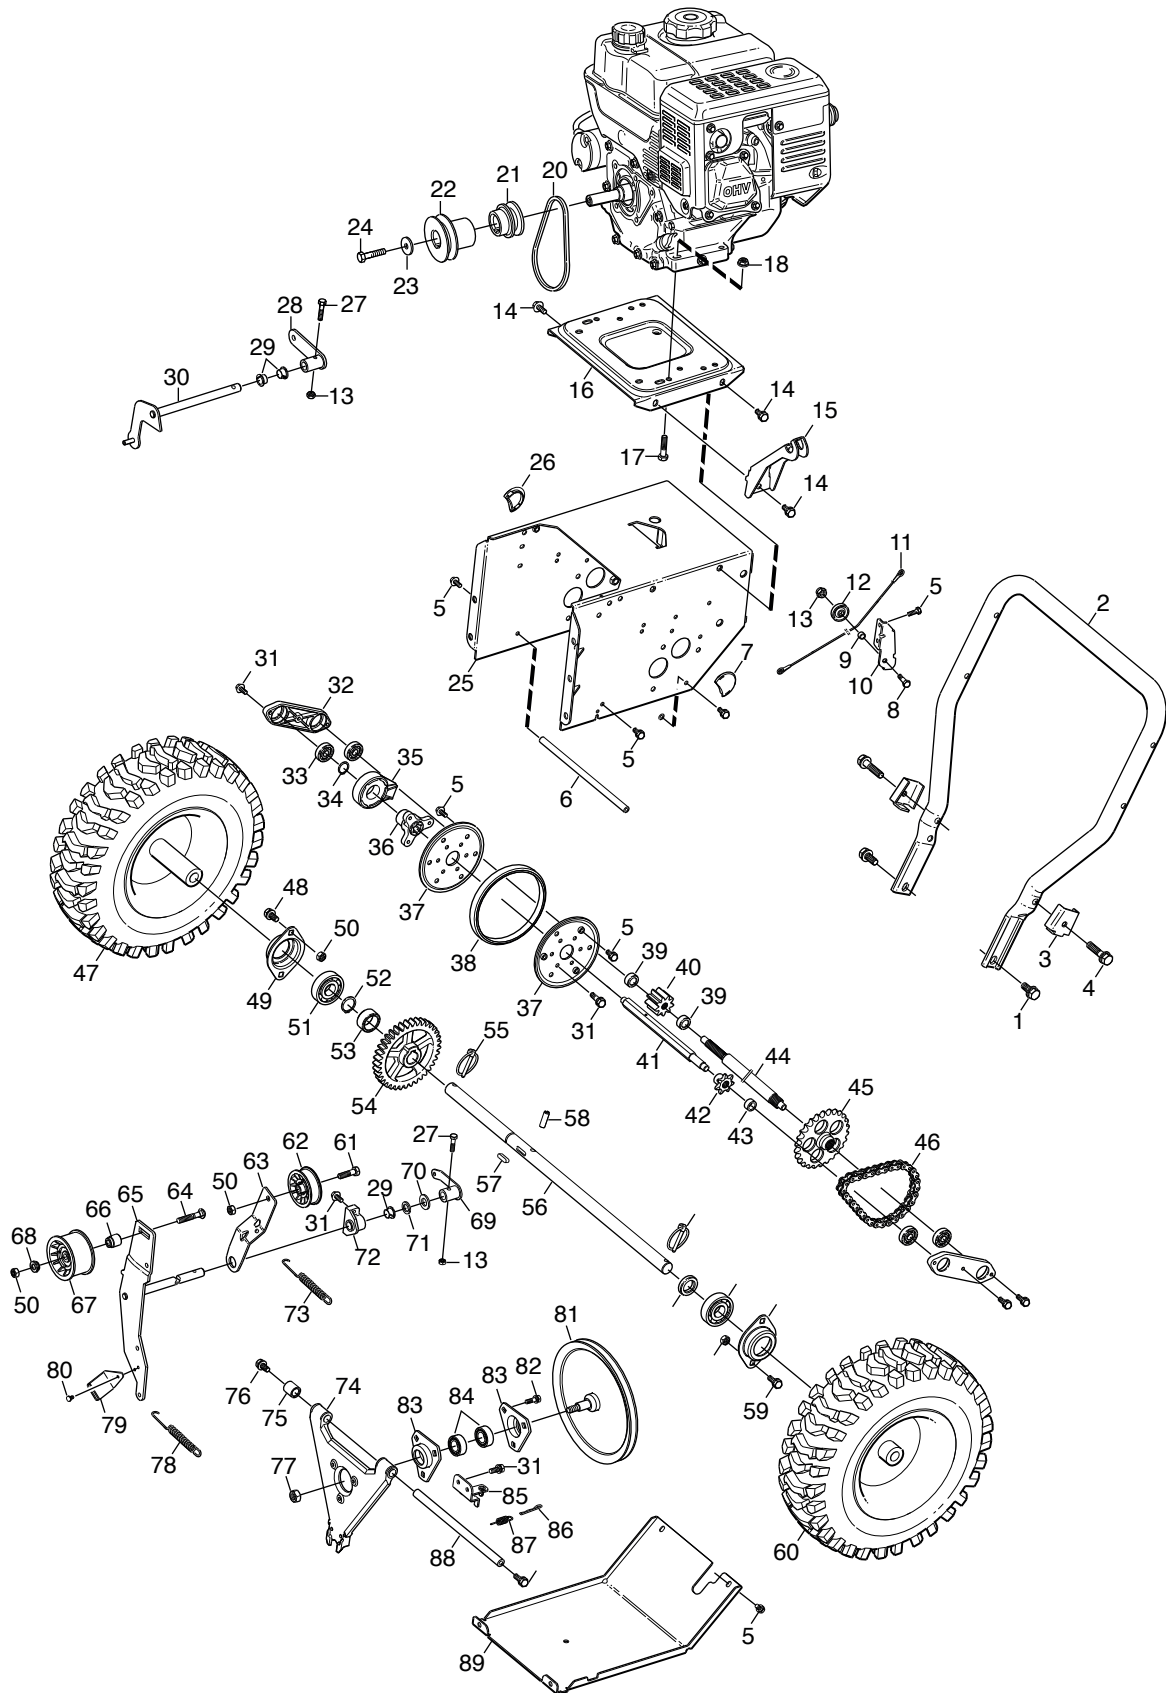

Utgåva Issue 44 - 2015		Transmission			
Pos. Fig.	Antal Q.ty	Art nr Part No	Benämning	Description	Anmärkning Notes
1	2	9997-1025-16	Skruv	Screw	
2	1	118820293/0	Handtag	Handle, Lower	
3	2	118820294/0	Fäste	Bracket	
4	2	112794900/0	Skruv	Screw	
5	14	9997-0612-16	Skruv	Screw	
6	2	118820295/0	Växeljusterings	Strut	
7	1	118820296/0	Front-Övre	Cover	
8	1	112791400/0	Skruv	Screw	
9	1	118820298/0	Hylsa	Sleeve	
10	1	118820094/0	Pulley Seat	Pulley Seat	
11	1	118820299/0	Kabel	Wire	
12	1	118820300/0	Remskiva	Pulley	
13	3	112154510/0	Mutter	Nut	
14	4	112793102/0	Skruv	Screw	
15	1	118820301/0	Connecting Plate	Connecting Plate	
16	1	118820302/0	Engine Fixing Plate	Engine Plate - Black	
17	4	112691100/0	Skruv	Screw	
18	4	112155000/0	Mutter	Nut	
20	1	118820303/0	Kilrem	Belt	
21	1	118820101/0	Remskiva	Drive Pulley	
22	1	118820102/0	Remskiva	Pulley	
23	1	9699-0109-02	Bricka	Washer	
24	1	112793312/0	Skruv	Screw	
25	1	118820305/0	Hus	Housing, Transmission	
26	1	118820306/0	Front-Övre	Cover	
27	2	112674550/0	Skruv	Screw	
28	1	1811-3012-01	Växelkoppling	Gear connector	
29	3	1811-3113-01	Plastbussning	Plastic bushing	
30	1	118820308/0	Stäg	Strut	
31	13	112791200/1	Skruv	Screw	
32	2	118820309/0	Shaft seat	Bearing Housing	
33	4	118820310/0	Kullager	Ball Bearing	
34	1	112609800/0	Segersäkring D.25	Seeger	
35	1	118820312/0	Shift Bearing	Shift Bearing	
36	1	118820314/0	Fäste	Bracket	
37	2	118820110/0	Inner Ring	Inner Ring	
38	1	118820317/0	Gummi	Rubber	
39	2	118820112/0	Hylsa	Sleeve	
40	1	118820315/0	Drive Gear	Gear	
41	1	118820319/0	Axel	Hexagon Shaft	
42	1	118820322/0	Kuggjul	Sprocket	
43	1	118820323/0	Distans	Spacer	
44	1	118820320/0	Axel	Shaft	
45	1	118820118/0	Kuggjul	Chain Wheel	
46	1	118820119/0	Kedja	Chain	
47	1	118820120/0	Däck	Tyre	
48	4	9997-0820-16	Skruv	Screw	
49	2	1811-3115-01	Lagerhus	Bearing Housing	
50	6	112155000/0	Mutter	Nut