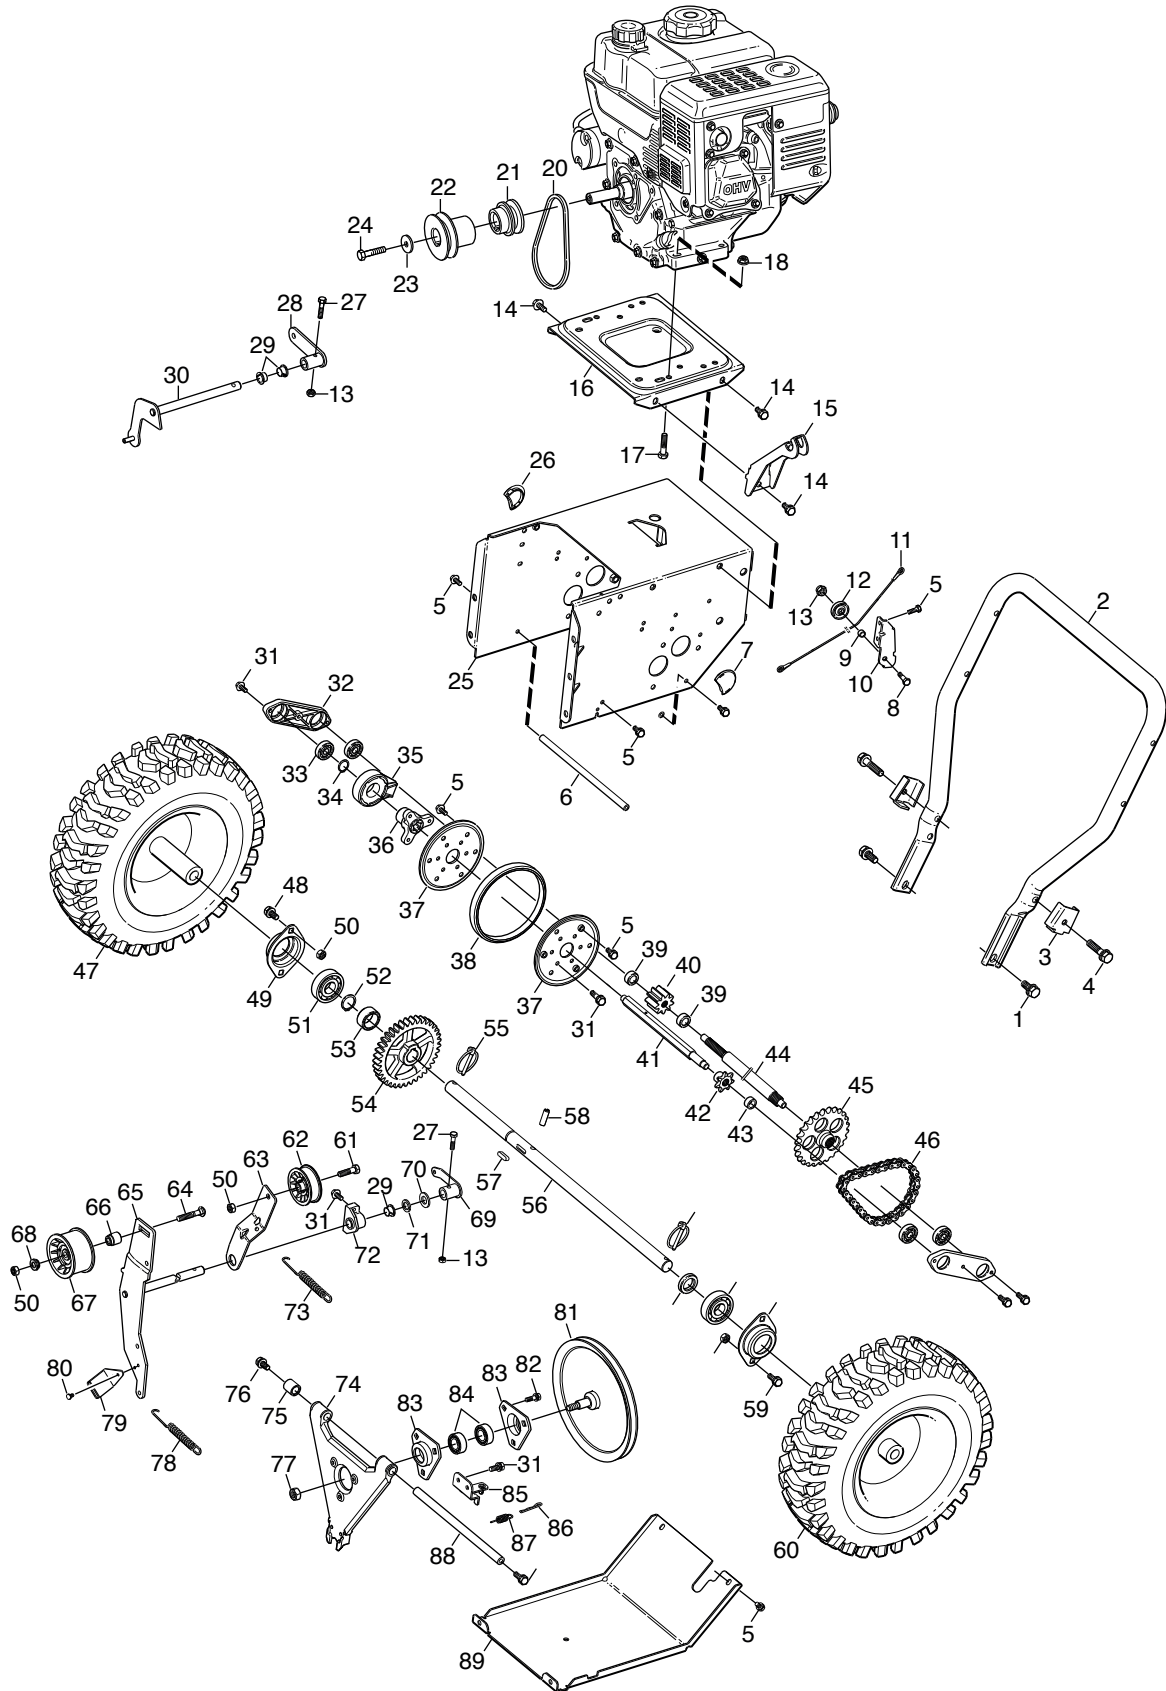

Utgåva Issue 44 - 2015		Transmission		Transmission	
Pos. Fig.	Antal Q.ty	Art nr Part No	Benämning	Description	Anmärkning Notes
51	2	118820121/0	Kullager	Ball Bearing	
52	1	112609260/0	Sparring Sga 20	Seeger	
53	1	118820122/0	Bussning	Sleeve	
54	1	118820123/0	Drive Gear	Drive Gear	
55	2	1811-3133-01	Snabbmutter	Push nut	
56	1	118820124/0	Drivaxel	Driving Shaft	
57	1	118820125/0	Kil	Key	
58	1	118820126/0	Stift	Pin	
59	1	118820127/0	Shaft Sleeve	Shaft Sleeve	
60	1	118820581/0	Däck	Tyre	
61	1	112793701/0	Skruv	Screw	
62	1	1811-3064-01	Spännrulle	Tension pulley	
63	1	118820337/0	Spännare	Tensioner	
64	1	112819100/0	Skruv	Screw	
65	1	118820338/0	Fäste	Bracket	
66	1	1811-3055-01	Bussning	Bushing	
67	1	1811-3057-01	Spännrulle	Tension pulley	
68	1	1811-3056-01	Dämpmatta	Pad	
69	1	118820334/0	Spännare	Tensioner	
70	1	112521370/0	Bricka	Washer	
71	1	112530150/0	Fjäderbricka	Spring Washer	
72	1	118820336/0	Fixeringsblock	Fixing Block	
73	1	1811-3118-01	Bromsfjäder	Spring	
74	1	118820341/0	Faste	Support	
75	1	118820342/0	Distans	Spacer	
76	2	118820135/0	Skruv	Screw	
77	1	112156603/0	Mutter	Nut	
78	1	118820343/0	Bromsfjäder	Brake Spring	
79	2	118820344/0	Nit	Rivet	
80	1	118820345/0	Brake block	Brake block	
81	1	118820339/0	Remskiva	Pulley	
82	3	112791400/0	Skruv	Screw	
83	2	1811-3116-01	Lagerhus	Bearing Housing	
84	2	118820340/0	Kullager	Ball Bearing	
85	1	118820347/0	Fäste	Bracket	
86	1	118820348/0	SaxSprint	Cotter Pin	
87	1	118820143/0	Fjäder	Spring	
88	1	1811-3125-01	Växeljusterings	Strut	
89	1	118820346/0	Bottenplåt Kpl	Plate, Lower