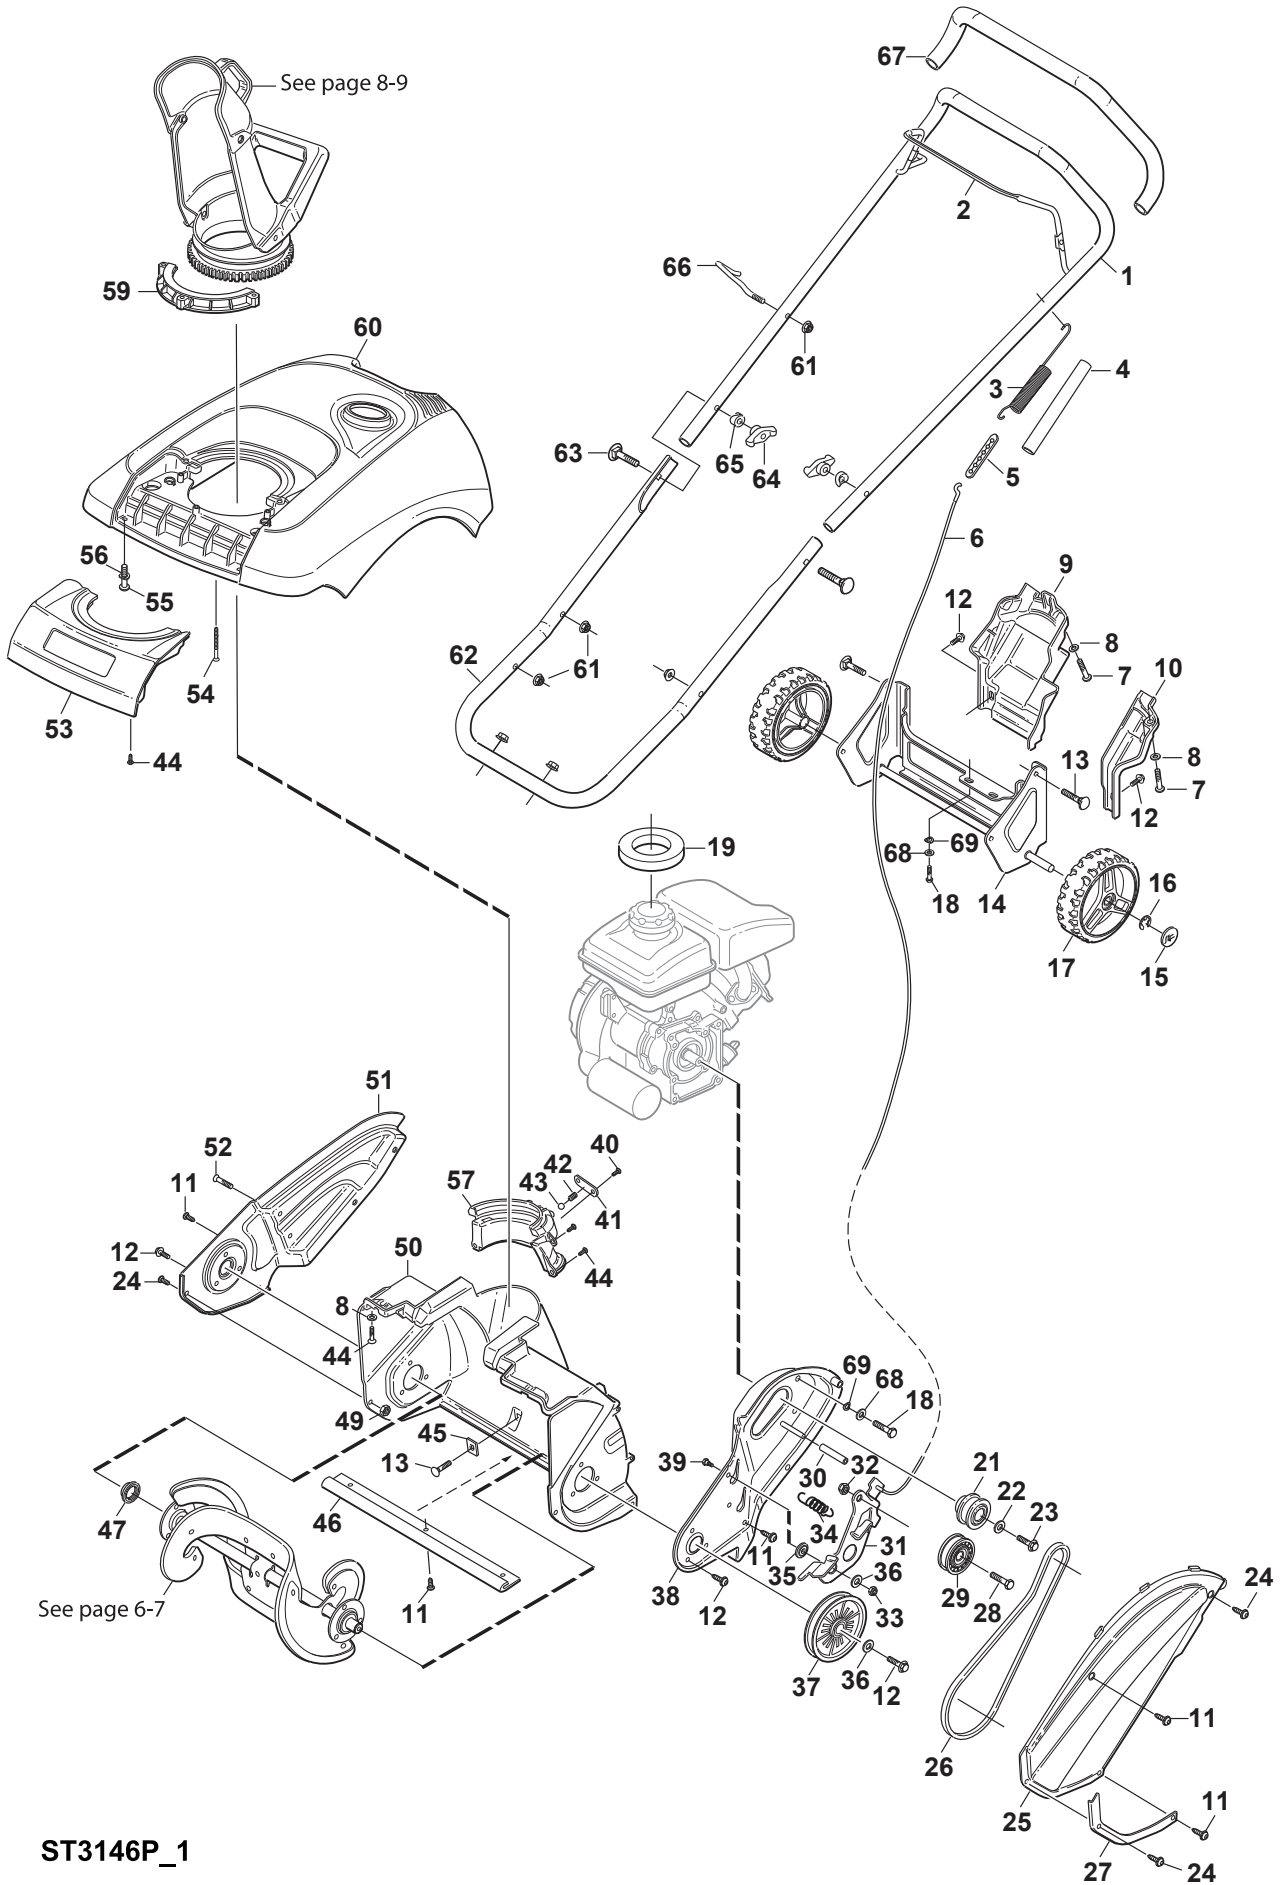

ST3146P_1

Utgåva Issue 38 - 2015		Styre, reglage		Handle, Controls	
Pos. Fig.	Antal Q.ty	Art nr Part No	Benämning	Description	Anmärkning Notes
1	1	118820001/0	Styre	Handlebar, Upper	
2	1	118820002/0	Kopplingsreglage	Clutch Lever	
3	1	118820059/0	Fjäder	Spring	
4	1	118820003/0	Sleeve	Sleeve	
5	1	118820004/0	Plat	Plate	
6	1	118820005/0	Kabel	Wire	
7	3	6981427	Skruv	Screw	
8	7	112523000/1	Bricka	Washer	
9	1	118820006/0	Kapa, bakre	Rear Cover	
10	1	118820007/0	Connecting seat	Connecting seat	
11	10	6981427	Skruv	Screw	
12	9	112735699/0	Skruv	Screw	
13	6	9897-0875-12	Skruv	Screw	
14	1	118820008/0	Hjulaxel	Wheel Axle	
15	2	118820009/0	Hjulkapa	Wheel Cover	
16	2	1811-3158-01	Spärring	Spring ring	
17	2	118820010/0	Hjul	Wheel	
18	5	112792611/0	Skruv	Screw	
19	1	118820011/0	Isoleringshylsa	Grommet	
21	1	118820013/0	Remskiva	Belt Pulley	
22	1	9699-0109-02	Bricka	Washer	
23	1	118820014/0	Skruv	Screw	
24	3	118800251/0	Skruv	Screw	
25	1	118820015/0	Remskydd	Belt Cover	
26	1	118820016/0	Drivrem	Belt	
27	1	118820017/0	Plat	Plate	
28	1	112793701/0	Skruv	Screw	
29	1	1811-3064-01	Spännrulle	Tension pulley	
30	1	118820018/0	Bussning	Bushing	
31	1	118820019/0	Spännarm	Idler drive arm	
32	1	112155000/0	Mutter	Nut	
33	1	112154510/0	Mutter	Nut	
34	1	118820020/0	Fjäder	Spring	
35	1	118820021/0	Bussning	Bushing	
36	2	9699-0109-02	Bricka	Washer	
37	1	118820022/0	Remskiva	Belt Pulley	
38	1	118820023/0	Vänster, Hus	Left housing	
39	1	9897-0875-12	Skruv	Screw	
40	2	9849-7809-16	Skruv	Screw	
41	1	118820024/0	Plåt	Plate	
42	1	118820025/0	Fjäder	Spring	
43	1	118820026/0	Kula	Ball	
44	17	6981426	Skruv	Screw	
45	2	118820067/0	Bricka	Washer	
46	1	118820027/0	Plat	Plate	
47	1	118820028/0	Tätning	Seal	
49	2	118820030/0	Mutter	Nut	
50	1	118820031/0	Hus	Housing