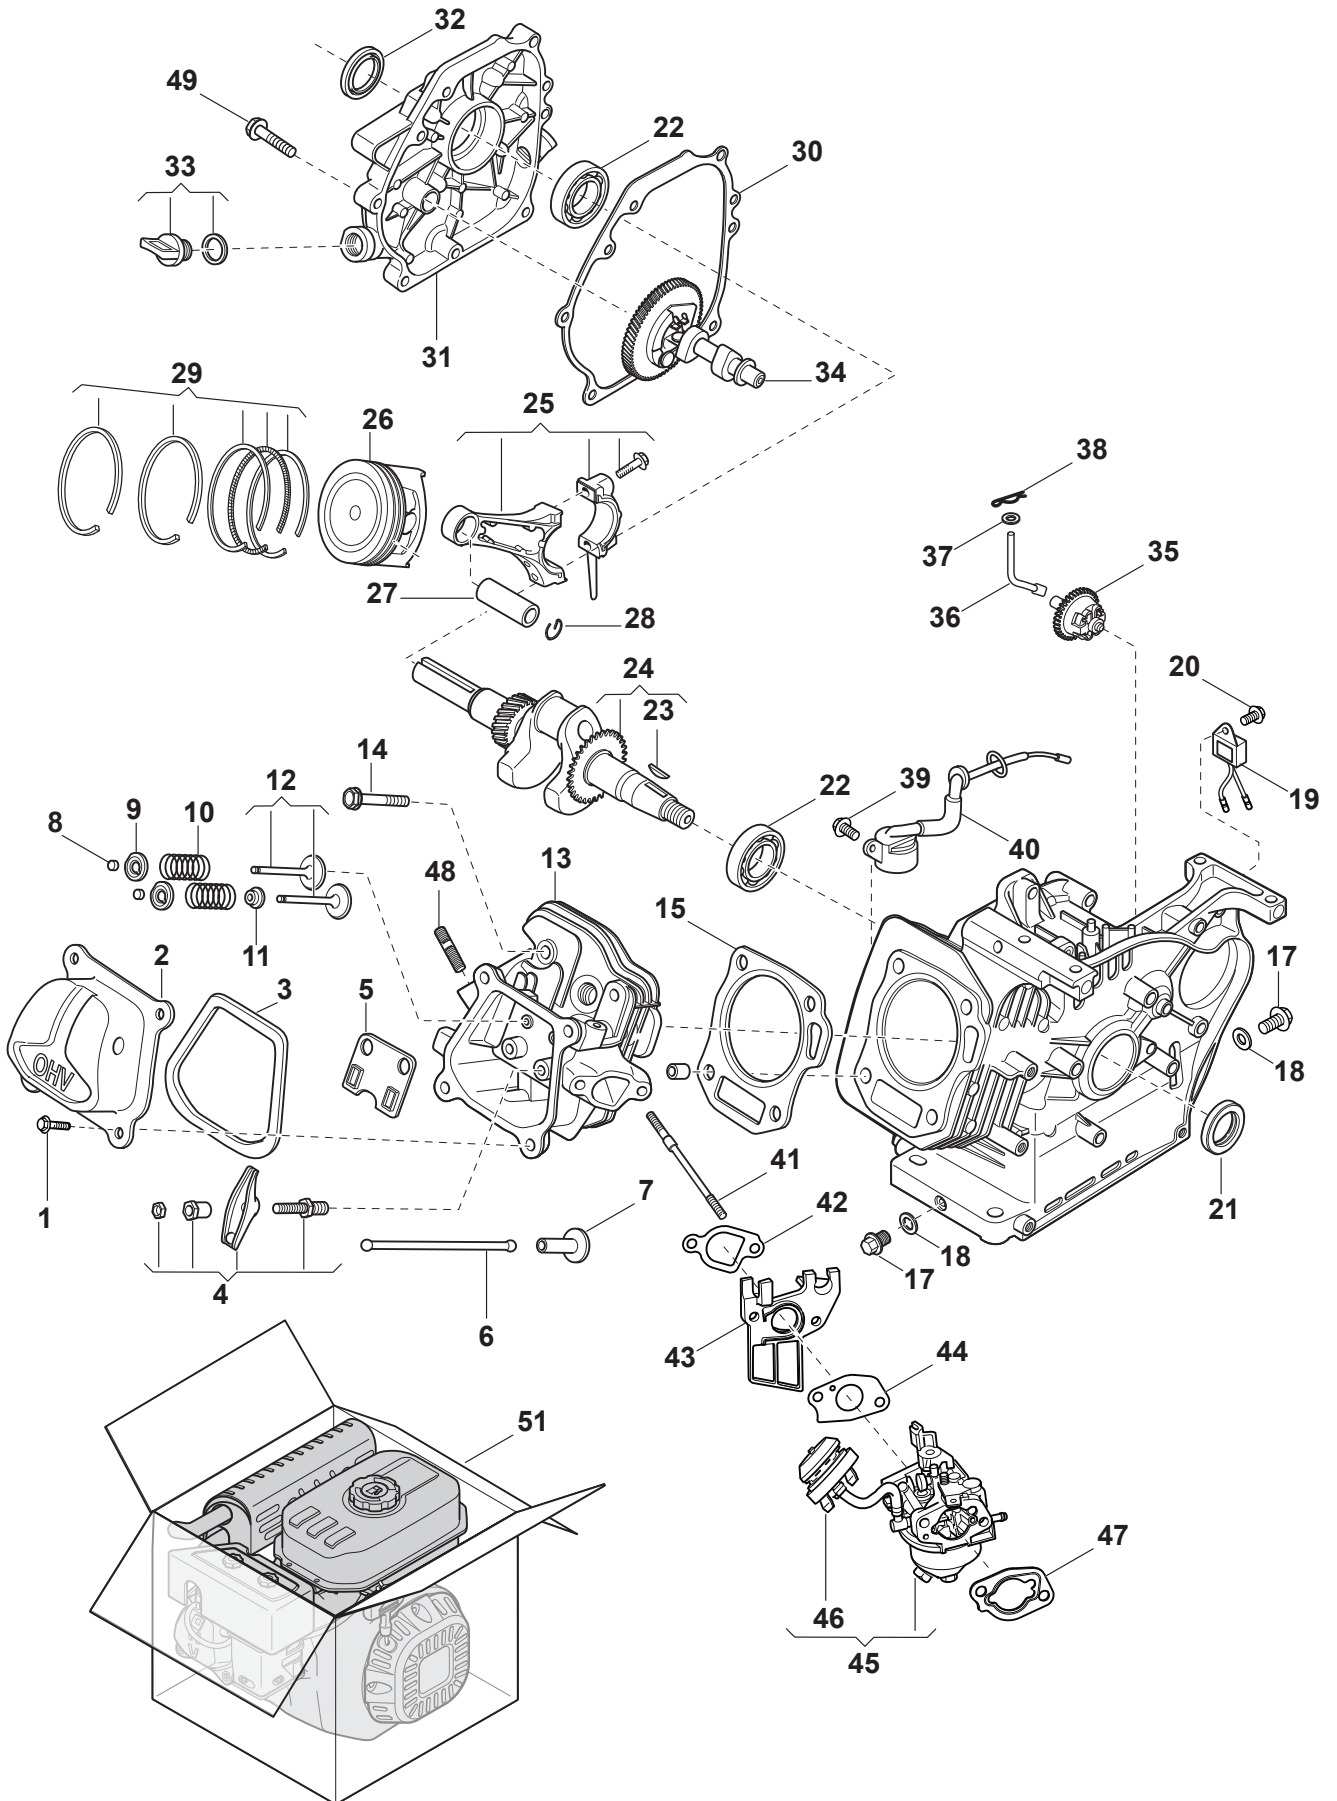

Utgåva Issue 10 - 2016		Motor - Kolv, Vevaxel		Engine - Piston, Crankshaft	
Pos. Fig.	Antal Q.ty	Art nr Part No	Benämning	Description	Anmärkning Notes
1	4	118550816/0	Skruv	Screw	
2	1	118550784/0	Täckbricka	Cover	
3	1	118551163/0	Packning	Gasket	
4	2	118550273/0	Vipparmsats	Valve Arm Set	
5	1	118550475/0	Ventillyftare	Valve Lifter	
6	2	118550474/0	Stötstang	Push Rod | Push Rods	
7	2	118550623/0	Ventillyftare	Valve Lifter	
8	2	118551166/0	Ventil keeper	Valve keeper	
9	2	118551167/0	Clip	Retainer	
10	2	118550896/0	Fjäder	Spring	
11	1	118551168/0	Packning	Gasket	
12	1	118551203/0	Insugningsventil + Utblåsning- sventil	Valve Assy, Intake + Exhaust	
13	1	118551162/0	Topplöck	Cylinder Head	
14	4	118551200/0	Skruv	Screw	
15	1	118550783/0	Packning	Gasket	
17	2	118550460/0	Oljeavtappl.Plugg	Drain plug bolt | Oil Cap Assy	
18	2	118550793/0	Bricka	Washer , Drain Plug	
19	1	118551198/0	Sensor	Sensor	
20	1	118550869/0	Skruv	Screw	
21	1	118550379/0	Tätningring	Oil Seal	
22	2	118550280/0	Kullager	Ball Bearing	
23	1	118550288/0	Woodruffkil	Woodruff Key	
24	1	118550800/0	Vevaxel Kpl	Crankshaft	
25	1	118550519/0	Vevstake	Connecting Rod	
26	1	118551164/0	Kolv	Piston	
27	1	118550786/0	Kolvsprint	Piston Pin	
28	2	118551201/0	Bricka	Washer, Piston Pin	
29	1	118551165/0	Kolvrings-sats	Piston, Ring Set	
30	1	118550782/0	Vevhuspackning	Crankcase Gasket	
31	1	118551161/0	Vevhuskapa	Crankcase Cover	
32	1	118550379/0	Tätningring	Oil Seal	
33	1	118551160/0	Oljepåfyllningslock	Oil Tank Cap	
34	1	118550624/0	Kamaxel	Camshaft assy	
35	1	118550787/0	Regulator Kpl	Speed Governor Assy	
36	1	118550459/0	Regulatorarm	Governor arm shaft | Shaft, Govern- nor Arm	
37	1	118550858/0	Bricka	Washer	
38	1	118550856/0	Lasnal	Cotter Pin	
39	1	118551197/0	Oljenivabrytare	Oil Level Switch	
40	2	118550816/0	Skruv	Screw	
41	2	118550299/0	Harnalssprintbult	Stud Bolt	
42	1	118551174/0	Packning,Förgasare/Insulator	Carburetor Gasket	
43	1	118551175/0	Insugningsrör	Intake Manifold	
44	1	118551173/0	Packning,Förgasare/Insulator	Carburetor Gasket	
45	1	118551172/0	Förgasare Kpl	Carburettor	
46	1	118551184/0	Luftreningspump	Air Purge Pump	
47	1	118550482/0	Packning | Förgasardistans	Gasket | Spacer	
48	2	118550454/0	Harnalssprintbult	Stud Bolt