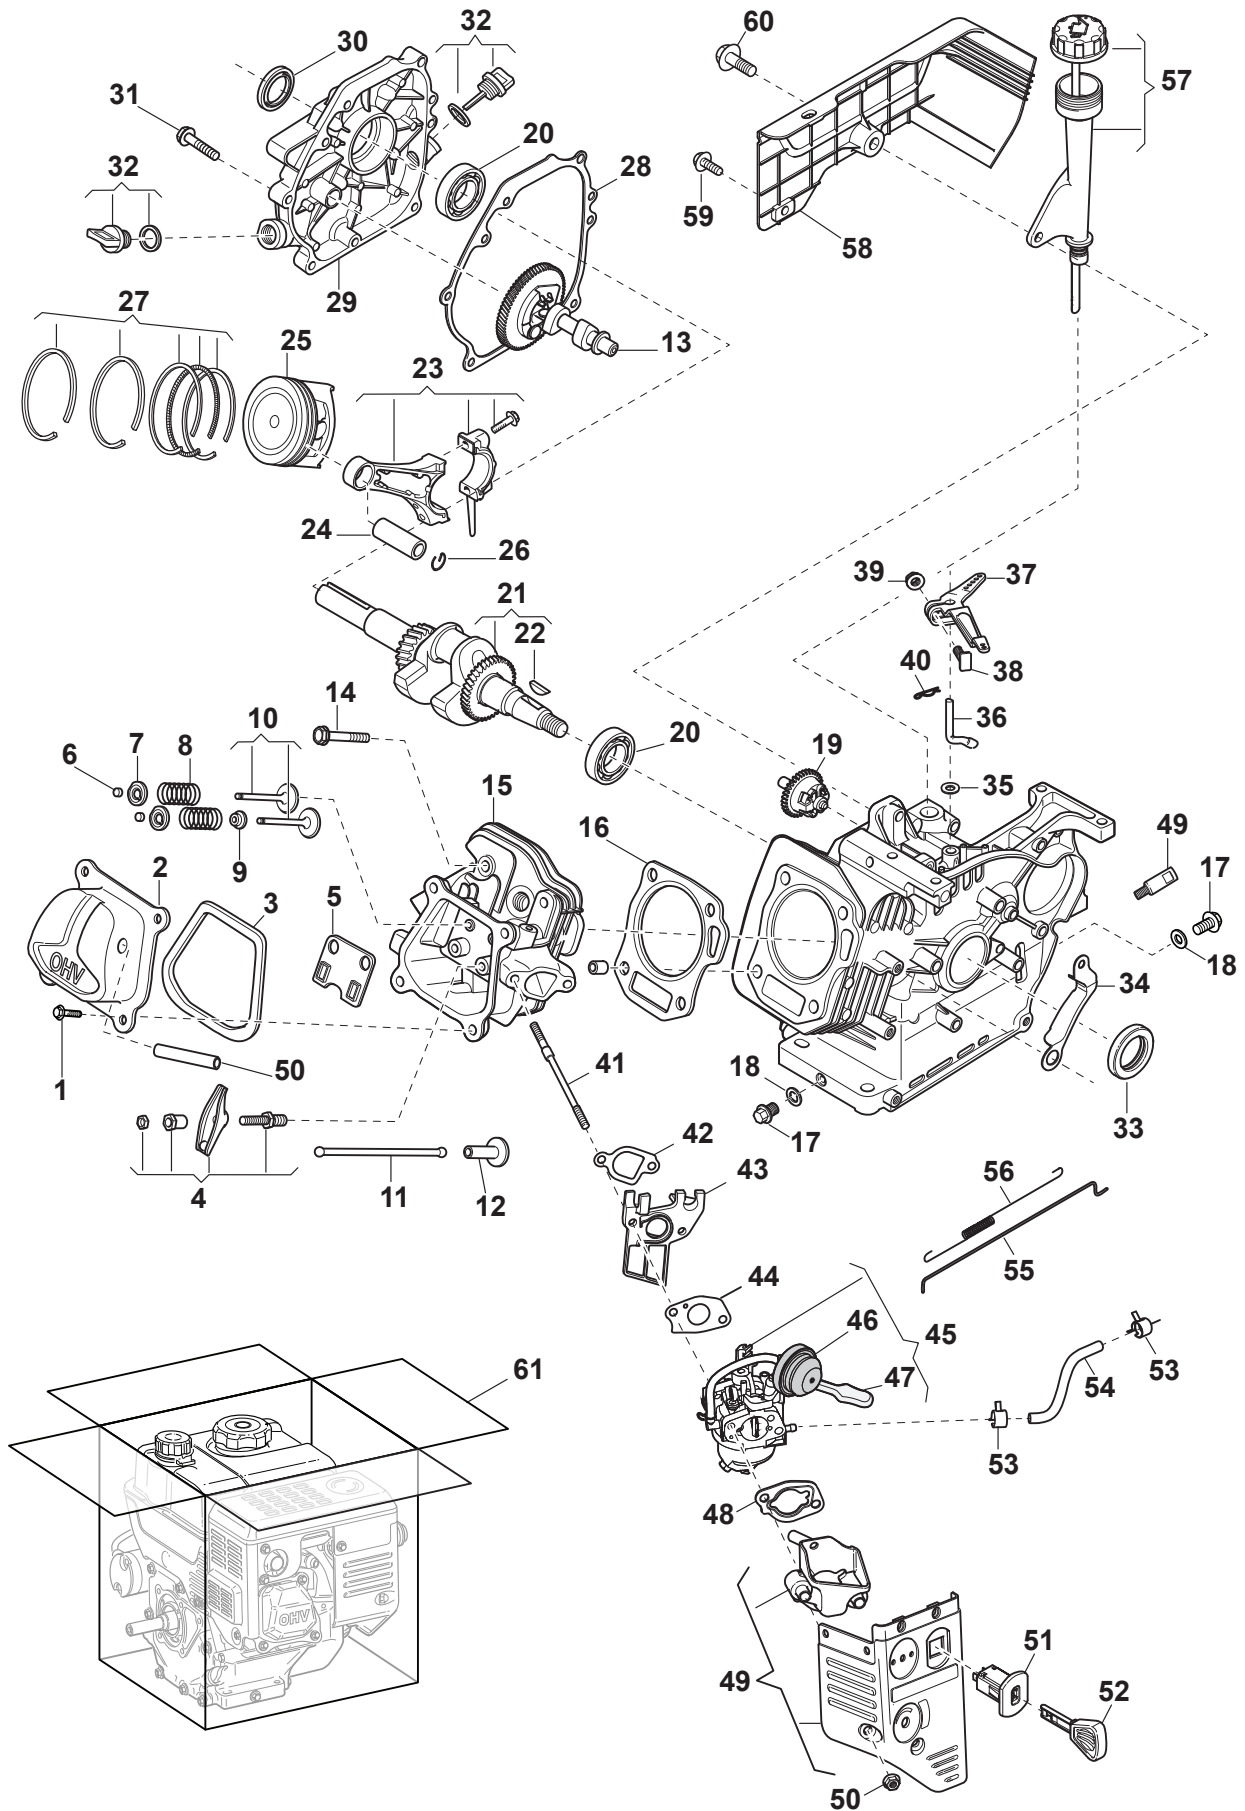

Reservdelskatalog Parts Catalogue

SM 70 - LC170FS

118551357/0 - Season 2016

- Use GLOBAL GARDEN PRODUCT Genuine Spare Parts specified in the parts list for repair and/or replacement.
 - The contents described in the parts list may change due to improvement.
 - The drawings of the spare parts are only indicative and might not represent the part in question exactly.
 - The indications "right" - "left" - "front" - "rear" refer to the position of the operator when using the machine.
- When placing orders of parts for repair and/or replacement, make sure that the illustrated parts list is the one applying to the machine's year of manufacture, as shown on the identification plate attached to the machine.

Utgåva Issue 10 - 2016		Motor - Kolv, Vevaxel		Engine - Piston, Crankshaft	
Pos. Fig.	Antal Q.ty	Art nr Part No	Benämning	Description	Anmärkning Notes
47	1	118550886/0	Chokereglage	Choke Lever	
48	1	118550482/0	Packning Förgasardistans	Gasket Spacer	
49	1	118551320/0	Luftfilter kpl	Air Cleaner Assy	
49	1	118550794/0	Ventil kpl	Valve Assy	
50	2	118550806/0	Mutter	Nut	
50	1	118551339/0	Ventilationsslang	Breather Pipe	
51	1	118550828/0	Tändningslas	Starting Switch	
52	1	118550639/0	Tändningsnyckel	Switch Key	
54	1	118551342/0	Bränsleslang	Fuel Hose	
55	1	118550493/0	Reglagestang Regulatorstang	Choke Control Rod Governor Rod	
56	1	118550492/0	Fjäder	Spring	
57	1	118551291/0	Oljesticka Kpl	Oil Filler Assy	
58	1	118551346/0	Kapa	Cover	
59	1	118550816/0	Skruv	Screw	
60	1	9942-0825-16	Skruv	Screw	
61	1	118551357/0	Motor Kpl	Engine Assembled	