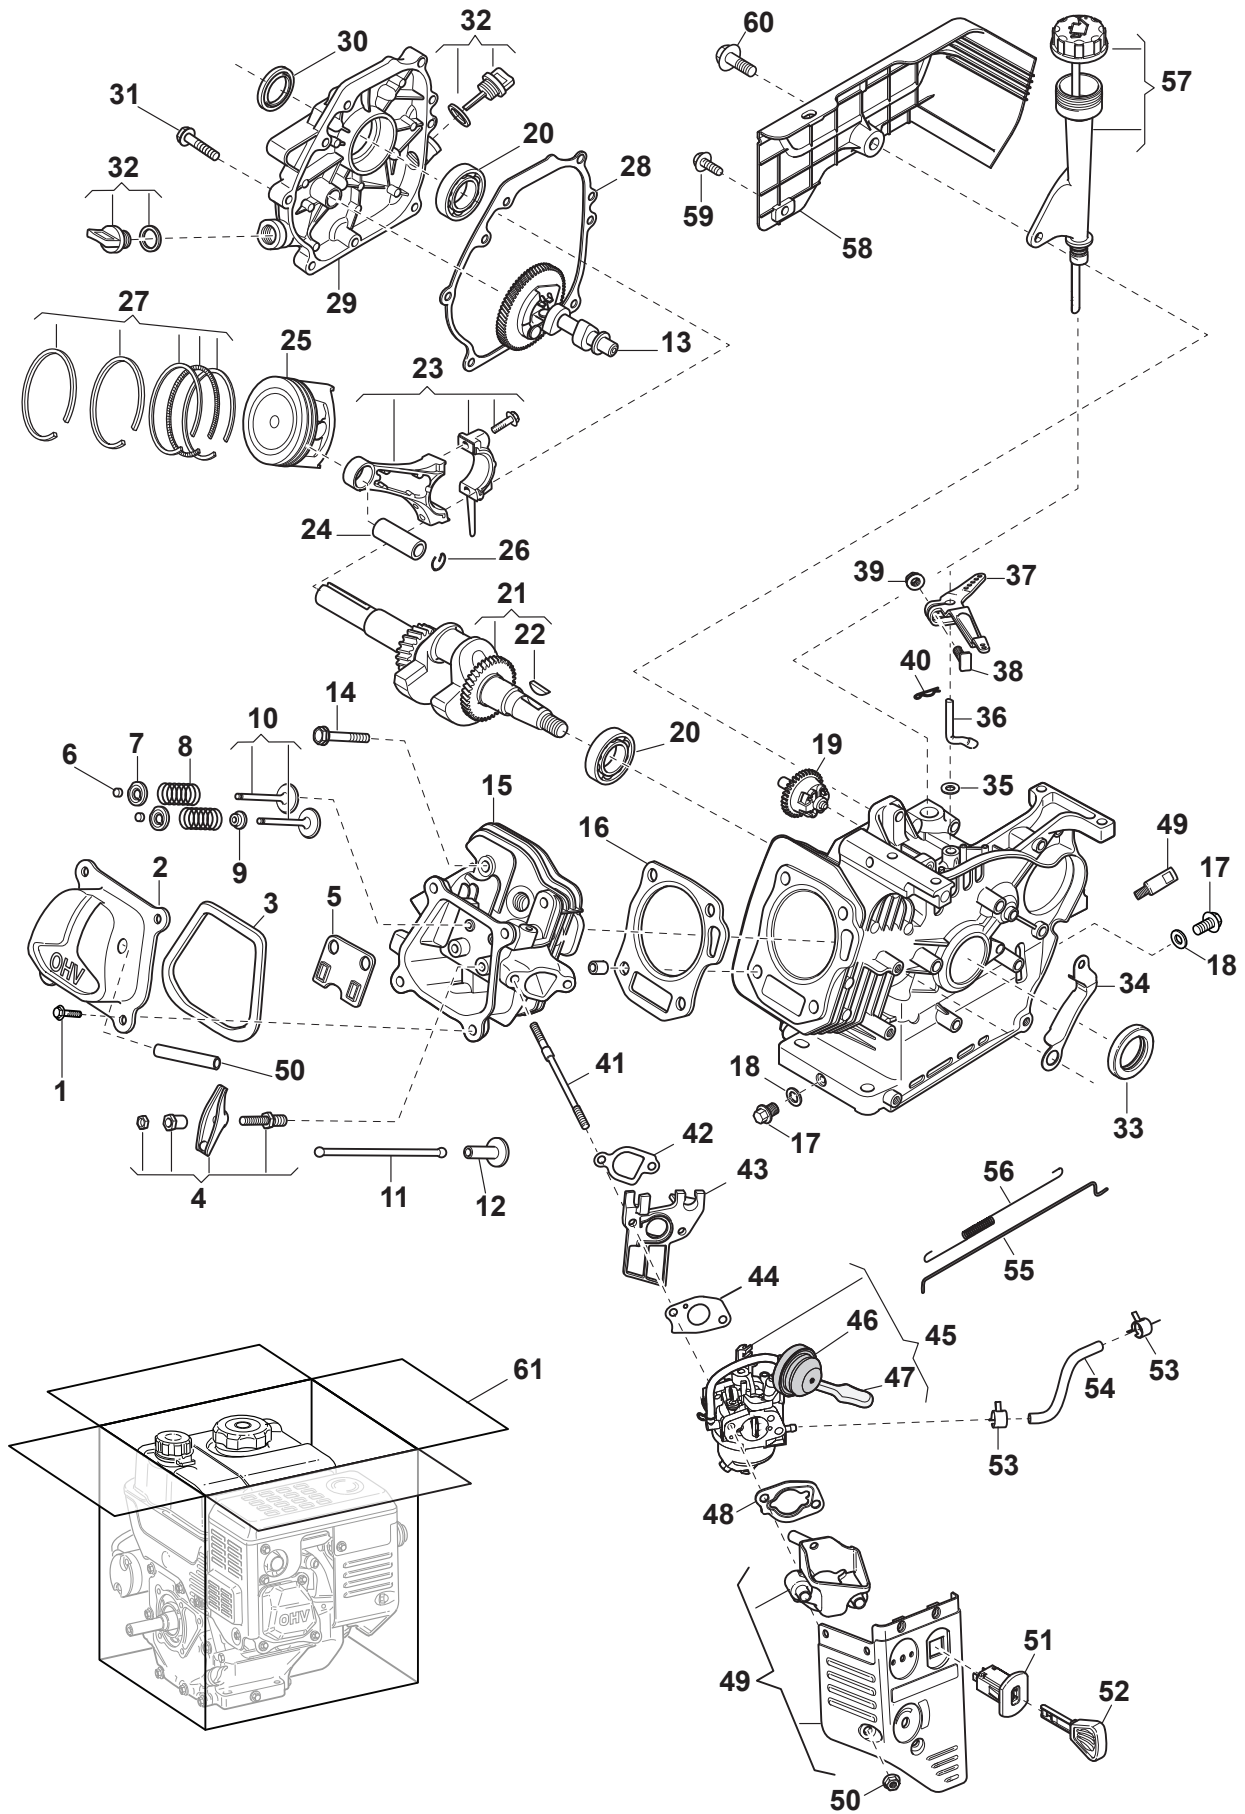

Utgåva Issue 10 - 2016		Motor - Kolv, Vevaxel		Engine - Piston, Crankshaft	
Pos. Fig.	Antal Q.ty	Art nr Part No	Benämning	Description	Anmärkning Notes
1	4	118551334/0	Skruv	Screw	
2	1	118550784/0	Täckbricka	Cover	
3	1	118551163/0	Packning	Gasket	
4	2	118550273/0	Vipparmsats	Valve Arm Set	
5	1	118550475/0	Ventillyftare	Valve Lifter	
6	2	118551166/0	Ventil keeper	Valve keeper	
7	2	118551167/0	Clip	Retainer	
8	2	118550896/0	Fjäder	Spring	
9	1	118551168/0	Packning	Gasket	
10	1	118551203/0	Insugningsventil + Utblåsning- sventil	Valve Assy, Intake + Exhaust	
11	2	118550474/0	Stötstang	Push Rod | Push Rods	
12	2	118550623/0	Ventillyftare	Valve Lifter	
13	1	118550624/0	Kamaxel	Camshaft assy	
14	4	118551200/0	Skruv	Screw	
15	1	118551162/0	Topplöck	Cylinder Head	
16	1	118550783/0	Packning	Gasket	
17	2	118550460/0	Oljeavtappn.Plugg	Drain plug bolt | Oil Cap Assy	
18	2	118550793/0	Bricka	Washer , Drain Plug	
19	1	118550787/0	Regulator Kpl	Speed Governor Assy	
20	2	118550280/0	Kullager	Ball Bearing	
21	1	118550800/0	Vevaxel Kpl	Crankshaft	
22	1	118550288/0	Woodruffkil	Woodruff Key	
23	1	118550519/0	Vevstake	Connecting Rod	
24	1	118550786/0	Kolvspind	Piston Pin	
25	1	118551164/0	Kolv	Piston	
26	2	118551201/0	Bricka	Washer, Piston Pin	
27	1	118551165/0	Kolvringssats	Piston, Ring Set	
28	1	118550782/0	Vevhuspackning	Crankcase Gasket	
29	1	118551292/0	Vevhuskapa	Crankcase Cover	
30	1	118551338/0	Tätningring	Oil Seal	
31	6	118551199/0	Skruv	Screw	
32	2	118551160/0	Oljepåfyllningslock	Oil Tank Cap	
33	1	118550792/0	Tätningring	Oil Seal	
34	1	118550795/0	Plat	Plate	
35	1	118550858/0	Bricka	Washer	
36	1	118550459/0	Regulatorarm	Governor arm shaft | Shaft, Govern- nor Arm	
37	1	118551314/0	Stöd	Arm Governor	
38	1	118550805/0	Skruv	Screw	
39	1	112292102/0	Mutter	Nut	
40	1	118550856/0	Lasnal	Cotter Pin	
41	2	118551335/0	Hårnålsspindbult	Stud Bolt	
42	1	118551174/0	Packning,Förgasare/Insulator	Carburetor Gasket	
43	1	118550484/0	Isolering-förgasare	Carburetor insulator | Intake Manifold	
44	1	118551173/0	Packning,Förgasare/Insulator	Carburetor Gasket	
45	1	118551309/0	Förgasare	Carburetor	
46	1	118551184/0	Luftreningspump	Air Purge Pump