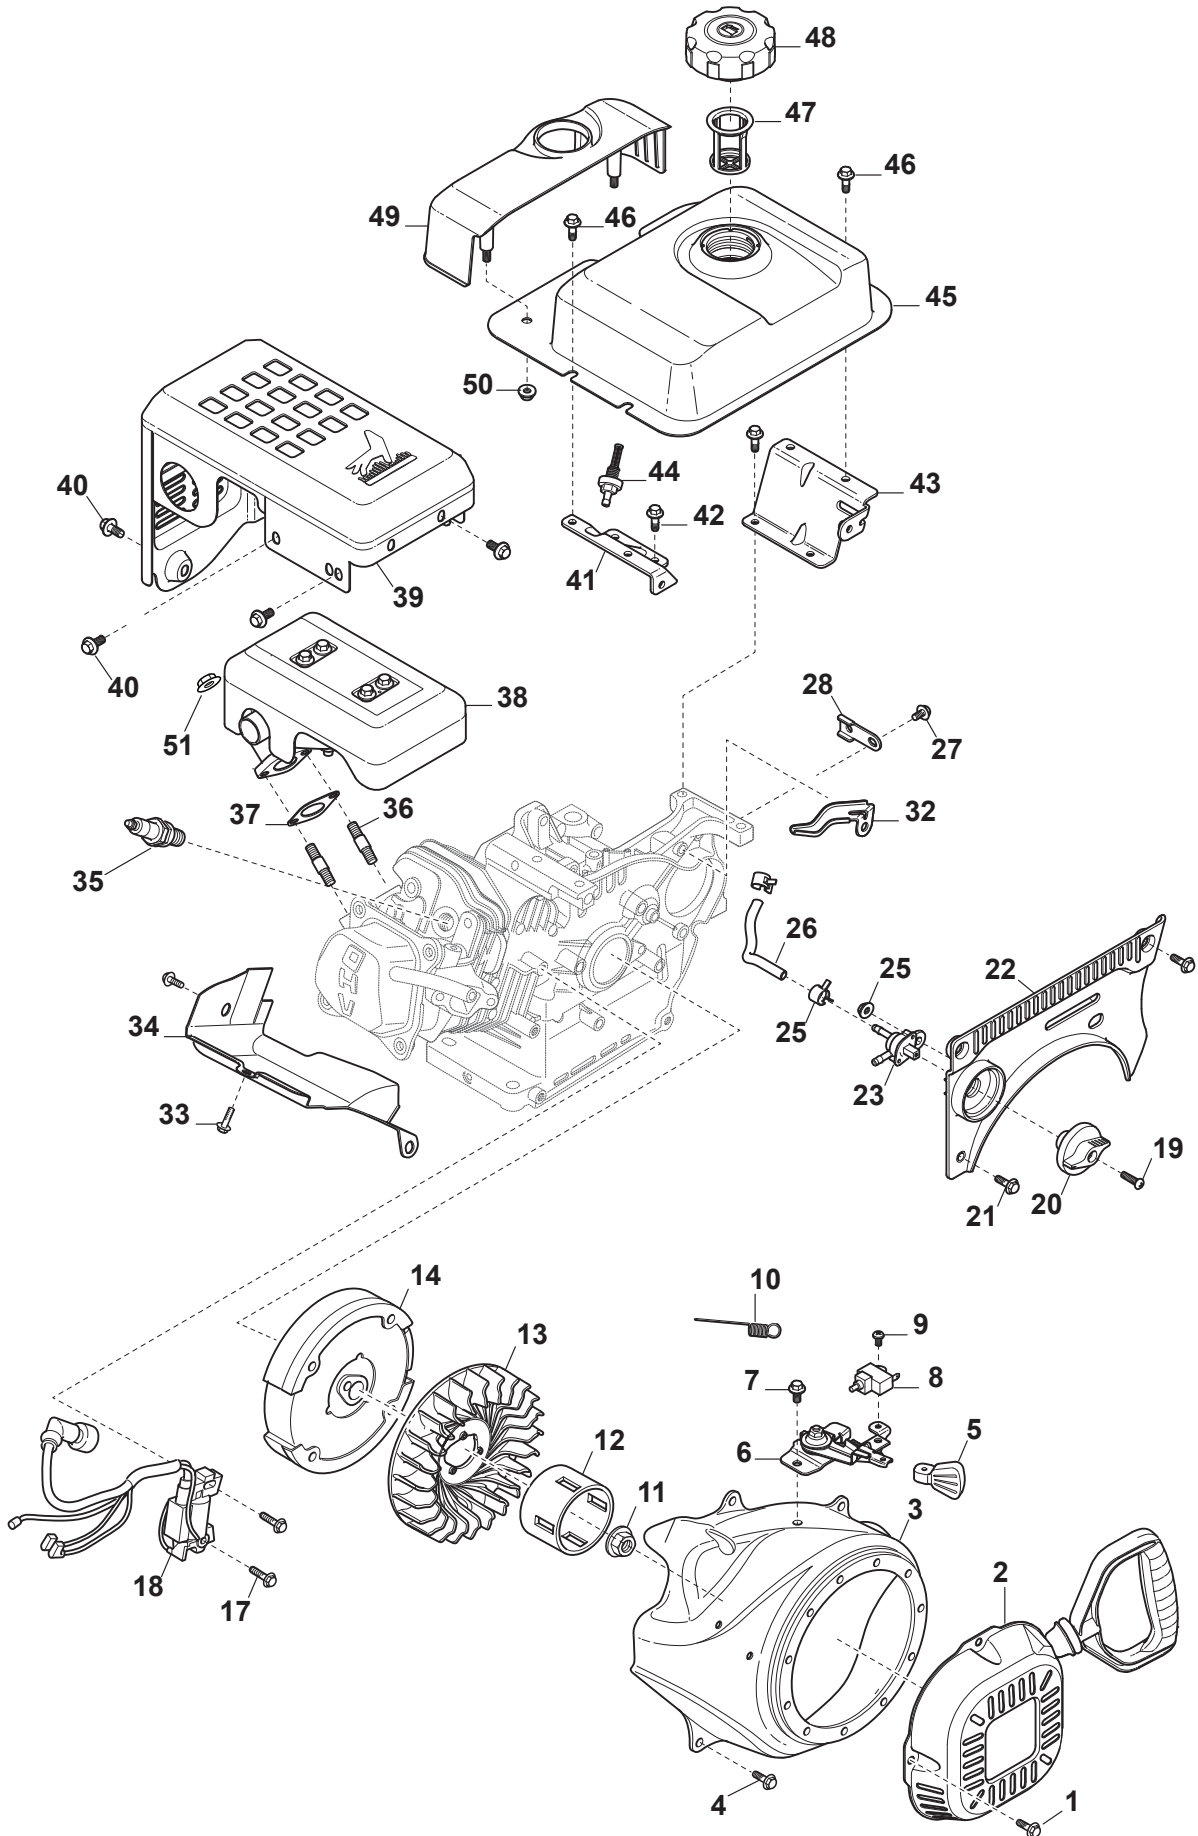

Utgåva Issue 10 - 2016		Motor - Start kpl, Bränsletank		Engine - Starter Assy, Tank	
Pos. Fig.	Antal Q.ty	Art nr Part No	Benämning	Description	Anmärkning Notes
1	4	118550861/0	Skruv	Screw	
2	1	118550628/0	Start kpl	Starter Assy	
3	1	118551306/0	Kåpa	Cover	
4	4	118551334/0	Skruv	Screw	
5	1	118551319/0	Knopp	Knob	
6	1	118551315/0	Reglageplatta Kpl	Remote Control Assy	
7	2	118550869/0	Skruv	Screw	
8	1	118550399/0	Brytare	Micro	
9	1	118551337/0	Skruv	Screw	
10	1	118551313/0	Skruv	Screw	
11	1	118550336/0	Mutter	Nut	
12	1	118551194/0	Startkopp	Starter Cup	
13	1	118551169/0	Startkopp	Starter Cup	
14	1	118551327/0	Svånghjul kpl	Flywheel Ass.Y	
17	2	112791500/0	Skruv	Screw	
18	1	118550634/0	Tändspole kpl	Coil Assy., Ignition	
19	1	2132510	Skruv	Screw	
20	1	118551318/0	Knopp	Knob	
21	3	118550816/0	Skruv	Screw	
22	1	118551345/0	Kapa	Cover	
23	1	118551312/0	Bränslekran kpl	Fuel switch assy	
25	1	118550806/0	Mutter	Nut	
26	1	118551343/0	Bränsleslang	Fuel Hose	
28	1	118551347/0	Fäste	Support	
32	1	118550796/0	Plat	Plate	
33	2	118550861/0	Skruv	Screw	
34	1	118551170/0	Brytarskydd	Guard	
35	1	9400-0289-01	Tändstift (Rn9Yc)	Spark Plug (Rn9Yc)	
36	2	118551336/0	Skruv	Screw	
37	1	118551190/0	Ljuddämparpackning	Gasket, Muffler	
38	1	118551321/0	Ljuddämpare Kpl	Muffler Assy	
39	1	118550817/0	Ljuddämparskydd	Muffler Guard	
40	5	118550816/0	Skruv	Screw	
41	1	118551317/0	Tankfäste	Tank Support	
42	4	118550816/0	Skruv	Screw	
43	1	118551316/0	Tankfäste	Tank Support	
44	1	118550500/0	Tanknippel	Fuel Tank Hose Connection | Fuel tank joint	
45	1	118551311/0	Bränsletank	Fuel Tank	
46	4	118551334/0	Skruv	Screw	
47	1	118550651/0	Bränslefilter	Fuel Filter	
48	1	118550650/0	Tanklock	Cap	
49	1	118551333/0	Kapa-bakre	Rear Cover-Tank	
50	2	118550806/0	Mutter	Nut	
51	2	112293201/0	Mutter	Nut