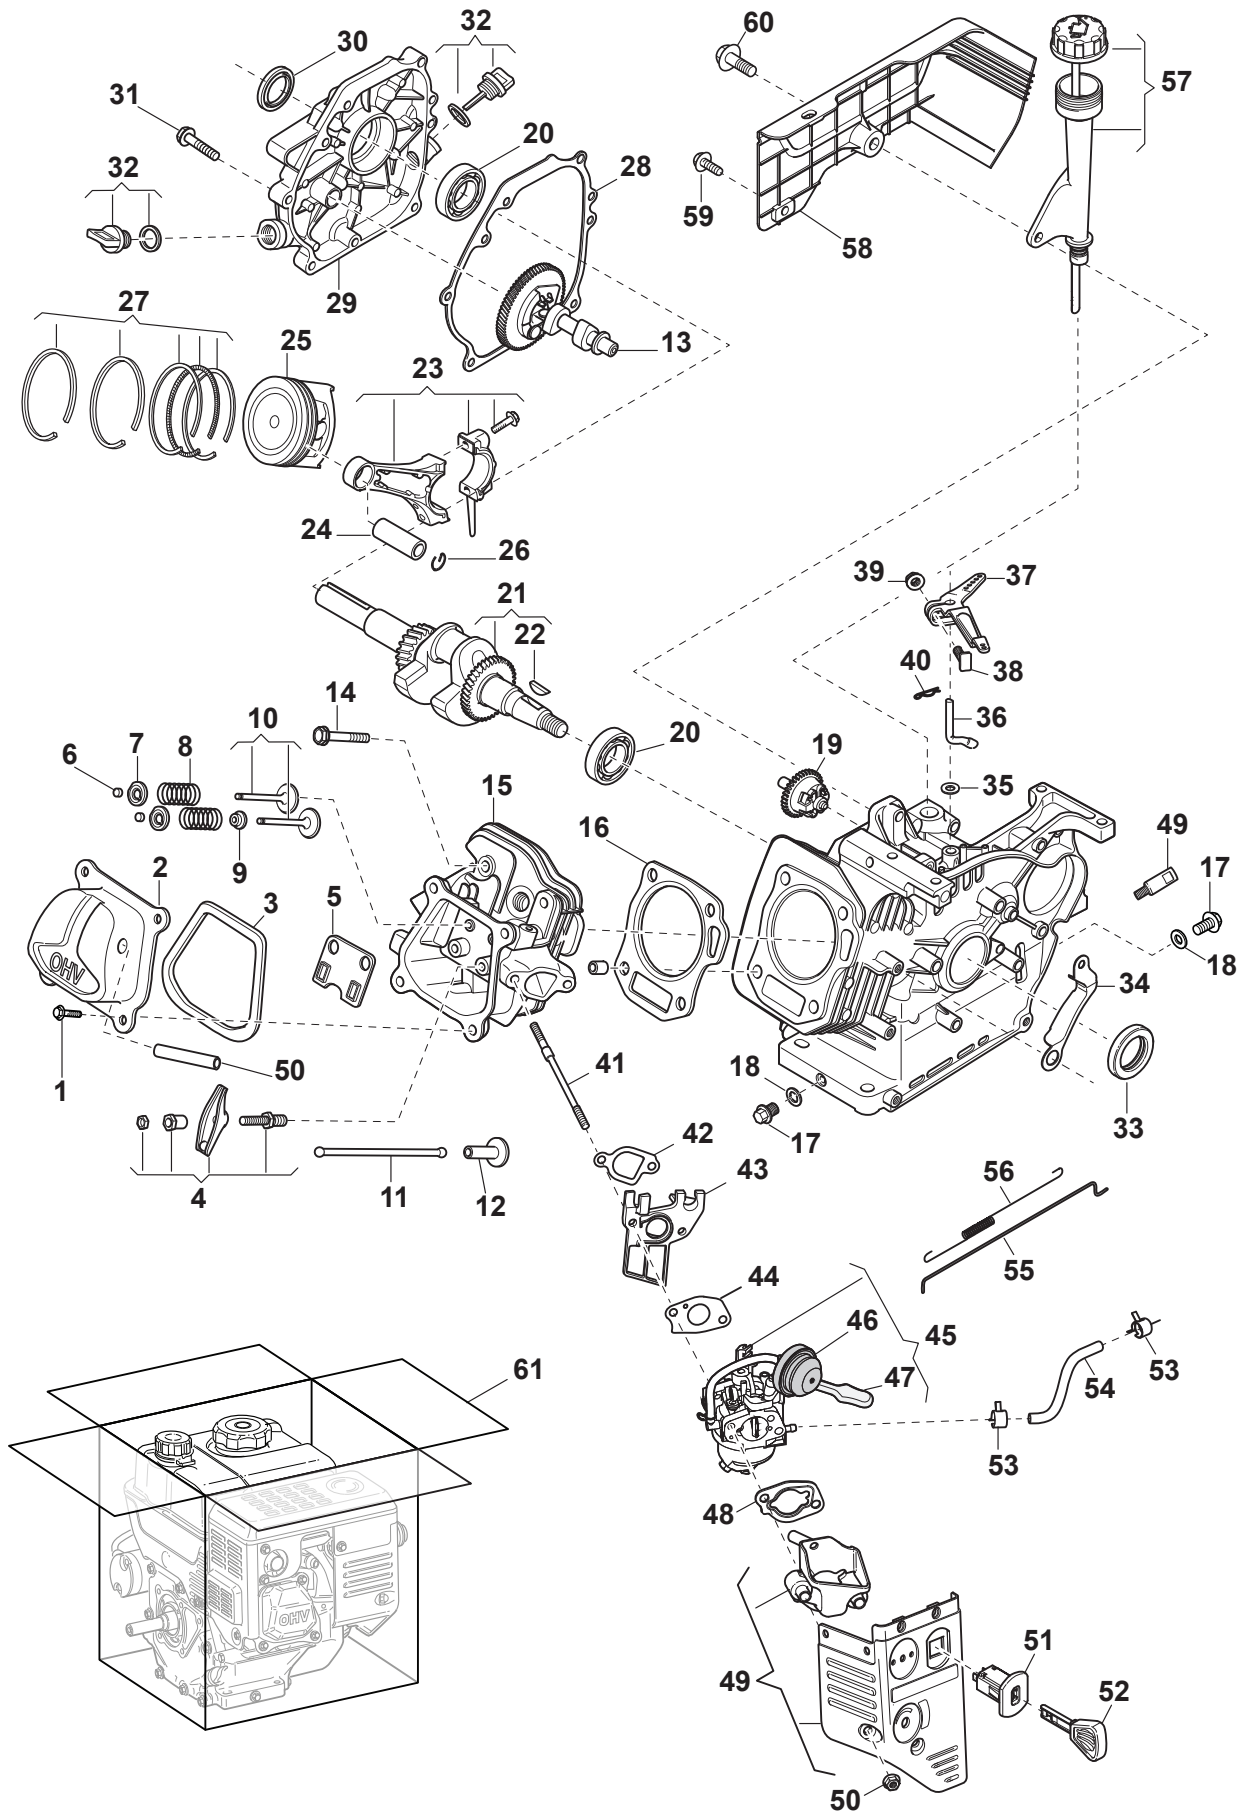

Utgåva Issue 10 - 2016		Motor - Kolv, Vevaxel		Engine - Piston, Crankshaft	
Pos. Fig.	Antal Q.ty	Art nr Part No	Benämning	Description	Anmärkning Notes
1	4	118551334/0	Skruv	Screw	
2	1	118550784/0	Täckbricka	Cover	
3	1	118551163/0	Packning	Gasket	
4	2	118550273/0	Vipparmsats	Valve Arm Set	
5	1	118550475/0	Ventillyftare	Valve Lifter	
6	2	118551166/0	Ventil keeper	Valve keeper	
7	2	118551167/0	Clip	Retainer	
8	2	118550896/0	Fjäder	Spring	
9	1	118551168/0	Packning	Gasket	
10	1	118551203/0	Insugningsventil + Utblåsning- sventil	Valve Assy, Intake + Exhaust	
11	2	118550474/0	Stötstang	Push Rod | Push Rods	
12	2	118550623/0	Ventillyftare	Valve Lifter	
13	1	118550624/0	Kamaxel	Camshaft assy	
14	4	118551200/0	Skruv	Screw	
15	1	118551162/0	Topplöck	Cylinder Head	
16	1	118550783/0	Packning	Gasket	
17	2	118550460/0	Oljeavtappn.Plugg	Drain plug bolt | Oil Cap Assy	
18	2	118550793/0	Bricka	Washer , Drain Plug	
19	1	118550787/0	Regulator Kpl	Speed Governor Assy	
20	2	118550280/0	Kullager	Ball Bearing	
21	1	118550800/0	Vevaxel Kpl	Crankshaft	
22	1	118550288/0	Woodruffkil	Woodruff Key	
23	1	118550519/0	Vevstake	Connecting Rod	
24	1	118550786/0	Kolvsprint	Piston Pin	
25	1	118551164/0	Kolv	Piston	
26	2	118551201/0	Bricka	Washer, Piston Pin	
27	1	118551165/0	Kolvrings-sats	Piston, Ring Set	
28	1	118550782/0	Vevhuspackning	Crankcase Gasket	
29	1	118551292/0	Vevhuskapa	Crankcase Cover	
30	1	118551338/0	Tätning-ring	Oil Seal	
31	6	118551199/0	Skruv	Screw	
32	2	118551160/0	Oljepafyllningslock	Oil Tank Cap	
33	1	118550792/0	Tätning-ring	Oil Seal	
34	1	118550795/0	Plat	Plate	
35	1	118550858/0	Bricka	Washer	
36	1	118550459/0	Regulatorarm	Governor arm shaft | Shaft, Govern- nor Arm	
37	1	118551314/0	Stöd	Arm Governor	
38	1	118550805/0	Skruv	Screw	
39	1	112292102/0	Mutter	Nut	
40	1	118550856/0	Lasnal	Cotter Pin	
41	2	118551335/0	Hårnålssprintbult	Stud Bolt	
42	1	118551174/0	Packning,Förgasare/Insulator	Carburetor Gasket	
43	1	118550484/0	Isolering-förgasare	Carburetor insulator | Intake Manifold	
44	1	118551173/0	Packning,Förgasare/Insulator	Carburetor Gasket	
45	1	118551309/0	Förgasare	Carburetor	
46	1	118551184/0	Luftreningspump	Air Purge Pump