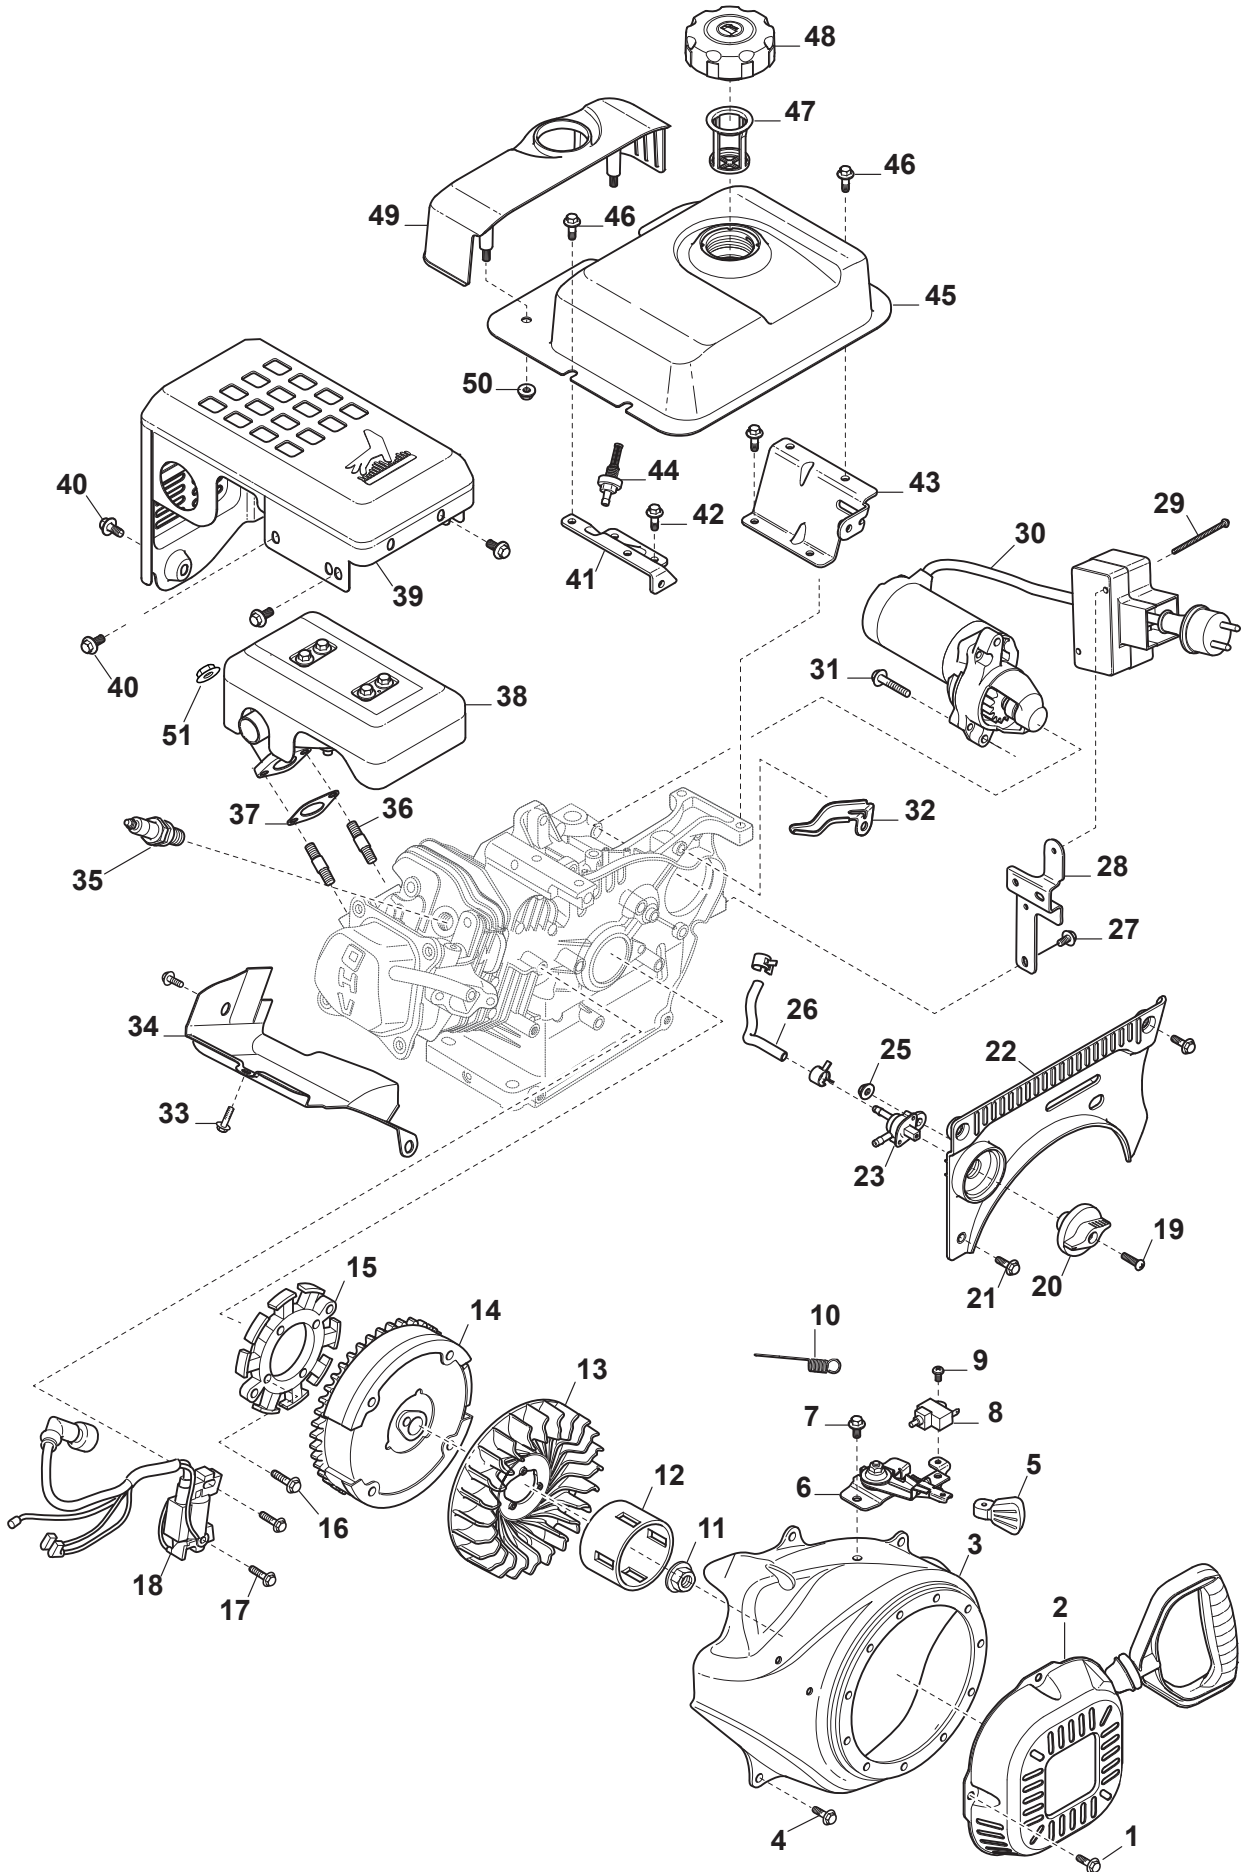

Utgåva Issue 10 - 2016		Motor - Start kpl, Bränsletank		Engine - Starter Assy, Tank	
Pos. Fig.	Antal Q.ty	Art nr Part No	Benämning	Description	Anmärkning Notes
1	4	118550861/0	Skruv	Screw	
2	1	118550628/0	Start kpl	Starter Assy	
3	1	118551306/0	Kåpa	Cover	
4	4	118551334/0	Skruv	Screw	
5	1	118551319/0	Knopp	Knob	
6	1	118551315/0	Reglageplatta Kpl	Remote Control Assy	
7	2	118550869/0	Skruv	Screw	
8	1	118550399/0	Brytare	Micro	
9	1	118551337/0	Skruv	Screw	
10	1	118551313/0	Skruv	Screw	
11	1	118550336/0	Mutter	Nut	
12	1	118551194/0	Startkopp	Starter Cup	
13	1	118551169/0	Startkopp	Starter Cup	
14	1	118551327/0	Svånghjul kpl	Flywheel Ass.Y	
15	1	118551329/0	Laddspole	Coil Assy, Charge	
16	2	112674550/0	Skruv	Screw	
17	2	112791500/0	Skruv	Screw	
18	1	118550634/0	Tändspole kpl	Coil Assy., Ignition	
19	1	2132510	Skruv	Screw	
20	1	118551318/0	Knopp	Knob	
21	3	118550816/0	Skruv	Screw	
22	1	118551345/0	Kapa	Cover	
23	1	118551312/0	Bränslekran kpl	Fuel switch assy	
25	1	118550806/0	Mutter	Nut	
26	1	118551343/0	Bränsleslang	Fuel Hose	
27	3	118550816/0	Skruv	Screw	
28	1	118551331/0	Fäste	Support	
29	2	112674550/0	Skruv	Screw	
30	1	118550640/0	Startmotor	Starter Motor 230V 50Hz	
32	1	118550796/0	Plat	Plate	
33	2	118550861/0	Skruv	Screw	
34	1	118551170/0	Brytarskydd	Guard	
35	1	9400-0289-01	Tändstift (Rn9Yc)	Spark Plug (Rn9Yc)	
36	2	118551336/0	Skruv	Screw	
37	1	118551190/0	Ljuddämparpackning	Gasket, Muffler	
38	1	118551321/0	Ljuddämpare Kpl	Muffler Assy	
39	1	118550817/0	Ljuddämparskydd	Muffler Guard	
40	5	118550816/0	Skruv	Screw	
41	1	118551317/0	Tankfäste	Tank Support	
42	4	118550816/0	Skruv	Screw	
43	1	118551316/0	Tankfäste	Tank Support	
44	1	118550500/0	Tanknippel	Fuel Tank Hose Connection | Fuel tank joint	
45	1	118551311/0	Bränsletank	Fuel Tank	
46	4	118551334/0	Skruv	Screw	
47	1	118550651/0	Bränslefilter	Fuel Filter	
48	1	118550650/0	Tanklock	Cap	
49	1	118551333/0	Kapa-bakre	Rear Cover-Tank	
50	2	118550806/0	Mutter	Nut