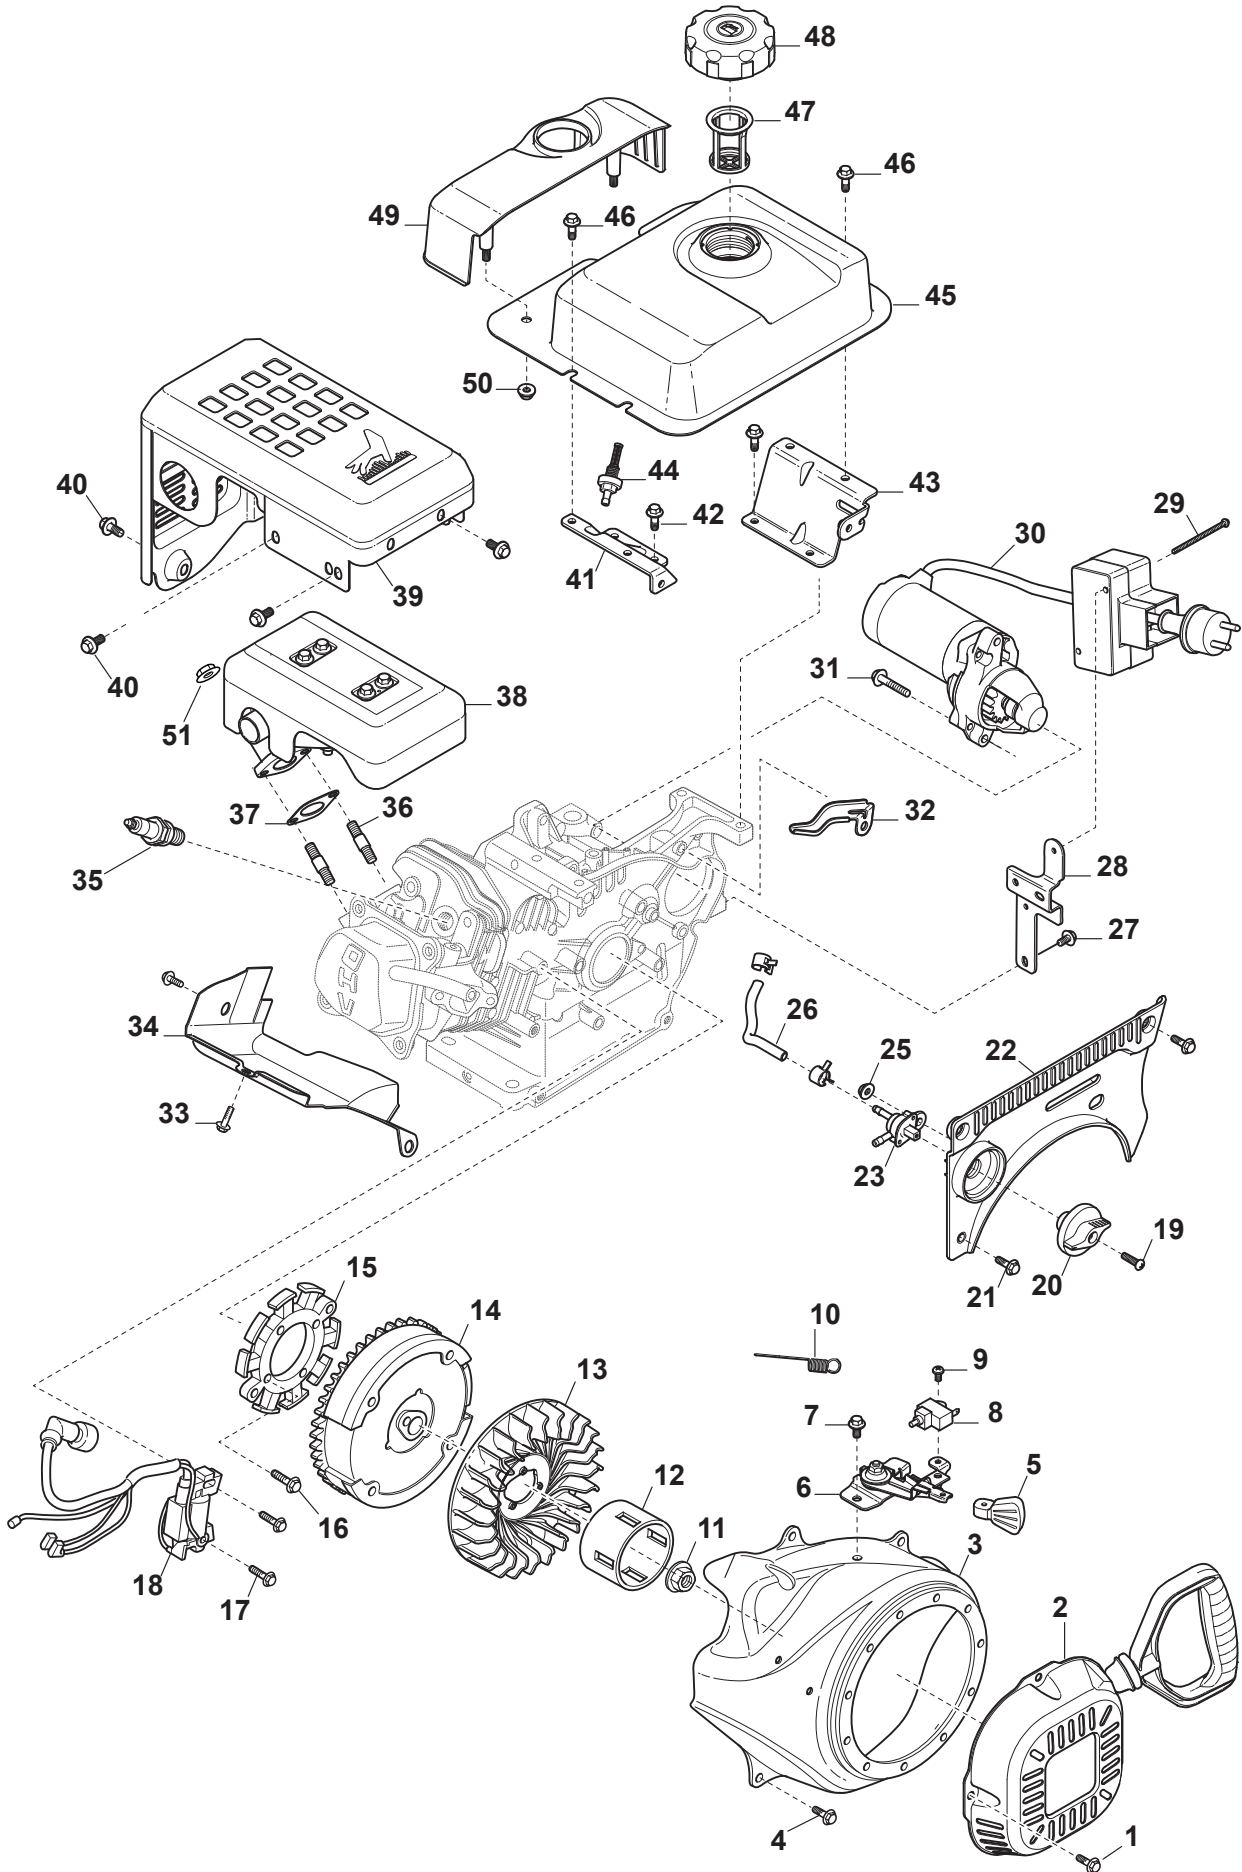

Utgåva Issue 10 - 2016		Motor - Start kpl, Bränsletank		Engine - Starter Assy, Tank	
Pos. Fig.	Antal Q.ty	Art nr Part No	Benämning	Description	Anmärkning Notes
1	4	118550861/0	Skruv	Screw	
2	1	118550628/0	Start kpl	Starter Assy	
3	1	118551306/0	Kåpa	Cover	
4	4	118551334/0	Skruv	Screw	
5	1	118551319/0	Knopp	Knob	
6	1	118551315/0	Reglageplatta Kpl	Remote Control Assy	
7	2	118550869/0	Skruv	Screw	
8	1	118550399/0	Brytare	Micro	
9	1	118551337/0	Skruv	Screw	
10	1	118551313/0	Skruv	Screw	
11	1	118550336/0	Mutter	Nut	
12	1	118551194/0	Startkopp	Starter Cup	
13	1	118551169/0	Startkopp	Starter Cup	
14	1	118551327/0	Svånghjul kpl	Flywheel Ass.Y	
15	1	118551329/0	Laddspole	Coil Assy, Charge	
16	2	112674550/0	Skruv	Screw	
17	2	112791500/0	Skruv	Screw	
18	1	118550634/0	Tändspole kpl	Coil Assy., Ignition	
19	1	2132510	Skruv	Screw	
20	1	118551318/0	Knopp	Knob	
21	3	118550816/0	Skruv	Screw	
22	1	118551345/0	Kapa	Cover	
23	1	118551312/0	Bränslekran kpl	Fuel switch assy	
25	1	118550806/0	Mutter	Nut	
26	1	118551343/0	Bränsleslang	Fuel Hose	
27	3	118550816/0	Skruv	Screw	
28	1	118551331/0	Fäste	Support	
29	2	112674550/0	Skruv	Screw	
30	1	118550640/0	Startmotor	Starter Motor 230V 50Hz	
32	1	118550796/0	Plat	Plate	
33	2	118550861/0	Skruv	Screw	
34	1	118551170/0	Brytarskydd	Guard	
35	1	9400-0289-01	Tändstift (Rn9Yc)	Spark Plug (Rn9Yc)	
36	2	118551336/0	Skruv	Screw	
37	1	118551190/0	Ljuddämparpackning	Gasket, Muffler	
38	1	118551321/0	Ljuddämpare Kpl	Muffler Assy	
39	1	118550817/0	Ljuddämparskydd	Muffler Guard	
40	5	118550816/0	Skruv	Screw	
41	1	118551317/0	Tankfäste	Tank Support	
42	4	118550816/0	Skruv	Screw	
43	1	118551316/0	Tankfäste	Tank Support	
44	1	118550500/0	Tanknippel	Fuel Tank Hose Connection | Fuel tank joint	
45	1	118551311/0	Bränsletank	Fuel Tank	
46	4	118551334/0	Skruv	Screw	
47	1	118550651/0	Bränslefilter	Fuel Filter	
48	1	118550650/0	Tanklock	Cap	
49	1	118551333/0	Kapa-bakre	Rear Cover-Tank	
50	2	118550806/0	Mutter	Nut