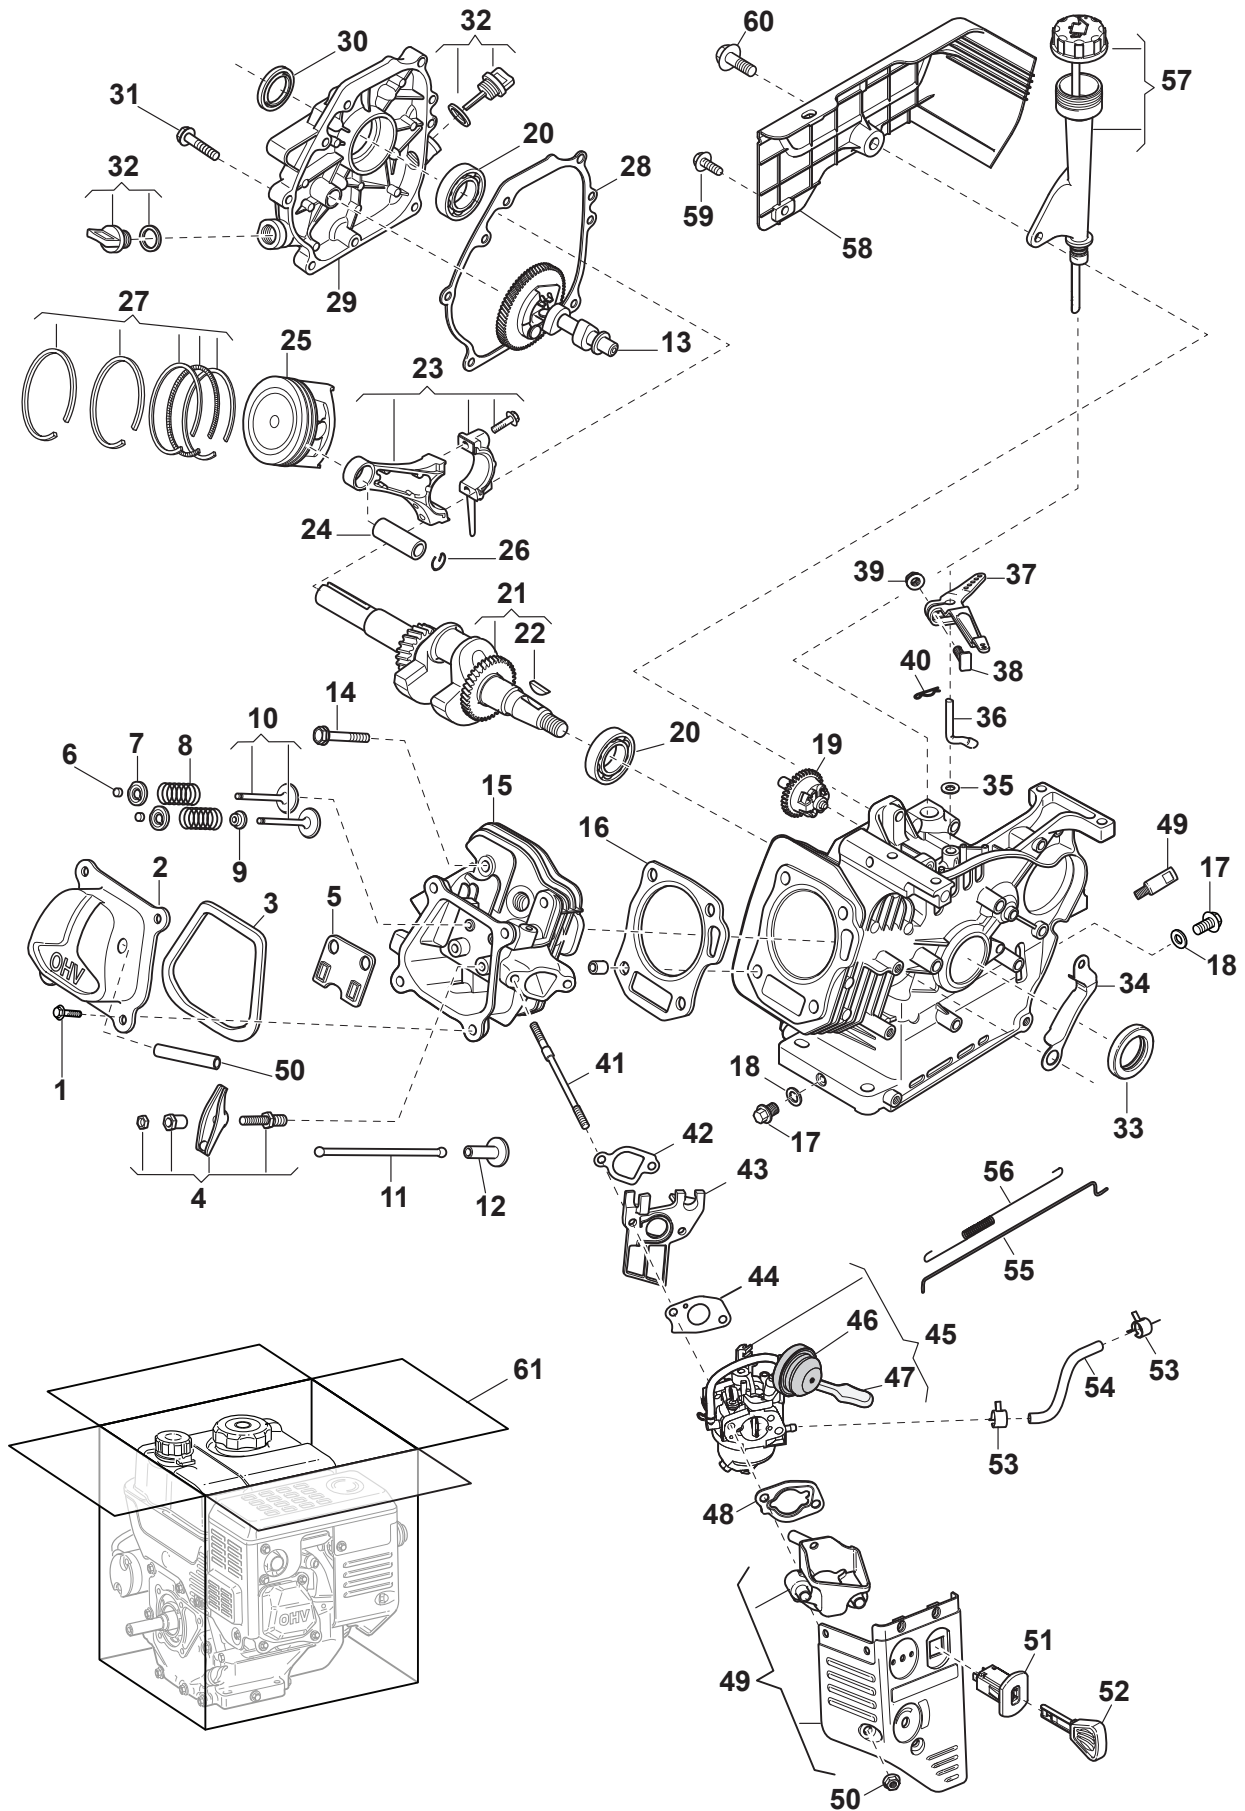

Reservdelskatalog Parts Catalogue

SM 65 - LC165FS

118551359/0 - Season 2016

- Use GLOBAL GARDEN PRODUCT Genuine Spare Parts specified in the parts list for repair and/or replacement.
 - The contents described in the parts list may change due to improvement.
 - The drawings of the spare parts are only indicative and might not represent the part in question exactly.
 - The indications "right" - "left" - "front" - "rear" refer to the position of the operator when using the machine.
- When placing orders of parts for repair and/or replacement, make sure that the illustrated parts list is the one applying to the machine's year of manufacture, as shown on the identification plate attached to the machine.

Utgåva Issue 10 - 2016		Motor - Kolv, Vevaxel		Engine - Piston, Crankshaft	
Pos. Fig.	Antal Q.ty	Art nr Part No	Benämning	Description	Anmärkning Notes
47	1	118550886/0	Chokereglage	Choke Lever	
48	1	118550482/0	Packning Förgasardistans	Gasket Spacer	
49	1	118551320/0	Luftfilter kpl	Air Cleaner Assy	
49	1	118550794/0	Ventil kpl	Valve Assy	
50	2	118550806/0	Mutter	Nut	
50	1	118551339/0	Ventilationsslang	Breather Pipe	
51	1	118550828/0	Tändningslas	Starting Switch	
52	1	118550639/0	Tändningsnyckel	Switch Key	
54	1	118551342/0	Bränsleslang	Fuel Hose	
55	1	118550493/0	Reglagestang Regulatorstang	Choke Control Rod Governor Rod	
56	1	118550492/0	Fjäder	Spring	
57	1	118551291/0	Oljesticka Kpl	Oil Filler Assy	
58	1	118551346/0	Kapa	Cover	
59	1	118550816/0	Skruv	Screw	
60	1	9942-0825-16	Skruv	Screw	
61	1	118551359/0	Motor Kpl	Engine Assembled	