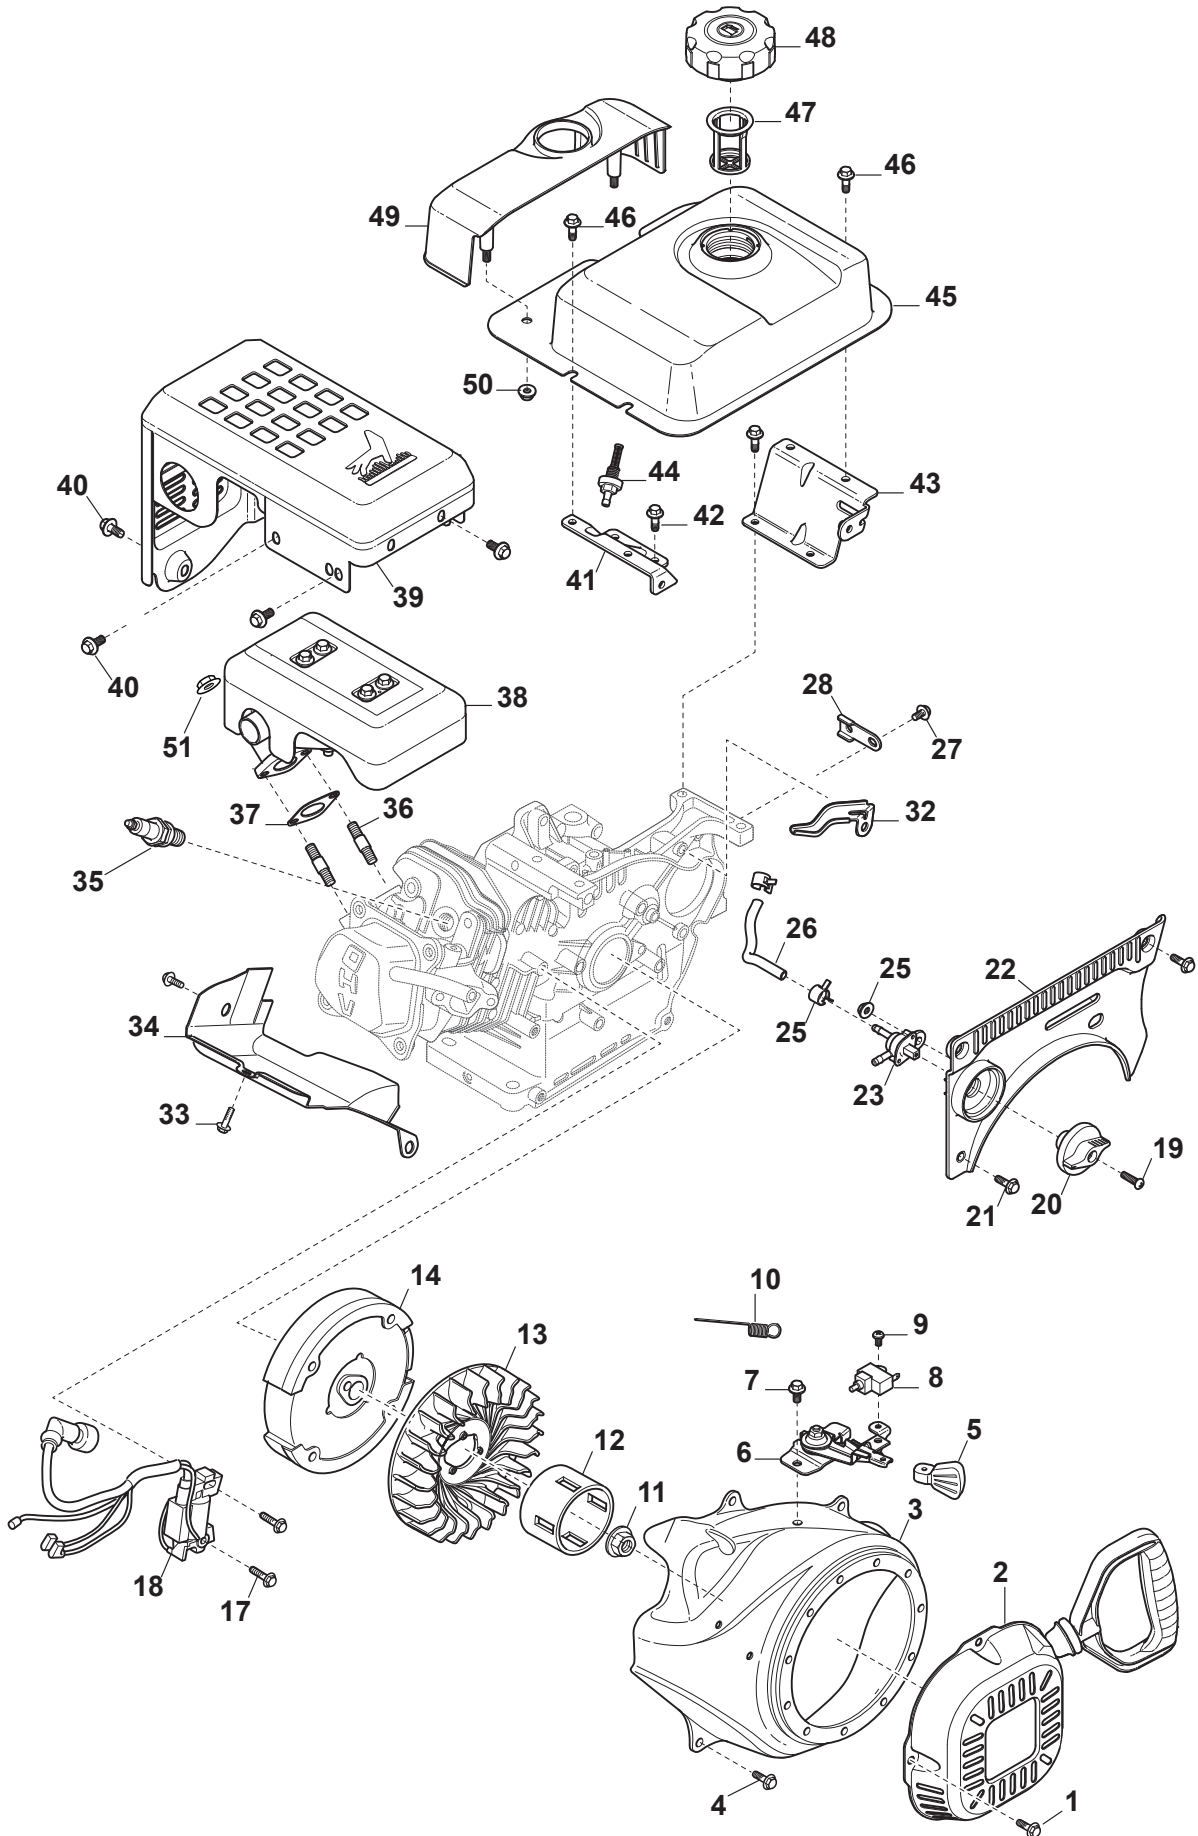

Utgåva Issue 10 - 2016		Motor - Start kpl, Bränsletank		Engine - Starter Assy, Tank	
Pos. Fig.	Antal Q.ty	Art nr Part No	Benämning	Description	Anmärkning Notes
1	4	118550861/0	Skruv	Screw	
2	1	118551325/0	Start kpl	Starter Assy	
3	1	118551306/0	Kåpa	Cover	
4	4	118551334/0	Skruv	Screw	
5	1	118551319/0	Knopp	Knob	
6	1	118551315/0	Reglageplatta Kpl	Remote Control Assy	
7	2	118550869/0	Skruv	Screw	
8	1	118550399/0	Brytare	Micro	
9	1	118551337/0	Skruv	Screw	
10	1	118551313/0	Skruv	Screw	
11	1	118550336/0	Mutter	Nut	
12	1	118551194/0	Startkopp	Starter Cup	
13	1	118551169/0	Startkopp	Starter Cup	
14	1	118550489/0	Svånghjul kpl	Flywheel Ass.Y	
17	2	112791500/0	Skruv	Screw	
18	1	118550634/0	Tändspole kpl	Coil Assy., Ignition	
19	1	2132510	Skruv	Screw	
20	1	118551318/0	Knopp	Knob	
21	3	118550816/0	Skruv	Screw	
22	1	118551345/0	Kapa	Cover	
23	1	118551312/0	Bränslekran kpl	Fuel switch assy	
25	1	118550806/0	Mutter	Nut	
26	1	118551343/0	Bränsleslang	Fuel Hose	
28	1	118551347/0	Fäste	Support	
32	1	118550796/0	Plat	Plate	
33	2	118550861/0	Skruv	Screw	
34	1	118551170/0	Brytarskydd	Guard	
35	1	9400-0289-01	Tändstift (Rn9Yc)	Spark Plug (Rn9Yc)	
36	2	118551336/0	Skruv	Screw	
37	1	118551190/0	Ljuddämparpackning	Gasket, Muffler	
38	1	118551321/0	Ljuddämpare Kpl	Muffler Assy	
39	1	118551323/0	Ljuddämparskydd	Muffler Guard	
40	5	118550816/0	Skruv	Screw	
41	1	118551317/0	Tankfäste	Tank Support	
42	4	118550816/0	Skruv	Screw	
43	1	118551316/0	Tankfäste	Tank Support	
44	1	118550500/0	Tanknippel	Fuel Tank Hose Connection | Fuel tank joint	
45	1	118551311/0	Bränsletank	Fuel Tank	
46	4	118551334/0	Skruv	Screw	
47	1	118550651/0	Bränslefilter	Fuel Filter	
48	1	118550650/0	Tanklock	Cap	
49	1	118551333/0	Kapa-bakre	Rear Cover-Tank	
50	2	118550806/0	Mutter	Nut	
51	2	112293201/0	Mutter	Nut