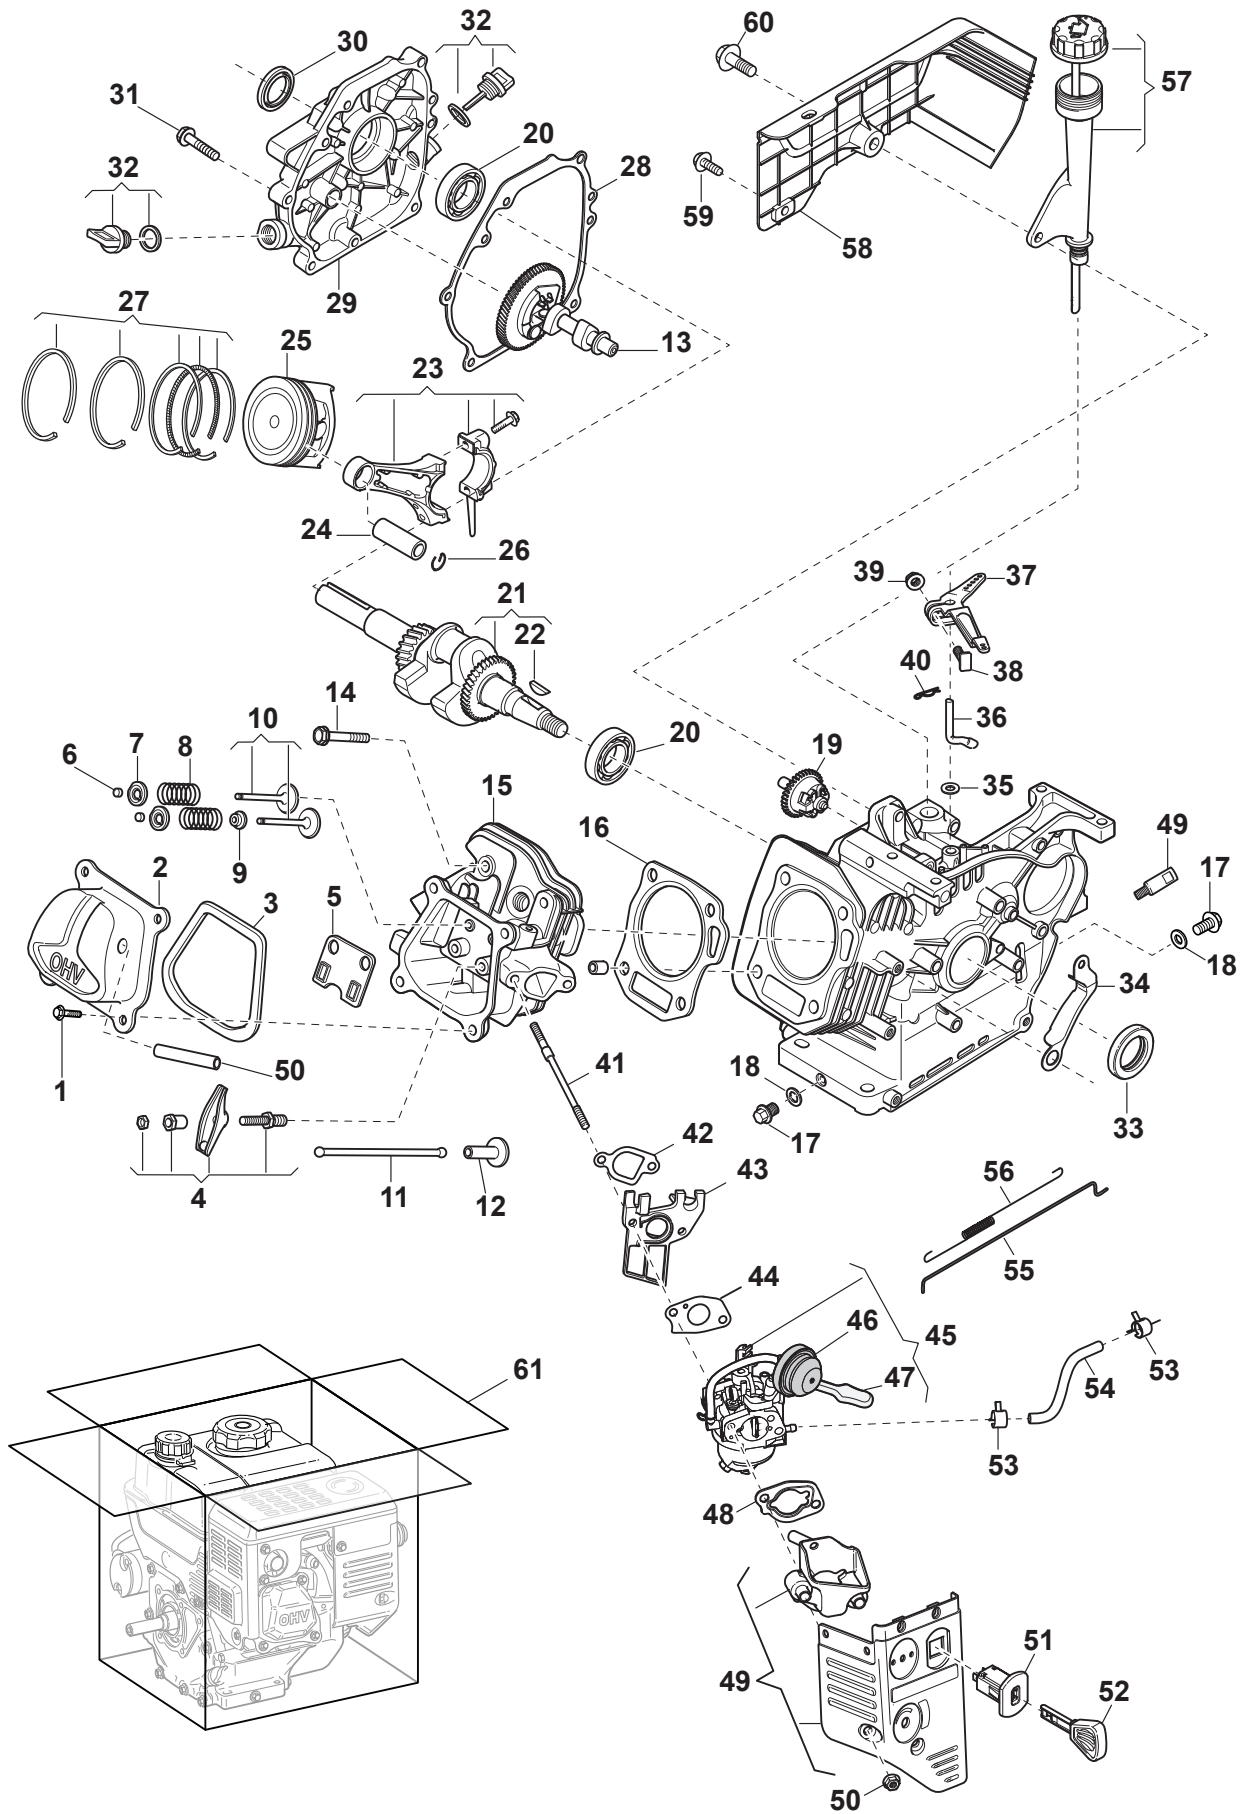

Utgåva Issue 10 - 2016		Motor - Kolv, Vevaxel		Engine - Piston, Crankshaft	
Pos. Fig.	Antal Q.ty	Art nr Part No	Benämning	Description	Anmärkning Notes
1	4	118551334/0	Skruv	Screw	
2	1	118550784/0	Täckbricka	Cover	
3	1	118551163/0	Packning	Gasket	
4	2	118550273/0	Vipparmsats	Valve Arm Set	
5	1	118550475/0	Ventillyftare	Valve Lifter	
6	2	118551166/0	Ventil keeper	Valve keeper	
7	2	118551167/0	Clip	Retainer	
8	2	118551300/0	Fjäder	Spring	
9	1	118551303/0	Packning	Gasket	
10	1	118551344/0	Insugningsventil + Utblåsning- sventil	Valve Assy, Intake + Exhaust	
11	2	118550474/0	Stötstang	Push Rod | Push Rods	
12	2	118550623/0	Ventillyftare	Valve Lifter	
13	1	118550624/0	Kamaxel	Camshaft assy	
14	4	118551200/0	Skruv	Screw	
15	1	118550798/0	Topplöck	Cylinder Head	
16	1	118551294/0	Packning	Gasket	
17	2	118550460/0	Oljeavtappn.Plugg	Drain plug bolt | Oil Cap Assy	
18	2	118550793/0	Bricka	Washer , Drain Plug	
19	1	118550787/0	Regulator Kpl	Speed Governor Assy	
20	2	118550280/0	Kullager	Ball Bearing	
21	1	118550800/0	Vevaxel Kpl	Crankshaft	
22	1	118550288/0	Woodruffkil	Woodruff Key	
23	1	118550470/0	Vevstake	Connecting Rod Assy	
24	1	118550915/0	Kolvsprint	Piston Pin	
25	1	118551213/0	Kolv	Piston	
26	2	118550914/0	Bricka	Washer, Piston Pin	
27	1	118550286/0	Kolvrings-sats	Piston, Ring Set	
28	1	118550782/0	Vevhuspackning	Crankcase Gasket	
29	1	118551292/0	Vevhuskapa	Crankcase Cover	
30	1	118551338/0	Tätning-ring	Oil Seal	
31	6	118551199/0	Skruv	Screw	
32	2	118551160/0	Oljepafyllningslock	Oil Tank Cap	
33	1	118550792/0	Tätning-ring	Oil Seal	
34	1	118550795/0	Plat	Plate	
35	1	118550858/0	Bricka	Washer	
36	1	118550459/0	Regulatorarm	Governor arm shaft | Shaft, Govern- nor Arm	
37	1	118551314/0	Stöd	Arm Governor	
38	1	118550805/0	Skruv	Screw	
39	1	112292102/0	Mutter	Nut	
40	1	118550856/0	Lasnal	Cotter Pin	
41	2	118551335/0	Hårnålssprintbult	Stud Bolt	
42	1	118551174/0	Packning,Förgasare/Insulator	Carburetor Gasket	
43	1	118550484/0	Isolering-förgasare	Carburetor insulator | Intake Manifold	
44	1	118551173/0	Packning,Förgasare/Insulator	Carburetor Gasket	
45	1	118551309/0	Förgasare	Carburetor	
46	1	118551184/0	Luftreningspump	Air Purge Pump