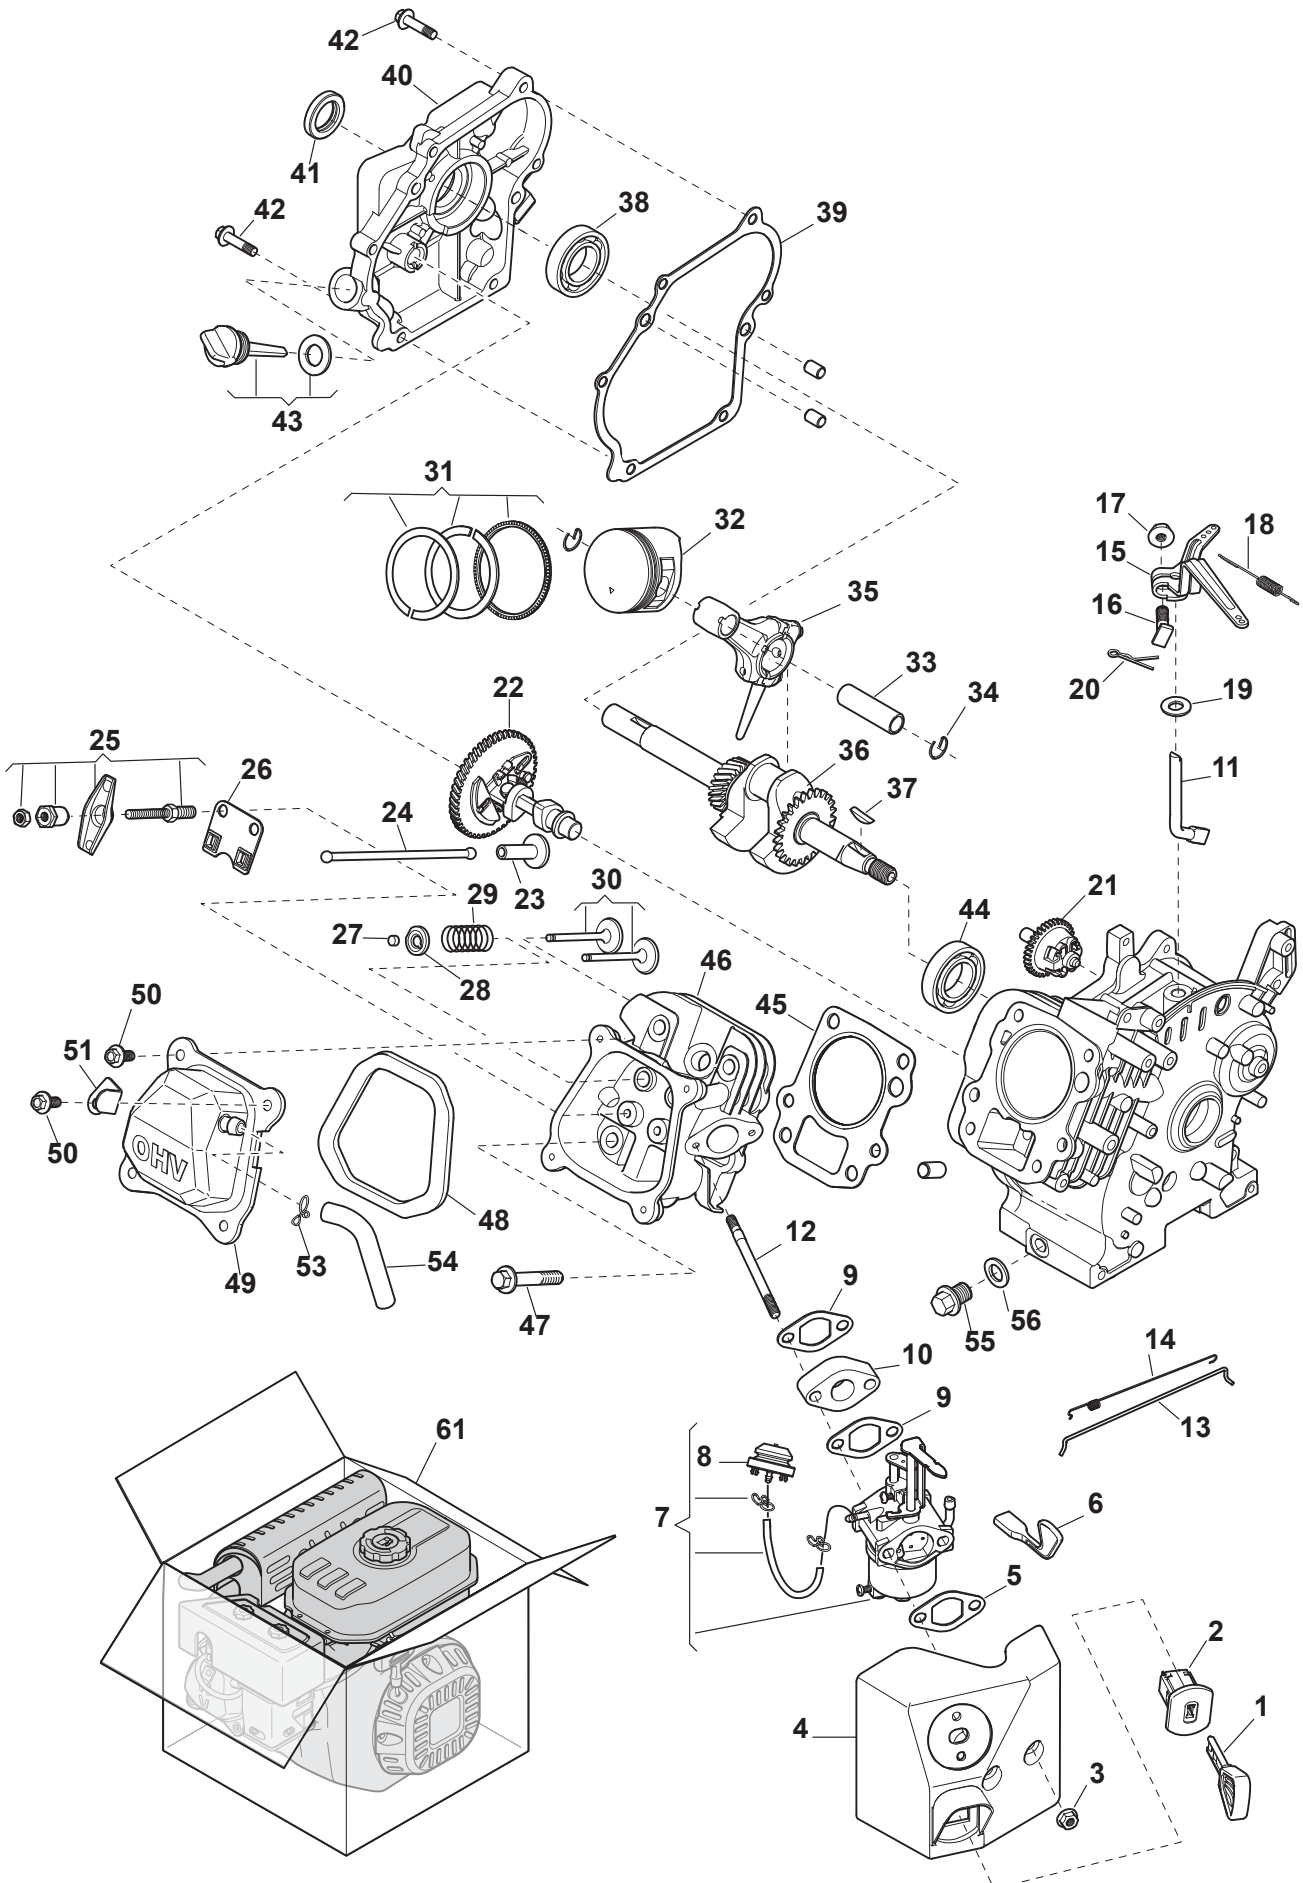

Utgåva Issue 10 - 2016		Motor - Kolv, Vevaxel		Engine - Piston, Crankshaft	
Pos. Fig.	Antal Q.ty	Art nr Part No	Benämning	Description	Anmärkning Notes
1	2	118550639/0	Tändningsnyckel	Switch Key	
2	1	118550828/0	Tändningslas	Starting Switch	
3	2	9739-0631-22	Mutter	Nut	
4	1	118550827/0	Luftfilter kpl	Air Cleaner Assy	
5	1	118551310/0	Packning,Förgasare/Insulator	Carburetor Gasket	
6	1	118550826/0	Chokereglage	Choke Lever	
7	1	118550825/0	Förgasare	Carburettor	
8	2	118551184/0	Luftreningspump	Air Purge Pump	
9	2	118550823/0	Packning,Förgasare/Insulator	Carburetor Gasket	
10	1	118550824/0	Insugningsrör	Intake Manifold	
11	1	118550857/0	Regulatoraxel	Shaft, Governor Arm	
12	2	118550299/0	Harnalssprintnbult	Stud Bolt	
13	1	118550829/0	Regulatorstång	Governor Link	
14	1	118550830/0	Fjäder	Spring	
15	1	118550854/0	Stöd	Arm Governor	
16	1	118550805/0	Skruv	Screw	
17	2	9739-0631-22	Mutter	Nut	
18	1	118550853/0	Fjäder	Spring	
19	1	118550858/0	Bricka	Washer	
20	1	118550856/0	Lasnal	Cotter Pin	
21	1	118550852/0	Regulator Kpl	Speed Governor Assy	
22	1	118551299/0	Kamaxel	Camshaft assy	
23	2	118550291/0	Ventillyftare	Valve Lifter Assy	
24	2	118551304/0	Tryckstang	Push Rod	
25	2	118550833/0	Vipparmsats	Valve Arm Set	
26	1	118550832/0	Plat	Plate	
27	2	118551166/0	Ventil keeper	Valve keeper	
28	2	118551302/0	Clip	Retainer	
29	2	118551301/0	Fjäder	Spring	
30	1	118550837/0	Insugningsventil + Utblåsning- sventil	Valve Assy, Intake + Exhaust	
31	1	118550848/0	Kolvringsats	Piston, Ring Set	
32	1	118550850/0	Kolv	Piston	
33	1	118550851/0	Kolvsprint	Piston Pin	
34	2	118550849/0	Bricka	Washer, Piston Pin	
35	1	118550846/0	Vevstake	Connecting Rod Assy	
36	1	118551297/0	Vevaxel	Crankshaft	
37	1	118550845/0	Woodruffkil	Woodruff Key	
38	1	118550841/0	Kullager	Bearing	
39	1	118550842/0	Vevhuspackning	Crankcase Gasket	
40	1	118550840/0	Vevhuskapa	Crankcase Cover	
41	1	118550839/0	Tätningring	Oil Seal	
42	6	9959-0625-16	Skruv	Screw	
43	1	118550838/0	Oljepafyllningslock	Oil Tank Cap	
44	1	118550847/0	Kullager	Bearing	
45	1	118551295/0	Packning	Gasket	
46	1	118551293/0	Topplöck	Cylinder Head	
47	4	118551200/0	Skruv	Screw	
48	1	118551163/0	Packning	Gasket