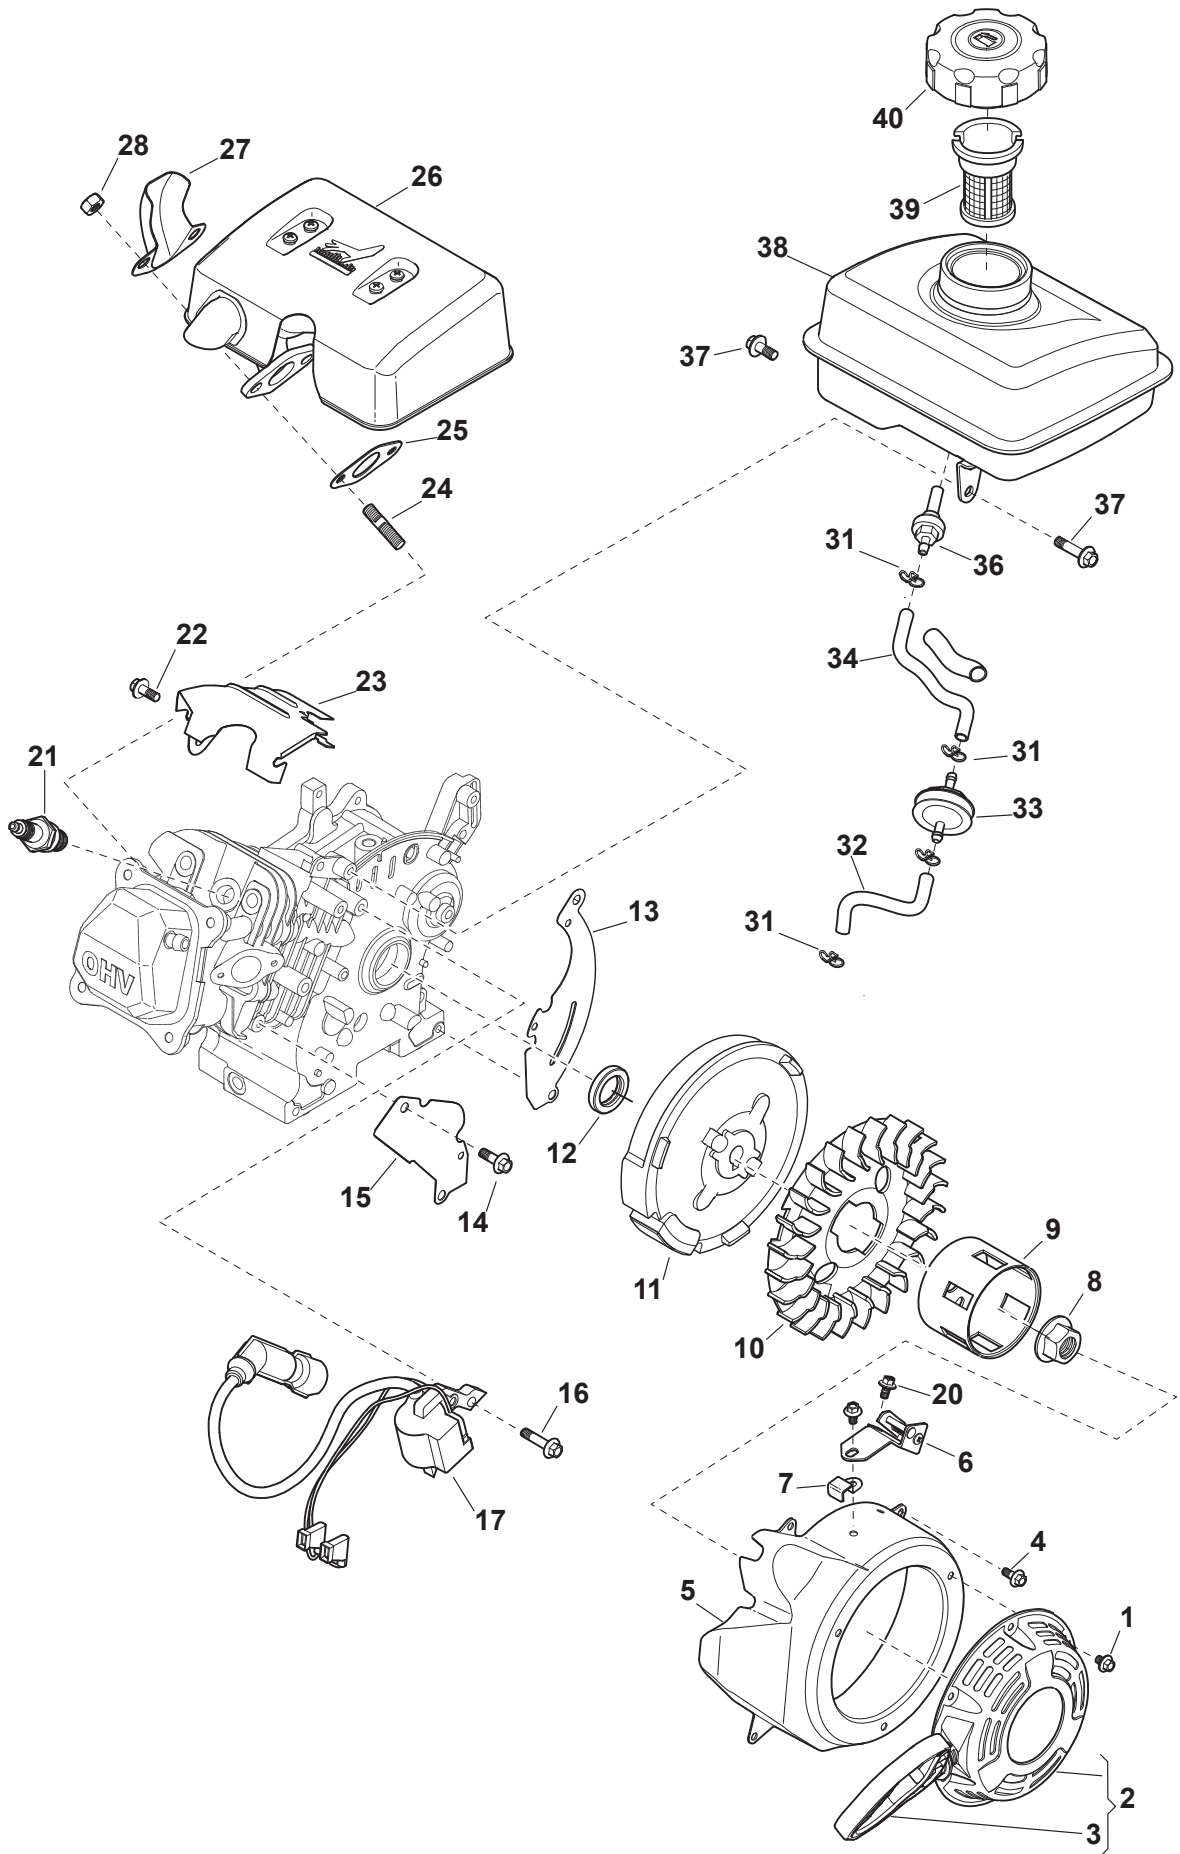

Utgåva Issue 10 - 2016		Motor - Start kpl, Bränsletank		Engine - Starter Assy, Tank	
Pos. Fig.	Antal Q.ty	Art nr Part No	Benämning	Description	Anmärkning Notes
1	3	118550861/0	Skruv	Screw	
2	1	118551324/0	Start kpl	Starter Assy	
3	1	118551326/0	Starthandtag	Starter Handle	
4	4	118550869/0	Skruv	Screw	
5	1	118551308/0	Kåpa	Cover	
6	1	118550871/0	Reglageplatta	Remote Control Assy	
7	1	118550870/0	Kabelhallare	Cable Holder	
8	1	118550867/0	Mutter	Nut	
9	1	118550866/0	Startkopp	Starter Cup	
10	1	118550865/0	Fläkt	Flywheel Fan	
11	1	118551328/0	Svänghjul kpl	Flywheel Ass.Y	
12	1	118550862/0	Tätningring	Oil Seal	
13	1	118551305/0	Plat	Plate	
14	3	118550861/0	Skruv	Screw	
15	1	118550860/0	Plat	Plate	
16	2	9959-0625-16	Skruv	Screw	
17	1	118550863/0	Elektronikspole	Elettronic Coil	
20	2	118550861/0	Skruv	Screw	
21	1	9400-0289-01	Tändstift (Rn9Yc)	Spark Plug (Rn9Yc)	
22	1	118551334/0	Skruv	Screw	
23	1	118550834/0	Brytarskydd	Guard	
24	2	118550454/0	Harnalssprintnbult	Stud Bolt	
25	1	118551322/0	Ljuddämparpackning	Gasket, Muffler	
26	1	118550835/0	Ljuddämpare Kpl	Muffler Assy	
27	1	118550836/0	Ljuddämparskydd	Muffler Guard	
28	2	9799-0831-02	Mutter	Nut	
31	4	118550872/0	Kabelhallare	Pipe Clip	
32	1	118551340/0	Bränsleslang	Fuel Hose	
33	1	118550873/0	Bränslefilter	Fuel Filter	
34	1	118551341/0	Bränsleslang	Fuel Hose	
36	1	118550874/0	Tanknippel	Fuel Tank Hose Connection	
37	2	118550627/0	Ventilkapa kpl	Cylinder Head Cover	
38	1	118550875/0	Bränsletank	Fuel Tank	
39	1	118551176/0	Bränslefilter	Fuel Filter	
40	2	118550650/0	Tanklock	Cap