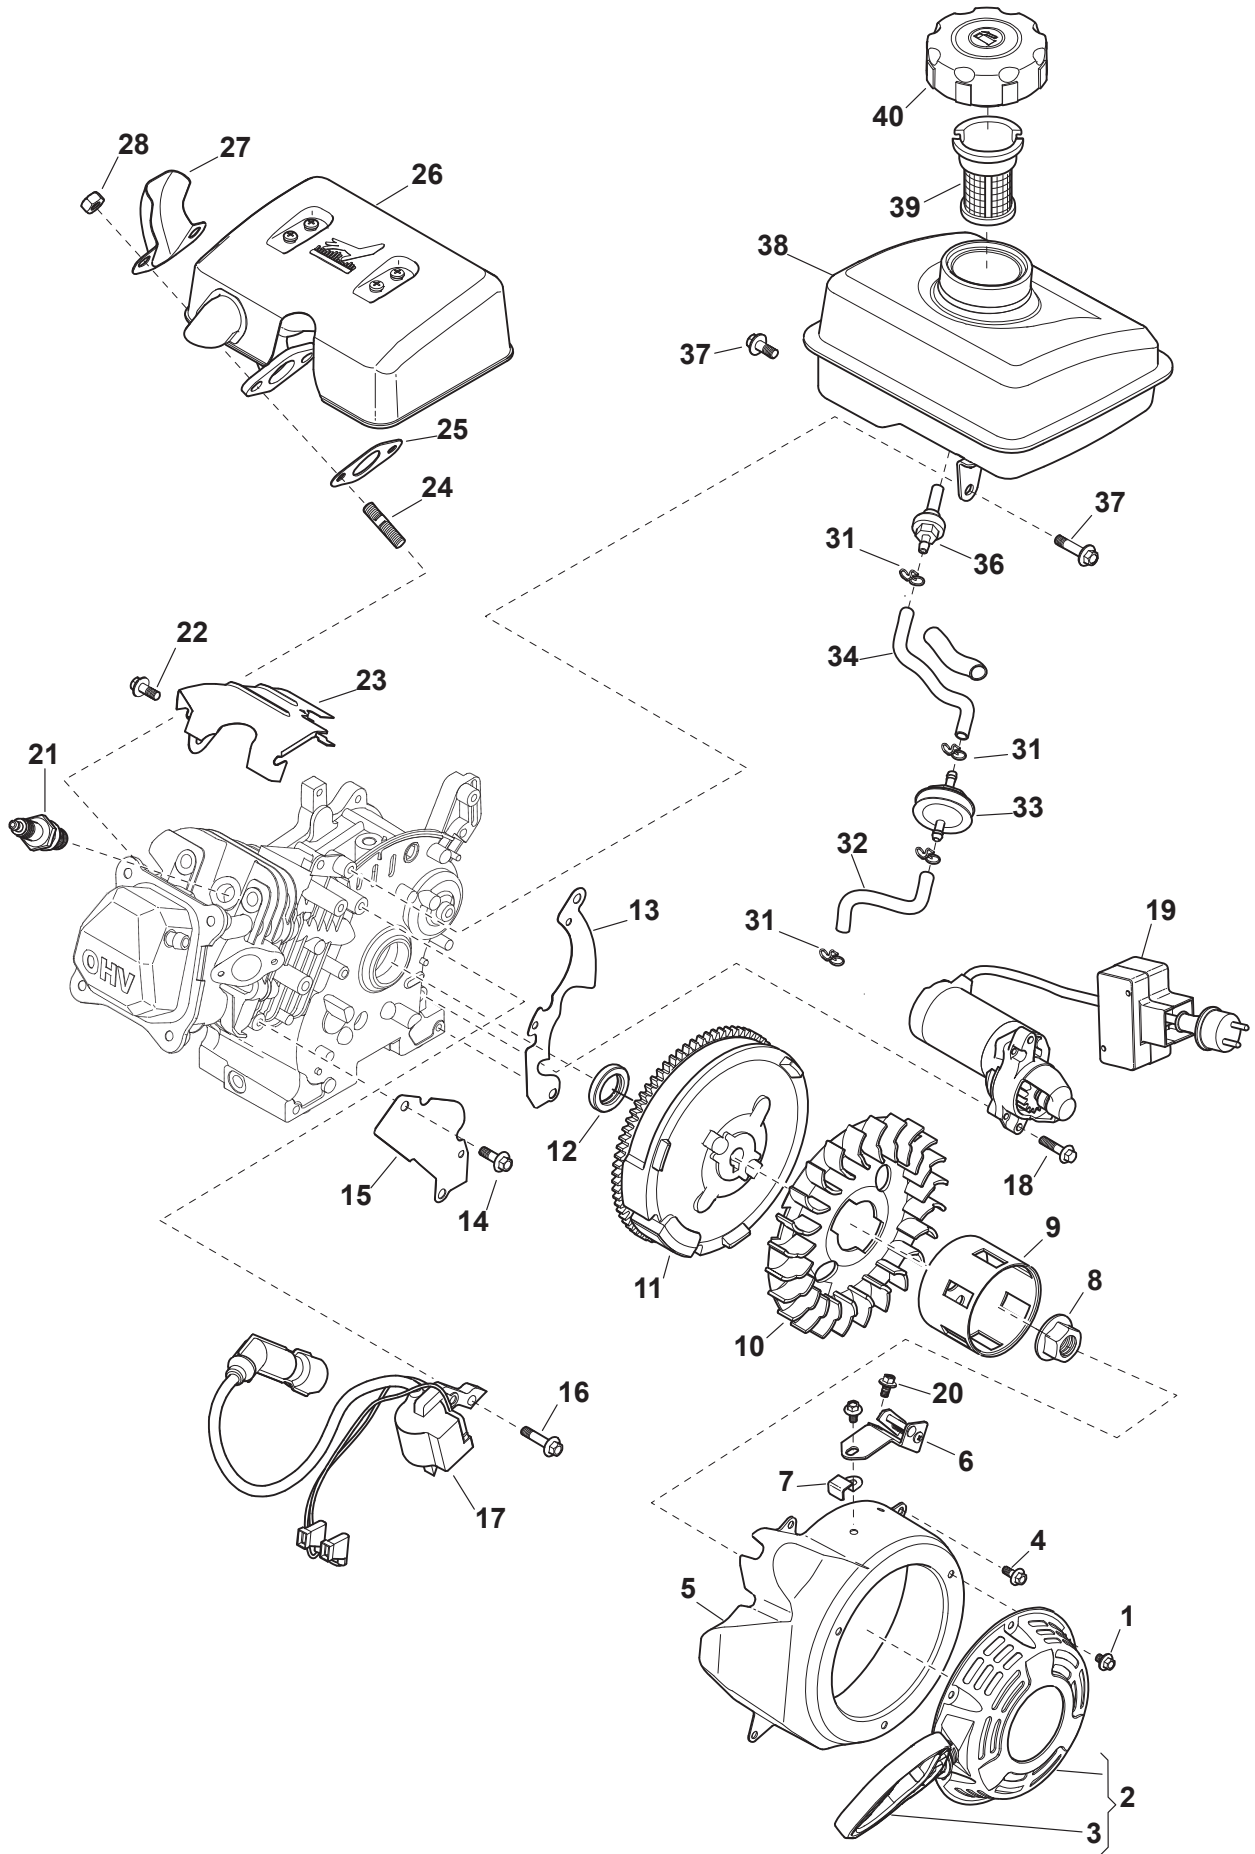

Utgåva Issue 10 - 2016		Motor - Start kpl, Bränsletank		Engine - Starter Assy, Tank	
Pos. Fig.	Antal Q.ty	Art nr Part No	Benämning	Description	Anmärkning Notes
1	3	118550861/0	Skruv	Screw	
2	1	118551324/0	Start kpl	Starter Assy	
3	1	118551326/0	Starthandtag	Starter Handle	
4	4	118550869/0	Skruv	Screw	
5	1	118551307/0	Kåpa	Cover	
6	1	118550871/0	Reglageplatta	Remote Control Assy	
7	1	118550870/0	Kabelhallare	Cable Holder	
8	1	118550867/0	Mutter	Nut	
9	1	118550866/0	Startkopp	Starter Cup	
10	1	118550865/0	Fläkt	Flywheel Fan	
11	1	118550864/0	Svänghjul kpl	Flywheel Ass.Y	
12	1	118550862/0	Tätningring	Oil Seal	
13	1	118550859/0	Plat	Plate	
14	3	118550861/0	Skruv	Screw	
15	1	118550860/0	Plat	Plate	
16	2	9959-0625-16	Skruv	Screw	
17	1	118551332/0	Elektronikspole	Elettronic Coil	
18	2	112791500/0	Skruv	Screw	
19	1	118551330/0	Startmotor Kpl	Start Motor Assy	
20	2	118550861/0	Skruv	Screw	
21	1	9400-0289-01	Tändstift (Rn9Yc)	Spark Plug (Rn9Yc)	
22	1	118551334/0	Skruv	Screw	
23	1	118550834/0	Brytarskydd	Guard	
24	2	118550454/0	Harnalssprintnbult	Stud Bolt	
25	1	118551322/0	Ljuddämparpackning	Gasket, Muffler	
26	1	118550835/0	Ljuddämpare Kpl	Muffler Assy	
27	1	118550836/0	Ljuddämparskydd	Muffler Guard	
28	2	9799-0831-02	Mutter	Nut	
31	4	118550872/0	Kabelhallare	Pipe Clip	
32	1	118551340/0	Bränsleslang	Fuel Hose	
33	1	118550873/0	Bränslefilter	Fuel Filter	
34	1	118551341/0	Bränsleslang	Fuel Hose	
36	1	118550874/0	Tanknippel	Fuel Tank Hose Connection	
37	2	118550627/0	Ventilkapa kpl	Cylinder Head Cover	
38	1	118550875/0	Bränsletank	Fuel Tank	
39	1	118551176/0	Bränslefilter	Fuel Filter	
40	2	118550650/0	Tanklock	Cap