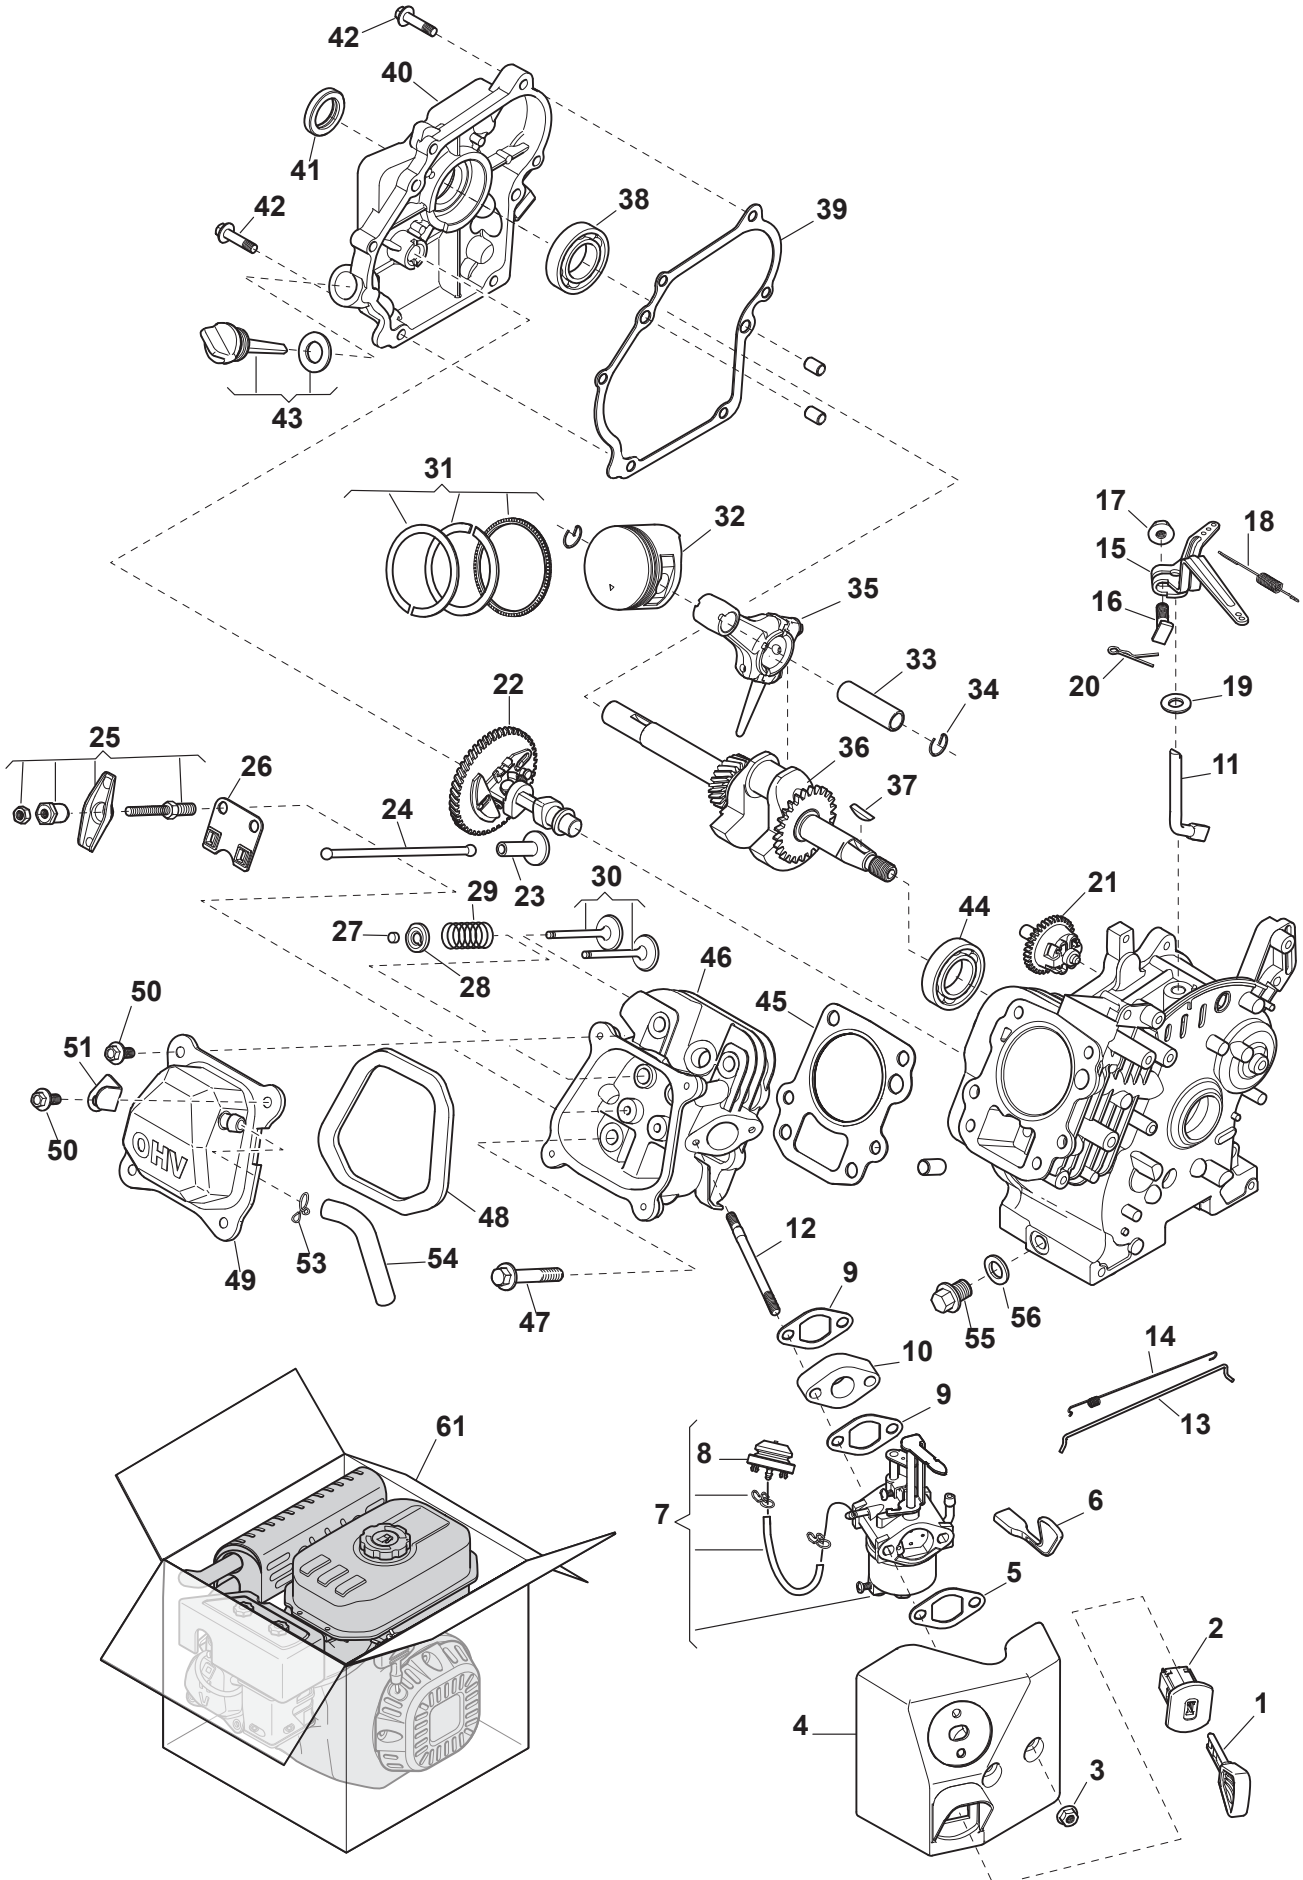

Utgåva Issue 10 - 2016		Motor - Kolv, Vevaxel		Engine - Piston, Crankshaft	
Pos. Fig.	Antal Q.ty	Art nr Part No	Benämning	Description	Anmärkning Notes
1	2	118550639/0	Tändningsnyckel	Switch Key	
2	1	118550828/0	Tändningslas	Starting Switch	
3	2	9739-0631-22	Mutter	Nut	
4	1	118550827/0	Luftfilter kpl	Air Cleaner Assy	
5	1	118551310/0	Packning,Förgasare/Insulator	Carburetor Gasket	
6	1	118550826/0	Chokereglage	Choke Lever	
7	1	118550825/0	Förgasare	Carburettor	
8	2	118551184/0	Luftreningspump	Air Purge Pump	
9	2	118550823/0	Packning,Förgasare/Insulator	Carburetor Gasket	
10	1	118550824/0	Insugningsrör	Intake Manifold	
11	1	118550857/0	Regulatoraxel	Shaft, Governor Arm	
12	2	118550299/0	Harnalssprintnbult	Stud Bolt	
13	1	118550829/0	Regulatorstång	Governor Link	
14	1	118550830/0	Fjäder	Spring	
15	1	118550854/0	Stöd	Arm Governor	
16	1	118550805/0	Skruv	Screw	
17	2	9739-0631-22	Mutter	Nut	
18	1	118550853/0	Fjäder	Spring	
19	1	118550858/0	Bricka	Washer	
20	1	118550856/0	Lasnal	Cotter Pin	
21	1	118550852/0	Regulator Kpl	Speed Governor Assy	
22	1	118551299/0	Kamaxel	Camshaft assy	
23	2	118550291/0	Ventillyftare	Valve Lifter Assy	
24	2	118551304/0	Tryckstang	Push Rod	
25	2	118550833/0	Vipparmsats	Valve Arm Set	
26	1	118550832/0	Plat	Plate	
27	2	118551166/0	Ventil keeper	Valve keeper	
28	2	118551302/0	Clip	Retainer	
29	2	118551301/0	Fjäder	Spring	
30	1	118550837/0	Insugningsventil + Utblåsning- sventil	Valve Assy, Intake + Exhaust	
31	1	118550848/0	Kolvringsats	Piston, Ring Set	
32	1	118550850/0	Kolv	Piston	
33	1	118550851/0	Kolvsprint	Piston Pin	
34	2	118550849/0	Bricka	Washer, Piston Pin	
35	1	118550846/0	Vevstake	Connecting Rod Assy	
36	1	118551298/0	Vevaxel Kpl	Crankshaft	
37	1	118550845/0	Woodruffkil	Woodruff Key	
38	1	118550841/0	Kullager	Bearing	
39	1	118550842/0	Vevhuspackning	Crankcase Gasket	
40	1	118550840/0	Vevhuskapa	Crankcase Cover	
41	1	118550839/0	Tätningring	Oil Seal	
42	6	9959-0625-16	Skruv	Screw	
43	1	118550838/0	Oljepafyllningslock	Oil Tank Cap	
44	1	118550847/0	Kullager	Bearing	
45	1	118551295/0	Packning	Gasket	
46	1	118551293/0	Topplöck	Cylinder Head	
47	4	118551200/0	Skruv	Screw	
48	1	118551163/0	Packning	Gasket