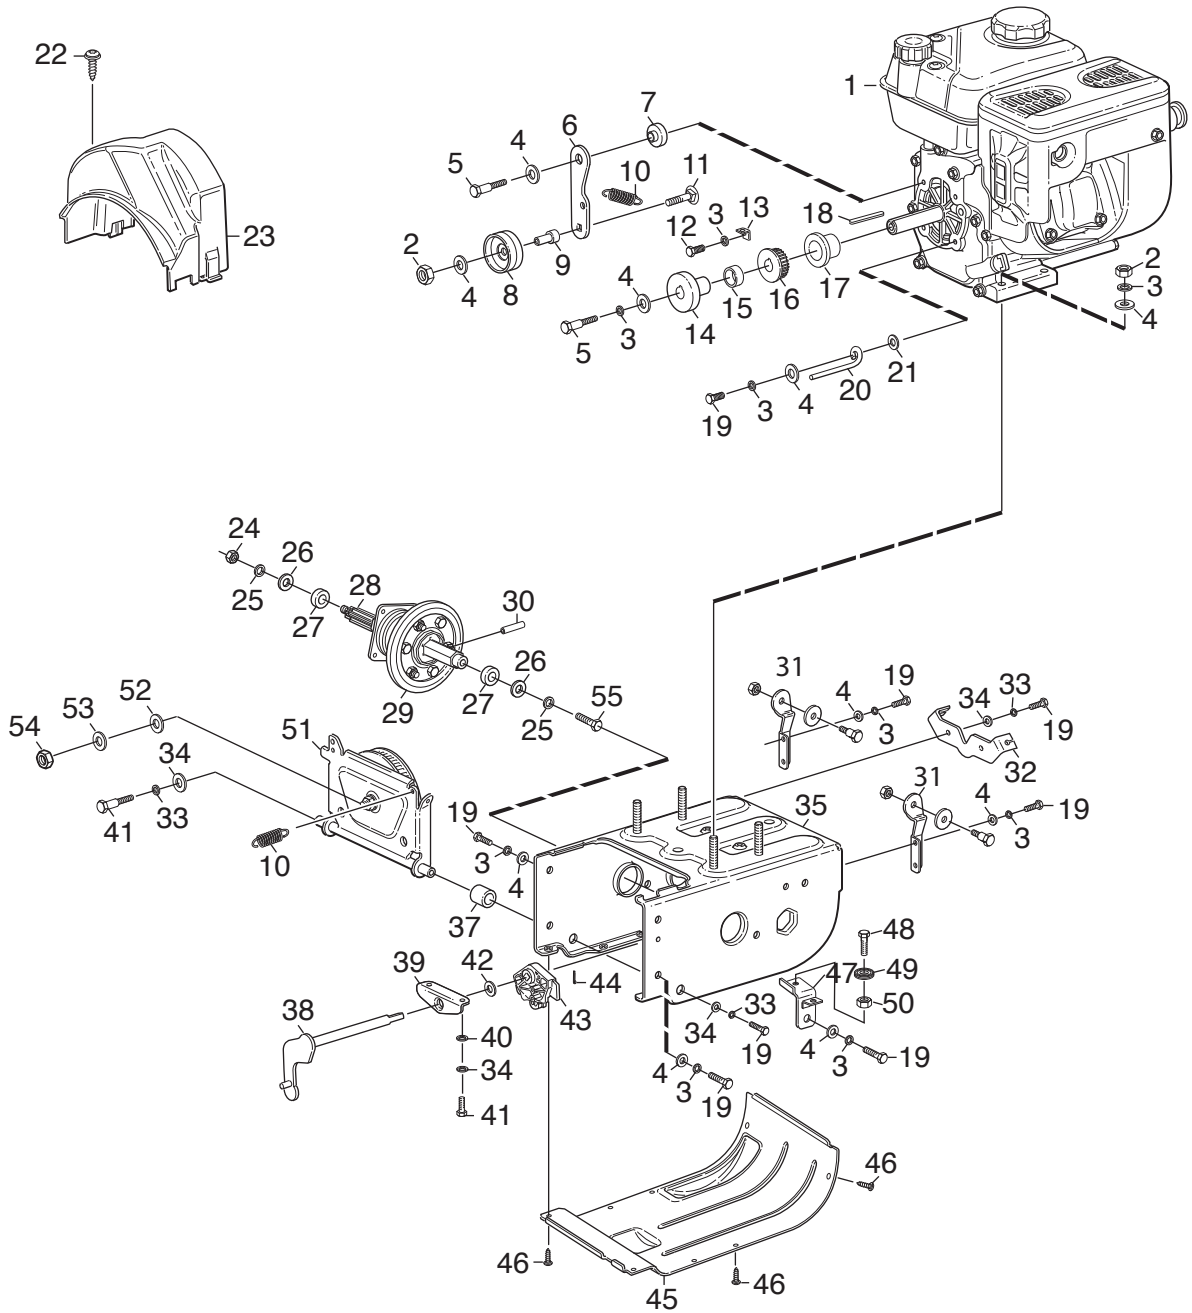

Reservdelskatalog Parts Catalogue

ST 3255 P

18-2859-32 - Season 2016

- Use GLOBAL GARDEN PRODUCT Genuine Spare Parts specified in the parts list for repair and/or replacement.
 - The contents described in the parts list may change due to improvement.
 - The drawings of the spare parts are only indicative and might not represent the part in question exactly.
 - The indications "right" - "left" - "front" - "rear" refer to the position of the operator when using the machine.
- When placing orders of parts for repair and/or replacement, make sure that the illustrated parts list is the one applying to the machine's year of manufacture, as shown on the identification plate attached to the machine.

www.stiga.com

Utgåva Issue 38 - 2016		Reglage Controls			
Pos. Fig.	Antal Q.ty	Art nr Part No	Benämning	Description	Anmärkning Notes
1	1	1811-2855-01	Reglagebygel-Snöskruv	Auger Contol	
2	1	1811-2856-01	Reglagebygel-Motor	Drive Control	
3	1	1811-2851-01	Reglagewire-Övre	Auger Cable-Upper	
4	2	1811-2850-01	Platta	Plate	
5	2	1811-2849-01	Reglagewire-Undre	Auger Drive Cable-Lower	
6	2	1811-2854-01	Kabelrör	Cable Pipe	
7	2	1811-2852-01	Växelwire	Gear Cable	
8	1	1811-2853-01	Gaswire-Övre	Drive Control Cable-Upper	
9	1	1811-2857-01	Gummimuff	Rubber Sleeve	
10	1	118820827/0	Styre-överdel	Handle-Upper	
11	1	1811-2859-01	Skruv	Screw	
12	1	118820817/0	Handtag	Grip	
13	1	1811-2861-01	Skruv	Screw	
14	1	1811-2862-01	Skruv	Screw	
15	1	1811-2864-01	Fäste	Bracket	
16	1	1811-2865-01	Adapter	Adapter	
17	1	1811-2866-01	Växelhandtag	Gear Handle	
18	1	1811-2867-01	Växelhandtag	Gear Handle	
19	5	1811-2752-01	Packning	Gasket	
20	2	1811-2760-01	Plaströr	Plastic Pipe	
21	1	1811-2863-01	Kabelklämma	Cable Clamp	
22	1	1811-2768-01	Plaströr	Plastic Pipe	
23	4	1811-2868-01	Skruv	Screw	
24	4	1811-2869-01	Skruv	Screw	
25	4	118820815/0	Låsratt	Handle Knob	
26	1	118820826/0	Styre-Underdel	Handle Lower	
27	5	1811-2791-01	Skruv	Screw	
28	4	1811-2751-01	Bricka	Washer	
29	4	112727784/0	Skruv	Screw	