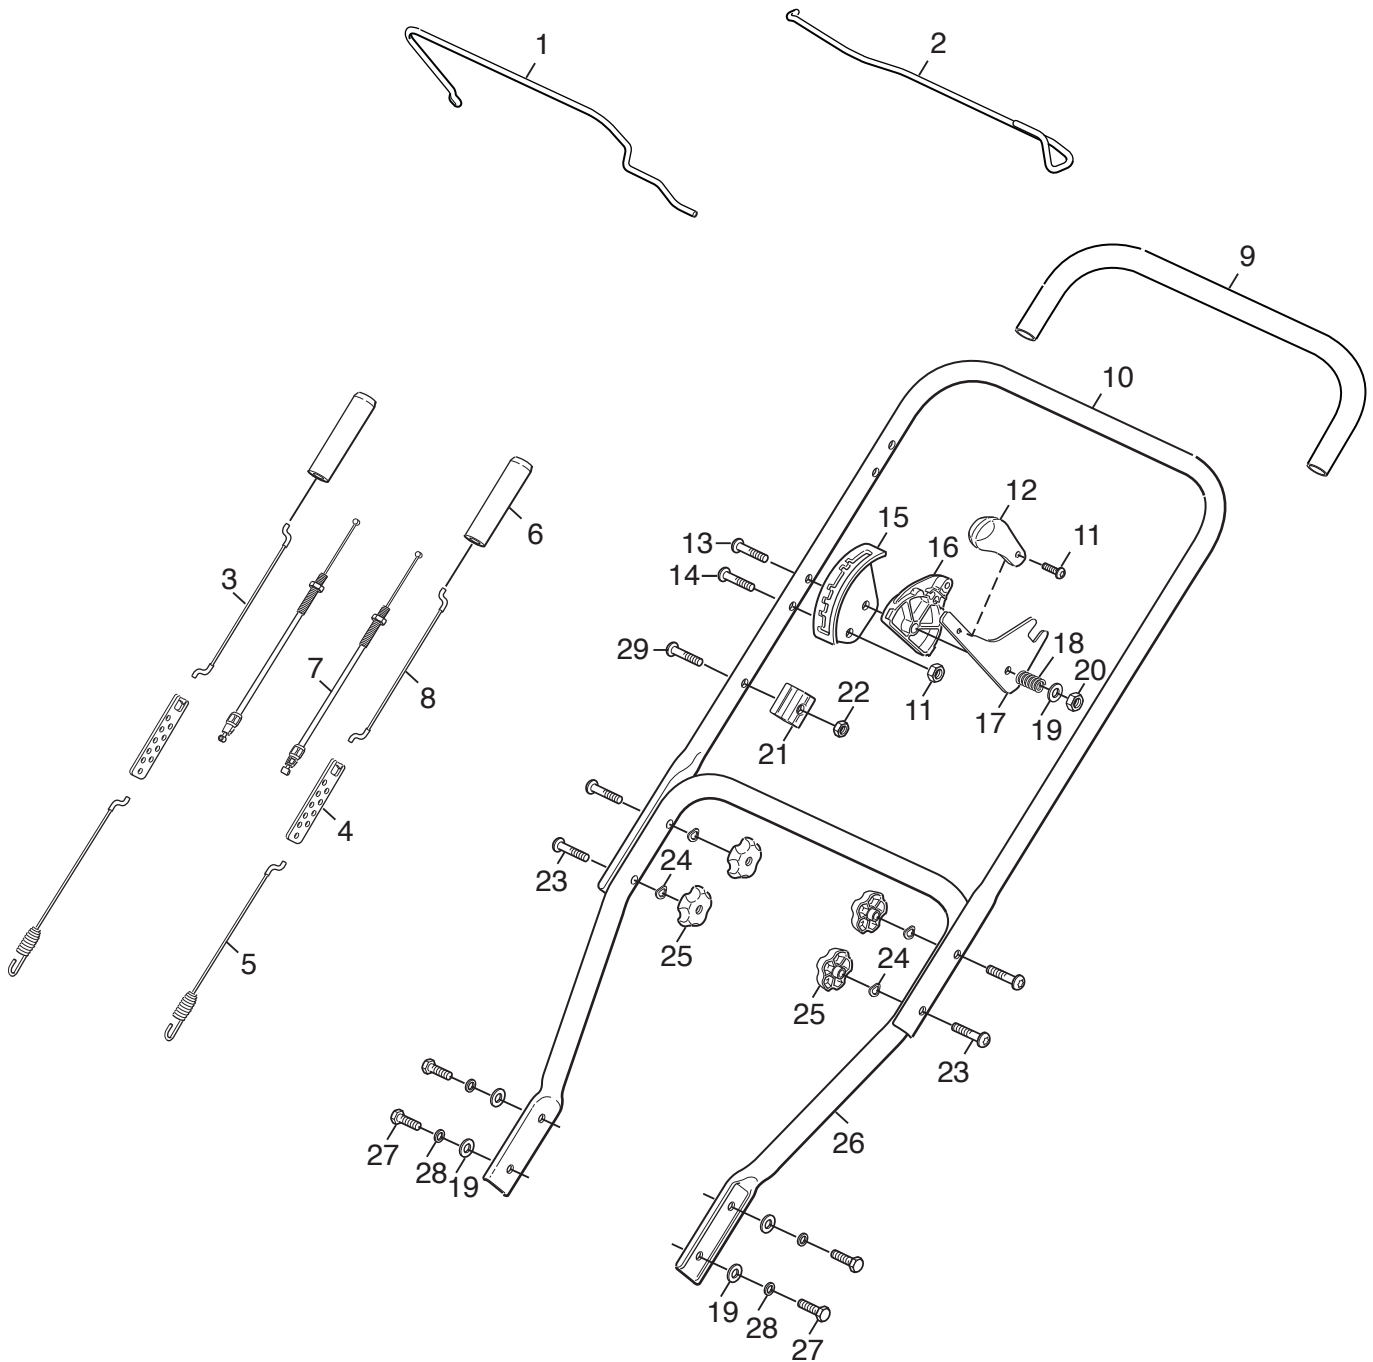

Utgåva Issue 38 - 2016		Reglage Controls			
Pos. Fig.	Antal Q.ty	Art nr Part No	Benämning	Description	Anmärkning Notes
1	1	1811-2855-01	Reglagebygel-Snöskruv	Auger Contol	
2	1	1811-2856-01	Reglagebygel-Motor	Drive Control	
3	1	1811-2851-01	Reglagewire-Övre	Auger Cable-Upper	
4	2	1811-2850-01	Platta	Plate	
5	2	1811-2849-01	Reglagewire-Undre	Auger Drive Cable-Lower	
6	2	1811-2854-01	Kabelrör	Cable Pipe	
7	2	1811-2852-01	Växelwire	Gear Cable	
8	1	1811-2853-01	Gaswire-Övre	Drive Control Cable-Upper	
9	1	1811-2857-01	Gummimuff	Rubber Sleeve	
10	1	118820827/0	Styre-överdel	Handle-Upper	
11	1	1811-2859-01	Skruv	Screw	
12	1	118820817/0	Handtag	Grip	
13	1	1811-2861-01	Skruv	Screw	
14	1	1811-2862-01	Skruv	Screw	
15	1	1811-2864-01	Fäste	Bracket	
16	1	1811-2865-01	Adapter	Adapter	
17	1	1811-2866-01	Växelhandtag	Gear Handle	
18	1	1811-2867-01	Växelhandtag	Gear Handle	
19	5	1811-2752-01	Packning	Gasket	
20	2	1811-2760-01	Plaströr	Plastic Pipe	
21	1	1811-2863-01	Kabelklämma	Cable Clamp	
22	1	1811-2768-01	Plaströr	Plastic Pipe	
23	4	1811-2868-01	Skruv	Screw	
24	4	1811-2869-01	Skruv	Screw	
25	4	118820815/0	Låsratt	Handle Knob	
26	1	118820826/0	Styre-Underdel	Handle Lower	
27	5	1811-2791-01	Skruv	Screw	
28	4	1811-2751-01	Bricka	Washer	
29	4	112727784/0	Skruv	Screw