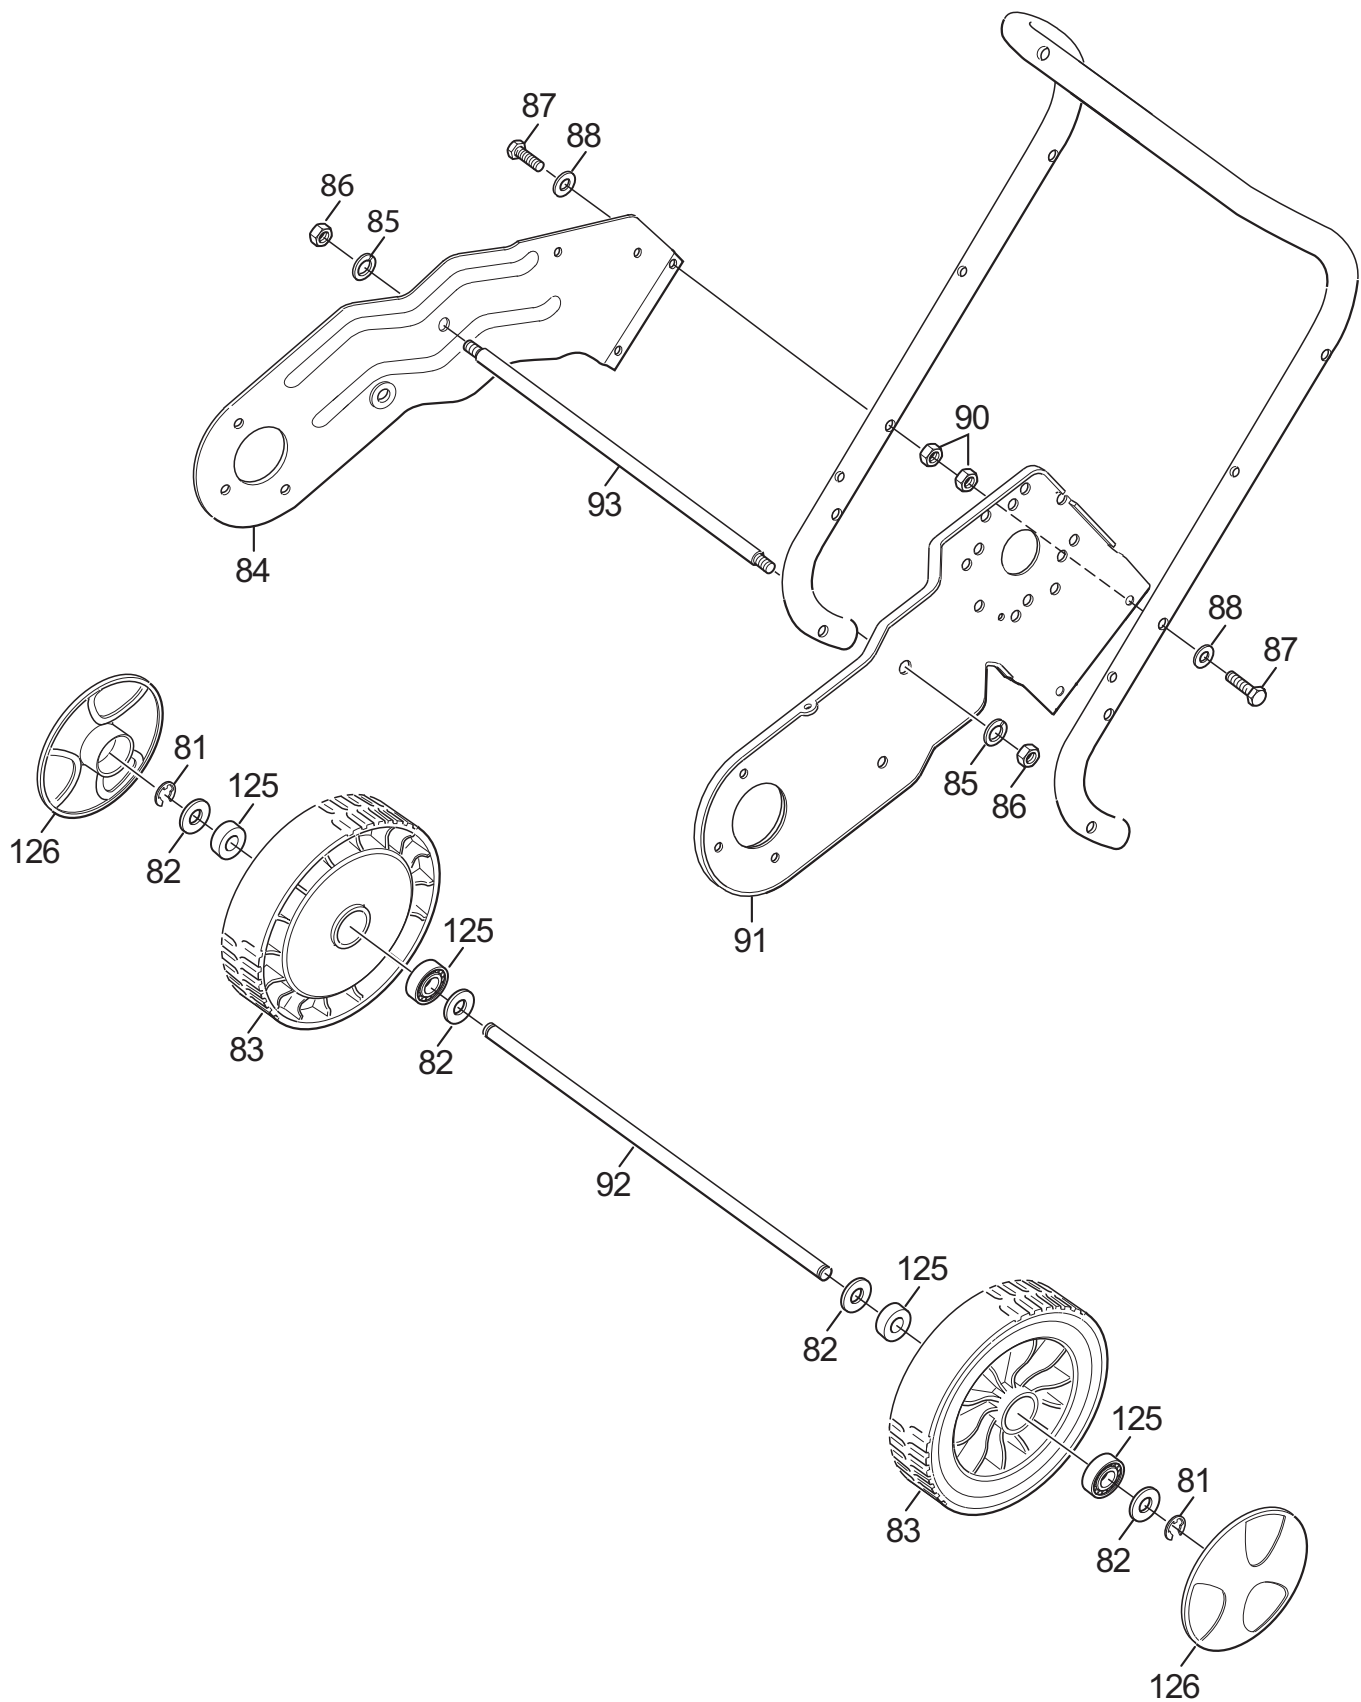

Utgåva Issue 2014-11		Bildnr Picture No 2893		SNOW HUNTER HJUL		SNOW HUNTER WHEELS		Sida Page 10	
Pos. Fig.	Antal/Quantity				Art nr Part No	Benämning	Description	Sats Kit	Anmärkning Notes
	2860								
81	2				1811-2945-01	Spårring	Circlip		
82	4				1811-2946-01	Bricka	Washer		
83	2				1811-2947-01	Hjul kpl.....	Wheel assy		
84	1				1811-2948-01	Ramsida-hö.....	Frame-RH		
85	2				1811-2949-01	Bricka	Washer		
86	2				1811-2950-01	Mutter	Nut		
87	4				1811-2916-01	Skruv	Screw		
88	4				1811-2907-01	Bricka	Bricka		
90	4				1811-2911-01	Mutter	Nut		
91	1				1811-2951-01	Ramsida-vä	Frame-LH.....		
92	1				1811-2952-01	Hjulaxel	Wheel shaft		
93	1				1811-2953-01	Stödstag	Support rod.....		
125	2				1811-2954-01	Lager.....	Bearing		
126	2				1811-2955-01	Navkapsel.....	Hub cap