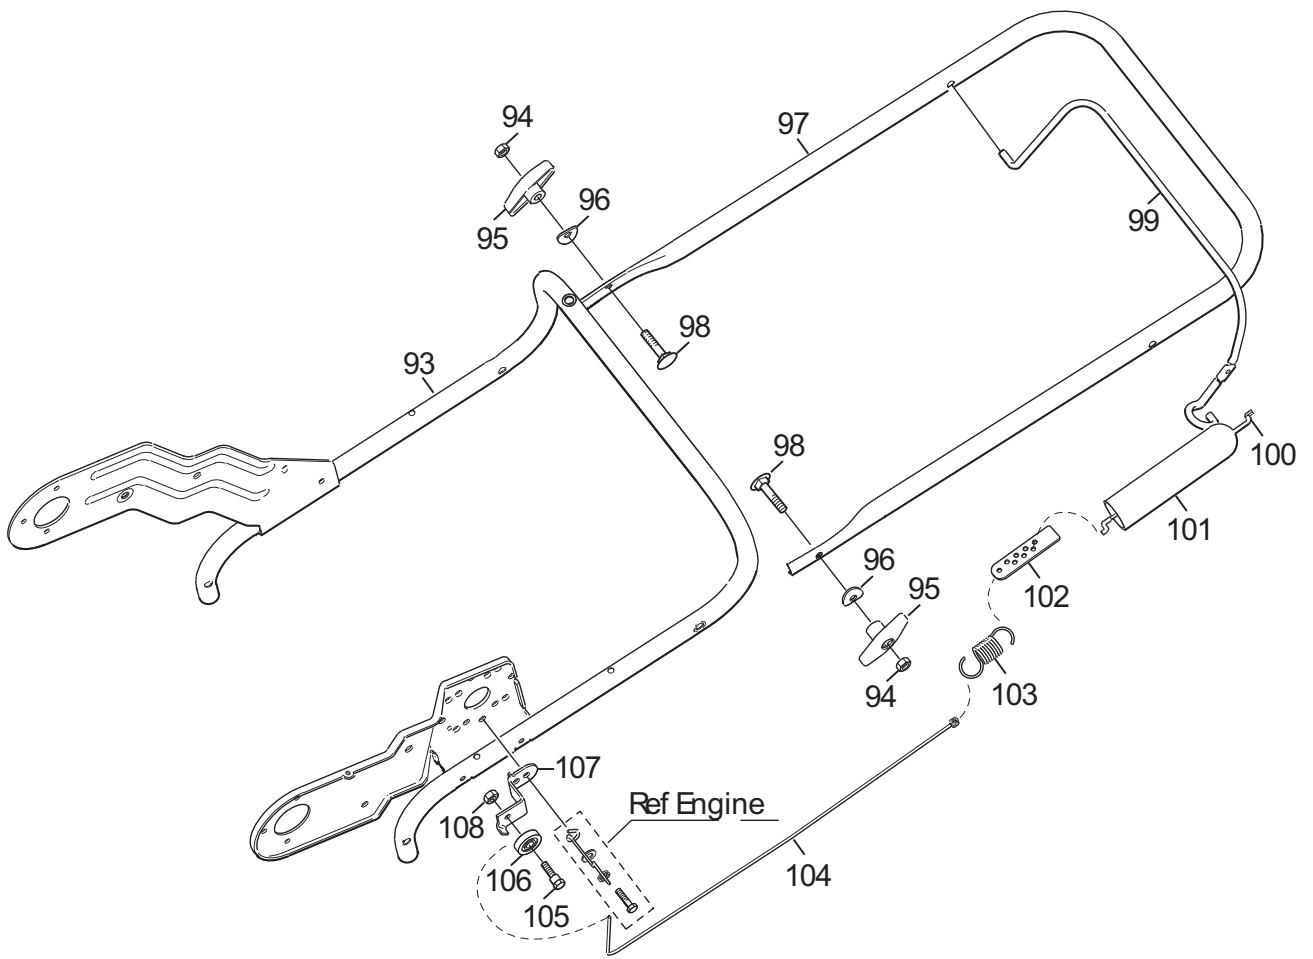

Utgåva Issue 2014-11		Bildnr Picture No 2894		SNOW HUNTER STYRE		SNOW HUNTER HANDLE		Sida Page 12	
Pos. Fig.	Antal/Quantity				Art nr Part No	Benämning	Description	Sats Kit	Anmärkning Notes
	2860								
93	1				1811-2905-01 Styre.....	Handle			
94	2				1811-2956-01 Mutter	Nut.....			
95	2				1811-2939-01 Knopp	Knob.....			
96	2				1811-2957-01 Bricka	Washer.....			
97	1				1811-2958-01 Styre.....	Handle.....			
98	2				1811-2959-01 Bult	Bolt.....			
99	1				1811-2960-01 Kontroll, reglage.....	Control handle.....			
100	1				1811-2961-01 Reglagewire, övre.....	Control cable. Upper.....			
101	1				1811-2962-01 Plastskydd.....	Cover.....			
102	1				1811-2963-01 Fäste.....	Bracket.....			
103	1				1811-2964-01 Fjäder.....	Spring.....			
104	1				1811-2965-01 Reglagewire, undre.....	Control cable, lower.....			
105	1				1811-2966-01 Bult	Bolt.....			
106	1				1811-2967-01 Linhjul	Pulley			
107	1				1811-2968-01 Linhjulsfäste	Halterung.....			
108	1				1811-2911-01 Mutter	Nut.....