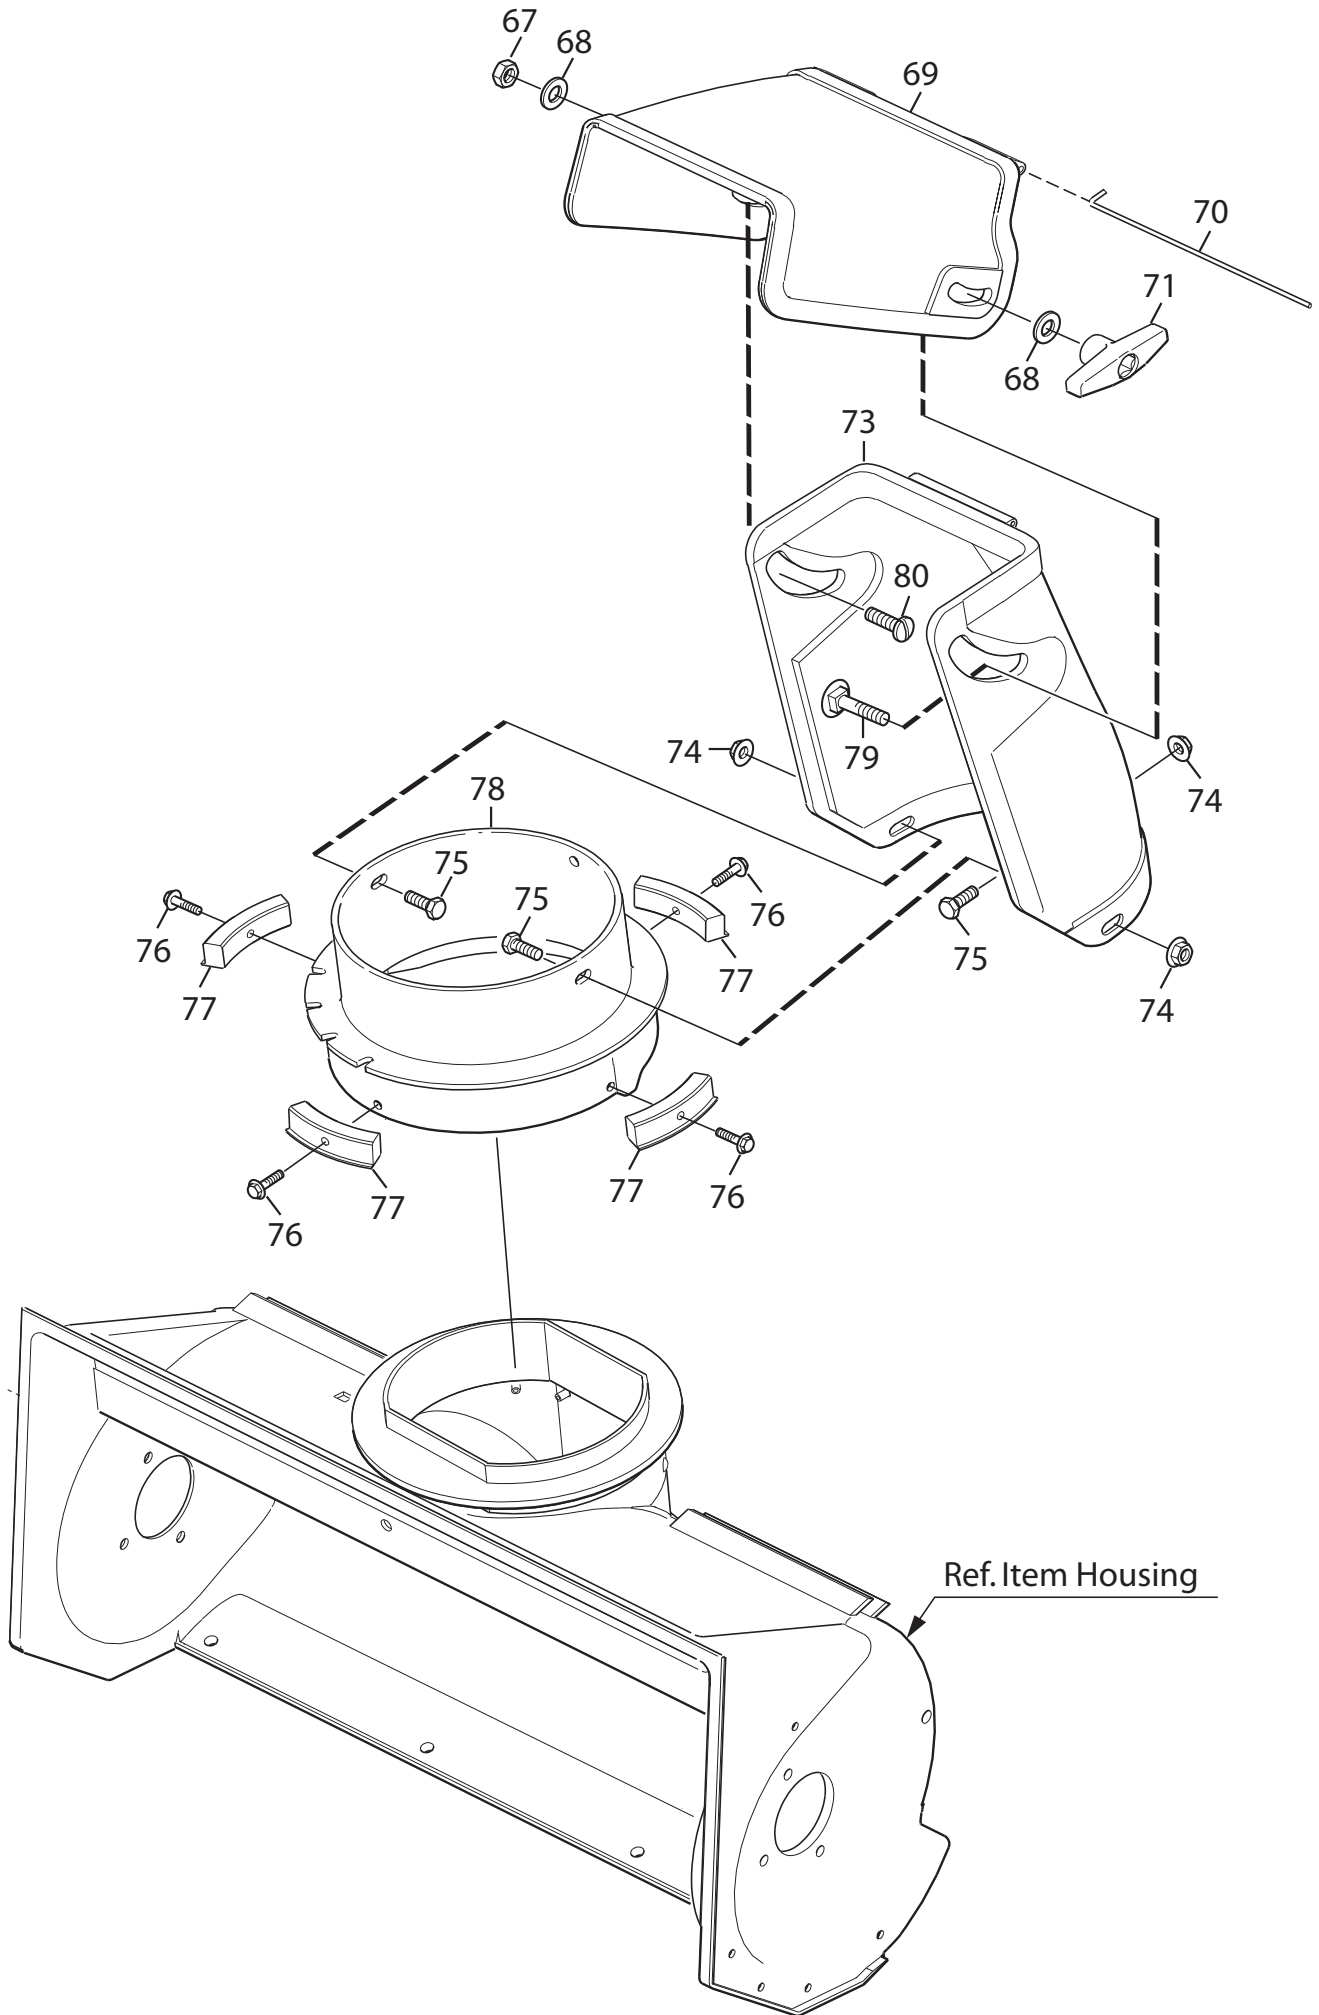

Utgåva Issue 2014-11		Bildnr Picture No 2892		SNOW HUNTER UTKAST		SNOW HUNTER DISCHARGE CHUTE		Sida Page 8	
Pos. Fig.	Antal/Quantity				Art nr Part No	Benämning	Description	Sats Kit	Anmärkning Notes
	2860								
67	1				1811-2936-01	Mutter	Nut.....		
68	2				1811-2888-01	Bricka	Washer.....		
69	1				1811-2937-01	Utkast-övre	Chute-upper.....		
70	1				1811-2938-01	Stag	Stay.....		
71	1				1811-2939-01	Knopp	Knob.....		
73	1				118820583/0	Utkast-lägre	Chute-lower.....		
74	3				1811-2922-01	Mutter	Nut.....		
75	3				1811-2919-01	Skruv.....	Screw.....		
76	4				1811-2940-01	Skruv.....	Screw.....		
77	4				1811-2941-01	Guide	Guide.....		
78	1				1811-2942-01	Utkastring	Ring, chute		
79	1				1811-2943-01	Vagnsbult	Carriage bolt.....		
80	1				1811-2944-01	Skruv.....	Screw.....