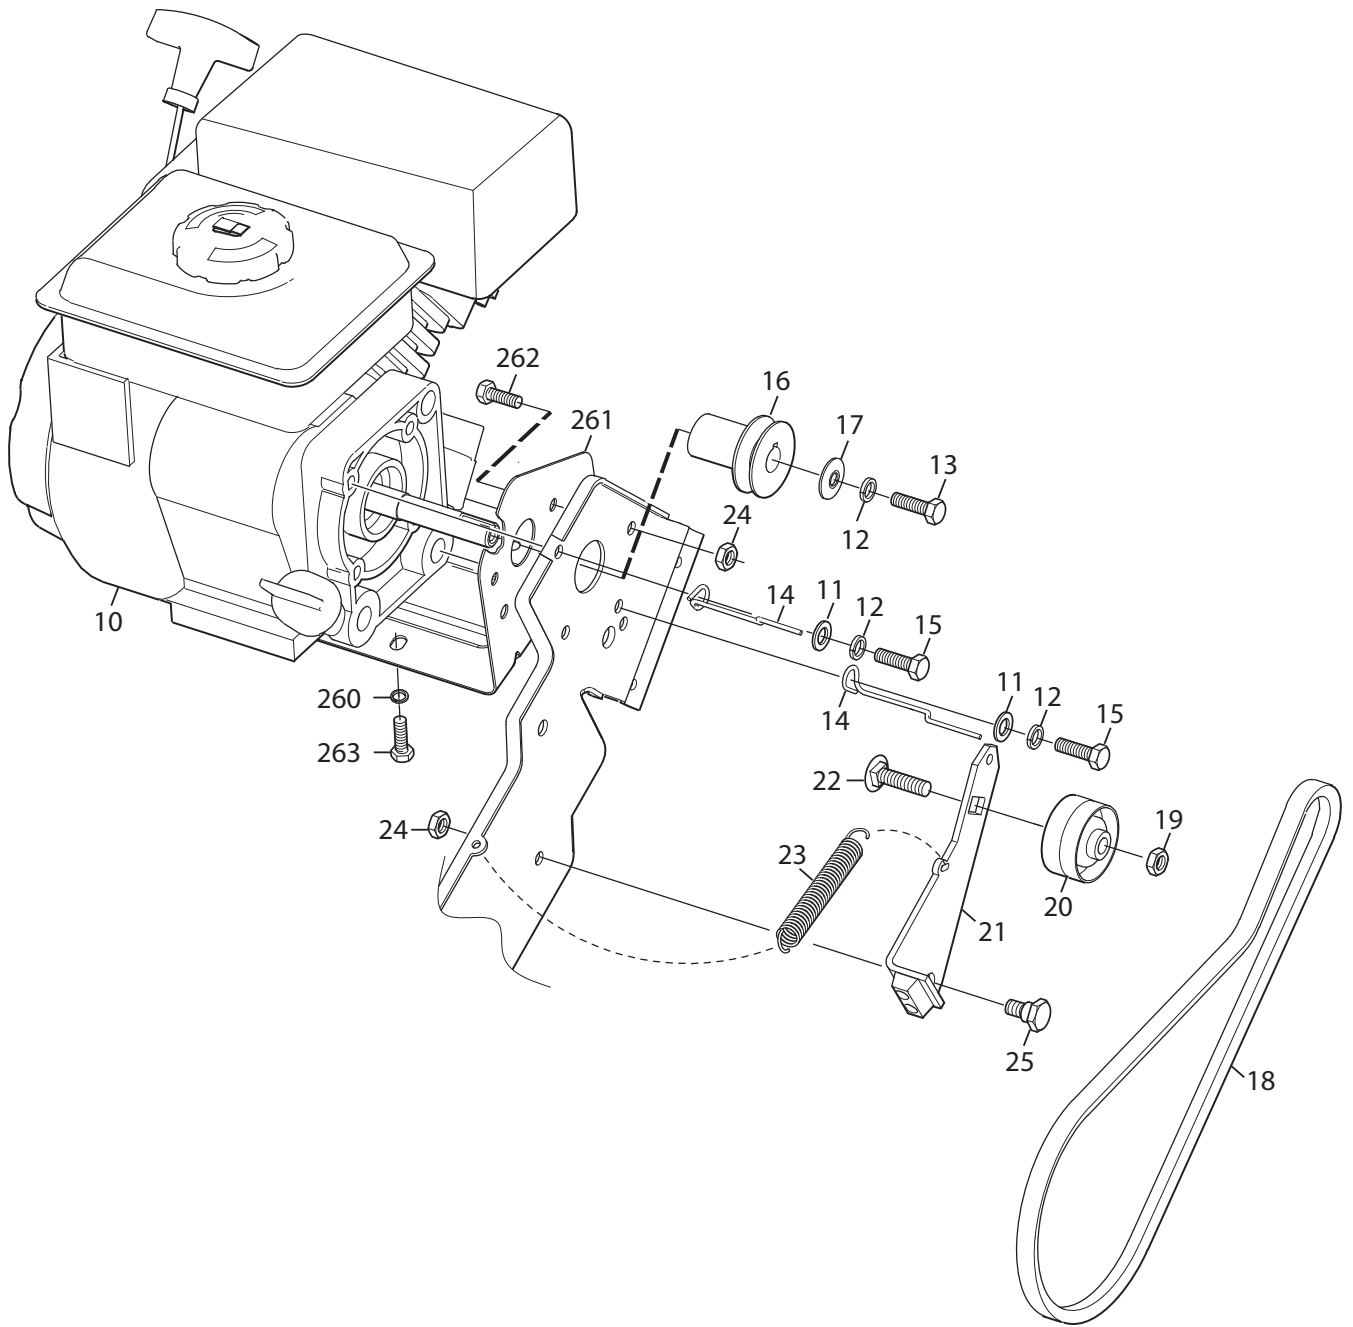

Genuine Spare Parts

www.stiga.com

SNOW THROWERS

includes:
18-2860-31 Snow Hunter

- Use GLOBAL GARDEN PRODUCT Genuine Spare Parts specified in the parts list for repair and/or replacement.
- The contents described in the parts list may change due to improvement.
- The drawings of the spare parts are only indicative and might not represent the part in question exactly.
- The indications "right" - "left" - "front" - "rear" refer to the position of the operator when using the machine.
- When placing orders of parts for repair and/or replacement, make sure that the illustrated parts list is the one applying to the machine's year of manufacture, as shown on the identification plate attached to the machine.

Utgåva Issue 2014-11		Bildnr Picture No 2889		SNOW HUNTER MOTOR		SNOW HUNTER ENGINE		Sida Page 2	
Pos. Fig.	Antal/Quantity				Art nr Part No	Benämning	Description	Sats Kit	Anmärkning Notes
	2860								
10	1				1811-2887-01	Motor	Engine		
11	2				1811-2888-01	Bricka	Washer		
12	3				1811-2889-01	Bricka	Washer		
13	1				1811-2890-01	Skruv	Screw		
14	2				1811-2891-01	Remstyrning	Belt guide		
15	1				1811-2892-01	Bult	Bolt		
16	1				1811-2893-01	Motorremskiva	Engine pulley		
17	1				1811-2894-01	Bricka	Washer		
18	1				1811-2895-01	Rem	Belt		
19	1				1811-2896-01	Mutter	Nut		
20	1				1811-2897-01	Kullager	Ball bearing		
21	1				1811-2898-01	Spännarm	Tension arm		
22	1				1811-2899-01	Vagnsbult	Carriage bolt		
23	1				1811-2900-01	Fjäder	Spring		
24	3				1811-2901-01	Mutter	Nut		
25	1				1811-2902-01	Ansatsbult	Bolt		
260	1				1811-2903-01	Bricka	Washer		
261	1				1811-2904-01	Motorfäste	Engine bracket		
262	2				9959-0816-16	Skruv	Screw		
263	2				9959-0820-16	Skruv	Screw		