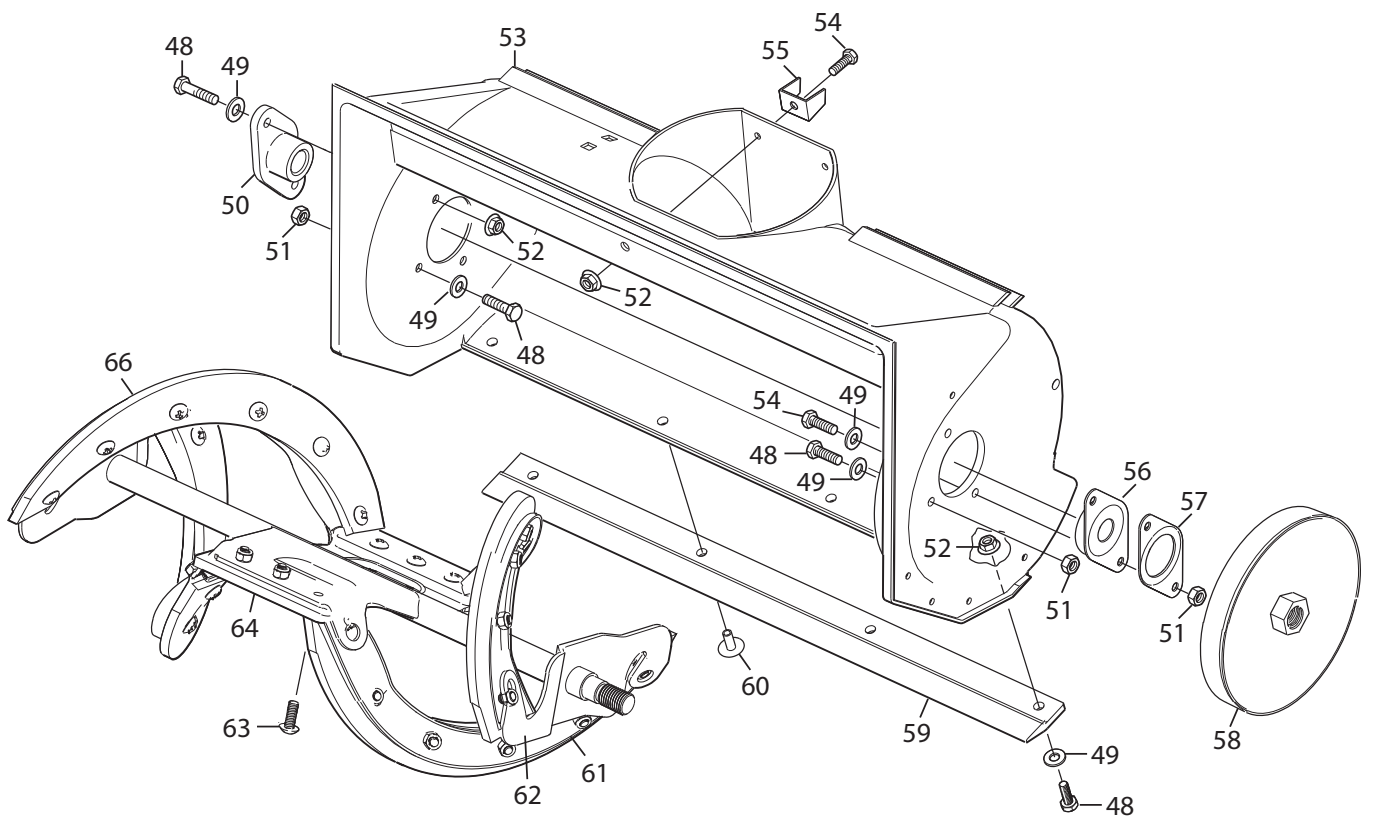

Utgåva Issue 2014-11		Bildnr Picture No 2891		SNOW HUNTER SNÖSKRUV		SNOW HUNTER AUGER HOUSING		Sida Page 6	
Pos. Fig.	Antal/Quantity				Art nr Part No	Benämning	Description	Sats Kit	Anmärkning Notes
	2860								
48	6				1811-2920-01	Skruv.....	Screw.....		
49	8				1811-2907-01	Bricka.....	Washer.....		
50	1				1811-2921-01	Lagerhållare.....	Bearing flange.....		
51	6				1811-2911-01	Mutter.....	Nut.....		
52	4				1811-2922-01	Mutter.....	Nut.....		
53	1				1811-2923-01	Inmatningshus.....	Auger housing.....		
54	3				1811-2924-01	Skruv.....	Screw.....		
55	1				1811-2925-01	Fäste.....	Bracket.....		
56	1				1811-2926-01	Lager.....	Bearing.....		
57	1				1811-2927-01	Lagerhållare.....	Bearing flange.....		
58	1				1811-2928-01	Remskiva.....	Pulley.....		
59	1				1811-2929-01	Skrapskär.....	Scraper blade.....		
60	3				1811-2930-01	Nit.....	Rivet.....		
61	2				1811-2931-01	Stöd.....	Support.....		
62	1				1811-2932-01	Snöskruv.....	Auger.....		
63	6				1811-2933-01	Nit.....	Rivet.....		
64	1				1811-2934-01	Fäste.....	Bracket.....		
66	1				1811-2935-01	Skär-snöskruv.....	Blade-Auger.....