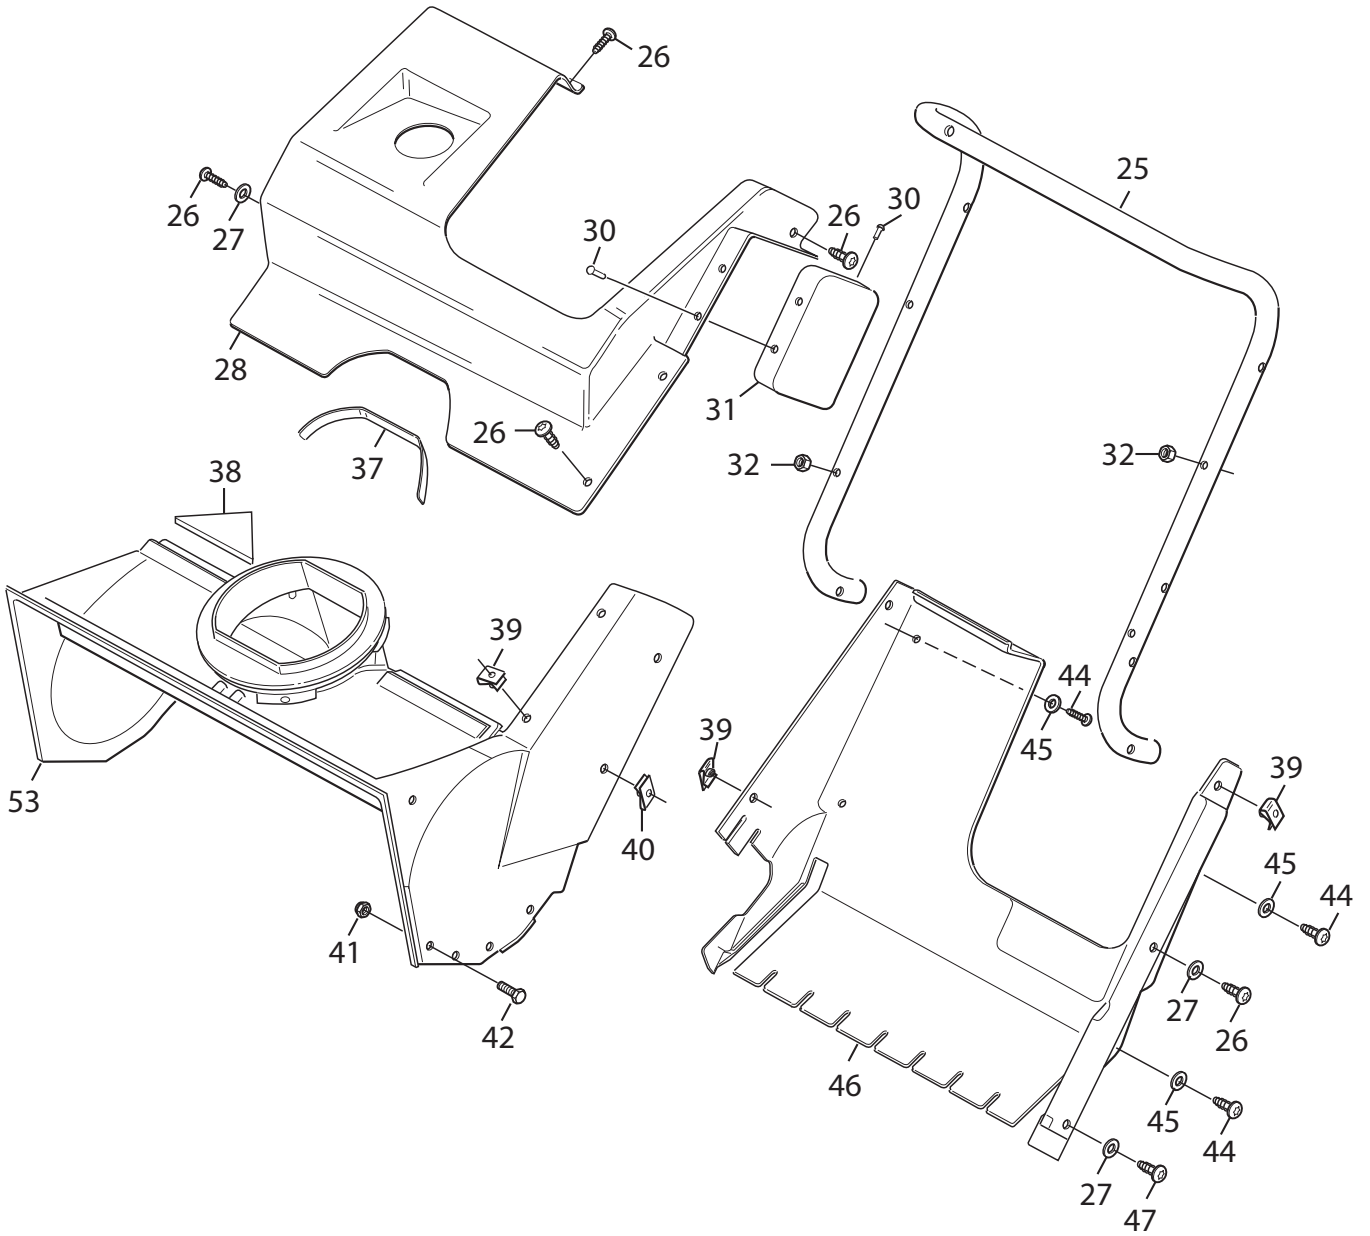

Genuine Spare Parts

www.stiga.com

SNOW THROWERS

includes:
18-2860-31 Snow Hunter

- Use GLOBAL GARDEN PRODUCT Genuine Spare Parts specified in the parts list for repair and/or replacement.
- The contents described in the parts list may change due to improvement.
- The drawings of the spare parts are only indicative and might not represent the part in question exactly.
- The indications "right" - "left" - "front" - "rear" refer to the position of the operator when using the machine.
- When placing orders of parts for repair and/or replacement, make sure that the illustrated parts list is the one applying to the machine's year of manufacture, as shown on the identification plate attached to the machine.

Utgåva Issue 2014-11		Bildnr Picture No 2889		SNOW HUNTER MOTOR		SNOW HUNTER ENGINE		Sida Page 2	
Pos. Fig.	Antal/Quantity				Art nr Part No	Benämning	Description	Sats Kit	Anmärkning Notes
	2860								
10	1				1811-2887-01	Motor	Engine		
11	2				1811-2888-01	Bricka	Washer		
12	3				1811-2889-01	Bricka	Washer		
13	1				1811-2890-01	Skruv	Screw		
14	2				1811-2891-01	Remstyrning	Belt guide		
15	1				1811-2892-01	Bult	Bolt		
16	1				1811-2893-01	Motorremskiva	Engine pulley		
17	1				1811-2894-01	Bricka	Washer		
18	1				1811-2895-01	Rem	Belt		
19	1				1811-2896-01	Mutter	Nut		
20	1				1811-2897-01	Kullager	Ball bearing		
21	1				1811-2898-01	Spännarm	Tension arm		
22	1				1811-2899-01	Vagnsbult	Carriage bolt		
23	1				1811-2900-01	Fjäder	Spring		
24	3				1811-2901-01	Mutter	Nut		
25	1				1811-2902-01	Ansatsbult	Bolt		
260	1				1811-2903-01	Bricka	Washer		
261	1				1811-2904-01	Motorfäste	Engine bracket		
262	2				9959-0816-16	Skruv	Screw		
263	2				9959-0820-16	Skruv	Screw		