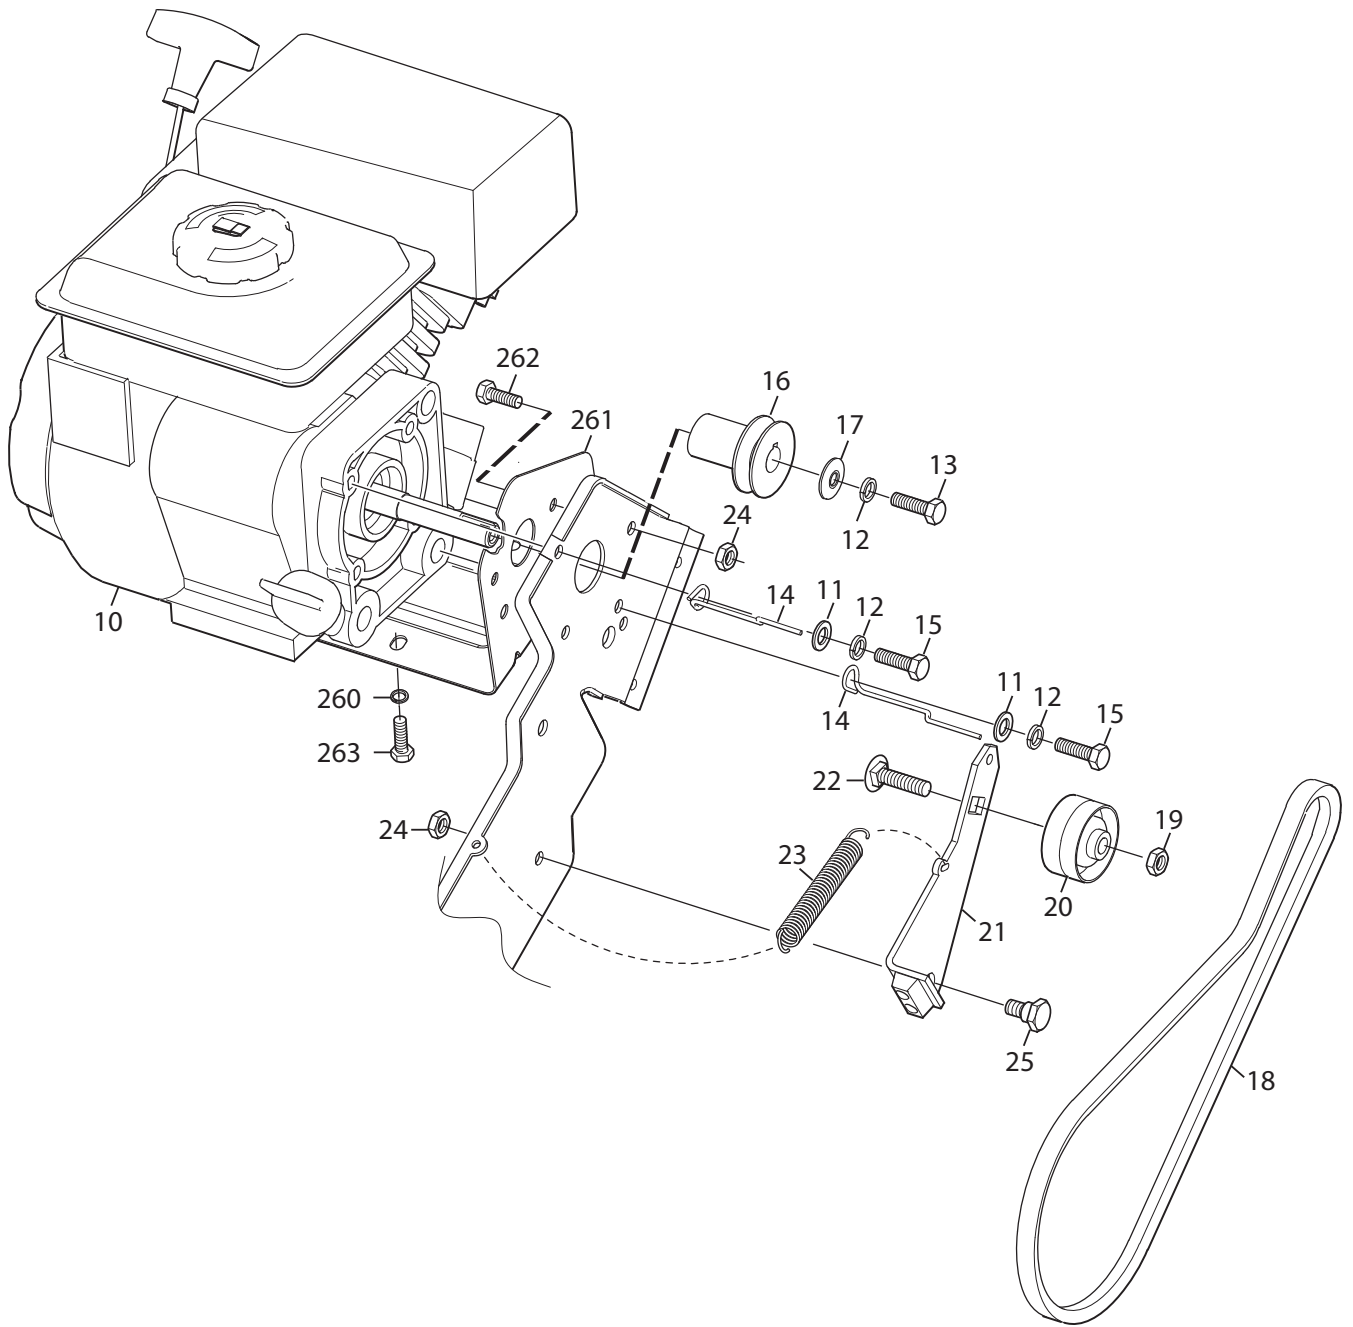

Genuine Spare Parts

www.stiga.com

SNOW THROWERS

includes:
18-2860-31 Snow Hunter

- Use GLOBAL GARDEN PRODUCT Genuine Spare Parts specified in the parts list for repair and/or replacement.
- The contents described in the parts list may change due to improvement.
- The drawings of the spare parts are only indicative and might not represent the part in question exactly.
- The indications "right" - "left" - "front" - "rear" refer to the position of the operator when using the machine.
- When placing orders of parts for repair and/or replacement, make sure that the illustrated parts list is the one applying to the machine's year of manufacture, as shown on the identification plate attached to the machine.

Utgåva Issue 2014-11		Bildnr Picture No 2889		SNOW HUNTER MOTOR		SNOW HUNTER ENGINE		Sida Page 2	
Pos. Fig.	Antal/Quantity				Art nr Part No	Benämning	Description	Sats Kit	Anmärkning Notes
	2860								
10	1				1811-2887-01	Motor	Engine		
11	2				1811-2888-01	Bricka	Washer		
12	3				1811-2889-01	Bricka	Washer		
13	1				1811-2890-01	Skruv	Screw		
14	2				1811-2891-01	Remstyrning	Belt guide		
15	1				1811-2892-01	Bult	Bolt		
16	1				1811-2893-01	Motorremskiva	Engine pulley		
17	1				1811-2894-01	Bricka	Washer		
18	1				1811-2895-01	Rem	Belt		
19	1				1811-2896-01	Mutter	Nut		
20	1				1811-2897-01	Kullager	Ball bearing		
21	1				1811-2898-01	Spännarm	Tension arm		
22	1				1811-2899-01	Vagnsbult	Carriage bolt		
23	1				1811-2900-01	Fjäder	Spring		
24	3				1811-2901-01	Mutter	Nut		
25	1				1811-2902-01	Ansatsbult	Bolt		
260	1				1811-2903-01	Bricka	Washer		
261	1				1811-2904-01	Motorfäste	Engine bracket		
262	2				9959-0816-16	Skruv	Screw		
263	2				9959-0820-16	Skruv	Screw		