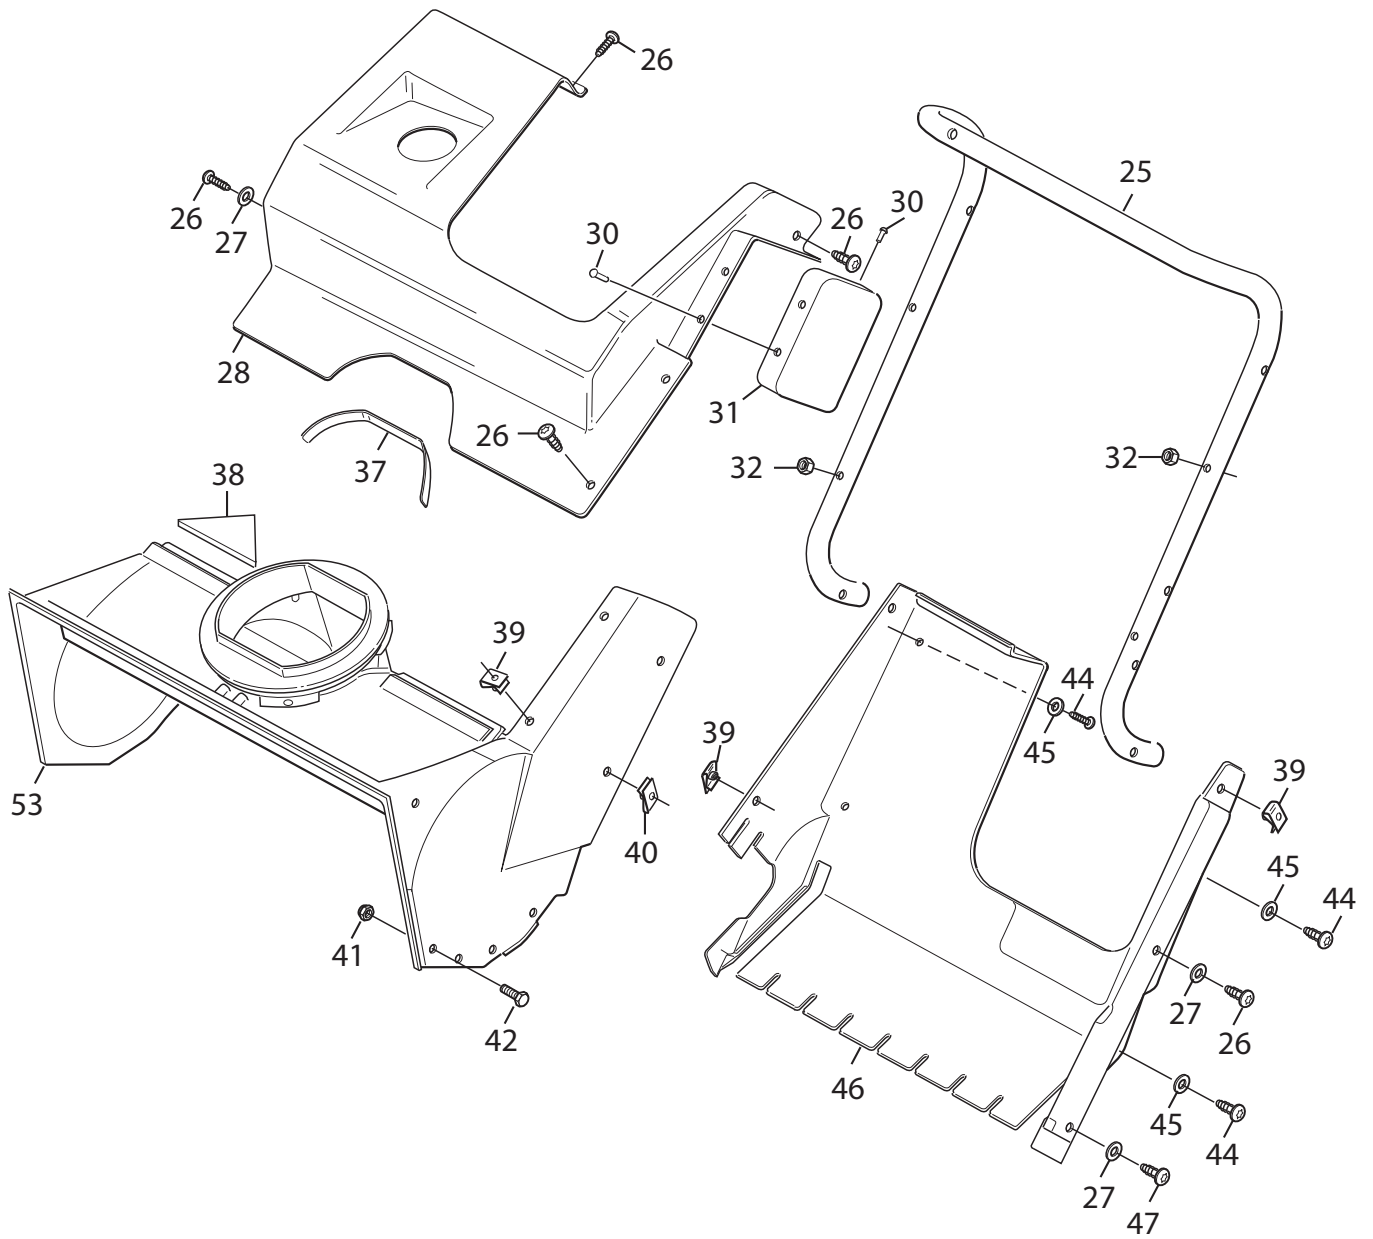

Genuine Spare Parts

www.stiga.com

SNOW THROWERS

includes:
18-2860-31 Snow Hunter

- Use GLOBAL GARDEN PRODUCT Genuine Spare Parts specified in the parts list for repair and/or replacement.
- The contents described in the parts list may change due to improvement.
- The drawings of the spare parts are only indicative and might not represent the part in question exactly.
- The indications "right" - "left" - "front" - "rear" refer to the position of the operator when using the machine.
- When placing orders of parts for repair and/or replacement, make sure that the illustrated parts list is the one applying to the machine's year of manufacture, as shown on the identification plate attached to the machine.

Utgåva Issue 2014-11		Bildnr Picture No 2889		SNOW HUNTER MOTOR		SNOW HUNTER ENGINE		Sida Page 2	
Pos. Fig.	Antal/Quantity				Art nr Part No	Benämning	Description	Sats Kit	Anmärkning Notes
	2860								
10	1				1811-2887-01	Motor	Engine		
11	2				1811-2888-01	Bricka	Washer		
12	3				1811-2889-01	Bricka	Washer		
13	1				1811-2890-01	Skruv	Screw		
14	2				1811-2891-01	Remstyrning	Belt guide		
15	1				1811-2892-01	Bult	Bolt		
16	1				1811-2893-01	Motorremskiva	Engine pulley		
17	1				1811-2894-01	Bricka	Washer		
18	1				1811-2895-01	Rem	Belt		
19	1				1811-2896-01	Mutter	Nut		
20	1				1811-2897-01	Kullager	Ball bearing		
21	1				1811-2898-01	Spännarm	Tension arm		
22	1				1811-2899-01	Vagnsbult	Carriage bolt		
23	1				1811-2900-01	Fjäder	Spring		
24	3				1811-2901-01	Mutter	Nut		
25	1				1811-2902-01	Ansatsbult	Bolt		
260	1				1811-2903-01	Bricka	Washer		
261	1				1811-2904-01	Motorfäste	Engine bracket		
262	2				9959-0816-16	Skruv	Screw		
263	2				9959-0820-16	Skruv	Screw		