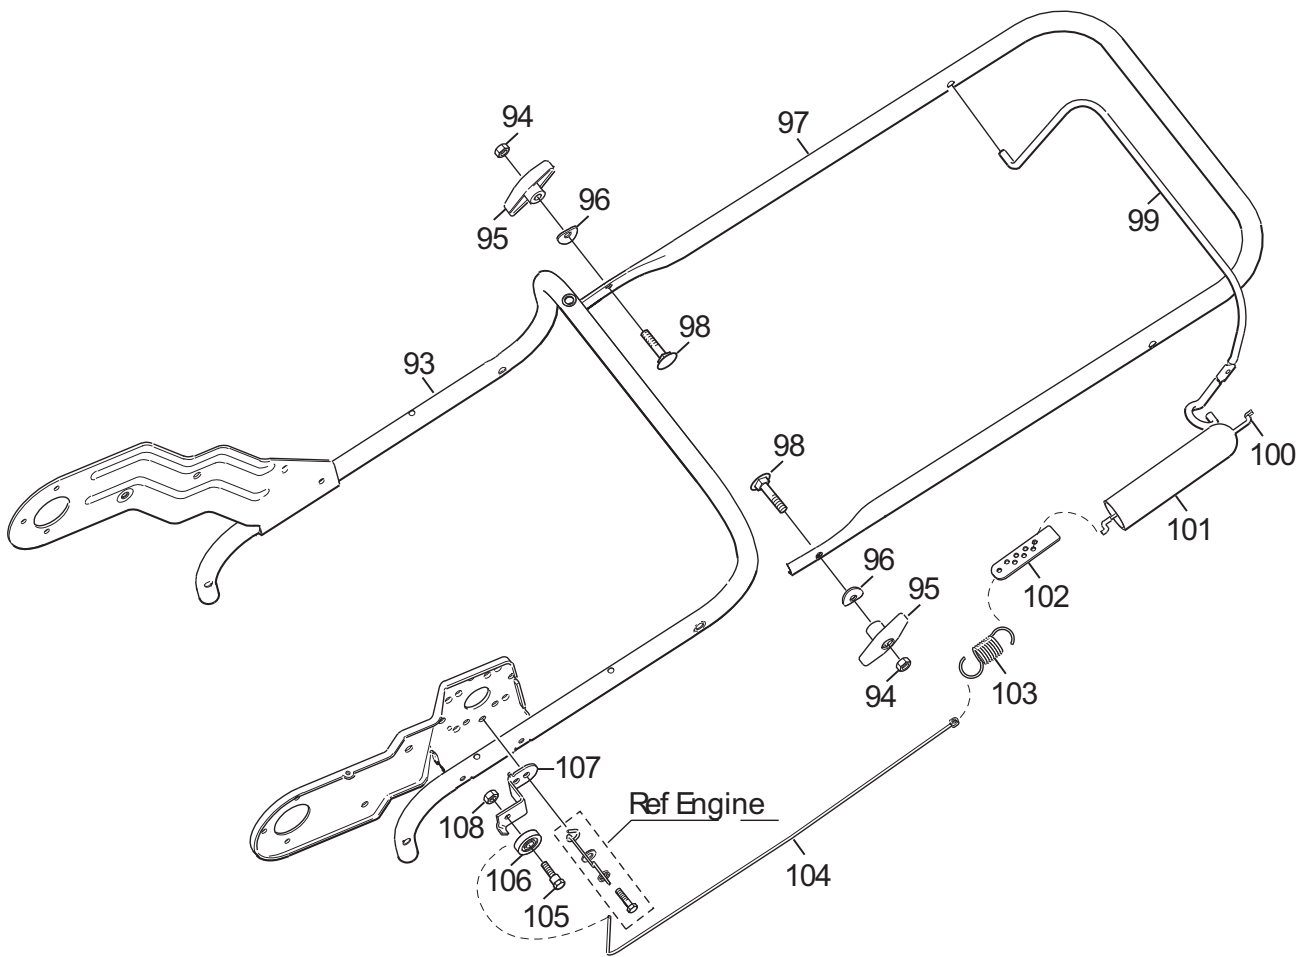

Utgåva Issue 2014-11		Bildnr Picture No 2894		SNOW HUNTER STYRE		SNOW HUNTER HANDLE		Sida Page 12	
Pos. Fig.	Antal/Quantity				Art nr Part No	Benämning	Description	Sats Kit	Anmärkning Notes
	2860								
93	1				1811-2905-01	Styre	Handle		
94	2				1811-2956-01	Mutter	Nut		
95	2				1811-2939-01	Knopp	Knob		
96	2				1811-2957-01	Bricka	Washer		
97	1				1811-2958-01	Styre	Handle		
98	2				1811-2959-01	Bult	Bolt		
99	1				1811-2960-01	Kontroll, reglage	Control handle		
100	1				1811-2961-01	Reglagewire, övre	Control cable. Upper		
101	1				1811-2962-01	Plastskydd	Cover		
102	1				1811-2963-01	Fäste	Bracket		
103	1				1811-2964-01	Fjäder	Spring		
104	1				1811-2965-01	Reglagewire, undre	Control cable, lower		
105	1				1811-2966-01	Bult	Bolt		
106	1				1811-2967-01	Linhjul	Pulley		
107	1				1811-2968-01	Linhjulsfäste	Halterung		
108	1				1811-2911-01	Mutter	Nut