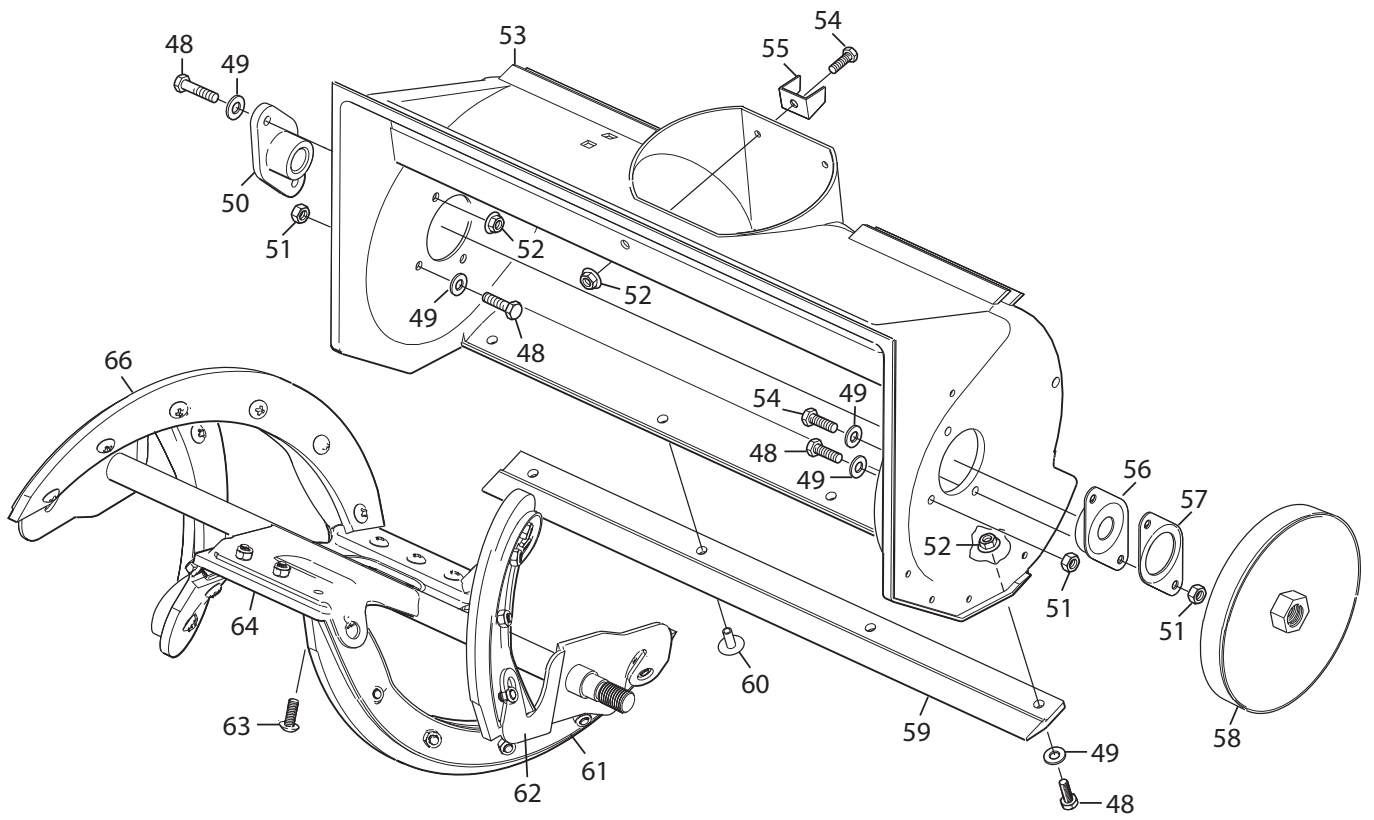

Utgåva Issue 2014-11		Bildnr Picture No 2891		SNOW HUNTER SNÖSKRUV		SNOW HUNTER AUGER HOUSING		Sida Page 6	
Pos. Fig.	Antal/Quantity				Art nr Part No	Benämning	Description	Sats Kit	Anmärkning Notes
	2860								
48	6				1811-2920-01	Skruv.....	Screw.....		
49	8				1811-2907-01	Bricka.....	Washer.....		
50	1				1811-2921-01	Lagerhållare.....	Bearing flange.....		
51	6				1811-2911-01	Mutter.....	Nut.....		
52	4				1811-2922-01	Mutter.....	Nut.....		
53	1				1811-2923-01	Inmatningshus.....	Auger housing.....		
54	3				1811-2924-01	Skruv.....	Screw.....		
55	1				1811-2925-01	Fäste.....	Bracket.....		
56	1				1811-2926-01	Lager.....	Bearing.....		
57	1				1811-2927-01	Lagerhållare.....	Bearing flange.....		
58	1				1811-2928-01	Remskiva.....	Pulley.....		
59	1				1811-2928-01	Skrapskär.....	Scraper blade.....		
60	3				1811-2930-01	Nit.....	Rivet.....		
61	2				1811-2931-01	Stöd.....	Support.....		
62	1				1811-2932-01	Snöskruv.....	Auger.....		
63	6				1811-2933-01	Nit.....	Rivet.....		
64	1				1811-2934-01	Fäste.....	Bracket.....		
66	1				1811-2935-01	Skär-snöskruv.....	Blade-Auger.....