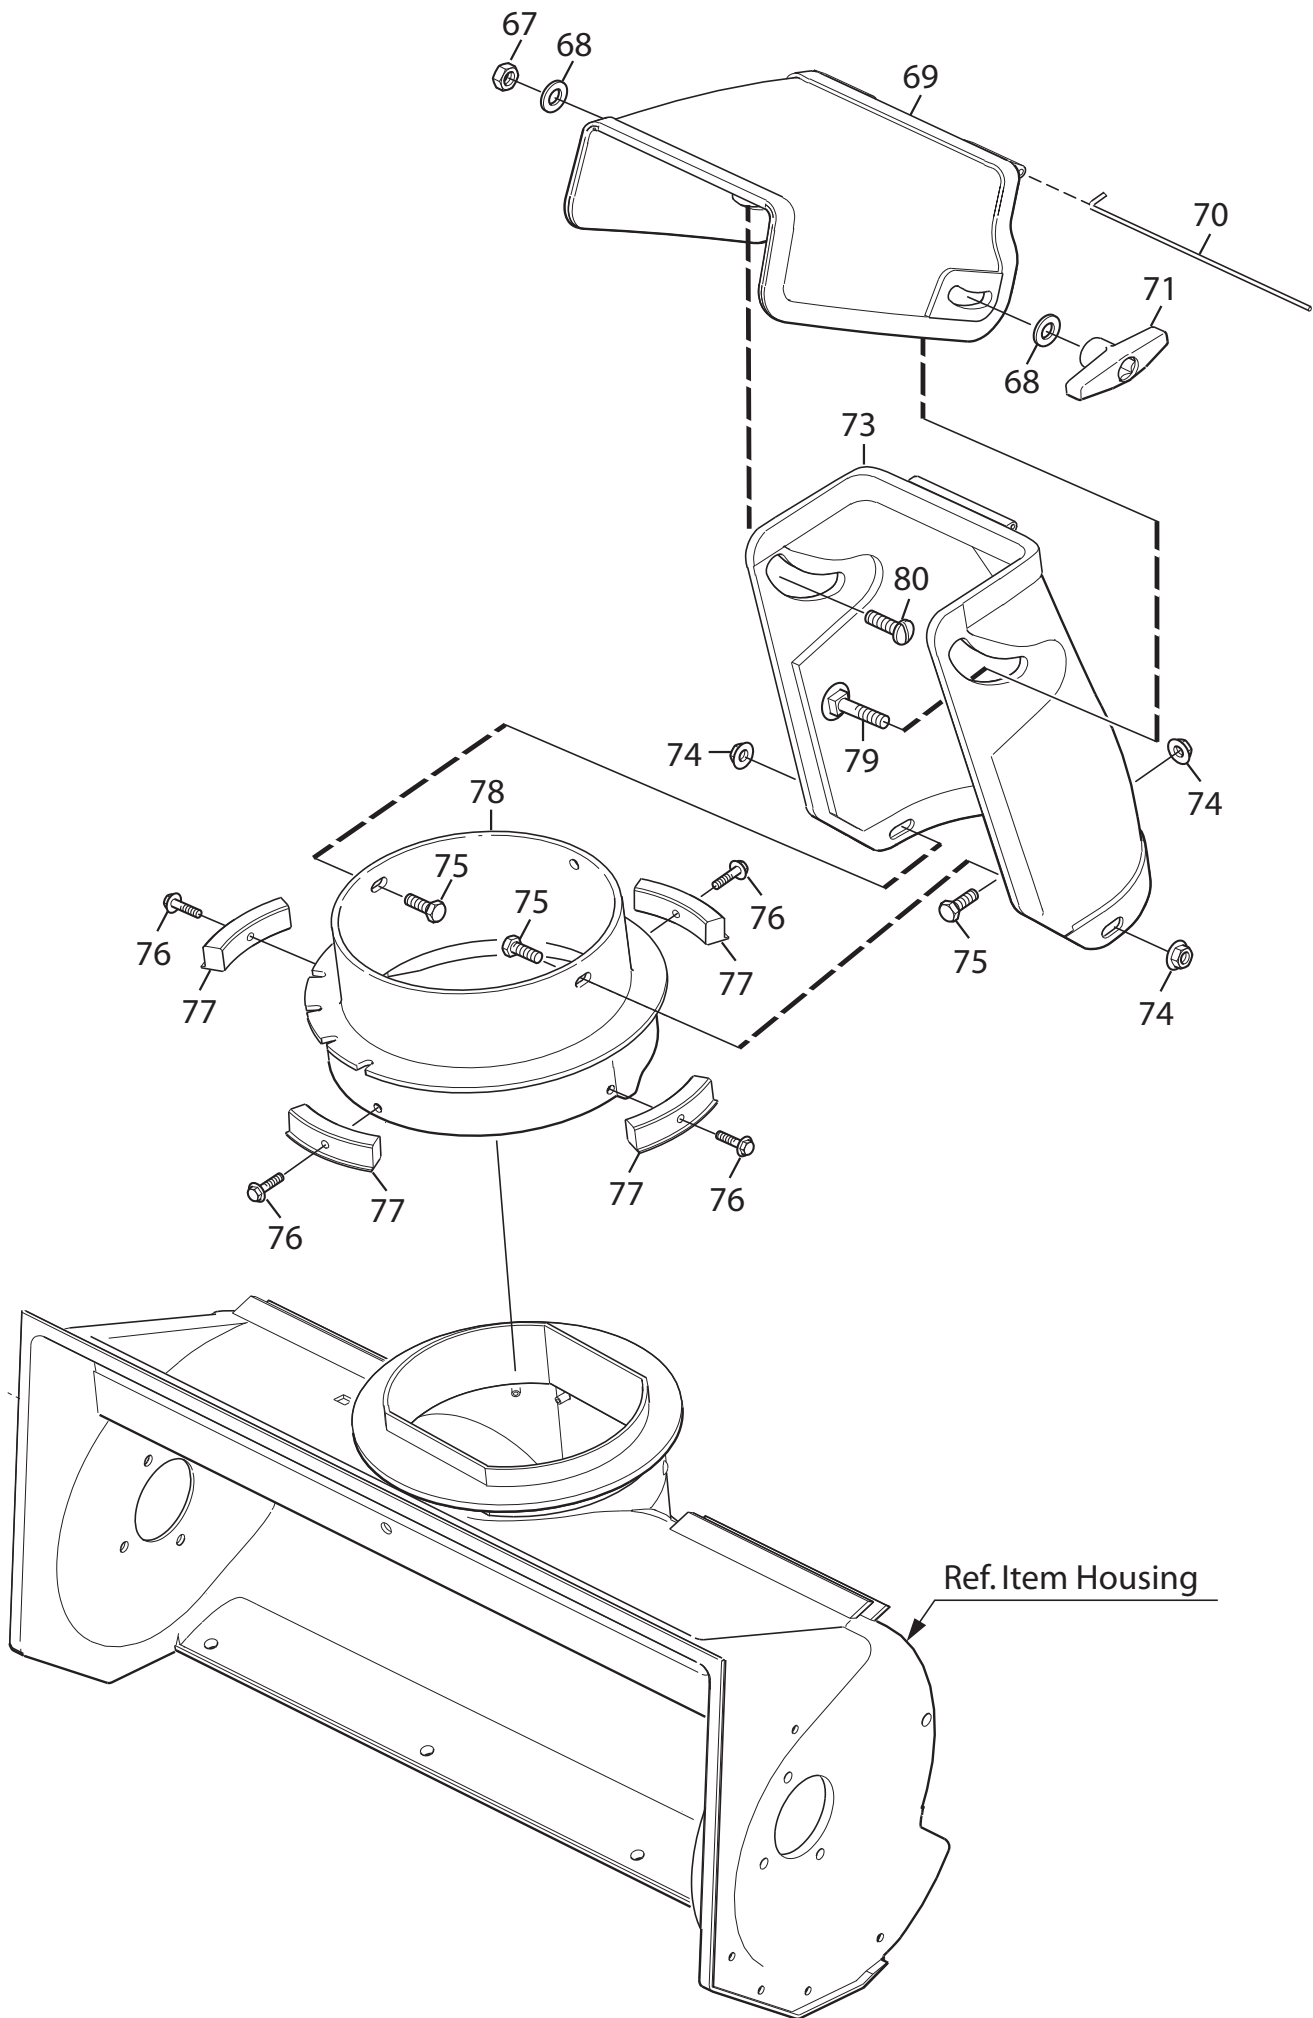

Utgåva Issue 2014-11		Bildnr Picture No 2892		SNOW HUNTER UTKAST		SNOW HUNTER DISCHARGE CHUTE		Sida Page 8	
Pos. Fig.	Antal/Quantity				Art nr Part No	Benämning	Description	Sats Kit	Anmärkning Notes
	2860								
67	1				1811-2936-01	Mutter	Nut.....		
68	2				1811-2888-01	Bricka	Washer.....		
69	1				1811-2937-01	Utkast-övre	Chute-upper.....		
70	1				1811-2938-01	Stag	Stay.....		
71	1				1811-2939-01	Knopp	Knob.....		
73	1				1811-2940-01	Utkast-lägre	Chute-lower.....		
74	3				1811-2922-01	Mutter	Nut.....		
75	3				1811-2919-01	Skruv.....	Screw.....		
76	4				1811-2940-01	Skruv.....	Screw.....		
77	4				1811-2941-01	Guide	Guide.....		
78	1				1811-2942-01	Utkastring	Ring, chute.....		
79	1				1811-2943-01	Vagnsbult	Carriage bolt.....		
80	1				1811-2944-01	Skruv.....	Screw.....