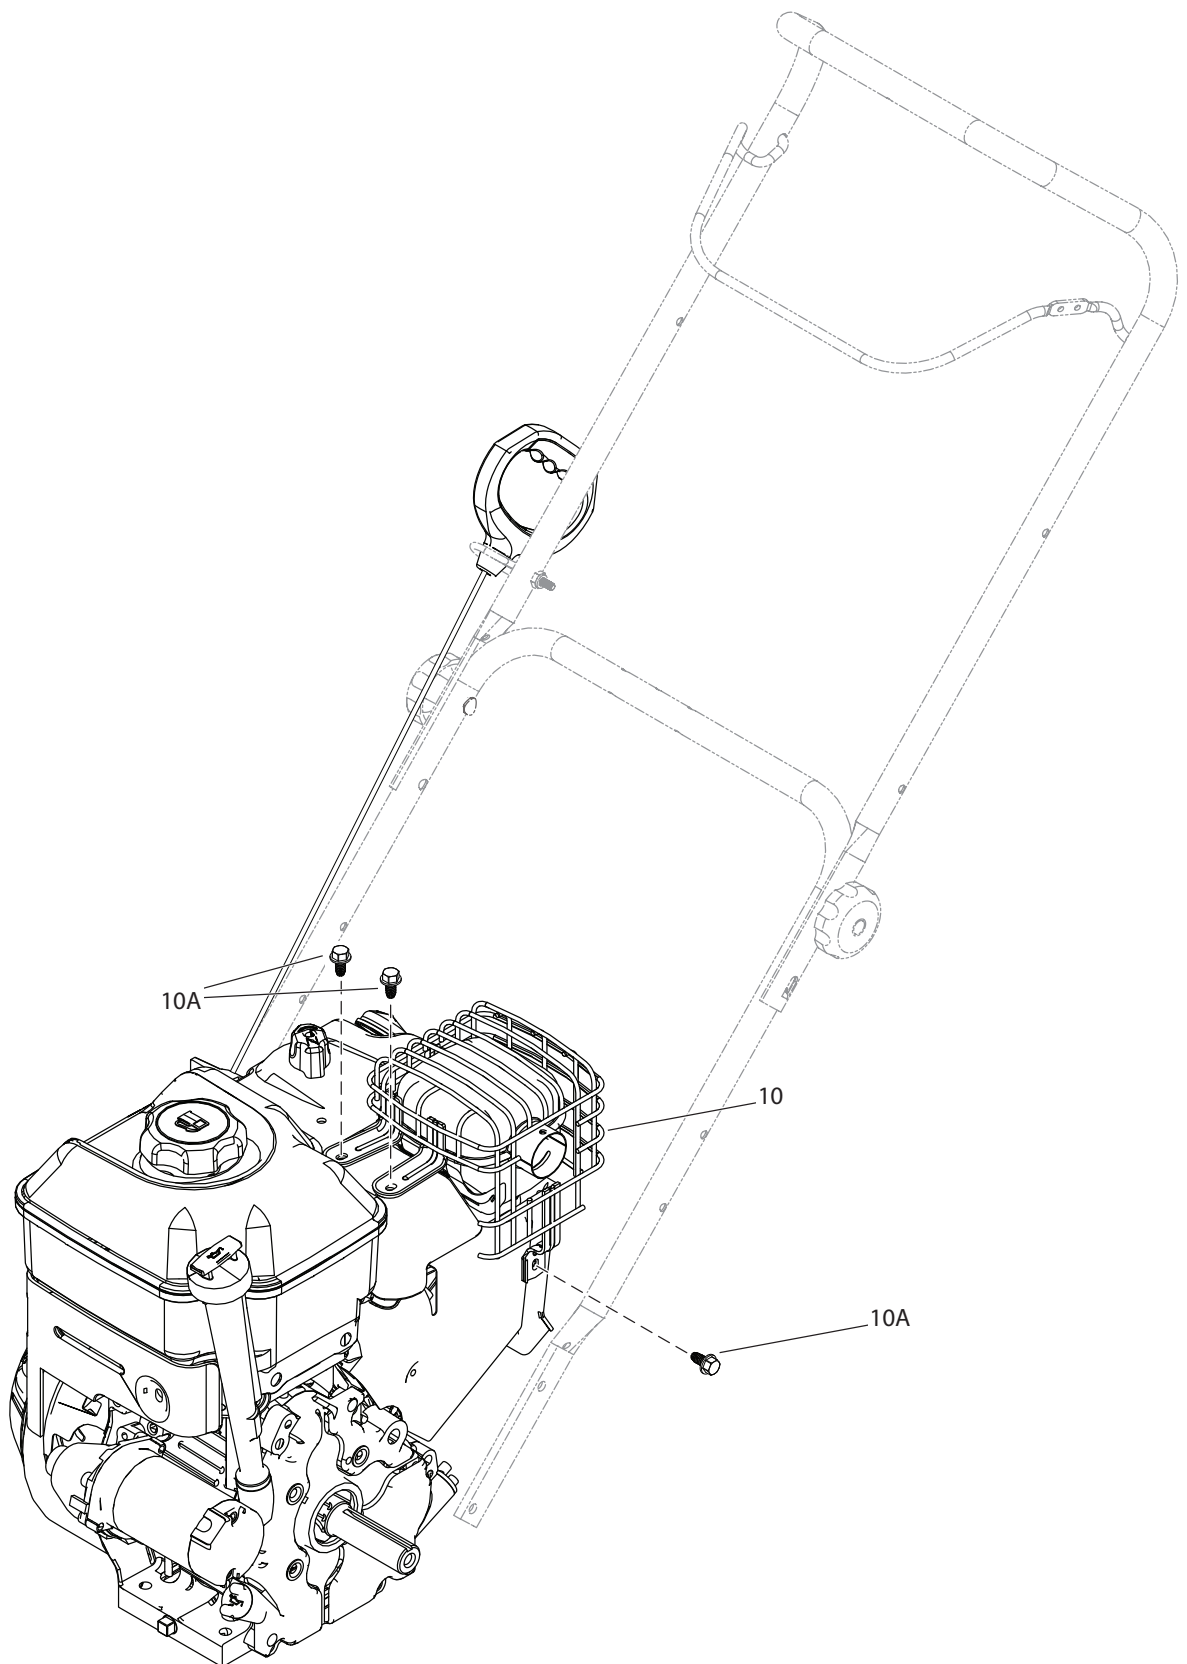

Utgåva Issue 2013-11		Bildnr Picture No 2763B		SNOW PRISMA RAM		SNOW PRISMA FRAME		Sida Page 4	
Pos. Fig.	Antal/Quantity				Art nr Part No	Benämning	Description	Sats Kit	Anmärkning Notes
	2815								
x 10	1				1812-3129-01	Ram kpl	Frame assy		
20	1				1812-2555-01	Transmissionshus.....	Drive housing.....		
30	3				9987-5119-16	Skruv.....	Screw.....		
35	3				1812-2945-01	Bricka	Washer.....		
40	3				9955-3732-12	Skruv.....	Screw.....		
50	1				1812-2578-01	Utkaströr	Chimney.....		
60	5				1812-2765-01	Skruv.....	Screw.....		
70	1				1812-2713-01	Skrapskär	Scraper bar		
75	1				1812-2762-01	Stöd.....	Support.....		
80	4				1812-3010-01	Skruv.....	Screw.....		
110	4				1812-2939-01	Mutter	Nut.....