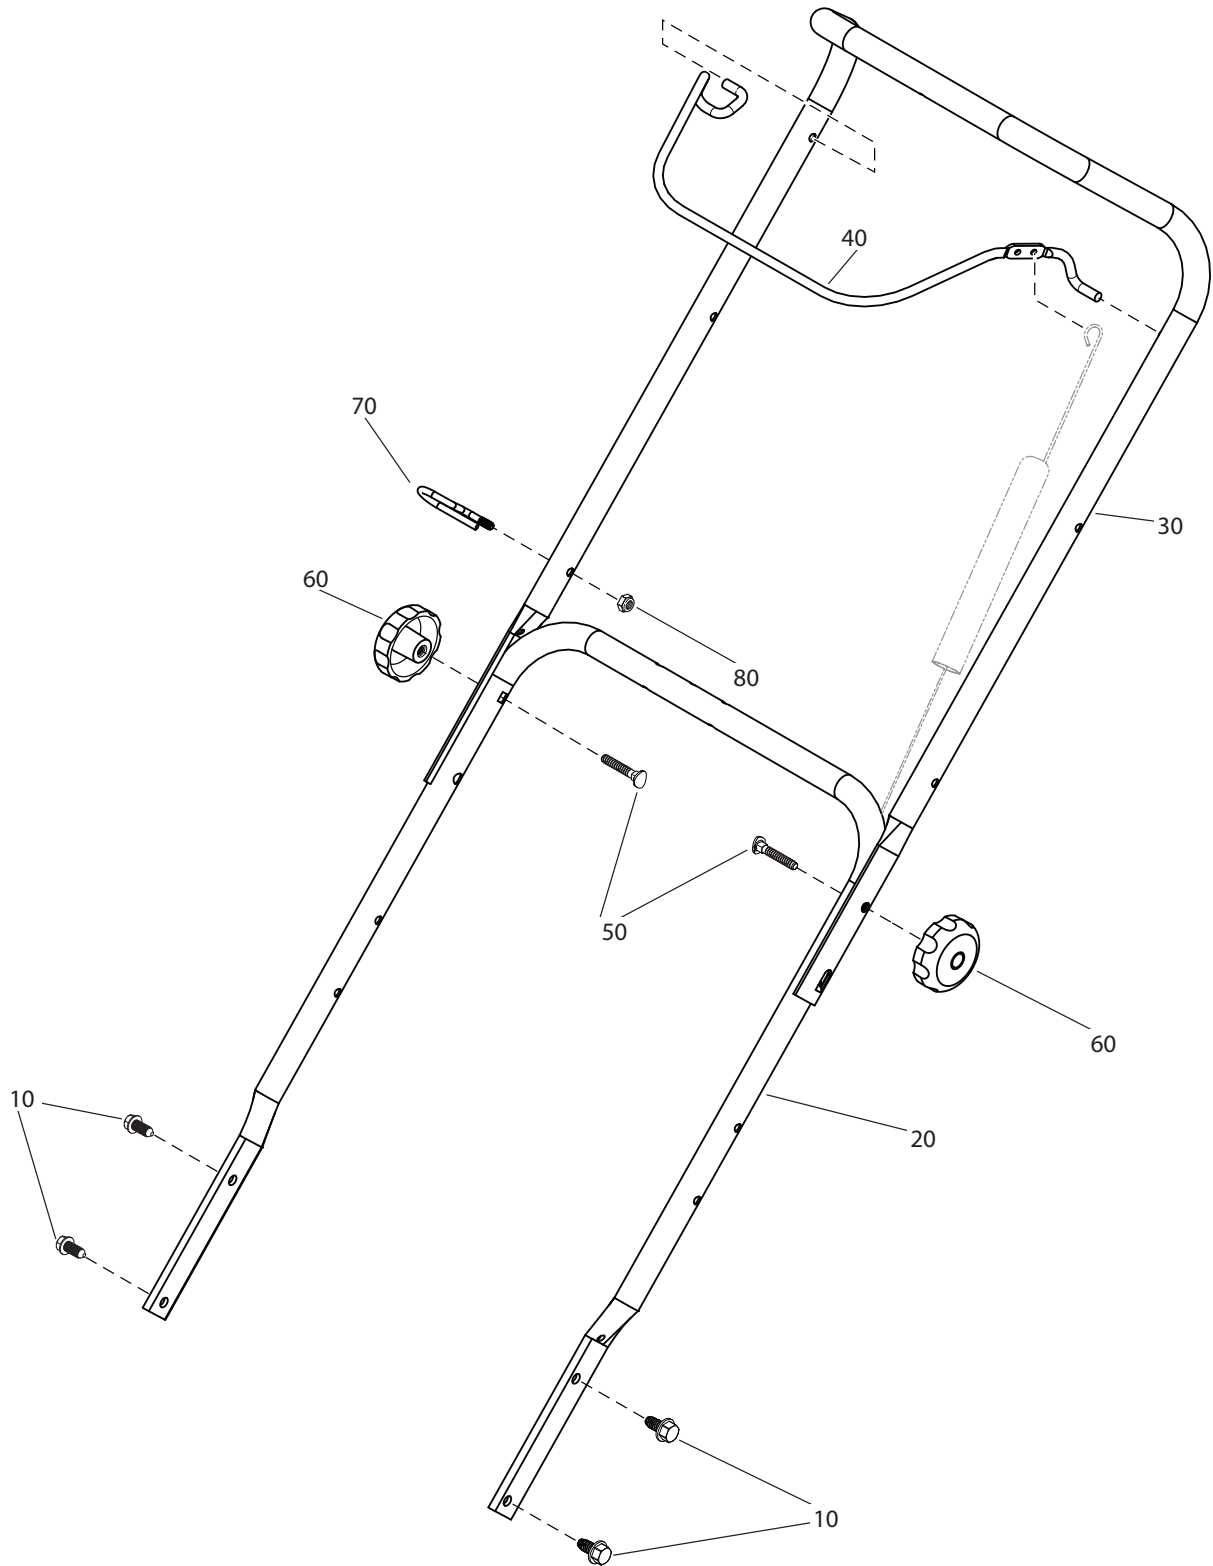

Genuine Spare Parts

www.stiga.com

SNOW PRISMA BASIC

includes:
18-2815-31 Snow Prisma Basic

- Use GLOBAL GARDEN PRODUCT Genuine Spare Parts specified in the parts list for repair and/or replacement.
- The contents described in the parts list may change due to improvement.
- The drawings of the spare parts are only indicative and might not represent the part in question exactly.
- The indications "right" - "left" - "front" - "rear" refer to the position of the operator when using the machine.
- When placing orders of parts for repair and/or replacement, make sure that the illustrated parts list is the one applying to the machine's year of manufacture, as shown on the identification plate attached to the machine.

Utgåva Issue 2013-11		Bildnr Picture No 2853		SNOW PRISMA STYRE REGLAGE		SNOW PRISMA HANDLE CONTROLS		Sida Page 2	
Pos. Fig.	Antal/Quantity				Art nr Part No	Benämning	Description	Sats Kit	Anmärkning Notes
	2815								
10	4				1812-2641-01	Skruv.....	Screw.....		
20	1				1812-2568-01	Styre-undre	Handlebar-lower.....		
30	1				1812-3069-01	Styre-övre	Handlebar-upper.....		
40	1				1812-2909-01	Reglagebygel.....	Engine stop bail.....		
50	1				1812-2653-01	Vagnsbult.....	Carriage bolt.....		
60	2				1812-3039-01	Låsratt	Handle knob		
70	2				1812-2572-01	Snörguide.....	Rope guide		
80	1				9743-3521-32	Mutter	Nut.....		