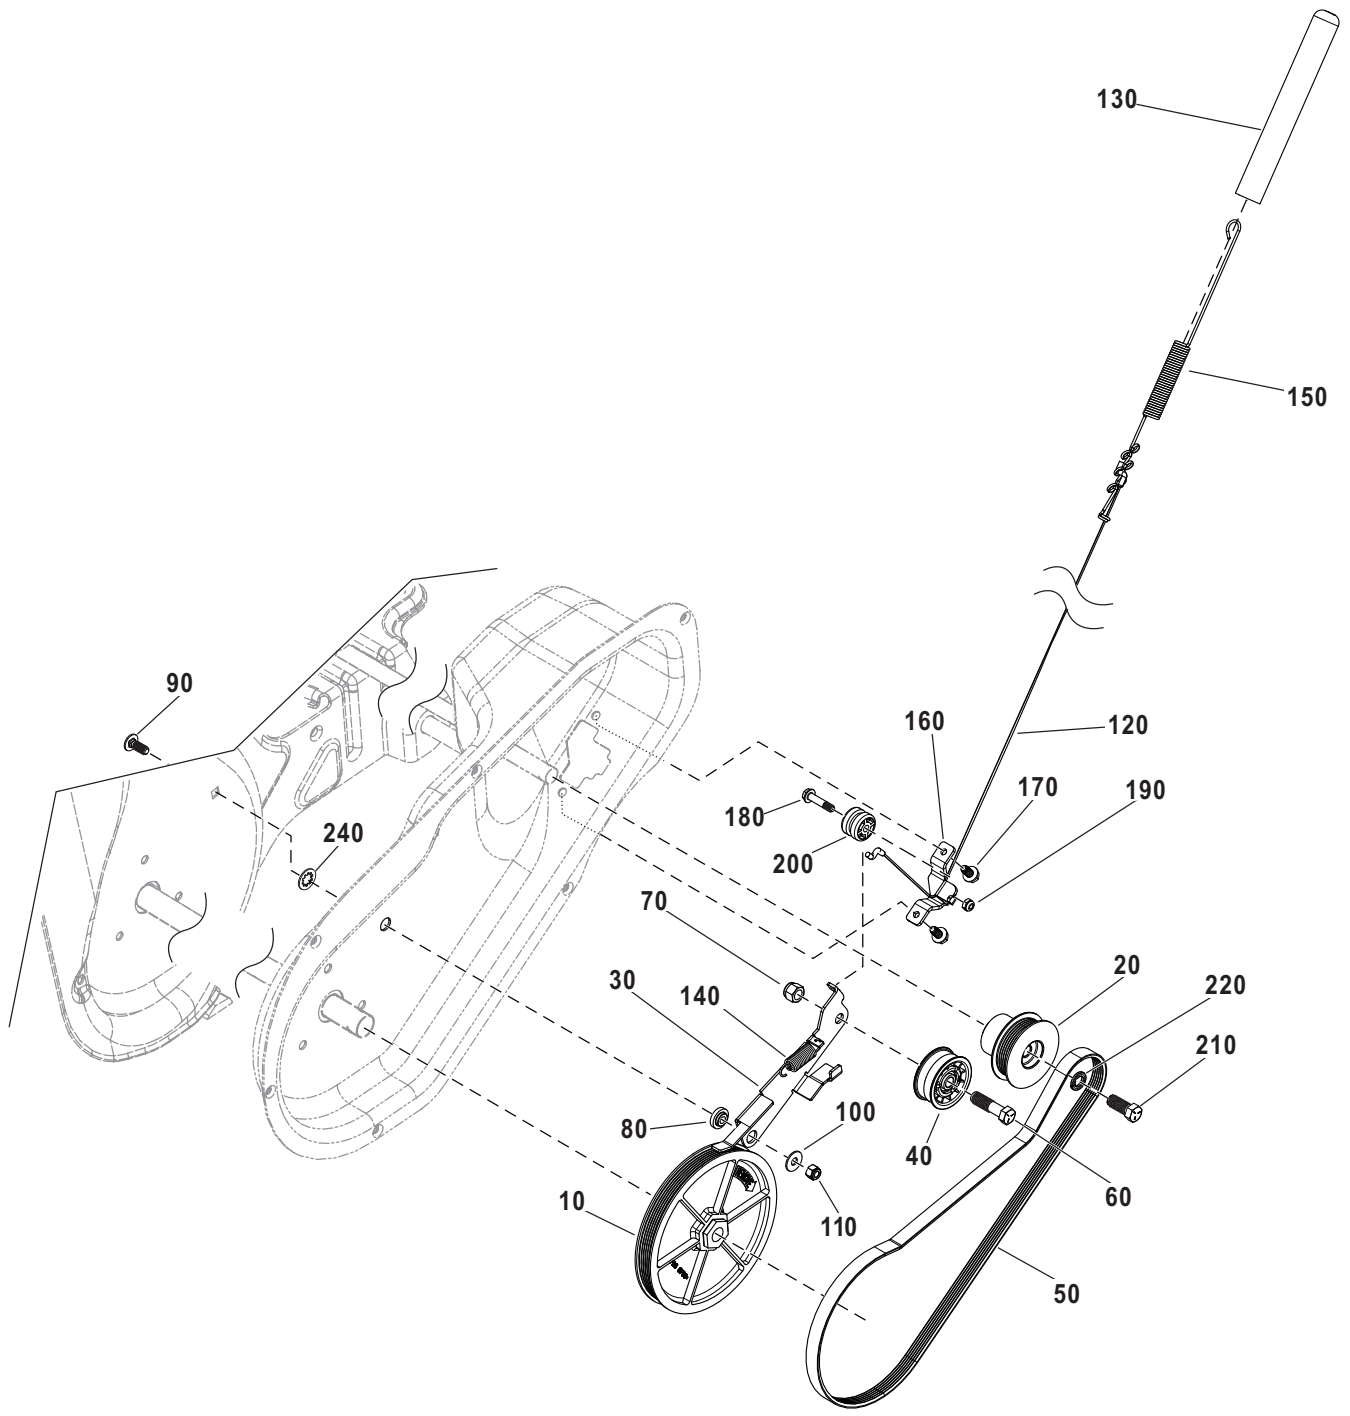

Utgåva Issue 2013-11		Bildnr Picture No 2771A		SNOW PRISMA DRIVNING SNÖSKRUV		SNOW PRISMA AUGER DRIVE		Sida Page 8	
Pos. Fig.	Antal/Quantity				Art nr Part No	Benämning	Description	Sats Kit	Anmärkning Notes
	2815								
10	1				1812-2602-01	Remskiva-sekundär	Pulley-driven		
20	1				1812-2557-01	Remskiva-primär	Pulley-driver		
30	1				1812-2577-01	Spännarm	Idler drive arm		
40	1				1812-2077-01	Spännrulle	Tension roller		
50	1				1812-2566-01	Drivrem	Drive belt		
60	1				9988-3738-12	Skruv	Screw		
70	1				9743-3721-32	Mutter	Nut		
80	1				1812-2601-01	Distans	Spacer		
90	1				1812-2642-01	Vagnsbult	Carriage bolt		
100	1				1812-2654-01	Bricka	Flat washer		
110	1				9743-3521-32	Mutter	Nut		
120	1				1812-2126-01	Reglagewire	Drive cable		
130	1				1812-2608-01	Fjäderhylsa	Clutch spring boot		
140	1				1812-2615-01	Fjäder	Idler spring		
150	1				1812-2616-01	Fjäder	Extension spring		
160	1				1812-2617-01	Fäste	Cable guide bracket		
170	2				1812-2619-01	Skruv	Screw		
180	1				1812-2625-01	Skruv	Screw		
190	1				1812-2651-01	Mutter	Nut		
200	1				1812-1205-01	Spole	Spool		
210	1				1812-2079-01	Skruv	Screw		
220	1				9683-0035-02	Bricka	Washer		
240	1				1812-2763-01	Låsbricka	Push nut