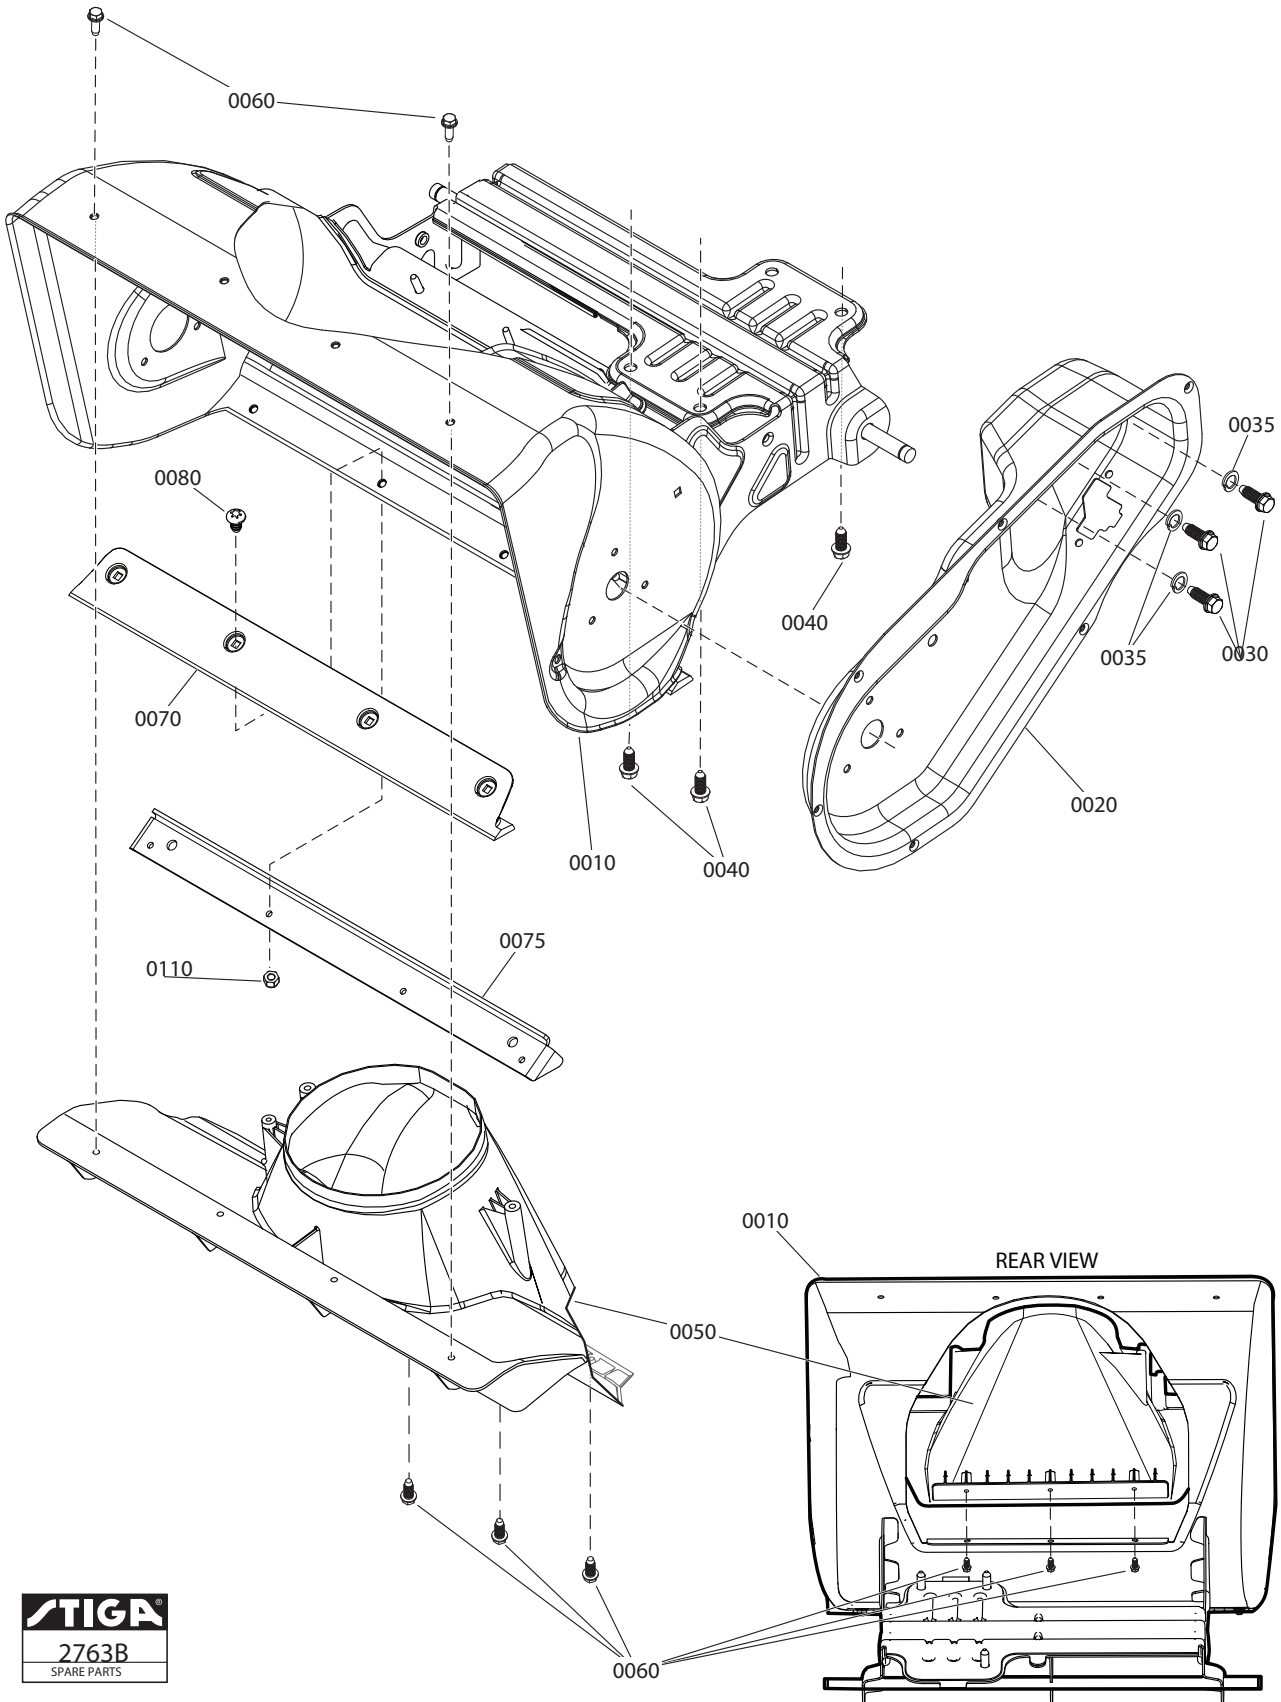

Genuine Spare Parts

www.stiga.com

SNOW PRISMA BASIC

includes:
18-2815-31 Snow Prisma Basic

- Use GLOBAL GARDEN PRODUCT Genuine Spare Parts specified in the parts list for repair and/or replacement.
- The contents described in the parts list may change due to improvement.
- The drawings of the spare parts are only indicative and might not represent the part in question exactly.
- The indications "right" - "left" - "front" - "rear" refer to the position of the operator when using the machine.
- When placing orders of parts for repair and/or replacement, make sure that the illustrated parts list is the one applying to the machine's year of manufacture, as shown on the identification plate attached to the machine.

Utgåva Issue 2013-11		Bildnr Picture No 2853		SNOW PRISMA STYRE REGLAGE		SNOW PRISMA HANDLE CONTROLS		Sida Page 2	
Pos. Fig.	Antal/Quantity				Art nr Part No	Benämning	Description	Sats Kit	Anmärkning Notes
	2815								
10	4				1812-2641-01	Skruv.....	Screw.....		
20	1				1812-2568-01	Styre-undre	Handlebar-lower.....		
30	1				1812-3069-01	Styre-övre	Handlebar-upper.....		
40	1				1812-2909-01	Reglagebygel.....	Engine stop bail.....		
50	1				1812-2653-01	Vagnsbult.....	Carriage bolt.....		
60	2				1812-3039-01	Låsratt	Handle knob		
70	2				1812-2572-01	Snörguide.....	Rope guide		
80	1				9743-3521-32	Mutter	Nut.....		