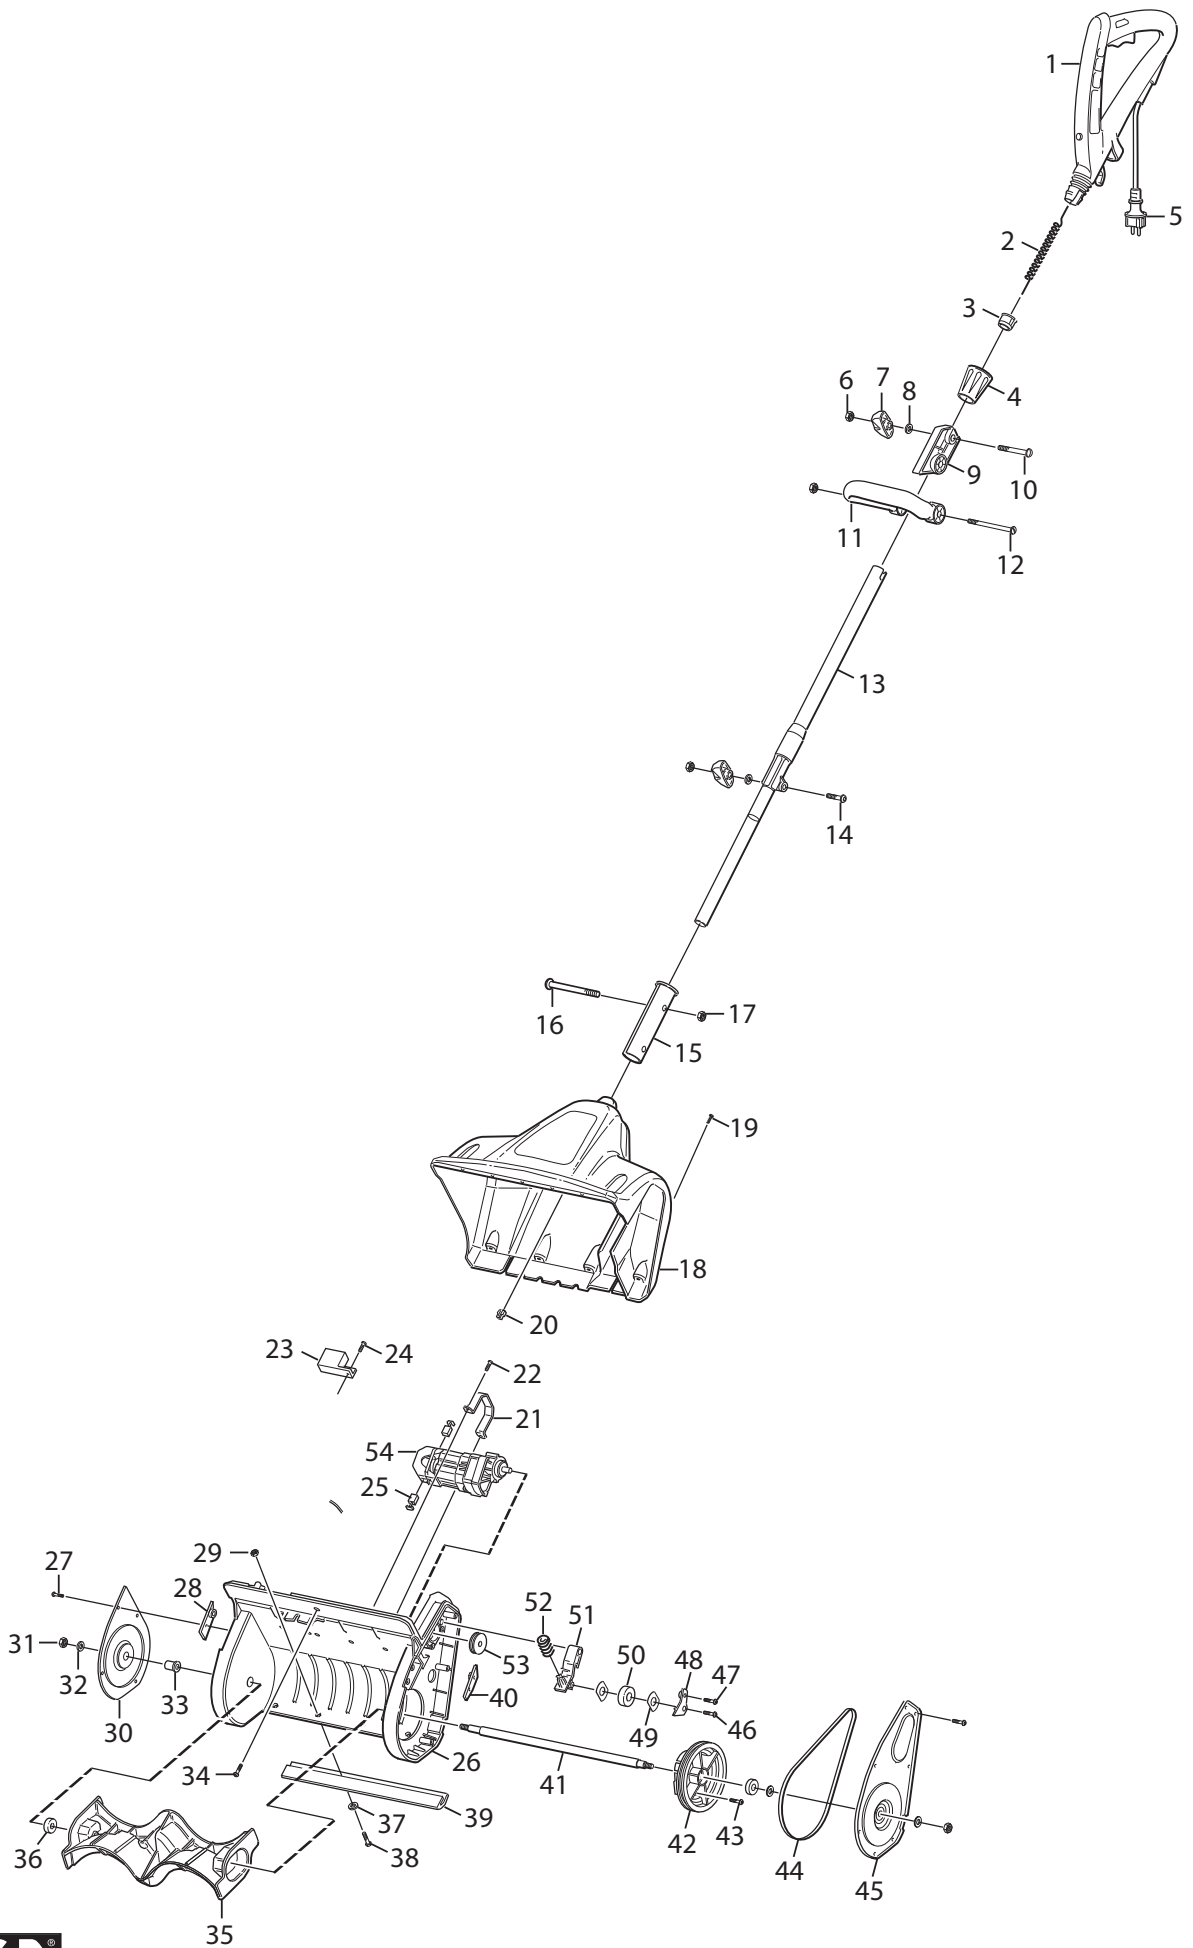

Utgåva Issue		Bildnr Picture No		SNOW SHOVEL		SNOW SHOVEL		Sida Page	
2013-11		2869						2	
Pos. Fig.	Antal/Quantity			Art nr Part No	Benämning	Description	Sats Kit	Anmärkning Notes	
	2809 -31	2809 -41							
1	1			1811-2877-01	Handtag kpl-gul.....	Handle assy-yellow.....			
1		1		1811-2878-01	Handtag kpl-vit.....	Handle assy-whit.....			
2	1	1		1811-2701-01	Anslutningskabel.....	Connect cable.....			
3	1	1		1811-2700-01	Plugg.....	Pipe plug.....			
4	1			1811-2879-01	Bussning-gul.....	Bushing-yellow.....			
4		1		1811-2879-02	Bussning-vit.....	Bushing-white.....			
5	1	1		1811-2702-01	Strömkabel.....	Power cord.....			
6	3	3		1811-2703-01	Mutter.....	Nut.....			
7	2			1811-2880-01	Lås ratt-gul.....	Locking knob-yellow.....			
7		2		1811-2880-02	Lås ratt-vit.....	Locking knob-white.....			
8	3	3		1811-2704-01	Bricka.....	Washer.....			
9	1	1		1811-2705-01	Justerbart handtag.....	Adjustable handle.....			
10	1	1		1811-2706-01	Bult.....	Bolt.....			
11	1	1		1811-2708-01	Handtag.....	Handle.....			
12	1	1		1811-2707-01	Bult.....	Bolt.....			
13	1	1		1811-2709-01	Justerbart rör.....	Telescopic handle assy.....			
14	1	1		1811-2710-01	Ansatsbult.....	Step bolt.....			
15	1	1		1811-2712-01	Fäste.....	Bracket.....			
16	2	2		1811-2713-01	Skruv.....	Screw.....			
17	2	2		1811-2711-01	Mutter.....	Nut.....			
18	1			1811-2881-01	Snöhus-gul.....	Housing-yellow.....			
18		1		1811-2882-01	Snöhus-vit.....	Housing-white.....			
19	7	7		1811-2714-01	Skruv.....	Screw.....			
20	1	1		1811-2715-01	Plugg.....	Pipe plug.....			
21	1	1		1811-2717-01	Motorplatta.....	Motor plate.....			
22	2	2		1811-2716-01	Skruv.....	Screw.....			
23	1	1		1811-2719-01	Överbelastningsskydd.....	Overload protection.....			
24	5	5		1811-2718-01	Skruv.....	Screw.....			
25	1	1		1811-2720-01	Hållare.....	Brush holder.....			
26	1	1		1811-2722-01	Inmatningshus.....	Bottom.....			
27	10	10		1811-2725-01	PlåtkrUV.....	Tapping screw.....			
28	1	1		1811-2723-01	Platta.....	Plate.....			
29	4	4		1811-2721-01	Mutter.....	Nut.....			
30	1	1		1811-2724-01	Kåpa-hö.....	Cover-RH.....			
31	2	2		1811-2726-01	Låsmutter.....	Lock nut.....			
32	3	3		1811-2727-01	Bricka.....	Washer.....			
33	1	1		1811-2728-01	Distans.....	Spacer.....			
34	1	1		1811-2729-01	PlåtkrUV.....	Tapping screw.....			
35	1	1		1811-2731-01	SnöskrUV.....	Auger.....			
36	1	1		1811-2730-01	Lager.....	Bearing.....			
37	4	4		1811-2732-01	Bricka.....	Washer.....			
38	4	4		1811-2733-01	Bult.....	Bolt.....			
39	1	1		1811-2734-01	Skrapskär.....	Scraper blade.....			
40	1	1		1811-2735-01	Platta.....	Plate.....			
41	1	1		1811-2736-01	Axel.....	Shaft.....			
42	1	1		1811-2737-01	Remskiva.....	Pulley.....			
43	2	2		1811-2738-01	Skruv.....	Screw.....			
44	1	1		1811-2739-01	Rem.....	Belt.....			
45	1	1		1811-2740-01	Kåpa-vä.....	Cover-LH.....			
46	1	1		1811-2741-01	Skruv.....	Screw.....			
47	1	1		1811-2742-01	Skruv.....	Screw.....			
48	1	1		1811-2743-01	Fäste.....	Bracket.....			
49	2	2		1811-2744-01	Fixeringsplåt.....	Fixed plate.....			
50	1	1		1811-2745-01	Lager.....	Bearing.....			
51	1	1		1811-2746-01	Hållare.....	Holder.....			
52	1	1		1811-2747-01	Fjäder.....	Spring.....			
53	1	1		1811-2748-01	Remskiva.....	Pulley.....			
54	1	1		1811-2749-01	Motor.....	Motor.....