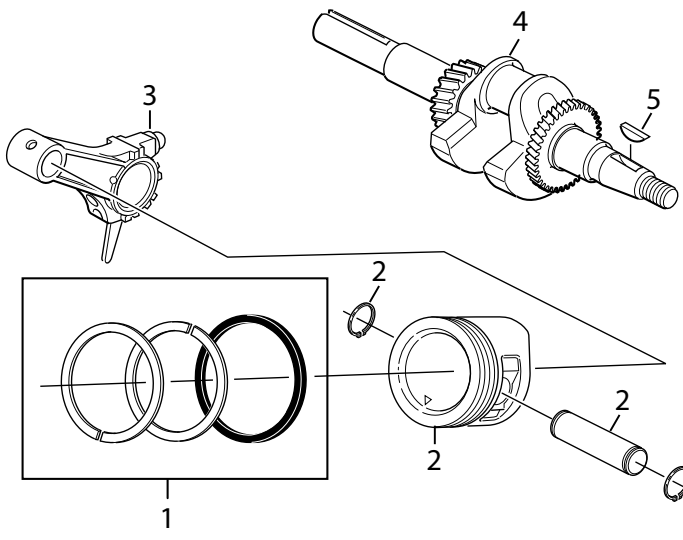

Genuine Spare Parts

www.stiga.com

GGP ENGINE

includes:
GGP SM70 ENGINE

- Use GLOBAL GARDEN PRODUCT Genuine Spare Parts specified in the parts list for repair and/or replacement.
- The contents described in the parts list may change due to improvement.
- The drawings of the spare parts are only indicative and might not represent the part in question exactly.
- The indications "right" - "left" - "front" - "rear" refer to the position of the operator when using the machine.
- When placing orders of parts for repair and/or replacement, make sure that the illustrated parts list is the one applying to the machine's year of manufacture, as shown on the identification plate attached to the machine.

Utgåva Issue 2013-11		Bildnr Picture No 2833A		GGP MOTOR SM 70		GGP ENGINE SM 70		Sida Page 2	
Pos. Fig.	Antal/Quantity			Art nr Part No	Benämning	Description	Sats Kit	Anmärkning Notes	
	SM70 man	SM70 el							
x 1	2	2		118550781/0	Oljedräneringsplugg	Drain plug bolt			
2	1	1		118550462/0	Kullager	Ball brearing			
3	1	1		118550459/0	Regulatorarm	Governor arm shaft			
4	1	1		118550458/0	Regulatordrev kpl	Governor gear assy			
5	1	1		118550621/0	Packningssats	Engine gasket set			
10	1	1		118550521/0	Topplöck kpl	Cylinder head assy			
11	1	1		118550626/0	Skrivsats-topplöck	Hardware kit -cyl. head			
12	1	1		118550627/0	Ventilkåpa kpl	Head cover assy			
13	1	1		9400-0244-00	Tändstift	Spark plug			
20	1	1		118550622/0	Plåt	Plate			
21	1	1		118550472/0	Insugn. ventil kpl	Intake valve assy			
22	1	1		118550473/0	Utblåsn. ventil kpl	Exhaust valve assy			
23	2	2		118550474/0	Stötstång	Push rod			
24	2	2		118550623/0	Ventillyftare	Valve lifter			
25	1	1		118550624/0	Kamaxel	Camshaft			
26	1	1		118550625/0	Vipparm kpl	Rocker arm assy			