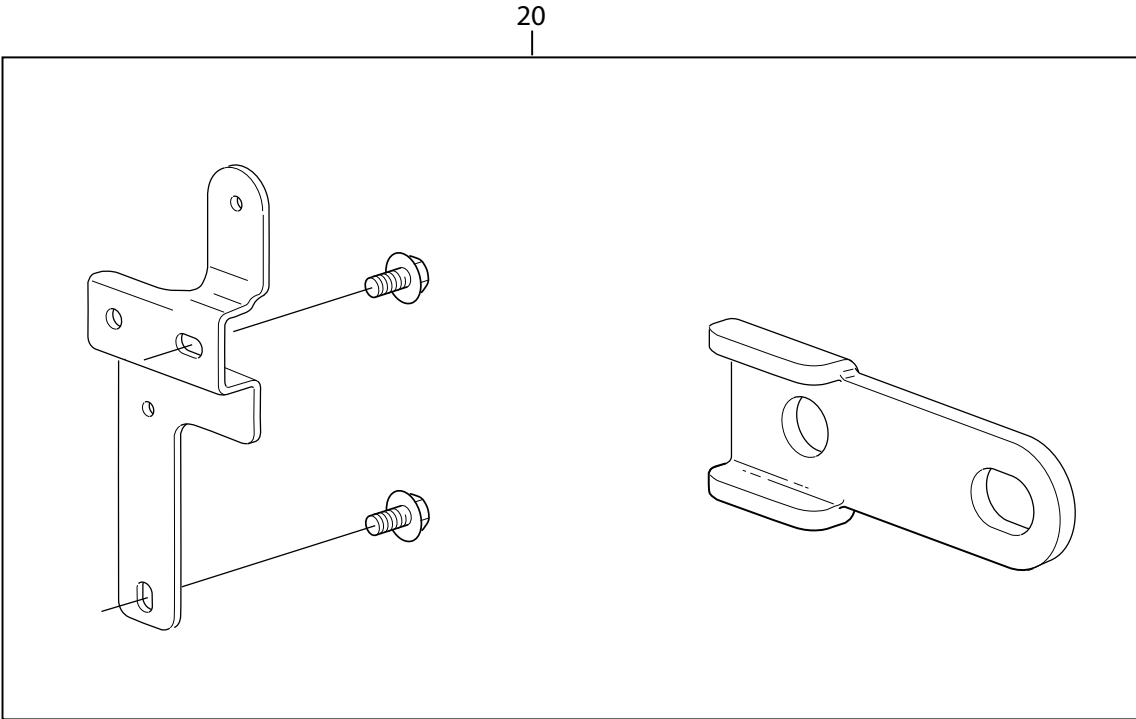

Utgåva Issue 2013-11		Bildnr Picture No 2835A		GGP MOTOR SM 70		GGP ENGINE SM 70		Sida Page 6	
Pos. Fig.	Antal/Quantity			Art nr Part No	Benämning	Description	Sats Kit	Anmärkning Notes	
	SM70 man	SM70 el							
1	1	1		118550634/0	Tändspole kpl	Ignition coil assy		Inkl. pos 2	
2	1	1		118550633/0	Tändstifthatt.....	Spark plug cap.....			
3	1	1		118550635/0	Kylfläkt.....	Coling fan assy.....			
4	1			118550489/0	Svänghjul kpl.....	Flywheel assy.....			
4		1		118550735/0	Svänghjul kpl.....	Flywheel assy.....			
5	1	1		118550638/0	Tändningslås.....	Ignition switch			
6	2	2		118550639/0	Tändningsnyckel.....	Switch key.....			
10	1			118550788/0	Startmotor	Starter motor			
20	1			118550636/0	Faste-startbox	Holder-starting box