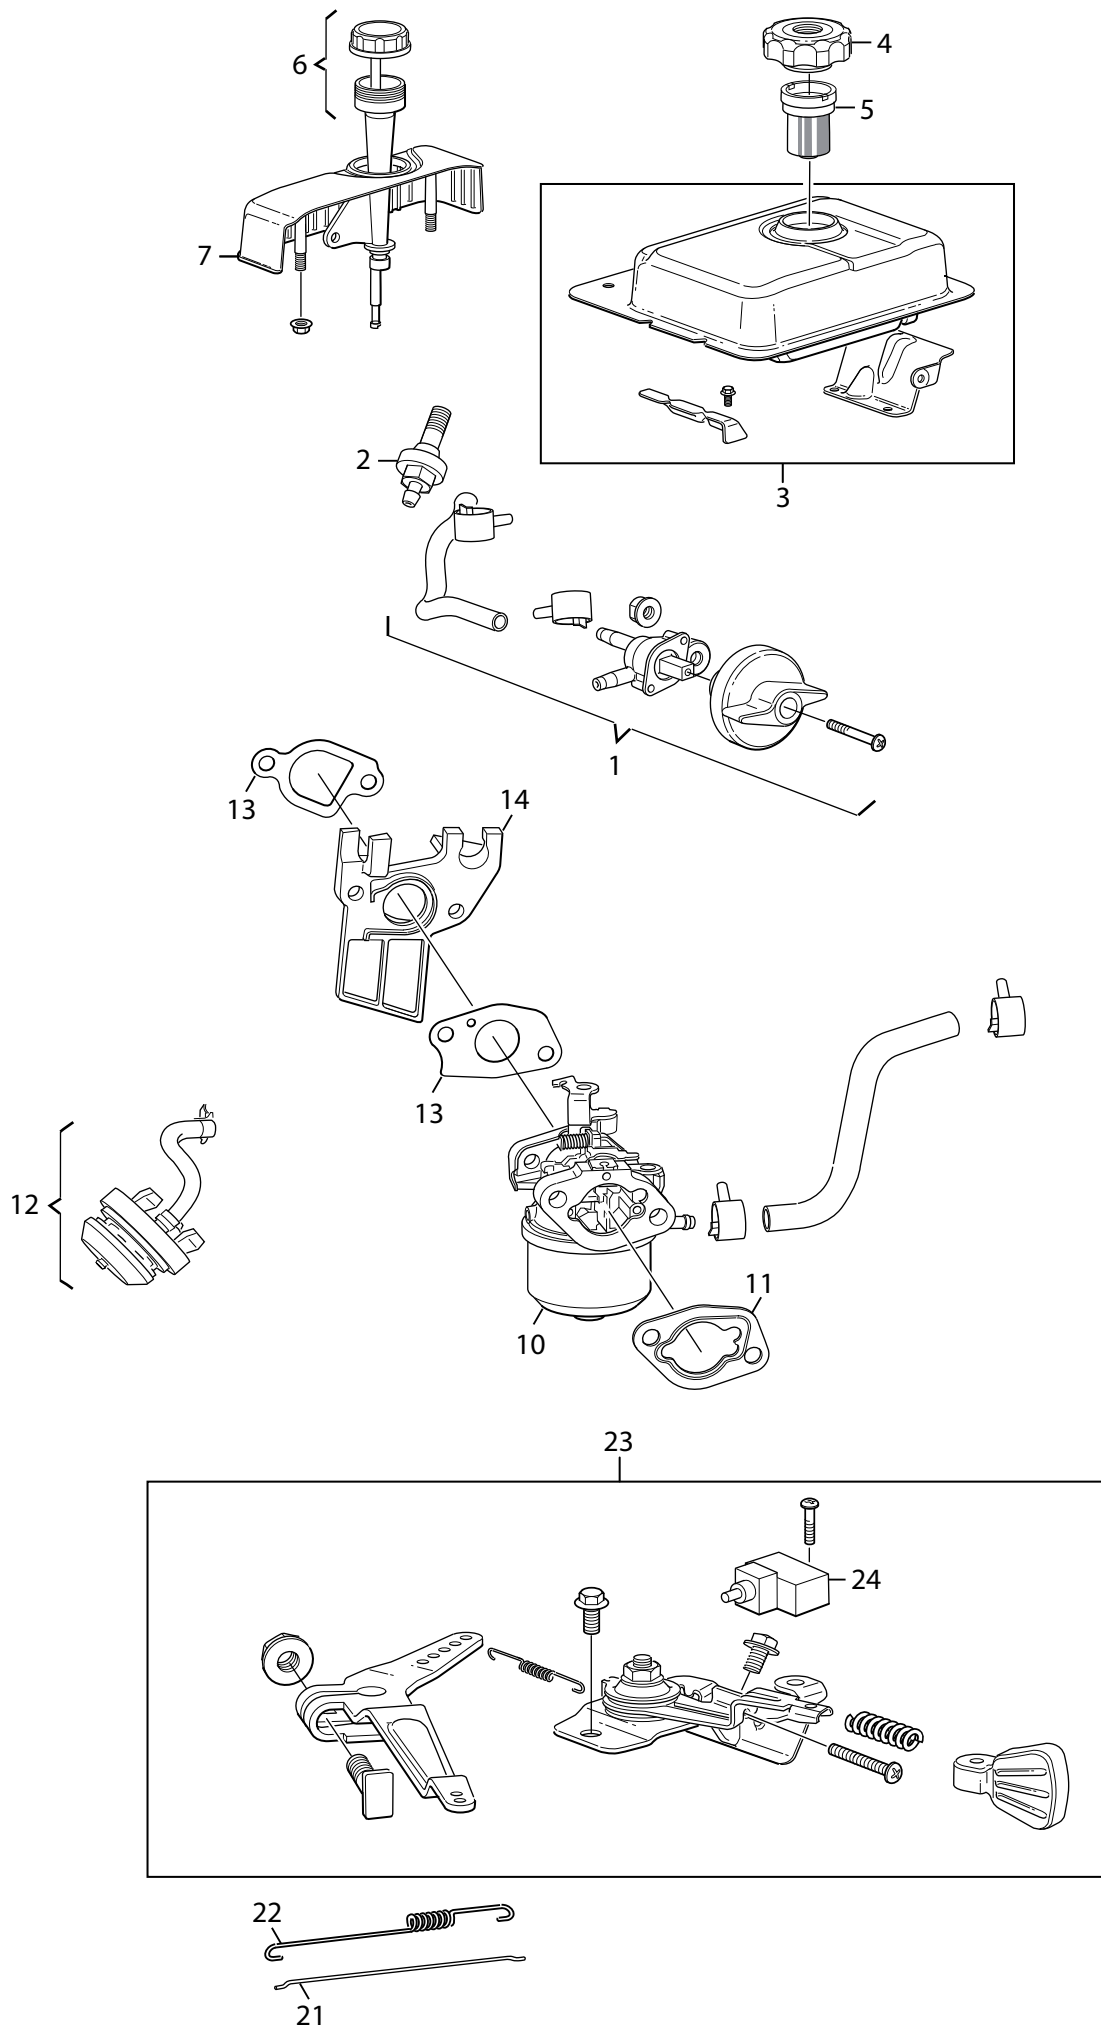

Utgåva Issue 2013-11		Bildnr Picture No 2836A		GGP MOTOR SM 70		GGP ENGINE SM 70		Sida Page 8	
Pos. Fig.	Antal/Quantity			Art nr Part No	Benämning	Description	Sats Kit	Anmärkning Notes	
	SM70 man	SM70 el							
1	1	1		118550648/0	Bränslekran kpl.....	Fuel switch assy		2013- -2012	
2	1	1		118550500/0	Tanknippel	Fuel tank joint			
3	1	1		118550649/0	Bränsletank kpl.....	Fuel tank assy.....			
4	1	1		118550650/0	Tanklock	Fuel filler cap			
5	1	1		118550651/0	Bränslefilter	Fuel filter			
6	1	1		118550652/0	Oljesticka	Oil cap assy			
10	1	1		118550780/0	Förgasare	Carburettor			
10	1	1		118550653/0	Förgasare	Carburettor			
11	1	1		118550482/0	Förgasardistans	Spacer			
12	1	1		118550654/0	Primerpump kpl.....	Air pump assy			
13	1	1		118550621/0	Packningssats.....	Engine gasket kit.....			
14	1	1		118550484/0	Isolerings-förgasare	Carburettor insulator			
21	1	1		118550493/0	Reglagestång.....	Governor rod			
22	1	1		118550492/0	Fjäder	Throttle return spring			
23	1	1		118550788/0	Reglage kpl.....	Governor assy			
24	1	1		118550642/0	Brytare	Engine stop switch