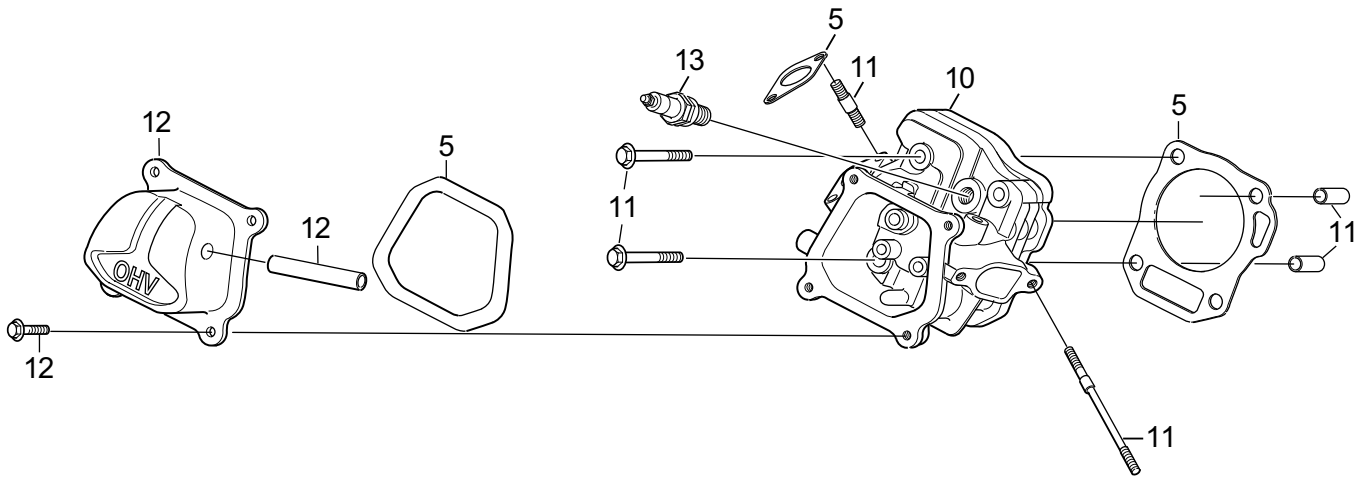

Genuine Spare Parts

www.stiga.com

GGP ENGINE

includes:
GGP SM70 ENGINE

- Use GLOBAL GARDEN PRODUCT Genuine Spare Parts specified in the parts list for repair and/or replacement.
- The contents described in the parts list may change due to improvement.
- The drawings of the spare parts are only indicative and might not represent the part in question exactly.
- The indications "right" - "left" - "front" - "rear" refer to the position of the operator when using the machine.
- When placing orders of parts for repair and/or replacement, make sure that the illustrated parts list is the one applying to the machine's year of manufacture, as shown on the identification plate attached to the machine.

Utgåva Issue 2013-11		Bildnr Picture No 2833A		GGP MOTOR SM 70		GGP ENGINE SM 70		Sida Page 2	
Pos. Fig.	Antal/Quantity			Art nr Part No	Benämning	Description	Sats Kit	Anmärkning Notes	
	SM70 man	SM70 el							
x 1	2	2		118550781/0	Oljedräneringsplugg	Drain plug bolt			
2	1	1		118550462/0	Kullager	Ball brearing			
3	1	1		118550459/0	Regulatorarm	Governor arm shaft			
4	1	1		118550458/0	Regulatordrev kpl	Governor gear assy			
5	1	1		118550621/0	Packningssats	Engine gasket set			
10	1	1		118550521/0	Topplöck kpl	Cylinder head assy			
11	1	1		118550626/0	Skrivsats-topplöck	Hardware kit -cyl. head			
12	1	1		118550627/0	Ventilkåpa kpl	Head cover assy			
13	1	1		9400-0244-00	Tändstift	Spark plug			
20	1	1		118550622/0	Plåt	Plate			
21	1	1		118550472/0	Insugn. ventil kpl	Intake valve assy			
22	1	1		118550473/0	Utblåsn. ventil kpl	Exhaust valve assy			
23	2	2		118550474/0	Stötstång	Push rod			
24	2	2		118550623/0	Ventillyftare	Valve lifter			
25	1	1		118550624/0	Kamaxel	Camshaft			
26	1	1		118550625/0	Vipparm kpl	Rocker arm assy			