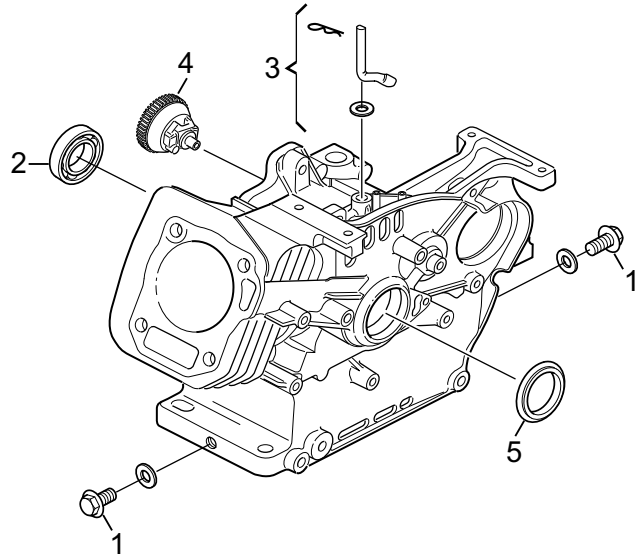

Genuine Spare Parts

www.stiga.com

GGP ENGINE

includes:
GGP SM70 ENGINE

- Use GLOBAL GARDEN PRODUCT Genuine Spare Parts specified in the parts list for repair and/or replacement.
- The contents described in the parts list may change due to improvement.
- The drawings of the spare parts are only indicative and might not represent the part in question exactly.
- The indications "right" - "left" - "front" - "rear" refer to the position of the operator when using the machine.
- When placing orders of parts for repair and/or replacement, make sure that the illustrated parts list is the one applying to the machine's year of manufacture, as shown on the identification plate attached to the machine.

Utgåva Issue 2013-11		Bildnr Picture No 2833A		GGP MOTOR SM 70		GGP ENGINE SM 70		Sida Page 2	
Pos. Fig.	Antal/Quantity			Art nr Part No	Benämning	Description	Sats Kit	Anmärkning Notes	
	SM70 man	SM70 el							
x 1	2	2		118550781/0	Oljedräneringsplugg	Drain plug bolt			
2	1	1		118550462/0	Kullager	Ball brearing			
3	1	1		118550459/0	Regulatorarm	Governor arm shaft			
4	1	1		118550458/0	Regulatordrev kpl	Governor gear assy			
5	1	1		118550621/0	Packningssats	Engine gasket set			
10	1	1		118550521/0	Topplöck kpl	Cylinder head assy			
11	1	1		118550626/0	Skrivsats-topplöck	Hardware kit -cyl. head			
12	1	1		118550627/0	Ventilkåpa kpl	Head cover assy			
13	1	1		9400-0244-00	Tändstift	Spark plug			
20	1	1		118550622/0	Plåt	Plate			
21	1	1		118550472/0	Insugn. ventil kpl	Intake valve assy			
22	1	1		118550473/0	Utblåsn. ventil kpl	Exhaust valve assy			
23	2	2		118550474/0	Stötstång	Push rod			
24	2	2		118550623/0	Ventillyftare	Valve lifter			
25	1	1		118550624/0	Kamaxel	Camshaft			
26	1	1		118550625/0	Vipparm kpl	Rocker arm assy			