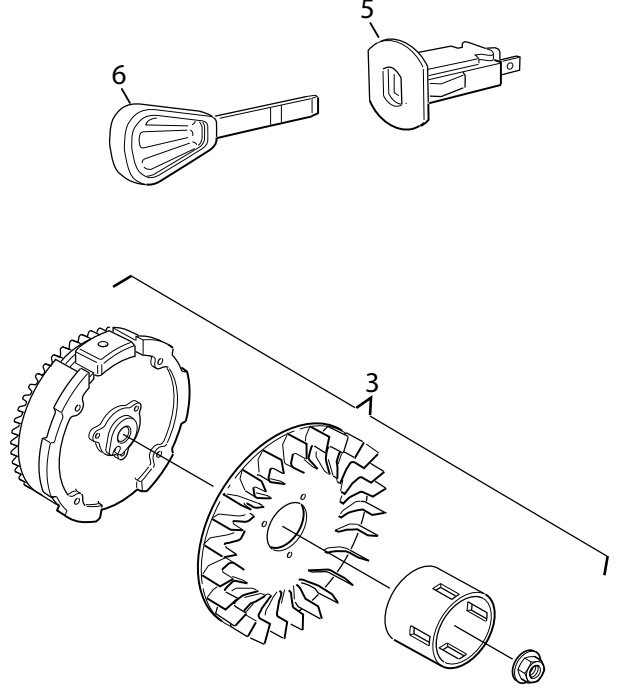

Utgåva Issue 2013-11		Bildnr Picture No 2835A		GGP MOTOR SM 70		GGP ENGINE SM 70		Sida Page 6	
Pos. Fig.	Antal/Quantity			Art nr Part No	Benämning	Description	Sats Kit	Anmärkning Notes	
	SM70 man	SM70 el							
1	1	1		118550634/0	Tändspole kpl	Ignition coil assy		Inkl. pos 2	
2	1	1		118550633/0	Tändstifthatt.....	Spark plug cap.....			
3	1	1		118550635/0	Kylfläkt.....	Coling fan assy.....			
4	1			118550489/0	Svänghjul kpl.....	Flywheel assy.....			
4		1		118550735/0	Svänghjul kpl.....	Flywheel assy.....			
5	1	1		118550638/0	Tändningslås.....	Ignition switch			
6	2	2		118550639/0	Tändningsnyckel.....	Switch key.....			
10	1			118550788/0	Startmotor	Starter motor			
20	1			118550636/0	Faste-startbox	Holder-starting box