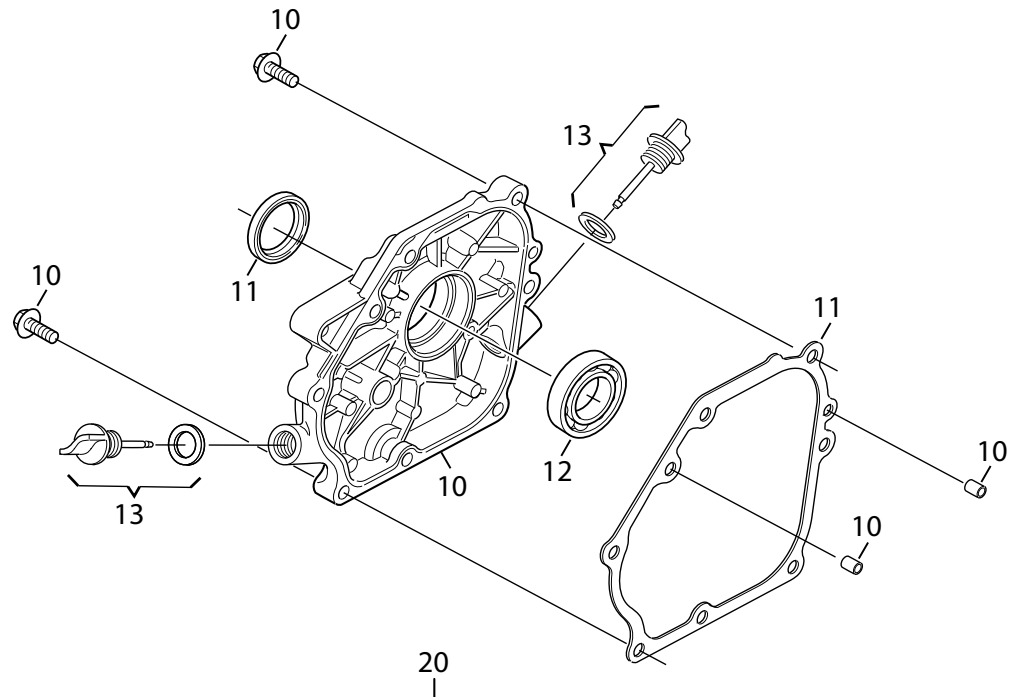

Genuine Spare Parts

www.stiga.com

GGP ENGINE

includes:
GGP SM70 ENGINE

- Use GLOBAL GARDEN PRODUCT Genuine Spare Parts specified in the parts list for repair and/or replacement.
- The contents described in the parts list may change due to improvement.
- The drawings of the spare parts are only indicative and might not represent the part in question exactly.
- The indications "right" - "left" - "front" - "rear" refer to the position of the operator when using the machine.
- When placing orders of parts for repair and/or replacement, make sure that the illustrated parts list is the one applying to the machine's year of manufacture, as shown on the identification plate attached to the machine.

Utgåva Issue 2013-11		Bildnr Picture No 2833A		GGP MOTOR SM 70		GGP ENGINE SM 70		Sida Page 2	
Pos. Fig.	Antal/Quantity			Art nr Part No	Benämning	Description	Sats Kit	Anmärkning Notes	
	SM70 man	SM70 el							
x 1	2	2		118550781/0	Oljedräneringsplugg	Drain plug bolt			
2	1	1		118550462/0	Kullager	Ball brearing			
3	1	1		118550459/0	Regulatorarm	Governor arm shaft			
4	1	1		118550458/0	Regulatordrev kpl	Governor gear assy			
5	1	1		118550621/0	Packningssats	Engine gasket set			
10	1	1		118550521/0	Topplöck kpl	Cylinder head assy			
11	1	1		118550626/0	Skrivsats-topplöck	Hardware kit -cyl. head			
12	1	1		118550627/0	Ventilkåpa kpl	Head cover assy			
13	1	1		9400-0244-00	Tändstift	Spark plug			
20	1	1		118550622/0	Plåt	Plate			
21	1	1		118550472/0	Insugn. ventil kpl	Intake valve assy			
22	1	1		118550473/0	Utblåsn. ventil kpl	Exhaust valve assy			
23	2	2		118550474/0	Stötstång	Push rod			
24	2	2		118550623/0	Ventillyftare	Valve lifter			
25	1	1		118550624/0	Kamaxel	Camshaft			
26	1	1		118550625/0	Vipparm kpl	Rocker arm assy			