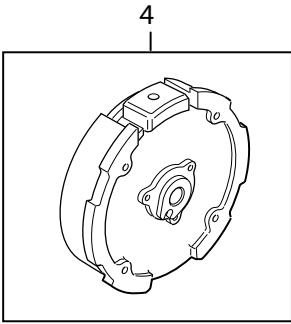

Utgåva Issue 2013-11		Bildnr Picture No 2835A		GGP MOTOR SM 70		GGP ENGINE SM 70		Sida Page 6	
Pos. Fig.	Antal/Quantity			Art nr Part No	Benämning	Description	Sats Kit	Anmärkning Notes	
	SM70 man	SM70 el							
1	1	1		118550634/0	Tändspole kpl	Ignition coil assy		Inkl. pos 2	
2	1	1		118550633/0	Tändstifthatt.....	Spark plug cap.....			
3	1	1		118550635/0	Kylfläkt.....	Coling fan assy.....			
4	1			118550489/0	Svänghjul kpl.....	Flywheel assy.....			
4		1		118550735/0	Svänghjul kpl.....	Flywheel assy.....			
5	1	1		118550638/0	Tändningslås.....	Ignition switch			
6	2	2		118550639/0	Tändningsnyckel.....	Switch key.....			
10	1			118550788/0	Startmotor	Starter motor			
20	1			118550636/0	Faste-startbox	Holder-starting box