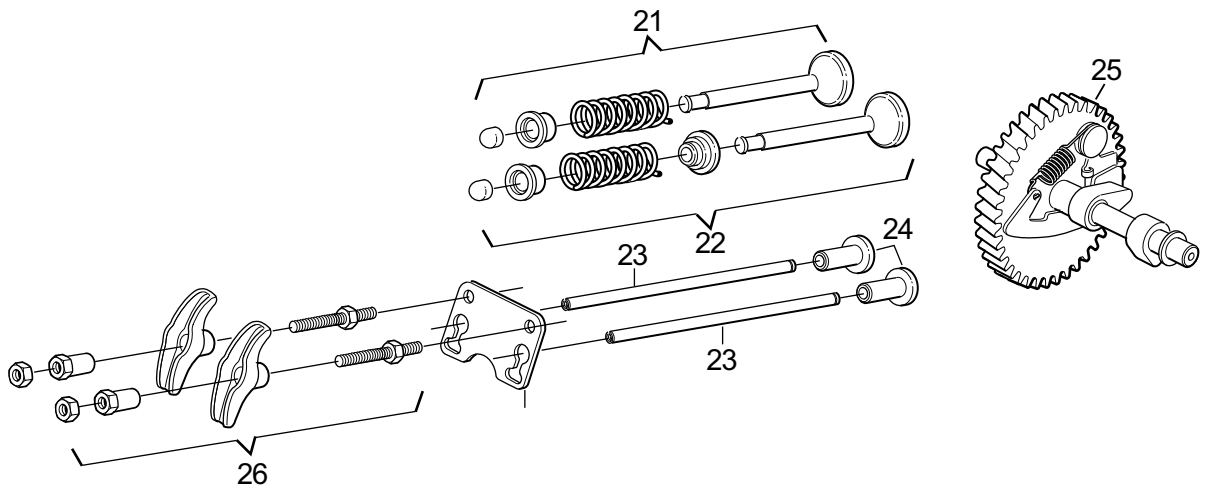

Genuine Spare Parts

www.stiga.com

GGP ENGINE

includes:
GGP SM70 ENGINE

- Use GLOBAL GARDEN PRODUCT Genuine Spare Parts specified in the parts list for repair and/or replacement.
- The contents described in the parts list may change due to improvement.
- The drawings of the spare parts are only indicative and might not represent the part in question exactly.
- The indications "right" - "left" - "front" - "rear" refer to the position of the operator when using the machine.
- When placing orders of parts for repair and/or replacement, make sure that the illustrated parts list is the one applying to the machine's year of manufacture, as shown on the identification plate attached to the machine.

Utgåva Issue 2013-11		Bildnr Picture No 2833A		GGP MOTOR SM 70		GGP ENGINE SM 70		Sida Page 2	
Pos. Fig.	Antal/Quantity			Art nr Part No	Benämning	Description	Sats Kit	Anmärkning Notes	
	SM70 man	SM70 el							
x 1	2	2		118550781/0	Oljedräneringsplugg	Drain plug bolt			
2	1	1		118550462/0	Kullager	Ball brearing			
3	1	1		118550459/0	Regulatorarm	Governor arm shaft			
4	1	1		118550458/0	Regulatordrev kpl	Governor gear assy			
5	1	1		118550621/0	Packningssats	Engine gasket set			
10	1	1		118550521/0	Topplöck kpl	Cylinder head assy			
11	1	1		118550626/0	Skrivsats-topplöck	Hardware kit -cyl. head			
12	1	1		118550627/0	Ventilkåpa kpl	Head cover assy			
13	1	1		9400-0244-00	Tändstift	Spark plug			
20	1	1		118550622/0	Plåt	Plate			
21	1	1		118550472/0	Insugn. ventil kpl	Intake valve assy			
22	1	1		118550473/0	Utblåsn. ventil kpl	Exhaust valve assy			
23	2	2		118550474/0	Stötstång	Push rod			
24	2	2		118550623/0	Ventillyftare	Valve lifter			
25	1	1		118550624/0	Kamaxel	Camshaft			
26	1	1		118550625/0	Vipparm kpl	Rocker arm assy			