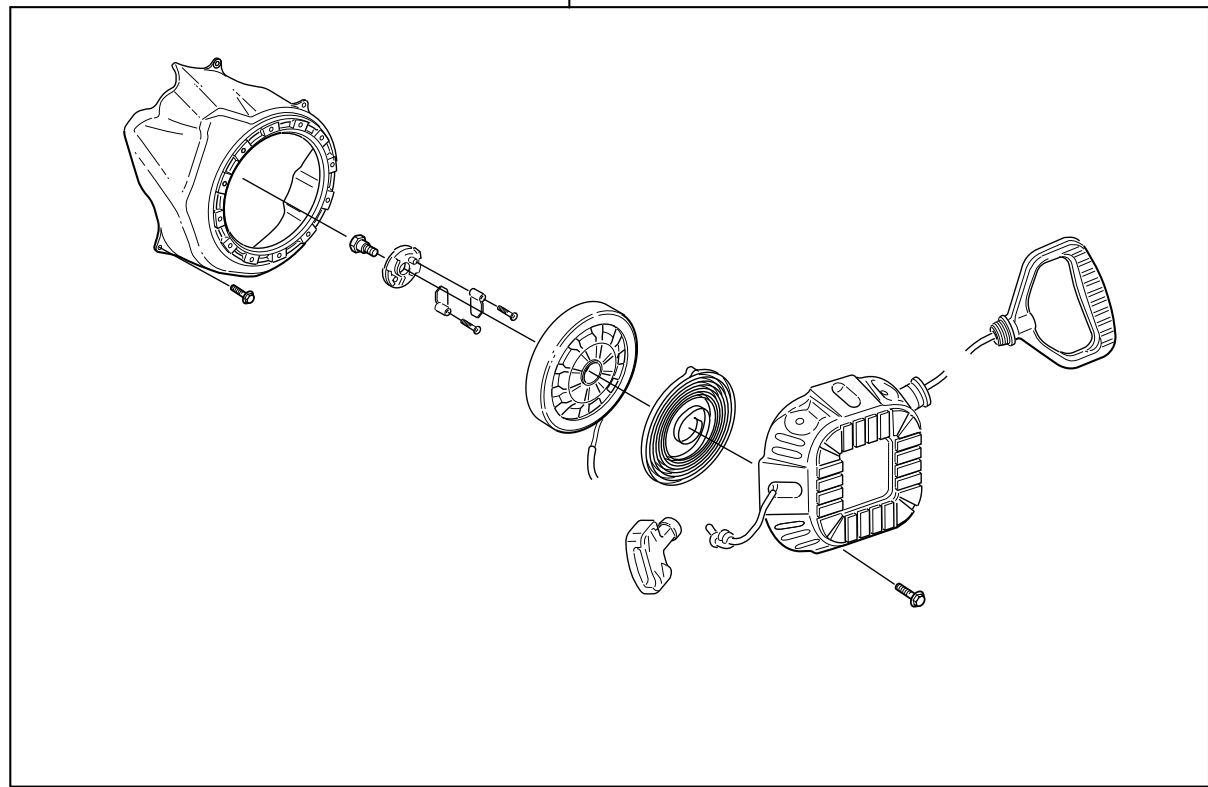

Genuine Spare Parts

www.stiga.com

GGP ENGINE

includes:
GGP SM70 ENGINE

- Use GLOBAL GARDEN PRODUCT Genuine Spare Parts specified in the parts list for repair and/or replacement.
- The contents described in the parts list may change due to improvement.
- The drawings of the spare parts are only indicative and might not represent the part in question exactly.
- The indications "right" - "left" - "front" - "rear" refer to the position of the operator when using the machine.
- When placing orders of parts for repair and/or replacement, make sure that the illustrated parts list is the one applying to the machine's year of manufacture, as shown on the identification plate attached to the machine.

Utgåva Issue 2013-11		Bildnr Picture No 2833A		GGP MOTOR SM 70		GGP ENGINE SM 70		Sida Page 2	
Pos. Fig.	Antal/Quantity			Art nr Part No	Benämning	Description	Sats Kit	Anmärkning Notes	
	SM70 man	SM70 el							
x 1	2	2		118550781/0	Oljedräneringsplugg	Drain plug bolt			
2	1	1		118550462/0	Kullager	Ball brearing			
3	1	1		118550459/0	Regulatorarm	Governor arm shaft			
4	1	1		118550458/0	Regulatordrev kpl	Governor gear assy			
5	1	1		118550621/0	Packningssats	Engine gasket set			
10	1	1		118550521/0	Topplöck kpl	Cylinder head assy			
11	1	1		118550626/0	Skrivsats-topplöck	Hardware kit -cyl. head			
12	1	1		118550627/0	Ventilkåpa kpl	Head cover assy			
13	1	1		9400-0244-00	Tändstift	Spark plug			
20	1	1		118550622/0	Plåt	Plate			
21	1	1		118550472/0	Insugn. ventil kpl	Intake valve assy			
22	1	1		118550473/0	Utblåsn. ventil kpl	Exhaust valve assy			
23	2	2		118550474/0	Stötstång	Push rod			
24	2	2		118550623/0	Ventillyftare	Valve lifter			
25	1	1		118550624/0	Kamaxel	Camshaft			
26	1	1		118550625/0	Vipparm kpl	Rocker arm assy			