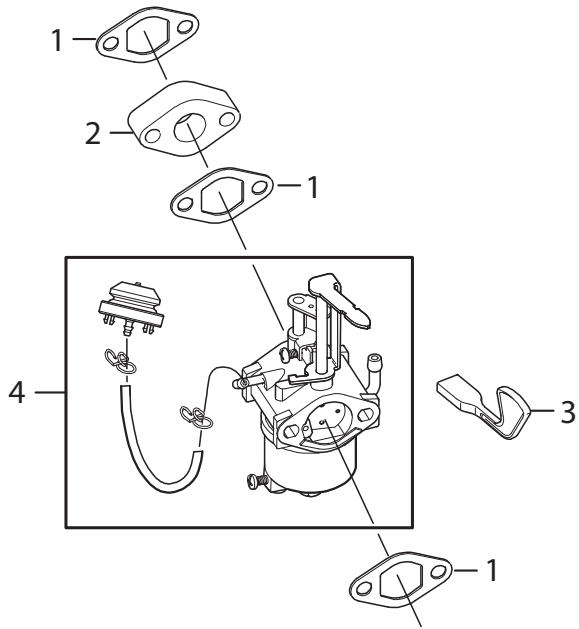

Utgåva Issue 2014-11		Bildnr Picture No 2898		GGP MOTOR SM55		GGP ENGINE SM55		Sida Page 6	
Pos. Fig.	Antal/Quantity				Art nr Part No	Benämning	Description	Sats Kit	Anmärkning Notes
1	3				118550823/0	Packning	Gasket		Throttle, return
2	1				118550824/0	Värmeisolering	Heat insulation		
3	1				118550826/0	Choke reglage	Choke handle		
4	1				118550825/0	Förgasare	Carburettor		
5	1				118550867/0	Mutter	Nut		
6	1				118550866/0	Distans	Spacer		
7	1				118550865/0	Fläkt	Fan		
8	1				118550864/0	Svänghjul	Fly wheel		
9	1				118550863/0	Tändspole	Ignition coil		
10	2				9959-0625-16	Skruv	Screw		
11	1				118550858/0	Bricka	Washer		
12	1				118550856/0	Saxsprint	Pin		
13	1				118550854/0	Reglage	Arm, Governor		
14	1				118550855/0	Bult	Bolt		
15	1				9739-0631-22	Mutter	Nut		
16	1				118550853/0	Fjäder	Spring		
17	1				118550830/0	Fjäder	Spring		
18	1				118550829/0	Stag	Rod		
19	1				118550857/0	Axel	Shaft