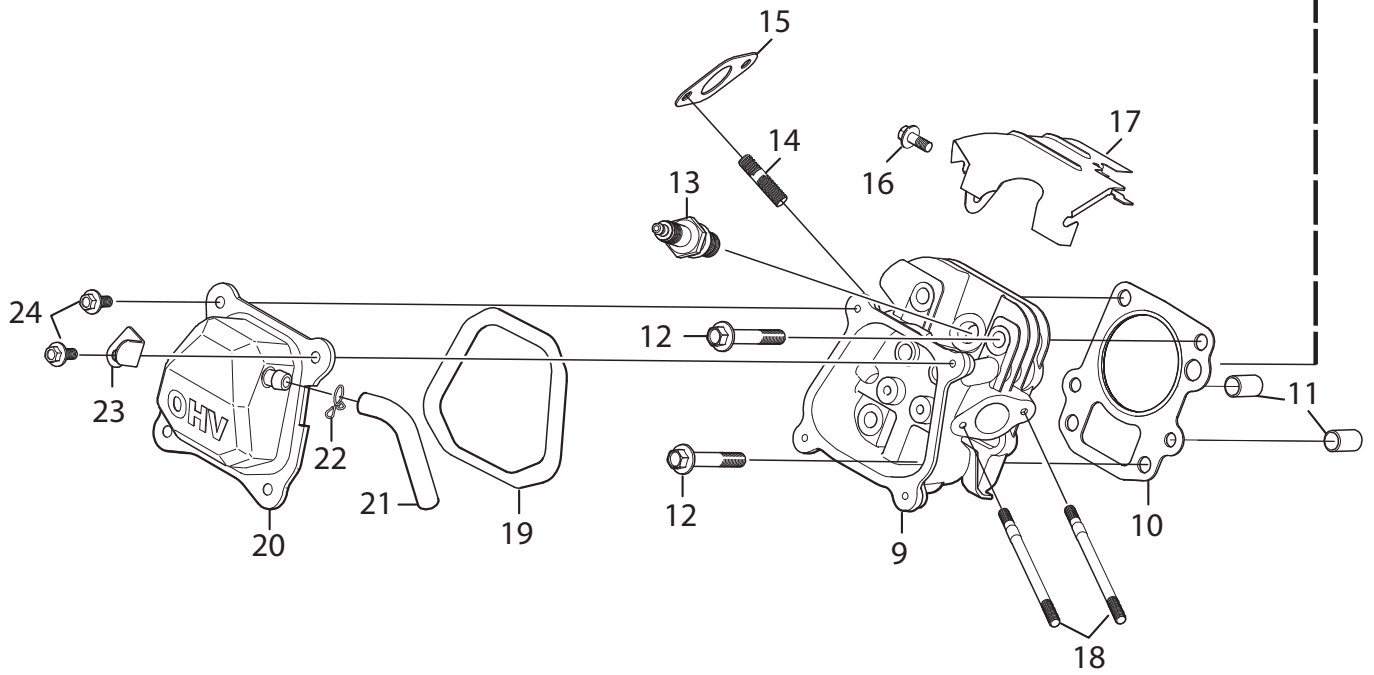

Genuine Spare Parts

www.stiga.com

GGP ENGINE

includes:
GGP SM55 ENGINE

- Use GLOBAL GARDEN PRODUCT Genuine Spare Parts specified in the parts list for repair and/or replacement.
- The contents described in the parts list may change due to improvement.
- The drawings of the spare parts are only indicative and might not represent the part in question exactly.
- The indications "right" - "left" - "front" - "rear" refer to the position of the operator when using the machine.
- When placing orders of parts for repair and/or replacement, make sure that the illustrated parts list is the one applying to the machine's year of manufacture, as shown on the identification plate attached to the machine.

Utgåva Issue 2014-11		Bildnr Picture No 2896		GGP MOTOR SM55		GGP ENGINE SM55		Sida Page 2	
Pos. Fig.	Antal/Quantity				Art nr Part No	Benämning	Description	Sats Kit	Anmärkning Notes
2	1				118550862/0	Oljetätning	Oil seal		
3	1				118550466/0	Oljeplugg	Oil drain plug		
5	1				118550860/0	Fäste	Bracket		
6	3				118550861/0	Skruv	Screw		
7	1				118550859/0	Fäste	Bracket		
8	1				118550852/0	Regulator	Governor		
10	1				118550821/0	Tätningsskit	Seal kit		
11	1				118550822/0	Skruv kit	Screw kit		
13	1				1111-9028-02	Tändstift	Spark plug		
16	1				9959-0616-16	Skruv	Screw		
17	1				118550834/0	Skyddsplåt	Shroud		
20	1				118550627/0	Ventilkåpa kpl	Head cover assy		
25	2				118550837/0	Insugningsventil	Intake valv		
29	2				118550291/0	Ventillyftare	Valve lifter		
30	2				118550831/0	Stötstång	Push rod		
31	2				118550832/0	Platta	Plate		
32	2				118550833/0	Vipparm kpl	Rocker arm assy		