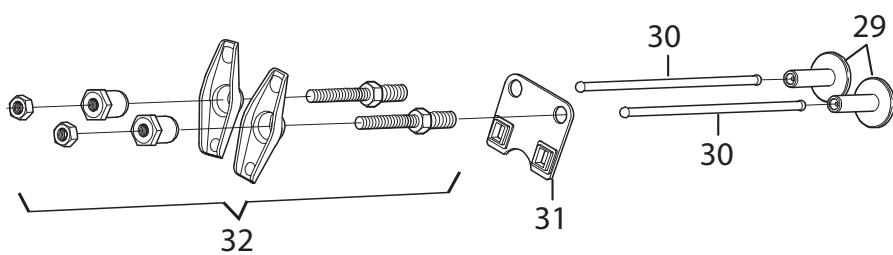

Genuine Spare Parts

www.stiga.com

GGP ENGINE

includes:
GGP SM55 ENGINE

- Use GLOBAL GARDEN PRODUCT Genuine Spare Parts specified in the parts list for repair and/or replacement.
- The contents described in the parts list may change due to improvement.
- The drawings of the spare parts are only indicative and might not represent the part in question exactly.
- The indications "right" - "left" - "front" - "rear" refer to the position of the operator when using the machine.
- When placing orders of parts for repair and/or replacement, make sure that the illustrated parts list is the one applying to the machine's year of manufacture, as shown on the identification plate attached to the machine.

Utgåva Issue 2014-11		Bildnr Picture No 2896		GGP MOTOR SM55		GGP ENGINE SM55		Sida Page 2	
Pos. Fig.	Antal/Quantity				Art nr Part No	Benämning	Description	Sats Kit	Anmärkning Notes
2	1				118550862/0	Oljetätning	Oil seal		
3	1				118550466/0	Oljeplugg	Oil drain plug		
5	1				118550860/0	Fäste	Bracket		
6	3				118550861/0	Skruv	Screw		
7	1				118550859/0	Fäste	Bracket		
8	1				118550852/0	Regulator	Governor		
10	1				118550821/0	Tätningsskit	Seal kit		
11	1				118550822/0	Skruv kit	Screw kit		
13	1				1111-9028-02	Tändstift	Spark plug		
16	1				9959-0616-16	Skruv	Screw		
17	1				118550834/0	Skyddsplåt	Shroud		
20	1				118550627/0	Ventilkåpa kpl	Head cover assy		
25	2				118550837/0	Insugningsventil	Intake valv		
29	2				118550291/0	Ventillyftare	Valve lifter		
30	2				118550831/0	Stötstång	Push rod		
31	2				118550832/0	Platta	Plate		
32	2				118550833/0	Vipparm kpl	Rocker arm assy		