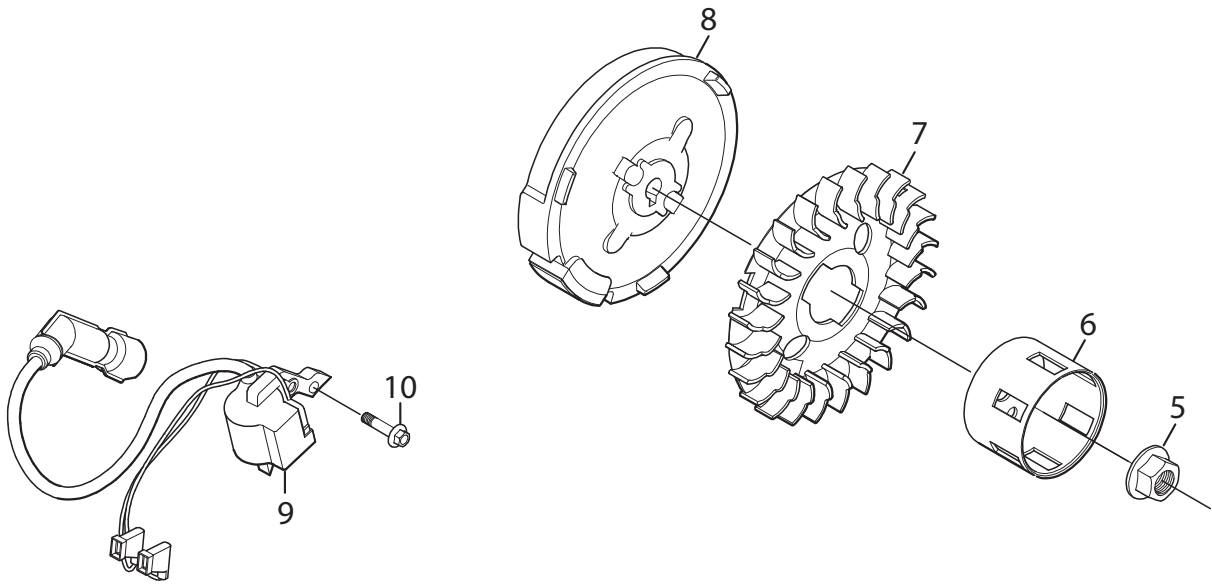

Utgåva Issue 2014-11		Bildnr Picture No 2898		GGP MOTOR SM55		GGP ENGINE SM55		Sida Page 6	
Pos. Fig.	Antal/Quantity				Art nr Part No	Benämning	Description	Sats Kit	Anmärkning Notes
1	3				118550823/0	Packning	Gasket		Throttle, return
2	1				118550824/0	Värmeisolering	Heat insulation		
3	1				118550826/0	Choke reglage	Choke handle		
4	1				118550825/0	Förgasare	Carburettor		
5	1				118550867/0	Mutter	Nut		
6	1				118550866/0	Distans	Spacer		
7	1				118550865/0	Fläkt	Fan		
8	1				118550864/0	Svänghjul	Fly wheel		
9	1				118550863/0	Tändspole	Ignition coil		
10	2				9959-0625-16	Skruv	Screw		
11	1				118550858/0	Bricka	Washer		
12	1				118550856/0	Saxsprint	Pin		
13	1				118550854/0	Reglage	Arm, Governor		
14	1				118550855/0	Bult	Bolt		
15	1				9739-0631-22	Mutter	Nut		
16	1				118550853/0	Fjäder	Spring		
17	1				118550830/0	Fjäder	Spring		
18	1				118550829/0	Stag	Rod		
19	1				118550857/0	Axel	Shaft