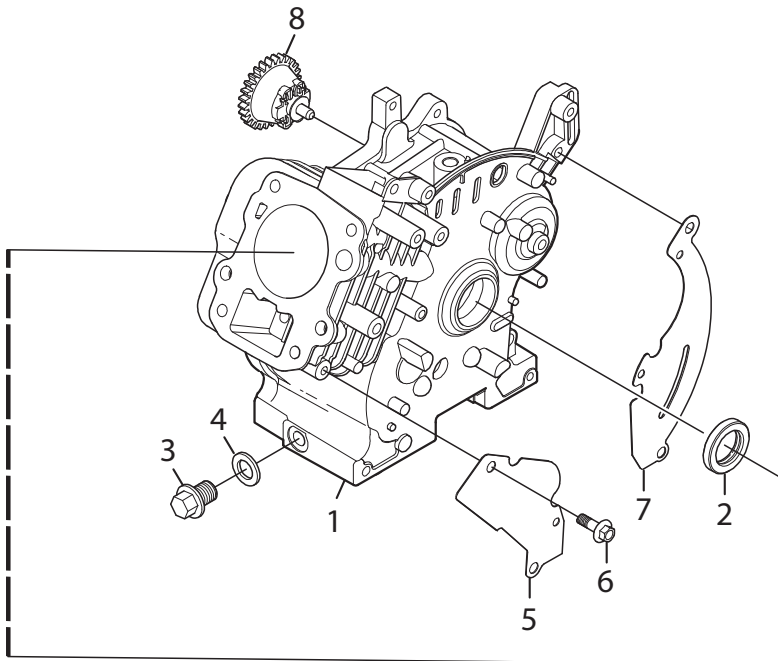

Genuine Spare Parts

www.stiga.com

GGP ENGINE

includes:
GGP SM55 ENGINE

- Use GLOBAL GARDEN PRODUCT Genuine Spare Parts specified in the parts list for repair and/or replacement.
- The contents described in the parts list may change due to improvement.
- The drawings of the spare parts are only indicative and might not represent the part in question exactly.
- The indications "right" - "left" - "front" - "rear" refer to the position of the operator when using the machine.
- When placing orders of parts for repair and/or replacement, make sure that the illustrated parts list is the one applying to the machine's year of manufacture, as shown on the identification plate attached to the machine.

Utgåva Issue 2014-11		Bildnr Picture No 2896		GGP MOTOR SM55		GGP ENGINE SM55		Sida Page 2	
Pos. Fig.	Antal/Quantity				Art nr Part No	Benämning	Description	Sats Kit	Anmärkning Notes
2	1				118550862/0	Oljetätning	Oil seal		
3	1				118550466/0	Oljeplugg	Oil drain plug		
5	1				118550860/0	Fäste	Bracket		
6	3				118550861/0	Skruv	Screw		
7	1				118550859/0	Fäste	Bracket		
8	1				118550852/0	Regulator	Governor		
10	1				118550821/0	Tätningsskit	Seal kit		
11	1				118550822/0	Skruv kit	Screw kit		
13	1				1111-9028-02	Tändstift	Spark plug		
16	1				9959-0616-16	Skruv	Screw		
17	1				118550834/0	Skyddsplåt	Shroud		
20	1				118550627/0	Ventilkåpa kpl	Head cover assy		
25	2				118550837/0	Insugningsventil	Intake valv		
29	2				118550291/0	Ventillyftare	Valve lifter		
30	2				118550831/0	Stötstång	Push rod		
31	2				118550832/0	Platta	Plate		
32	2				118550833/0	Vipparm kpl	Rocker arm assy		