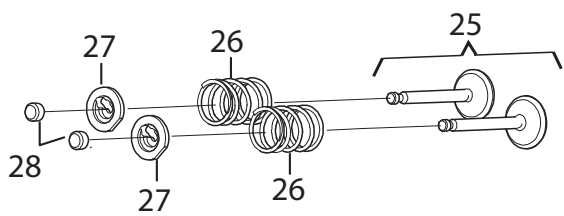

Genuine Spare Parts

www.stiga.com

GGP ENGINE

includes:
GGP SM55 ENGINE

- Use GLOBAL GARDEN PRODUCT Genuine Spare Parts specified in the parts list for repair and/or replacement.
- The contents described in the parts list may change due to improvement.
- The drawings of the spare parts are only indicative and might not represent the part in question exactly.
- The indications "right" - "left" - "front" - "rear" refer to the position of the operator when using the machine.
- When placing orders of parts for repair and/or replacement, make sure that the illustrated parts list is the one applying to the machine's year of manufacture, as shown on the identification plate attached to the machine.

Utgåva Issue 2014-11		Bildnr Picture No 2896		GGP MOTOR SM55		GGP ENGINE SM55		Sida Page 2	
Pos. Fig.	Antal/Quantity				Art nr Part No	Benämning	Description	Sats Kit	Anmärkning Notes
2	1				118550862/0	Oljetätning	Oil seal		
3	1				118550466/0	Oljeplugg	Oil drain plug		
5	1				118550860/0	Fäste	Bracket		
6	3				118550861/0	Skruv	Screw		
7	1				118550859/0	Fäste	Bracket		
8	1				118550852/0	Regulator	Governor		
10	1				118550821/0	Tätningsskit	Seal kit		
11	1				118550822/0	Skruv kit	Screw kit		
13	1				1111-9028-02	Tändstift	Spark plug		
16	1				9959-0616-16	Skruv	Screw		
17	1				118550834/0	Skyddsplåt	Shroud		
20	1				118550627/0	Ventilkåpa kpl	Head cover assy		
25	2				118550837/0	Insugningsventil	Intake valv		
29	2				118550291/0	Ventillyftare	Valve lifter		
30	2				118550831/0	Stötstång	Push rod		
31	2				118550832/0	Platta	Plate		
32	2				118550833/0	Vipparm kpl	Rocker arm assy		