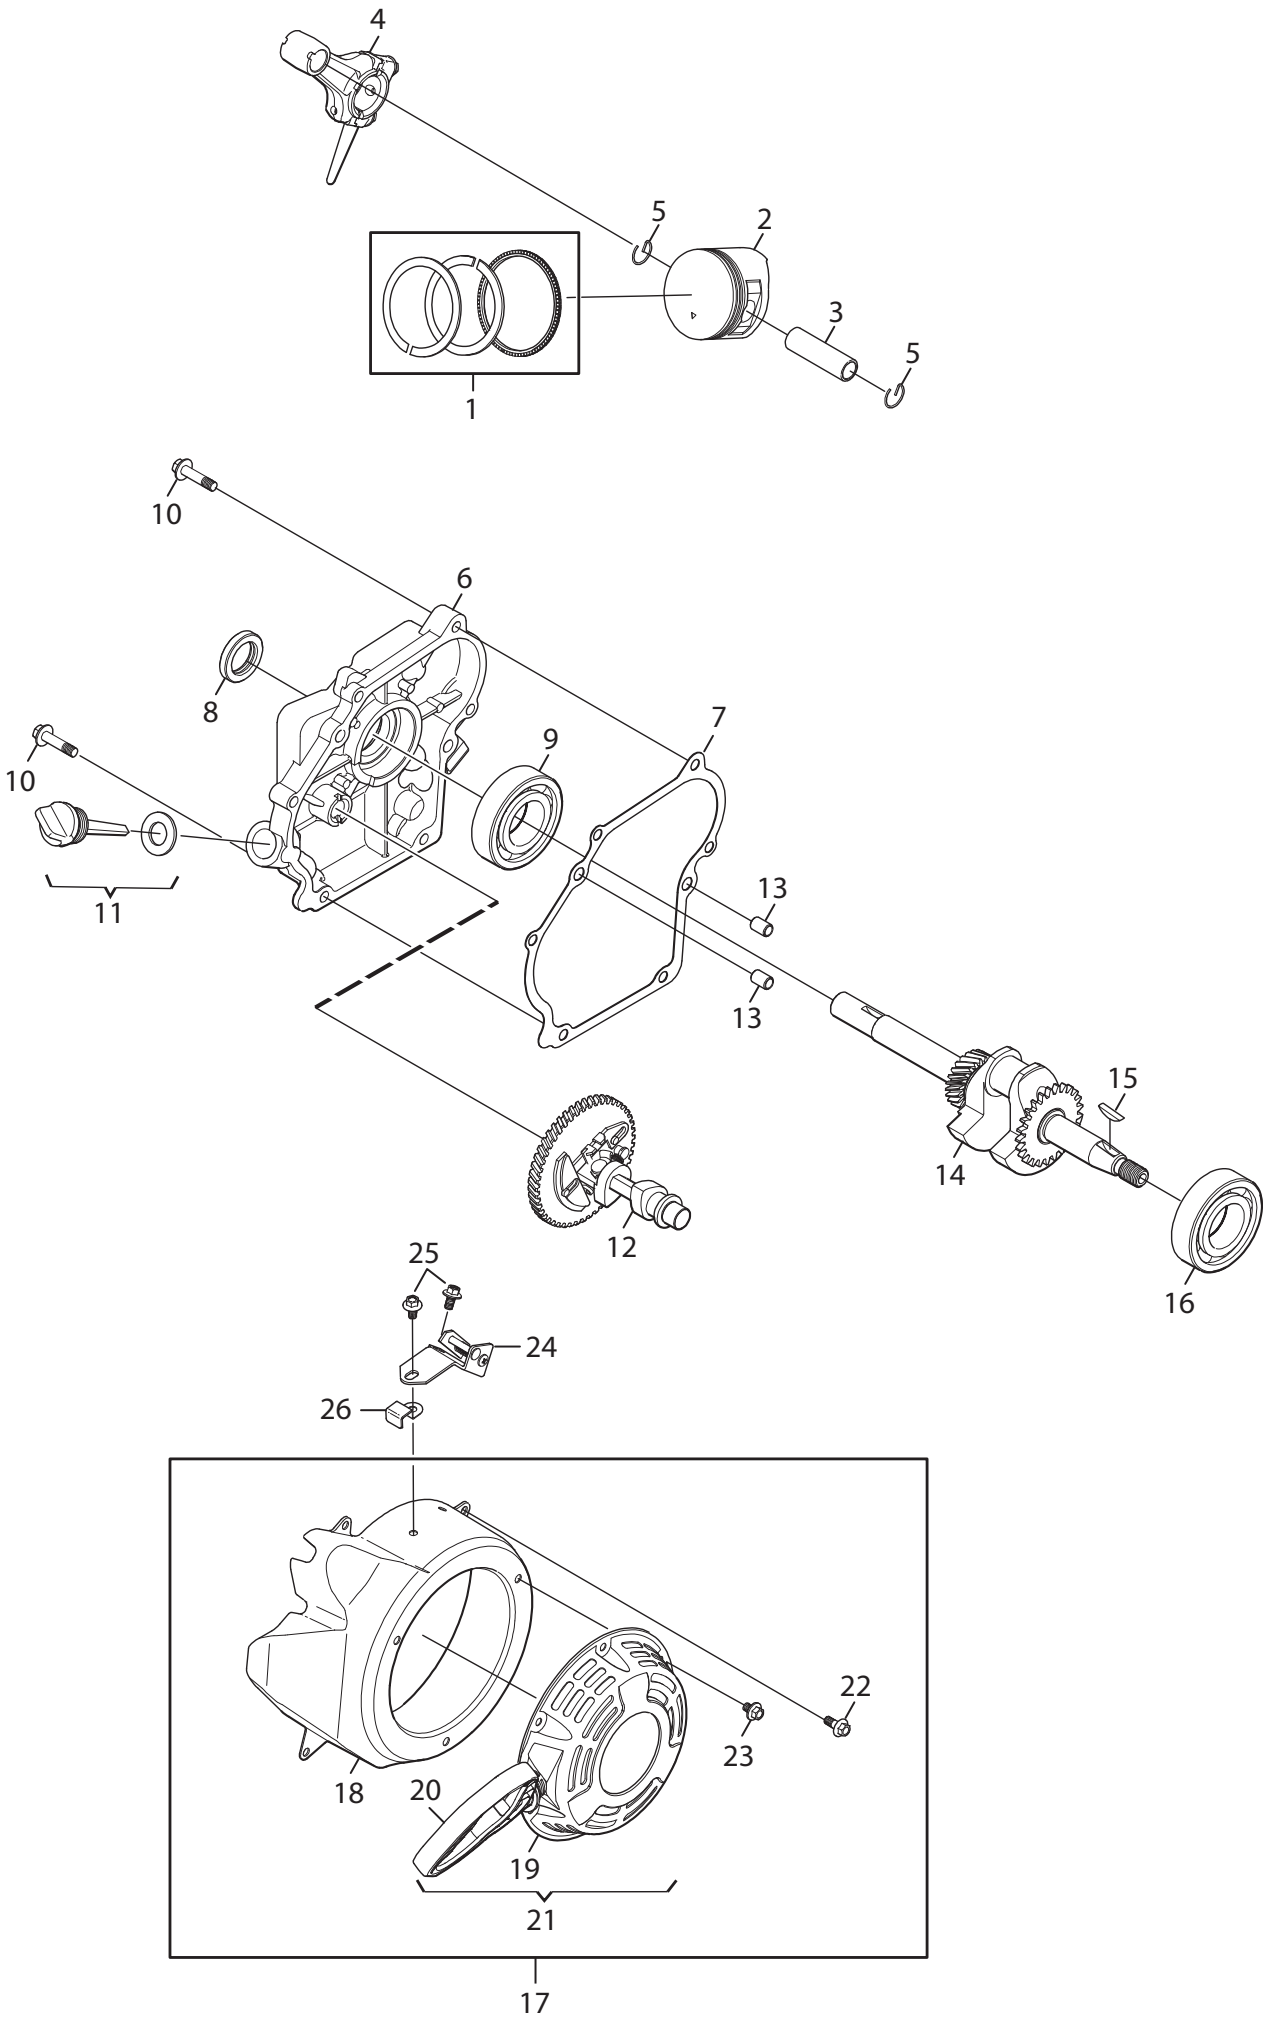

Genuine Spare Parts

www.stiga.com

GGP ENGINE

includes:
GGP SM55 ENGINE

- Use GLOBAL GARDEN PRODUCT Genuine Spare Parts specified in the parts list for repair and/or replacement.
- The contents described in the parts list may change due to improvement.
- The drawings of the spare parts are only indicative and might not represent the part in question exactly.
- The indications "right" - "left" - "front" - "rear" refer to the position of the operator when using the machine.
- When placing orders of parts for repair and/or replacement, make sure that the illustrated parts list is the one applying to the machine's year of manufacture, as shown on the identification plate attached to the machine.

Utgåva Issue 2014-11		Bildnr Picture No 2896		GGP MOTOR SM55		GGP ENGINE SM55		Sida Page 2	
Pos. Fig.	Antal/Quantity				Art nr Part No	Benämning	Description	Sats Kit	Anmärkning Notes
2	1				118550862/0	Oljetätning	Oil seal		
3	1				118550466/0	Oljeplugg	Oil drain plug		
5	1				118550860/0	Fäste	Bracket		
6	3				118550861/0	Skruv	Screw		
7	1				118550859/0	Fäste	Bracket		
8	1				118550852/0	Regulator	Governor		
10	1				118550821/0	Tätningsskit	Seal kit		
11	1				118550822/0	Skruv kit	Screw kit		
13	1				1111-9028-02	Tändstift	Spark plug		
16	1				9959-0616-16	Skruv	Screw		
17	1				118550834/0	Skyddsplåt	Shroud		
20	1				118550627/0	Ventilkåpa kpl	Head cover assy		
25	2				118550837/0	Insugningsventil	Intake valv		
29	2				118550291/0	Ventillyftare	Valve lifter		
30	2				118550831/0	Stötstång	Push rod		
31	2				118550832/0	Platta	Plate		
32	2				118550833/0	Vipparm kpl	Rocker arm assy		