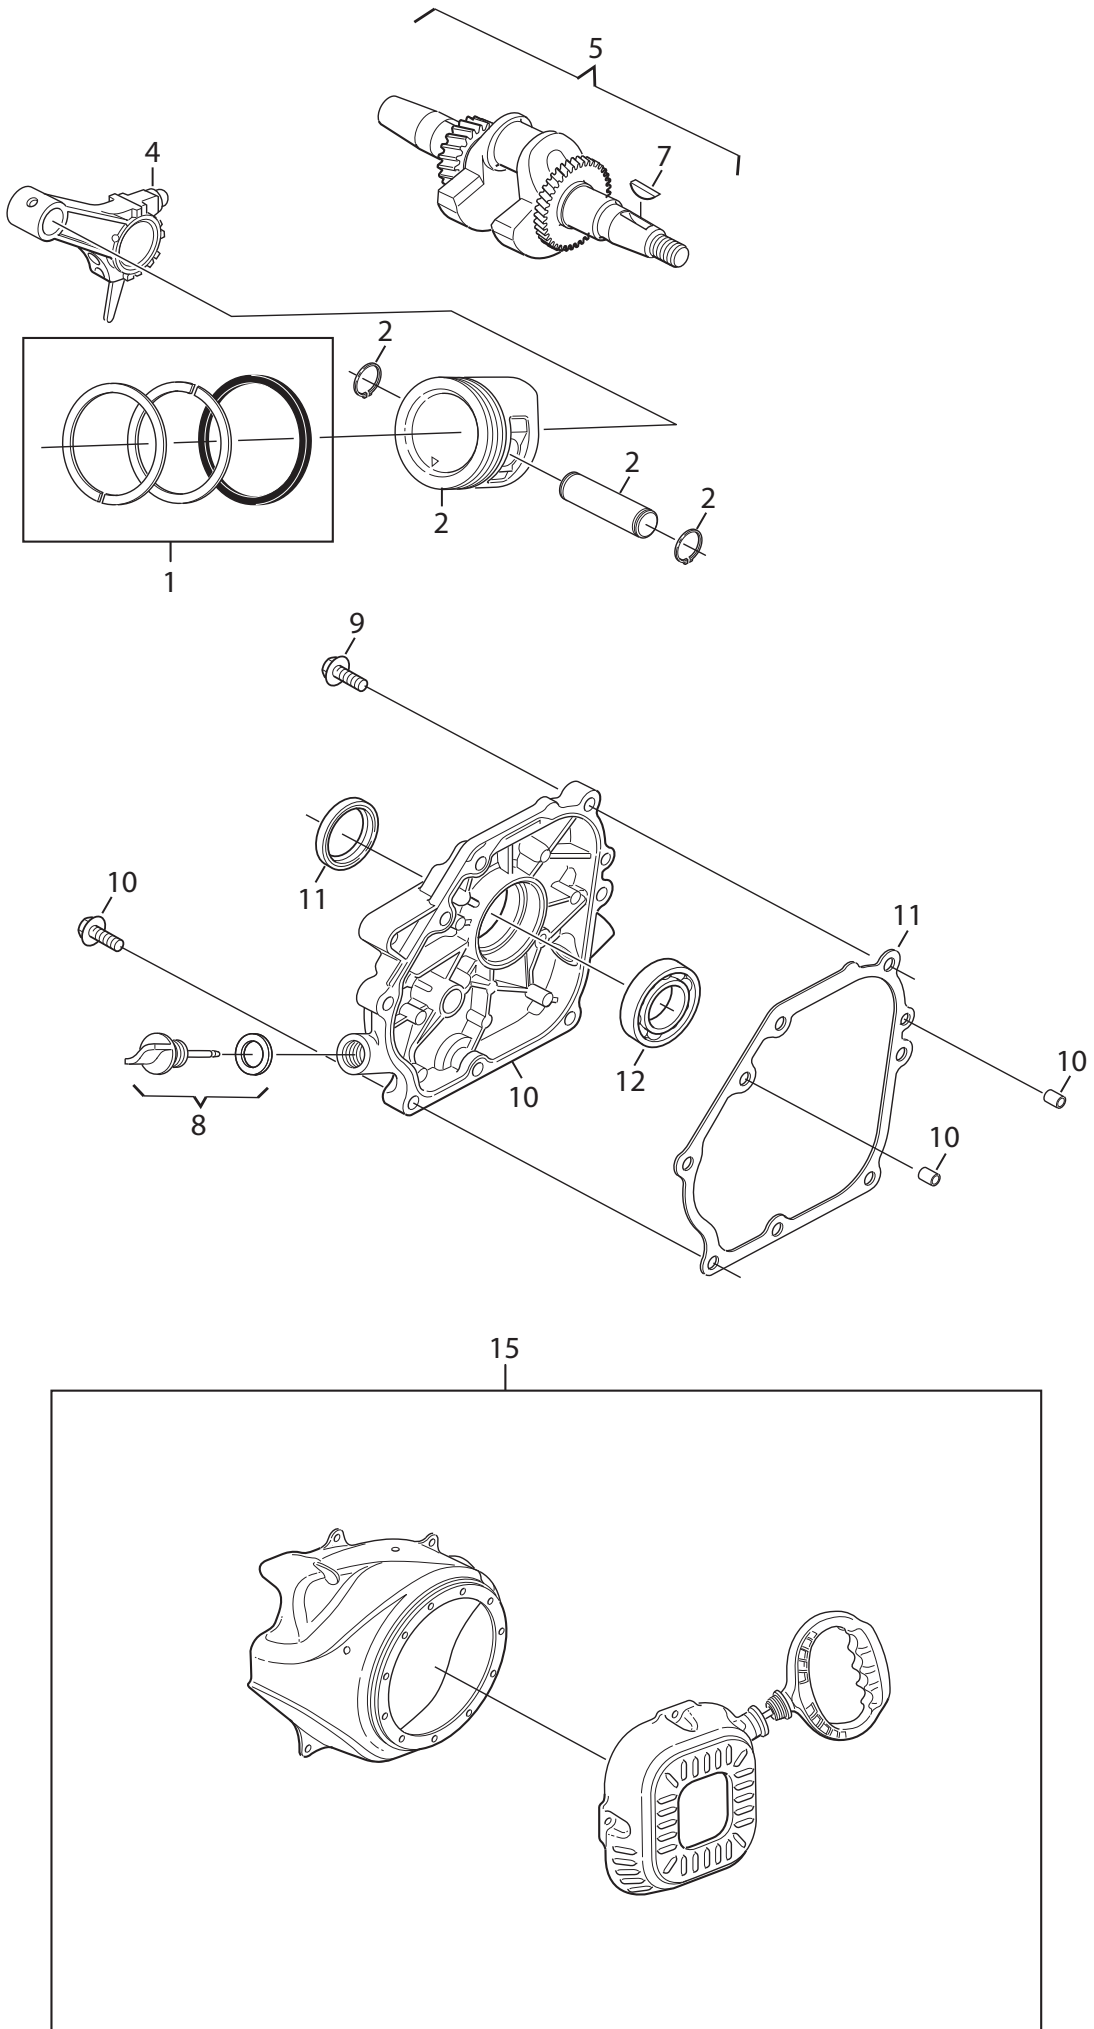

Genuine Spare Parts

www.stiga.com

GGP ENGINE

includes:
GGP SM65 ENGINE

- Use GLOBAL GARDEN PRODUCT Genuine Spare Parts specified in the parts list for repair and/or replacement.
- The contents described in the parts list may change due to improvement.
- The drawings of the spare parts are only indicative and might not represent the part in question exactly.
- The indications "right" - "left" - "front" - "rear" refer to the position of the operator when using the machine.
- When placing orders of parts for repair and/or replacement, make sure that the illustrated parts list is the one applying to the machine's year of manufacture, as shown on the identification plate attached to the machine.

Utgåva Issue 2014-11		Bildnr Picture No 2838		GGP MOTOR SM 65		GGP ENGINE SM 65		Sida Page 2	
Pos. Fig.	Antal/Quantity				Art nr Part No	Benämning	Description	Sats Kit	Anmärkning Notes
1	1				118550791/0	Vevhus	Crank case		
2	1				118550792/0	Oljepackning	Oil seal		
3	2				118550793/0	Bricka	Washer		
4	2				118550780/1	Oljedräneringsplugg	Oil drain plug		
5	1				118550280/0	Lager	Bearing		
6	1				118550797/0	Regulator arm	Guvernor arm		
7	1				9598-0002-02	Hårnålssprint	Lock pin		
8	1				9693-0003-02	Bricka	Washer		
9	1				118550787/0	Regulator	Guvernor		
10	1				118550795/0	Fäste	Bracket		
11	1				118550796/0	Fäste	Bracket		
12	1				118550794/0	Bleed-off pipe	Bleed-off pipe		
13	1				118550798/0	Cylinder	Cylinder head		
14	2				118550626/0	Skrivsats	Hard ware kit		
15	1				118550627/0	Ventilkåpa kpl	Head cover assy		
16	1				118550621/0	Packningssats	Gasket kit		
24	1				118550624/0	Kamaxel	Camshaft		
25	2				118550273/0	Ventilarmsats	Rockerarm		
26	1				118550622/0	Platta	Plate		
27	1				118550474/0	Stötstång	Push rod		
28	2				118550623/0	Ventillyftare	Valve lifter		
30	1				118550472/0	Insugn. ventil kpl	Intake valve assy		
31	1				118550473/0	Utblåsn. ventil kpl	Utblåsn. ventil kpl		