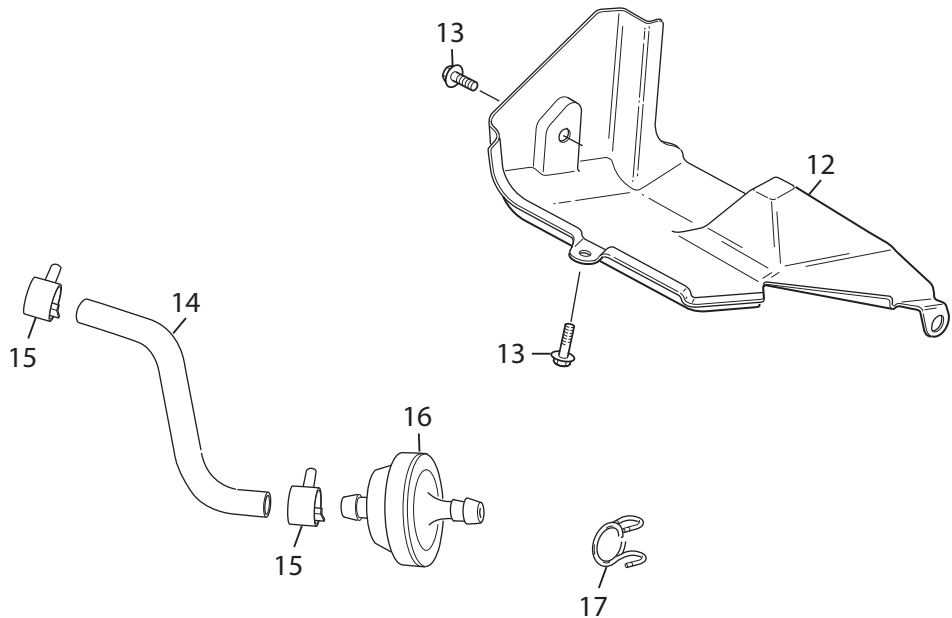

2841A

Utgåva Issue 2014-11		Bildnr Picture No 2841		GGP MOTOR SM 65		GGP ENGINE SM 65		Sida Page 8	
Pos. Fig.	Antal/Quantity				Art nr Part No	Benämning	Description	Sats Kit	Anmärkning Notes
1	1				118550812/0	Ljuddämpare	Muffler		
2	2				9739-0831-22	Mutter	Nut		
3	2				118550816/0	Skruv	Screw		
4	1				118550817/0	Ljuddämparskydd	Muffler protector		
5	1				118550813/0	Luftrenare kpl	Air cleaner assy		-2012
5	1				118550644/0	Luftrenare kpl	Air cleaner assy		2013-
9	1				118550643/0	Choke reglage	Choke lever		-2012
11	1				118550645/0	Choke kpl	Choke assy		-2012
12	1				118550637/0	Skyddsplåt	Shroud assy		
16	1				118550814/0	Bränslefilter	Fuel filter		
18	1				118550815/0	Oljesticka	Cap set		
19	1				118550886/0	Choke reglage	Choke lever		2013-