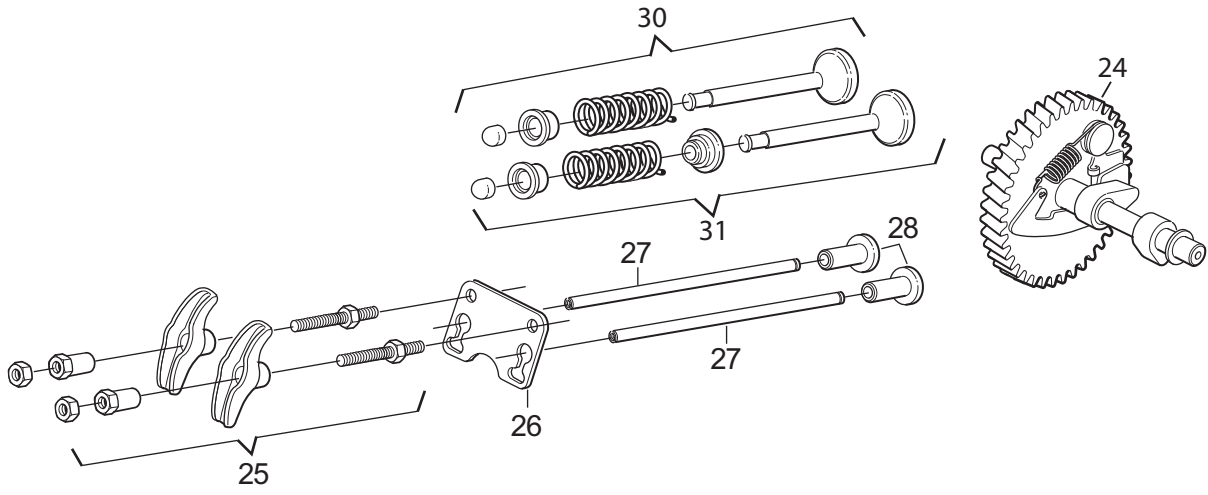

Genuine Spare Parts

www.stiga.com

GGP ENGINE

includes:
GGP SM65 ENGINE

- Use GLOBAL GARDEN PRODUCT Genuine Spare Parts specified in the parts list for repair and/or replacement.
- The contents described in the parts list may change due to improvement.
- The drawings of the spare parts are only indicative and might not represent the part in question exactly.
- The indications "right" - "left" - "front" - "rear" refer to the position of the operator when using the machine.
- When placing orders of parts for repair and/or replacement, make sure that the illustrated parts list is the one applying to the machine's year of manufacture, as shown on the identification plate attached to the machine.

Utgåva Issue 2014-11		Bildnr Picture No 2838		GGP MOTOR SM 65		GGP ENGINE SM 65		Sida Page 2	
Pos. Fig.	Antal/Quantity				Art nr Part No	Benämning	Description	Sats Kit	Anmärkning Notes
1	1				118550791/0	Vevhus	Crank case		
2	1				118550792/0	Oljepackning	Oil seal		
3	2				118550793/0	Bricka	Washer		
4	2				118550780/1	Oljedräneringsplugg	Oil drain plug		
5	1				118550280/0	Lager	Bearing		
6	1				118550797/0	Regulator arm	Guvernor arm		
7	1				9598-0002-02	Hårnålssprint	Lock pin		
8	1				9693-0003-02	Bricka	Washer		
9	1				118550787/0	Regulator	Guvernor		
10	1				118550795/0	Fäste	Bracket		
11	1				118550796/0	Fäste	Bracket		
12	1				118550794/0	Bleed-off pipe	Bleed-off pipe		
13	1				118550798/0	Cylinder	Cylinder head		
14	2				118550626/0	Skrivsats	Hard ware kit		
15	1				118550627/0	Ventilkåpa kpl	Head cover assy		
16	1				118550621/0	Packningssats	Gasket kit		
24	1				118550624/0	Kamaxel	Camshaft		
25	2				118550273/0	Ventilarmsats	Rockerarm		
26	1				118550622/0	Platta	Plate		
27	1				118550474/0	Stötstång	Push rod		
28	2				118550623/0	Ventillyftare	Valve lifter		
30	1				118550472/0	Insugn. ventil kpl	Intake valve assy		
31	1				118550473/0	Utblåsn. ventil kpl	Utblåsn. ventil kpl		