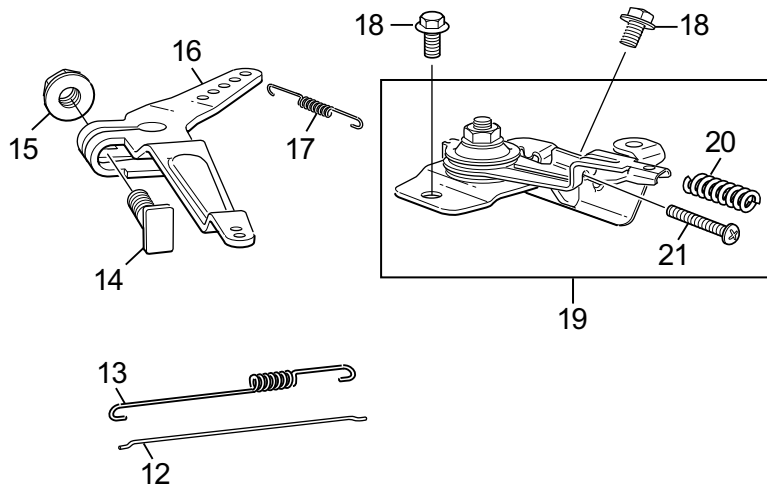

Utgåva Issue 2014-11		Bildnr Picture No 2840A		GGP MOTOR SM 65		GGP ENGINE SM 65		Sida Page 6	
Pos. Fig.	Antal/Quantity				Art nr Part No	Benämning	Description	Sats Kit	Anmärkning Notes
1	1				118550621/0	Packningssats.....	Engine gasket set.....		
2	2				118550484/0	Isoleringsföregasare	Carburettor insulator		
4	1				118550653/0	Föregasare	Carburetor		-2012
4	1				118550780/0	Föregasare	Carburetor		2013-
5	1				118550482/0	Föregasardistans	Spacer		
6	1				118550489/0	Svänghjul kpl.....	Fly wheel assy		
10	1				118550804/0	Tändspole kpl	Ignition coil assy		
12	1				118550493/0	Reglagestång.....	Governor rod		
13	1				118550492/0	Fjäder.....	Throttle return spring		
14	1				118550805/0	Bult	Bolt.....		
15	1				118550806/0	Mutter	Nut.....		
16	1				118550807/0	Reglage arm.....	Governor arm		
17	1				118550808/0	Fjäder.....	Spring		
18	2				9959-0612-16	Skruv.....	Screw.....		
19	1				118550809/0	Reglage kpl.....	Governor assy		
20	1				118550810/0	Fjäder.....	Spring		
21	1				118550811/0	Skruv.....	Screw.....