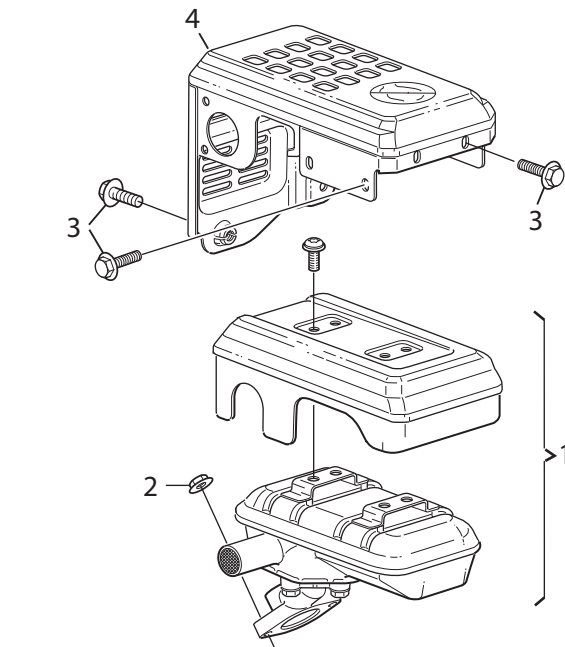

2841A

Utgåva Issue 2014-11		Bildnr Picture No 2841		GGP MOTOR SM 65		GGP ENGINE SM 65		Sida Page 8	
Pos. Fig.	Antal/Quantity				Art nr Part No	Benämning	Description	Sats Kit	Anmärkning Notes
1	1				118550812/0	Ljuddämpare	Muffler		
2	2				9739-0831-22	Mutter	Nut		
3	2				118550816/0	Skruv	Screw		
4	1				118550817/0	Ljuddämparskydd	Muffler protector		
5	1				118550813/0	Luftrenare kpl	Air cleaner assy		-2012
5	1				118550644/0	Luftrenare kpl	Air cleaner assy		2013-
9	1				118550643/0	Choke reglage	Choke lever		-2012
11	1				118550645/0	Choke kpl	Choke assy		-2012
12	1				118550637/0	Skyddsplåt	Shroud assy		
16	1				118550814/0	Bränslefilter	Fuel filter		
18	1				118550815/0	Oljesticka	Cap set		
19	1				118550886/0	Choke reglage	Choke lever		2013-