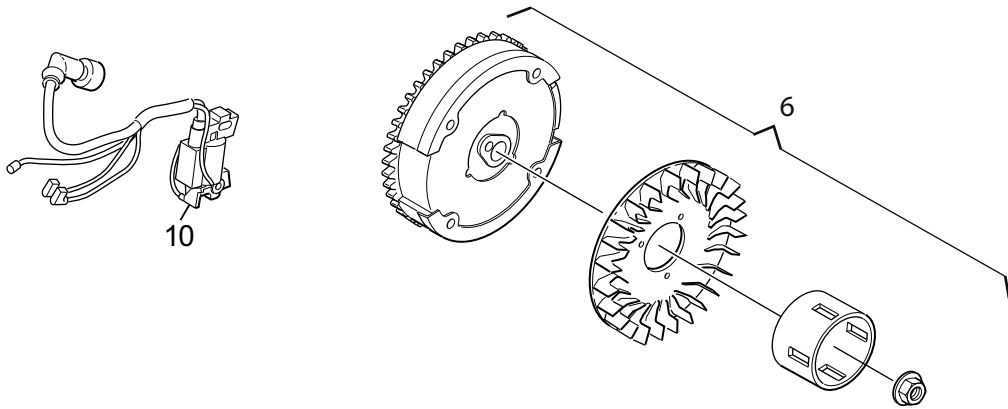

Utgåva Issue 2014-11		Bildnr Picture No 2840A		GGP MOTOR SM 65		GGP ENGINE SM 65		Sida Page 6	
Pos. Fig.	Antal/Quantity				Art nr Part No	Benämning	Description	Sats Kit	Anmärkning Notes
1	1				118550621/0	Packningssats.....	Engine gasket set.....		
2	2				118550484/0	Isoleringsföregasare	Carburettor insulator		
4	1				118550653/0	Föregasare	Carburetor		-2012
4	1				118550780/0	Föregasare	Carburetor		2013-
5	1				118550482/0	Föregasardistans	Spacer		
6	1				118550489/0	Svänghjul kpl.....	Fly wheel assy		
10	1				118550804/0	Tändspole kpl	Ignition coil assy		
12	1				118550493/0	Reglagestång.....	Governor rod		
13	1				118550492/0	Fjäder.....	Throttle return spring		
14	1				118550805/0	Bult	Bolt.....		
15	1				118550806/0	Mutter	Nut.....		
16	1				118550807/0	Reglage arm.....	Governor arm		
17	1				118550808/0	Fjäder.....	Spring		
18	2				9959-0612-16	Skruv.....	Screw.....		
19	1				118550809/0	Reglage kpl.....	Governor assy		
20	1				118550810/0	Fjäder.....	Spring		
21	1				118550811/0	Skruv.....	Screw.....