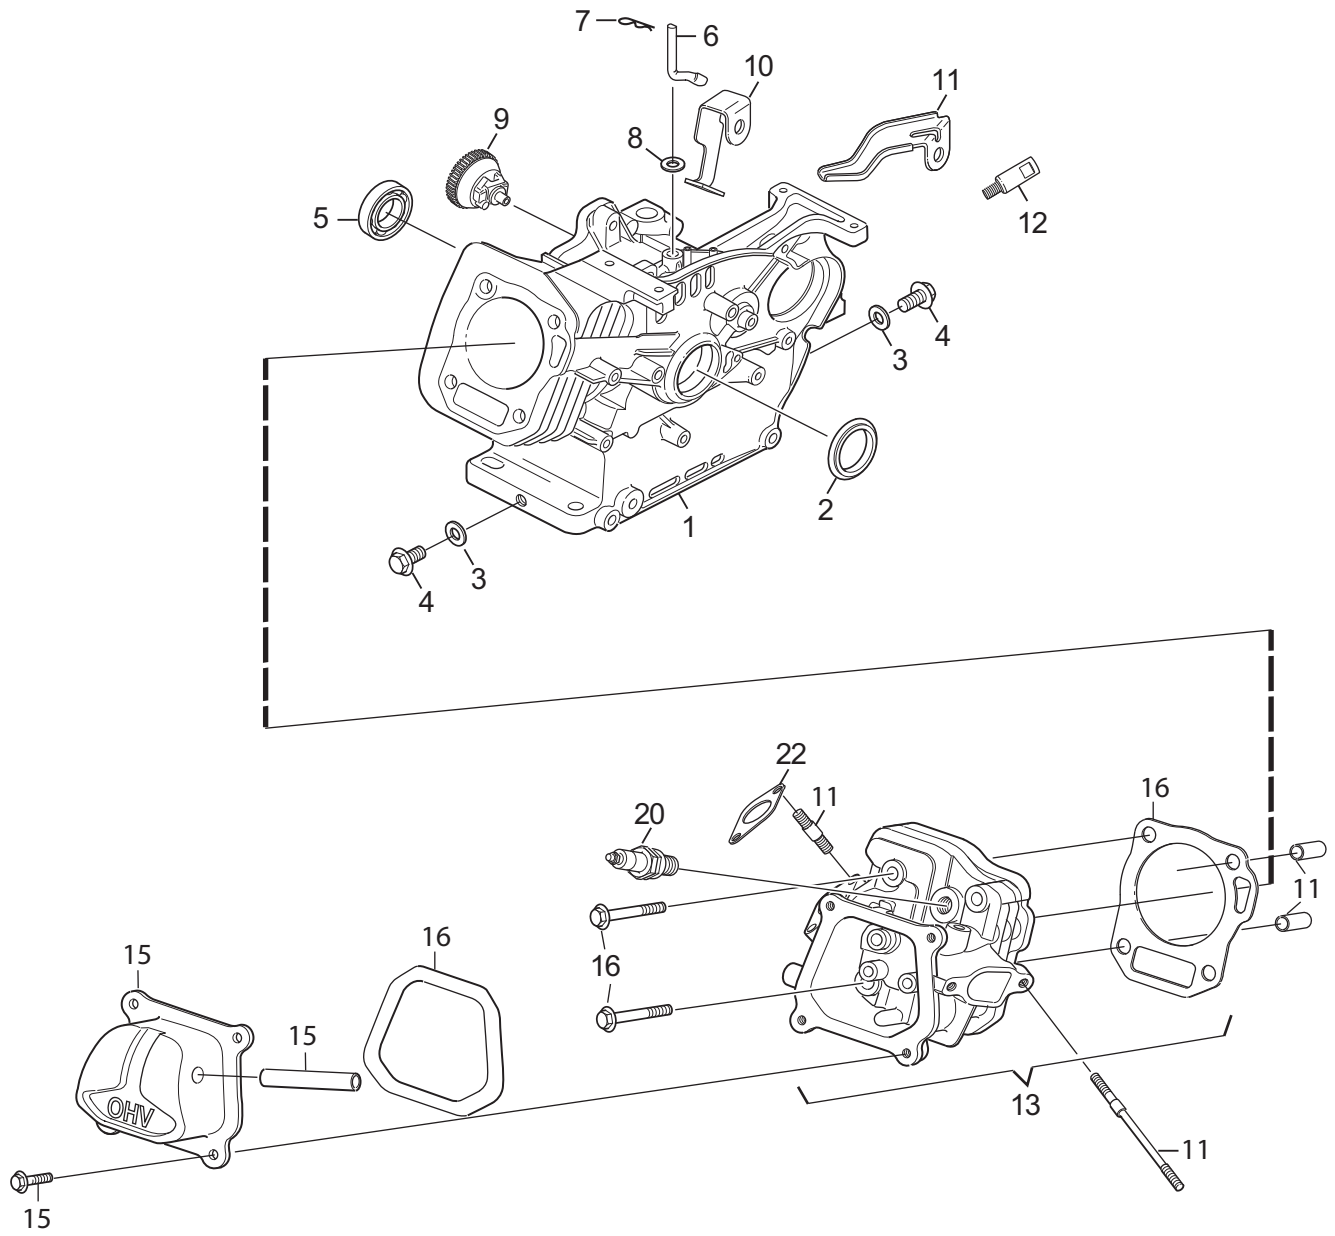

Genuine Spare Parts

www.stiga.com

GGP ENGINE

includes:
GGP SM65 ENGINE

- Use GLOBAL GARDEN PRODUCT Genuine Spare Parts specified in the parts list for repair and/or replacement.
- The contents described in the parts list may change due to improvement.
- The drawings of the spare parts are only indicative and might not represent the part in question exactly.
- The indications "right" - "left" - "front" - "rear" refer to the position of the operator when using the machine.
- When placing orders of parts for repair and/or replacement, make sure that the illustrated parts list is the one applying to the machine's year of manufacture, as shown on the identification plate attached to the machine.

Utgåva Issue 2014-11		Bildnr Picture No 2838		GGP MOTOR SM 65		GGP ENGINE SM 65		Sida Page 2	
Pos. Fig.	Antal/Quantity				Art nr Part No	Benämning	Description	Sats Kit	Anmärkning Notes
1	1				118550791/0	Vevhus	Crank case		
2	1				118550792/0	Oljepackning	Oil seal		
3	2				118550793/0	Bricka	Washer		
4	2				118550780/1	Oljedräneringsplugg	Oil drain plug		
5	1				118550280/0	Lager	Bearing		
6	1				118550797/0	Regulator arm	Guvernor arm		
7	1				9598-0002-02	Hårnålssprint	Lock pin		
8	1				9693-0003-02	Bricka	Washer		
9	1				118550787/0	Regulator	Guvernor		
10	1				118550795/0	Fäste	Bracket		
11	1				118550796/0	Fäste	Bracket		
12	1				118550794/0	Bleed-off pipe	Bleed-off pipe		
13	1				118550798/0	Cylinder	Cylinder head		
14	2				118550626/0	Skrivsats	Hard ware kit		
15	1				118550627/0	Ventilkåpa kpl	Head cover assy		
16	1				118550621/0	Packningssats	Gasket kit		
24	1				118550624/0	Kamaxel	Camshaft		
25	2				118550273/0	Ventilarmsats	Rockerarm		
26	1				118550622/0	Platta	Plate		
27	1				118550474/0	Stötstång	Push rod		
28	2				118550623/0	Ventillyftare	Valve lifter		
30	1				118550472/0	Insugn. ventil kpl	Intake valve assy		
31	1				118550473/0	Utblåsn. ventil kpl	Utblåsn. ventil kpl		