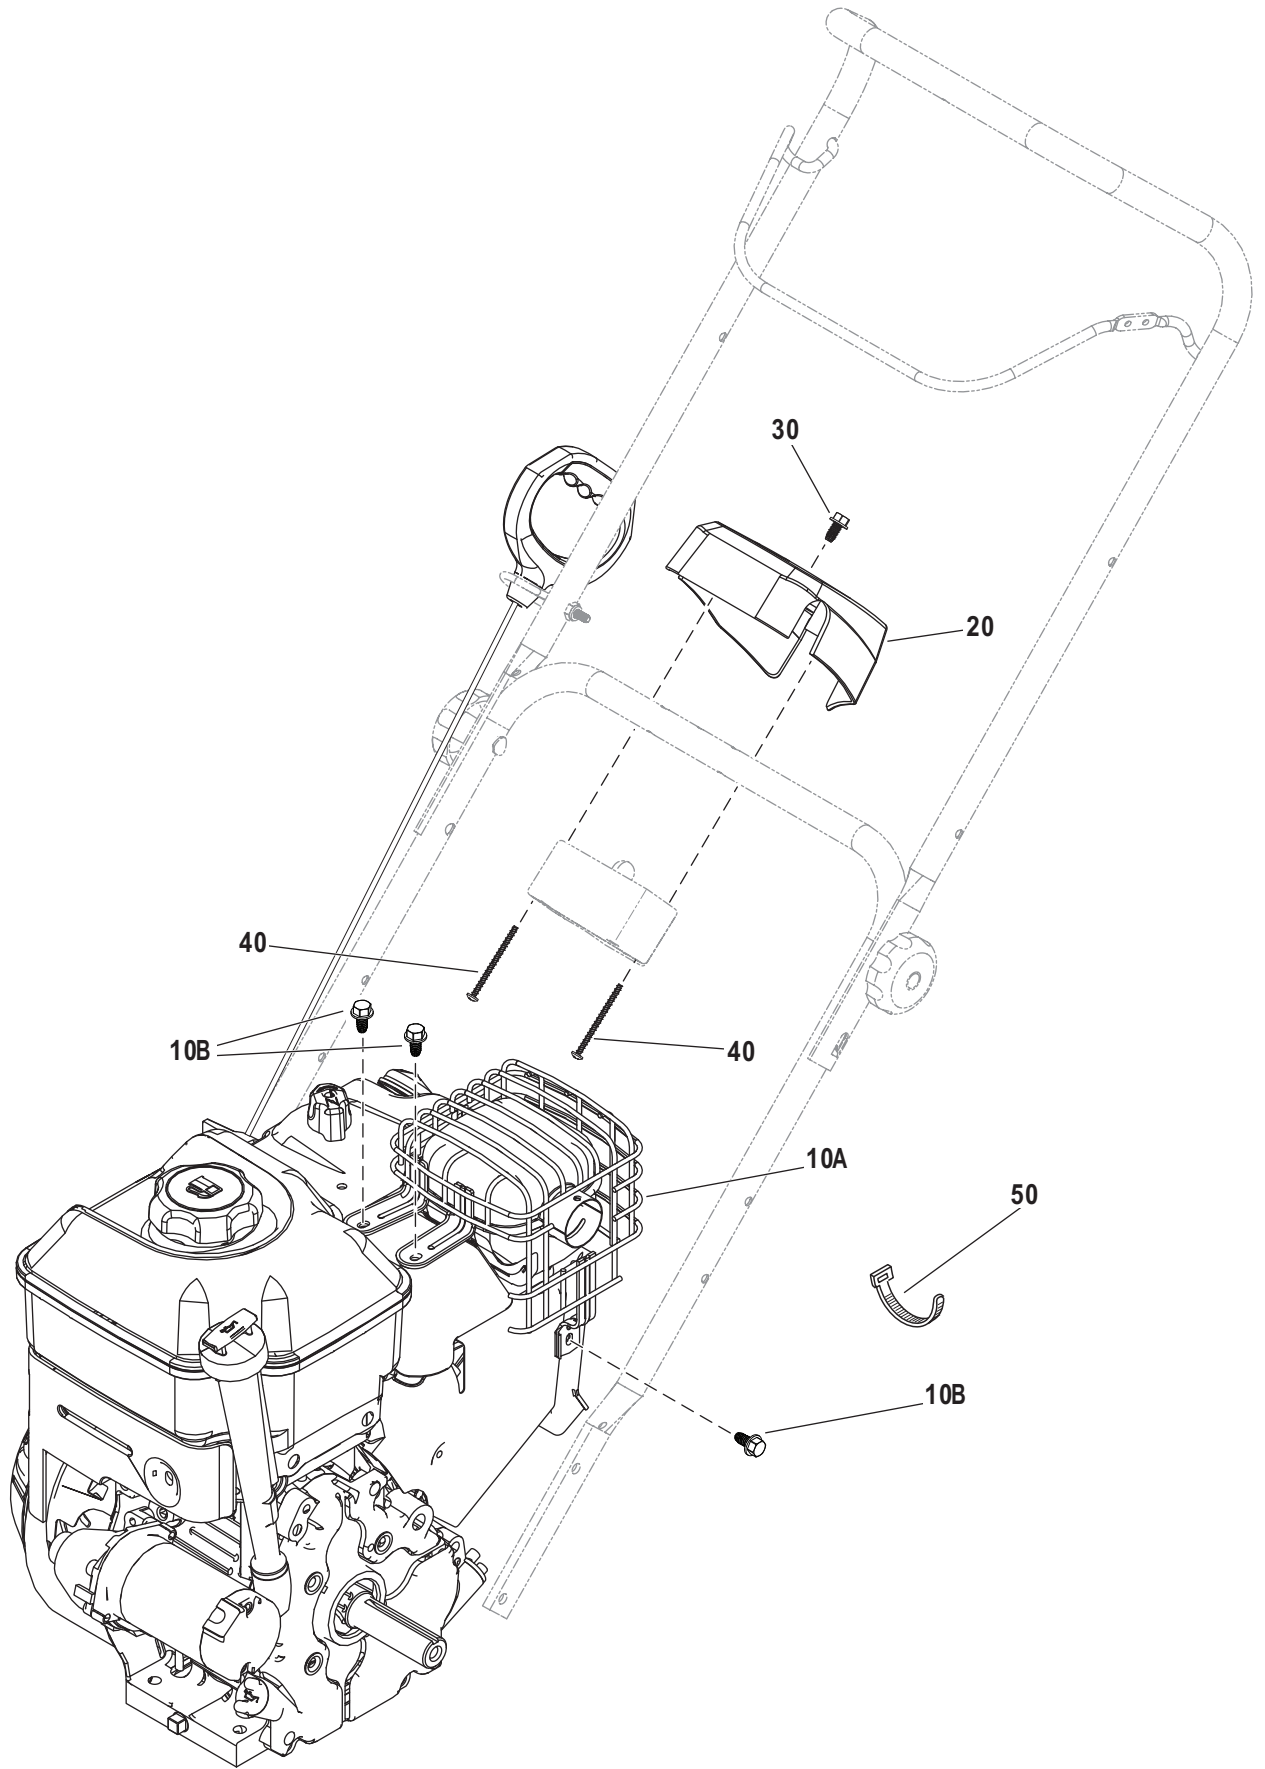

Utgåva Issue 2013-14		Bildnr Picture No 2764B		SNOW PRISMA MOTOR		SNOW PRISMA ENGINE		Sida Page 8	
Pos. Fig.	Antal/Quantity				Art nr Part No	Benämning	Description	Sats Kit	Anmärkning Notes
	2805								
10A	1				1812-2497-01	Ljuddämparskydd	Muffler guard		B&S part
10B	3				699854	Skruv	Screw		
20	1				1812-2612-01	Starthus	Starter housing		
30	1				1812-2619-01	Skruv	Screw		
40	2				1812-2624-01	Skruv	Screw		
50	4				9579-0003-00	Buntband	Cable holder