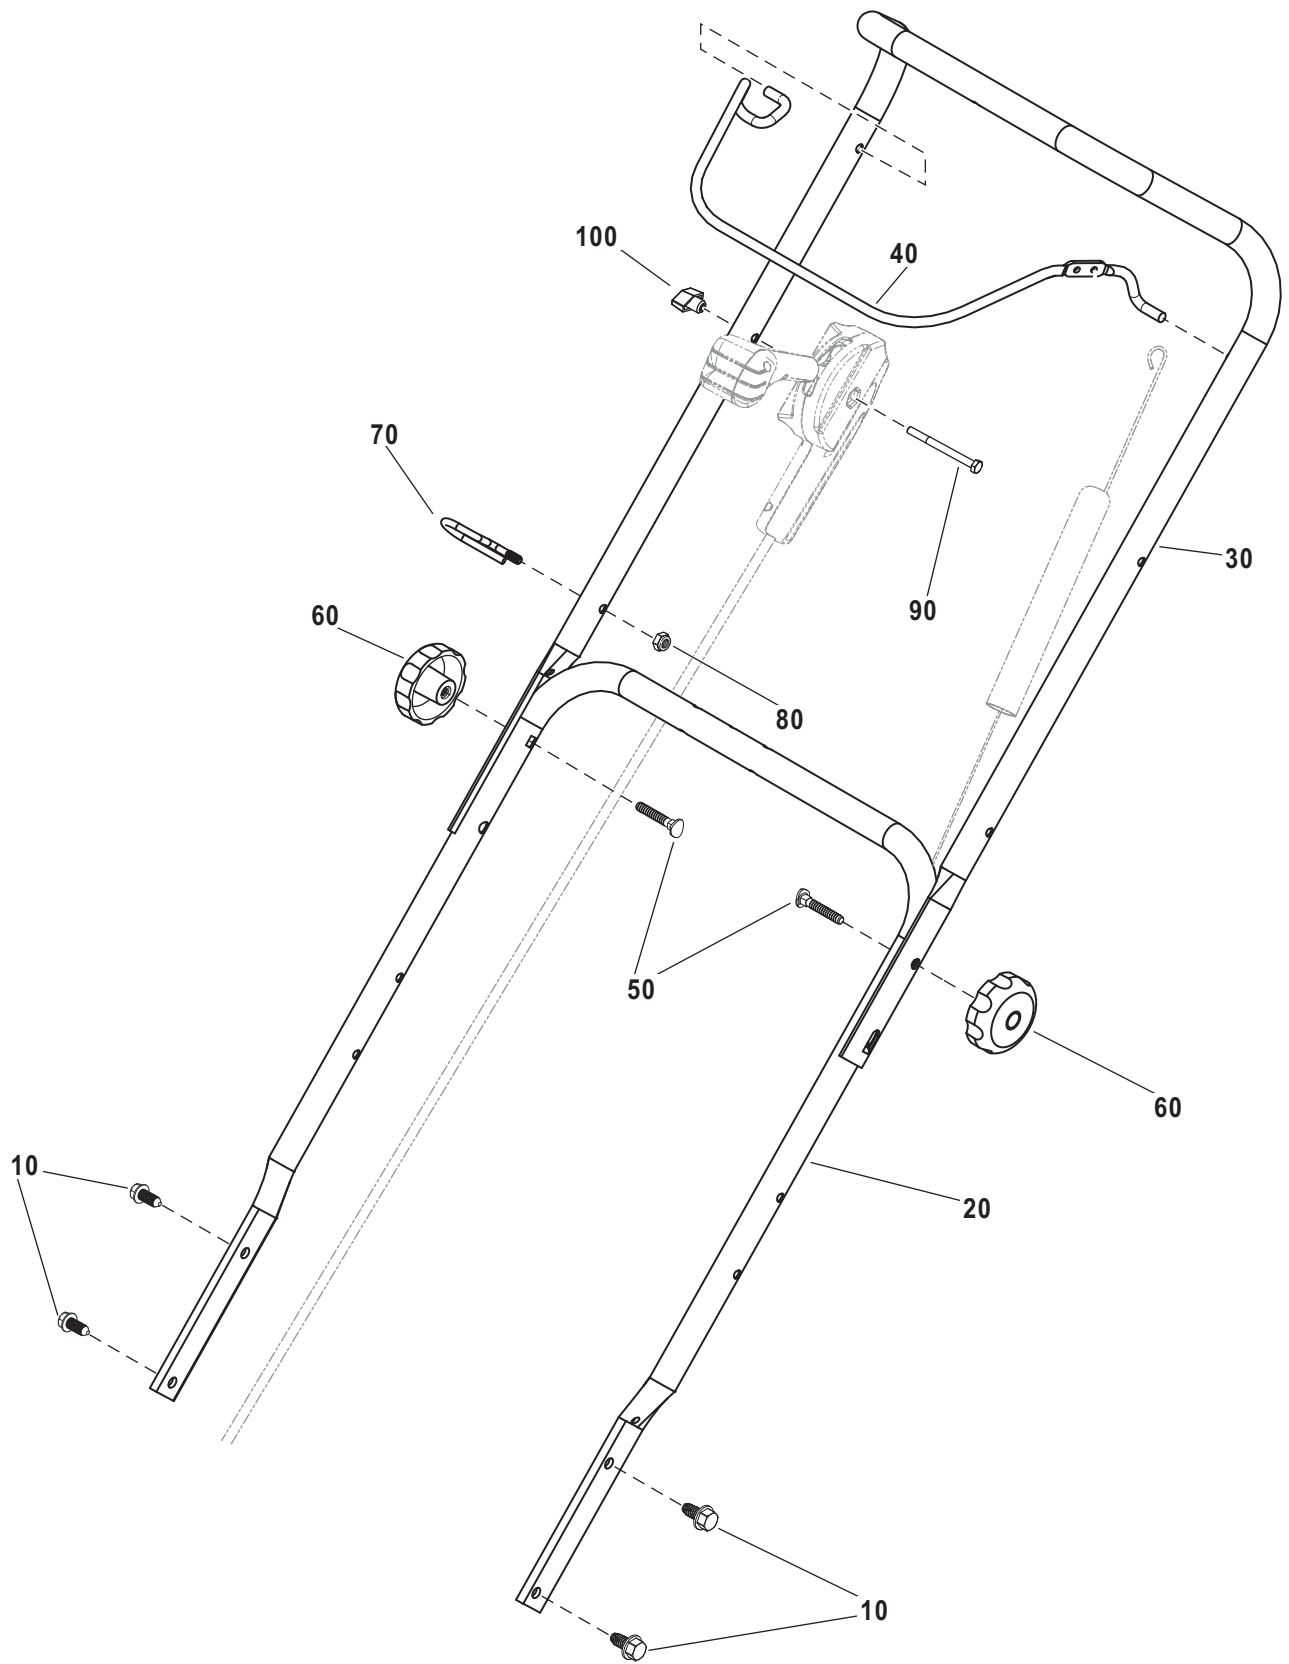

## SNOW PRISMA Model Year 2012/2013

includes:  
18-2805-32 Snow Prisma

- Use GLOBAL GARDEN PRODUCT Genuine Spare Parts specified in the parts list for repair and/or replacement.
- The contents described in the parts list may change due to improvement.
- The drawings of the spare parts are only indicative and might not represent the part in question exactly.
- The indications "right" - "left" - "front" - "rear" refer to the position of the operator when using the machine.
- When placing orders of parts for repair and/or replacement, make sure that the illustrated parts list is the one applying to the machine's year of manufacture, as shown on the identification plate attached to the machine.

Utgåva Issue 2013-14		Bildnr Picture No 2766A		SNOW PRISMA STYRE REGLAGE		SNOW PRISMA HANDLE CONTROLS		Sida Page 2	
Pos. Fig.	Antal/Quantity				Art nr Part No	Benämning	Description	Sats Kit	Anmärkning Notes
	2805								
10	4				1812-2641-01	Skruv.....	Screw.....		Available as PDF
20	1				1812-2568-01	Styre-undre .....	Handlebar-lower.....		
30	1				1812-3069-01	Styre-övre .....	Handlebar-upper.....		
40	1				1812-2567-01	Reglagebygel .....	Engine stop bail.....		
50	1				1812-2653-01	Vagnsbult .....	Carriage bolt.....		
60	2				1812-3039-01	Låsratt .....	Handle knob .....		
70	2				1812-2572-01	Snörguide.....	Rope guide .....		
80	1				9743-3521-32	Mutter .....	Nut.....		
90	1				1812-2656-01	Skruv.....	Screw.....		
100	1				1812-2493-01	Låsratt .....	Handle knob .....		
999						Bruksanvisning.....	Owners manual .....		