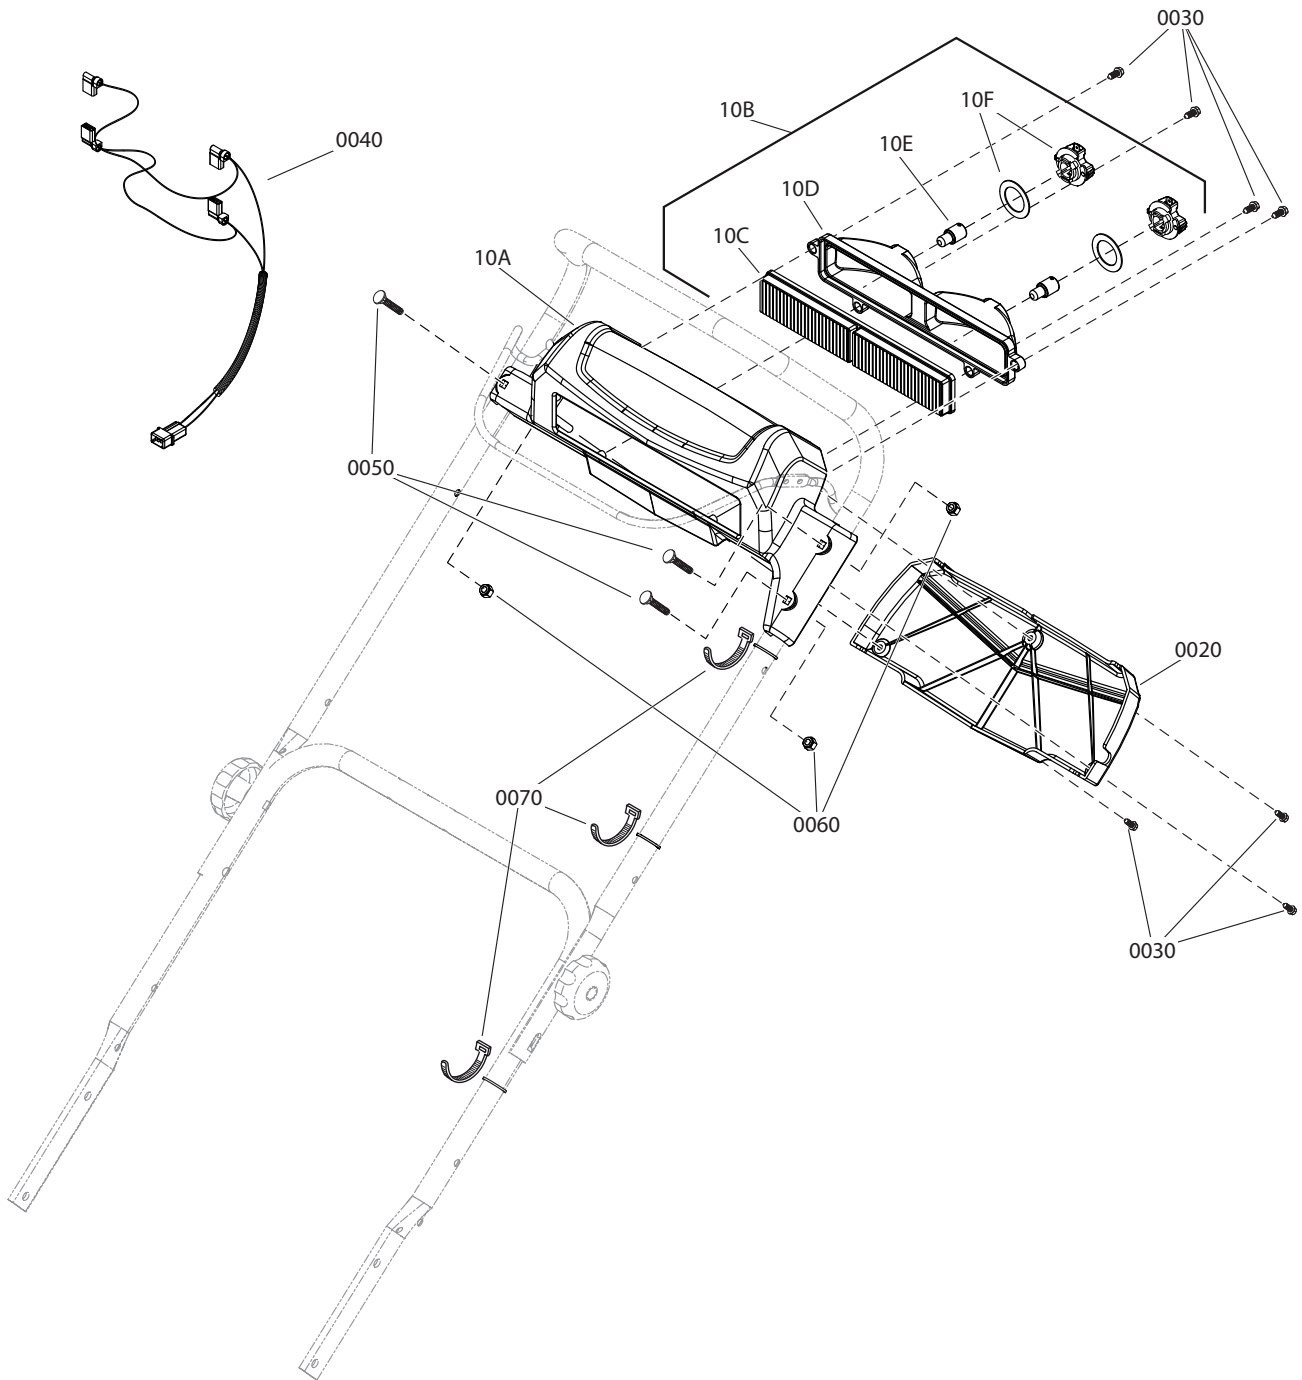

## SNOW PRISMA Model Year 2012/2013

includes:  
18-2805-32 Snow Prisma

- Use GLOBAL GARDEN PRODUCT Genuine Spare Parts specified in the parts list for repair and/or replacement.
- The contents described in the parts list may change due to improvement.
- The drawings of the spare parts are only indicative and might not represent the part in question exactly.
- The indications "right" - "left" - "front" - "rear" refer to the position of the operator when using the machine.
- When placing orders of parts for repair and/or replacement, make sure that the illustrated parts list is the one applying to the machine's year of manufacture, as shown on the identification plate attached to the machine.

Utgåva Issue 2013-14		Bildnr Picture No 2766A		SNOW PRISMA STYRE REGLAGE		SNOW PRISMA HANDLE CONTROLS		Sida Page 2	
Pos. Fig.	Antal/Quantity				Art nr Part No	Benämning	Description	Sats Kit	Anmärkning Notes
	2805								
10	4				1812-2641-01	Skruv.....	Screw.....		Available as PDF
20	1				1812-2568-01	Styre-undre .....	Handlebar-lower.....		
30	1				1812-3069-01	Styre-övre .....	Handlebar-upper.....		
40	1				1812-2567-01	Reglagebygel .....	Engine stop bail.....		
50	1				1812-2653-01	Vagnsbult .....	Carriage bolt.....		
60	2				1812-3039-01	Låsratt .....	Handle knob .....		
70	2				1812-2572-01	Snörguide.....	Rope guide .....		
80	1				9743-3521-32	Mutter .....	Nut.....		
90	1				1812-2656-01	Skruv.....	Screw.....		
100	1				1812-2493-01	Låsratt .....	Handle knob .....		
999						Bruksanvisning.....	Owners manual .....		