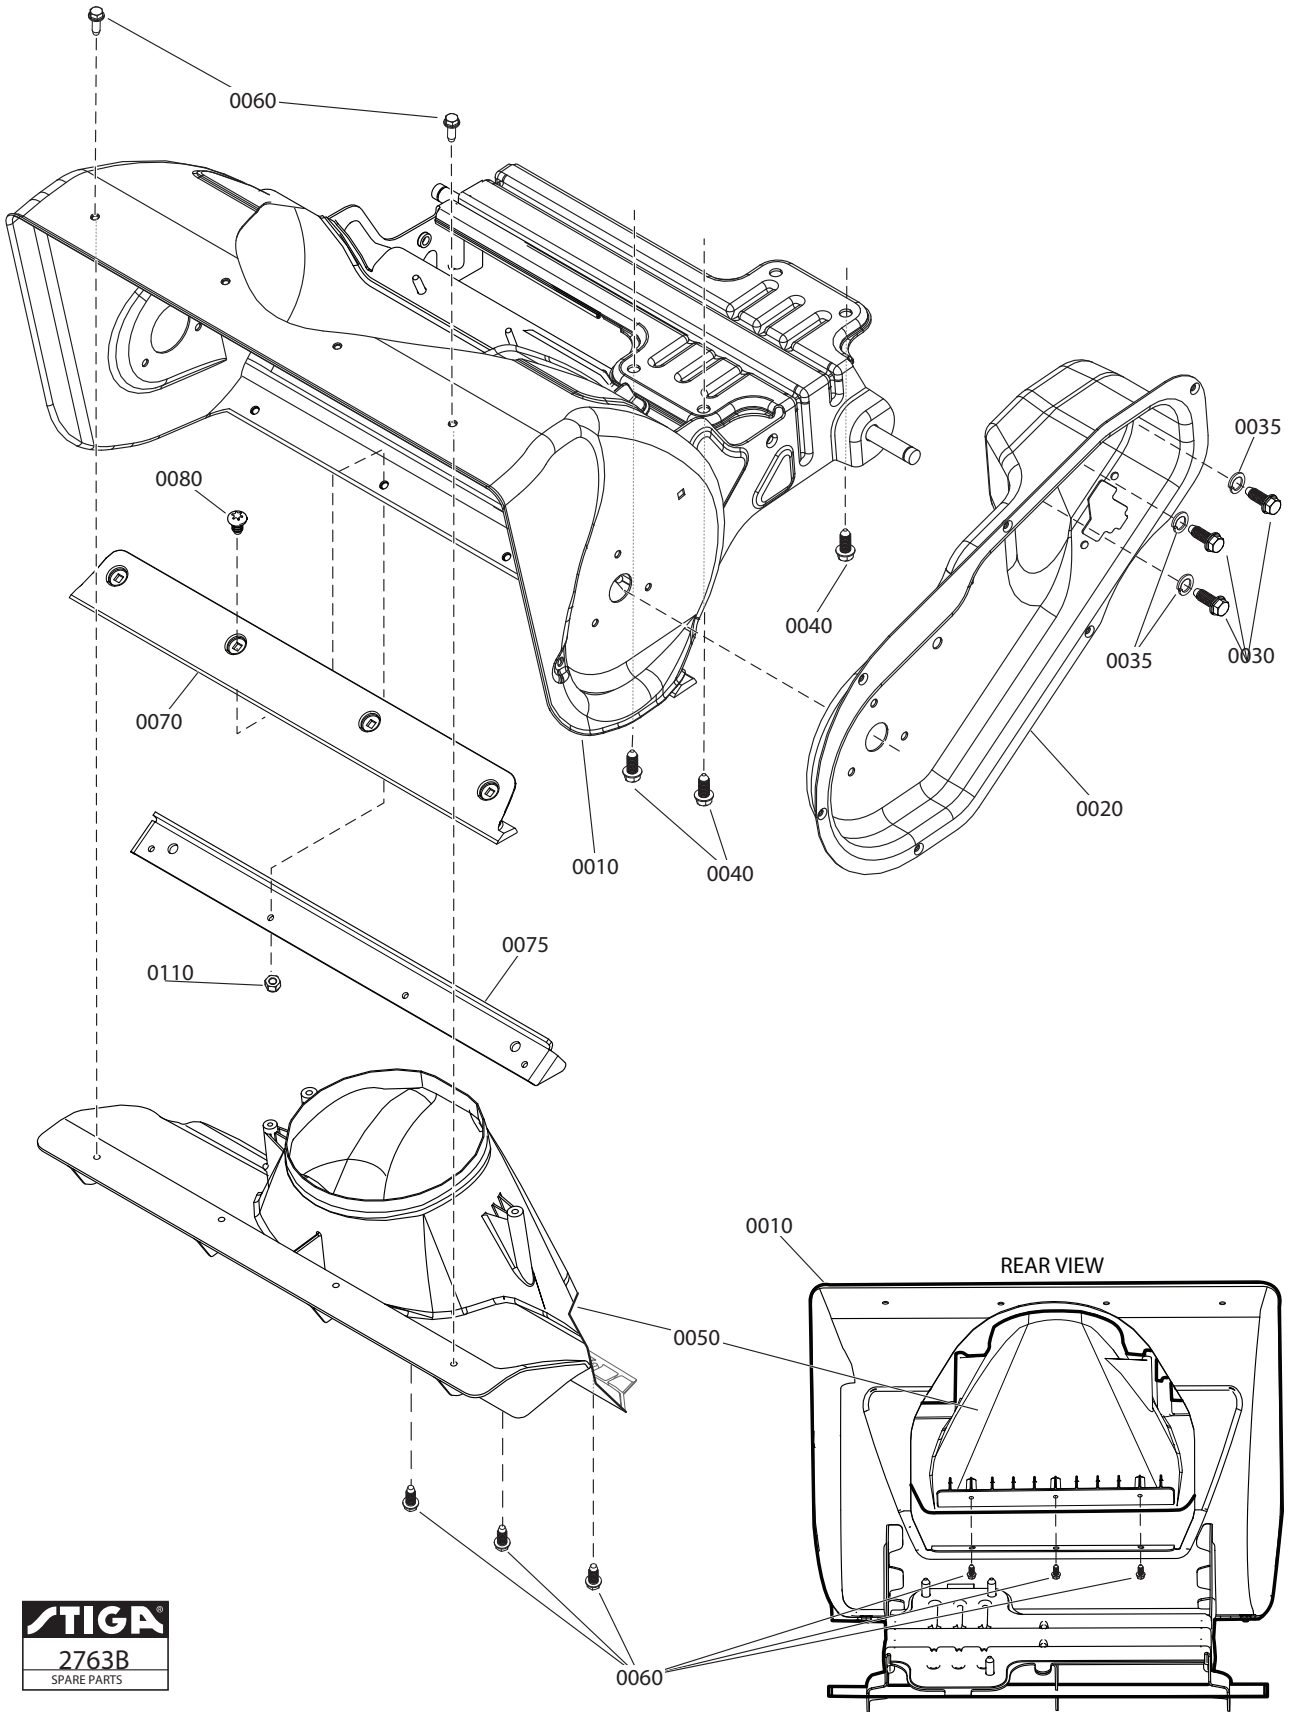

Utgåva Issue 2013-14		Bildnr Picture No 2763B		SNOW PRISMA RAM		SNOW PRISMA FRAME		Sida Page 6	
Pos. Fig.	Antal/Quantity				Art nr Part No	Benämning	Description	Sats Kit	Anmärkning Notes
	2805								
10	1				1812-2558-01	Ram kpl	Frame assy		
20	1				1812-2555-01	Transmissionshus.....	Drive housing.....		
30	3				9987-5119-16	Skruv.....	Screw.....		
35	3				1812-2945-01	Bricka	Washer.....		
40	3				9955-3732-12	Skruv.....	Screw.....		
50	1				1812-2578-01	Utkaströr	Chimney.....		
60	5				1812-2765-01	Skruv.....	Screw.....		
70	1				1812-2713-01	Skrapskär	Scraper bar		
75	1				1812-2762-01	Stöd.....	Support.....		
80	4				1812-3010-01	Skruv.....	Screw.....		
110	4				1812-2939-01	Mutter	Nut.....