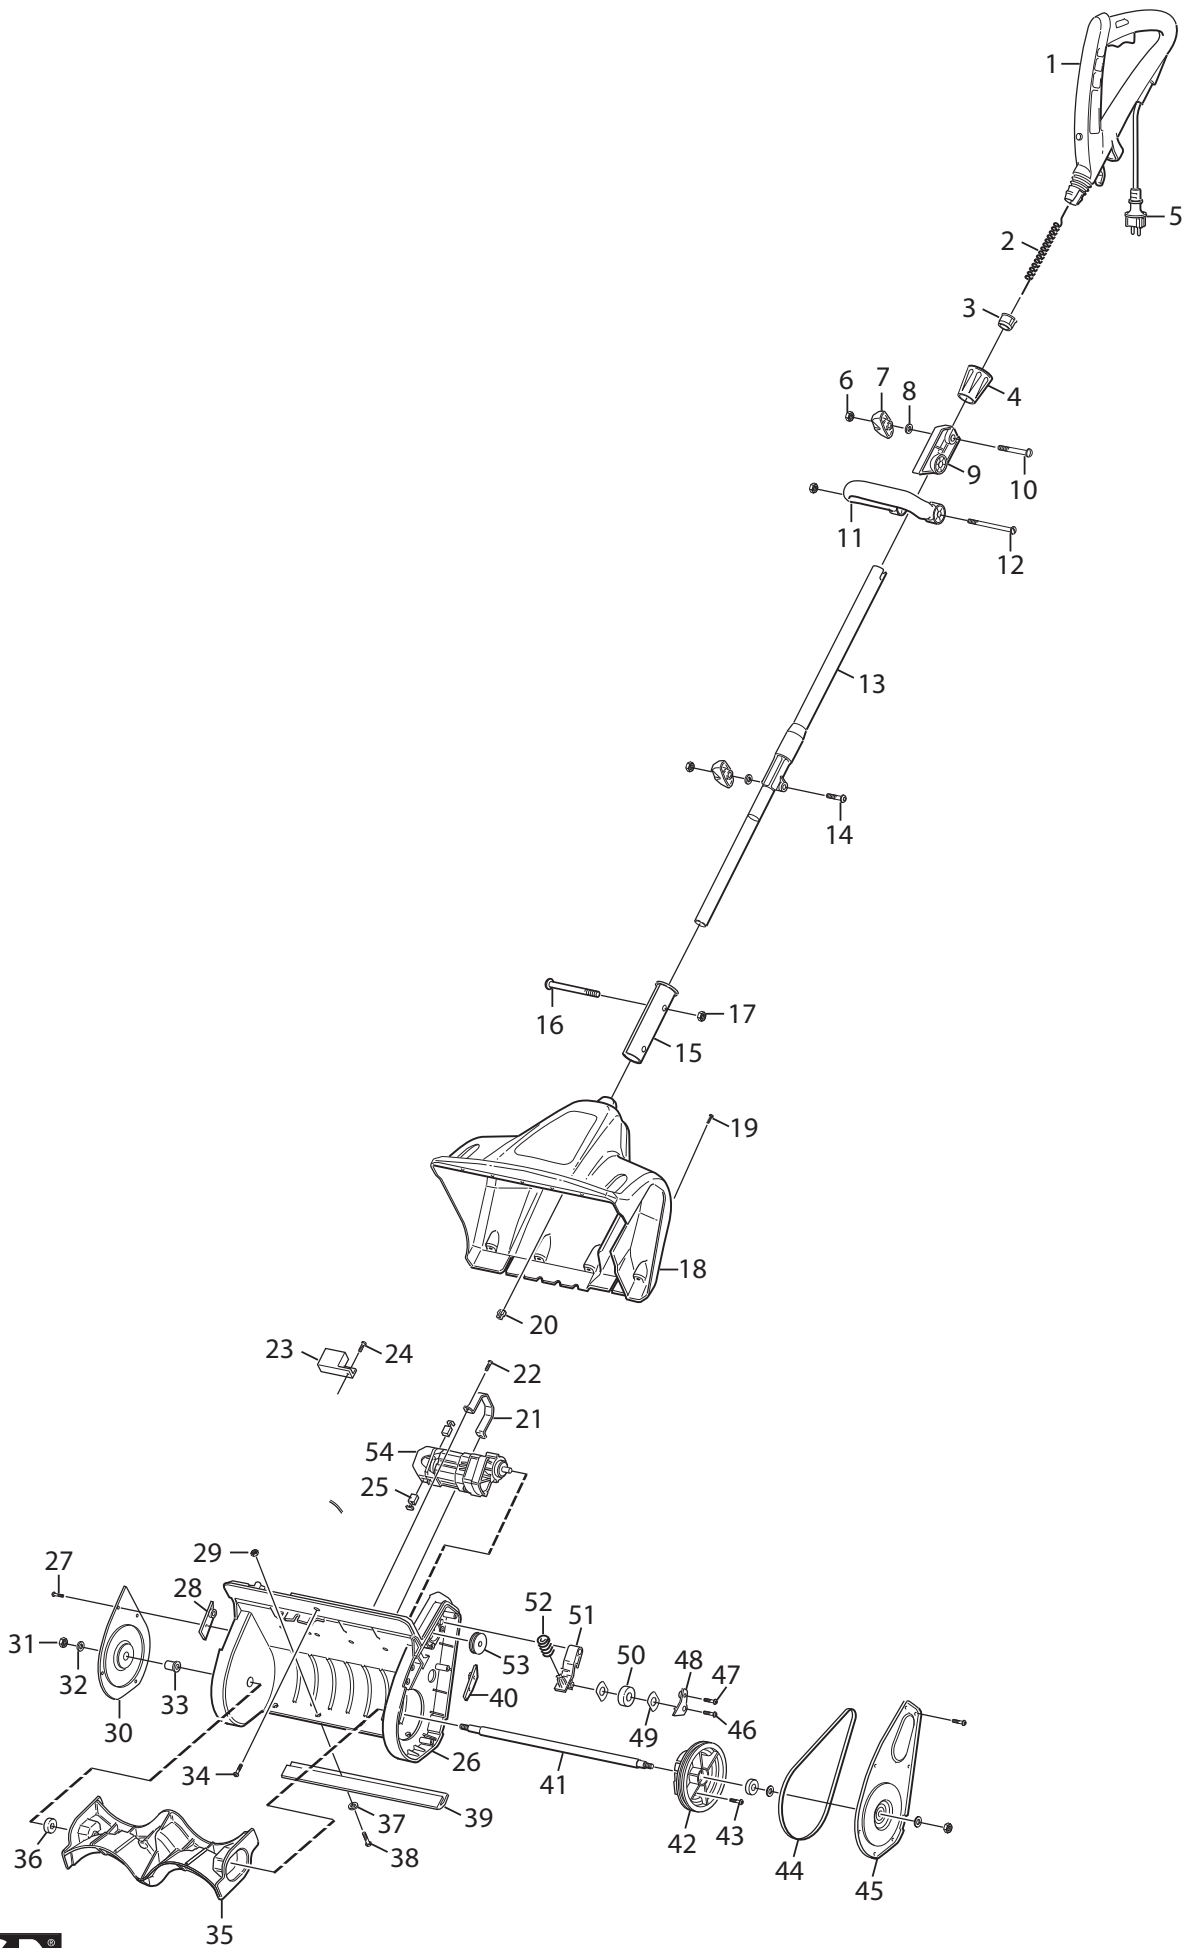

Utgåva Issue		Bildnr Picture No		SNOW SHOVEL		SNOW SHOVEL		Sida Page
2013-11		2869						2
Pos. Fig.	Antal/Quantity			Art nr Part No	Benämning	Description	Sats Kit	Anmärkning Notes
	2809 -31	2809 -41						
1	1			1811-2877-01	Handtag kpl-gul.....	Handle assy-yellow.....		
1		1		1811-2878-01	Handtag kpl-vit.....	Handle assy-whit.....		
2	1	1		1811-2701-01	Anslutningskabel.....	Connect cable.....		
3	1	1		1811-2700-01	Plugg.....	Pipe plug.....		
4	1			1811-2879-01	Bussning-gul.....	Bushing-yellow.....		
4		1		1811-2879-02	Bussning-vit.....	Bushing-white.....		
5	1	1		1811-2702-01	Strömkabel.....	Power cord.....		
6	3	3		1811-2703-01	Mutter.....	Nut.....		
7	2			1811-2880-01	Lås ratt-gul.....	Locking knob-yellow.....		
7		2		1811-2880-02	Lås ratt-vit.....	Locking knob-white.....		
8	3	3		1811-2704-01	Bricka.....	Washer.....		
9	1	1		1811-2705-01	Justerbart handtag.....	Adjustable handle.....		
10	1	1		1811-2706-01	Bult.....	Bolt.....		
11	1	1		1811-2708-01	Handtag.....	Handle.....		
12	1	1		1811-2707-01	Bult.....	Bolt.....		
13	1	1		1811-2709-01	Justerbart rör.....	Telescopic handle assy.....		
14	1	1		1811-2710-01	Ansatsbult.....	Step bolt.....		
15	1	1		1811-2712-01	Fäste.....	Bracket.....		
16	2	2		1811-2713-01	Skruv.....	Screw.....		
17	2	2		1811-2711-01	Mutter.....	Nut.....		
18	1			1811-2881-01	Snöhus-gul.....	Housing-yellow.....		
18		1		1811-2882-01	Snöhus-vit.....	Housing-white.....		
19	7	7		1811-2714-01	Skruv.....	Screw.....		
20	1	1		1811-2715-01	Plugg.....	Pipe plug.....		
21	1	1		1811-2717-01	Motorplatta.....	Motor plate.....		
22	2	2		1811-2716-01	Skruv.....	Screw.....		
23	1	1		1811-2719-01	Överbelastningsskydd.....	Overload protection.....		
24	5	5		1811-2718-01	Skruv.....	Screw.....		
25	1	1		1811-2720-01	Hållare.....	Brush holder.....		
26	1	1		1811-2722-01	Inmatningshus.....	Bottom.....		
27	10	10		1811-2725-01	PlåtkrUV.....	Tapping screw.....		
28	1	1		1811-2723-01	Platta.....	Plate.....		
29	4	4		1811-2721-01	Mutter.....	Nut.....		
30	1	1		1811-2724-01	Kåpa-hö.....	Cover-RH.....		
31	2	2		1811-2726-01	Låsmutter.....	Lock nut.....		
32	3	3		1811-2727-01	Bricka.....	Washer.....		
33	1	1		1811-2728-01	Distans.....	Spacer.....		
34	1	1		1811-2729-01	PlåtkrUV.....	Tapping screw.....		
35	1	1		1811-2731-01	SnöskrUV.....	Auger.....		
36	1	1		1811-2730-01	Lager.....	Bearing.....		
37	4	4		1811-2732-01	Bricka.....	Washer.....		
38	4	4		1811-2733-01	Bult.....	Bolt.....		
39	1	1		1811-2734-01	Skrapskär.....	Scraper blade.....		
40	1	1		1811-2735-01	Platta.....	Plate.....		
41	1	1		1811-2736-01	Axel.....	Shaft.....		
42	1	1		1811-2737-01	Remskiva.....	Pulley.....		
43	2	2		1811-2738-01	Skruv.....	Screw.....		
44	1	1		1811-2739-01	Rem.....	Belt.....		
45	1	1		1811-2740-01	Kåpa-vä.....	Cover-LH.....		
46	1	1		1811-2741-01	Skruv.....	Screw.....		
47	1	1		1811-2742-01	Skruv.....	Screw.....		
48	1	1		1811-2743-01	Fäste.....	Bracket.....		
49	2	2		1811-2744-01	Fixeringsplåt.....	Fixed plate.....		
50	1	1		1811-2745-01	Lager.....	Bearing.....		
51	1	1		1811-2746-01	Hållare.....	Holder.....		
52	1	1		1811-2747-01	Fjäder.....	Spring.....		
53	1	1		1811-2748-01	Remskiva.....	Pulley.....		
54	1	1		1811-2749-01	Motor.....	Motor.....