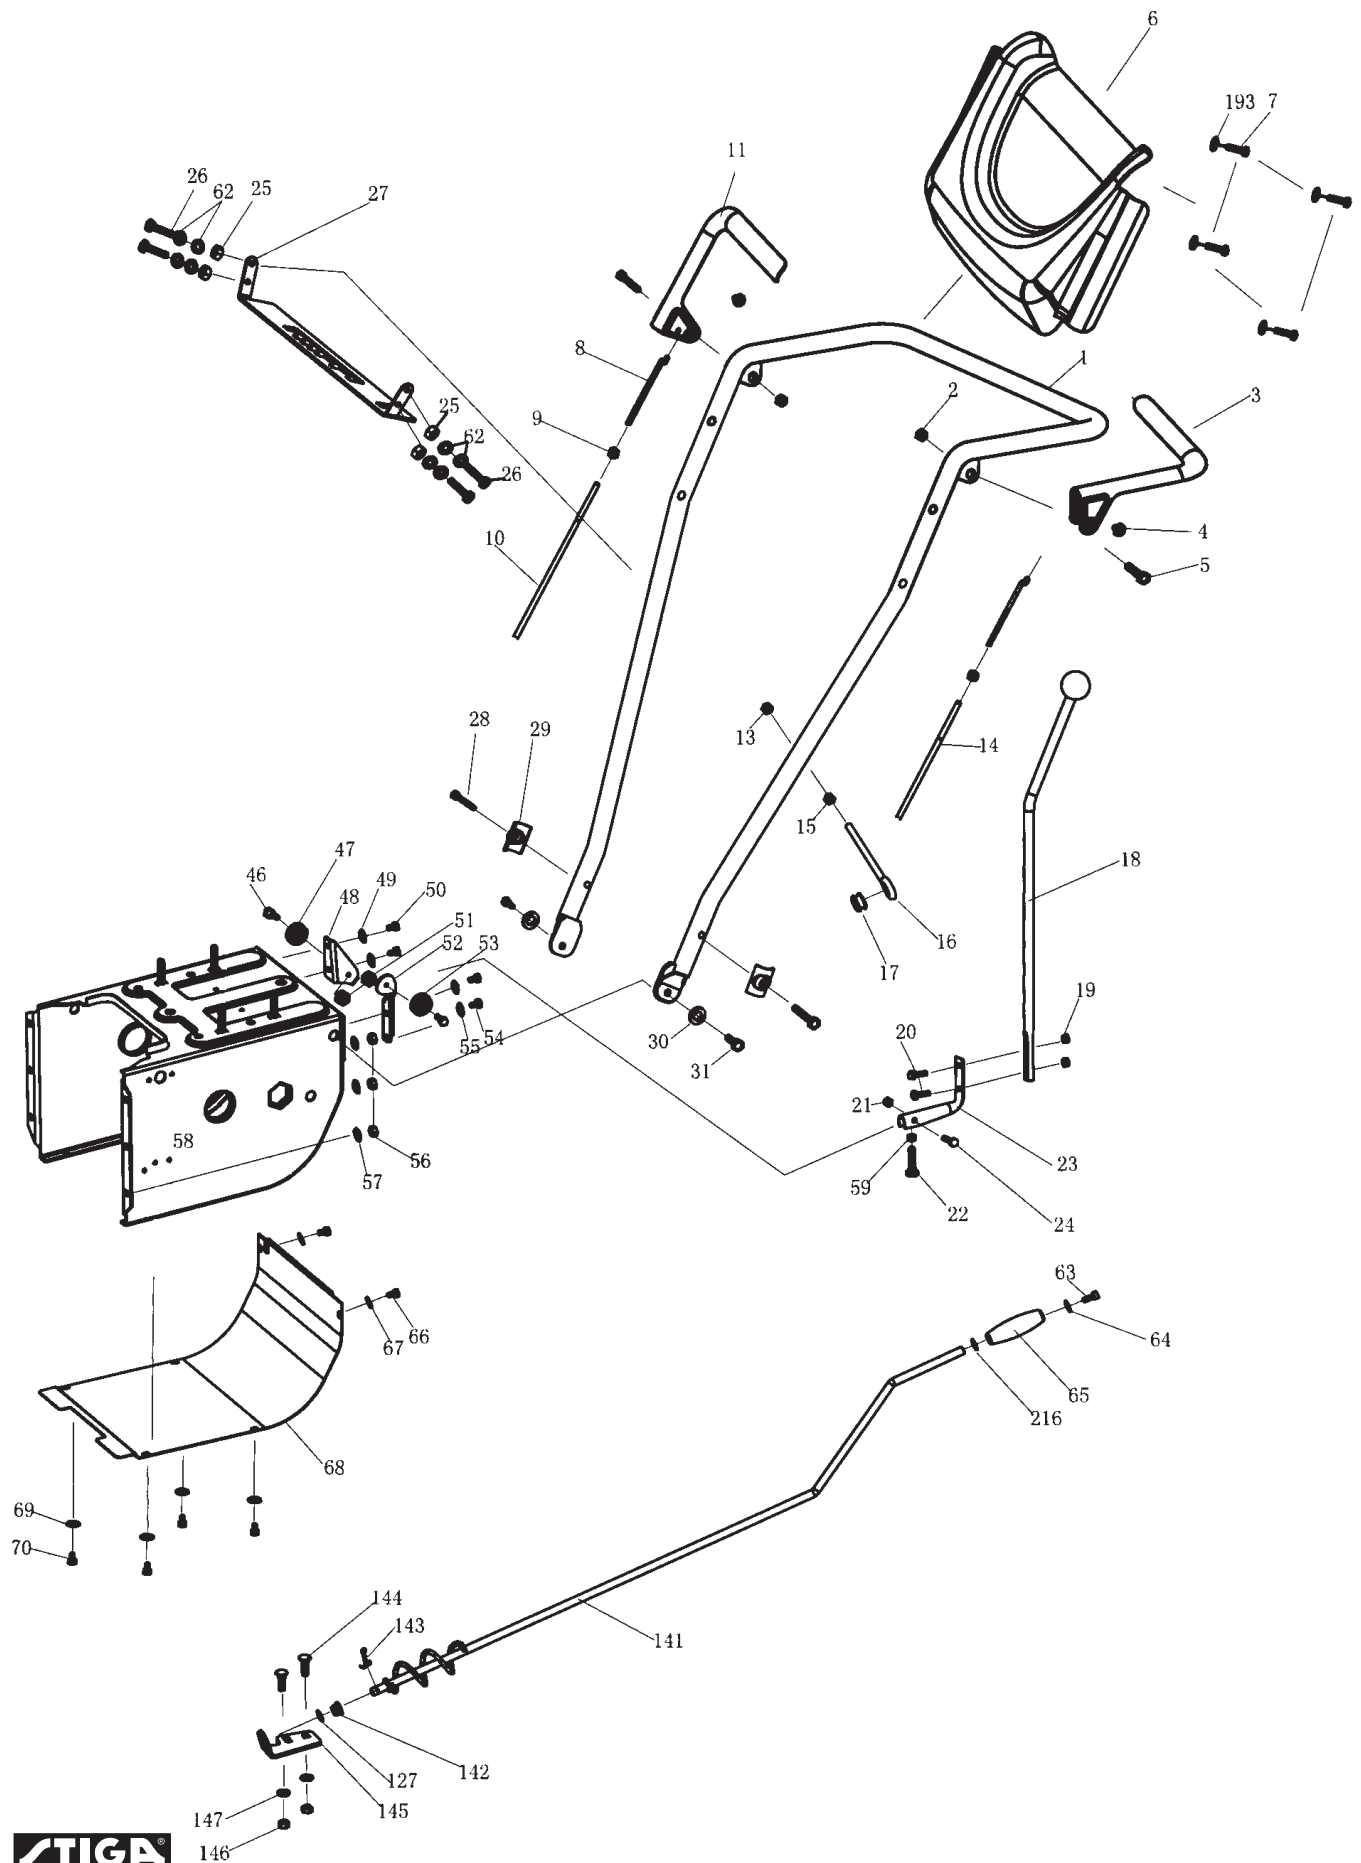

Utgåva Issue 2010-14		Bildnr Picture No 2171B		SNOW CUBE SNOW CRYSTAL ES STYRE REGLAGE		SNOW CUBE SNOW CRYSTAL ES HANDLE CONTROLS		Sida Page 32	
Pos. Fig.	Antal/Quantity				Art nr Part No	Benämning	Description	Sats Kit	Anmärkning Notes
	2803 -31	2804 -31							
X 193	4	4			9699-0072-02	Bricka	Washer.....		Ej ill/not ill.
216	1	1			9699-0029-02	Planbricka.....	Flat washer.....		
999	1	1			8218-2254-10	Bruksanvisning.....	Owner's manual