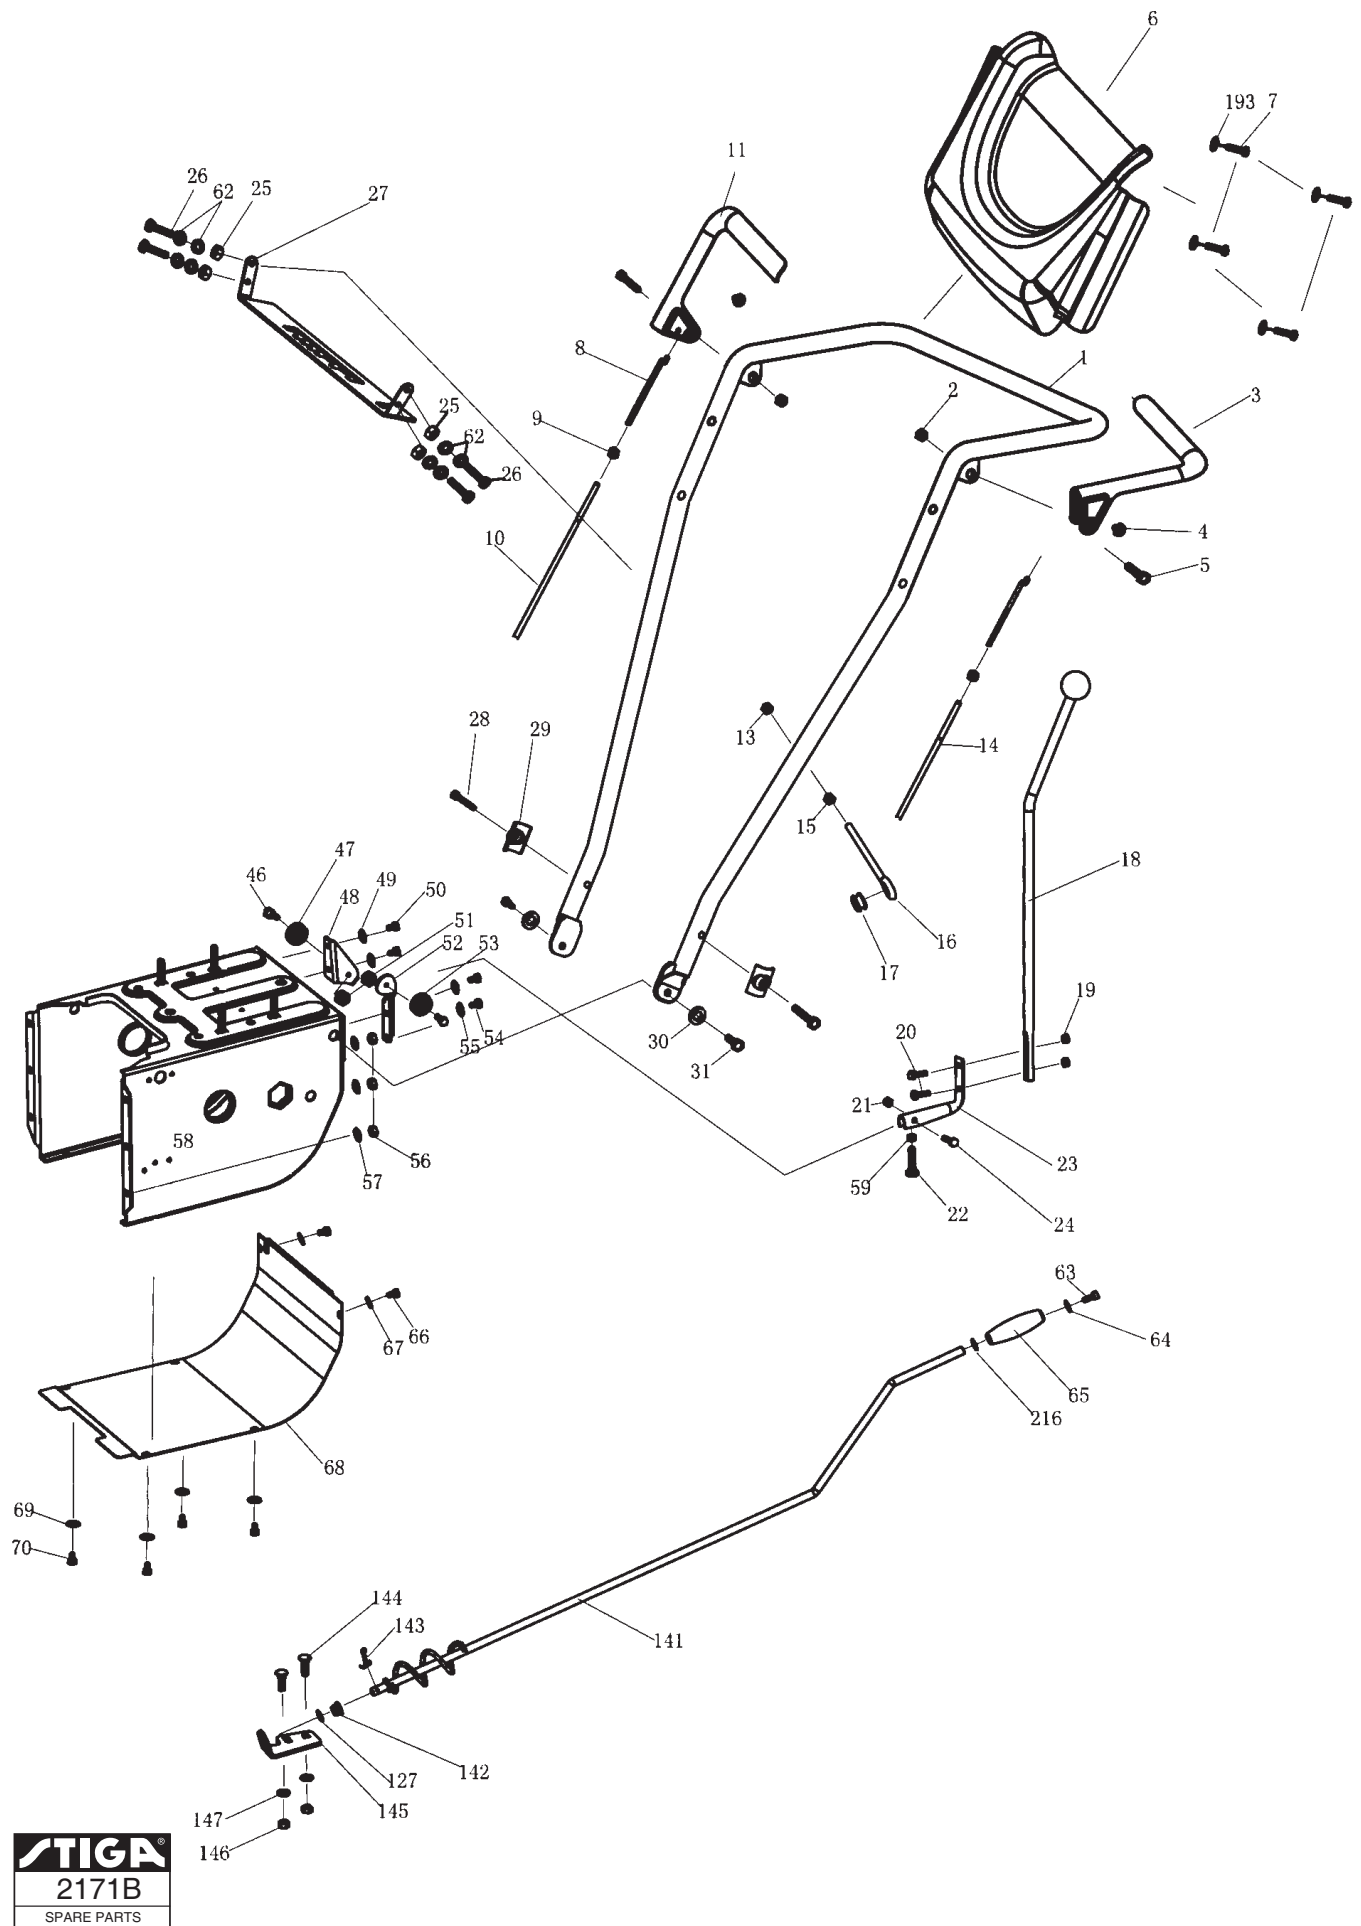

Utgåva Issue 2010-14		Bildnr Picture No 2171B		SNOW CUBE SNOW CRYSTAL ES STYRE REGLAGE		SNOW CUBE SNOW CRYSTAL ES HANDLE CONTROLS		Sida Page 30	
Pos. Fig.	Antal/Quantity			Art nr Part No	Benämning	Description	Sats Kit	Anmärkning Notes	
	2803 -31	2804 -31							
	1			1811-2466-01	Styre	Handle			
	1	1		1811-2557-01	Styre	Handle			
	2	2		9747-0831-02	Mutter	Lock nut			
	3	1		1811-2567-01	Inkoppl.handtag- vä	Clutch handle- LH			
	4	2		1811-2472-01	Gummiskydd	Rubber cap			
	5	2		9997-0845-12	Skruv	Screw			
	6	1		1811-2570-01	Panel- gul	Dashboard- yellow			
	7	4		1811-2400-01	Skruv	Screw			
	8	2		1811-2458-01	Justerstång	Adjustment rod			
	9	2		9799-0531-02	Mutter	Nut			
X	10	1		1811-2585-01	Reglagewire	Control cable		L = 105 cm	
	11	1		1811-2566-01	Inkoppl.handtag- hö	Clutch handle- RH			
	13	1		9747-0831-02	Mutter	Lock nut			
X	14	1		1811-2586-01	Reglagewire	Control cable		L = 116,5 cm	
X	14	1		1811-2587-01	Reglagewire	Control cable		L = 117,5 cm	
	15	1		9787-0831-32	Mutter	Nut			
	16	1		1811-2468-01	Ögla	Eye bolt			
	17	1		1811-2469-01	Gummihylsa	Rubber sleeve			
	18	1		1811-2563-01	Växelspak	Gear lever			
	19	2		9739-0631-22	Mutter	Nut			
	20	2		9997-0620-16	Skruv	Screw			
	21	1		9739-0631-22	Mutter	Nut			
	22	1		9997-0620-16	Skruv	Screw			
	23	1		1811-2482-01	Växelarm	Gear rod			
	24	1		9997-0625-16	Skruv	Screw			
	25	4		9747-0631-02	Låsmutter	Lock nut			
	26	4		9997-0635-12	Skruv	Screw			
	27	1		1811-2565-01	Växellägesplåt	Gear select plate			
	28	2		9997-0840-16	Skruv	Screw			
	29	2		1811-2453-01	Styresbricka	Handle washer			
	30	2		9699-0062-02	Planbricka	Flat washer			
	31	2		9997-0820-16	Skruv	Screw			
	46	2		1811-2476-01	Ansatsbult	Shoulder bolt			
	47	1		1811-2440-01	Wirerulle	Wire pulley			
	48	1		1811-2439-01	Fäste- gul	Bracket- yellow			
	49	2		9699-0025-02	Planbricka	Washer			
	50	2		9997-0612-16	Skruv	Screw			
	51	2		9739-0631-22	Mutter	Nut			
	52	1		1811-2437-01	Fäste- gul	Bracket- yellow			
	53	1		1811-2440-01	Wirerulle	Wire pulley			
	54	2		9997-0612-16	Skruv	Screw			
	55	2		9699-0025-02	Planbricka	Washer			
	56	6		9747-0831-02	Mutter	Lock nut			
	57	6		9699-0028-02	Planbricka	Flat washer			
X	58	1		1811-2588-01	Chassi	Chassis			
	59	1		9747-0631-02	Låsmutter	Lock nut			
	62	8		9699-0025-02	Planbricka	Washer			
	63	1		9997-0610-16	Skruv	Screw			
	64	1		9699-0025-02	Planbricka	Washer			
	65	1		1811-2442-01	Handtag	Grip			
	66	2		9997-0610-16	Skruv	Screw			
	67	2		9699-0025-02	Planbricka	Washer			
	68	1		1811-2486-01	Bottenplåt- gul	Bottom plate- yell			
	69	4		9699-0025-02	Planbricka	Washer			
	70	4		9997-0610-16	Skruv	Screw			
	127	1		9699-0035-02	Planbricka	Flat washer			
	141	1		1811-2467-01	Inställningsvev	Crank			
	142	1		1811-2431-01	Bussning	Bushing			
	143	1		9599-0054-02	Saxpinne	Cotter pin			
	144	2		9898-0820-16	Skruv	Screw			
	145	1		1811-2430-01	Fäste- gul	Bracket- yellow			
	146	2		9747-0831-02	Mutter	Lock nut			
	147	2		9699-0056-02	Planbricka	Flat washer