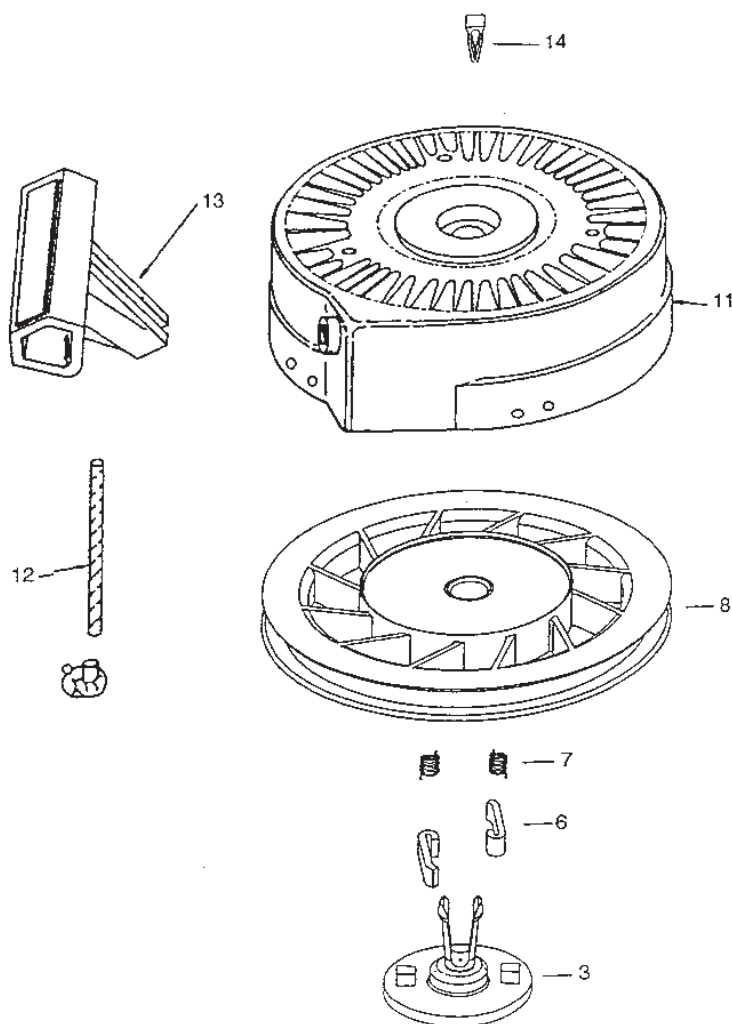

590743

Utgåva Issue 47 - 2014		Tecumseh H600 Snörstart		Tecumseh H600 Rewind Starter	
Pos. Fig.	Antal Quantity	Art nr Part No	Benämning	Description	Anmärkning Notes
3	1	590740	Hallare	Retainer	
6	2	590616	Starter dog	Starter dog	
7	2	590617	Fjäder	Spring	
8	1	590645A	Pulley assy	Pulley assy	
11	1	590643	Starthus	Starter housing	
11	1	590643A	Starthus	Starter housing	
12	1	590535	Startsnöre	Starter Rope	
13	1	590701	Handtag	Handle	
14	1	590741	Lastunga	Locking tab	
14	1	590760	Fjäder	Spring clip