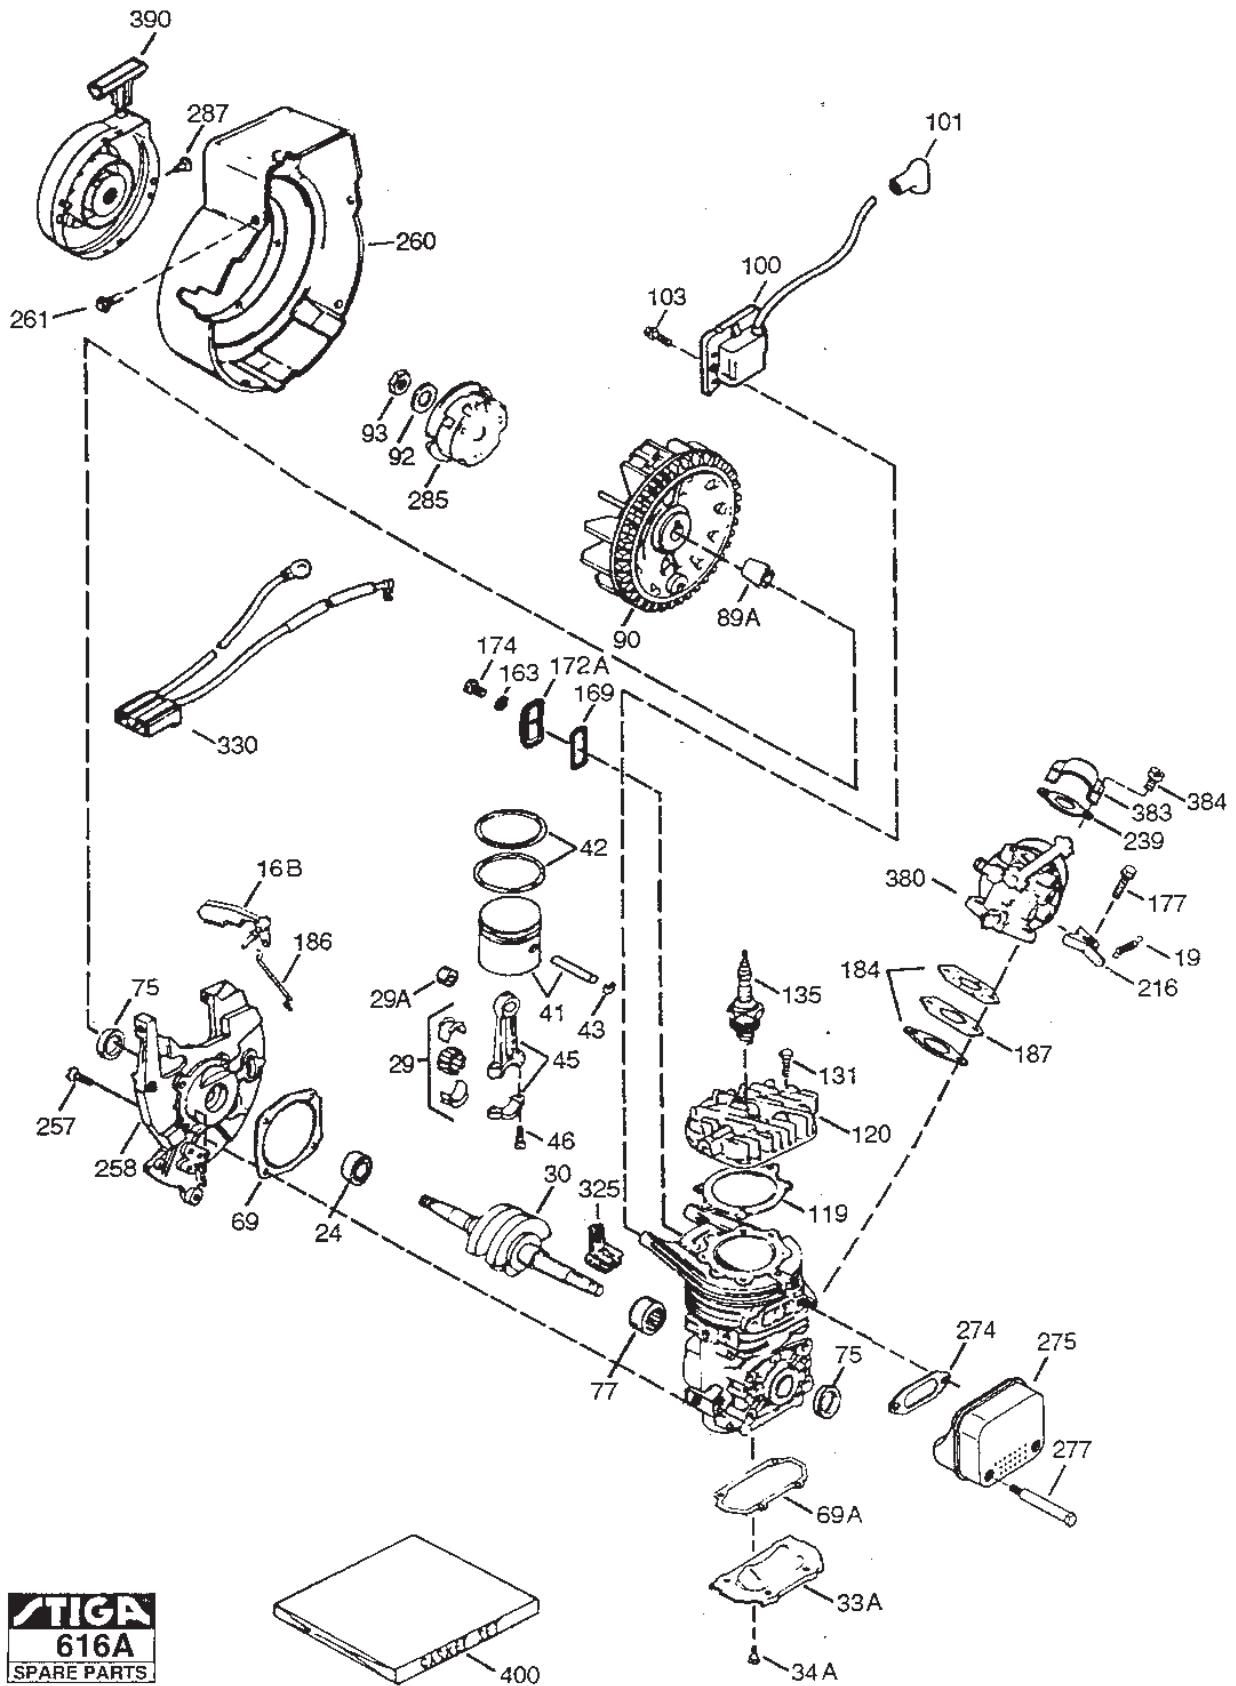

Utgåva Issue 47 - 2014		Tecumseh H600		Tecumseh H600	
Pos. Fig.	Antal Quantity	Art nr Part No	Benämning	Description	Anmärkning Notes
16	1	490291A	Air vane	Air vane	
19	1	570707	Fjäder	Spring	
24	1	530110	Kullager	Ball Bearing	
29	1	530150	Nallager	Needle bearing	
29	1	530104A	Cartridge bearing	Cartridge bearing	
30	1	290680	Crankshaft	Crankshaft	
33	1	570644	Cover plate	Cover plate	
34	4	650579	Skruv	Screw	
41	1	310283A	Kolvsprint	Piston Pin	Inkl. pos 43
42	2	310190	Ring set	Ring set	
42	2	310289	Ring set	Ring set	
43	2	310167	Retaining ring	Retaining ring	
45	1	310235B	Connecting Rod	Connecting Rod	Inkl. pos 29, 29A, 46
46	2	650633	Vevstaksbult	Connecting rod bolt	
69	1	510292A	Cylinder cover gasket	Cylinder cover gasket	
69	1	510323A	Packning	Cover plate gasket	
75	2	510319	Oil seal	Oil seal	
77	1	530105	Cartridge bearing	Cartridge bearing	
89	1	611032	Adapter	Adapter sleeve	
90	1	611066	Flywheel	Flywheel	
92	1	650815	Bricka	Washer	
93	1	650390	Lasmutter	Nut	
100	1	34443B	Solid state ignition	Solid state ignition	Inkl. pos 101
100	1	34443C	Solid state ignition	Solid state ignition	Inkl. pos 101
101	1	610118	Spark plug cover	Spark plug cover	
103	2	651007	Skruv	Screw	
119	1	510274A	Topplockspackning	Cylinder head gasket	
120	1	250240B	Topplock	Cylinder Head	
131	5	650477	Skruv	Screw	
135	1	611049	Tändstift	Spark plug	Champion CJ8Y
135	1	9400-0278-00	Tändstift (Cj8Y)	Spark Plug (Cj8Y)	Champion CJ8Y
163	1	650838	Bricka	Washer	
169	1	510325A	Packning	Gasket	
172	1	570708	Compr.release cover	Compr.release cover	
174	1	650579	Skruv	Screw	
177	2	650959	Skruv	Screw	
184	2	510326A	Carburettor gasket	Carburettor gasket	
186	1	490322	Governor link	Governor link	
187	1	570438A	Distans	Spacer	
216	1	570645	Justerarm	Lever	
239	1	35815	Packning	Gasket	
257	4	650911	Skruv	Screw	
258	1	350422	Blower housing base	Blower housing base	Inkl. pos 75
260	1	350437	Blower housing	Blower housing	
261	4	650737	Skruv	Screw	
274	1	510207A	Avgaspackning	Exhaust gasket	
275	1	390330	Ljuddämpare	Muffler	Inkl. pos 274, 277
277	2	650869	Skruv	Screw	
285	1	590551A	Starter cup	Starter cup