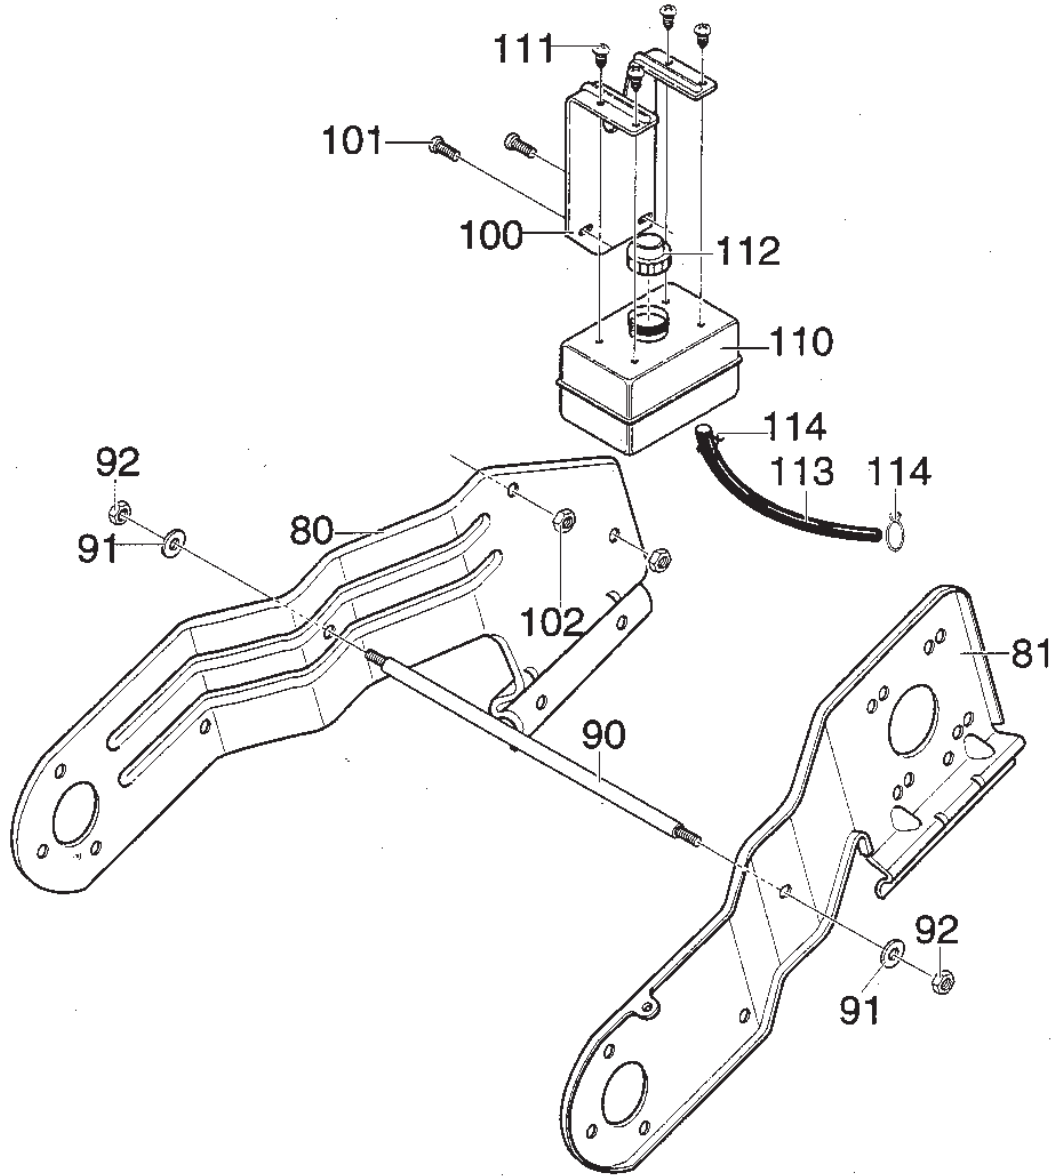

Reservdelskatalog Parts Catalogue

SNOW STAR

18-2820-20 - Season 1999

- Use GLOBAL GARDEN PRODUCT Genuine Spare Parts specified in the parts list for repair and/or replacement.
 - The contents described in the parts list may change due to improvement.
 - The drawings of the spare parts are only indicative and might not represent the part in question exactly.
 - The indications "right" - "left" - "front" - "rear" refer to the position of the operator when using the machine.
- When placing orders of parts for repair and/or replacement, make sure that the illustrated parts list is the one applying to the machine's year of manufacture, as shown on the identification plate attached to the machine.

Utgåva Issue 47 - 2014		Ram, tank		Frame, fuel tank	
Pos. Fig.	Antal Quantity	Art nr Part No	Benämning	Description	Anmärkning Notes
80	1	1812-1438-01	Ramhalva-hö	Side Frame-R.H.	
81	1	1812-1437-01	Ramhalva-vä	Side Frame-L.H.	
90	1	1812-1431-01	Stödstag	Support Rod	
91	2	9683-0035-02	Bricka	Washer	
92	2	9795-3731-02	Mutter	Nut	
100	1	1133-0941-01	Tankfäste	Fuel Tank Bracket	
101	2	9988-3519-16	Skruv	Screw	
102	2	1812-0812-01	Mutter	Nut	
102	2	1812-1758-01	Mutter	Nut	
110	1	1133-0954-01	Bränsletank	Fuel Tank	Volym 0.95 lit.
111	4	1133-0939-01	Skruv	Screw	
112	1	1812-1554-01	Tanklock	Gas Cap Gas Tank Cap	
113	1	1133-0992-01	Bränsleslang	Fuel Line Tubing	
114	2	1133-0070-01	Slangklämma	Clamp,Fuel Line	
114	2	1812-1487-01	Slangklämma	Fuel line clamp	
114	2	1133-0070-01	Slangklämma	Clamp,Fuel Line	
114	2	1812-1487-01	Slangklämma	Fuel line clamp	