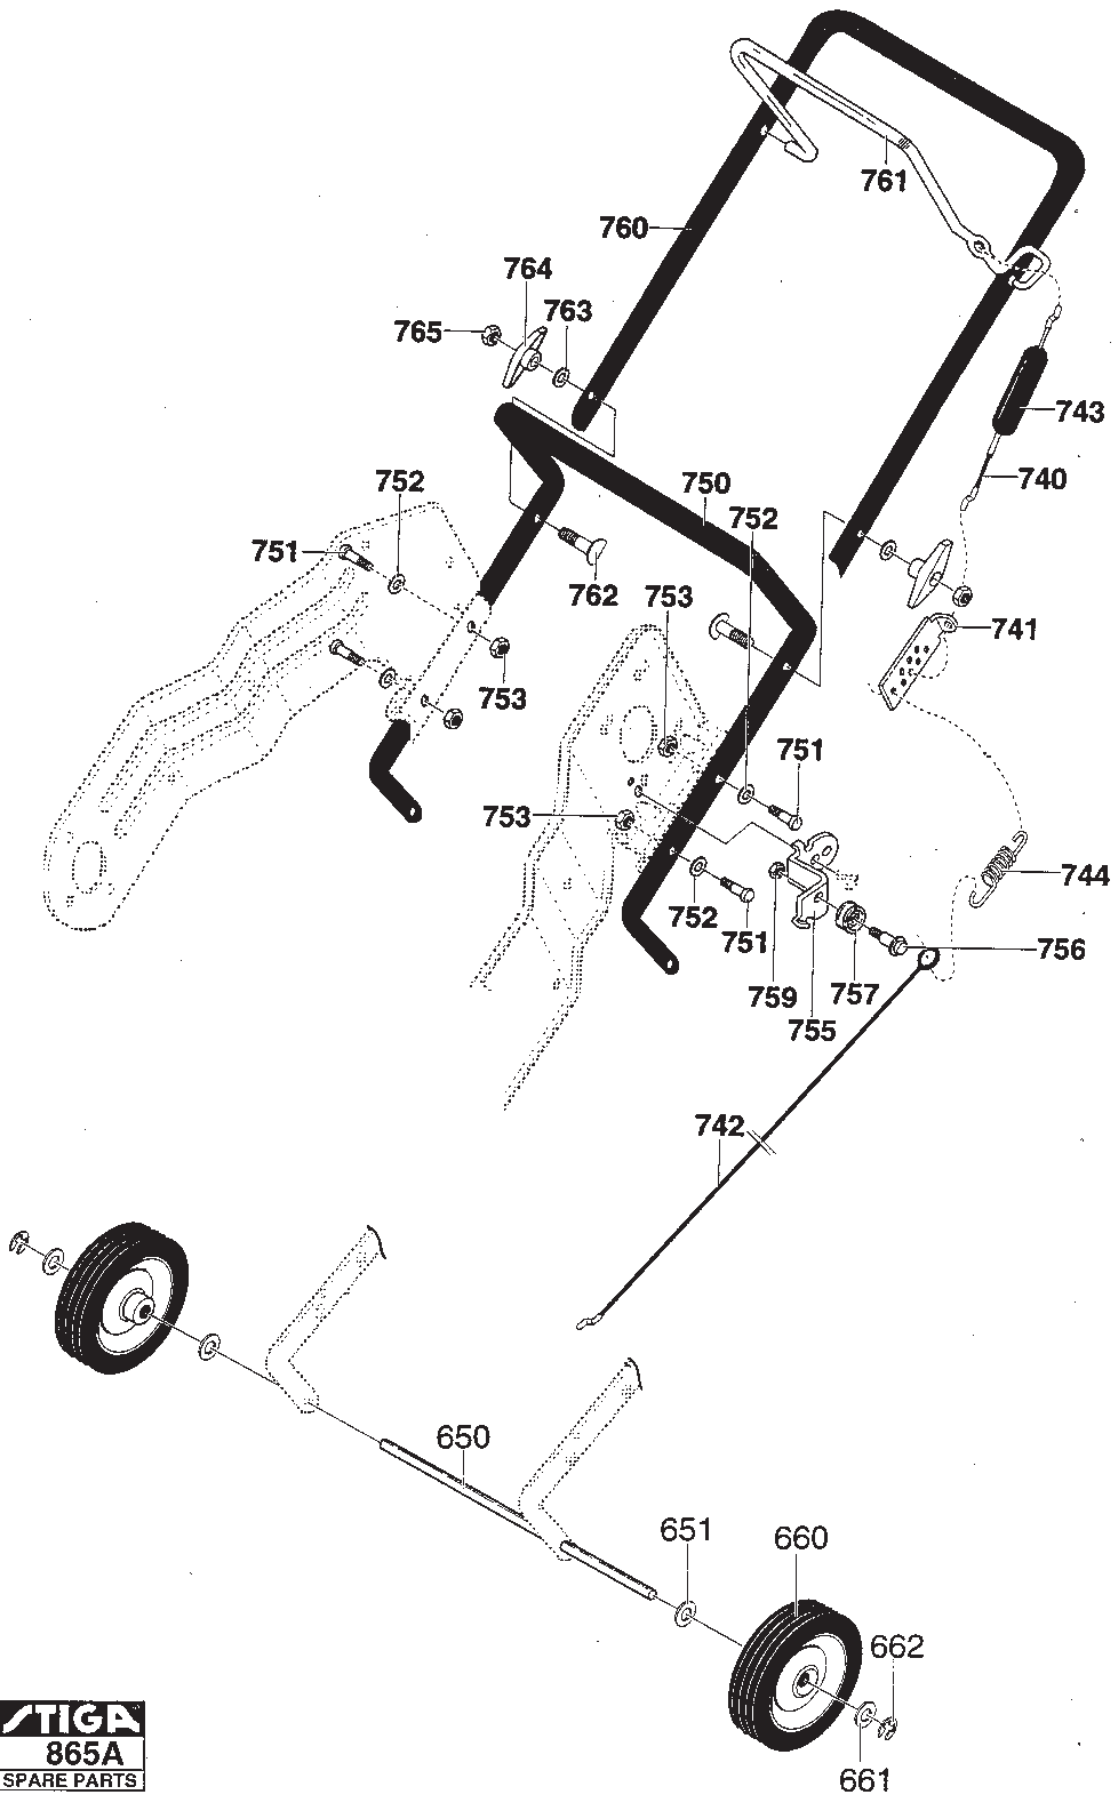

Utgåva Issue 47 - 2014		Styre, hjul		Handle, wheels	
Pos. Fig.	Antal Quantity	Art nr Part No	Benämning	Description	Anmärkning Notes
650	1	1133-0958-01	Hjulaxel	Wheel Axle	
650	1	1812-1980-01	Hjulaxel	Axle Shaft | Wheel Axle	
651	2	9699-0030-02	Bricka	Washer	
651	4	9699-0030-02	Bricka	Washer	
660	2	1812-1455-01	Hjul	Wheel	
661	2	9699-0030-02	Bricka	Washer	
662	2	1133-1021-01	Lasring	Retaining Ring	
740	1	1812-1457-01	Reglagewire-övre	Control Cable	
741	1	1133-0977-01	Wirefäste	Cable Adjust Bracket	
742	1	1812-1456-01	Reglagewire-nedre	Control Cable	
743	1	1133-0968-01	Wirehylsa	Clutch Spring Boot	
744	1	1133-0982-01	Fjäder	Spring	
744	1	1812-1590-01	Fjäder	Spring	
744	1	1812-1670-01	Fjäder	Spring	
750	1	1133-0984-01	Styre underdel	Lower Handle	
751	4	9988-3532-12	Skruv	Screw	
752	4	9699-0028-02	Bricka	Washer	
753	4	1812-0812-01	Mutter	Nut	
755	1	1812-1515-01	Fäste	Bracket | Cable Pulley Bracket	
756	1	1133-0262-01	Ansatsbult	Shoulder Bolt	
757	1	1133-0059-01	Linhjul	Pulley	
759	1	1812-0812-01	Mutter	Nut	
759	1	1812-1758-01	Mutter	Nut	
760	1	1133-1009-01	Handtag, övre	Upper Handle	
761	1	1133-0972-01	Inkopplingshandtag	Control Bail	
762	2	1133-1017-01	Bult	Bolt	
763	2	1133-0933-01	Bricka	Formed Washer	
764	2	1133-0932-01	Lasratt	Wing Knob	
765	2	9795-3631-02	Mutter	Nut	
998	1	8218-2203-07	Bruksanv (Star, Max, Breeze)	Manual (Star, Max, Breeze)	Ej ill/not ill.
998	1	8218-2203-08	Bruksanvisning	Owner's Manual	Ej ill/not ill.